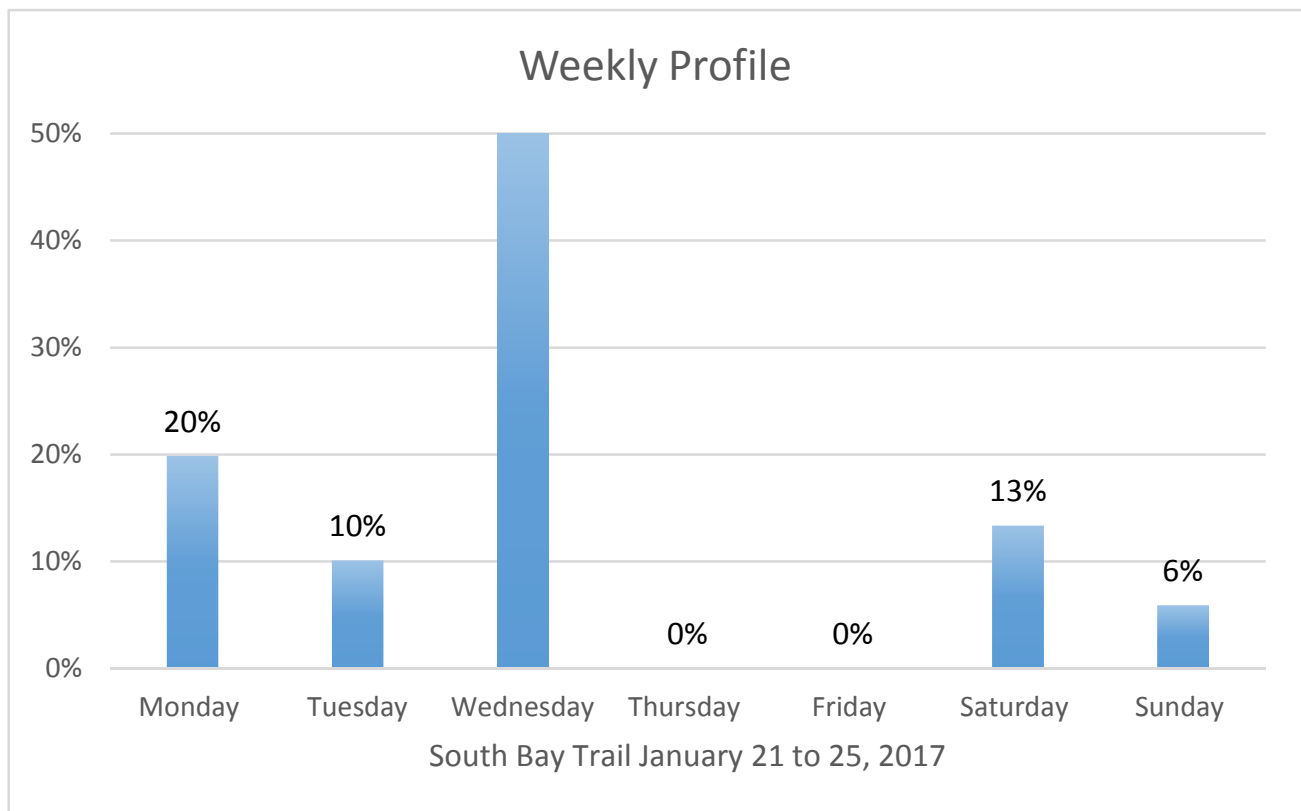

South Bay Trail Data Figures

Daily Average	320
Average Weekend Day	23
Average Weekday	256

Highest Daily Count	482
---------------------	-----

Busiest Day of the Week	Wednesday, January 25, 2017
-------------------------	-----------------------------

Weekly Profile

Monday	20%
Tuesday	10%
Wednesday	51%
Thursday	0%
Friday	0%
Saturday	13%
Sunday	6%

Total = 950 Counts

South Bay Trail Daily Data

Saturday, January 21, 2017

South Bay Trail Daily Data

Sunday, January 22, 2017

South Bay Trail Daily Data

Monday, January 23, 2017

South Bay Trail Daily Data

Tuesday, January 24, 2017

South Bay Trail Daily Data

Wednesday, January 25, 2017