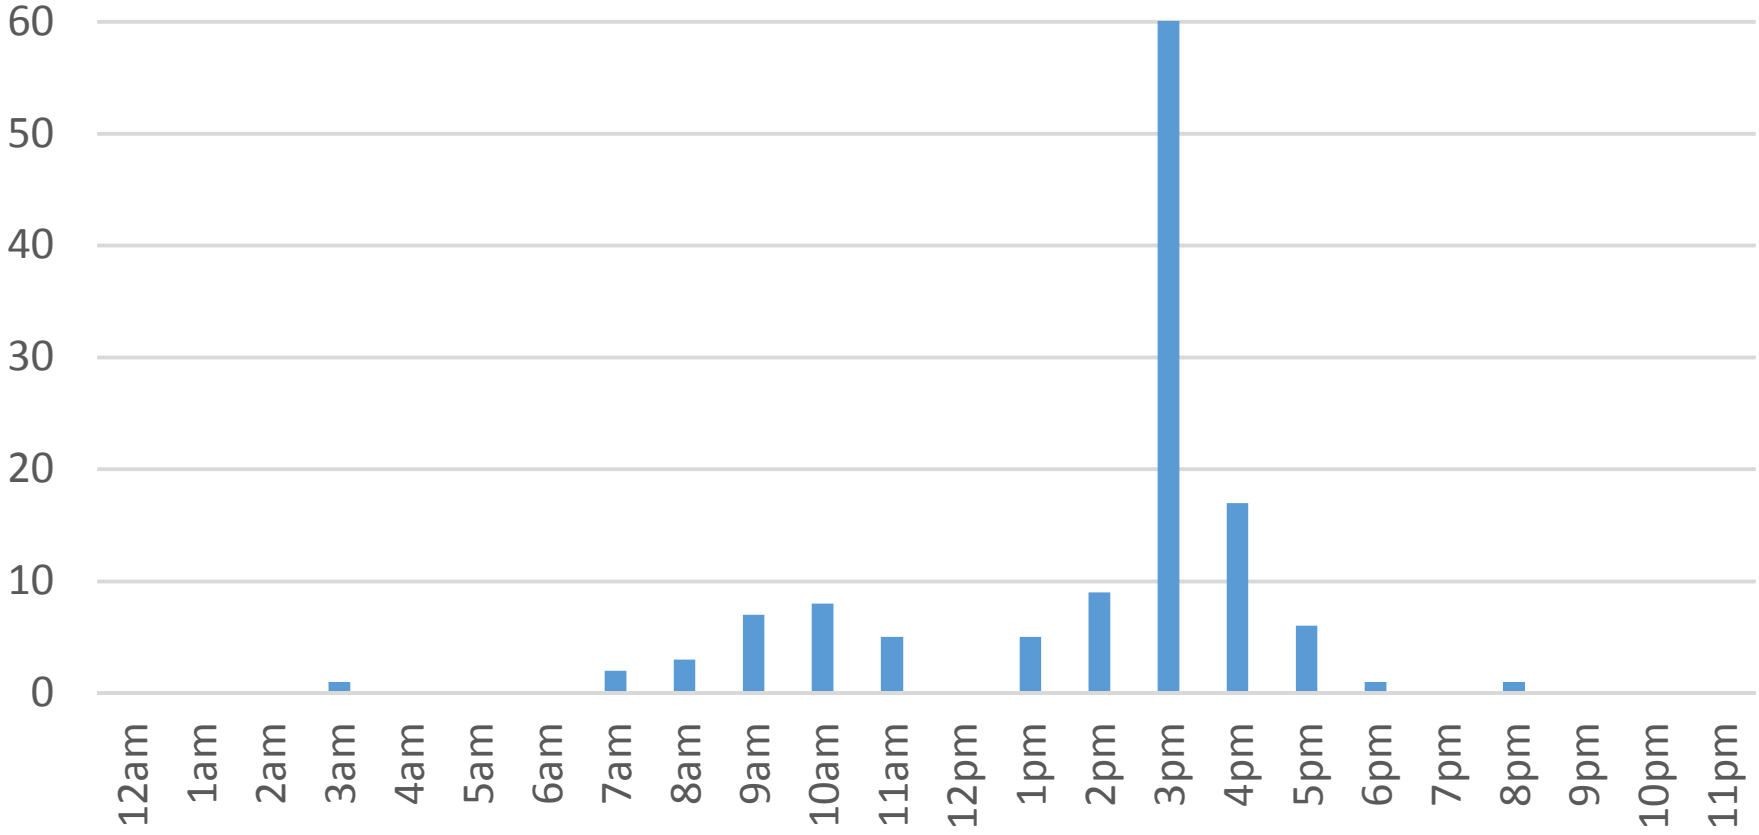

South Bay Trail Data Figures

Daily Average	320
Average Weekend Day	23
Average Weekday	256

Highest Daily Count	482
---------------------	-----

Busiest Day of the Week	Wednesday, January 25, 2017
-------------------------	-----------------------------

Weekly Profile

Monday	20%
Tuesday	10%
Wednesday	51%
Thursday	0%
Friday	0%
Saturday	13%
Sunday	6%

Total = 950 Counts

South Bay Trail Daily Data

Saturday, January 21, 2017

South Bay Trail Daily Data

Sunday, January 22, 2017

South Bay Trail Daily Data

Monday, January 23, 2017

South Bay Trail Daily Data

Tuesday, January 24, 2017

South Bay Trail Daily Data

Wednesday, January 25, 2017