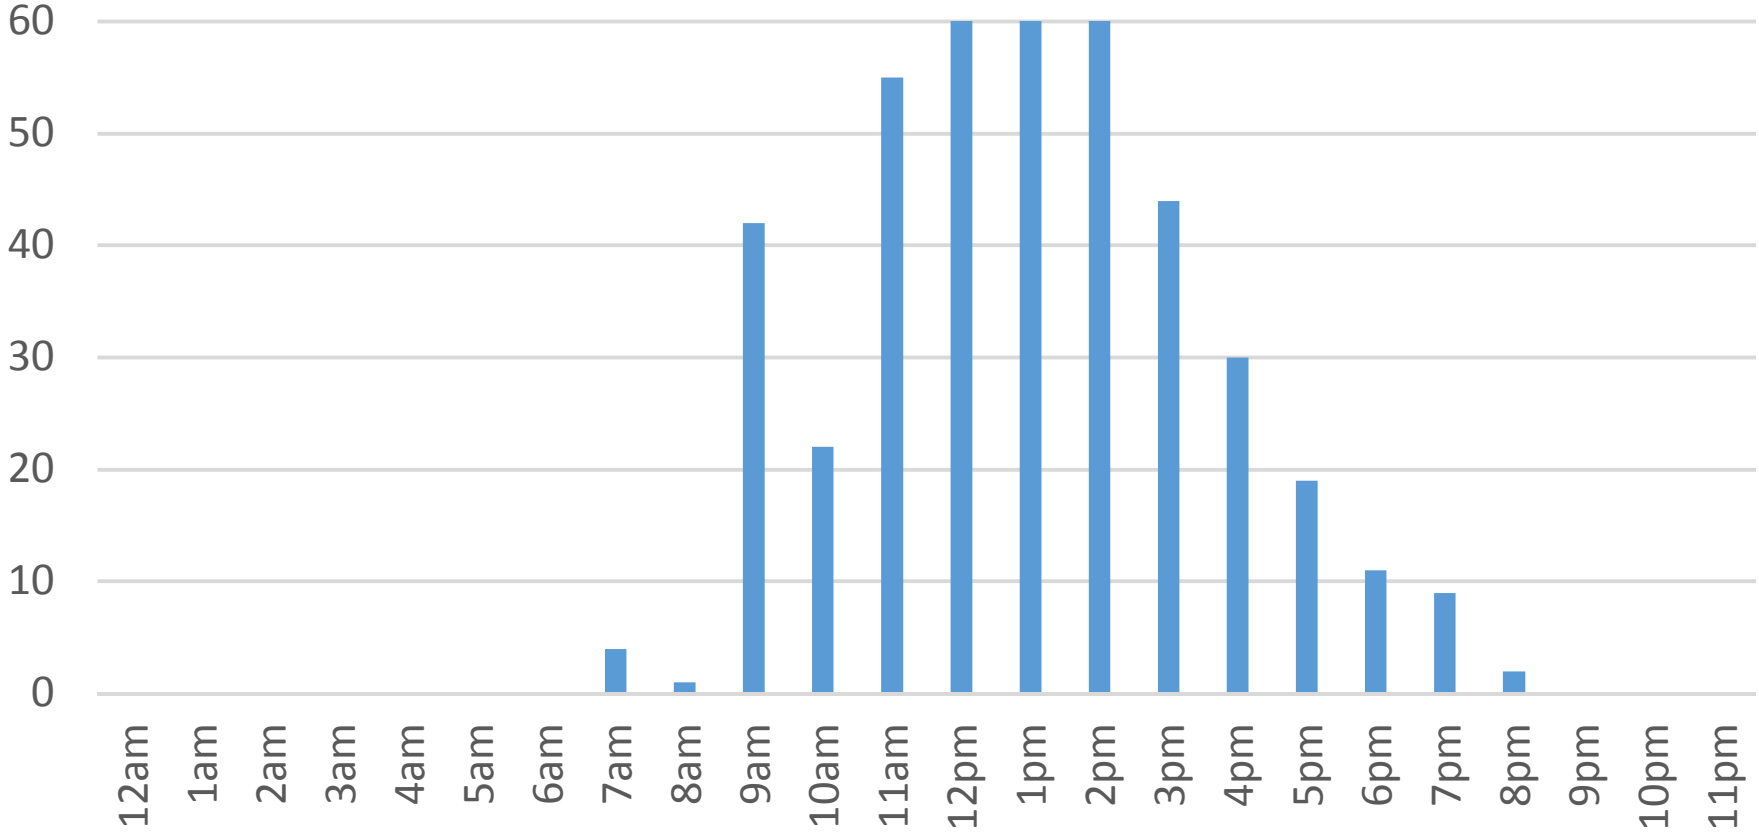

Weekly Profile

Monday	20%
Tuesday	10%
Wednesday	51%
Thursday	0%
Friday	0%
Saturday	13%
Sunday	6%

Total = 950 Counts

South Bay Trail Daily Data

Saturday, January 21, 2017

South Bay Trail Daily Data

Sunday, January 22, 2017

South Bay Trail Daily Data

Monday, January 23, 2017

South Bay Trail Daily Data

Tuesday, January 24, 2017

South Bay Trail Daily Data

Wednesday, January 25, 2017