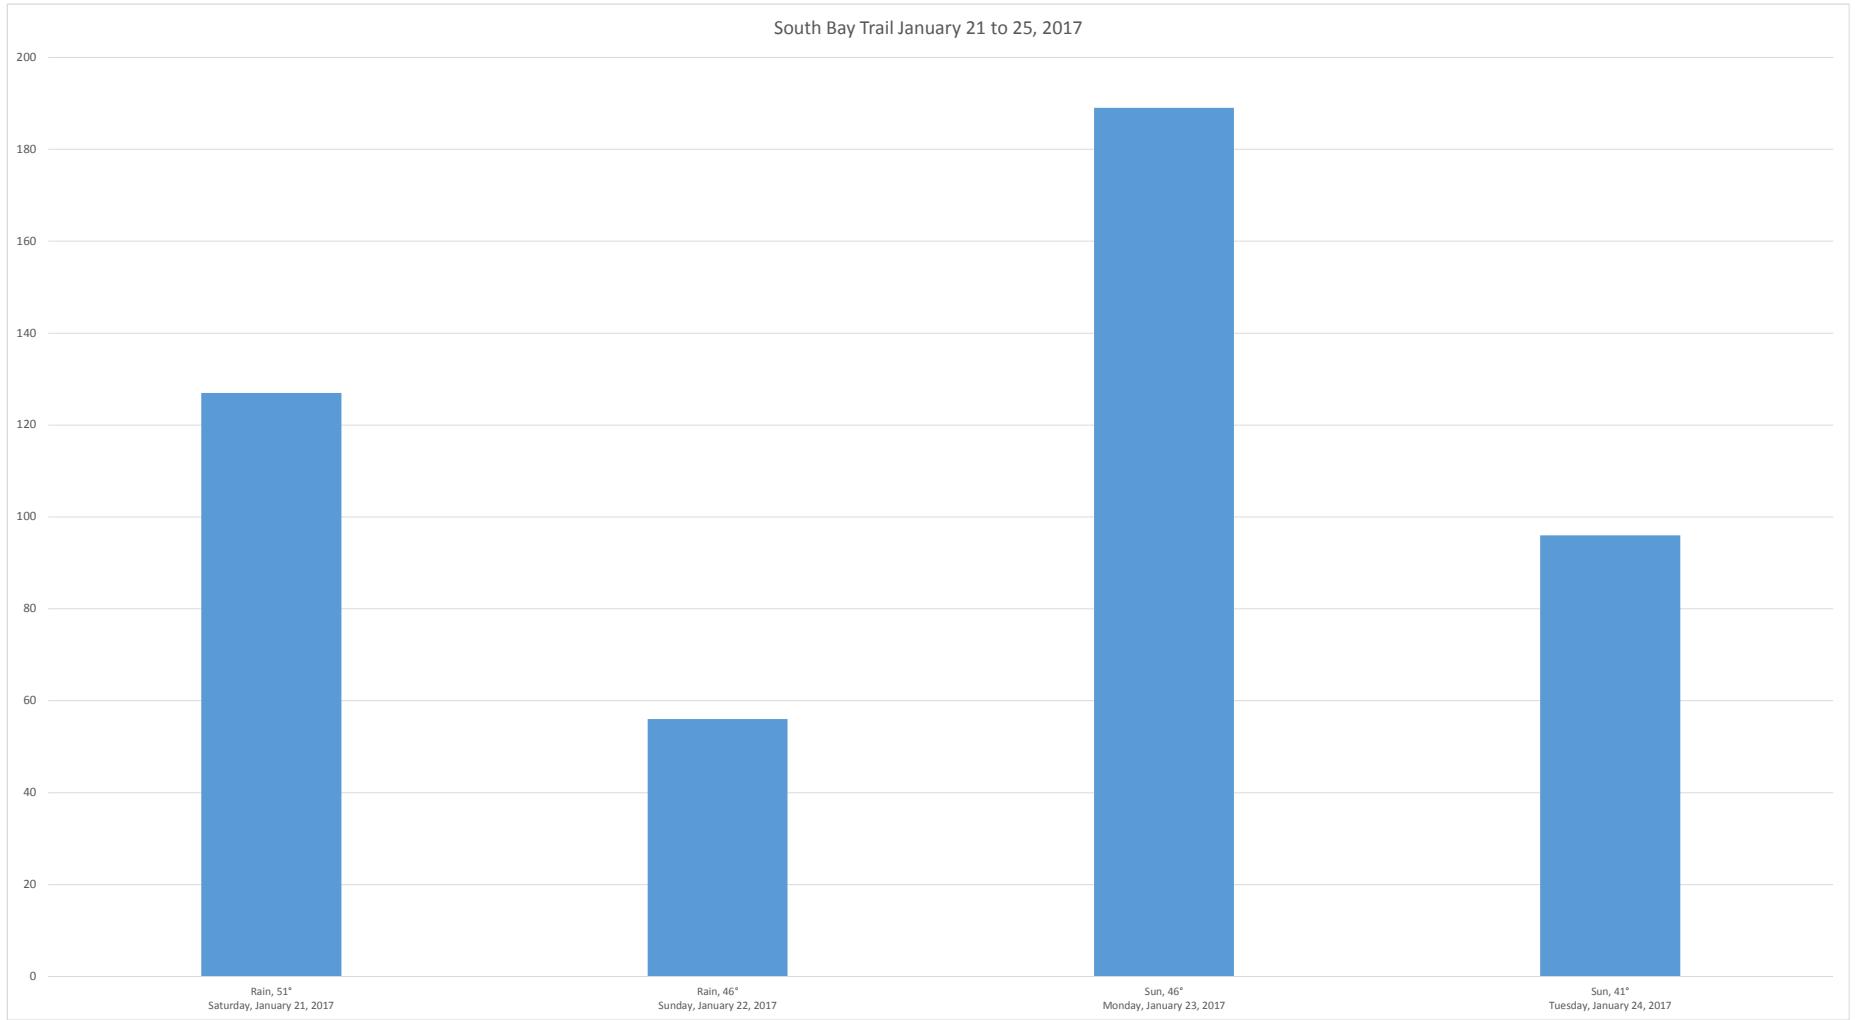

South Bay Trail Data Figures

Daily Average	320
Average Weekend Day	23
Average Weekday	256

Highest Daily Count	482
---------------------	-----

Busiest Day of the Week	Wednesday, January 25, 2017
-------------------------	-----------------------------

Weekly Profile

Monday	20%
Tuesday	10%
Wednesday	51%
Thursday	0%
Friday	0%
Saturday	13%
Sunday	6%

Total = 950 Counts

South Bay Trail Daily Data

Saturday, January 21, 2017

South Bay Trail Daily Data

Sunday, January 22, 2017

South Bay Trail Daily Data

Monday, January 23, 2017

South Bay Trail Daily Data

Tuesday, January 24, 2017

South Bay Trail Daily Data

Wednesday, January 25, 2017