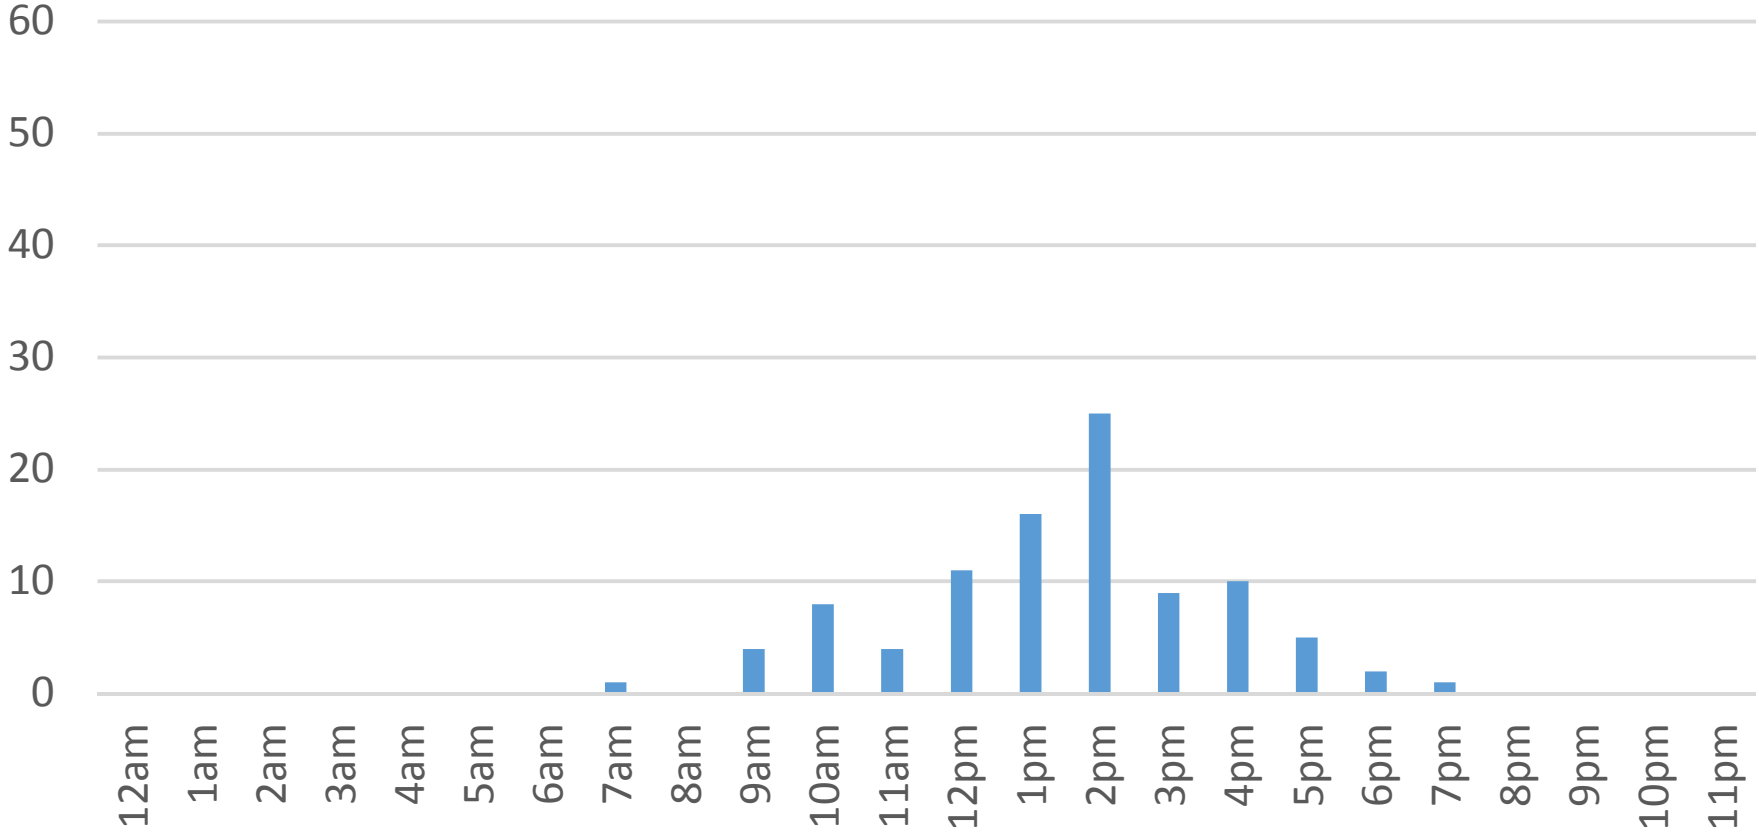

South Bay Trail Data Figures

Daily Average	320
Average Weekend Day	23
Average Weekday	256

Highest Daily Count	482
---------------------	-----

Busiest Day of the Week	Wednesday, January 25, 2017
-------------------------	-----------------------------

Weekly Profile

Monday	20%
Tuesday	10%
Wednesday	51%
Thursday	0%
Friday	0%
Saturday	13%
Sunday	6%

Total = 950 Counts

South Bay Trail Daily Data

Saturday, January 21, 2017

South Bay Trail Daily Data

Sunday, January 22, 2017

South Bay Trail Daily Data

Monday, January 23, 2017

South Bay Trail Daily Data

Tuesday, January 24, 2017

South Bay Trail Daily Data

Wednesday, January 25, 2017