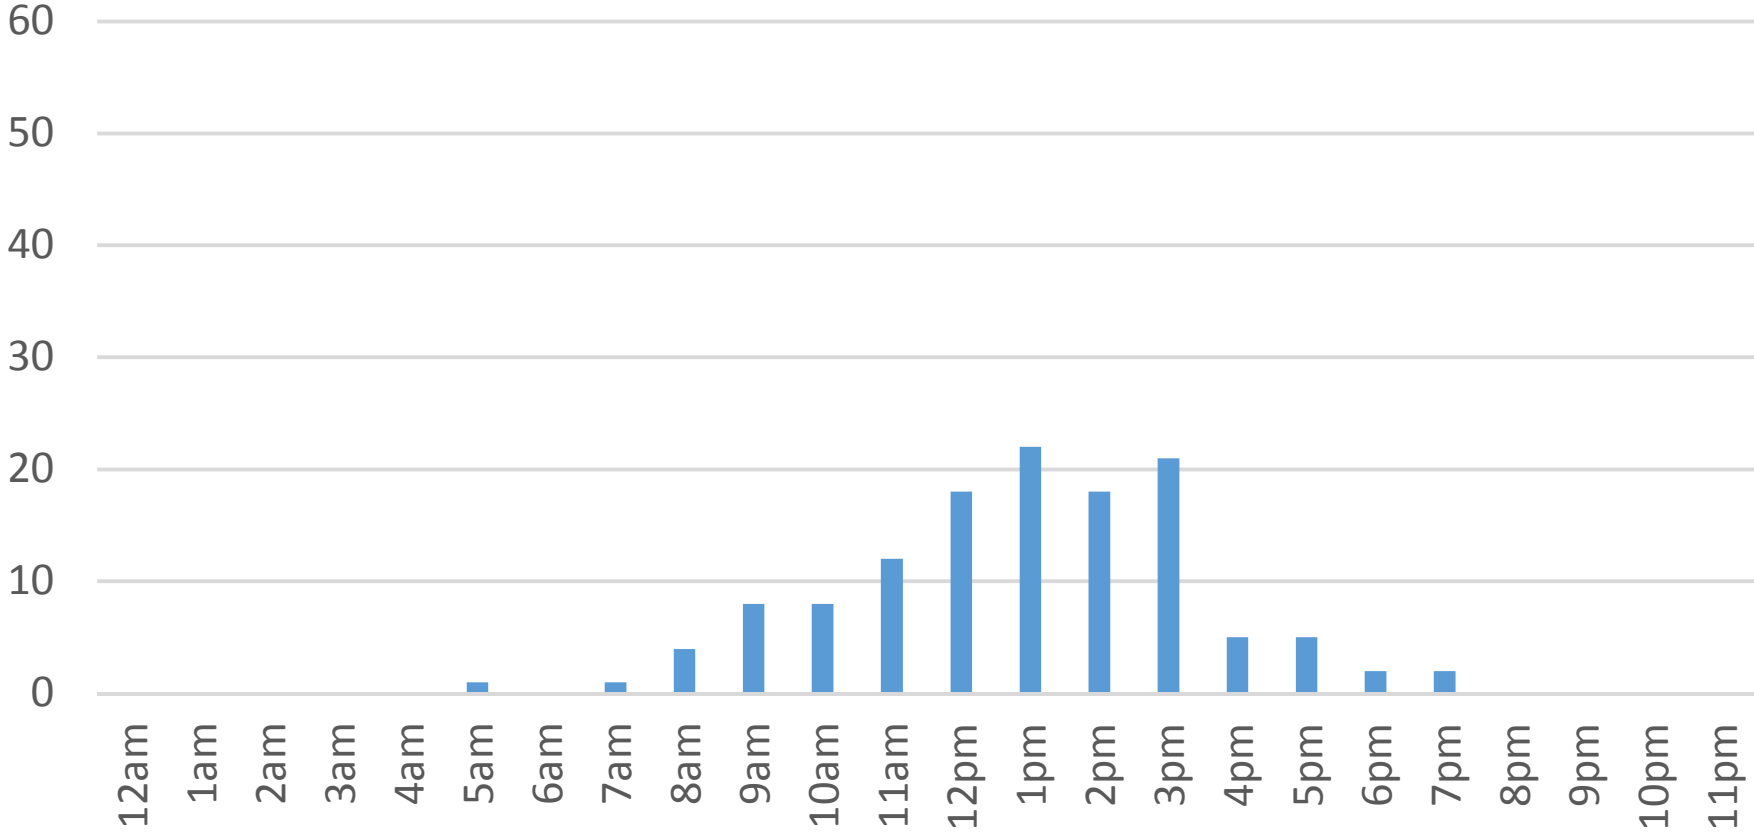

South Bay Trail Data Figures

Daily Average	320
Average Weekend Day	23
Average Weekday	256

Highest Daily Count	482
---------------------	-----

Busiest Day of the Week	Wednesday, January 25, 2017
-------------------------	-----------------------------

Weekly Profile

Monday	20%
Tuesday	10%
Wednesday	51%
Thursday	0%
Friday	0%
Saturday	13%
Sunday	6%

Total = 950 Counts

South Bay Trail Daily Data

Saturday, January 21, 2017

South Bay Trail Daily Data

Sunday, January 22, 2017

South Bay Trail Daily Data

Monday, January 23, 2017

South Bay Trail Daily Data

Tuesday, January 24, 2017

South Bay Trail Daily Data

Wednesday, January 25, 2017