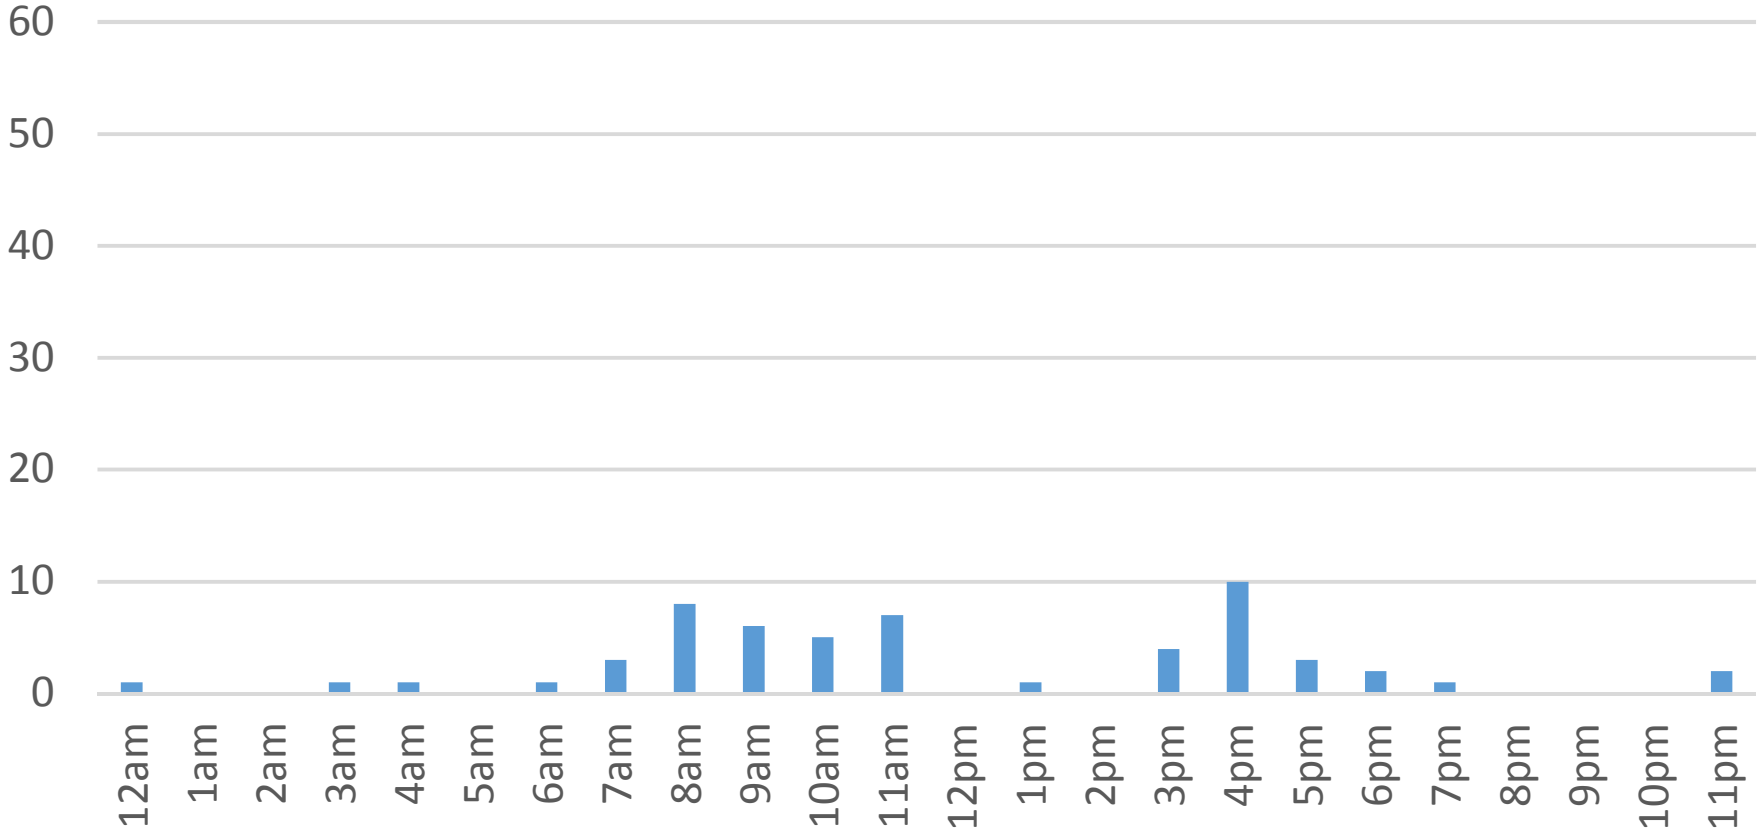

South Bay Trail Data Figures

Daily Average	320
Average Weekend Day	23
Average Weekday	256

Highest Daily Count	482
---------------------	-----

Busiest Day of the Week	Wednesday, January 25, 2017
-------------------------	-----------------------------

Weekly Profile

Monday	20%
Tuesday	10%
Wednesday	51%
Thursday	0%
Friday	0%
Saturday	13%
Sunday	6%

Total = 950 Counts

South Bay Trail Daily Data

Saturday, January 21, 2017

South Bay Trail Daily Data

Sunday, January 22, 2017

South Bay Trail Daily Data

Monday, January 23, 2017

South Bay Trail Daily Data

Tuesday, January 24, 2017

South Bay Trail Daily Data

Wednesday, January 25, 2017