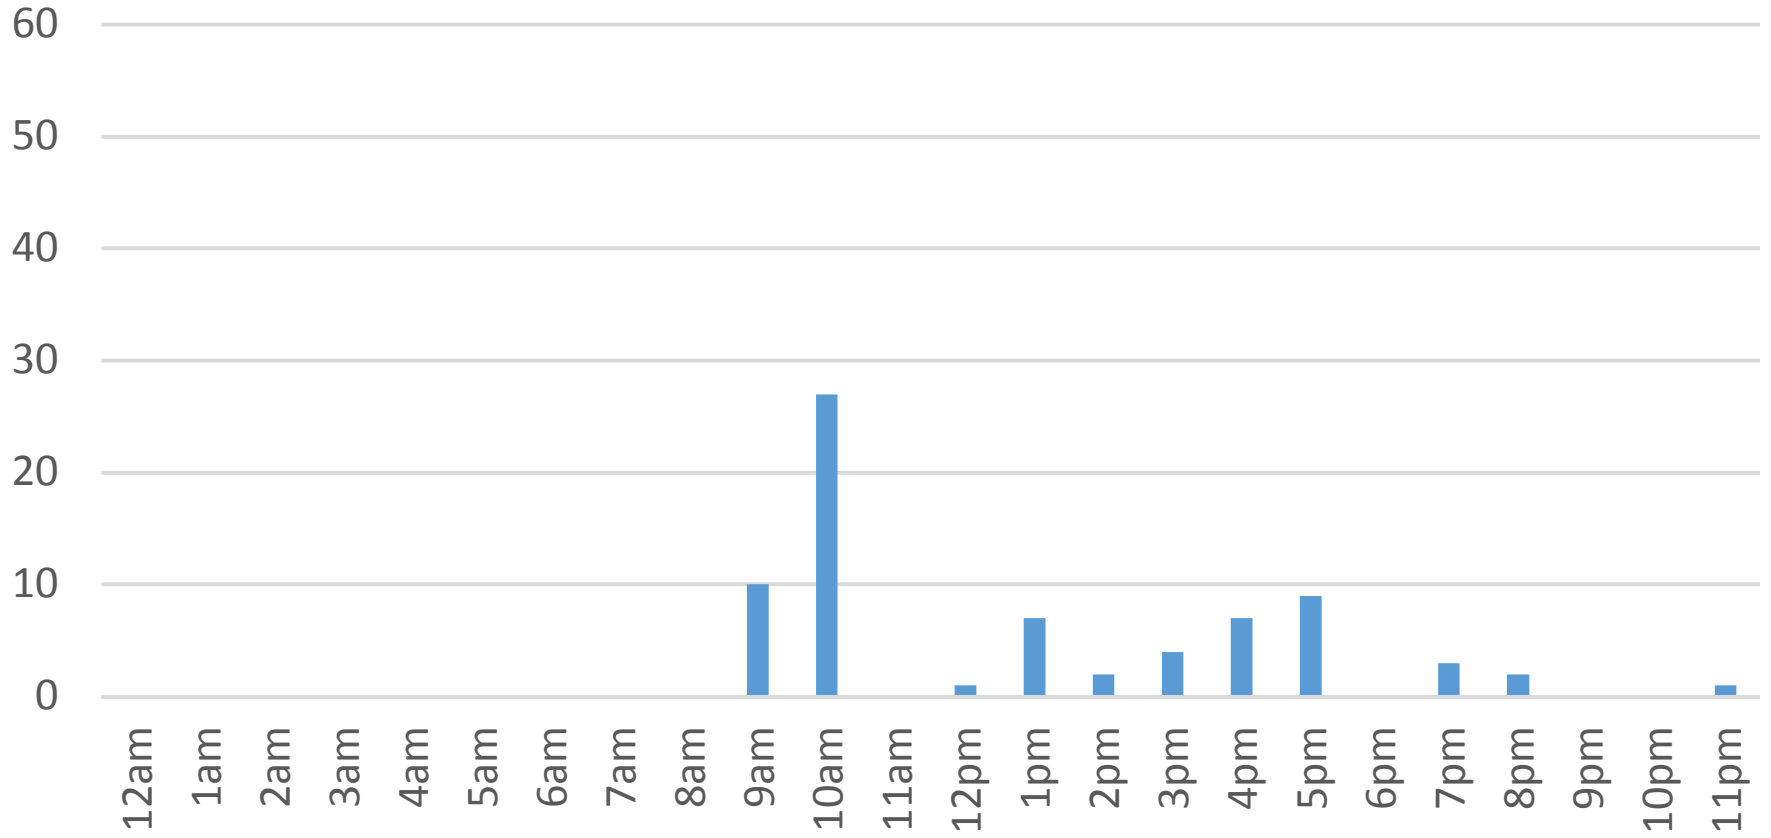

Waterfront Trail (ASB)

Saturday, December 03, 2016

Waterfront Trail (ASB)

Sunday, December 04, 2016

Waterfront Trail (ASB)

Monday, December 05, 2016

Waterfront Trail (ASB)

Tuesday, December 06, 2016

Waterfront Trail (ASB)

Wednesday, December 07, 2016

Waterfront Trail (ASB)

Thursday, December 08, 2016