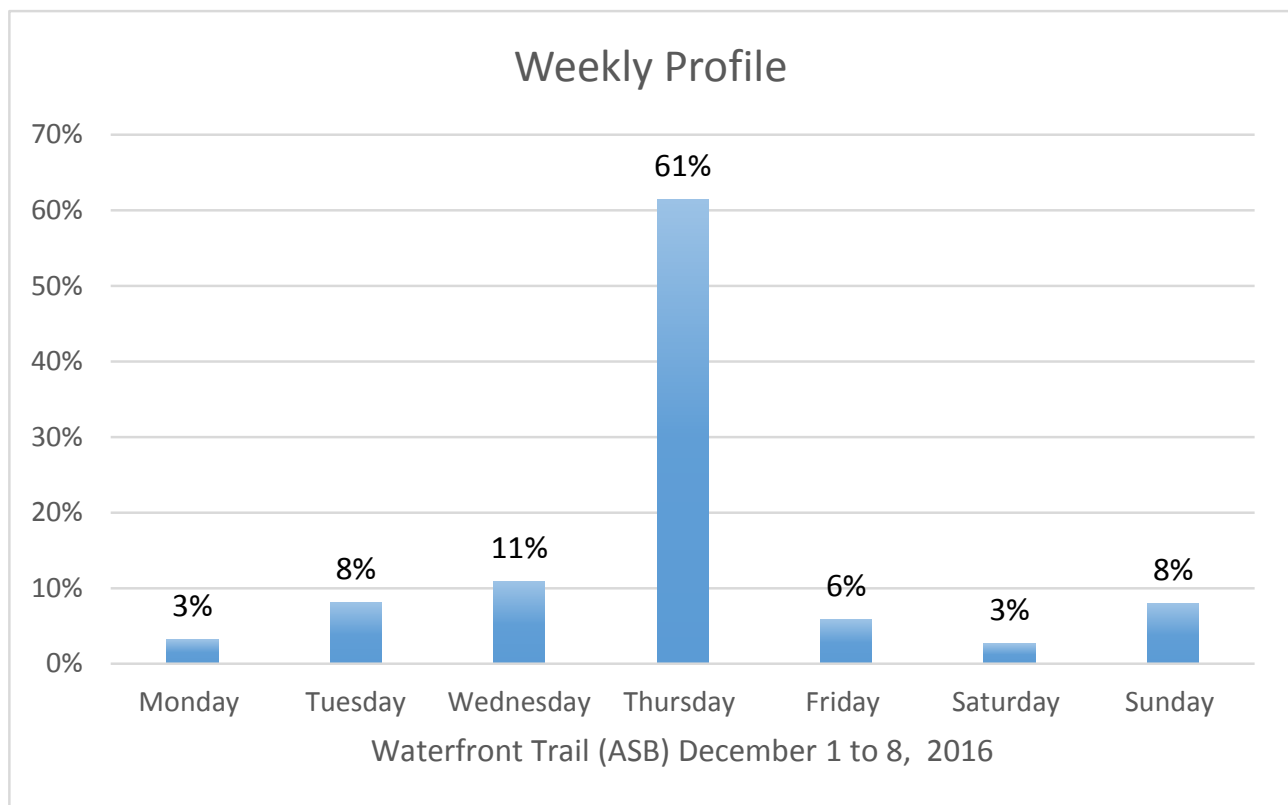

Waterfront Trail (ASB) Data Figures

Daily Average	111
Average Weekend Day	48
Average Weekday	132

Highest Daily Count	428
---------------------	-----

Busiest Day of the Week	Thursday, December 01, 2016
-------------------------	-----------------------------

Weekly Profile

Monday	3%
Tuesday	8%
Wednesday	11%
Thursday	61%
Friday	6%
Saturday	3%
Sunday	8%

Total = 889 Counts

Waterfront Trail (ASB)

Thursday, December 01, 2016

Waterfront Trail (ASB)

Friday, December 02, 2016

Waterfront Trail (ASB)

Saturday, December 03, 2016

Waterfront Trail (ASB)

Sunday, December 04, 2016

Waterfront Trail (ASB)

Monday, December 05, 2016

Waterfront Trail (ASB)

Tuesday, December 06, 2016