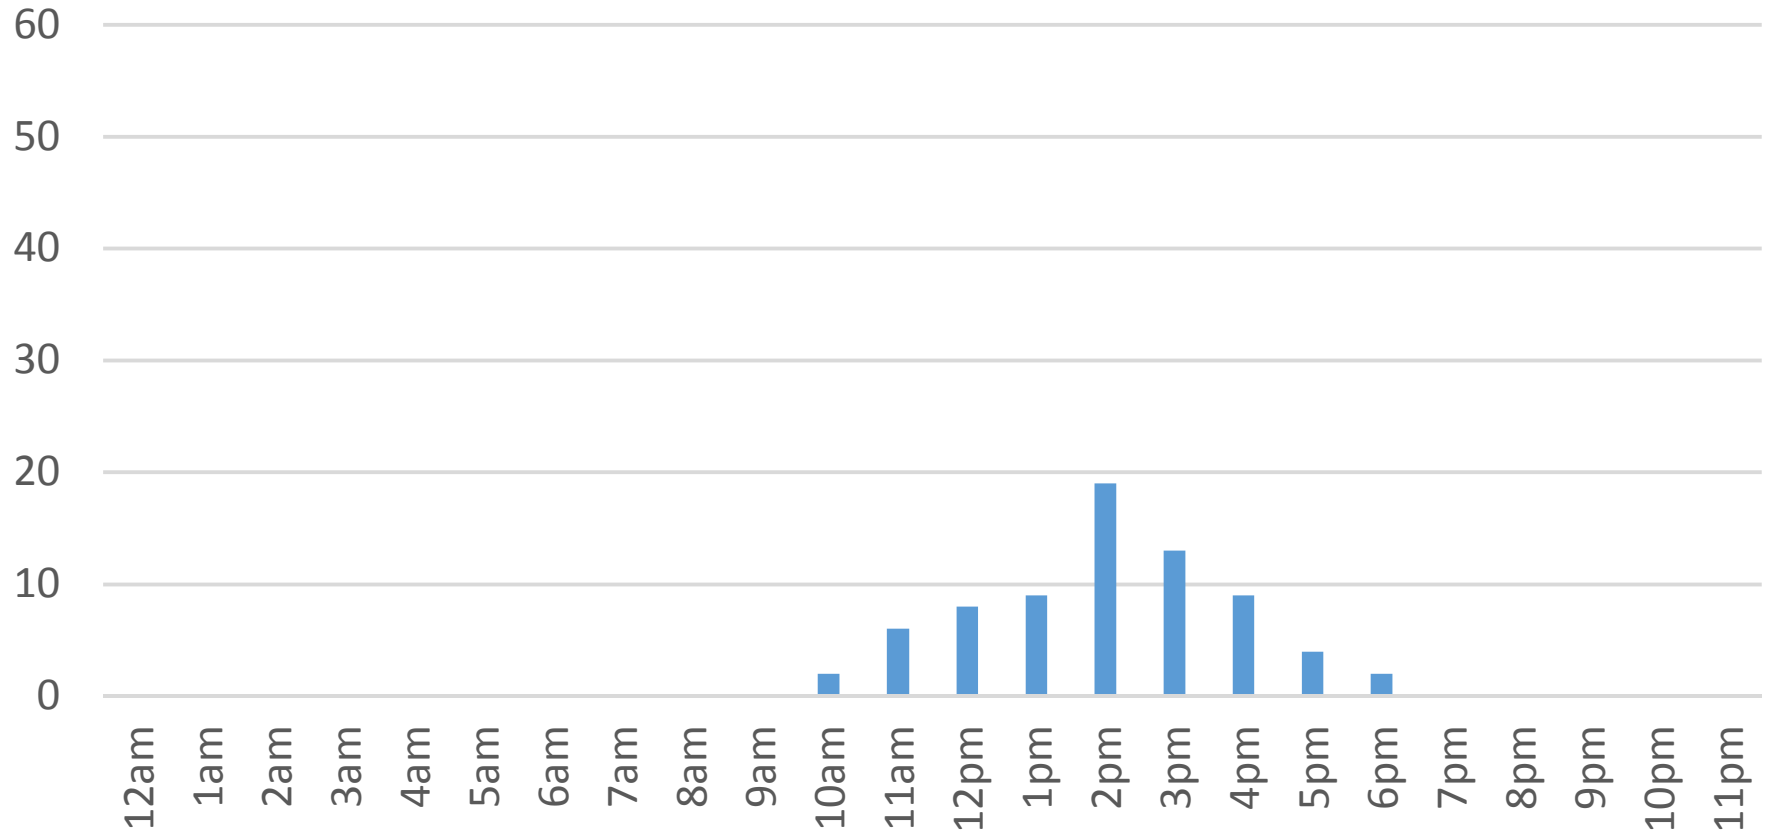

Waterfront Trail (ASB) Data Figures

Daily Average	111
Average Weekend Day	48
Average Weekday	132

Highest Daily Count	428
---------------------	-----

Busiest Day of the Week	Thursday, December 01, 2016
-------------------------	-----------------------------

Weekly Profile

Monday	3%
Tuesday	8%
Wednesday	11%
Thursday	61%
Friday	6%
Saturday	3%
Sunday	8%

Total = 889 Counts

Waterfront Trail (ASB)

Thursday, December 01, 2016

Waterfront Trail (ASB)

Friday, December 02, 2016

Waterfront Trail (ASB)

Saturday, December 03, 2016

Waterfront Trail (ASB)

Sunday, December 04, 2016

Waterfront Trail (ASB)

Monday, December 05, 2016

Waterfront Trail (ASB)

Tuesday, December 06, 2016