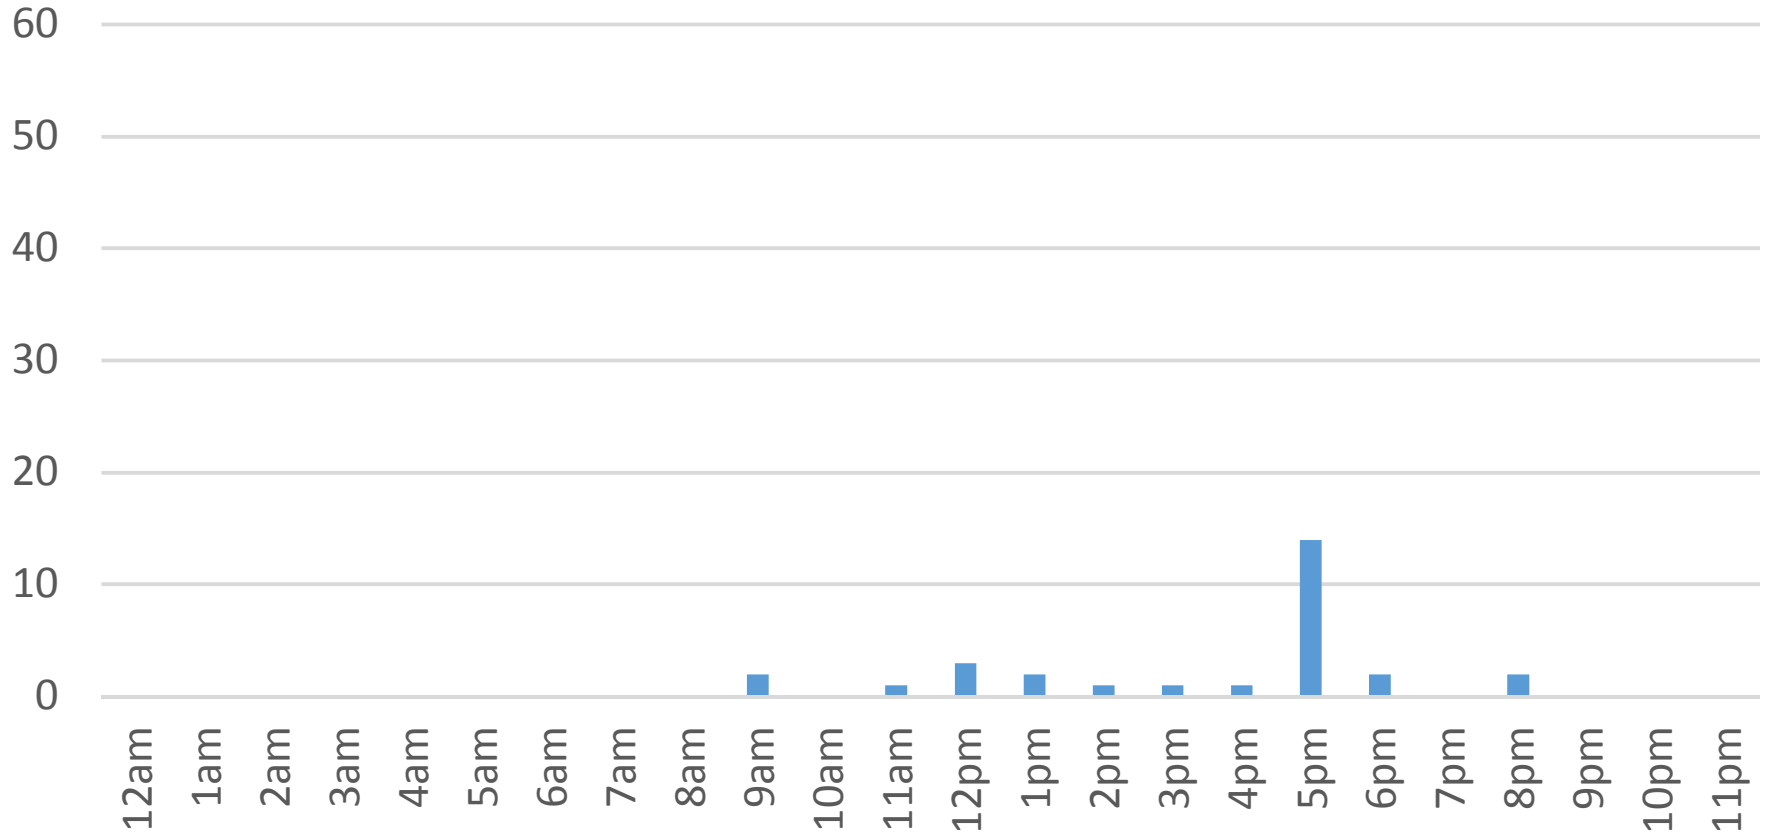

Waterfront Trail (ASB)

Saturday, December 03, 2016

Waterfront Trail (ASB)

Sunday, December 04, 2016

Waterfront Trail (ASB)

Monday, December 05, 2016

Waterfront Trail (ASB)

Tuesday, December 06, 2016

Waterfront Trail (ASB)

Wednesday, December 07, 2016

Waterfront Trail (ASB)

Thursday, December 08, 2016