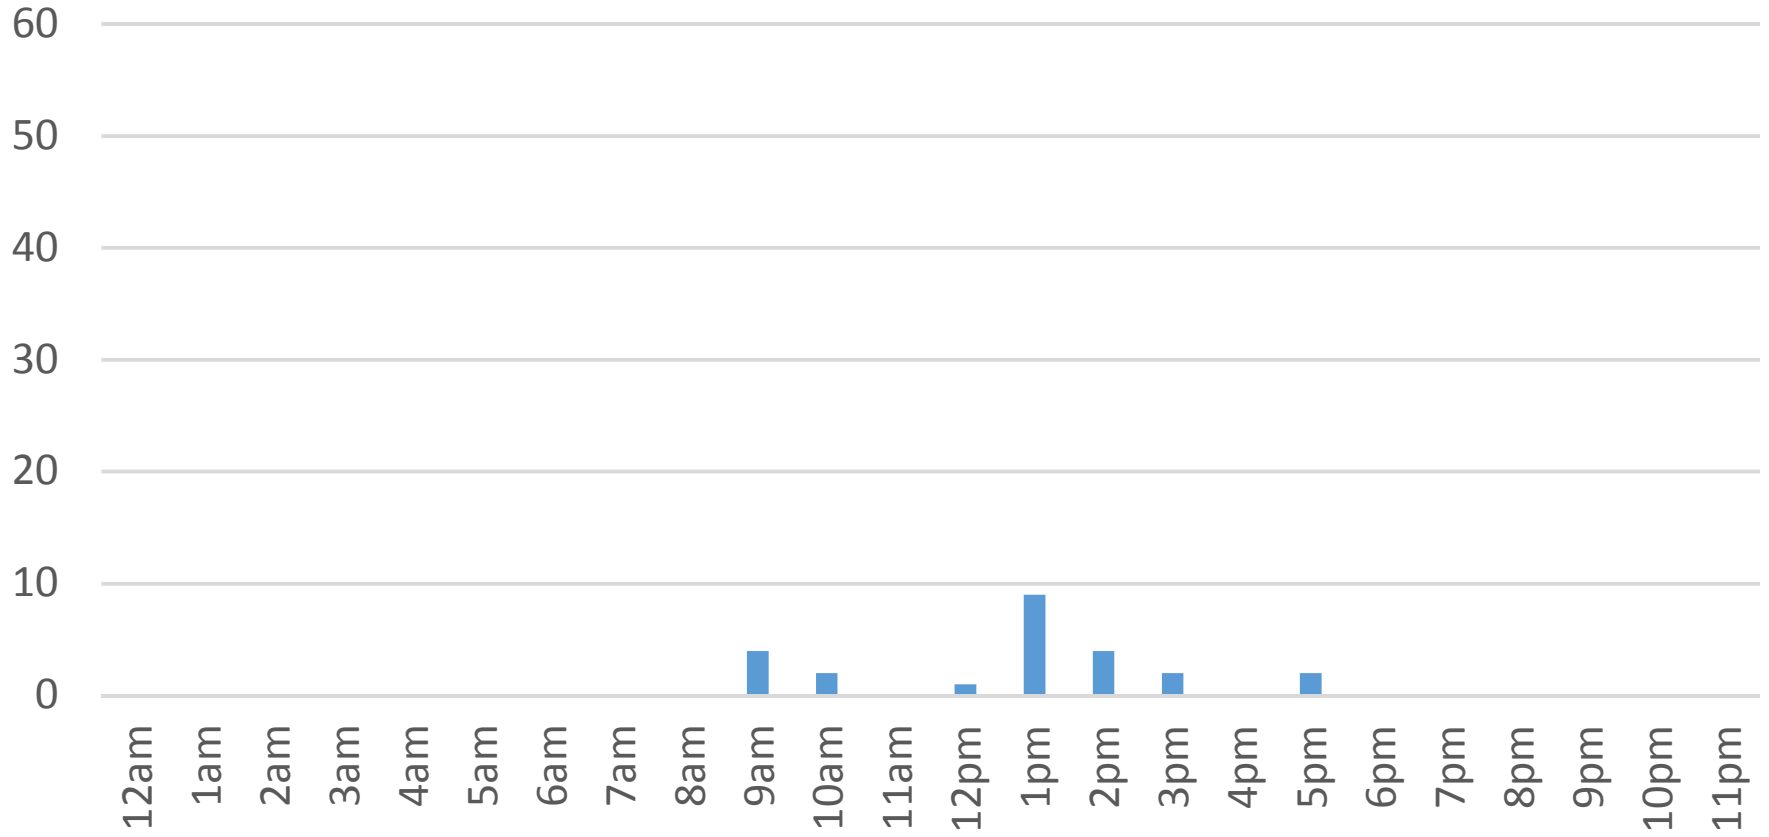

Waterfront Trail (ASB) Data Figures

Daily Average	111
Average Weekend Day	48
Average Weekday	132

Highest Daily Count	428
---------------------	-----

Busiest Day of the Week	Thursday, December 01, 2016
-------------------------	-----------------------------

Weekly Profile

Monday	3%
Tuesday	8%
Wednesday	11%
Thursday	61%
Friday	6%
Saturday	3%
Sunday	8%

Total = 889 Counts

Waterfront Trail (ASB)

Thursday, December 01, 2016

Waterfront Trail (ASB)

Friday, December 02, 2016

Waterfront Trail (ASB)

Saturday, December 03, 2016

Waterfront Trail (ASB)

Sunday, December 04, 2016

Waterfront Trail (ASB)

Monday, December 05, 2016

Waterfront Trail (ASB)

Tuesday, December 06, 2016