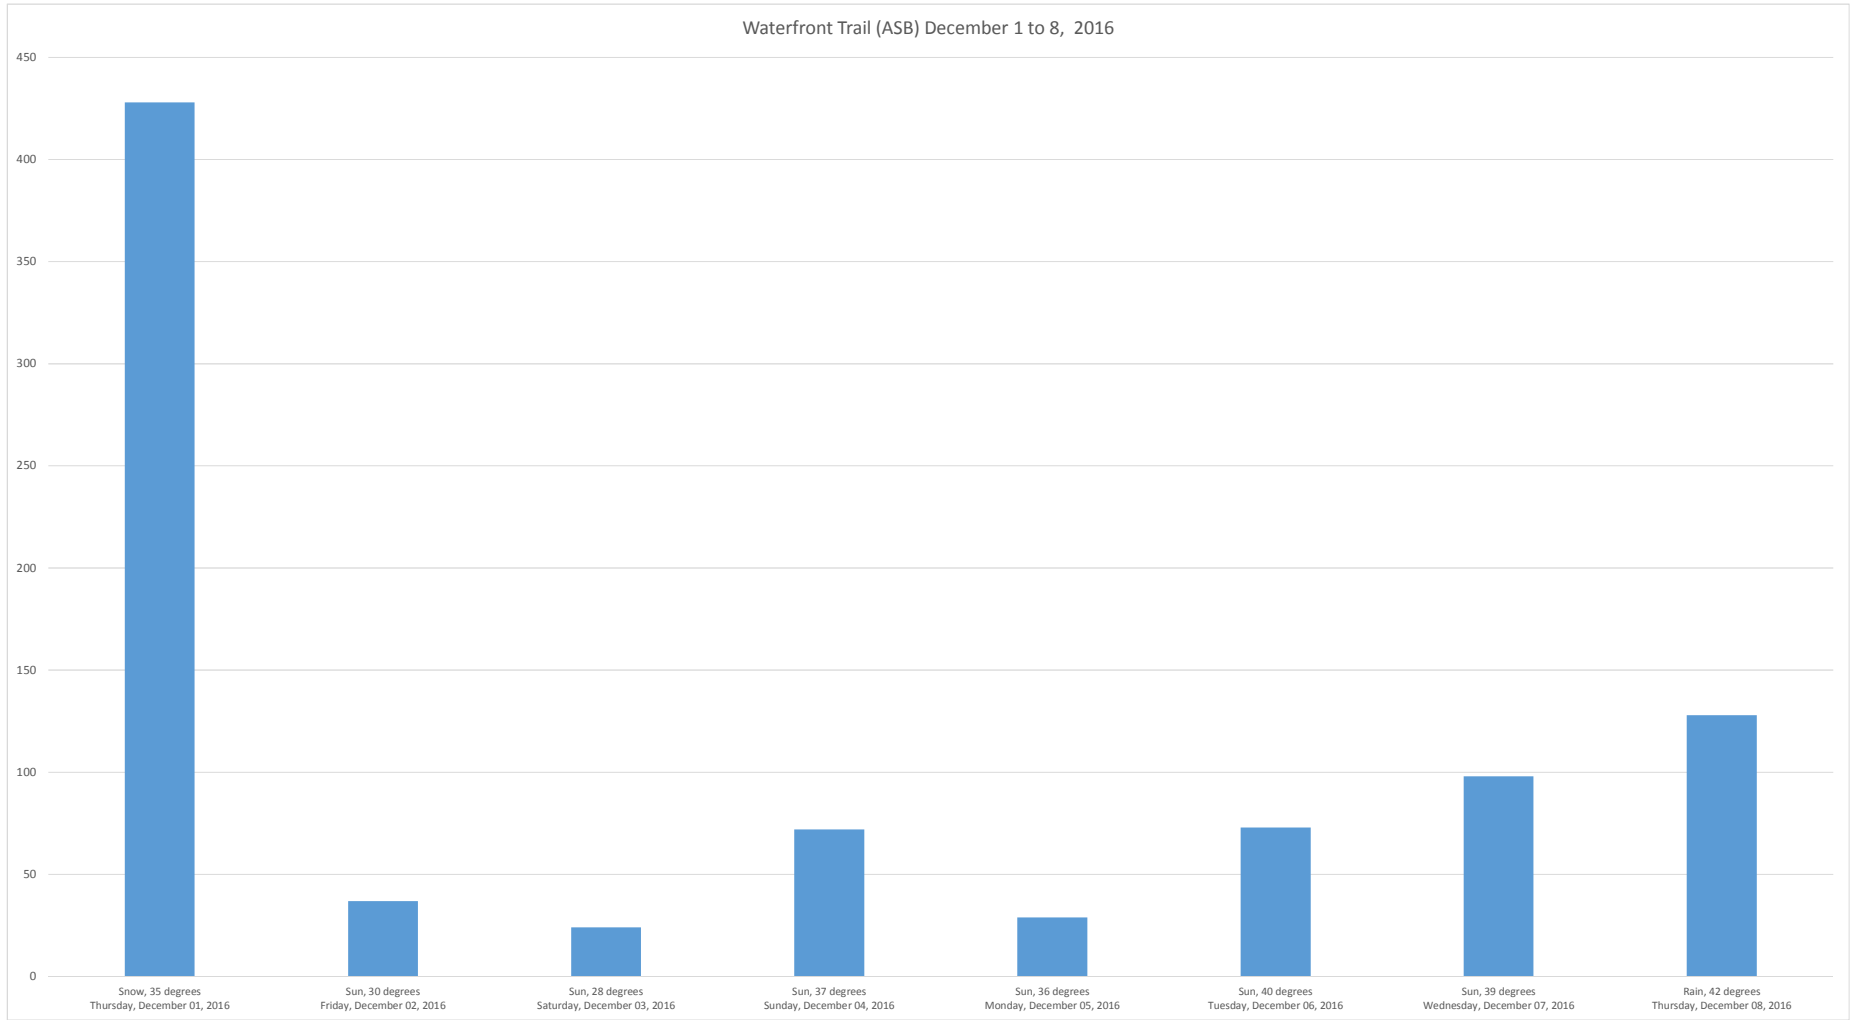

Waterfront Trail (ASB) Data Figures

Daily Average	111
Average Weekend Day	48
Average Weekday	132

Highest Daily Count	428
---------------------	-----

Busiest Day of the Week	Thursday, December 01, 2016
-------------------------	-----------------------------

Weekly Profile

Monday	3%
Tuesday	8%
Wednesday	11%
Thursday	61%
Friday	6%
Saturday	3%
Sunday	8%

Total = 889 Counts

Waterfront Trail (ASB)

Thursday, December 01, 2016

Waterfront Trail (ASB)

Friday, December 02, 2016

Waterfront Trail (ASB)

Saturday, December 03, 2016

Waterfront Trail (ASB)

Sunday, December 04, 2016

Waterfront Trail (ASB)

Monday, December 05, 2016

Waterfront Trail (ASB)

Tuesday, December 06, 2016