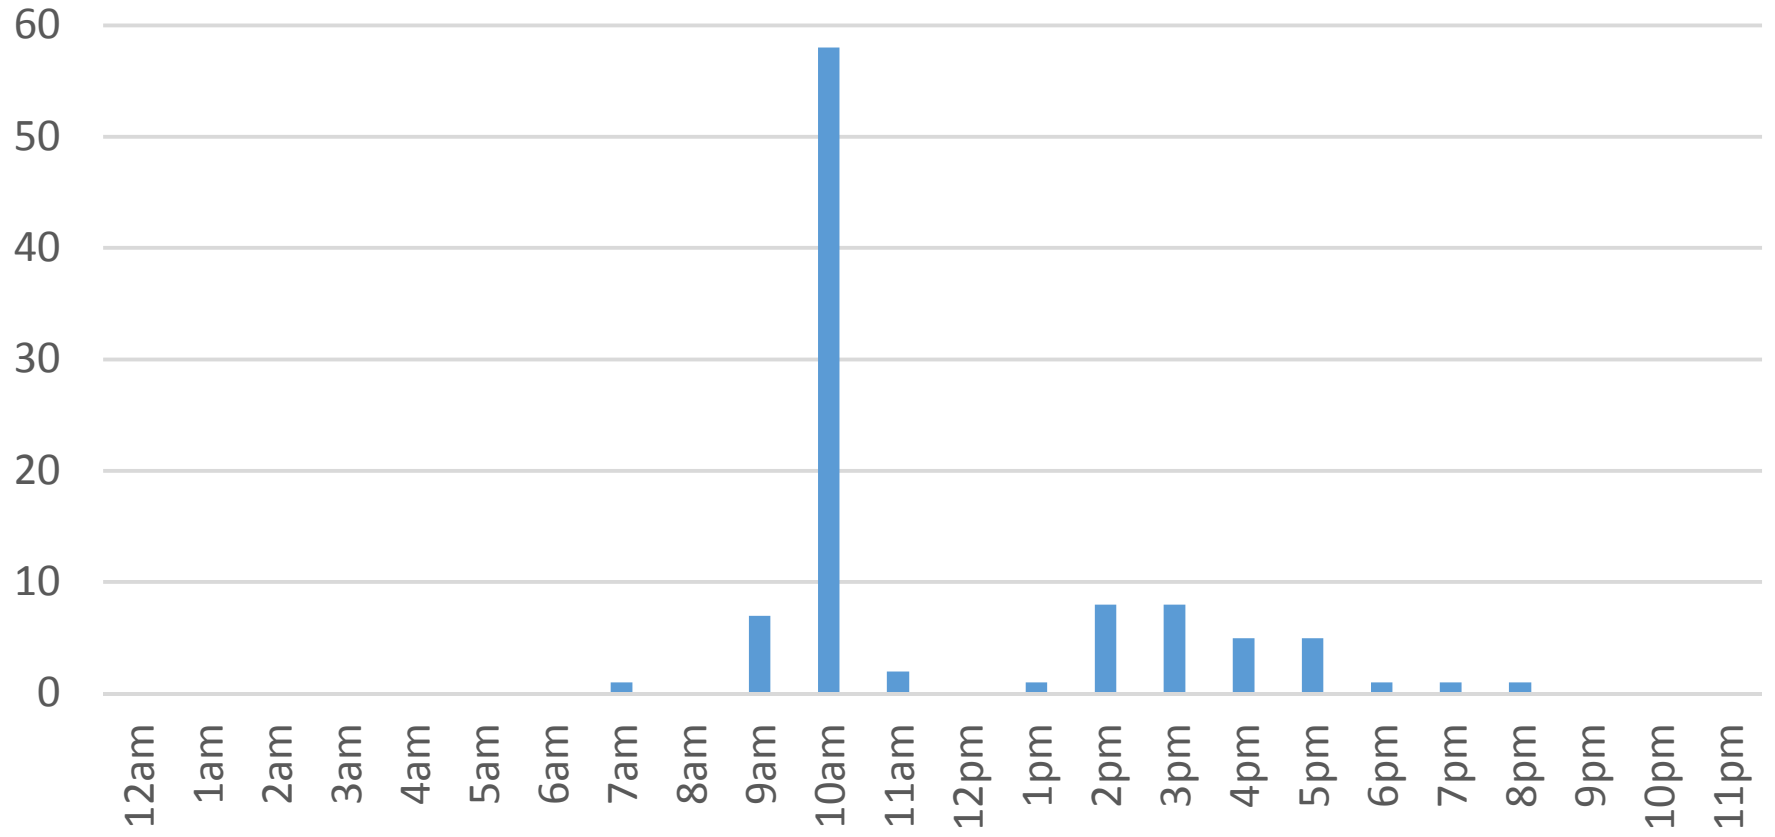

Waterfront Trail (ASB)

Saturday, December 03, 2016

Waterfront Trail (ASB)

Sunday, December 04, 2016

Waterfront Trail (ASB)

Monday, December 05, 2016

Waterfront Trail (ASB)

Tuesday, December 06, 2016

Waterfront Trail (ASB)

Wednesday, December 07, 2016

Waterfront Trail (ASB)

Thursday, December 08, 2016