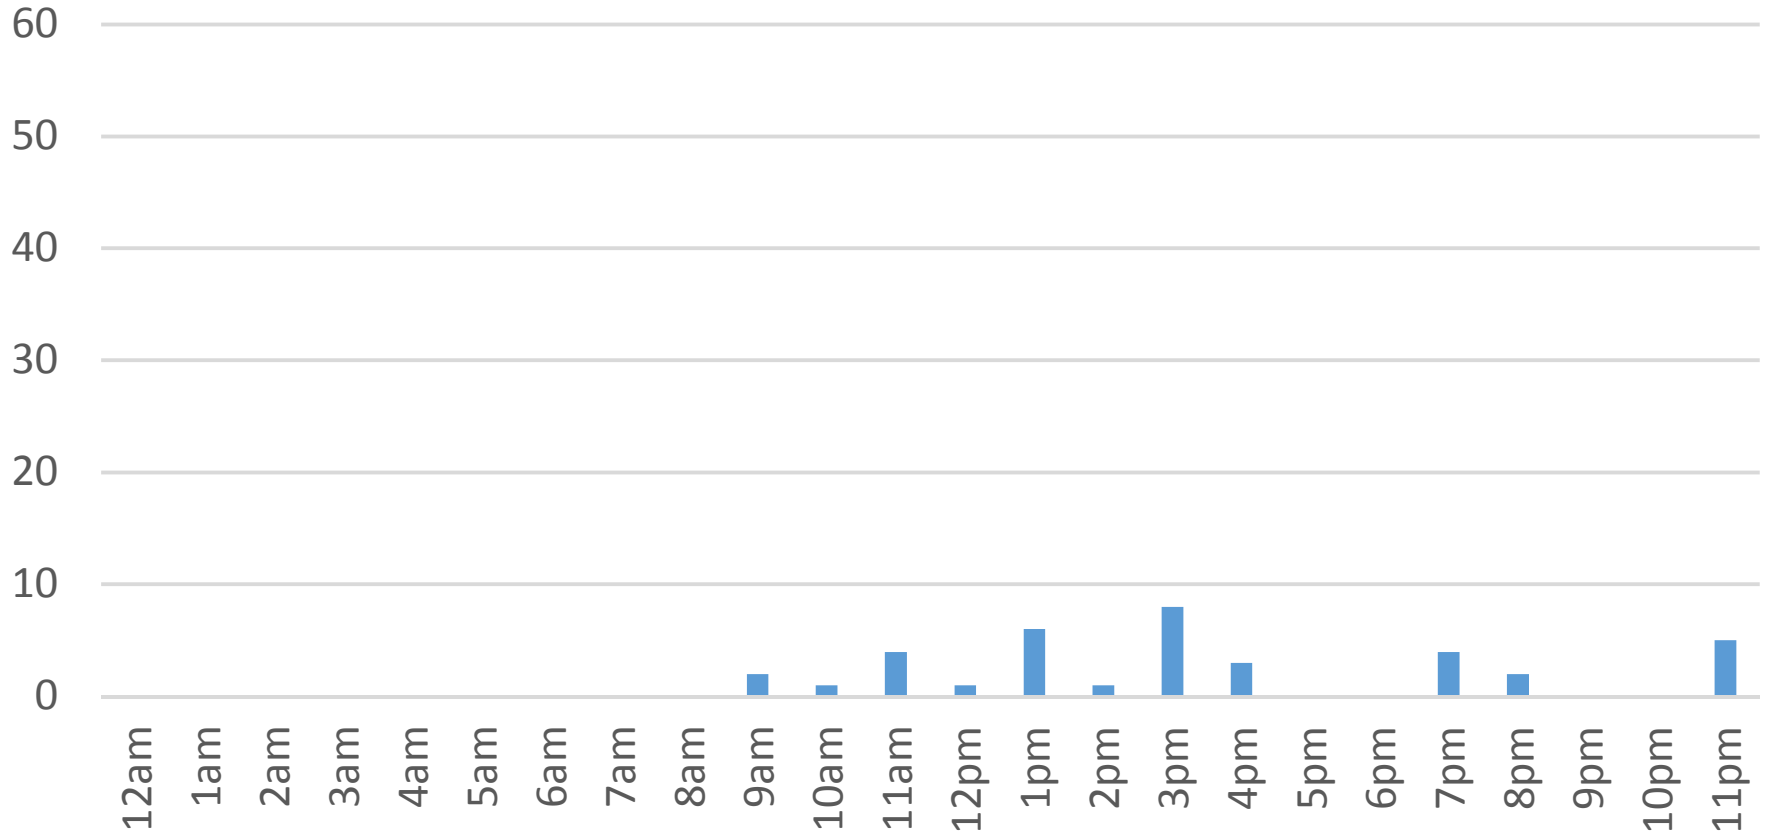

Waterfront Trail (ASB) Data Figures

Daily Average	111
Average Weekend Day	48
Average Weekday	132

Highest Daily Count	428
---------------------	-----

Busiest Day of the Week	Thursday, December 01, 2016
-------------------------	-----------------------------

Weekly Profile

Monday	3%
Tuesday	8%
Wednesday	11%
Thursday	61%
Friday	6%
Saturday	3%
Sunday	8%

Total = 889 Counts

Waterfront Trail (ASB)

Thursday, December 01, 2016

Waterfront Trail (ASB)

Friday, December 02, 2016

Waterfront Trail (ASB)

Saturday, December 03, 2016

Waterfront Trail (ASB)

Sunday, December 04, 2016

Waterfront Trail (ASB)

Monday, December 05, 2016

Waterfront Trail (ASB)

Tuesday, December 06, 2016