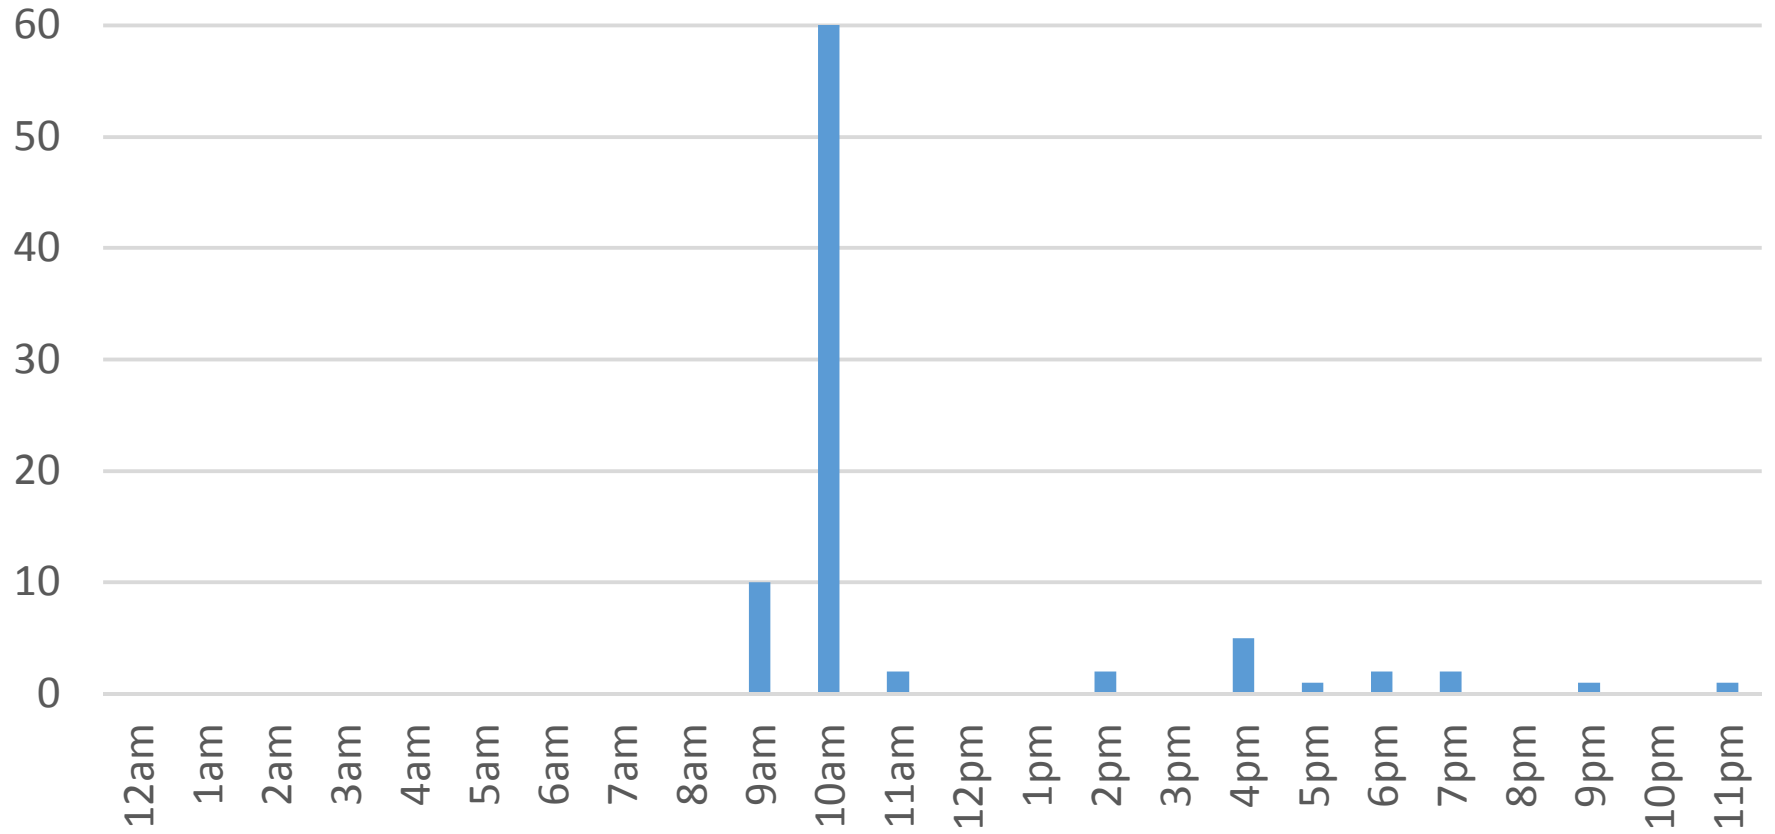

Waterfront Trail (ASB)

Saturday, December 03, 2016

Waterfront Trail (ASB)

Sunday, December 04, 2016

Waterfront Trail (ASB)

Monday, December 05, 2016

Waterfront Trail (ASB)

Tuesday, December 06, 2016

Waterfront Trail (ASB)

Wednesday, December 07, 2016

Waterfront Trail (ASB)

Thursday, December 08, 2016