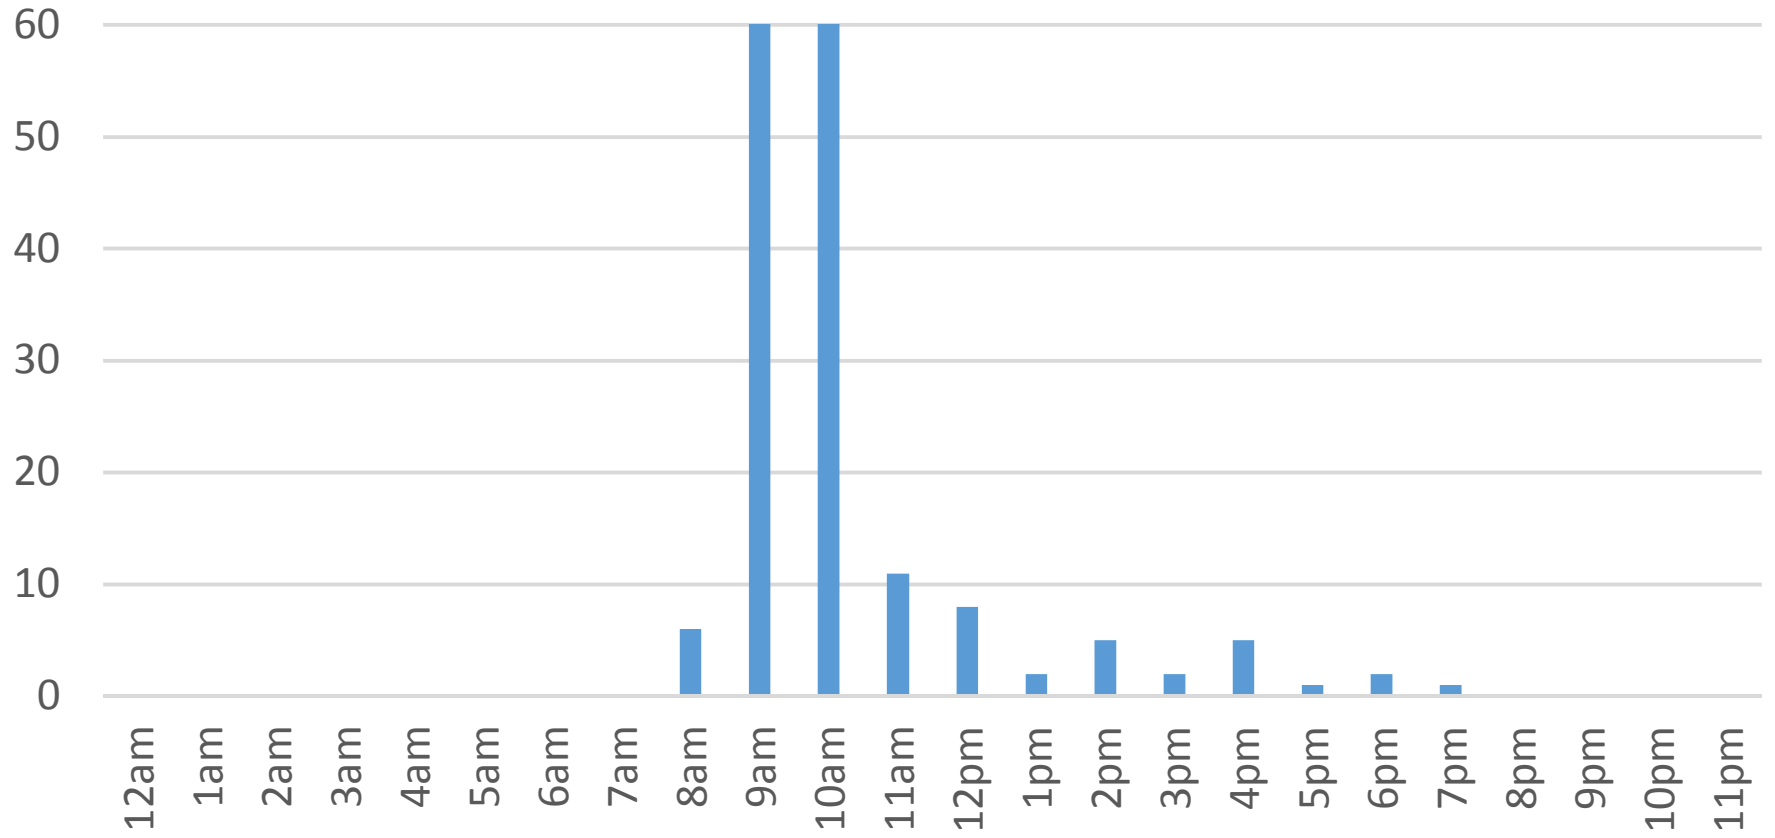

Waterfront Trail (ASB) Data Figures

Daily Average	111
Average Weekend Day	48
Average Weekday	132

Highest Daily Count	428
---------------------	-----

Busiest Day of the Week	Thursday, December 01, 2016
-------------------------	-----------------------------

Weekly Profile

Monday	3%
Tuesday	8%
Wednesday	11%
Thursday	61%
Friday	6%
Saturday	3%
Sunday	8%

Total = 889 Counts

Waterfront Trail (ASB)

Thursday, December 01, 2016

Waterfront Trail (ASB)

Friday, December 02, 2016

Waterfront Trail (ASB)

Saturday, December 03, 2016

Waterfront Trail (ASB)

Sunday, December 04, 2016

Waterfront Trail (ASB)

Monday, December 05, 2016

Waterfront Trail (ASB)

Tuesday, December 06, 2016