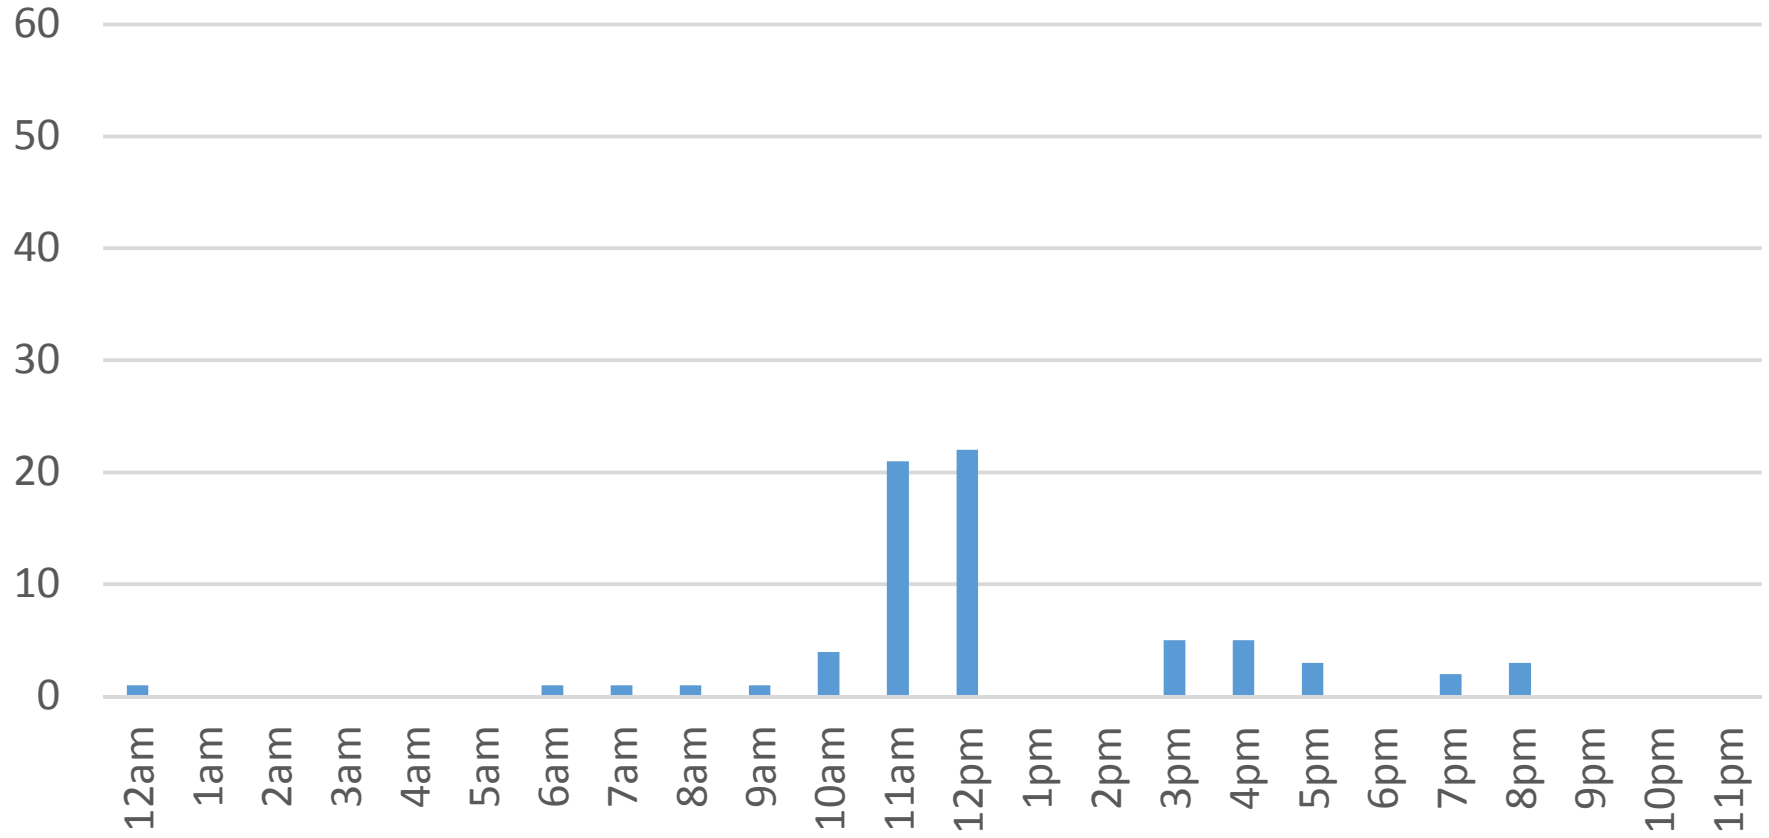

Squalicum Creek Trail Daily Data

Friday, December 02, 2016