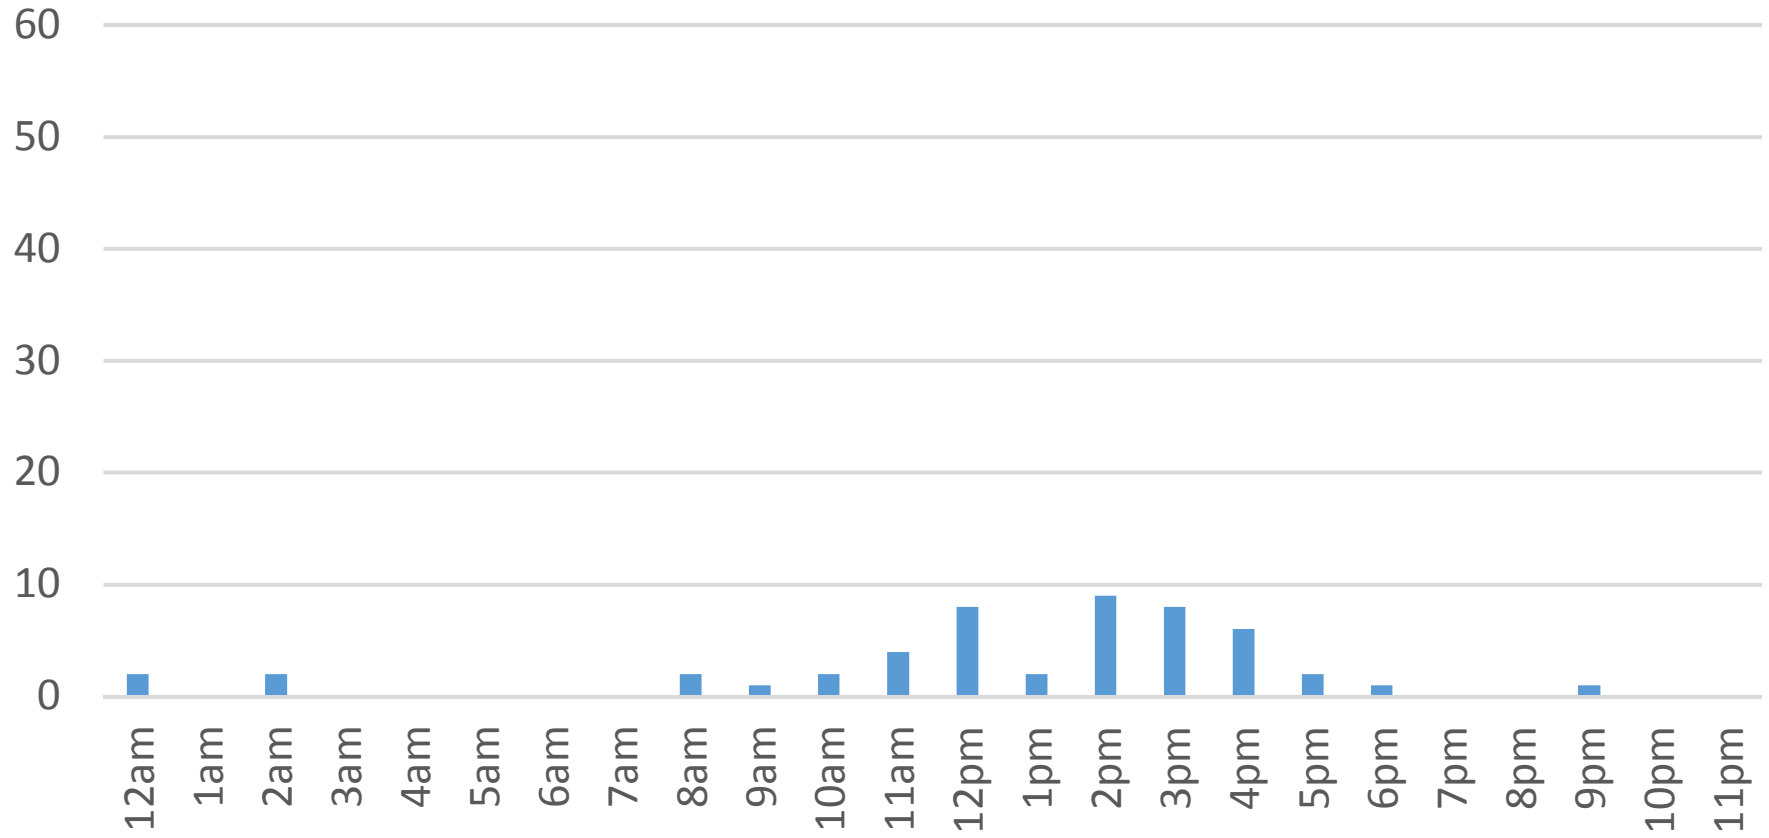

Squalicum Creek Trail Daily Data

Saturday, December 03, 2016