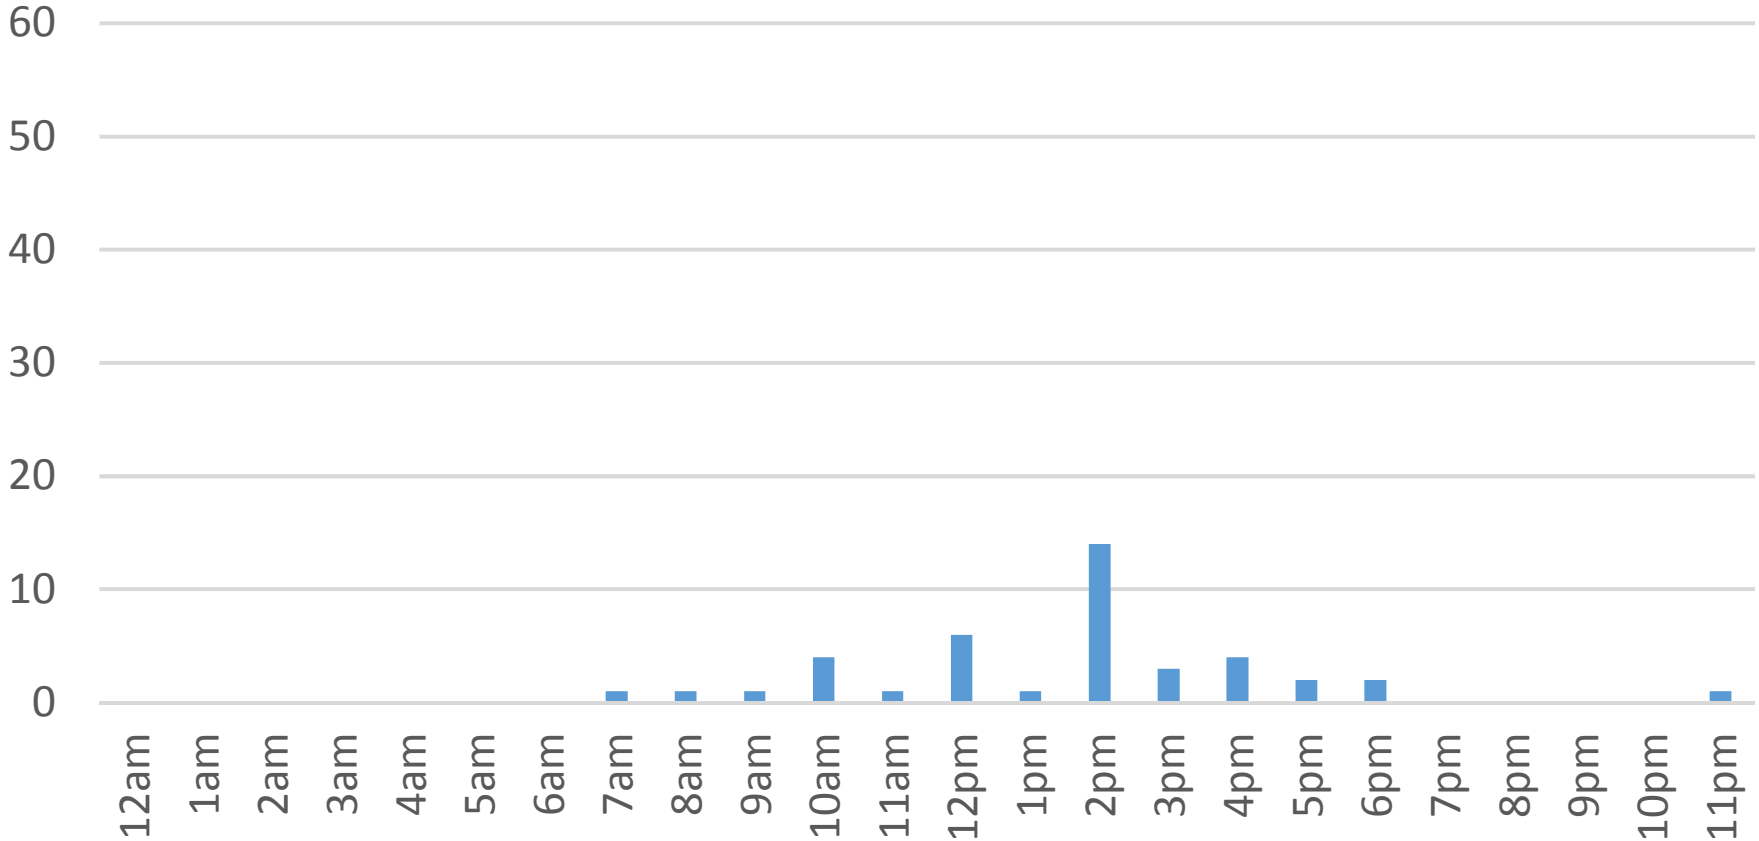

Squalicum Creek Trail Daily Data

Friday, December 09, 2016