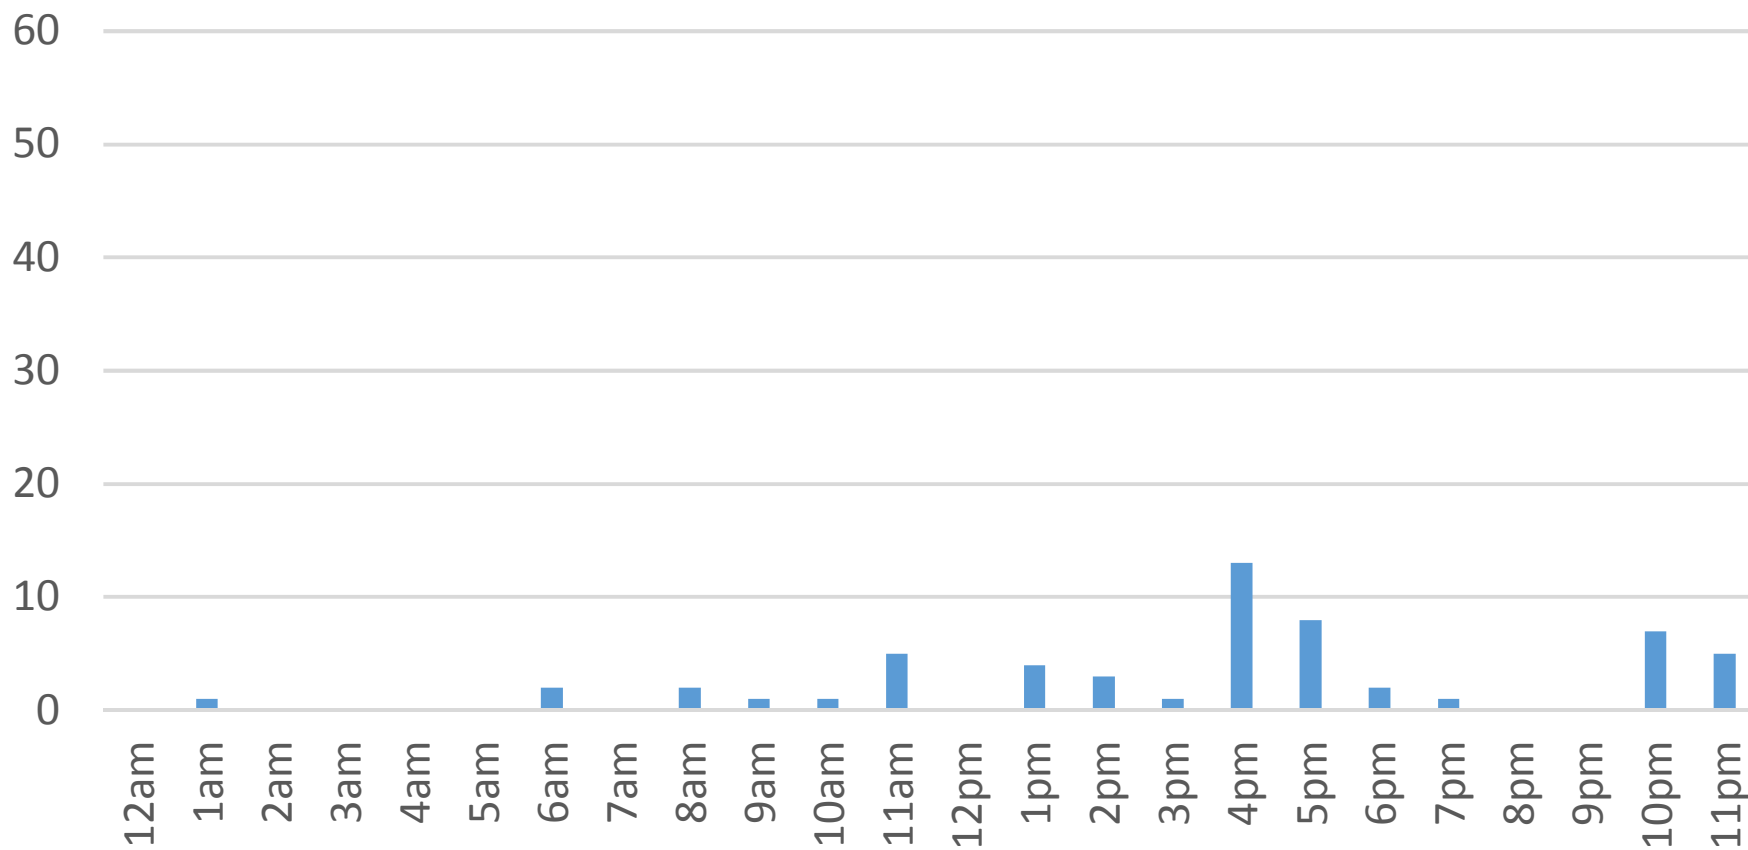

Squalicum Creek Trail Daily Data

Friday, December 16, 2016

Squalicum Creek Trail Daily Data

Saturday, December 17, 2016

Squalicum Creek Trail Daily Data

Sunday, December 18, 2016

Squalicum Creek Trail Daily Data