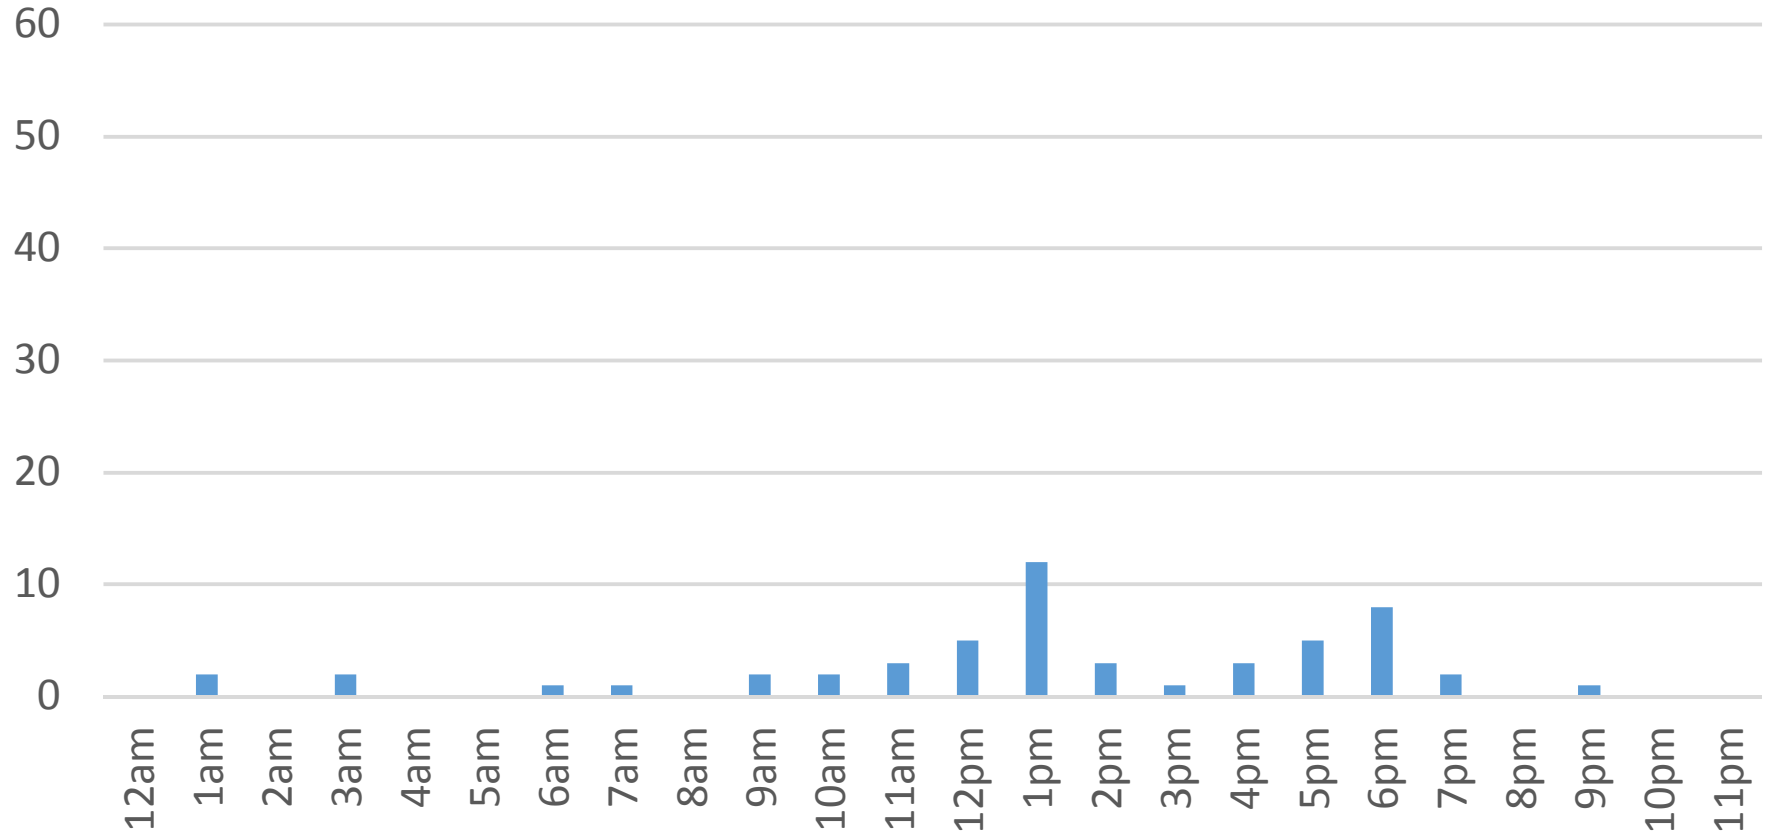

Weekly Profile

Monday	11%
Tuesday	15%
Wednesday	15%
Thursday	16%
Friday	17%
Saturday	11%
Sunday	15%

Squalicum Creek Trail December 2016

Total = 1,301 Counts

Squalicum Creek Trail Daily Data

Thursday, December 01, 2016

Squalicum Creek Trail Daily Data

Friday, December 02, 2016

Squalicum Creek Trail Daily Data

Saturday, December 03, 2016

Squalicum Creek Trail Daily Data

Sunday, December 04, 2016

Squalicum Creek Trail Daily Data