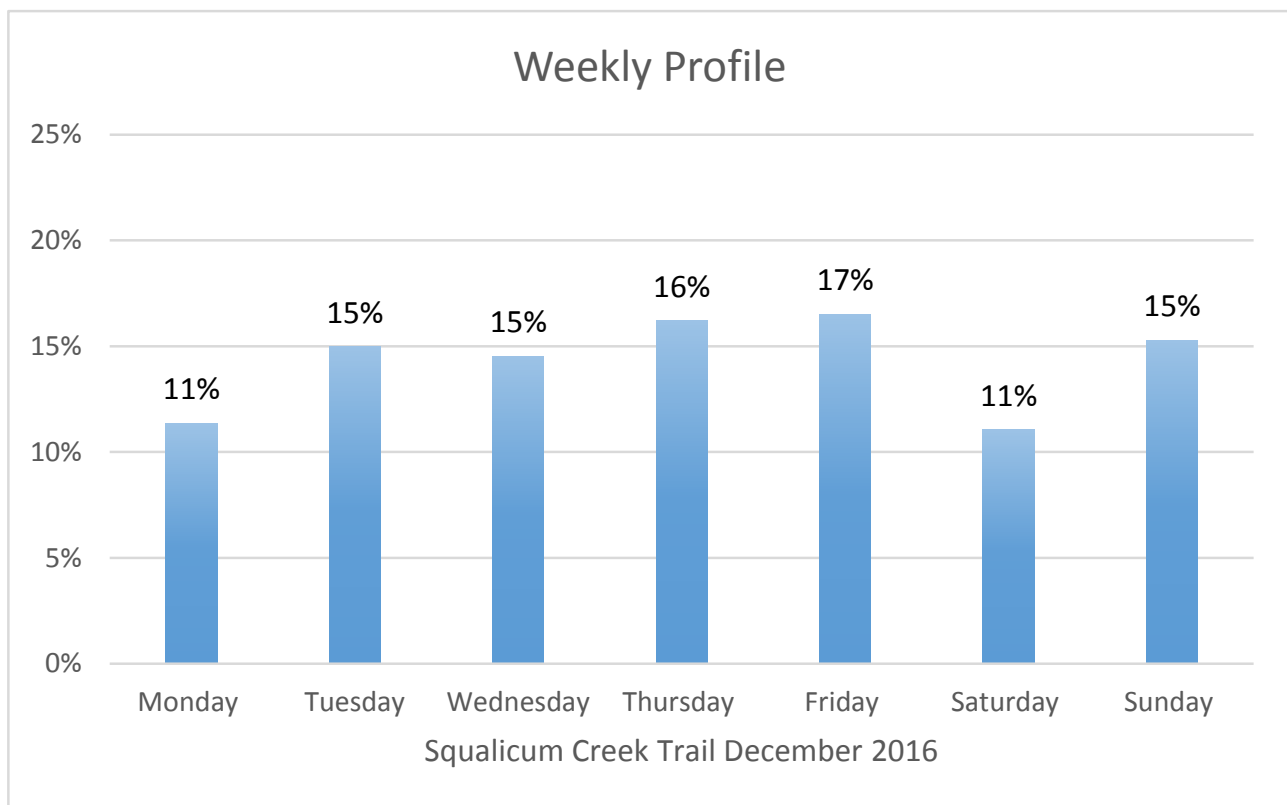

Squalicum Creek Trail Data Figures

Daily Average	42
Average Weekend Day	38
Average Weekday	44

Highest Daily Count	86
---------------------	----

Busiest Day of the Week	Wednesday, December 21, 2016
-------------------------	------------------------------

Weekly Profile

Monday	11%
Tuesday	15%
Wednesday	15%
Thursday	16%
Friday	17%
Saturday	11%
Sunday	15%

Squalicum Creek Trail December 2016

Total = 1,301 Counts

Squalicum Creek Trail Daily Data

Thursday, December 01, 2016