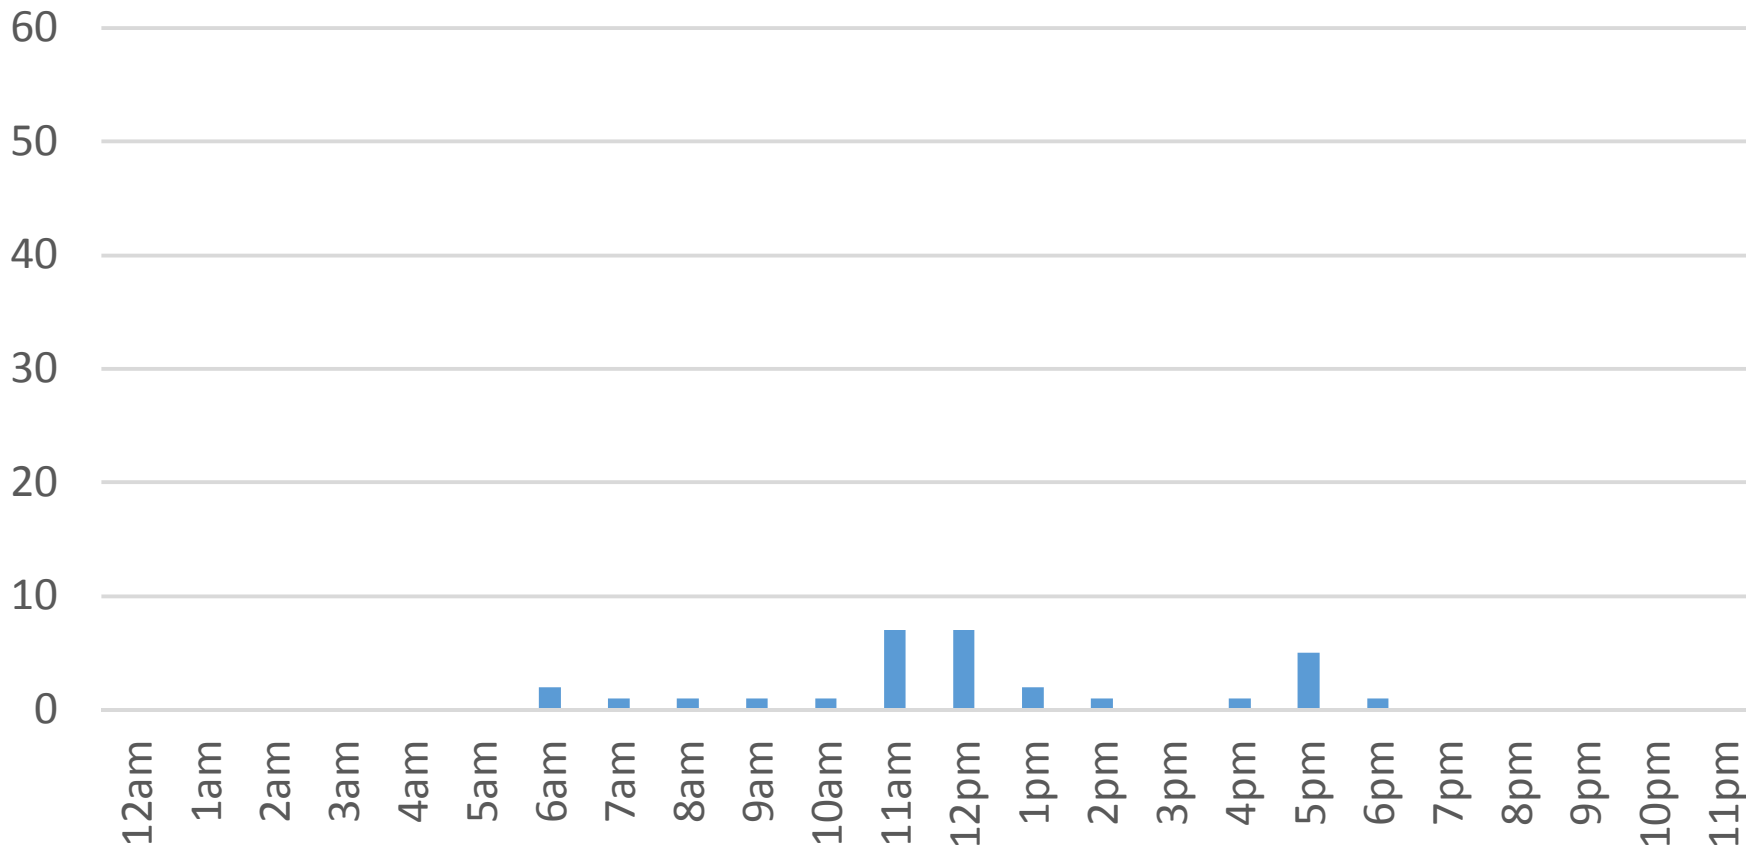

Monday, December 26, 2016

Squalicum Creek Trail Daily Data

Tuesday, December 27, 2016

Squalicum Creek Trail Daily Data

Wednesday, December 28, 2016

Squalicum Creek Trail Daily Data

Thursday, December 29, 2016