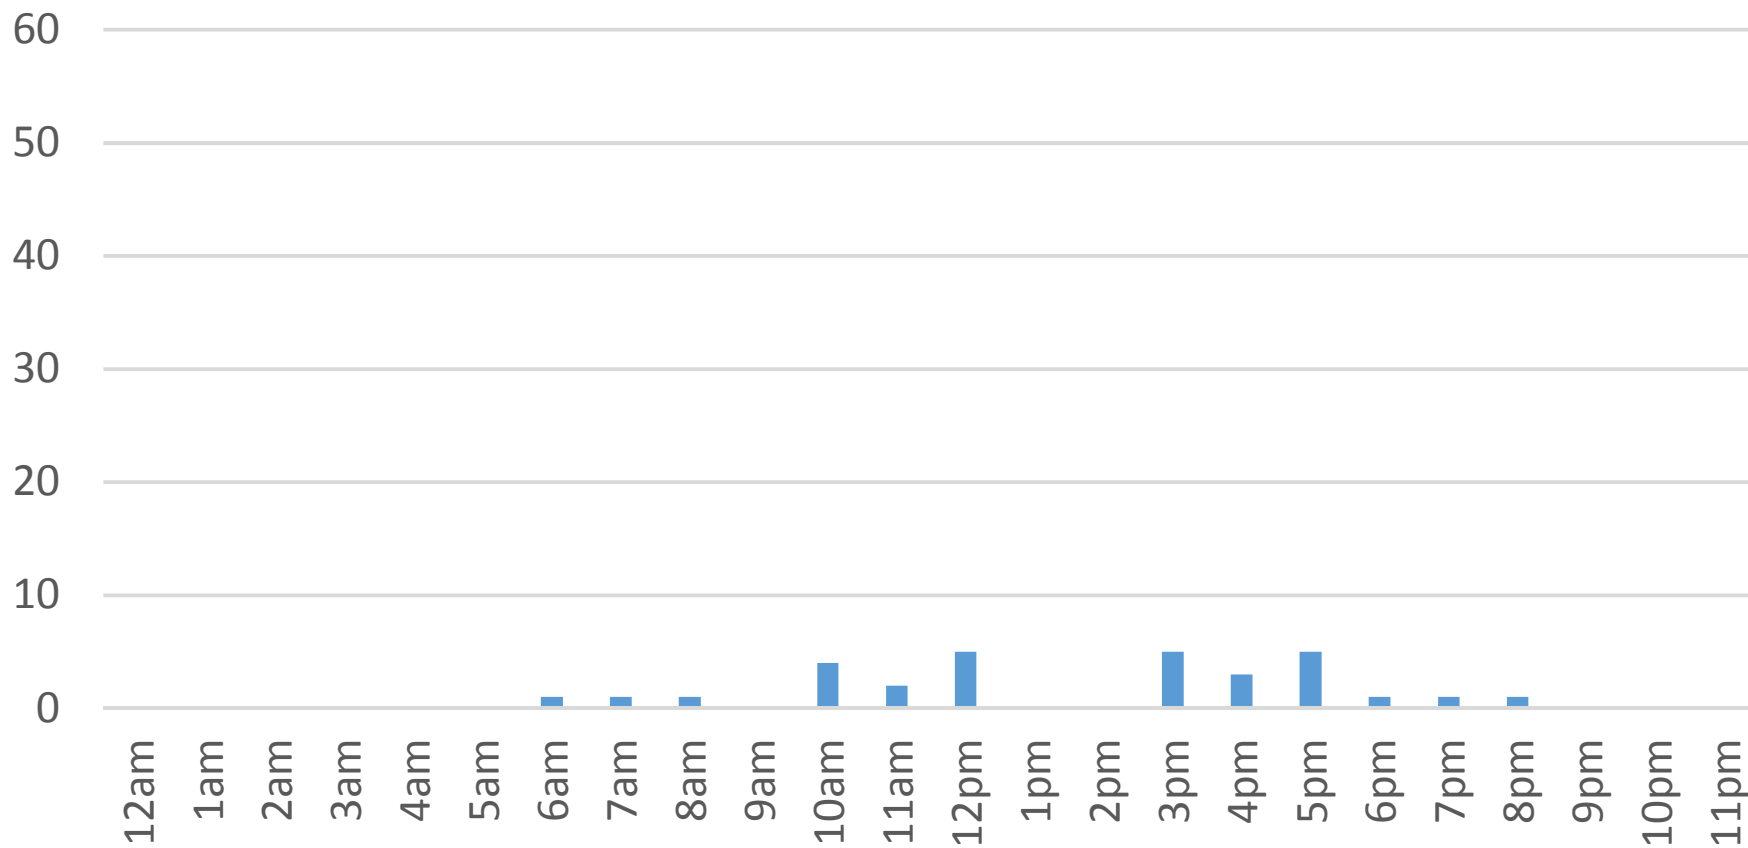

Squalicum Creek Trail Daily Data

Friday, December 23, 2016

Squalicum Creek Trail Daily Data

Saturday, December 24, 2016

Squalicum Creek Trail Daily Data

Sunday, December 25, 2016

Squalicum Creek Trail Daily Data

Monday, December 26, 2016

Squalicum Creek Trail Daily Data

Tuesday, December 27, 2016

Squalicum Creek Trail Daily Data

Wednesday, December 28, 2016

Squalicum Creek Trail Daily Data

Thursday, December 29, 2016