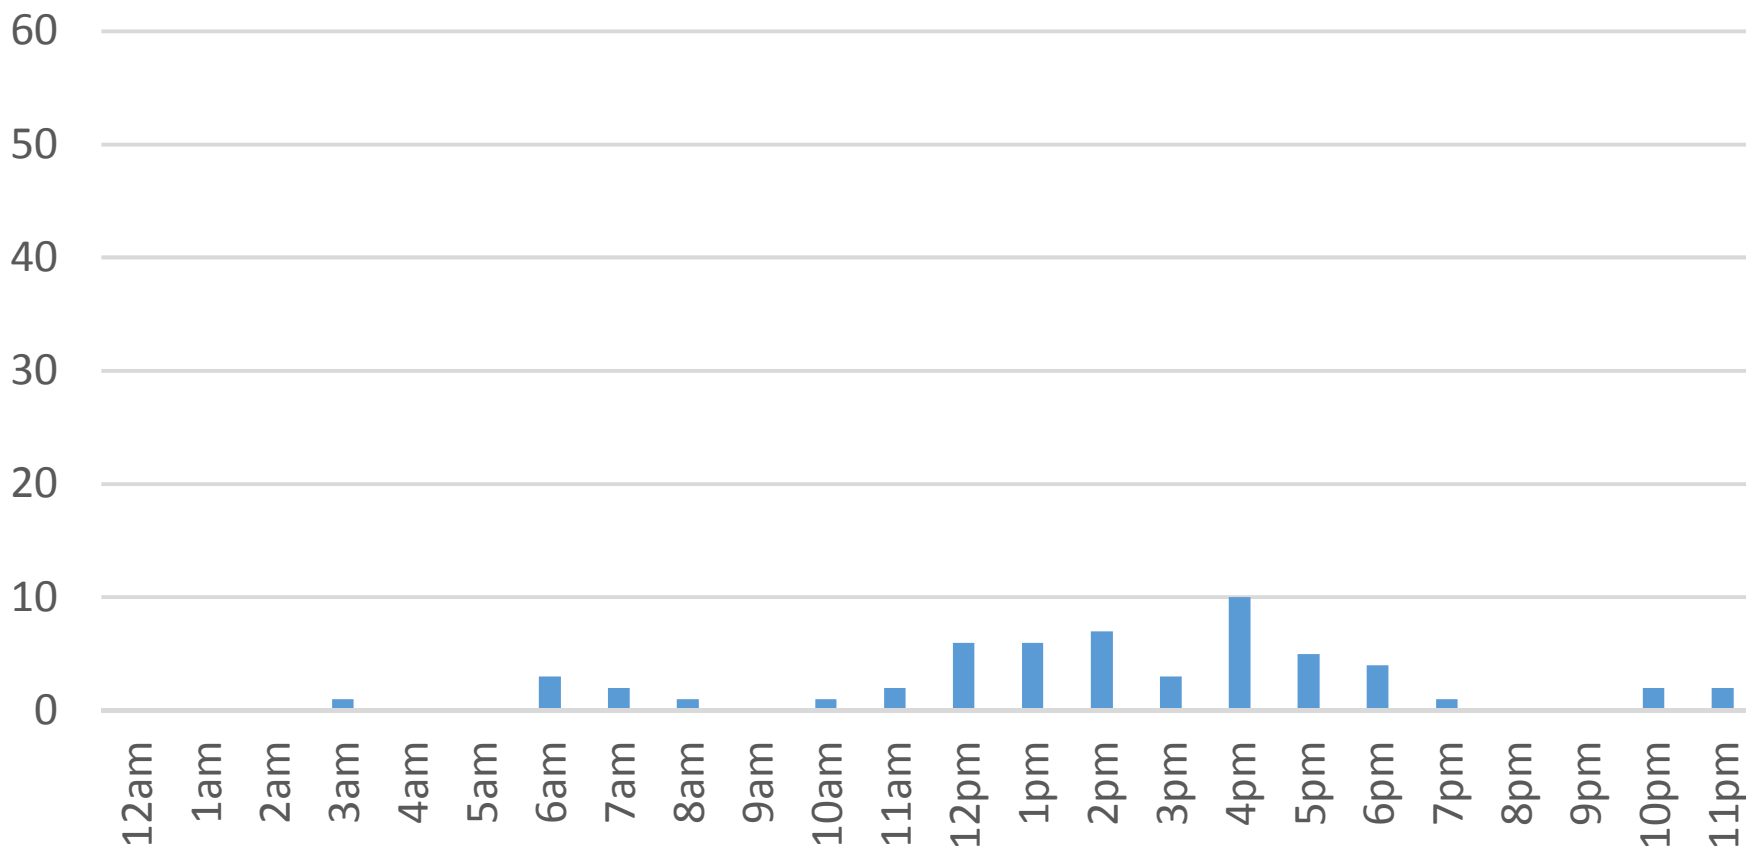

Squalicum Creek Trail Daily Data

Tuesday, December 20, 2016