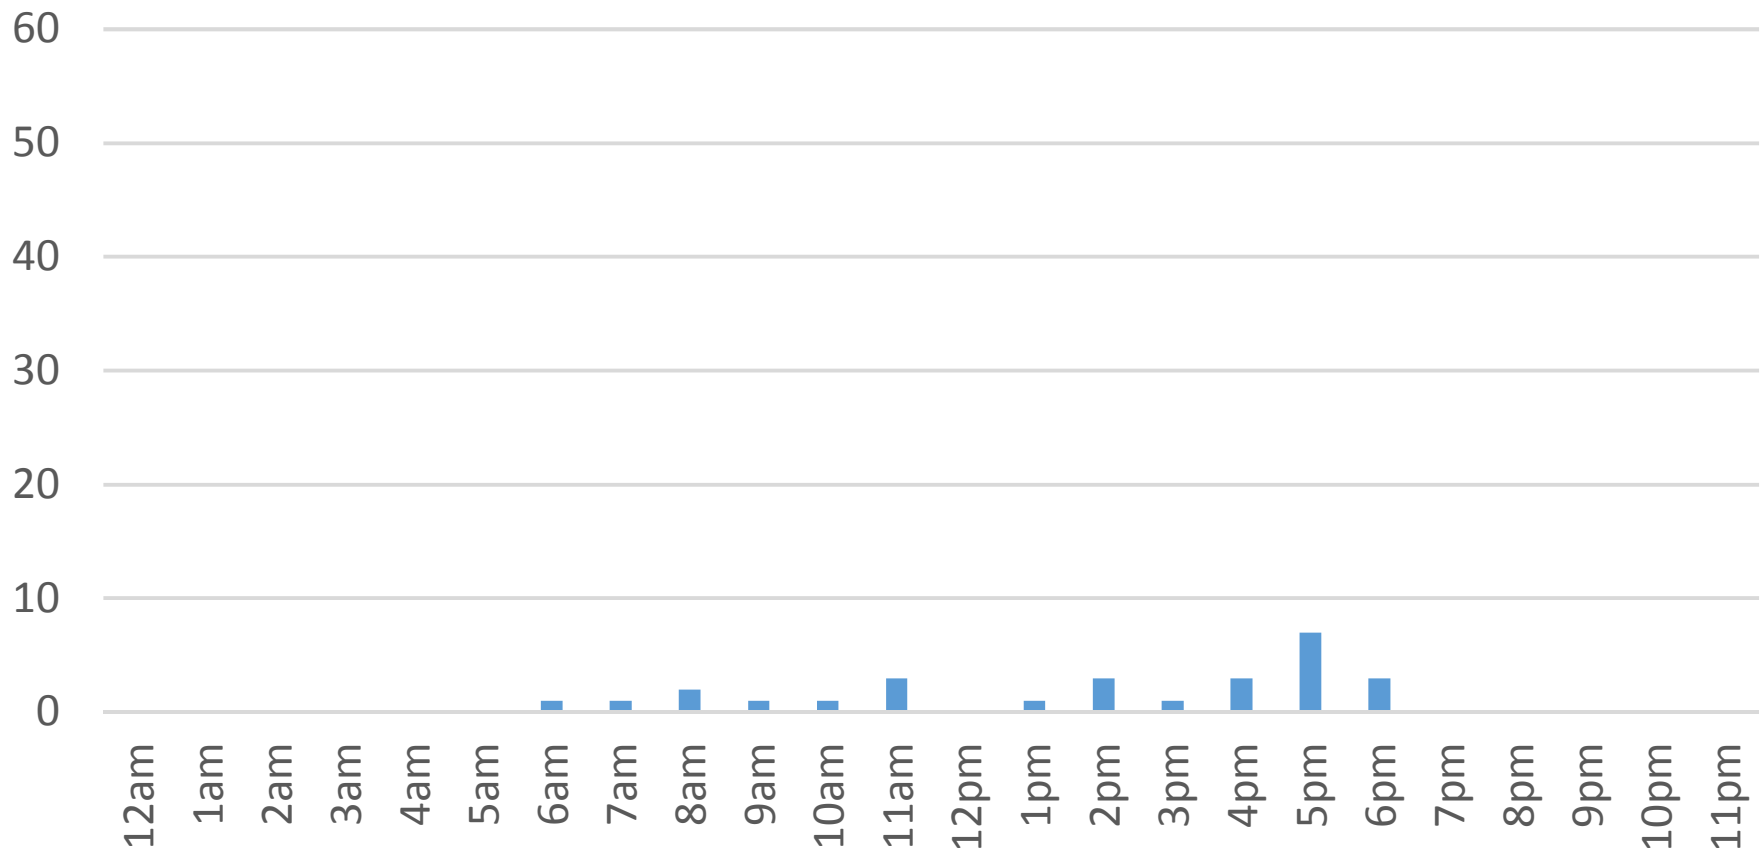

Monday, December 12, 2016

Squalicum Creek Trail Daily Data

Tuesday, December 13, 2016

Squalicum Creek Trail Daily Data

Wednesday, December 14, 2016

Squalicum Creek Trail Daily Data

Thursday, December 15, 2016