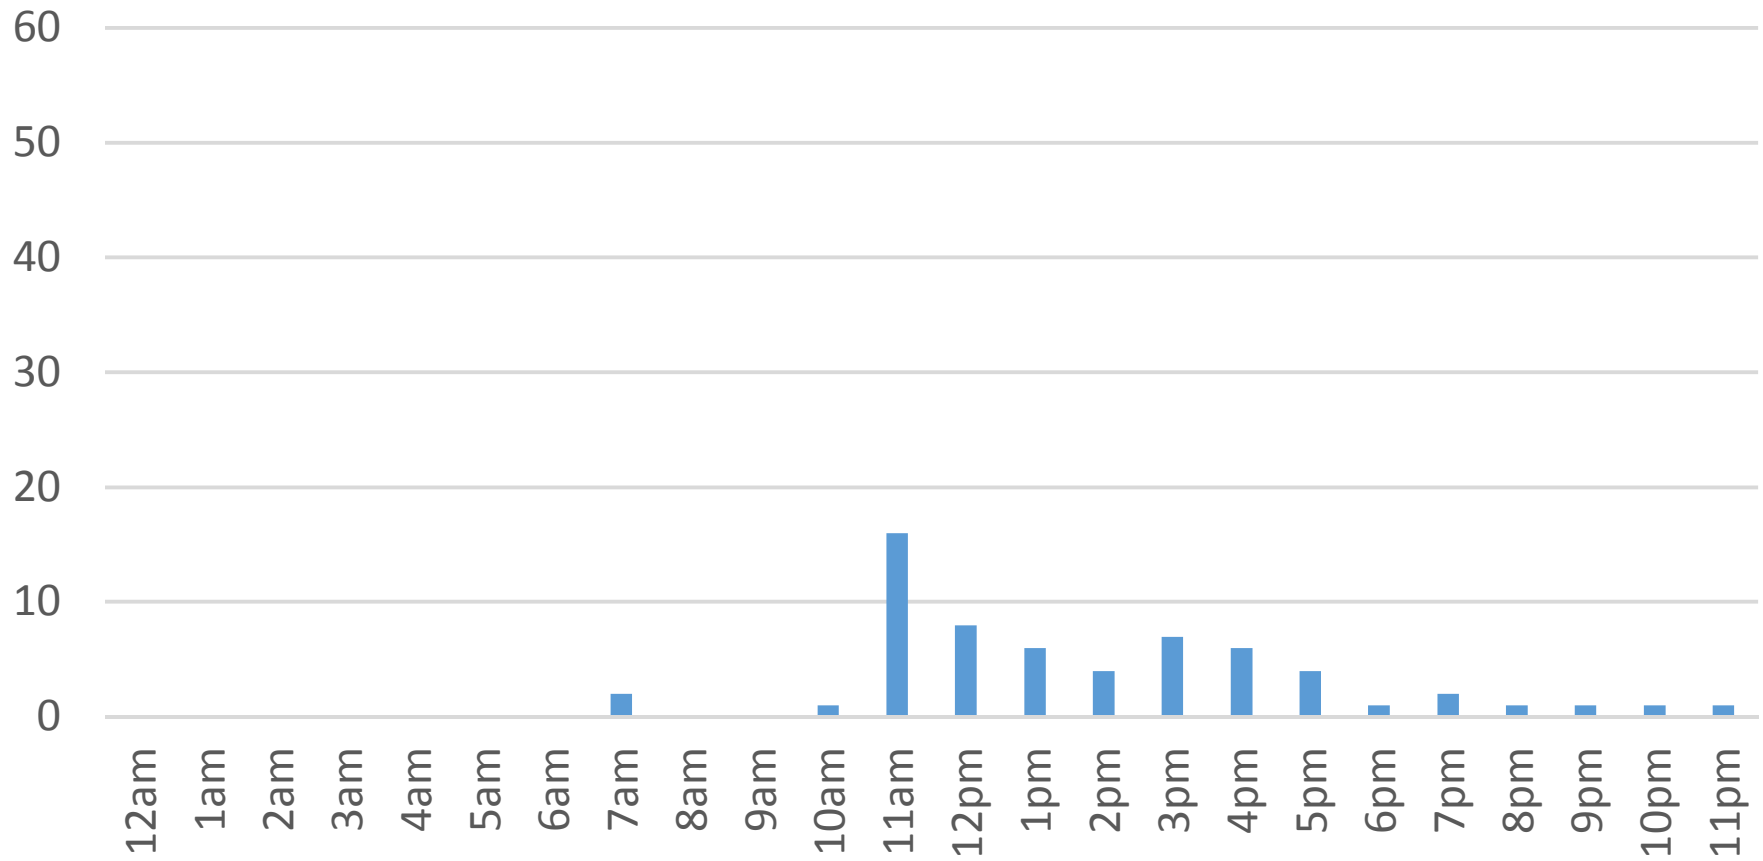

Squalicum Creek Trail Daily Data

Friday, December 09, 2016

Squalicum Creek Trail Daily Data

Saturday, December 10, 2016

Squalicum Creek Trail Daily Data

Sunday, December 11, 2016

Squalicum Creek Trail Daily Data