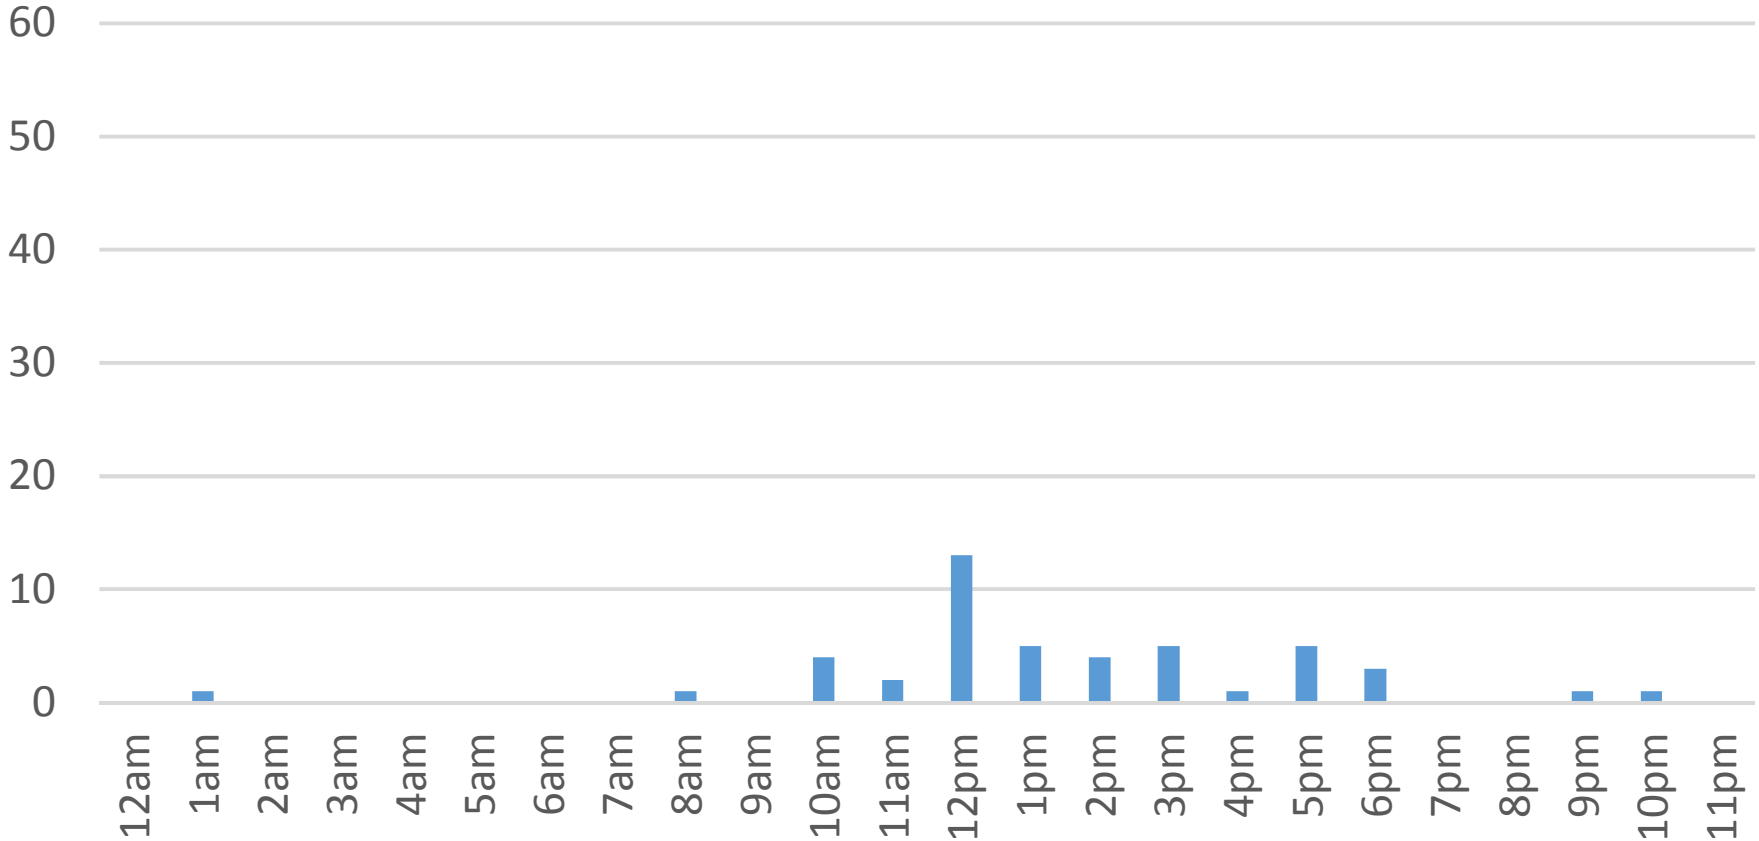

Squalicum Creek Trail Daily Data

Friday, December 16, 2016

Squalicum Creek Trail Daily Data

Saturday, December 17, 2016

Squalicum Creek Trail Daily Data

Sunday, December 18, 2016

Squalicum Creek Trail Daily Data