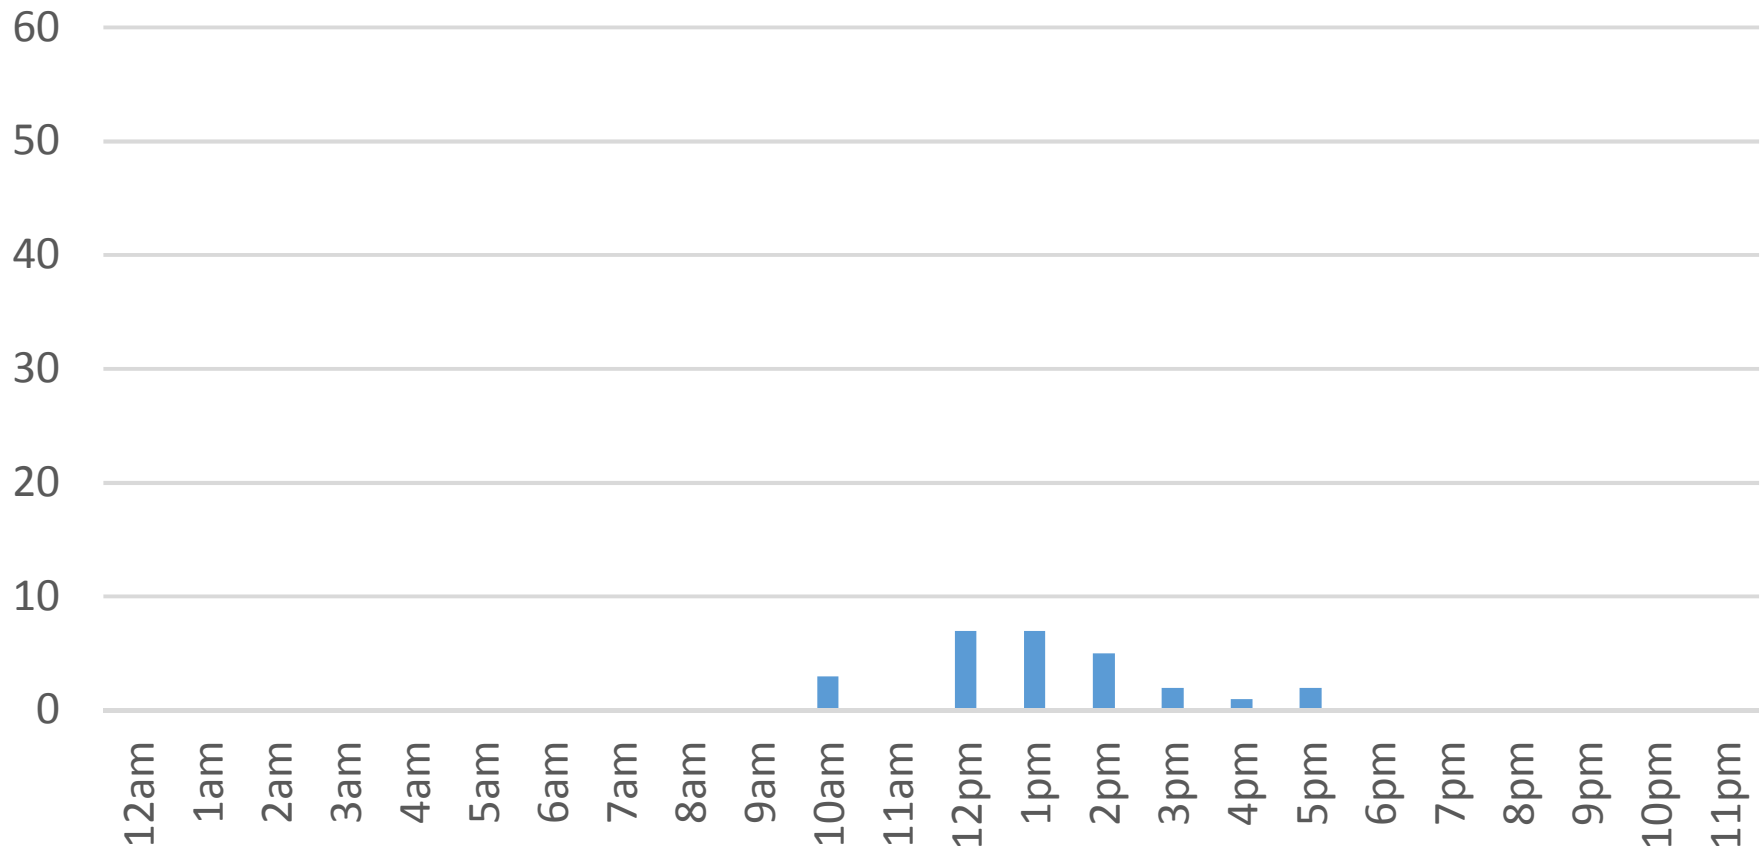

Squalicum Creek Trail Daily Data

Friday, December 23, 2016

Squalicum Creek Trail Daily Data

Saturday, December 24, 2016

Squalicum Creek Trail Daily Data

Sunday, December 25, 2016

Squalicum Creek Trail Daily Data

Monday, December 26, 2016

Squalicum Creek Trail Daily Data

Tuesday, December 27, 2016

Squalicum Creek Trail Daily Data

Wednesday, December 28, 2016

Squalicum Creek Trail Daily Data

Thursday, December 29, 2016