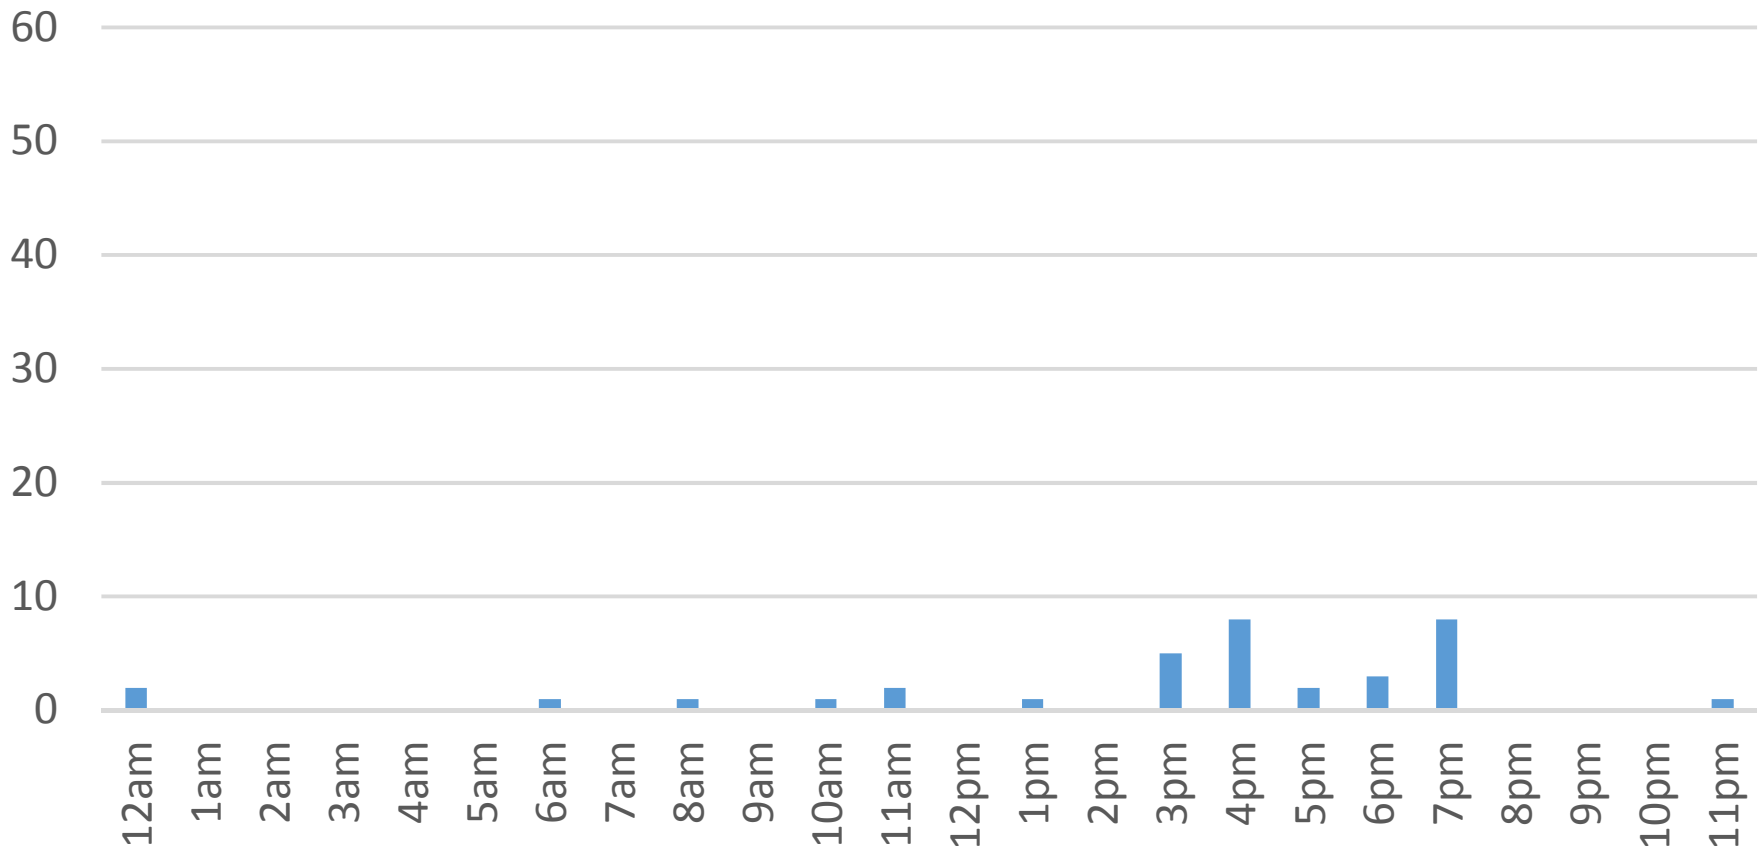

Monday, December 19, 2016

Squalicum Creek Trail Daily Data

Tuesday, December 20, 2016

Squalicum Creek Trail Daily Data

Wednesday, December 21, 2016

Squalicum Creek Trail Daily Data

Thursday, December 22, 2016