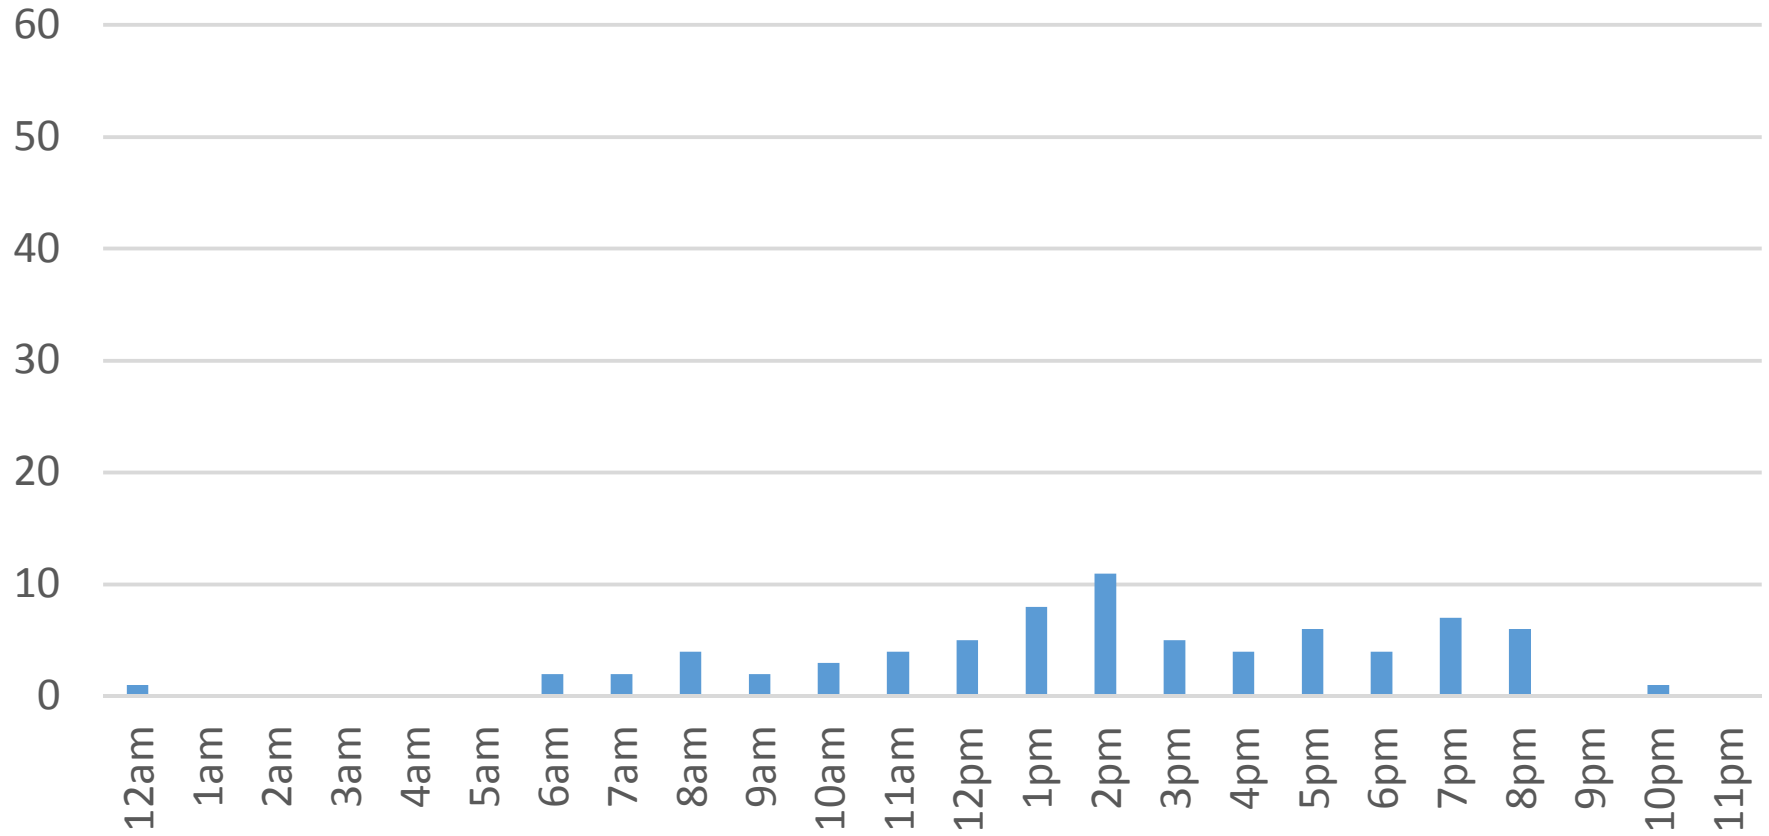

Squalicum Creek Trail Data Figures

Daily Average	42
Average Weekend Day	38
Average Weekday	44

Highest Daily Count	86
---------------------	----

Busiest Day of the Week	Wednesday, December 21, 2016
-------------------------	------------------------------

Weekly Profile

Monday	11%
Tuesday	15%
Wednesday	15%
Thursday	16%
Friday	17%
Saturday	11%
Sunday	15%

Squalicum Creek Trail December 2016

Total = 1,301 Counts

Squalicum Creek Trail Daily Data

Thursday, December 01, 2016