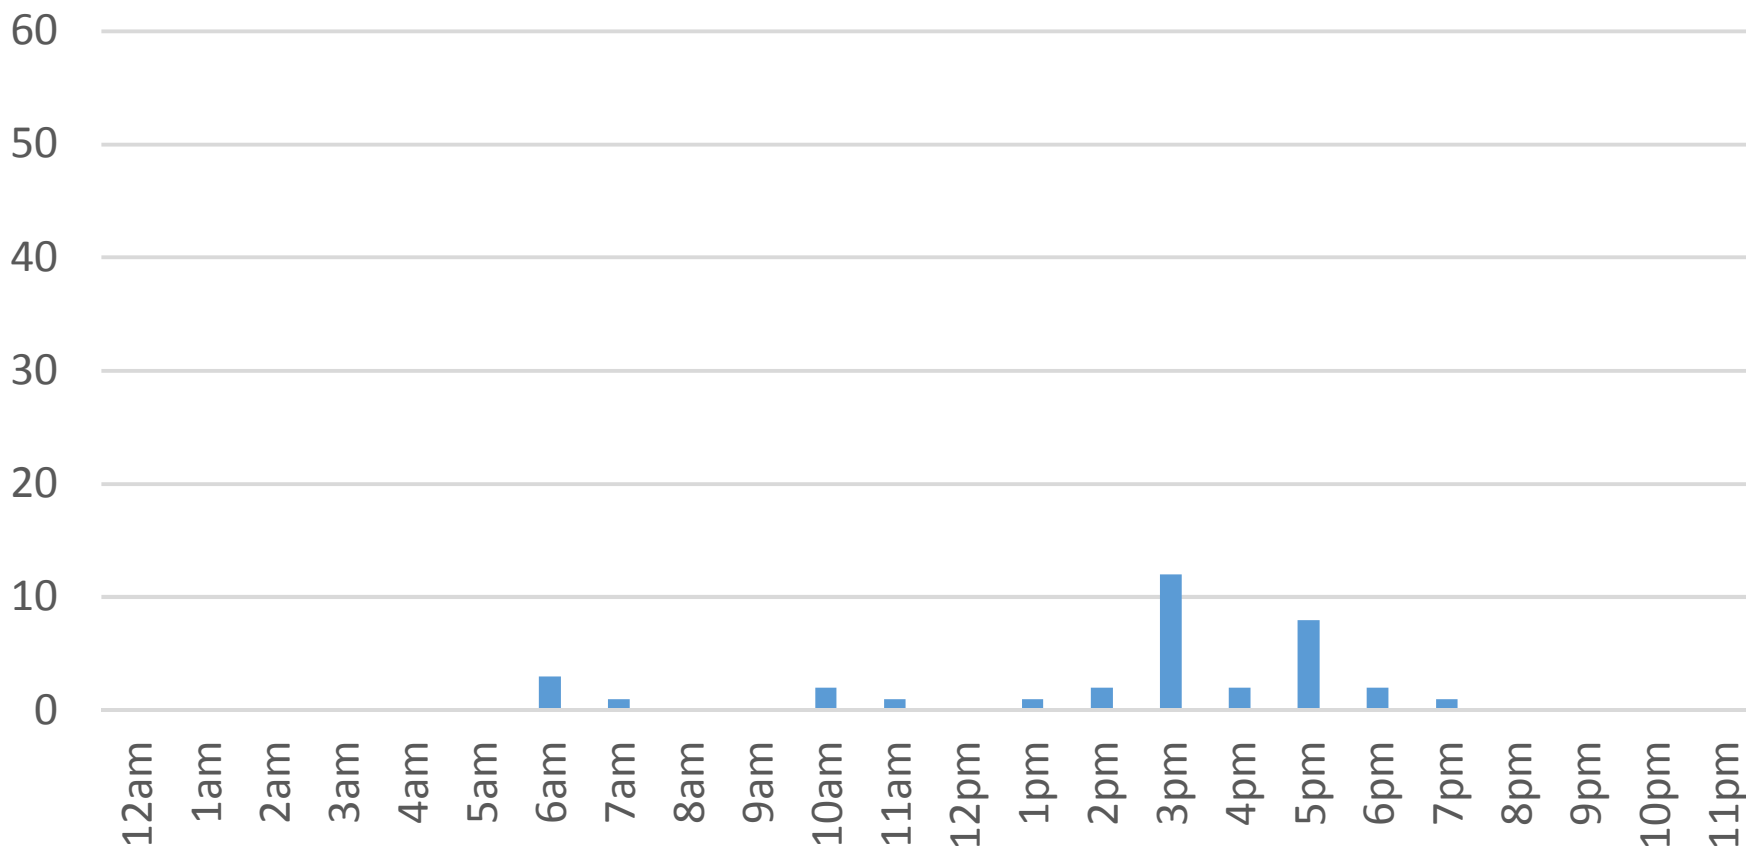

Squalicum Creek Trail Daily Data

Friday, December 16, 2016