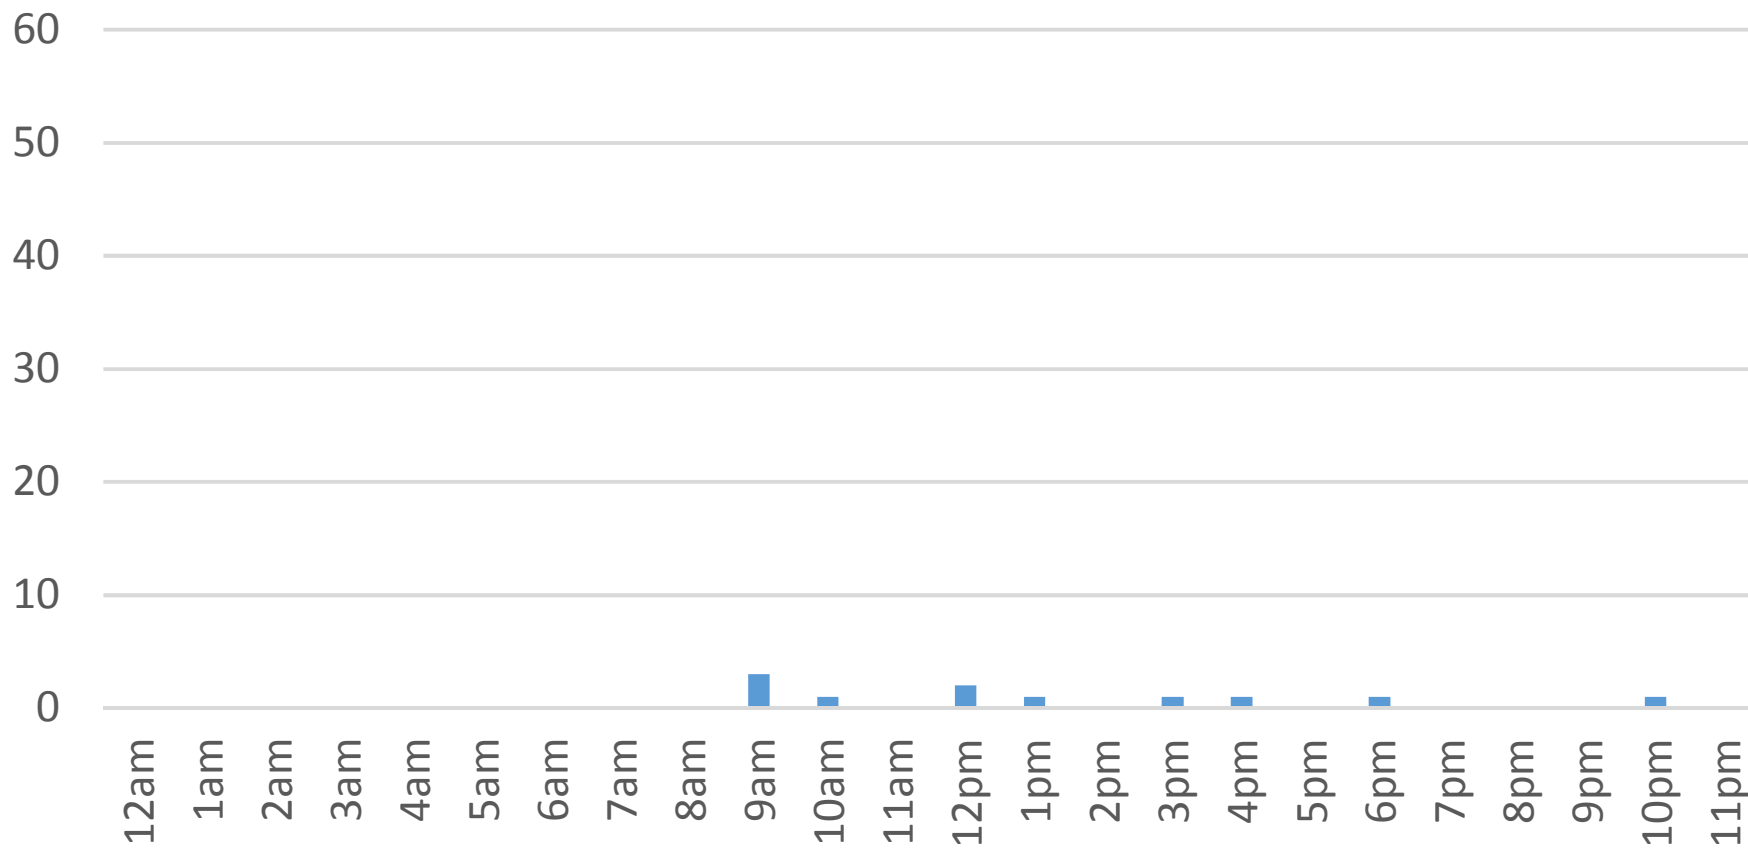

Squalicum Creek Trail Daily Data

Friday, December 23, 2016

Squalicum Creek Trail Daily Data

Saturday, December 24, 2016

Squalicum Creek Trail Daily Data

Sunday, December 25, 2016

Squalicum Creek Trail Daily Data

Monday, December 26, 2016

Squalicum Creek Trail Daily Data

Tuesday, December 27, 2016

Squalicum Creek Trail Daily Data

Wednesday, December 28, 2016

Squalicum Creek Trail Daily Data

Thursday, December 29, 2016