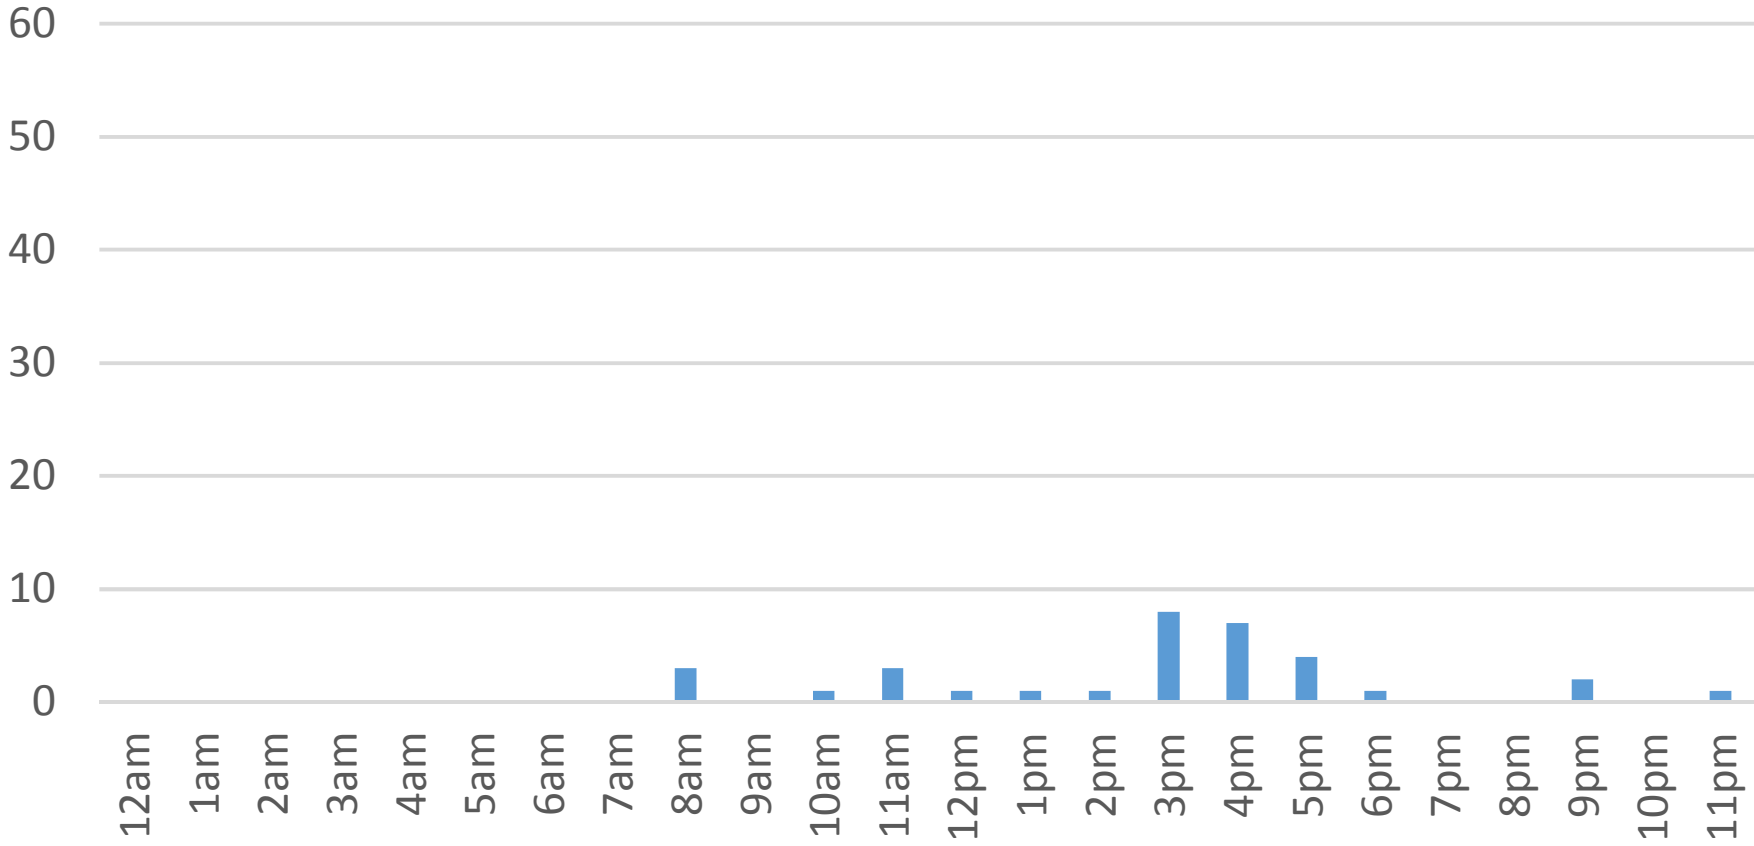

Squalicum Creek Trail Daily Data

Saturday, December 10, 2016