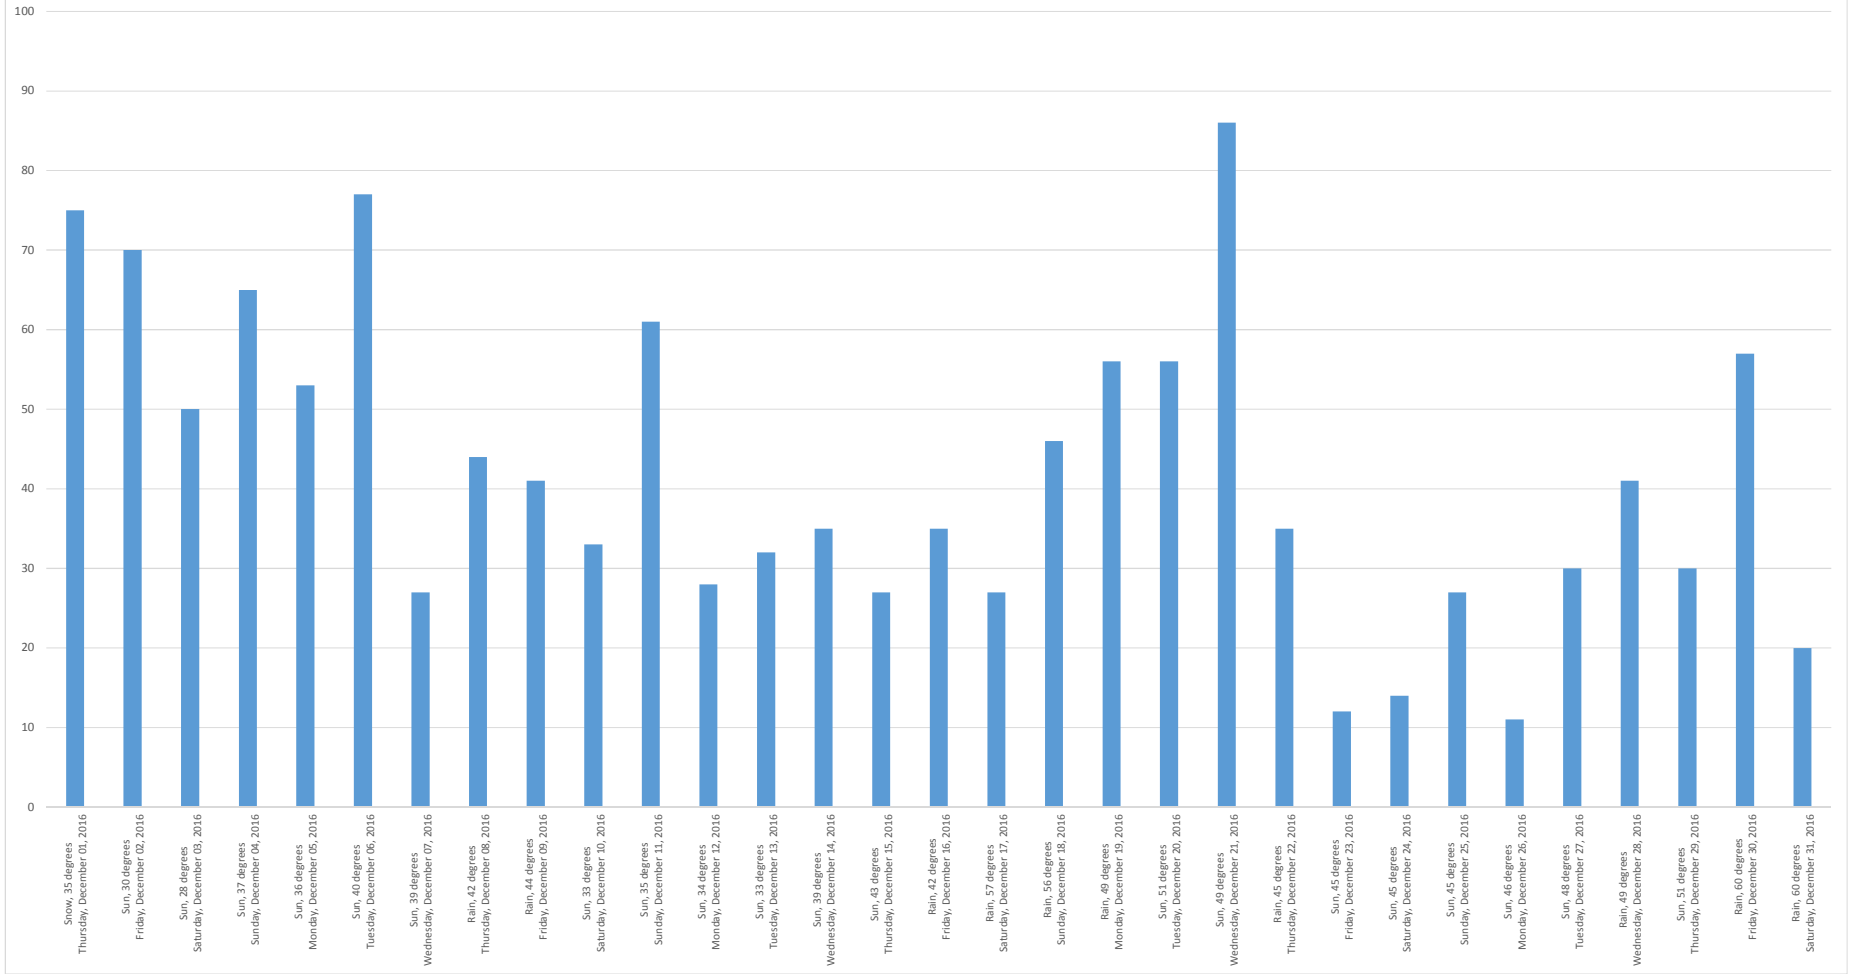

Squalicum Creek Trail Data Figures

Daily Average	42
Average Weekend Day	38
Average Weekday	44

Highest Daily Count	86
---------------------	----

Busiest Day of the Week	Wednesday, December 21, 2016
-------------------------	------------------------------

Weekly Profile

Monday	11%
Tuesday	15%
Wednesday	15%
Thursday	16%
Friday	17%
Saturday	11%
Sunday	15%

Squalicum Creek Trail December 2016

Total = 1,301 Counts

Squalicum Creek Trail Daily Data

Thursday, December 01, 2016

Squalicum Creek Trail Daily Data

Friday, December 02, 2016

Squalicum Creek Trail Daily Data

Saturday, December 03, 2016

Squalicum Creek Trail Daily Data

Sunday, December 04, 2016

Squalicum Creek Trail Daily Data