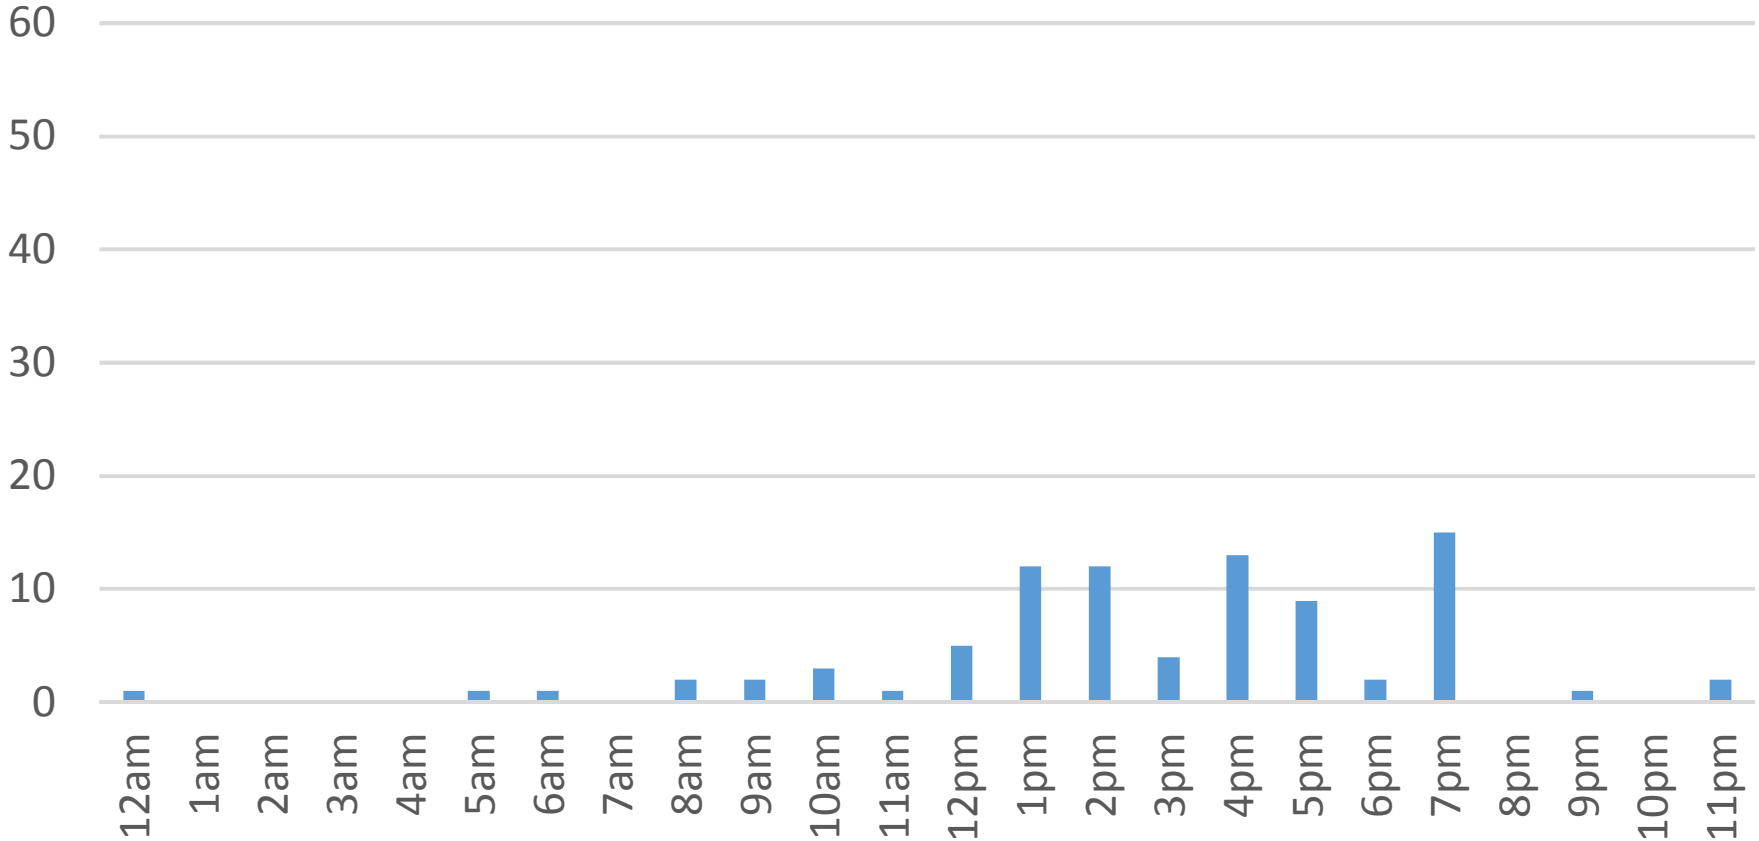

Squalicum Creek Trail Daily Data

Wednesday, December 21, 2016