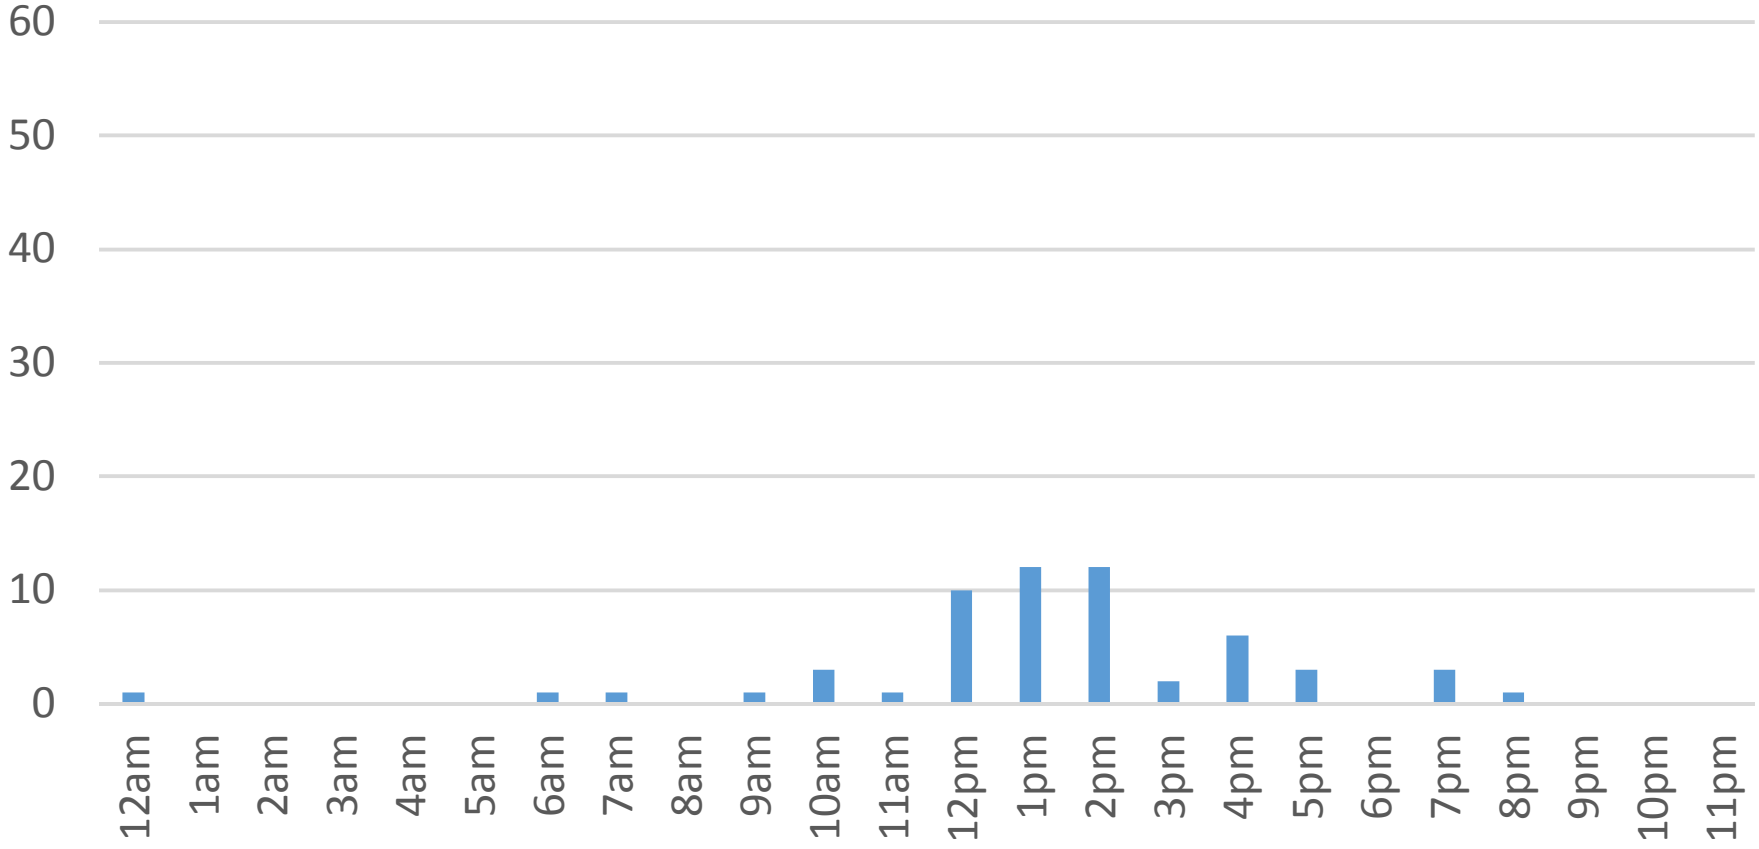

Squalicum Creek Trail Daily Data

Friday, December 30, 2016