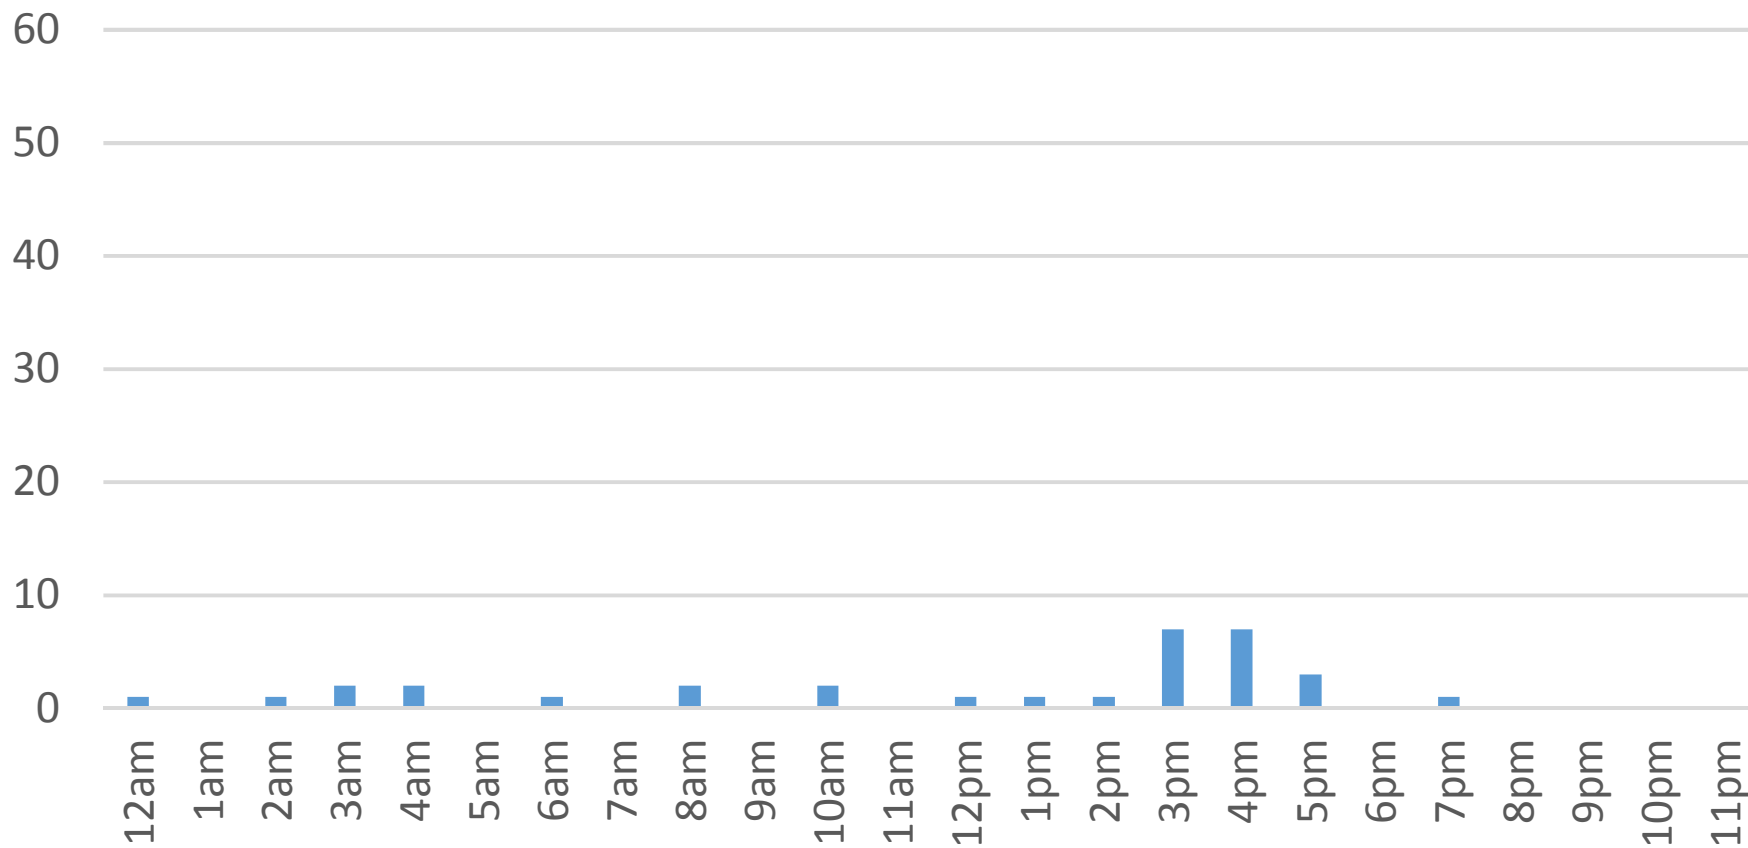

Squalicum Creek Trail Daily Data

Tuesday, December 13, 2016