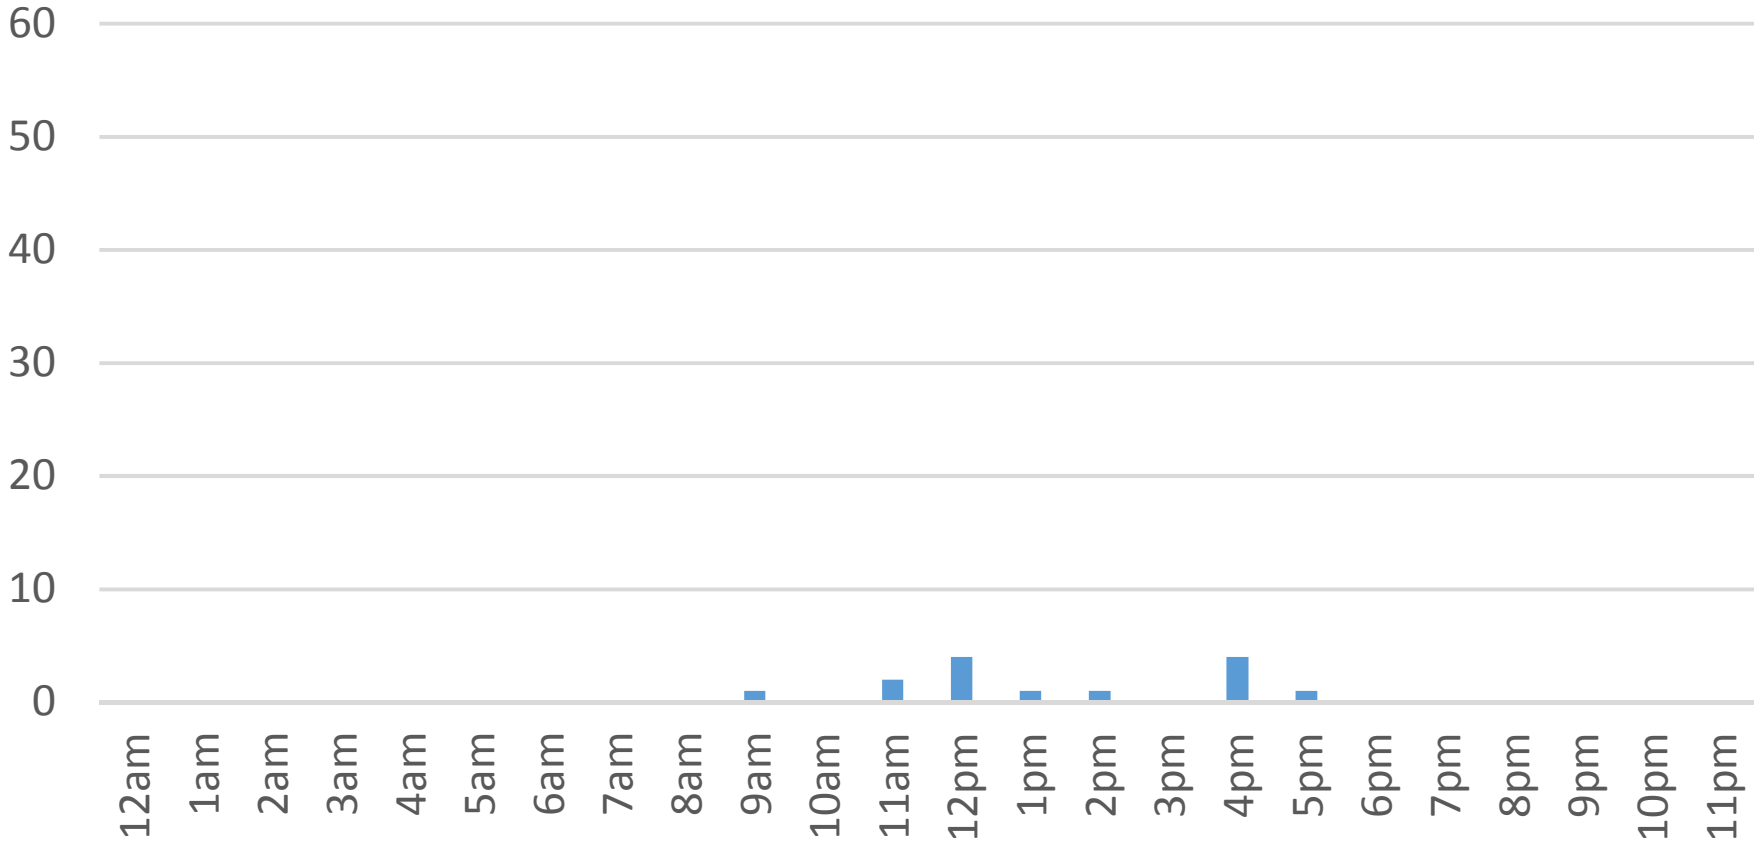

Squalicum Creek Trail Daily Data

Saturday, December 24, 2016