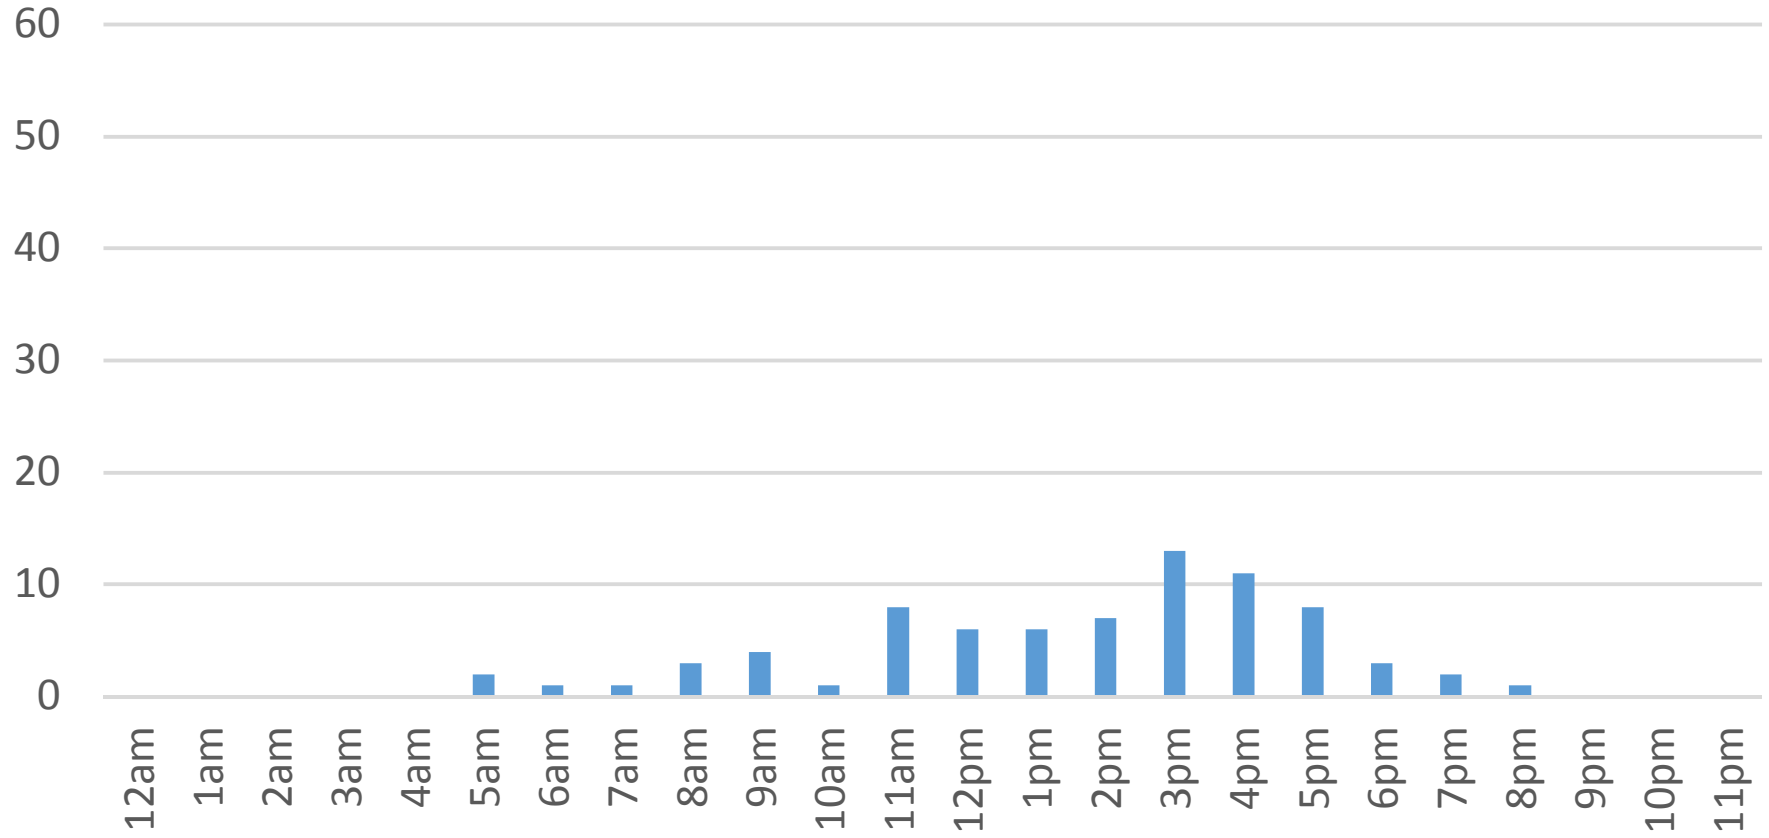

Squalicum Creek Trail Daily Data

Tuesday, December 06, 2016