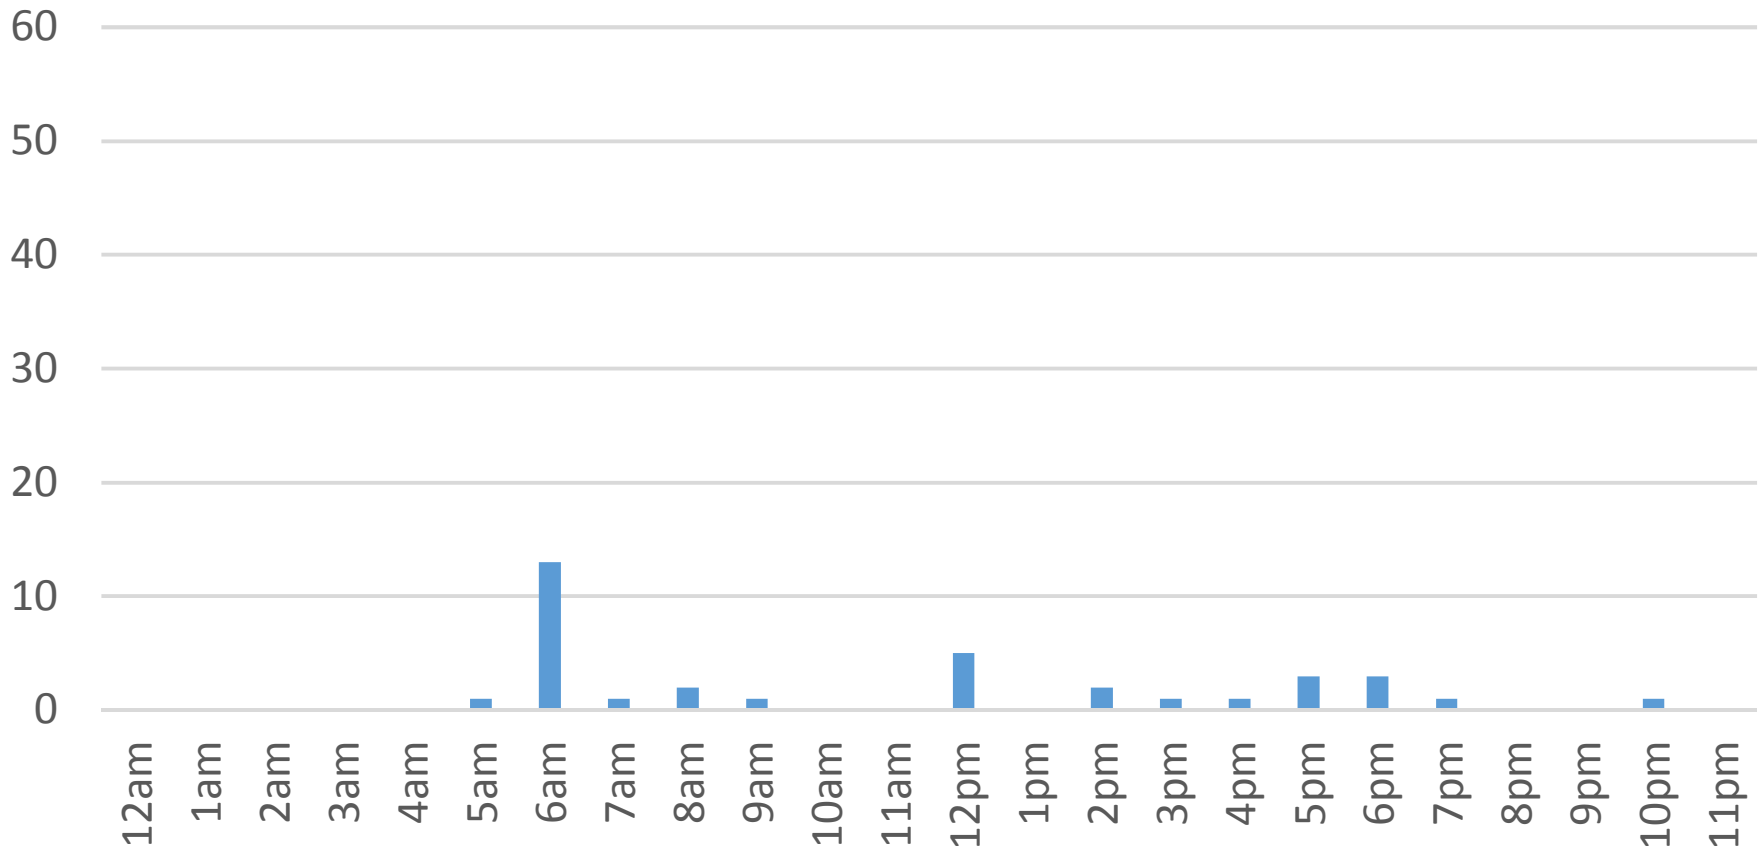

Squalicum Creek Trail Daily Data

Wednesday, December 14, 2016