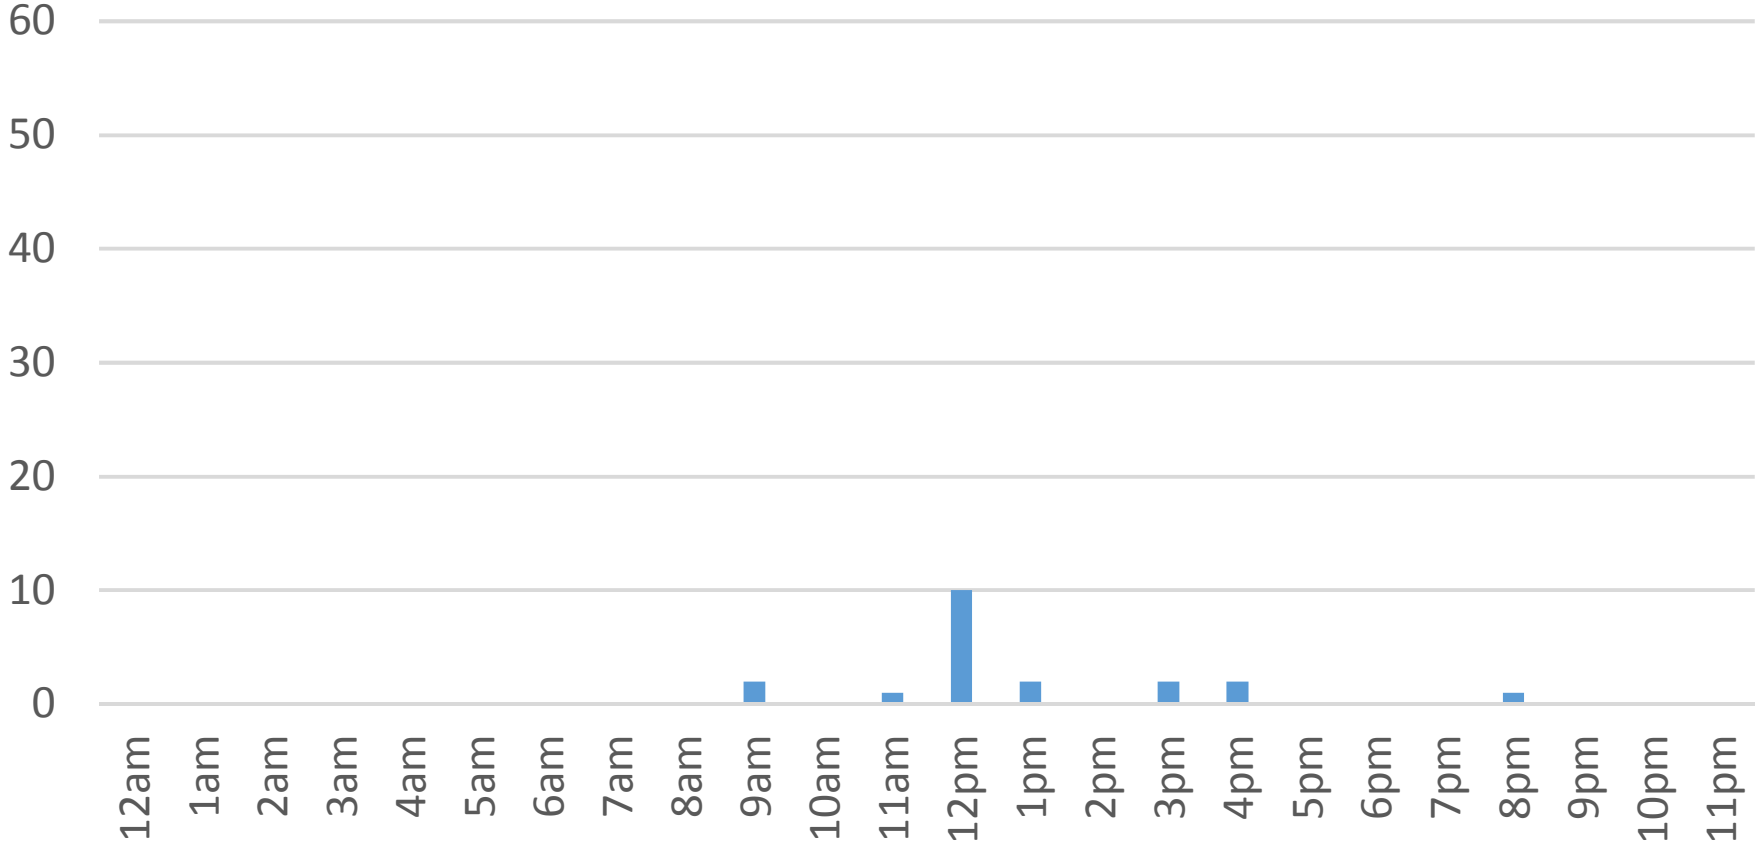

Squalicum Creek Trail Daily Data

Saturday, December 31, 2016