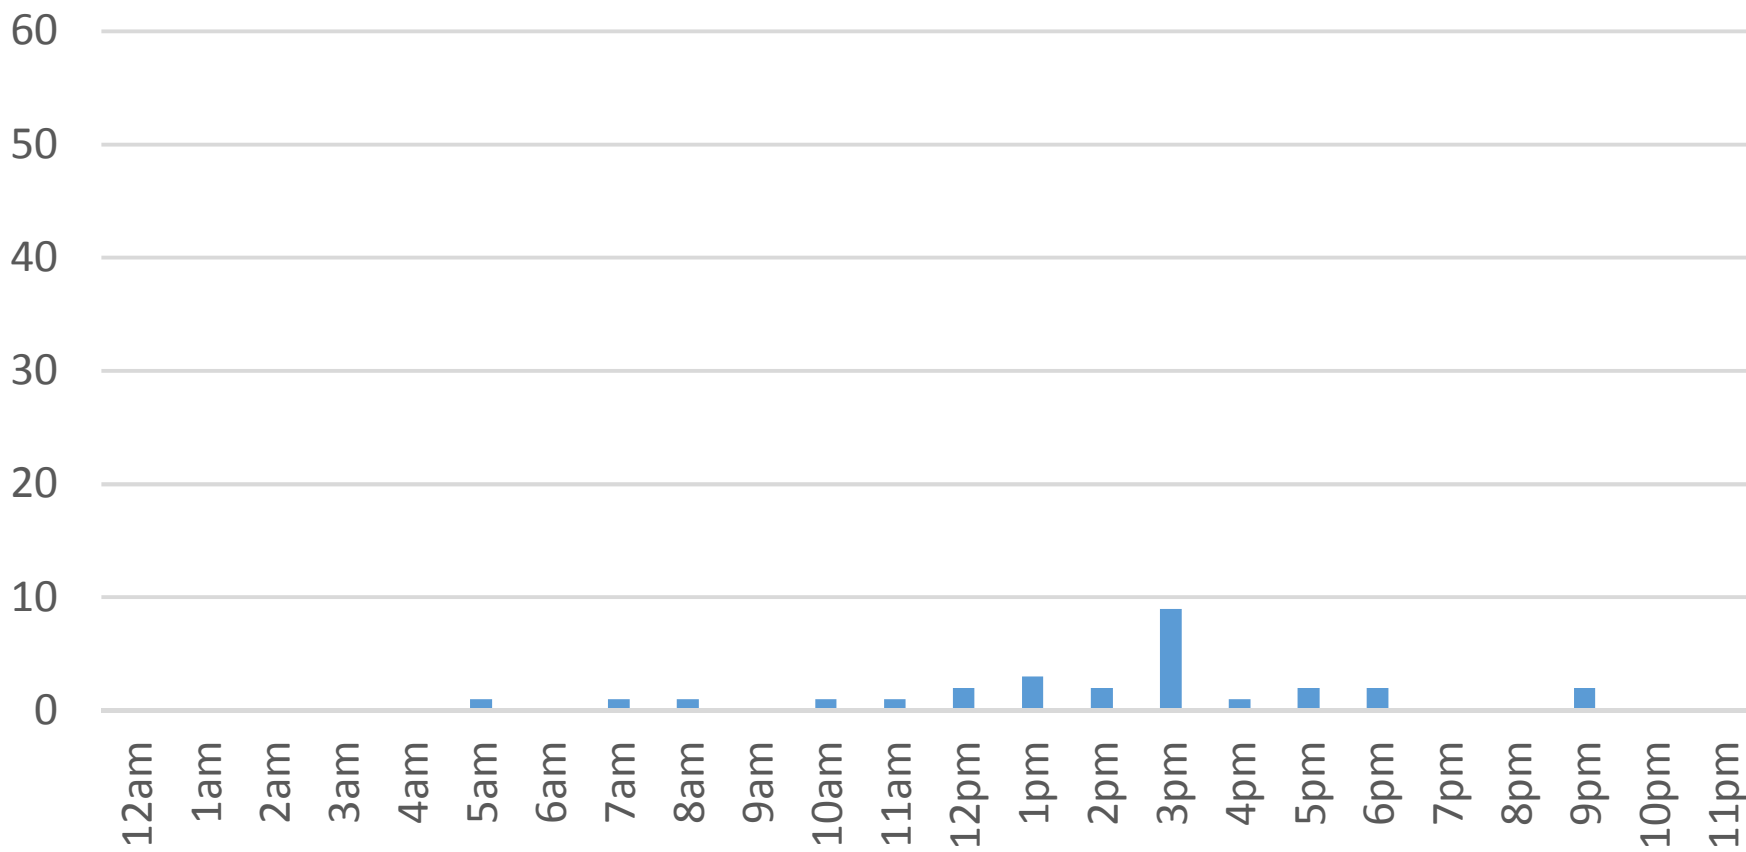

Squalicum Creek Trail Daily Data

Friday, December 09, 2016

Squalicum Creek Trail Daily Data

Saturday, December 10, 2016

Squalicum Creek Trail Daily Data

Sunday, December 11, 2016

Squalicum Creek Trail Daily Data