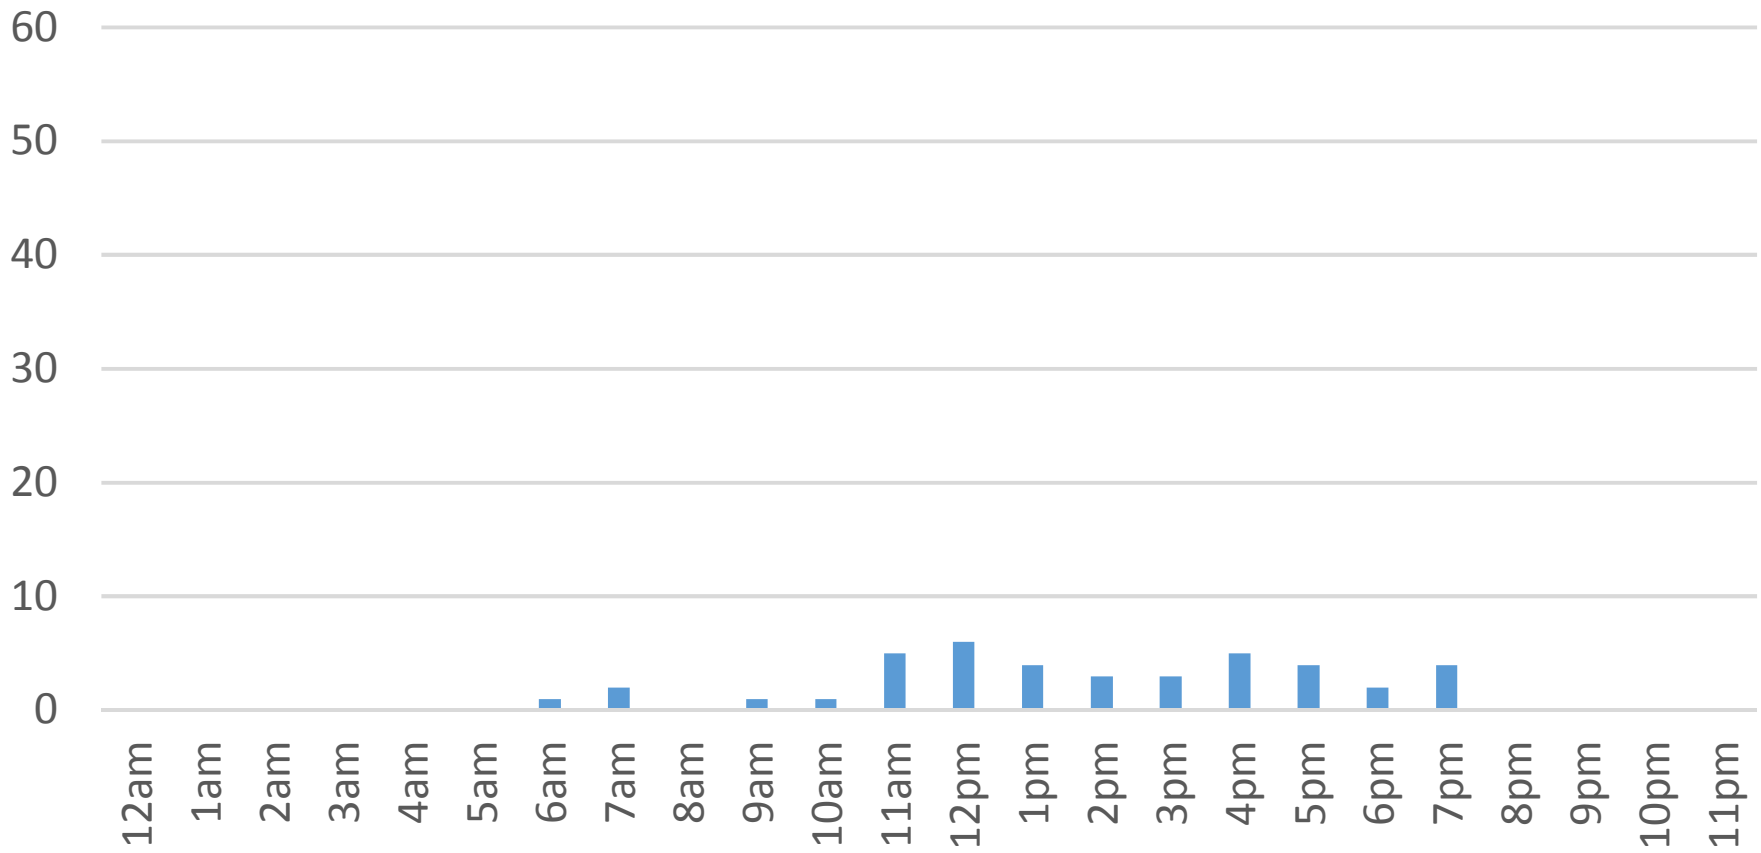

Squalicum Creek Trail Daily Data

Friday, December 23, 2016

Squalicum Creek Trail Daily Data

Saturday, December 24, 2016

Squalicum Creek Trail Daily Data

Sunday, December 25, 2016

Squalicum Creek Trail Daily Data

Monday, December 26, 2016

Squalicum Creek Trail Daily Data

Tuesday, December 27, 2016

Squalicum Creek Trail Daily Data

Wednesday, December 28, 2016

Squalicum Creek Trail Daily Data

Thursday, December 29, 2016