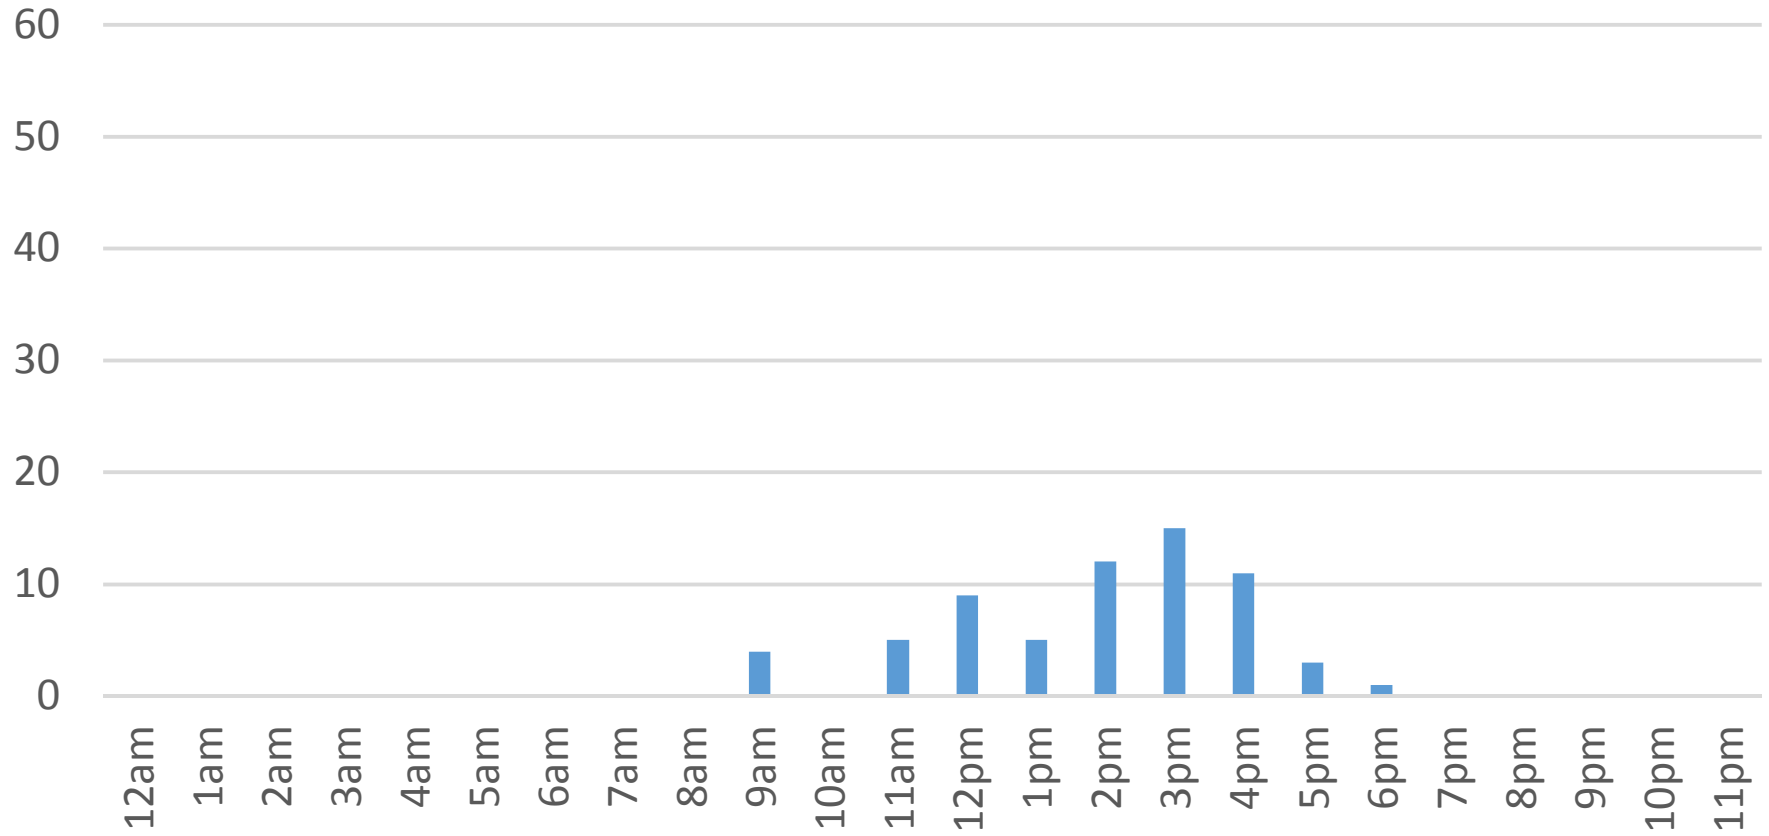

Weekly Profile

Monday	11%
Tuesday	15%
Wednesday	15%
Thursday	16%
Friday	17%
Saturday	11%
Sunday	15%

Squalicum Creek Trail December 2016

Total = 1,301 Counts

Squalicum Creek Trail Daily Data

Thursday, December 01, 2016

Squalicum Creek Trail Daily Data

Friday, December 02, 2016

Squalicum Creek Trail Daily Data

Saturday, December 03, 2016

Squalicum Creek Trail Daily Data

Sunday, December 04, 2016

Squalicum Creek Trail Daily Data