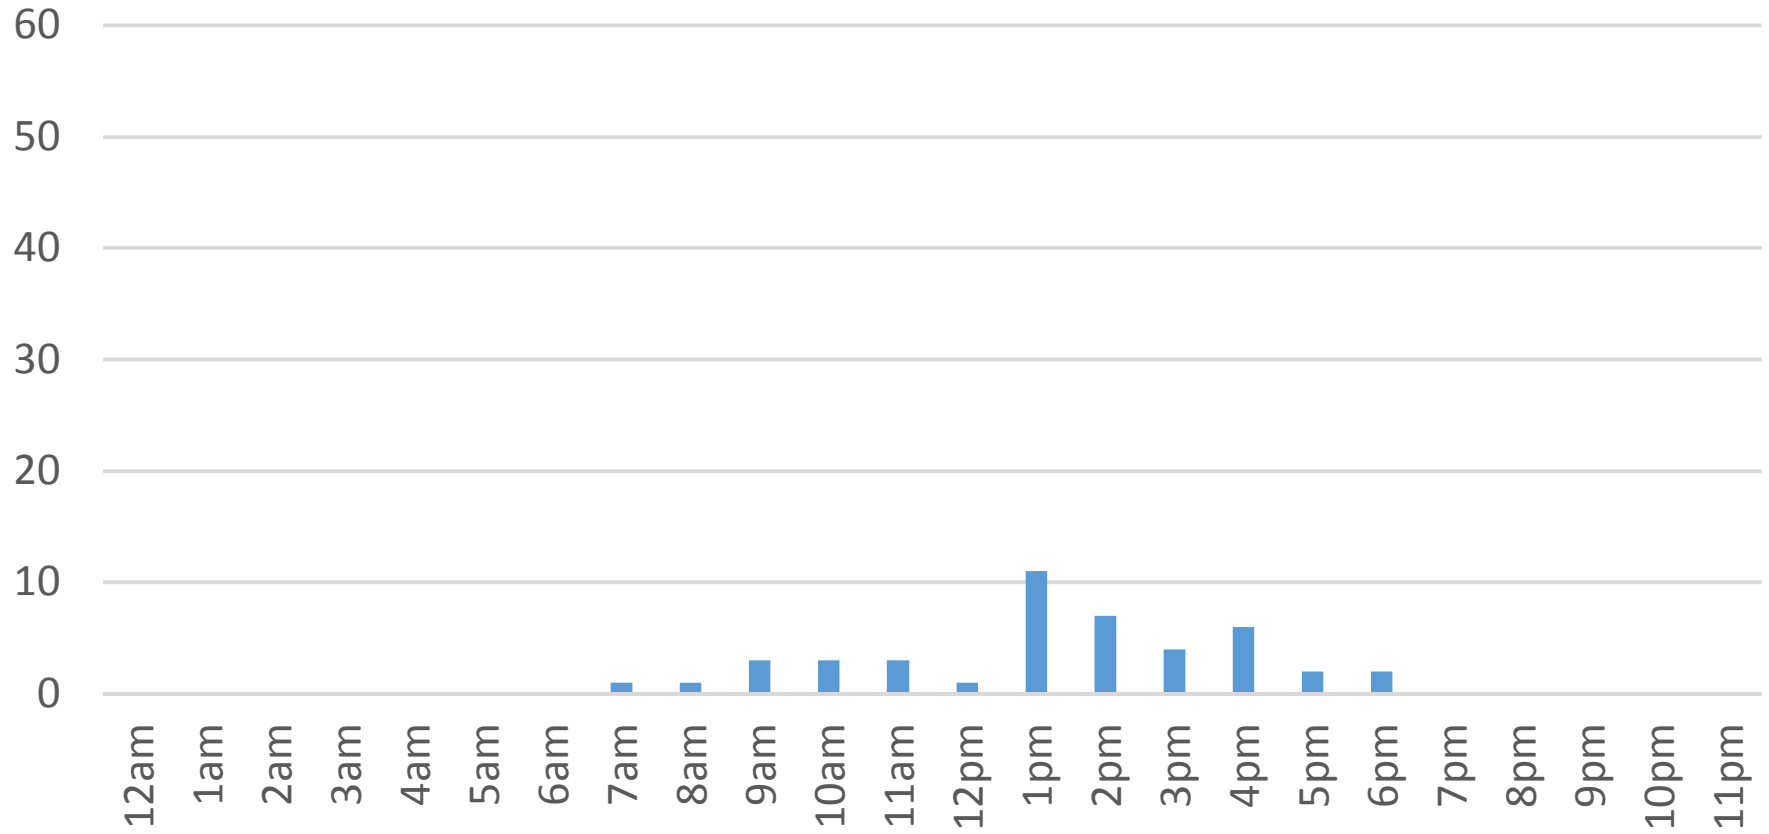

Monday, December 05, 2016

Squalicum Creek Trail Daily Data

Tuesday, December 06, 2016

Squalicum Creek Trail Daily Data

Wednesday, December 07, 2016

Squalicum Creek Trail Daily Data

Thursday, December 08, 2016