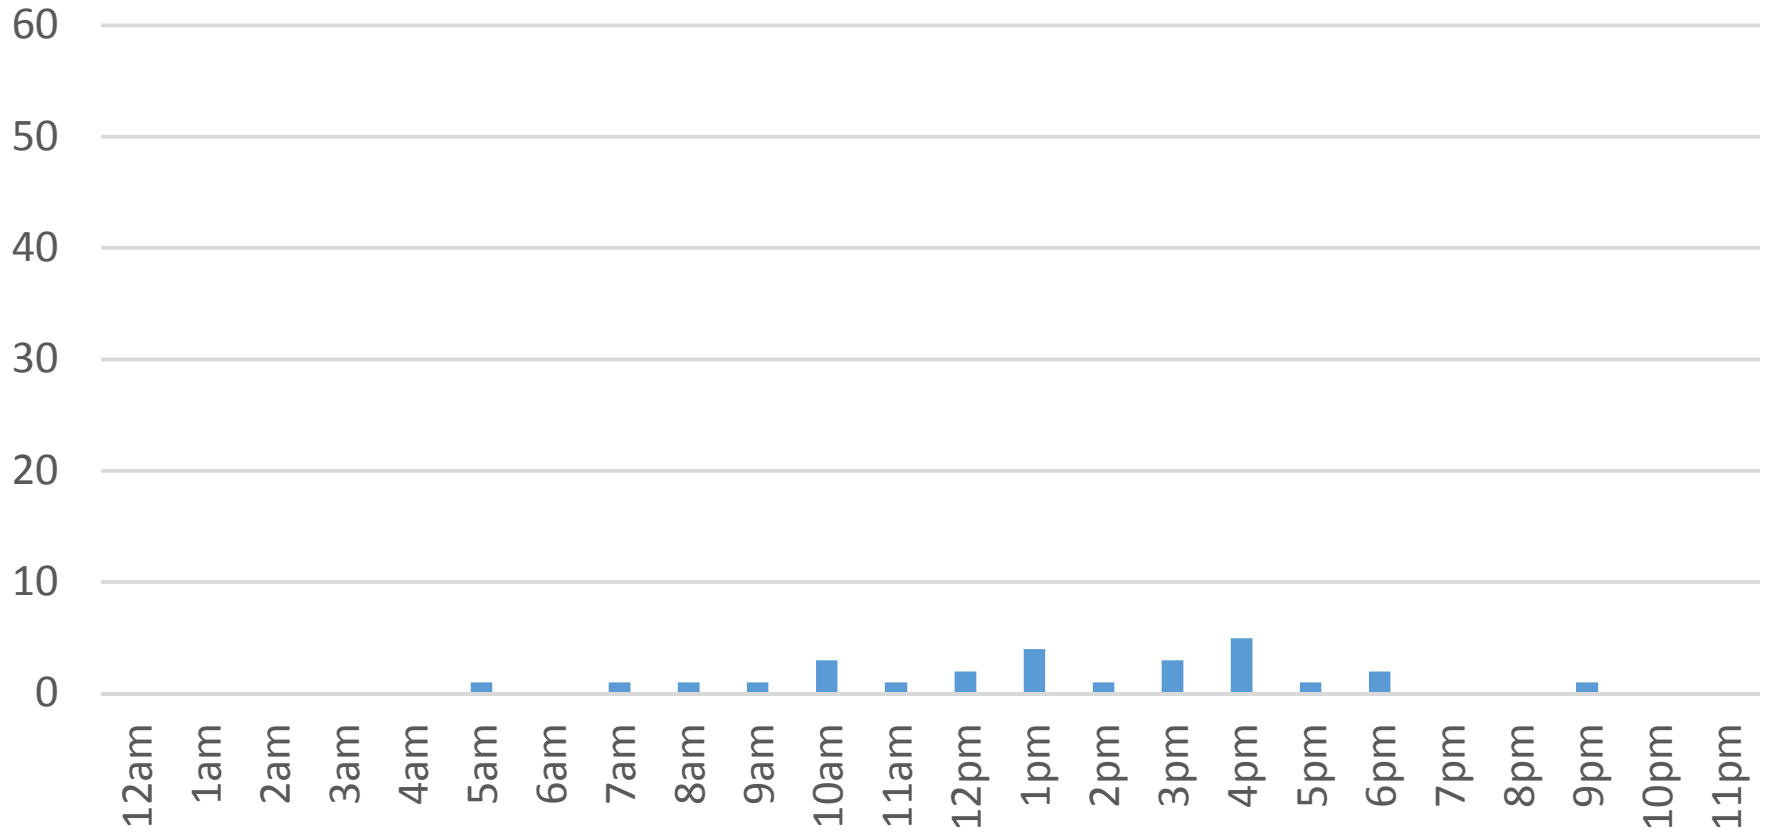

Squalicum Creek Trail Daily Data

Wednesday, December 07, 2016