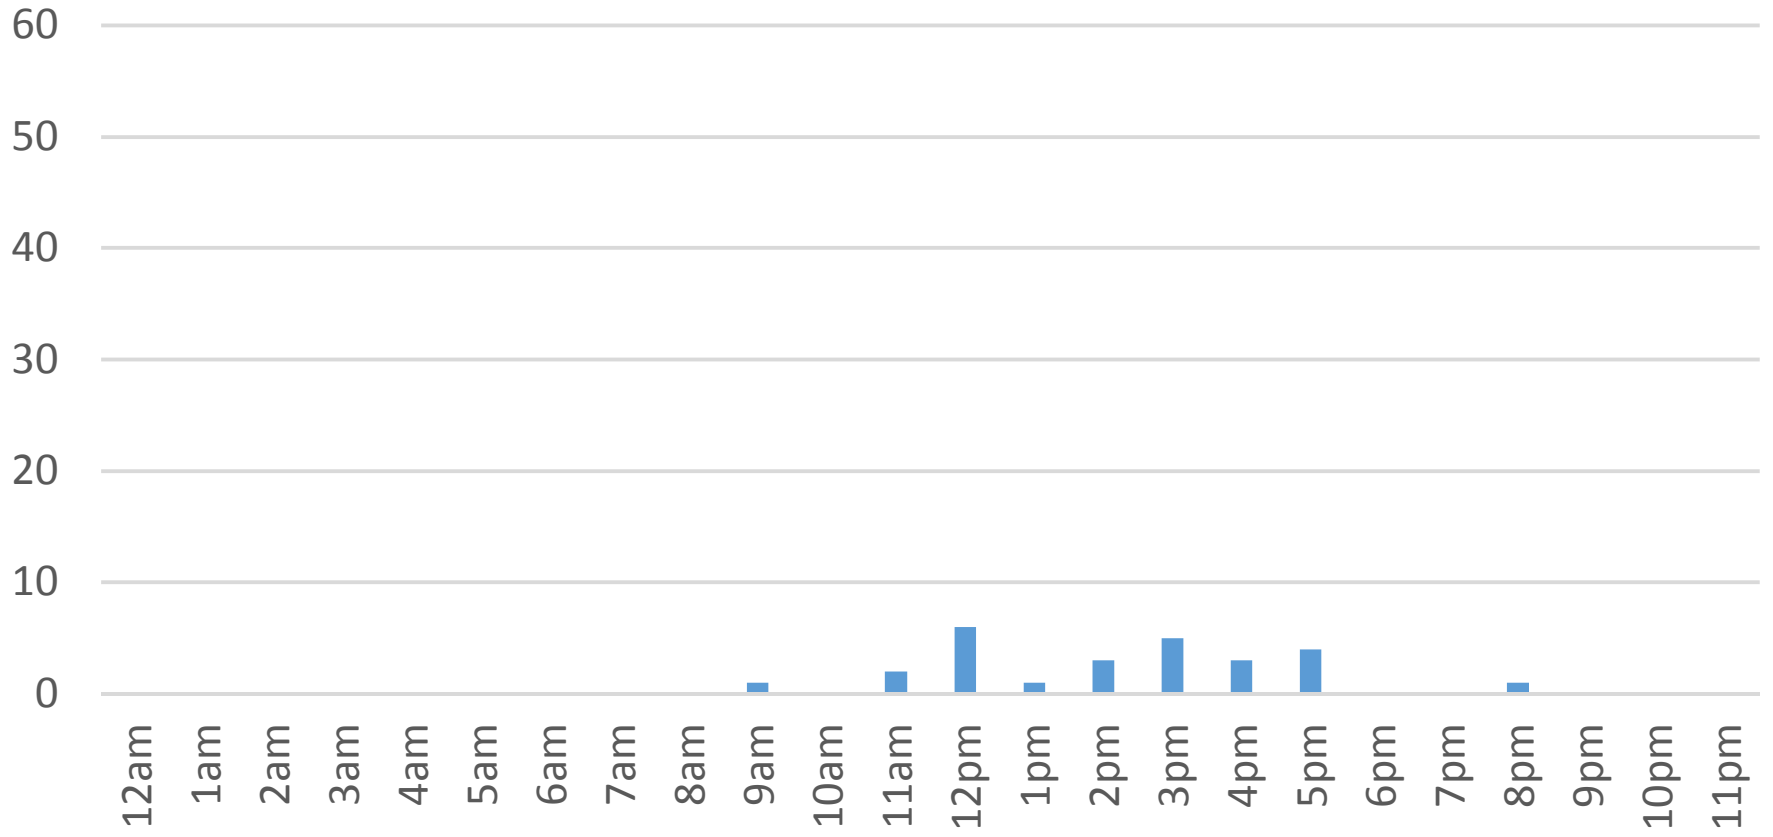

Locust Beach Trail Daily Data

Thursday, December 08, 2016