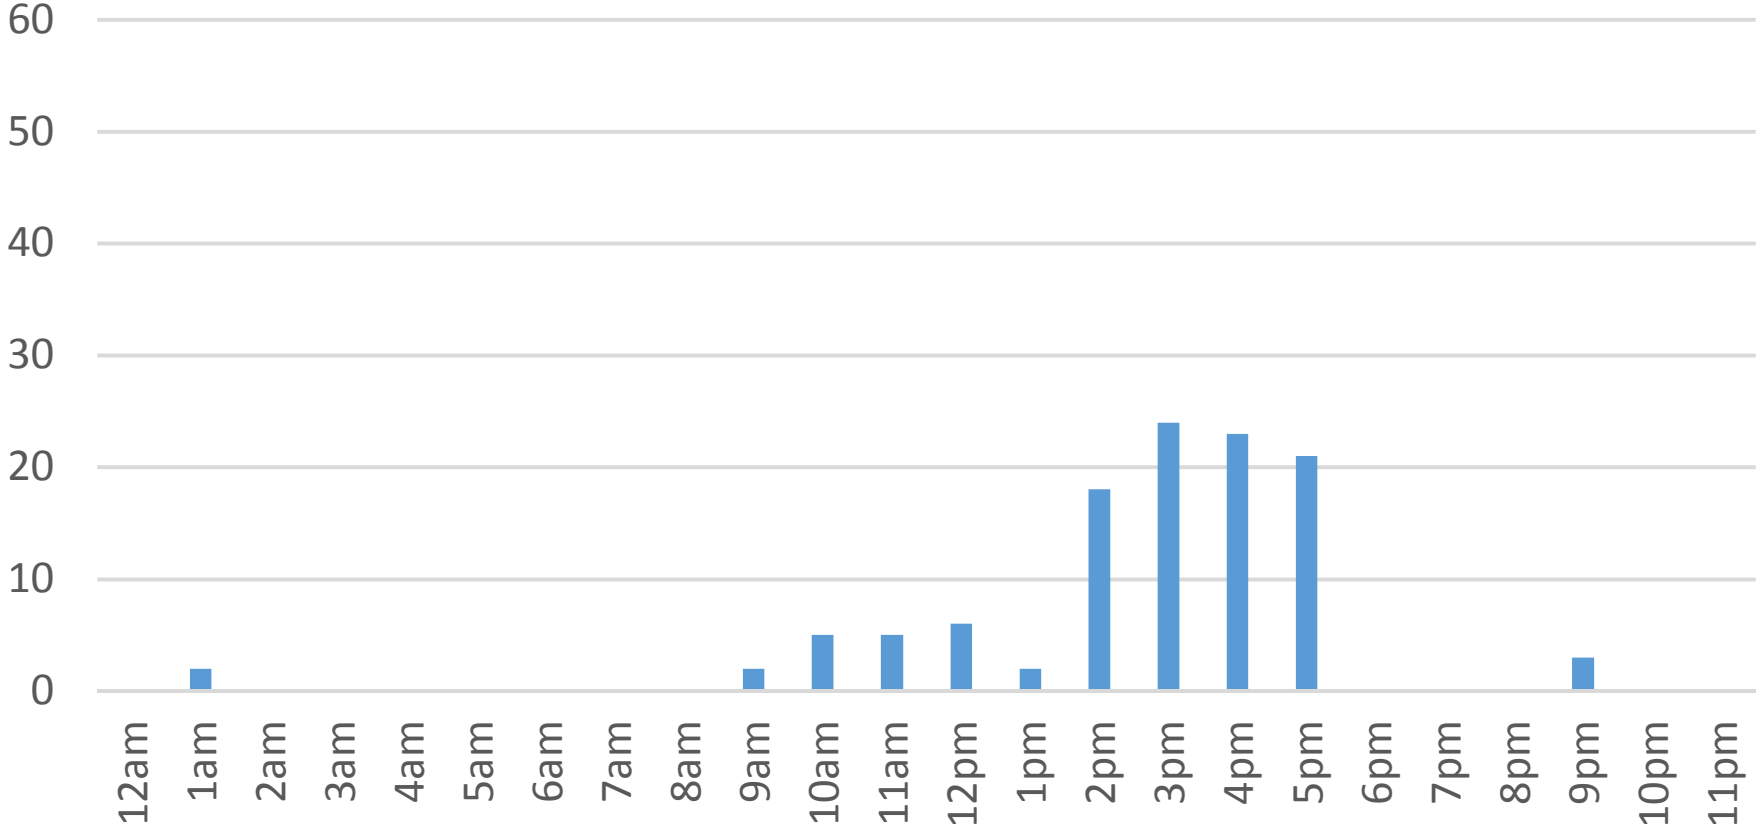

Locust Beach Trail Daily Data

Sunday, December 04, 2016