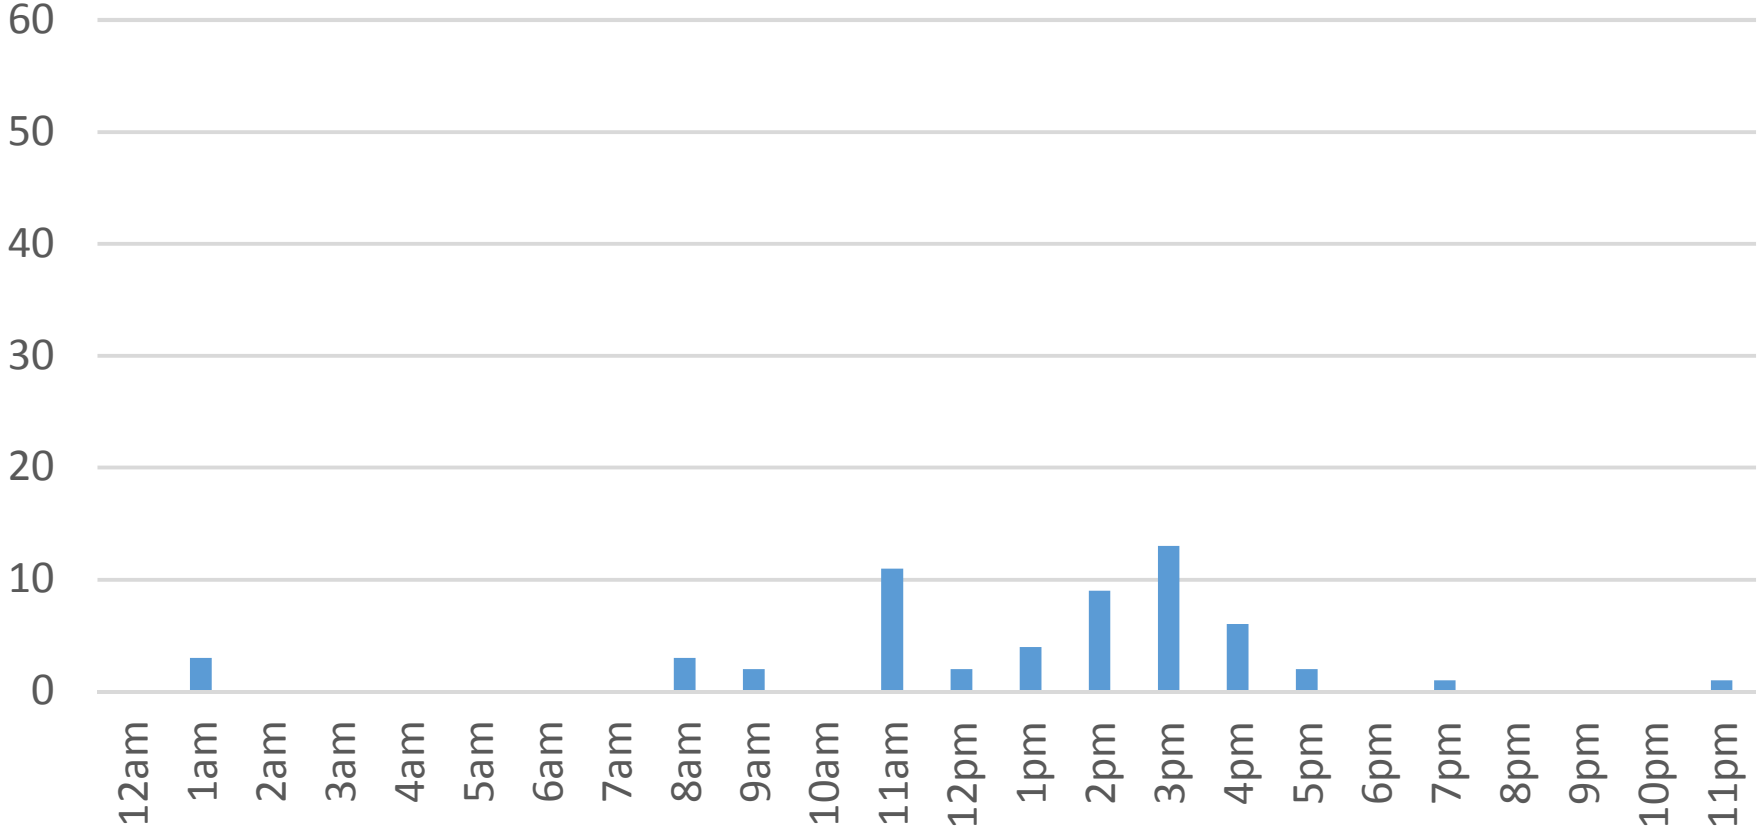

Locust Beach Trail Daily Data

Saturday, December 03, 2016