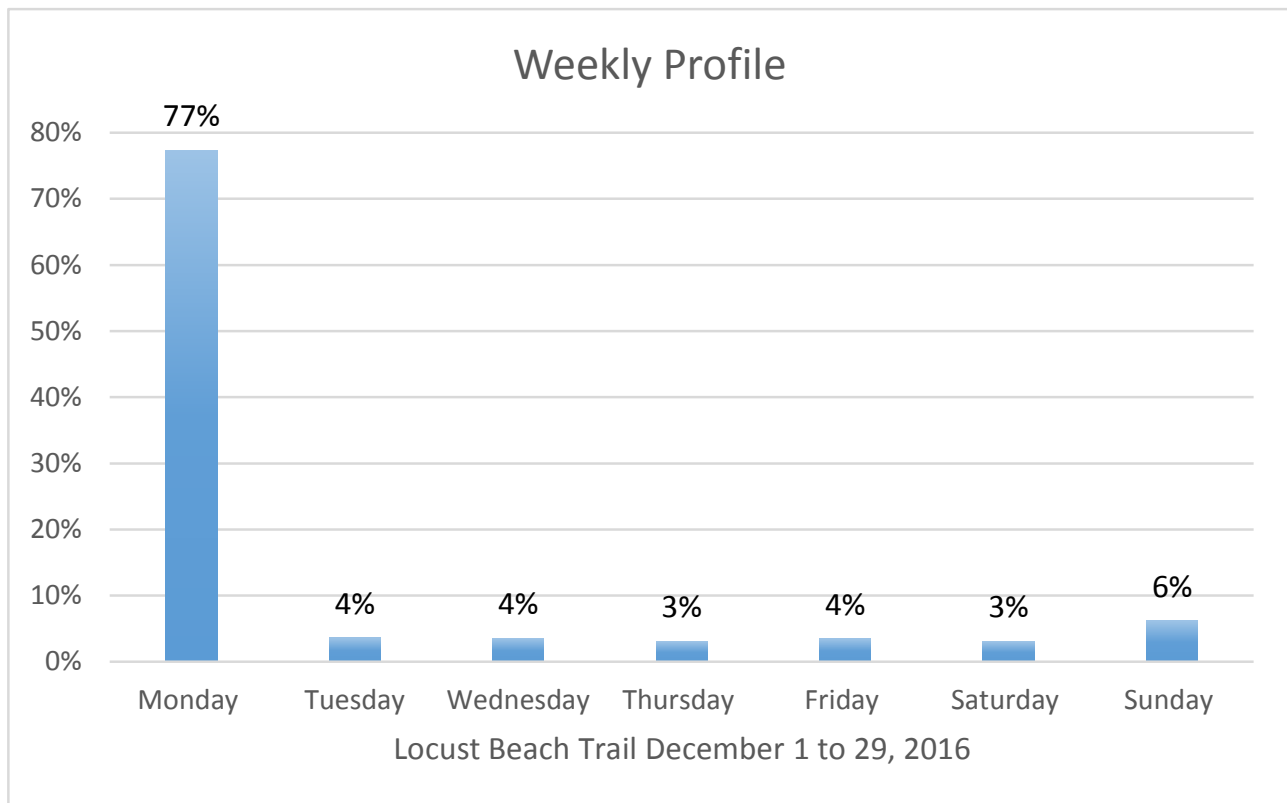

# Locust Beach Trail Data Figures

Daily Average	173
Average Weekend Day	58
Average Weekday	216

Highest Daily Count 3739

Busiest Day of the Week Monday, December 12, 2016

## Weekly Profile

Monday	77%
Tuesday	4%
Wednesday	4%
Thursday	3%
Friday	4%
Saturday	3%
Sunday	6%

Total = 5,007 counts