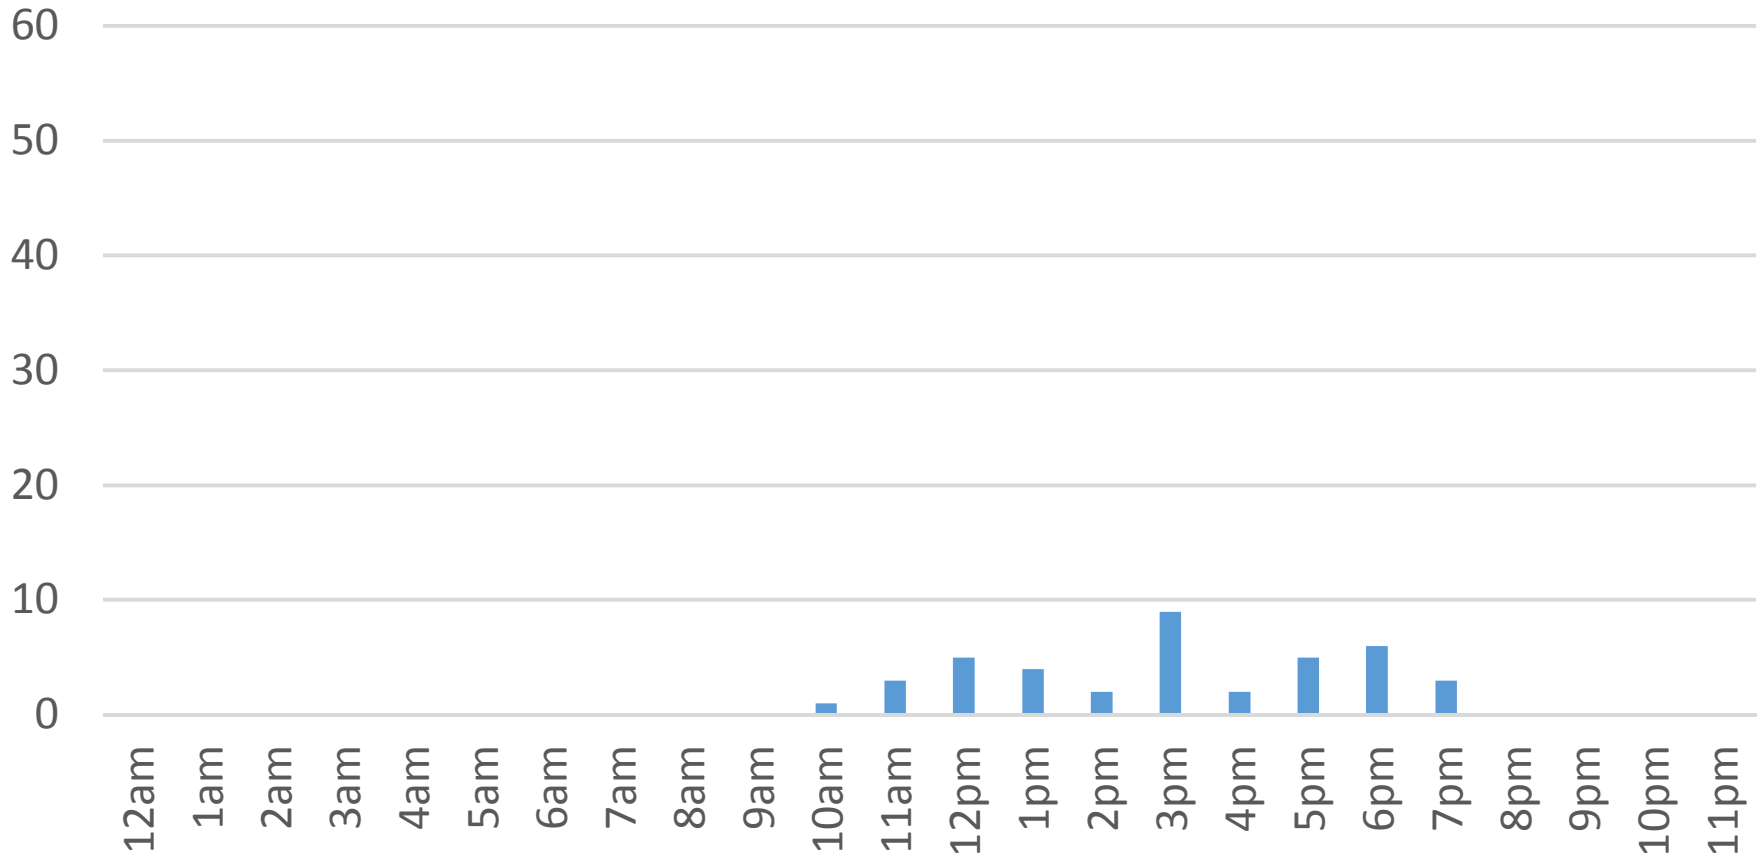

Locust Beach Trail Daily Data

Sunday, December 11, 2016