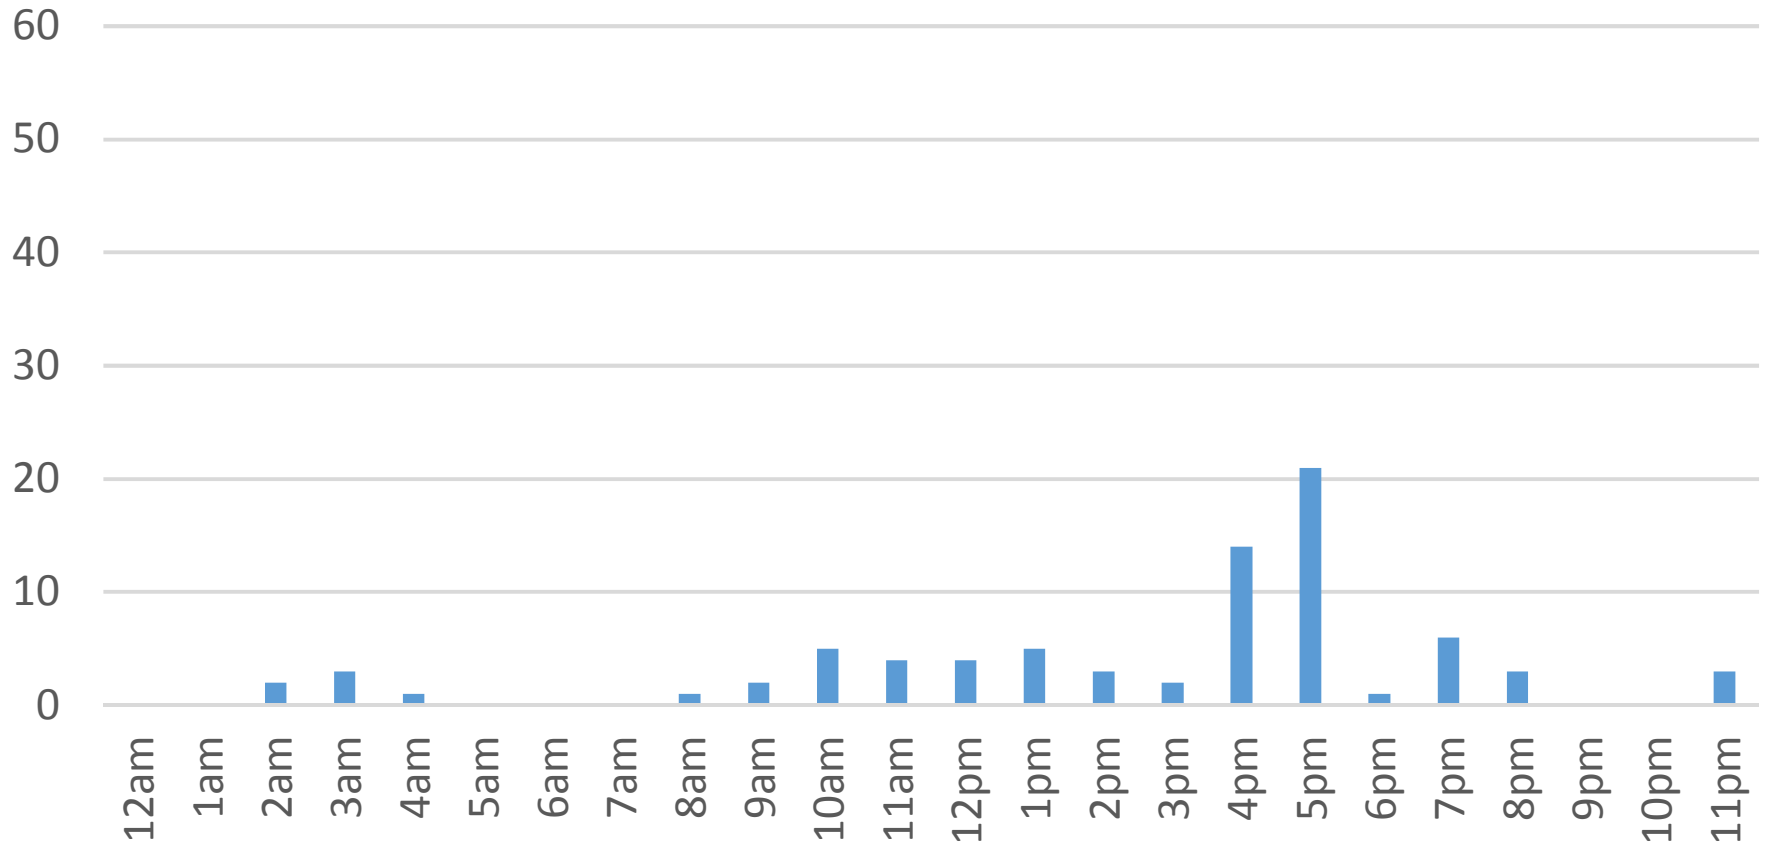

Locust Beach Trail Daily Data

Wednesday, December 21, 2016