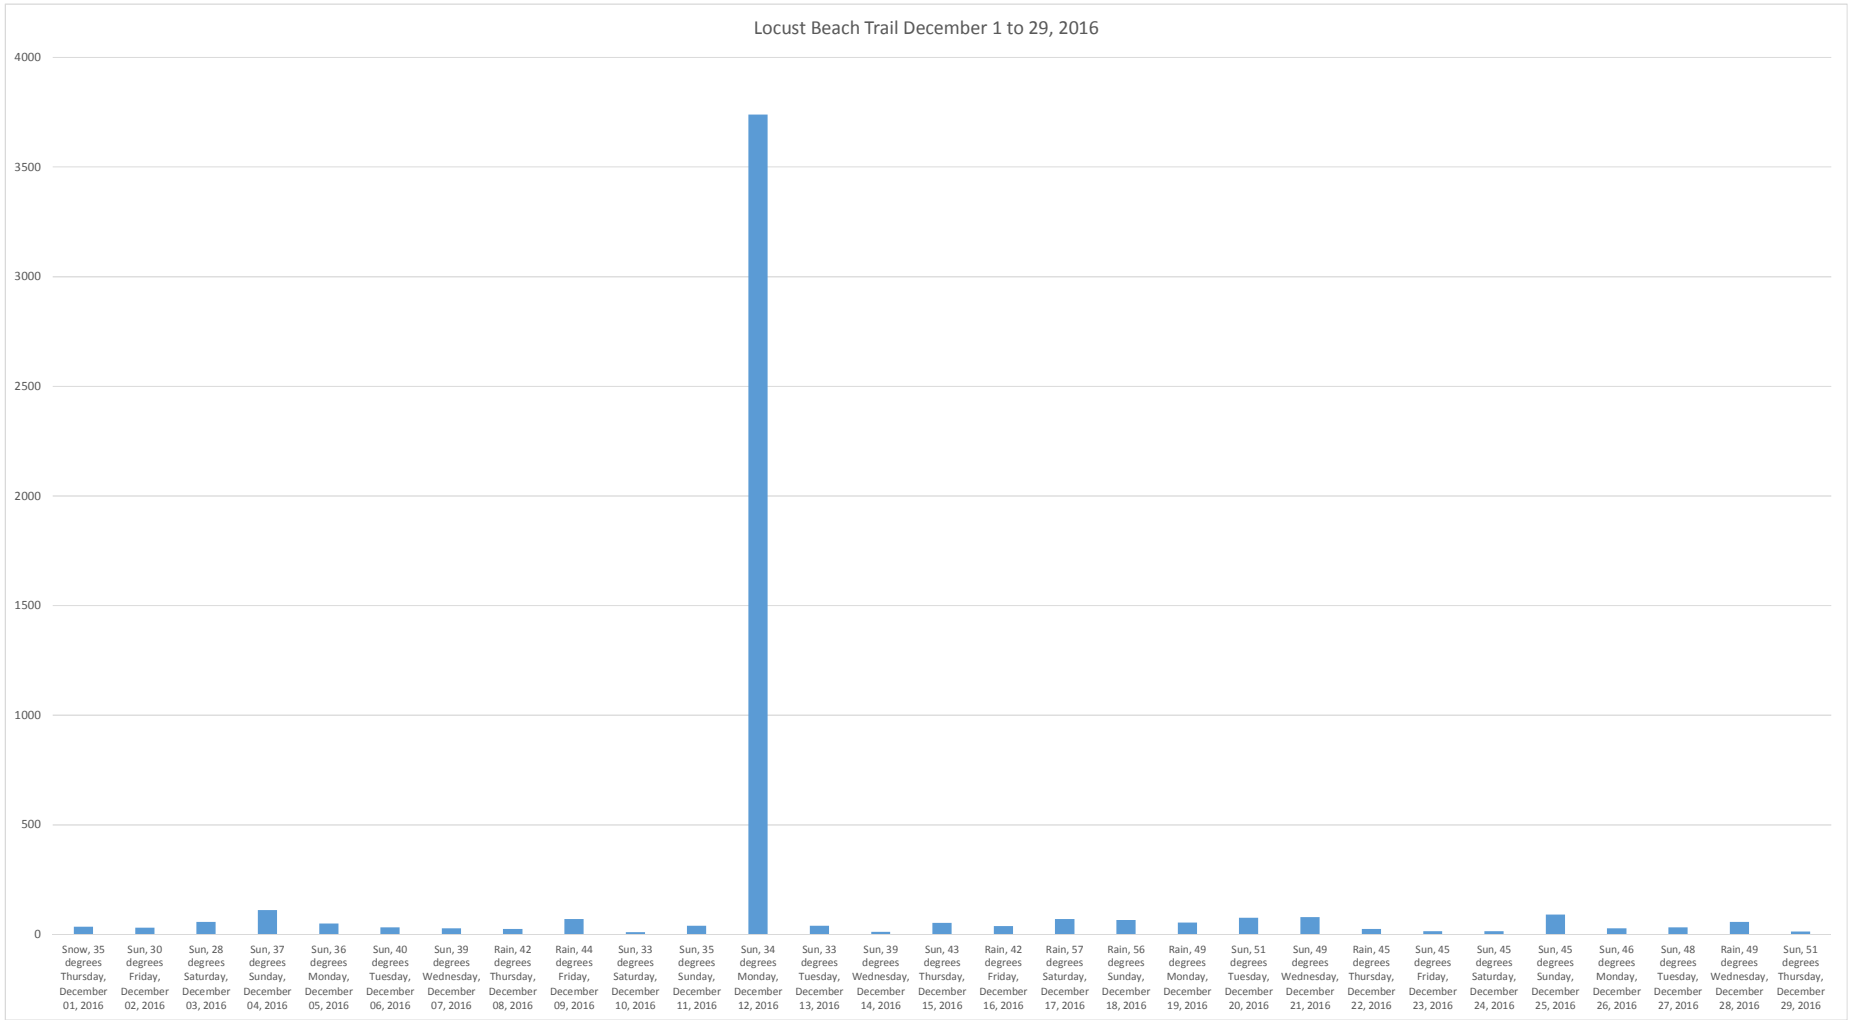

# Locust Beach Trail Data Figures

Daily Average	173
Average Weekend Day	58
Average Weekday	216

Highest Daily Count 3739

Busiest Day of the Week Monday, December 12, 2016

## Weekly Profile

Monday	77%
Tuesday	4%
Wednesday	4%
Thursday	3%
Friday	4%
Saturday	3%
Sunday	6%

Total = 5,007 counts