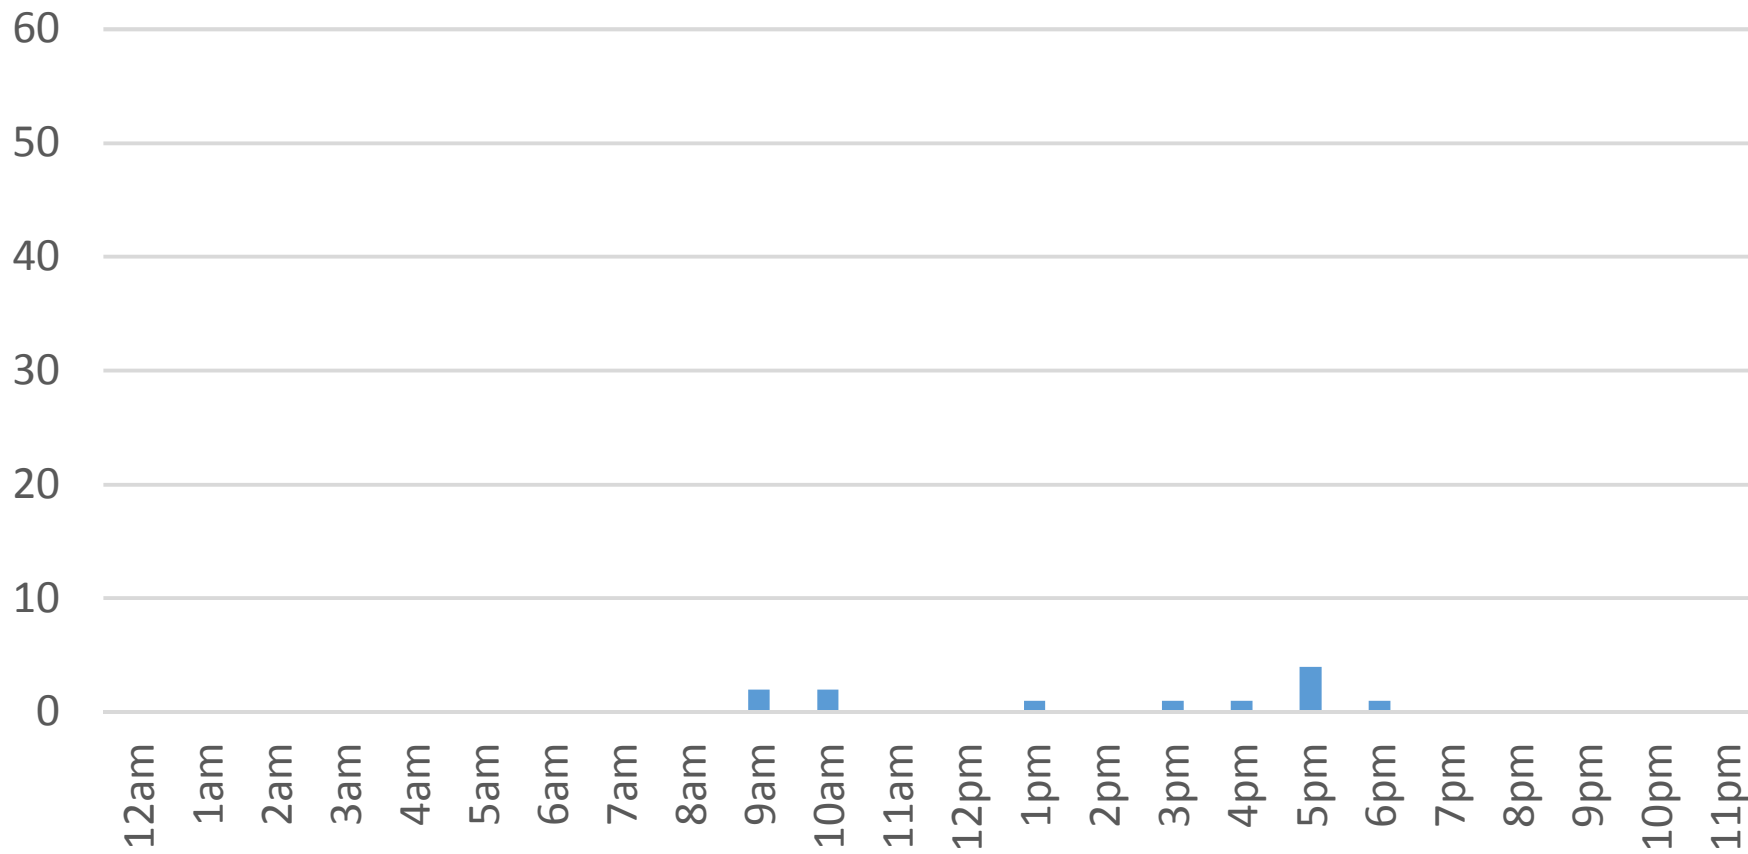

Locust Beach Trail Daily Data

Wednesday, December 14, 2016