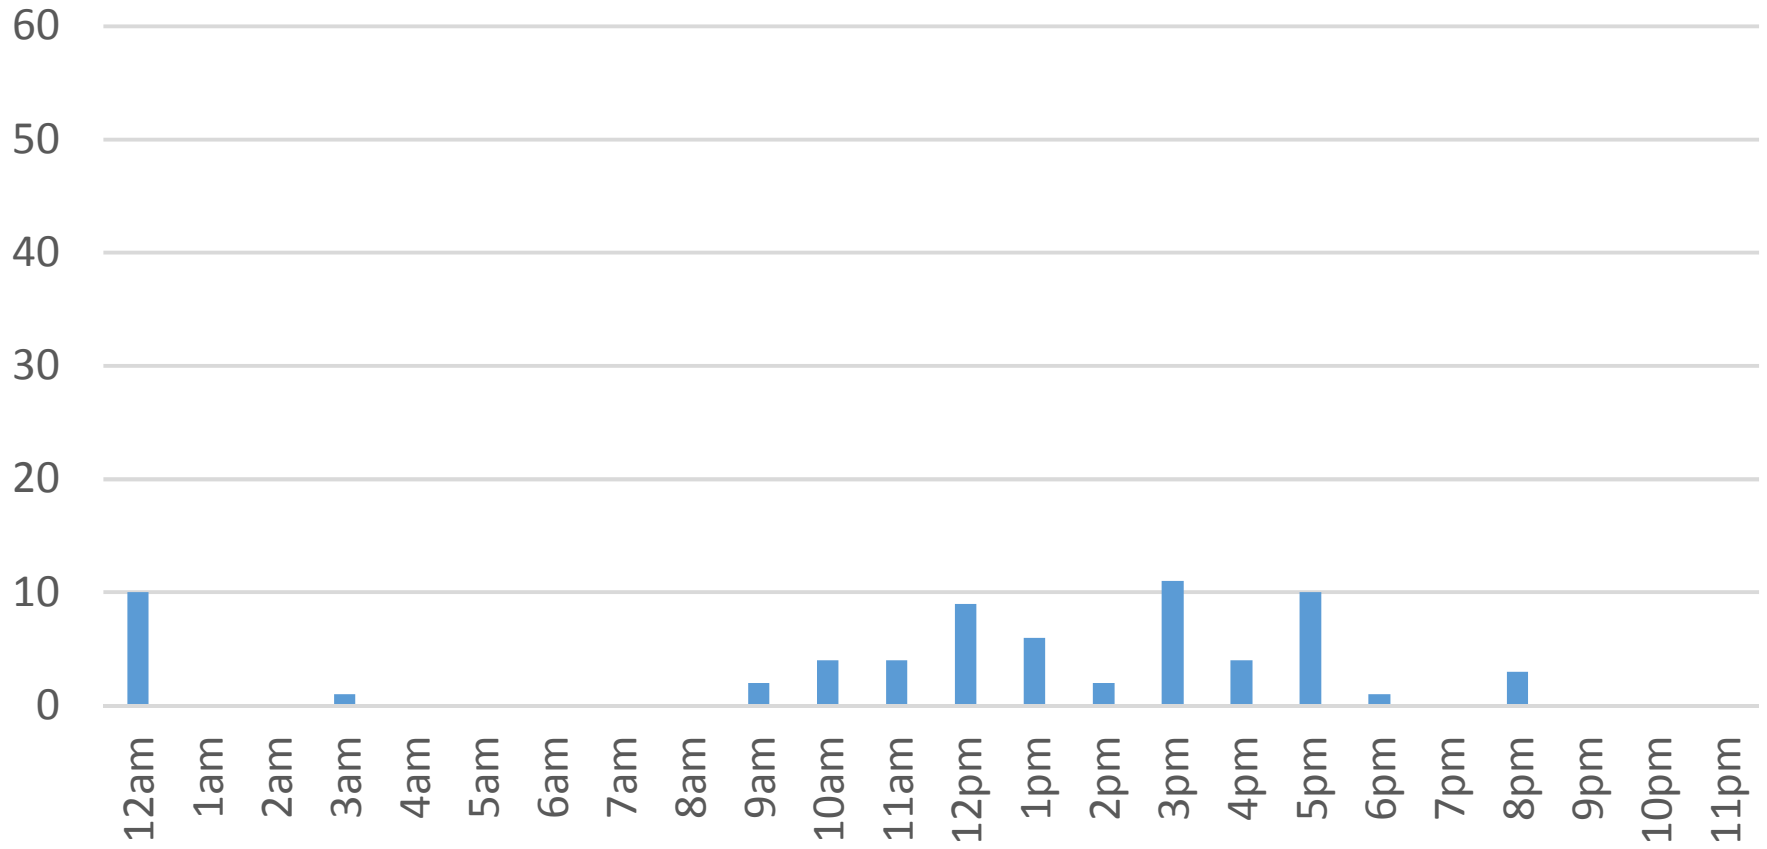

Locust Beach Trail Daily Data

Sunday, December 18, 2016