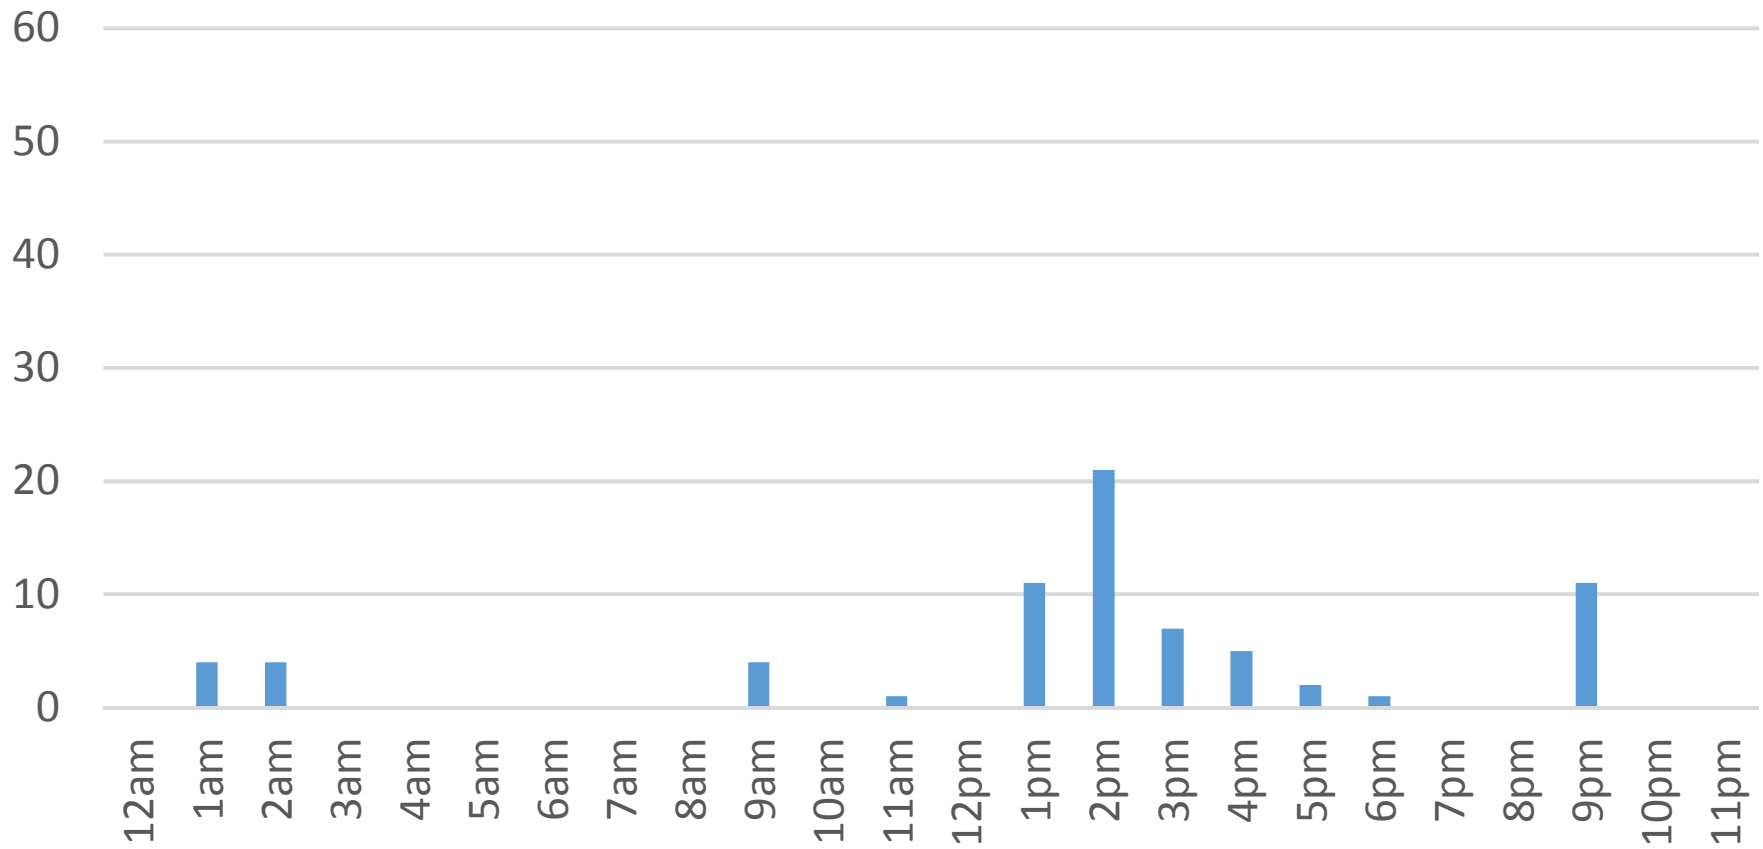

Locust Beach Trail Daily Data

Friday, December 09, 2016