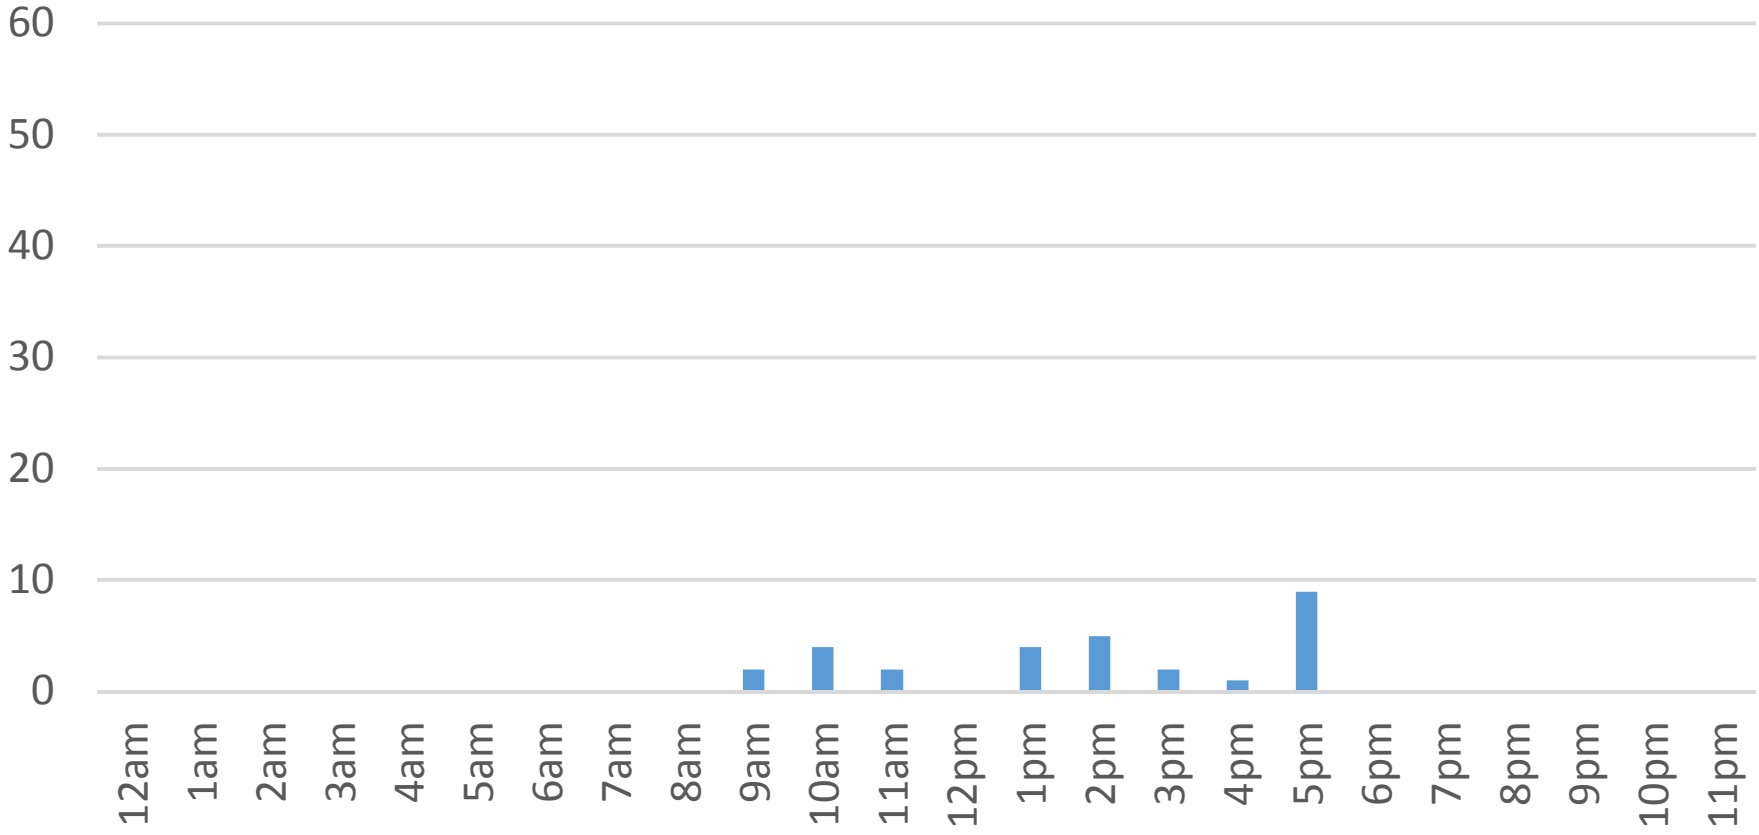

Locust Beach Trail Daily Data

Wednesday, December 07, 2016