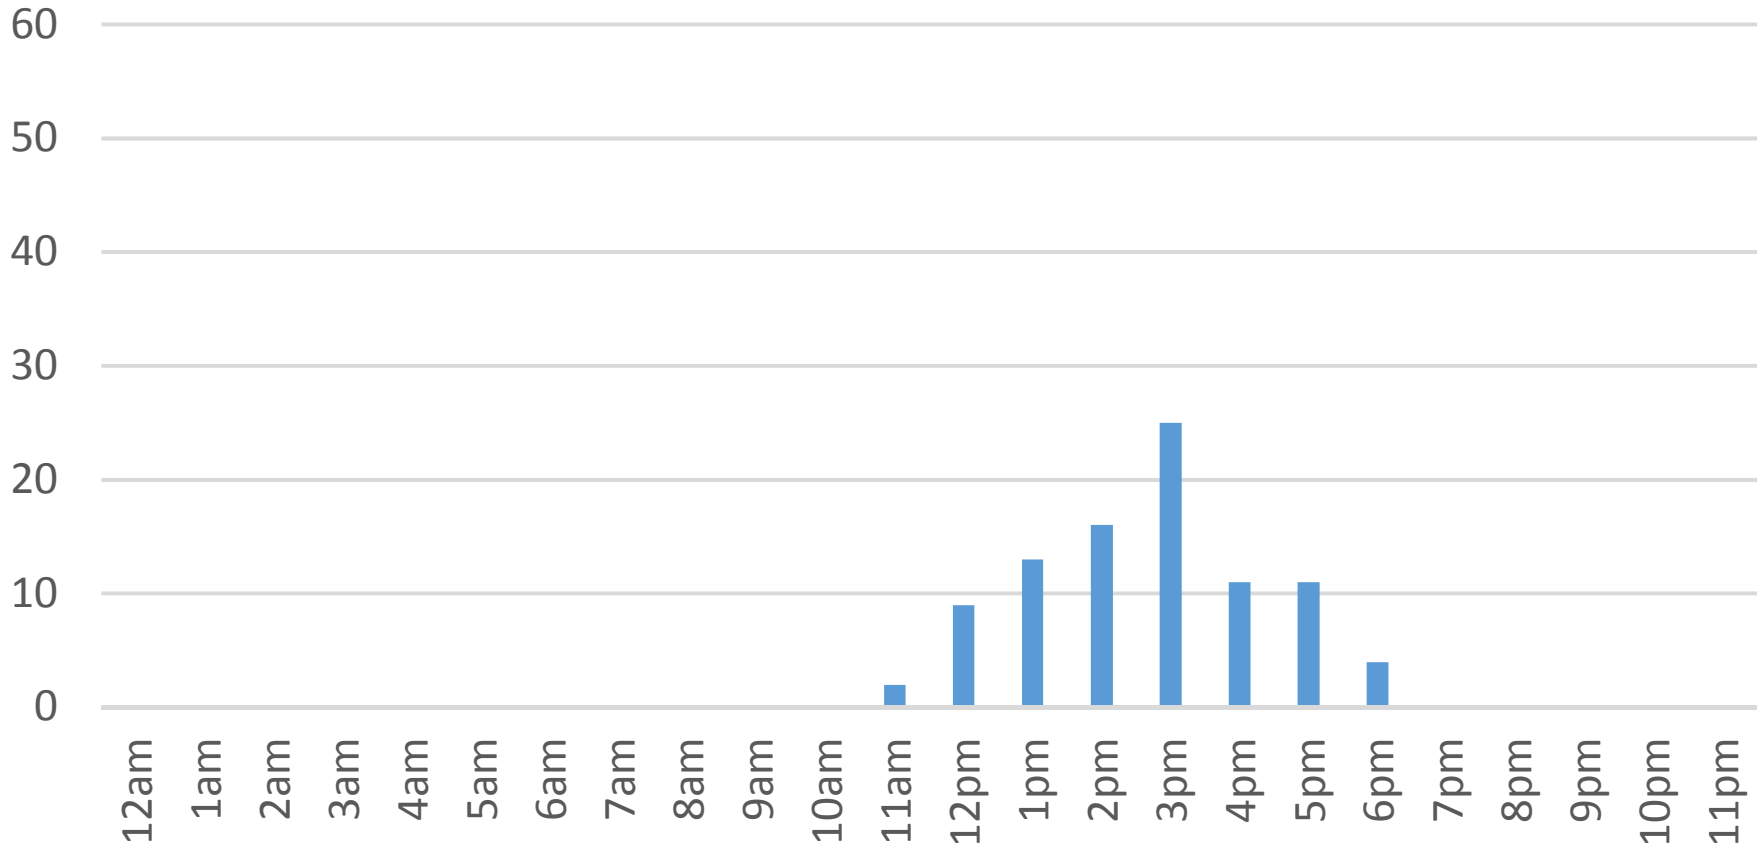

Locust Beach Trail Daily Data

Sunday, December 25, 2016