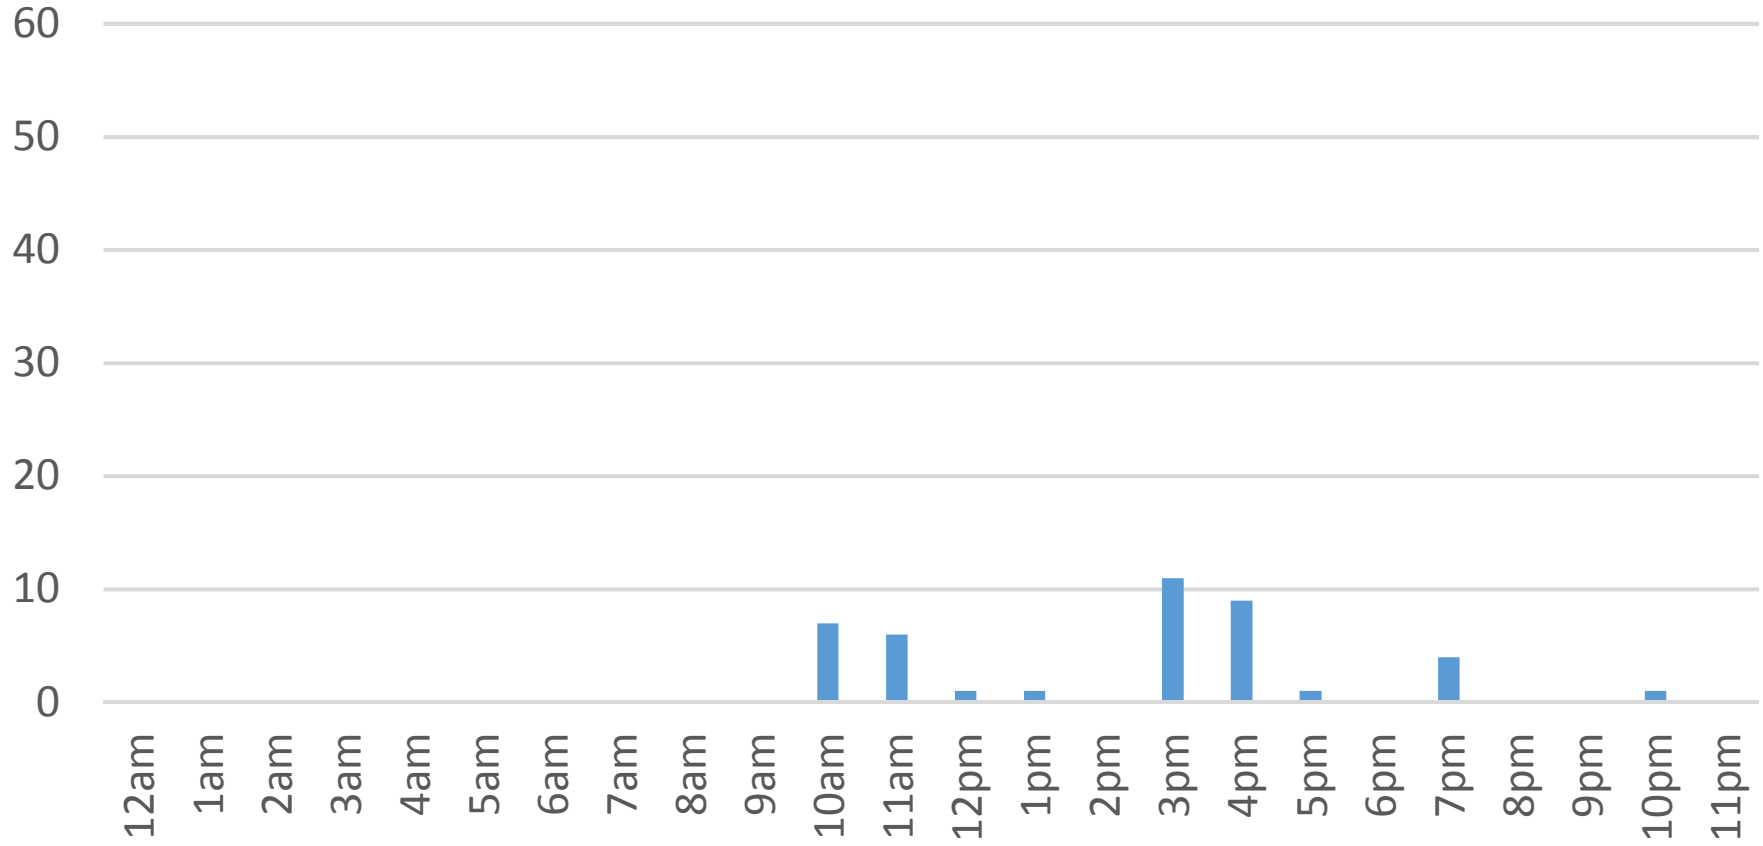

Locust Beach Trail Daily Data

Tuesday, December 13, 2016