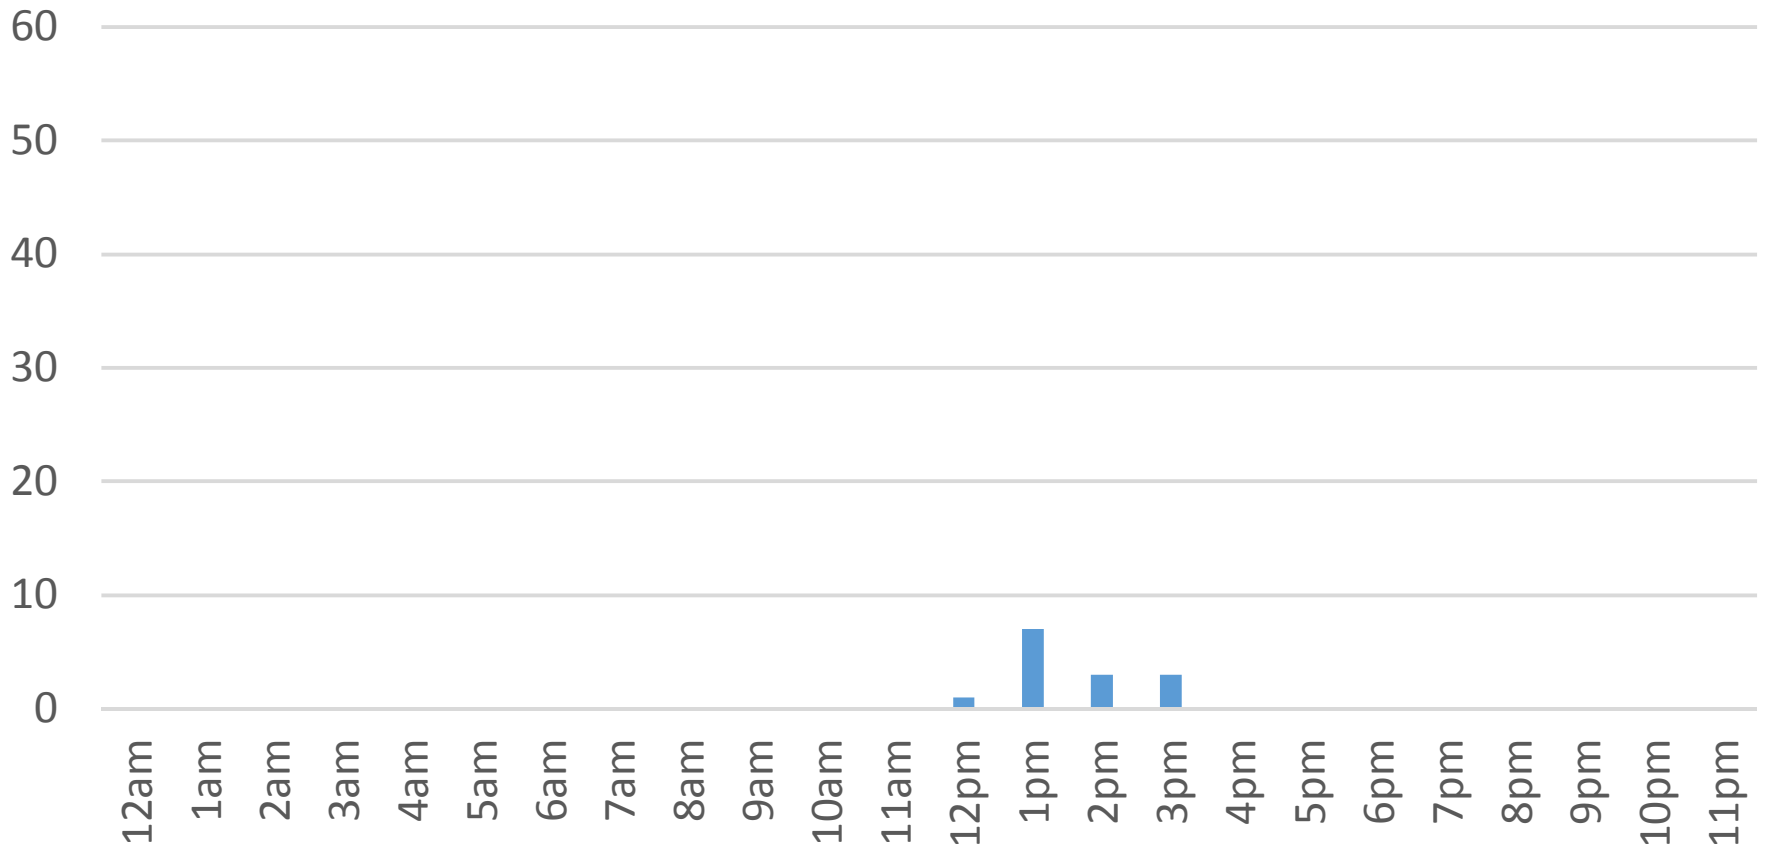

Locust Beach Trail Daily Data

Thursday, December 29, 2016