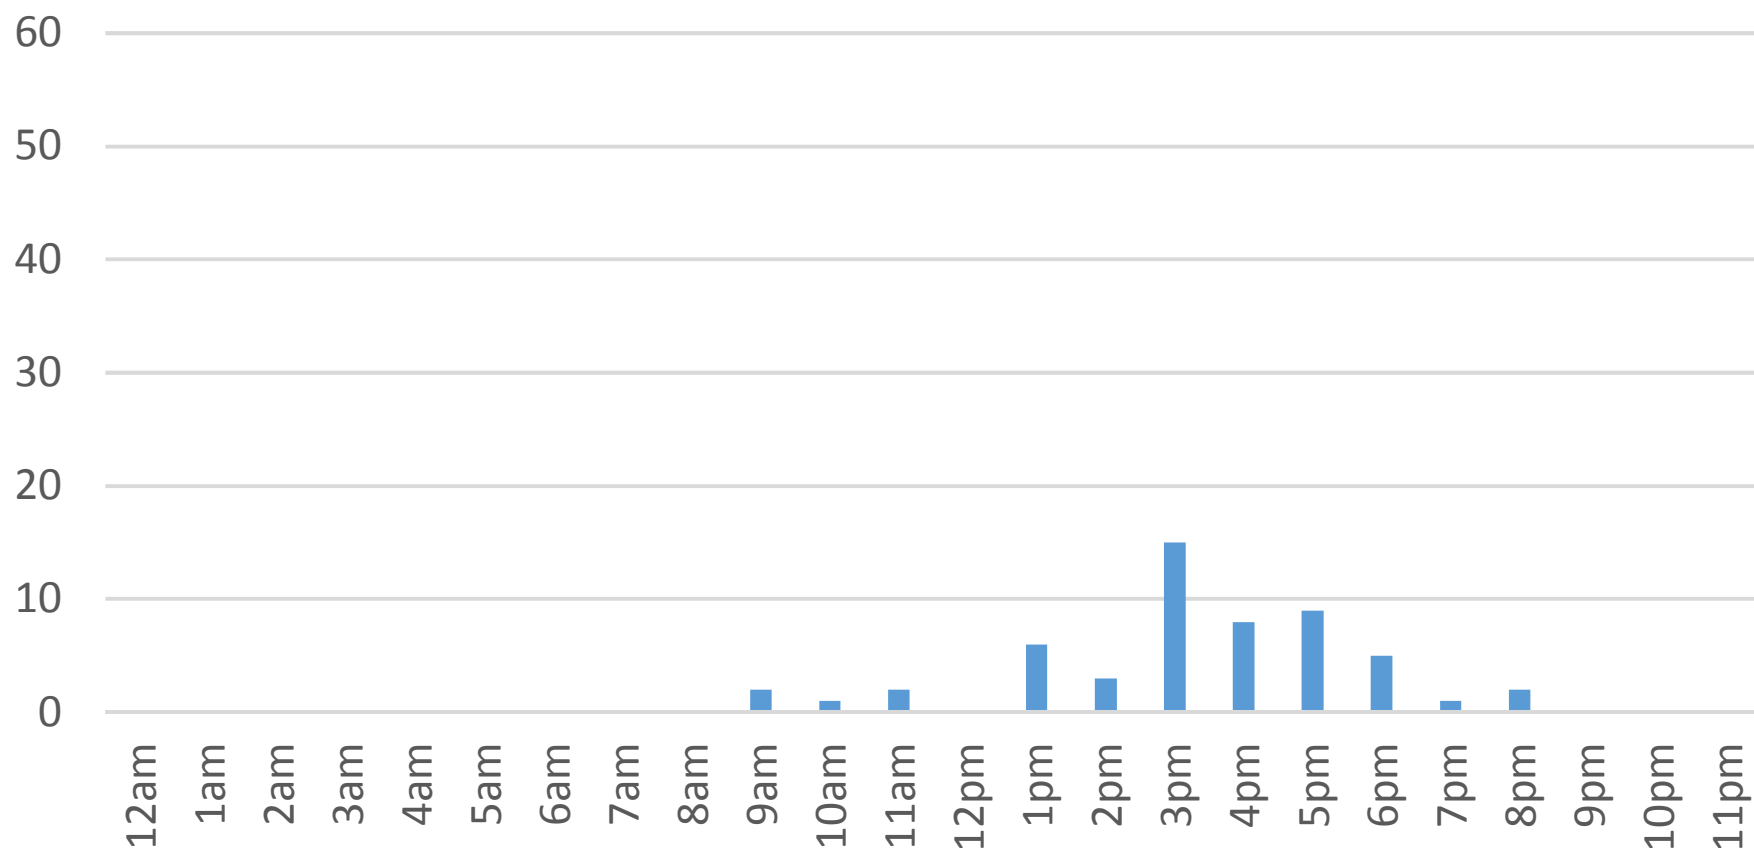

Locust Beach Trail Daily Data

Monday, December 19, 2016