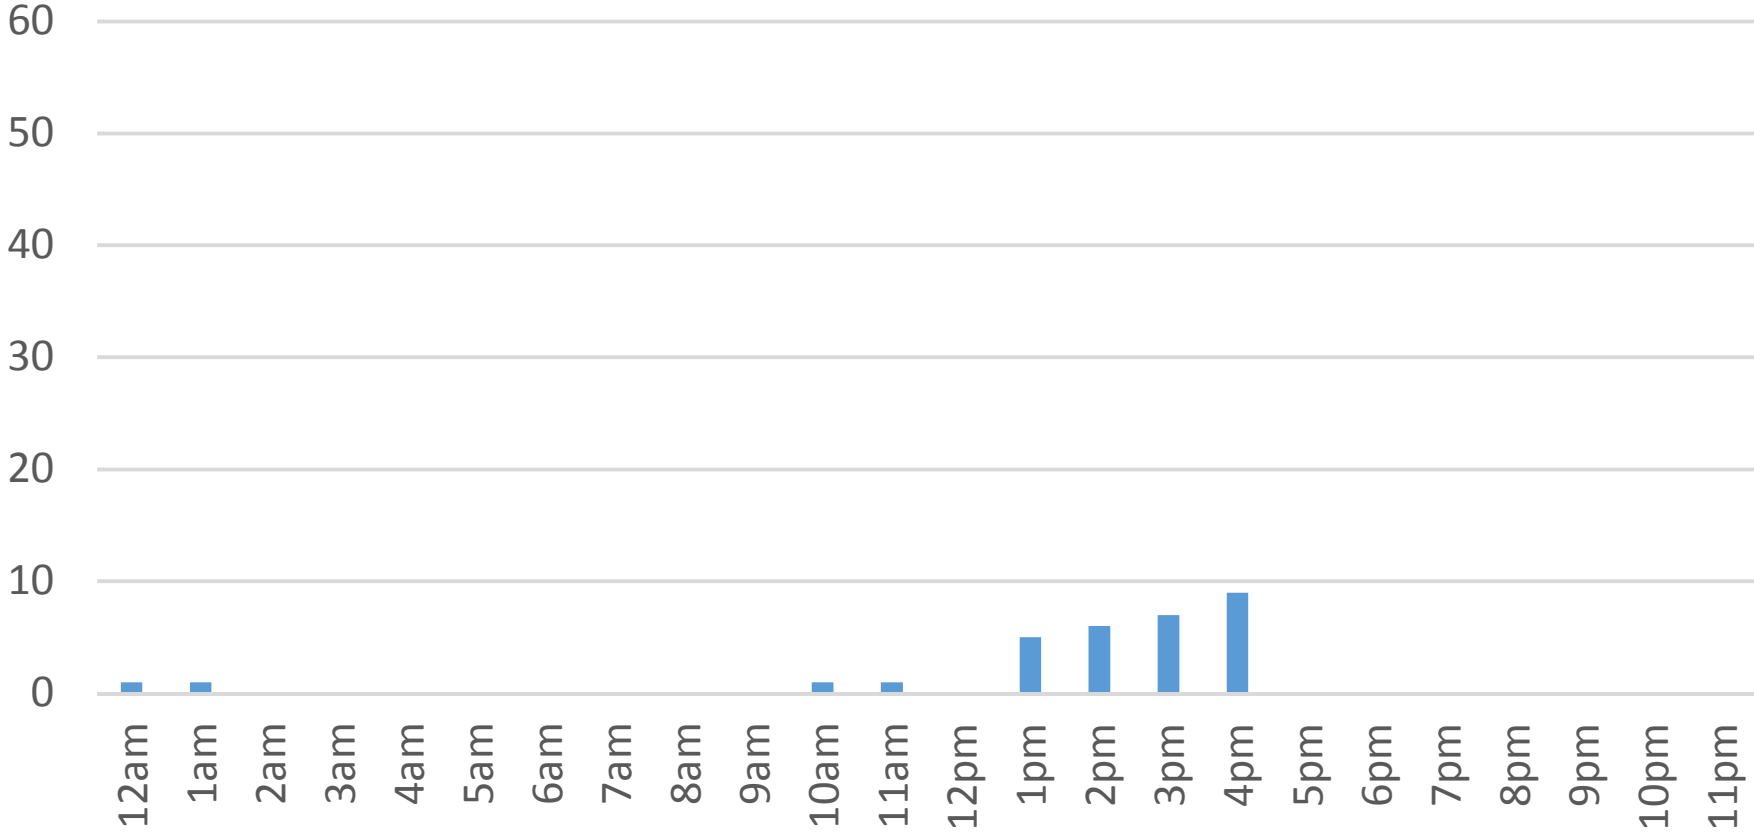

Locust Beach Trail Daily Data

Friday, December 02, 2016