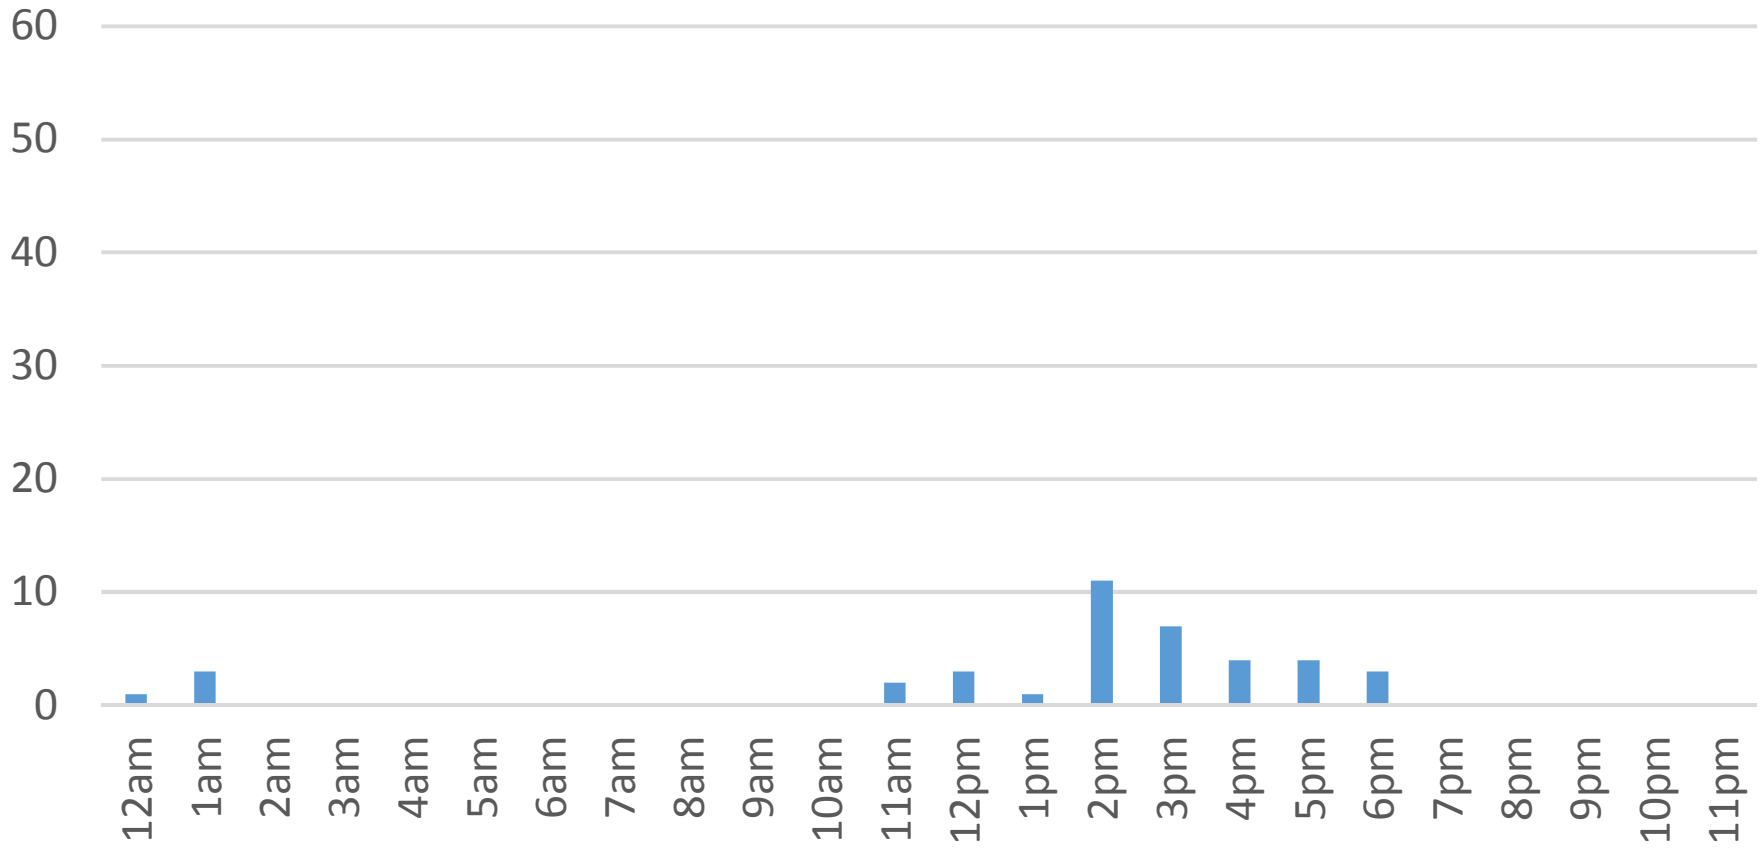

Locust Beach Trail Daily Data

Friday, December 16, 2016