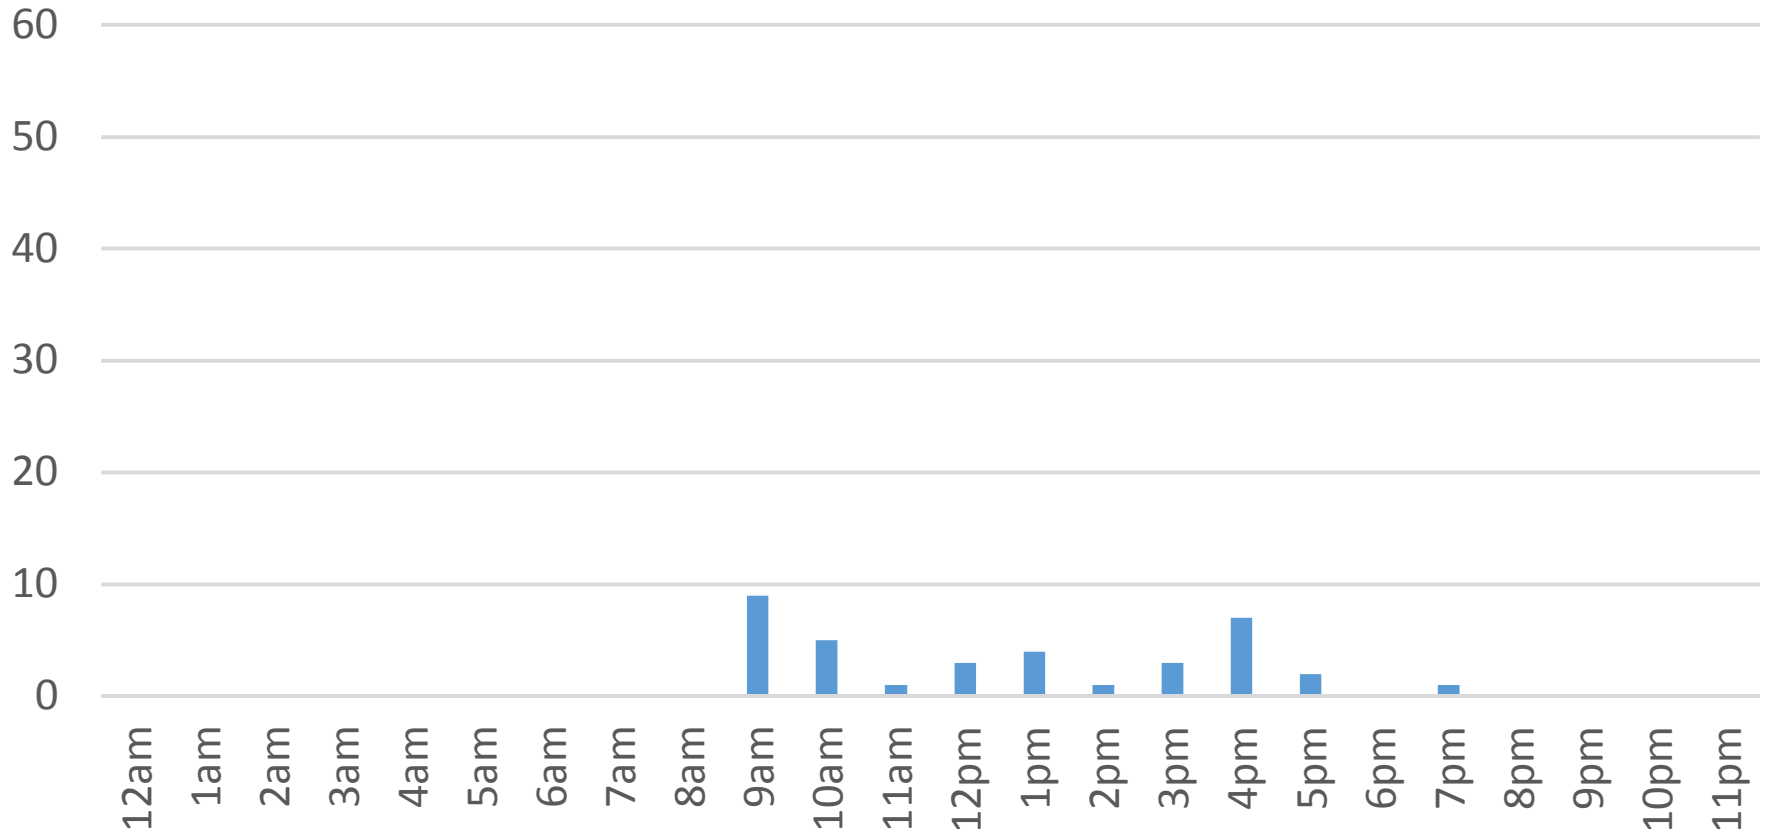

Locust Beach Trail Daily Data

Thursday, December 01, 2016