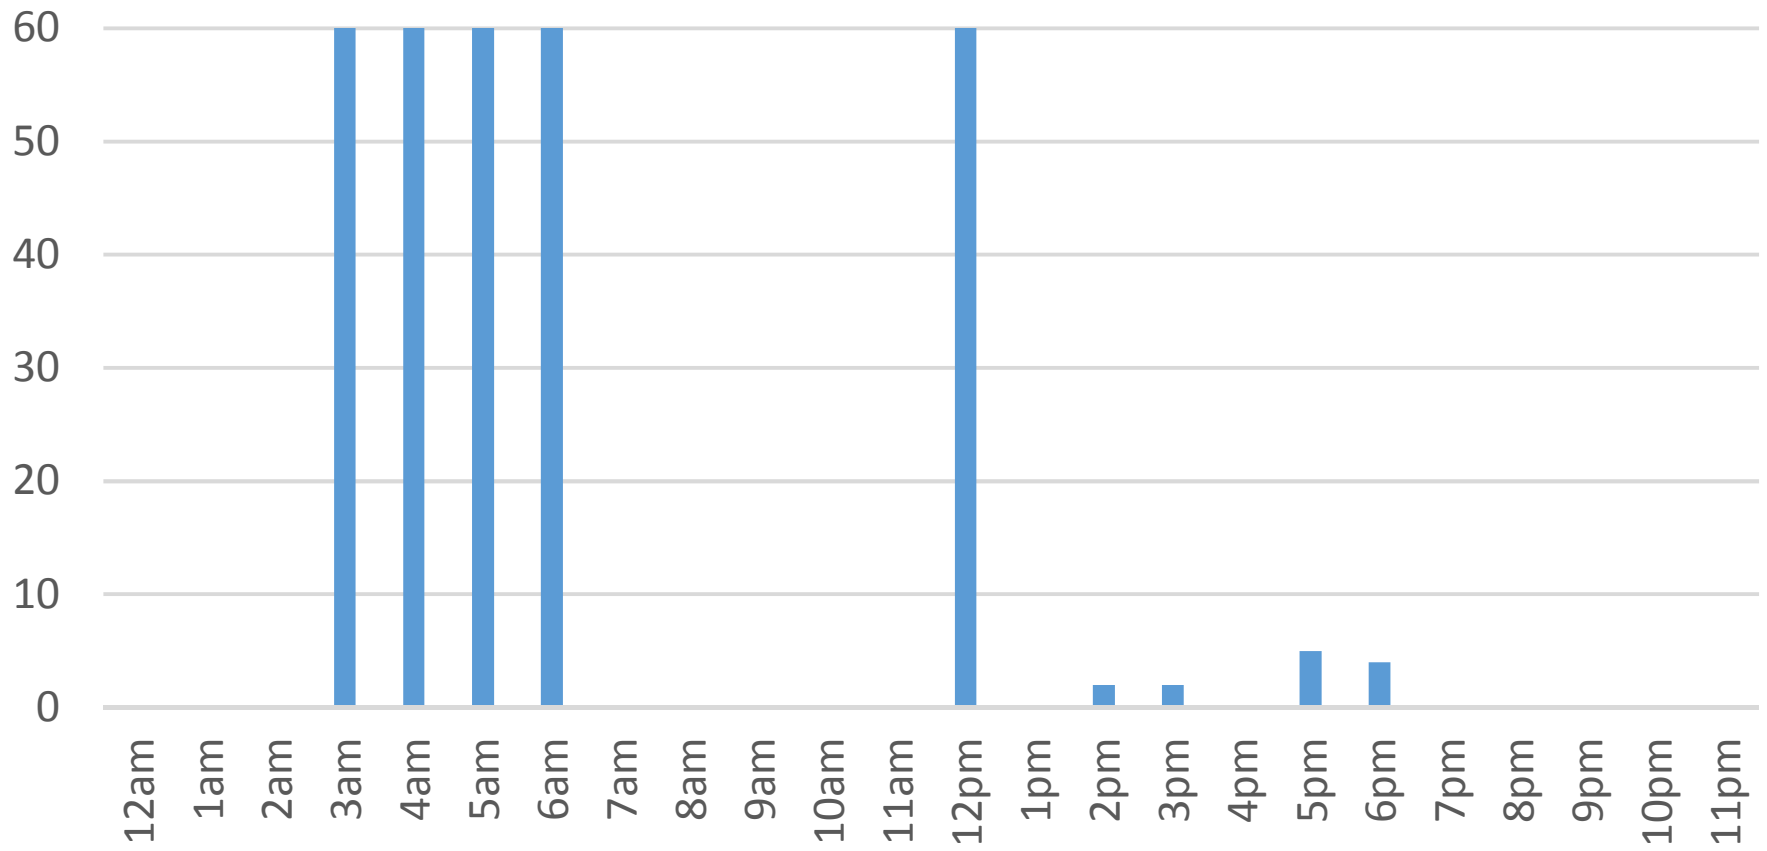

Locust Beach Trail Daily Data

Monday, December 12, 2016