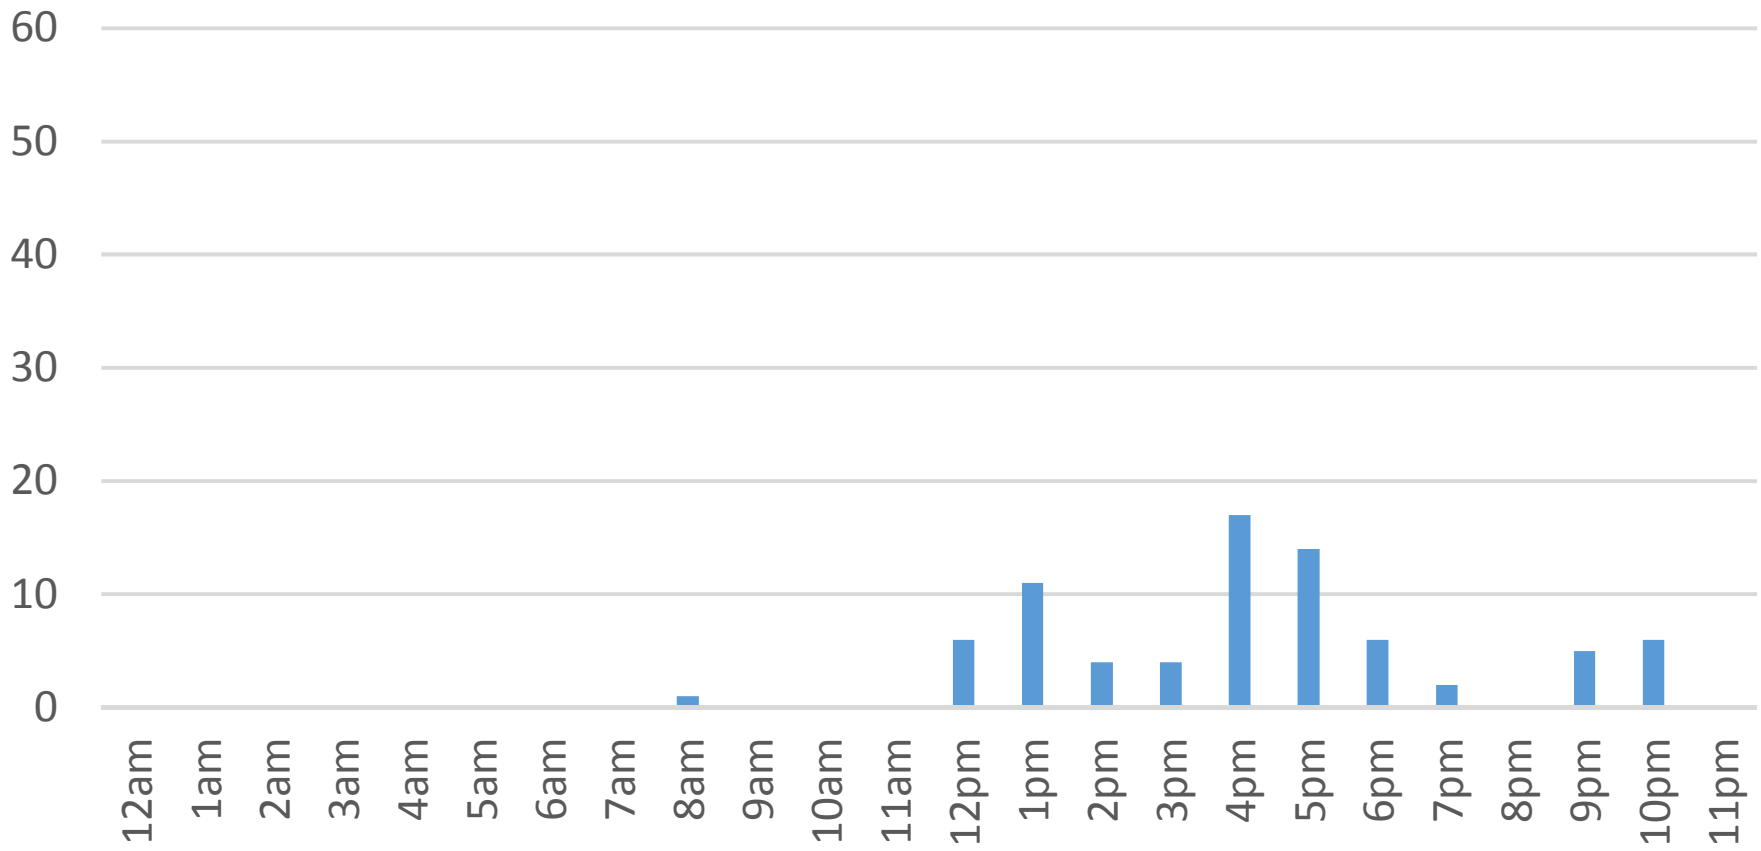

Locust Beach Trail Daily Data

Tuesday, December 20, 2016