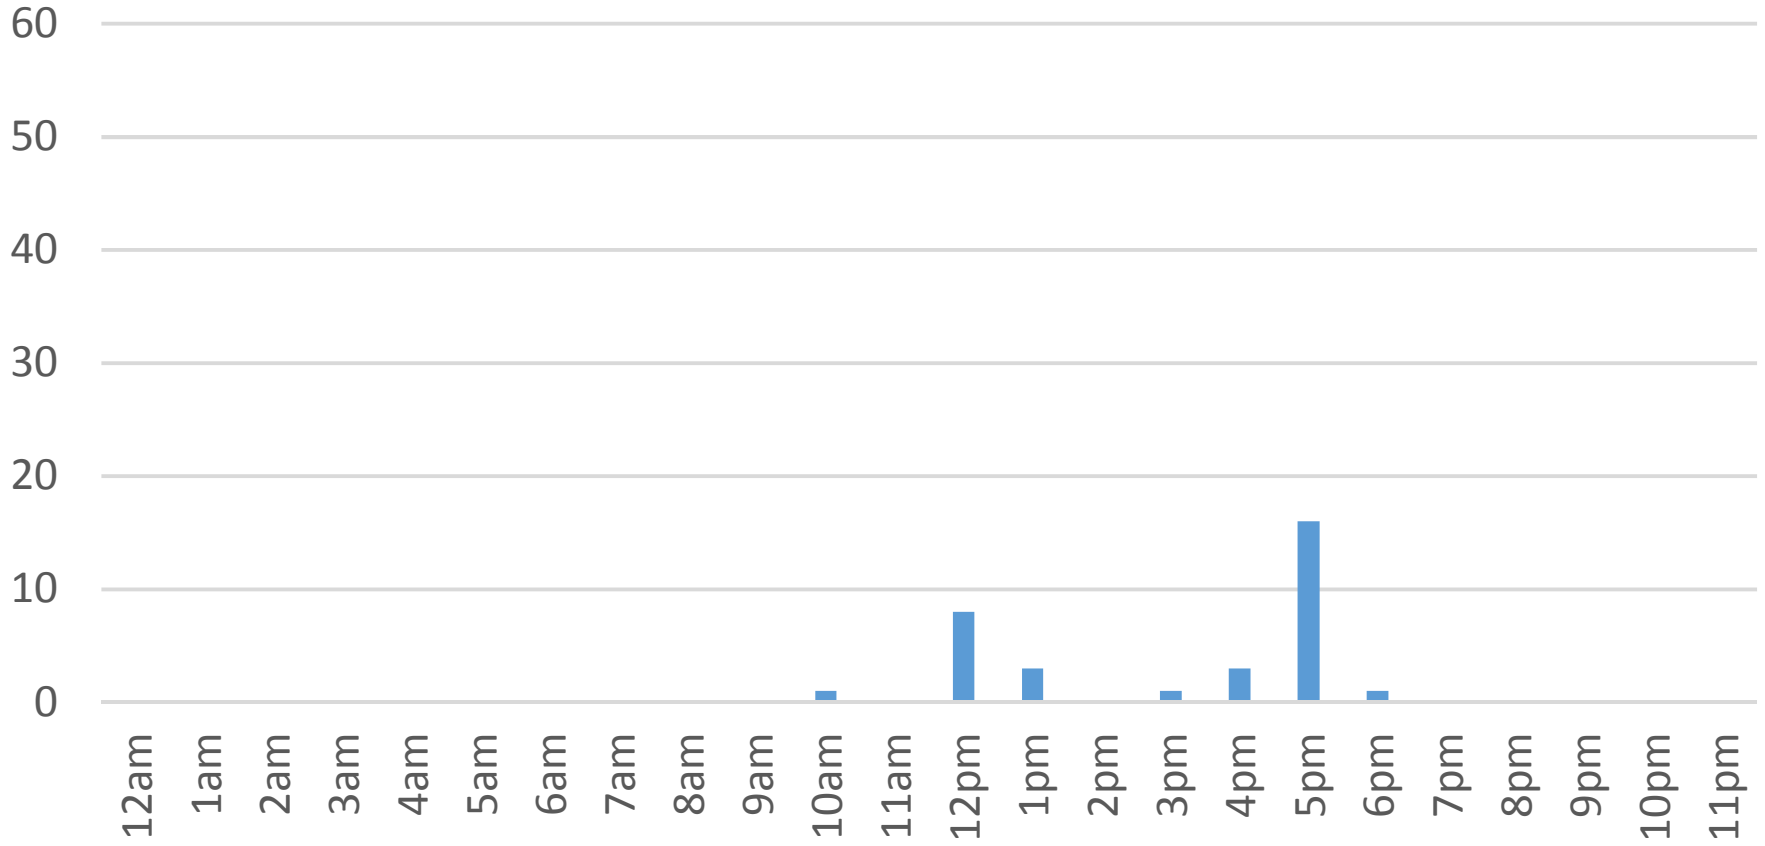

Locust Beach Trail Daily Data

Tuesday, December 27, 2016