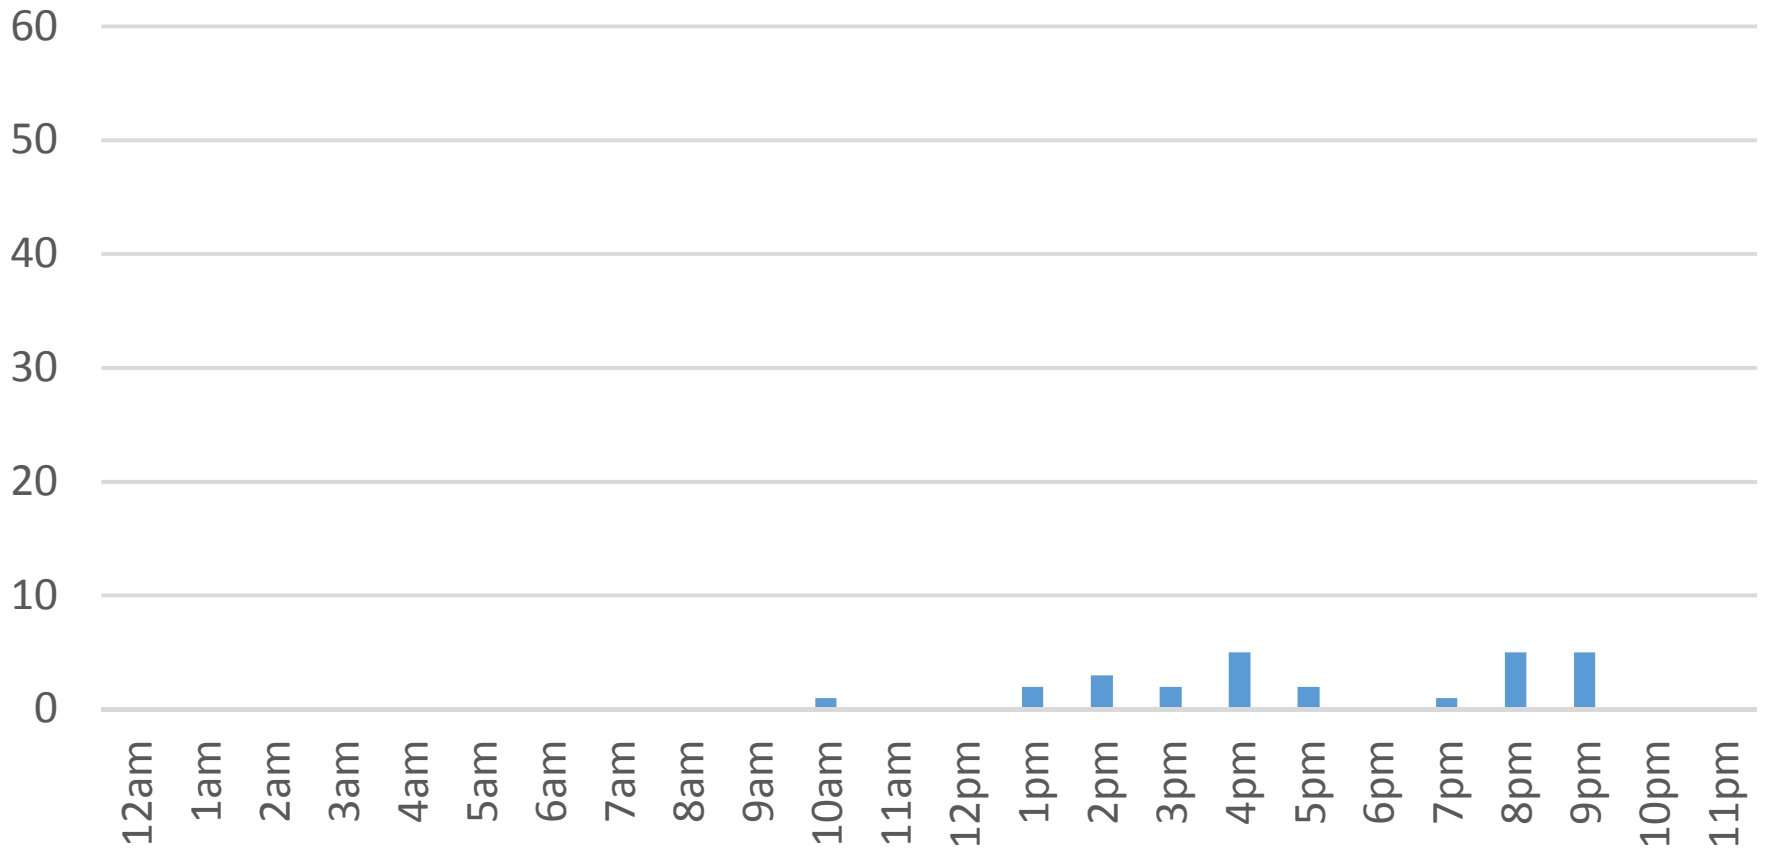

Locust Beach Trail Daily Data

Thursday, December 22, 2016