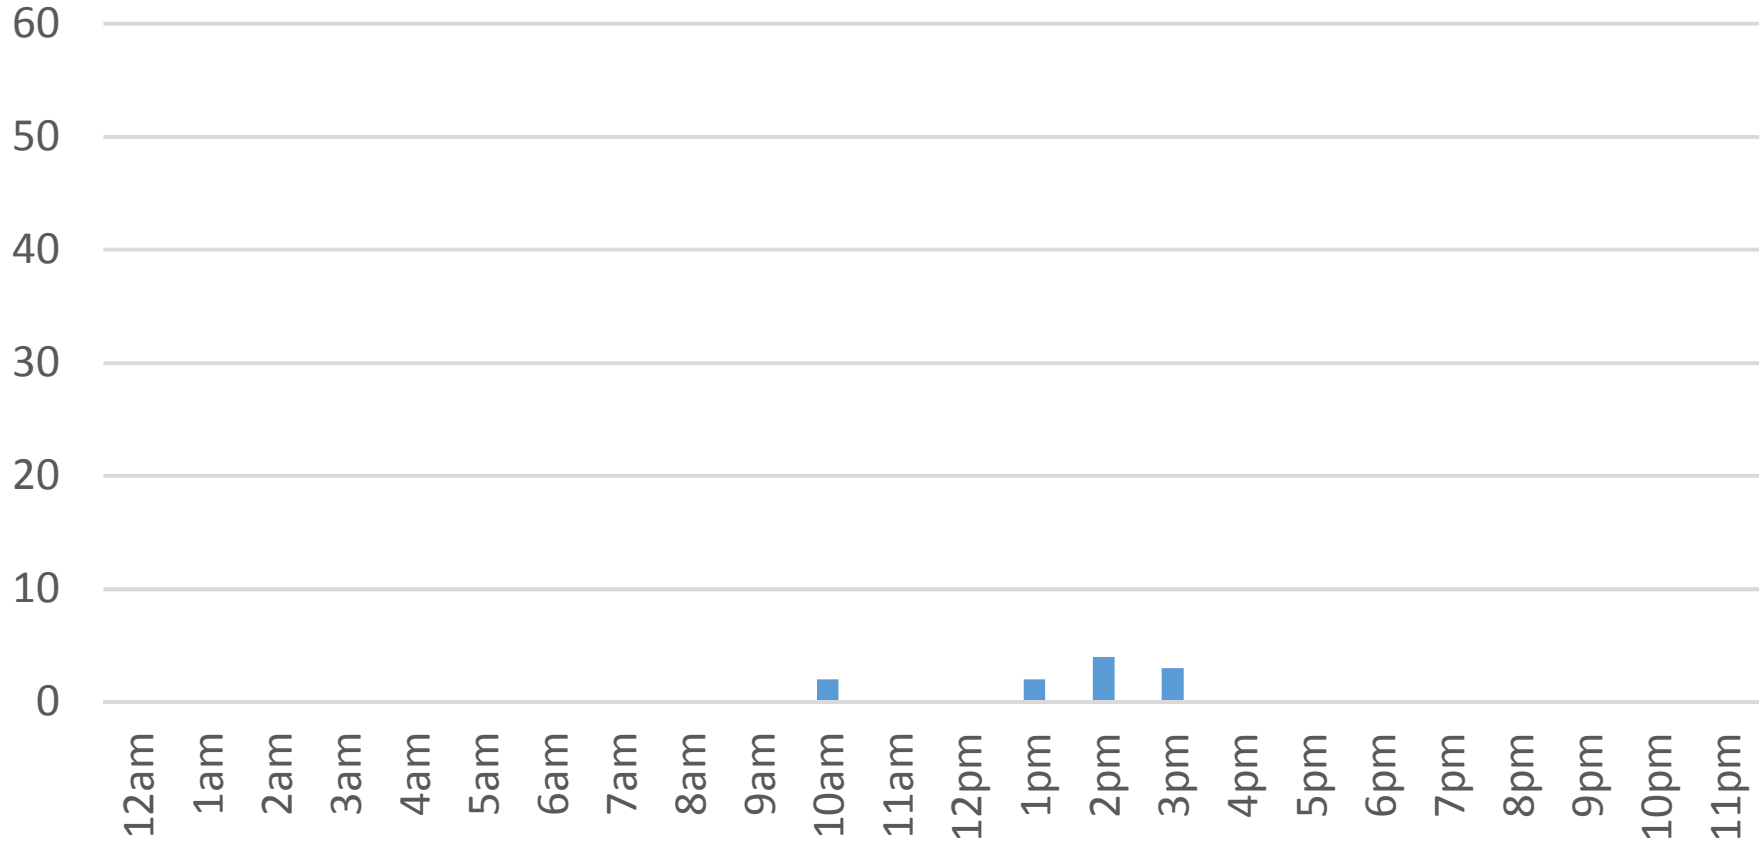

Locust Beach Trail Daily Data

Saturday, December 10, 2016