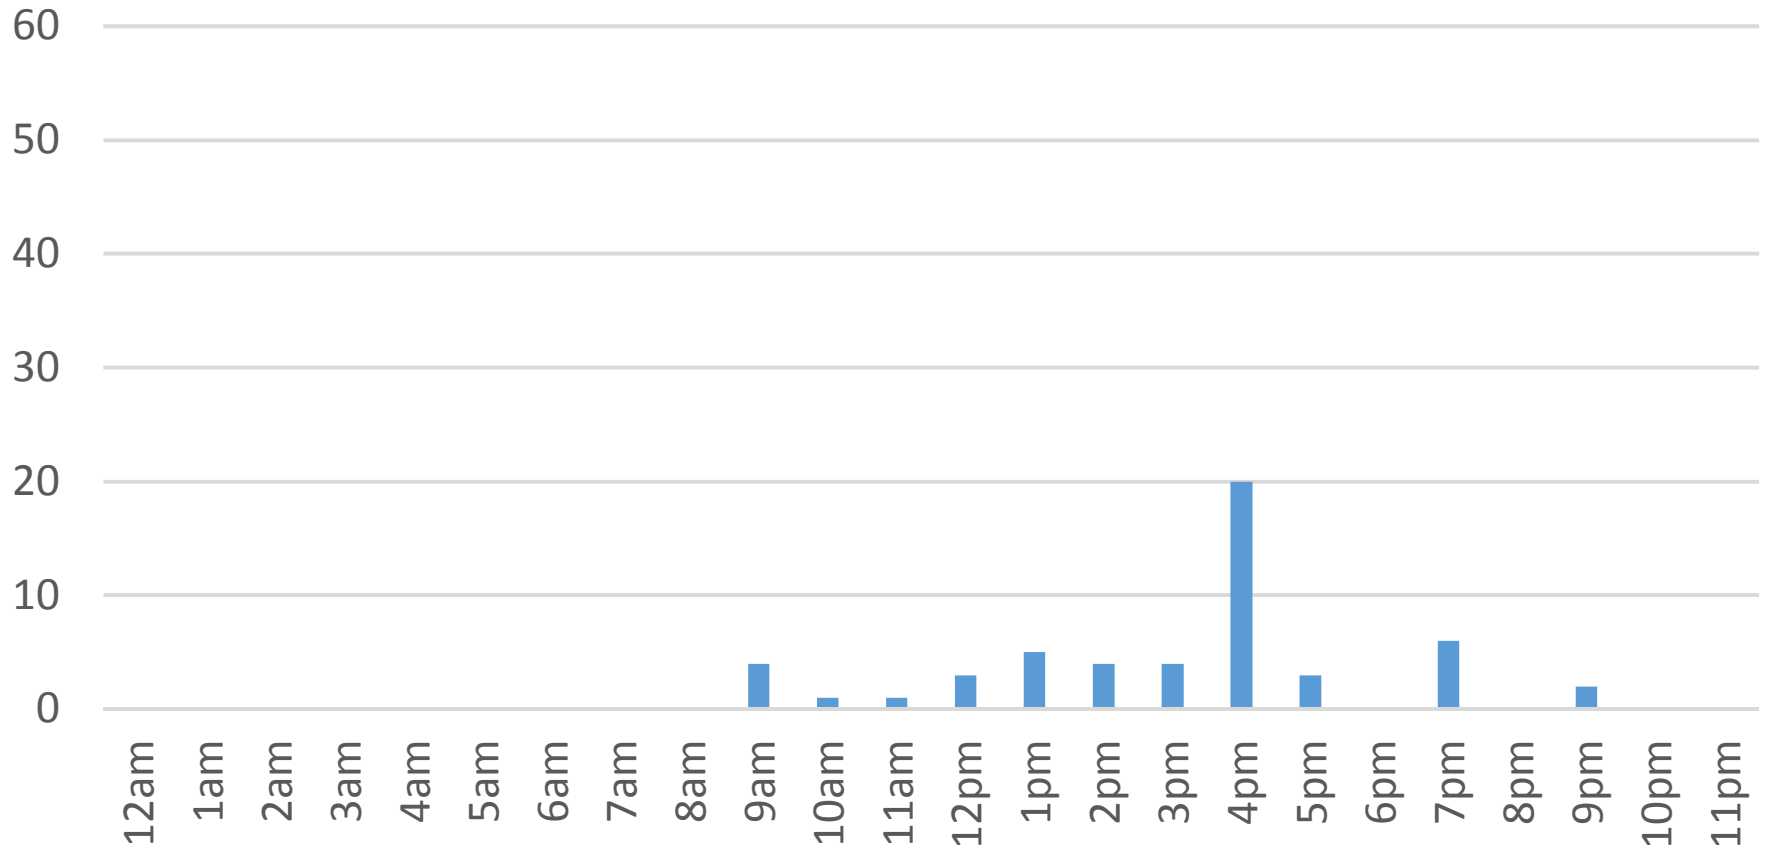

Locust Beach Trail Daily Data

Thursday, December 15, 2016