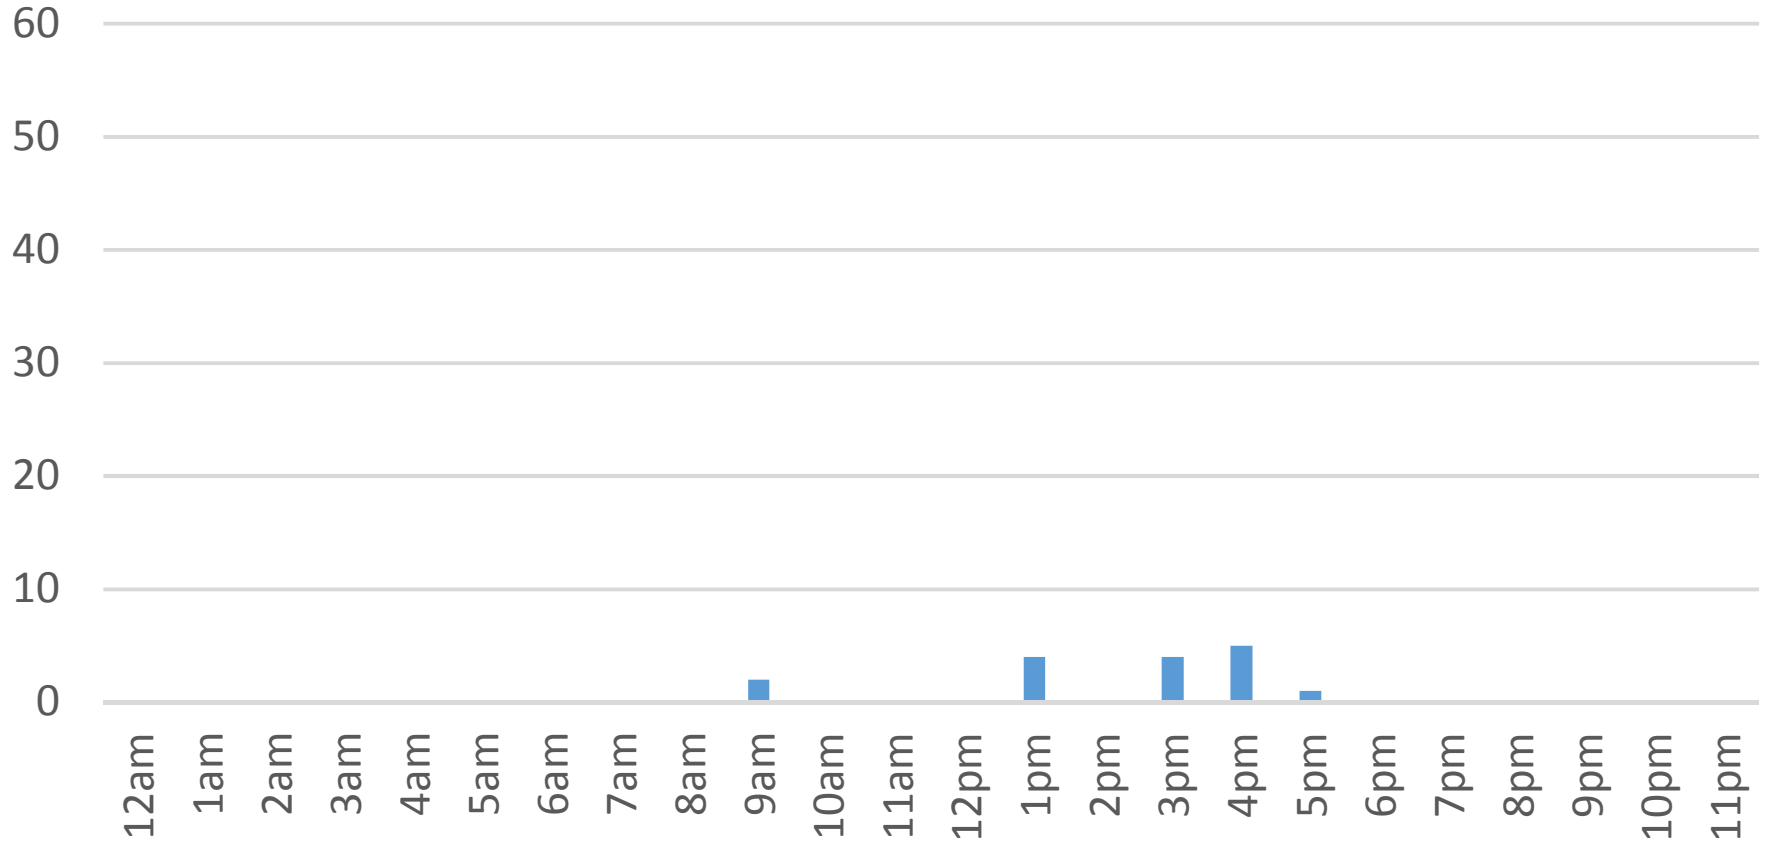

Locust Beach Trail Daily Data

Saturday, December 24, 2016