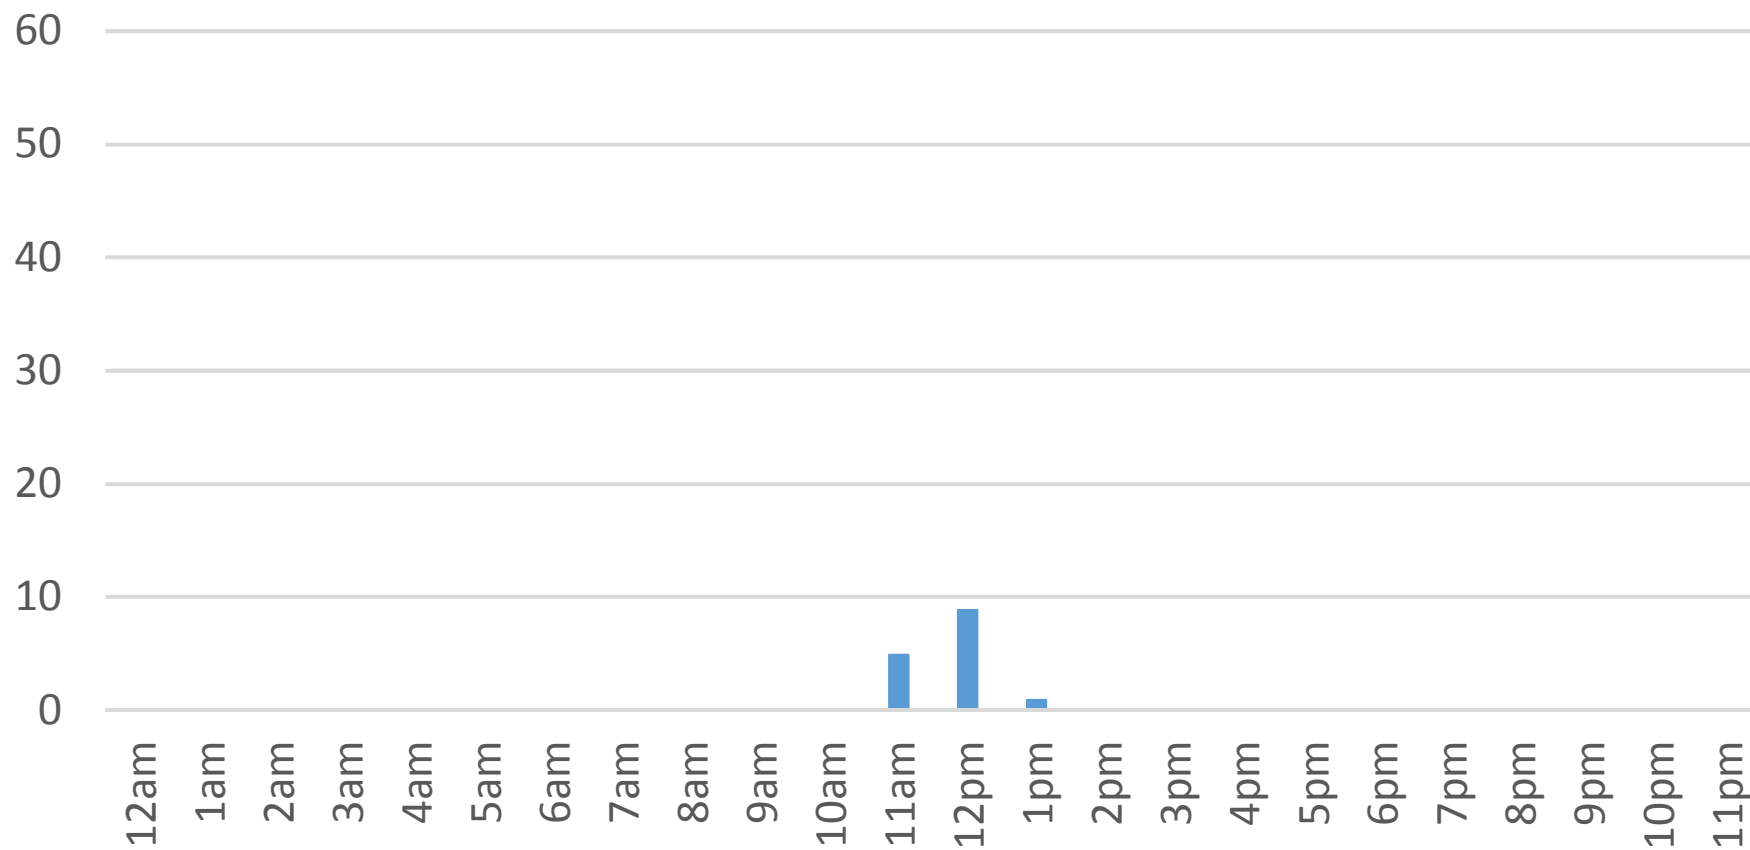

Locust Beach Trail Daily Data

Friday, December 23, 2016