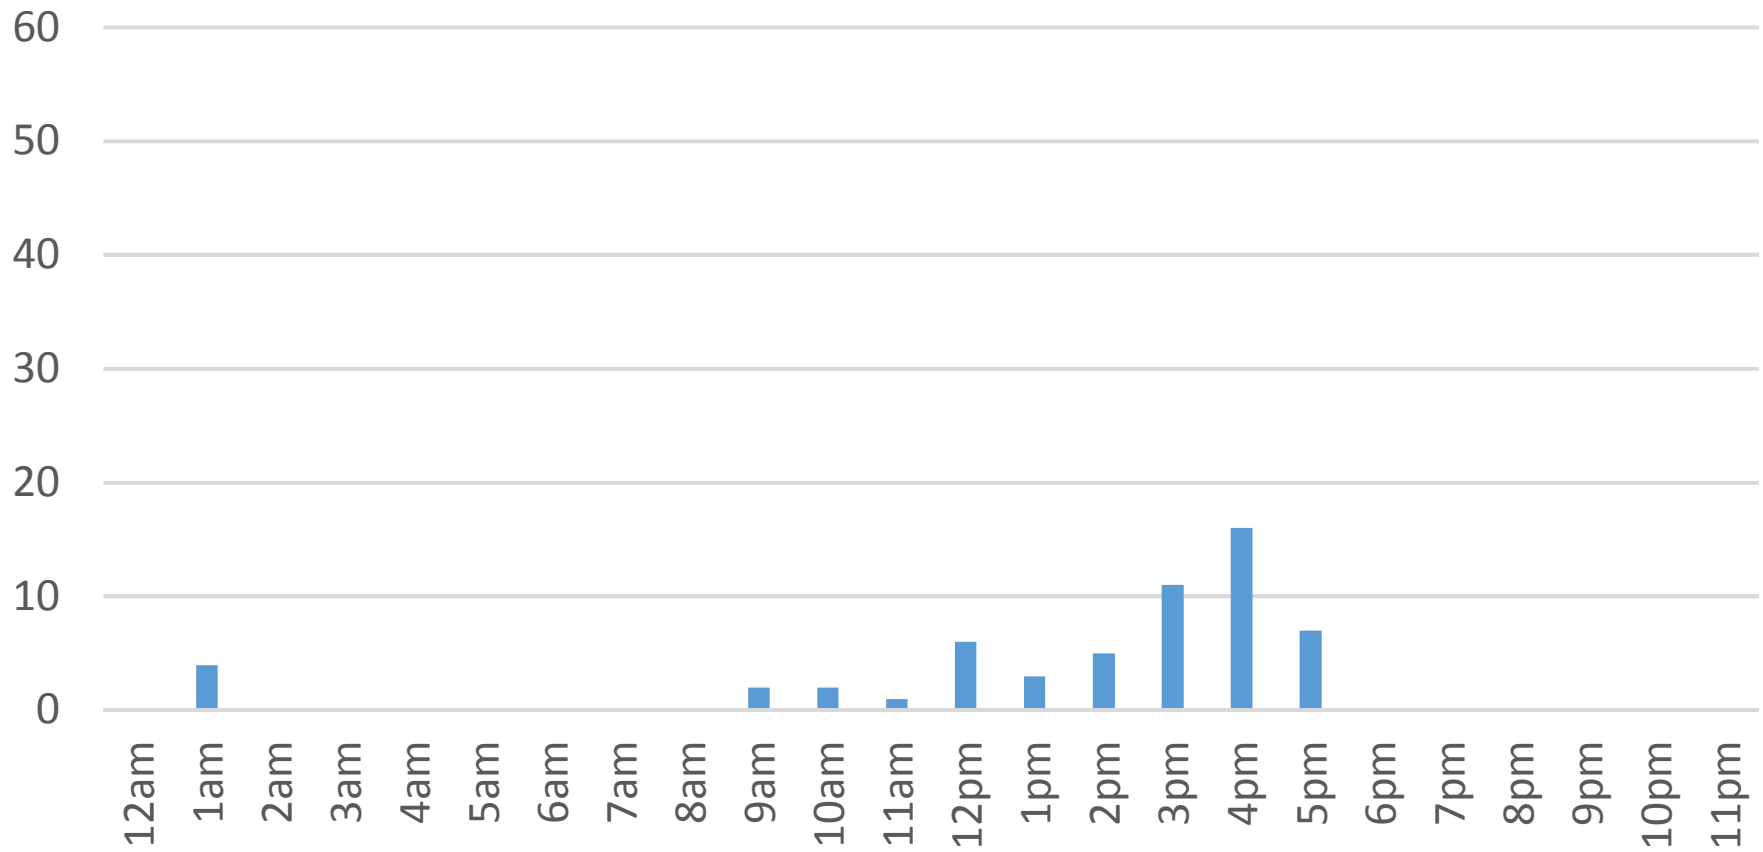

Locust Beach Trail Daily Data

Wednesday, December 28, 2016