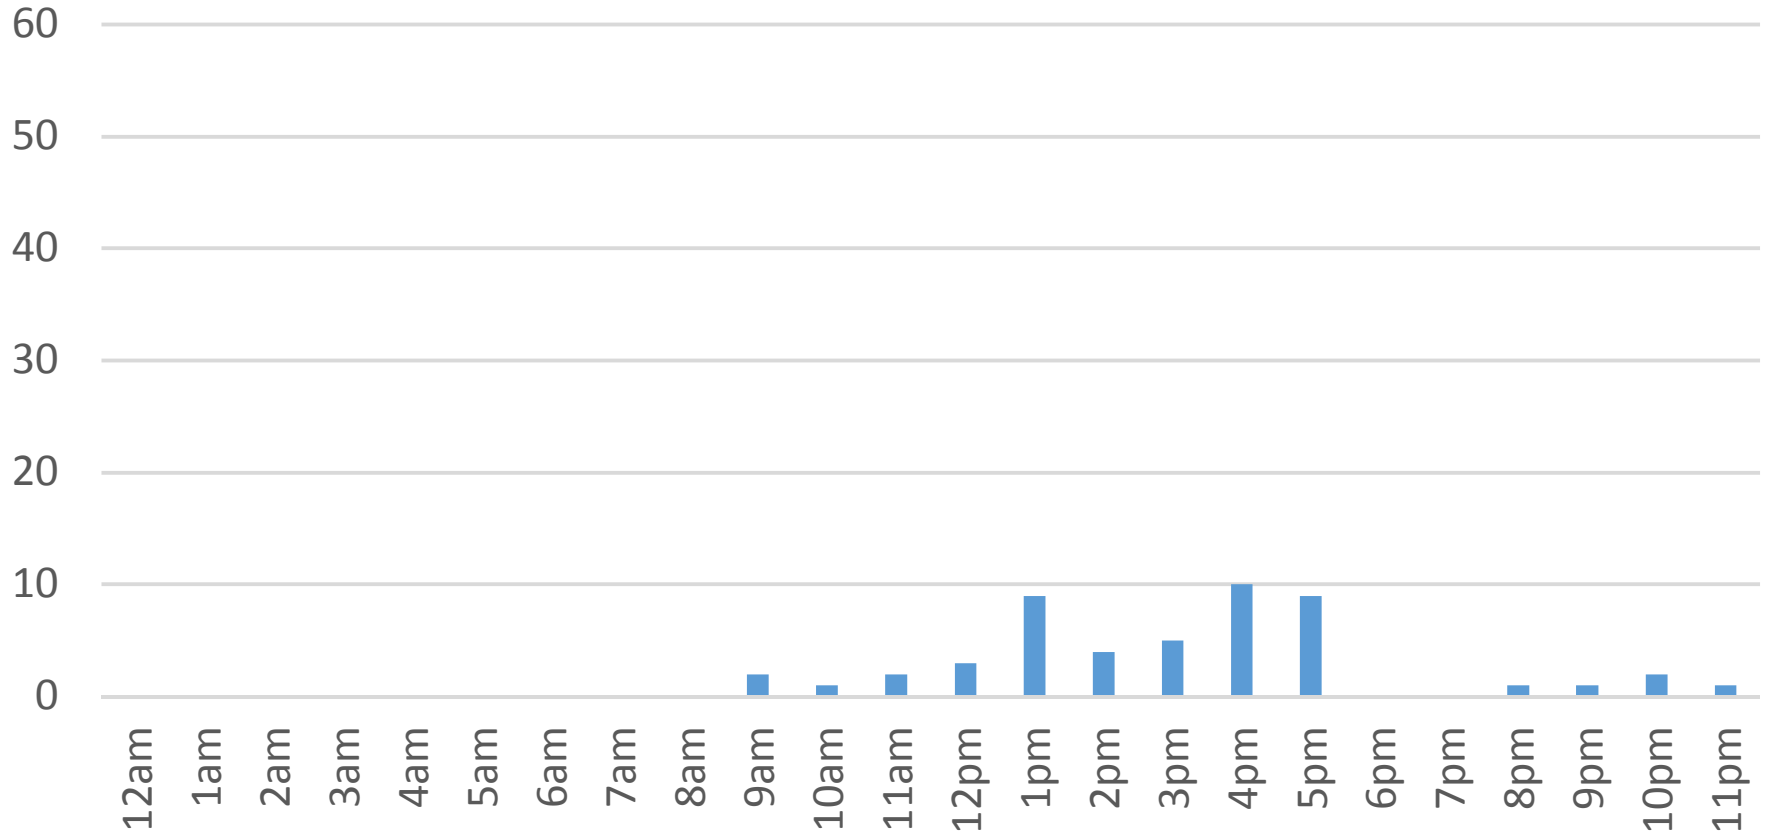

Locust Beach Trail Daily Data

Monday, December 05, 2016