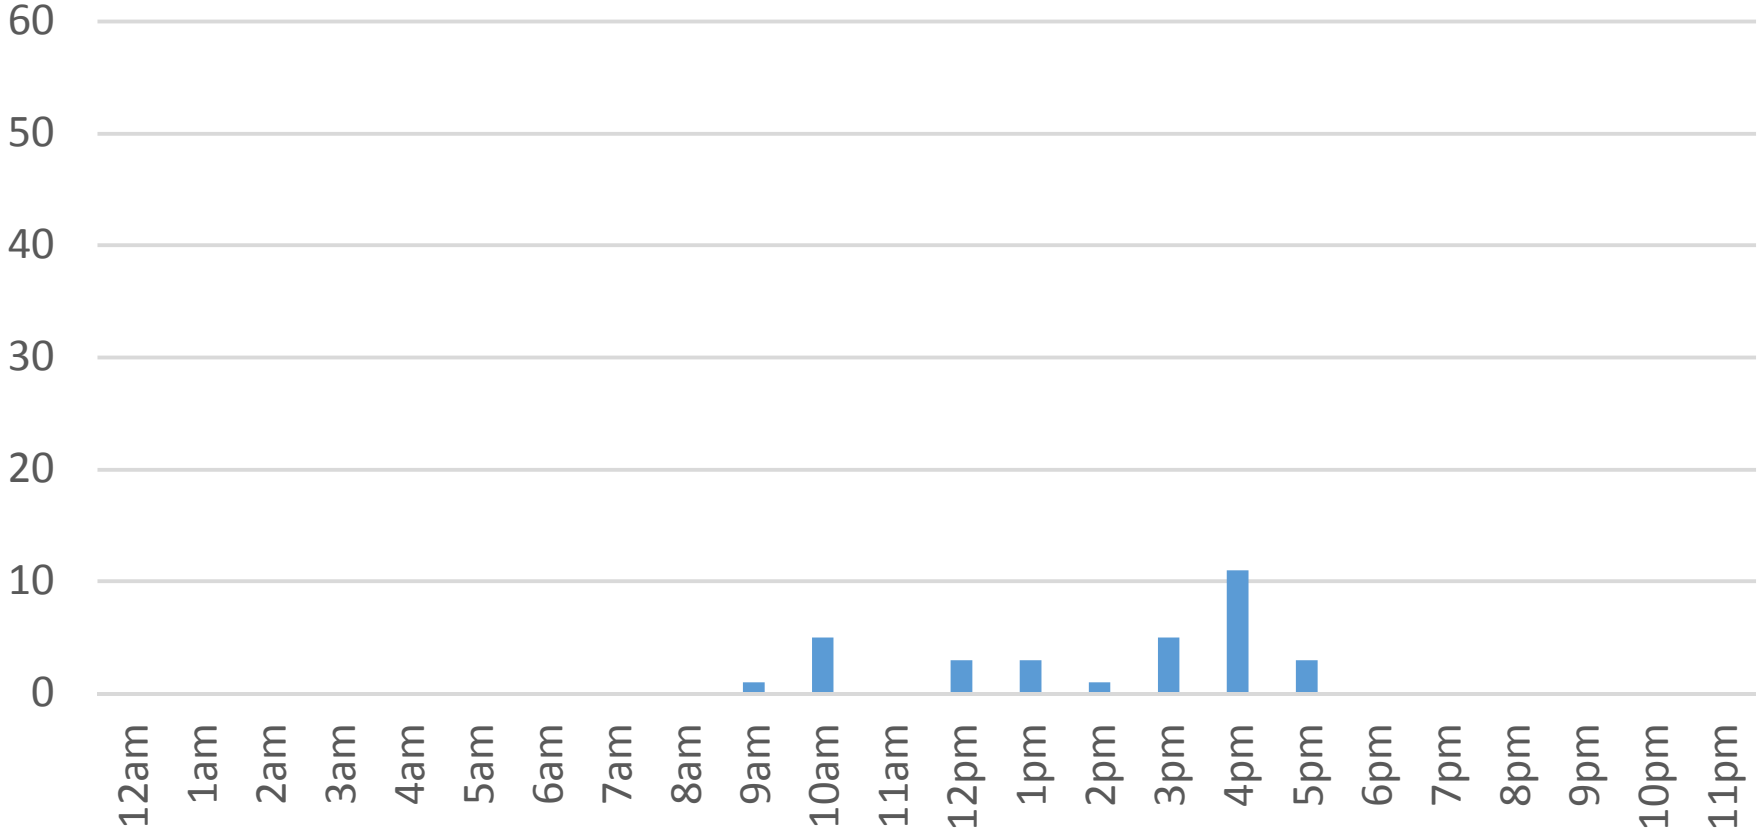

Locust Beach Trail Daily Data

Tuesday, December 06, 2016