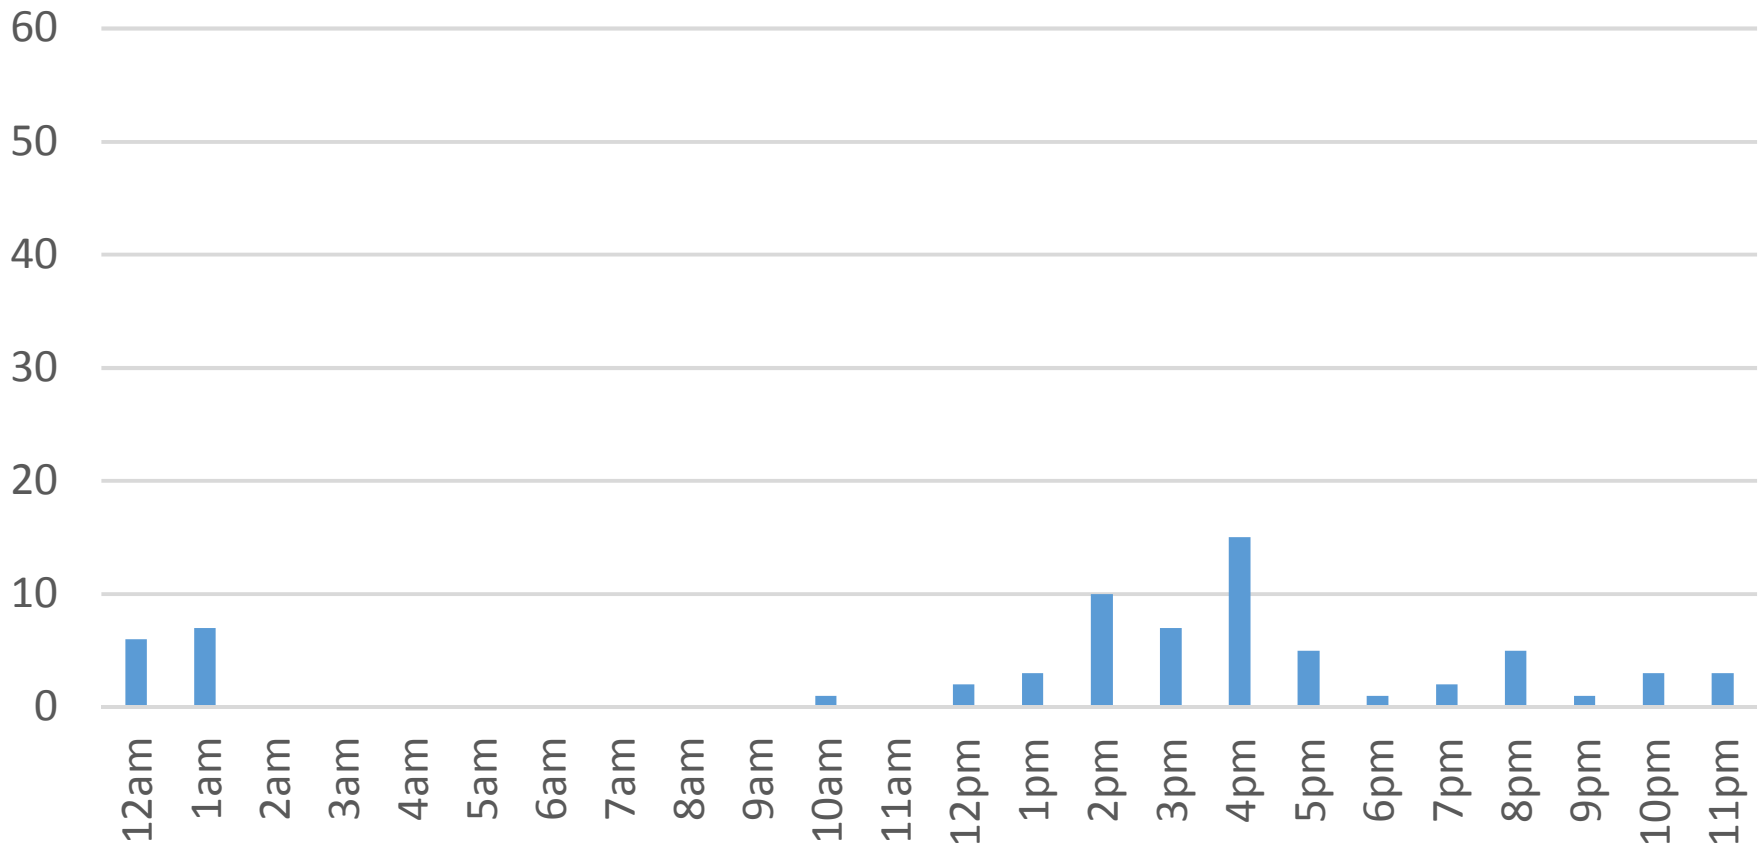

Locust Beach Trail Daily Data

Saturday, December 17, 2016