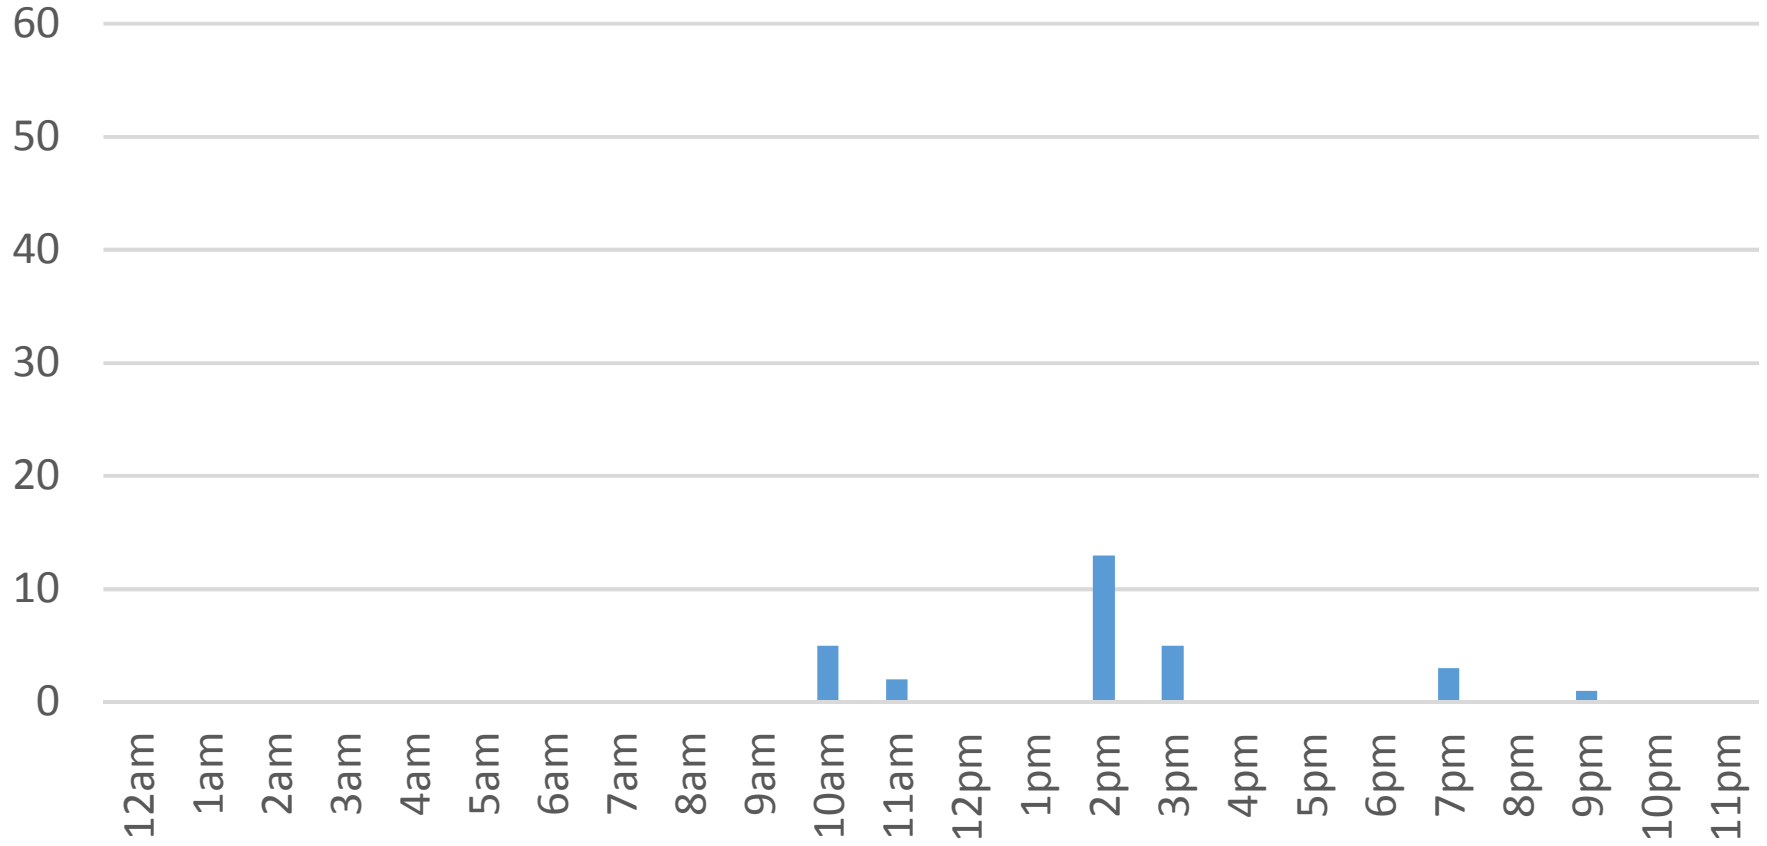

Locust Beach Trail Daily Data

Monday, December 26, 2016