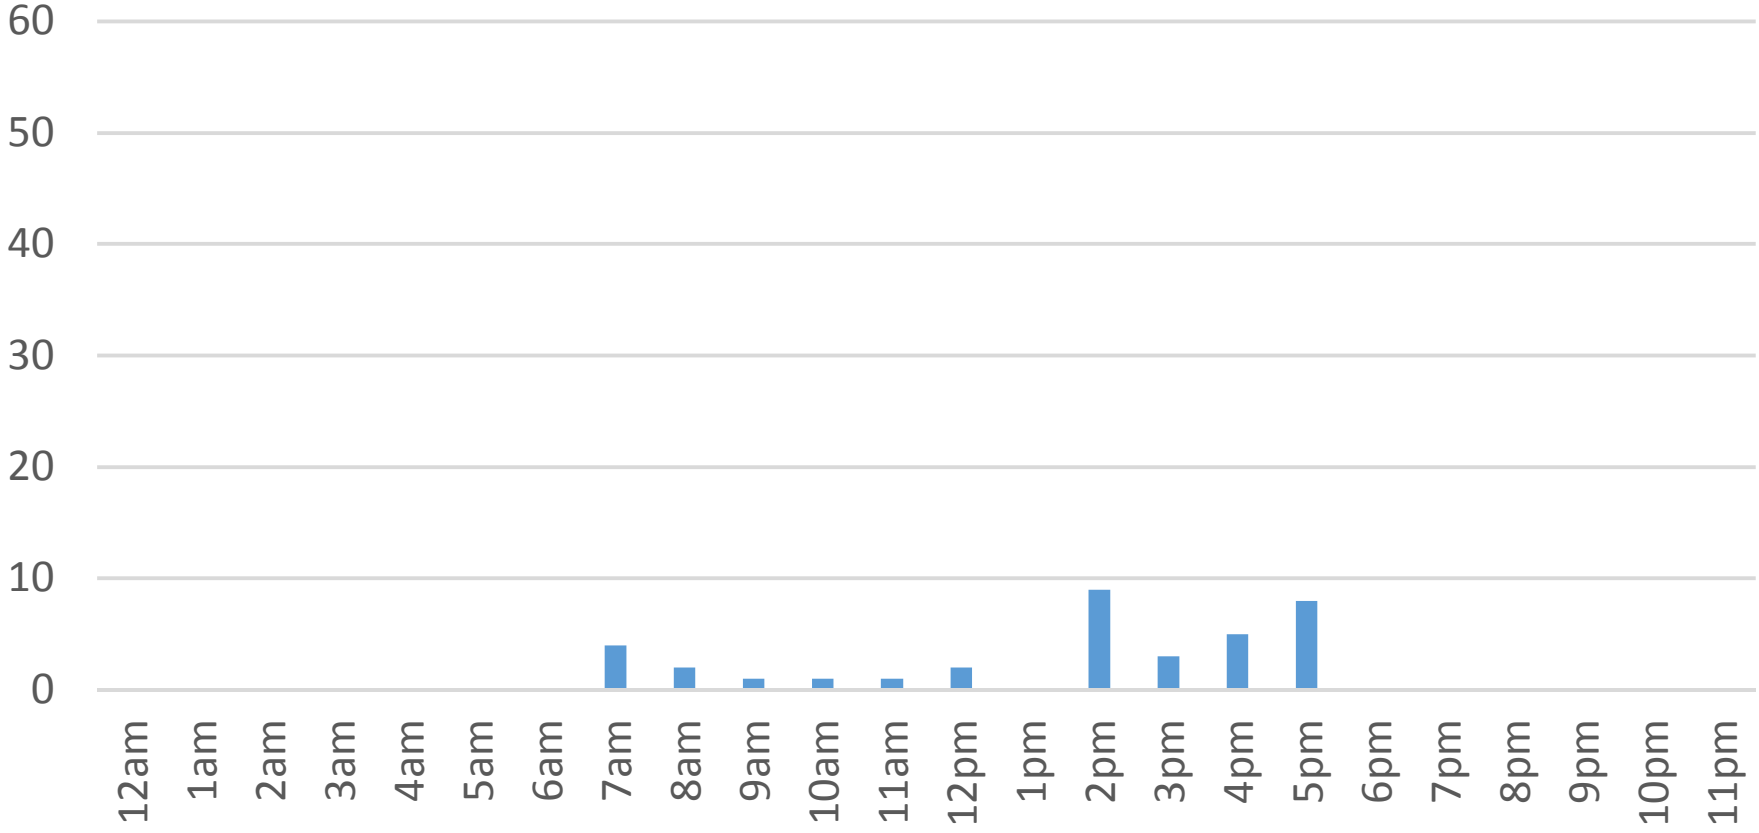

South Bay Trail Daily Data

Thursday, December 08, 2016