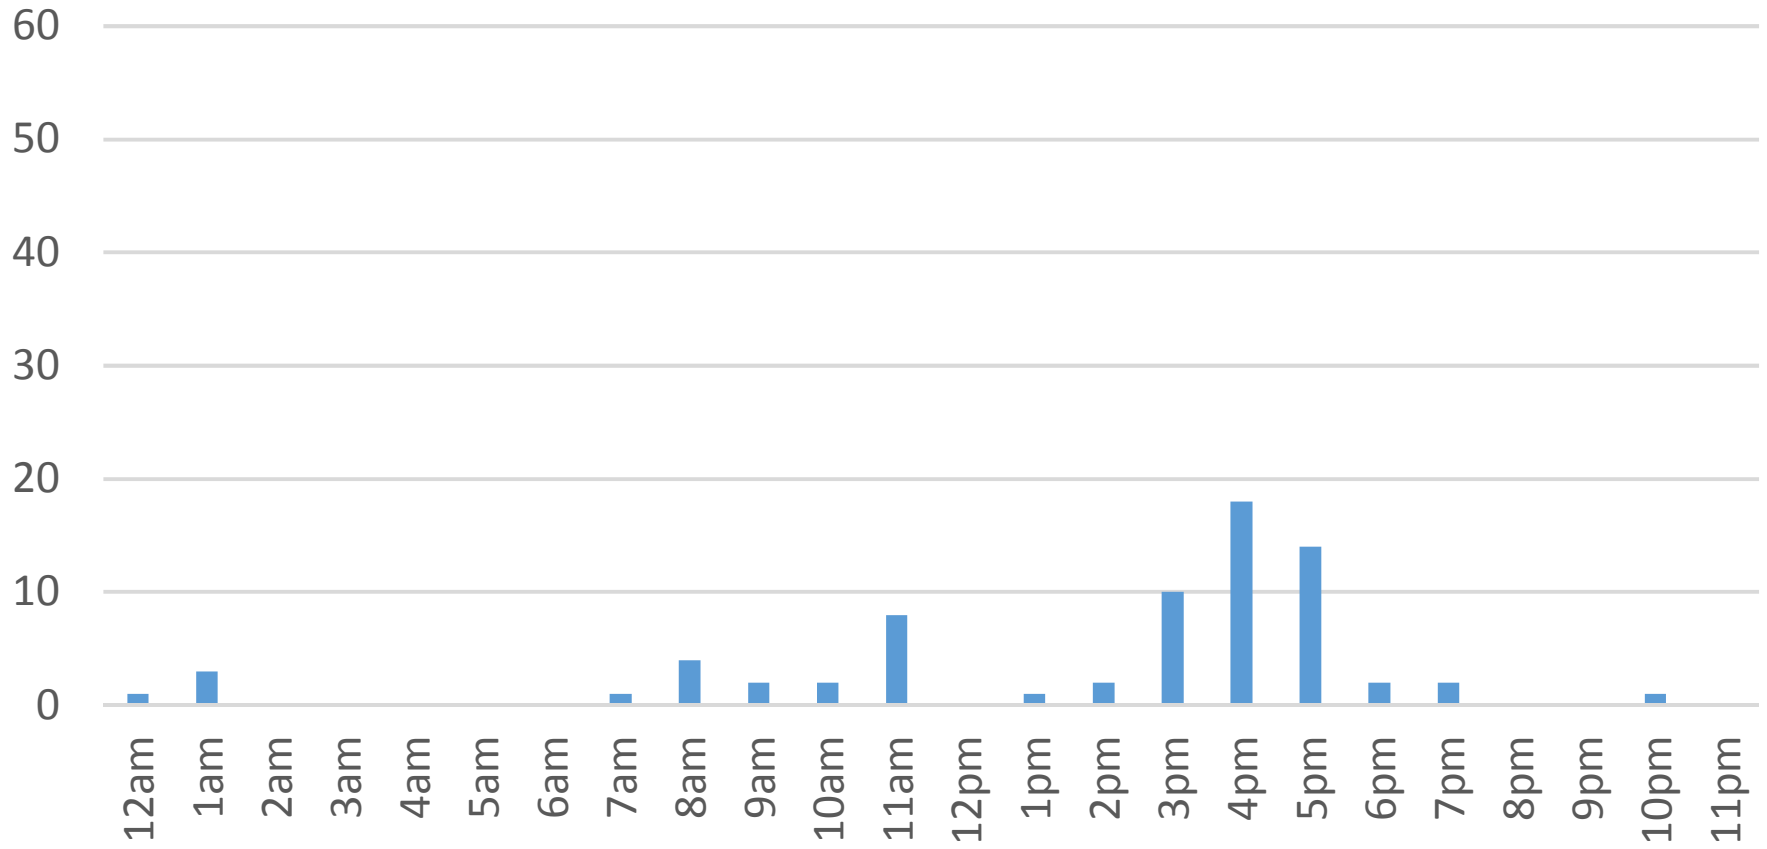

South Bay Trail Daily Data

Wednesday, December 21, 2016