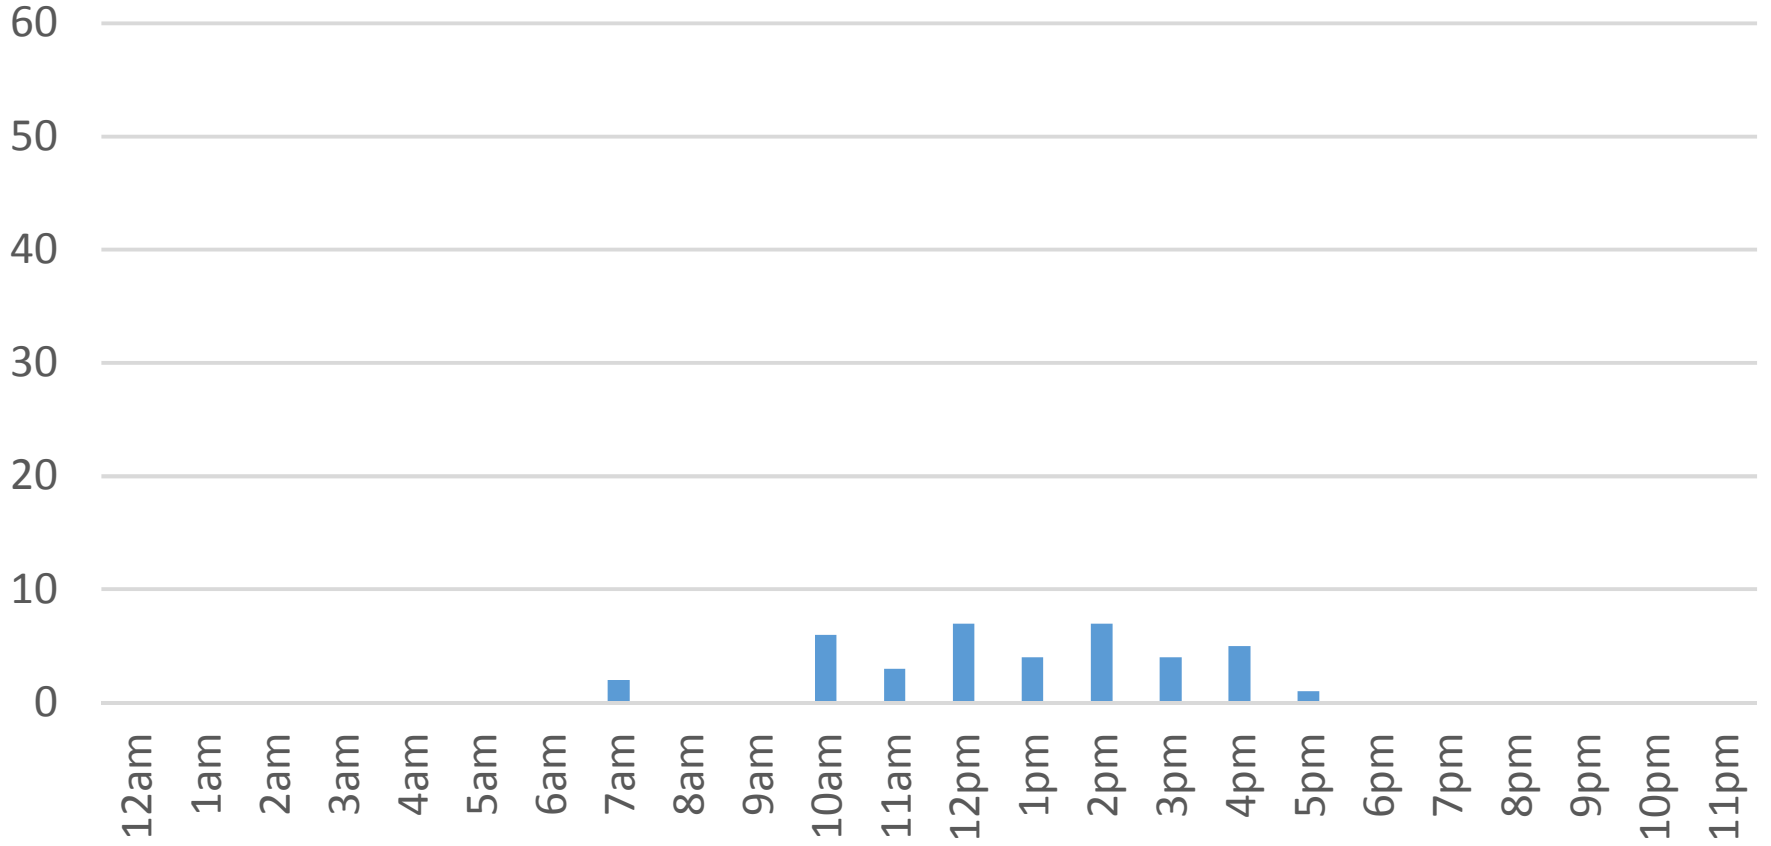

South Bay Trail Daily Data

Friday, December 09, 2016