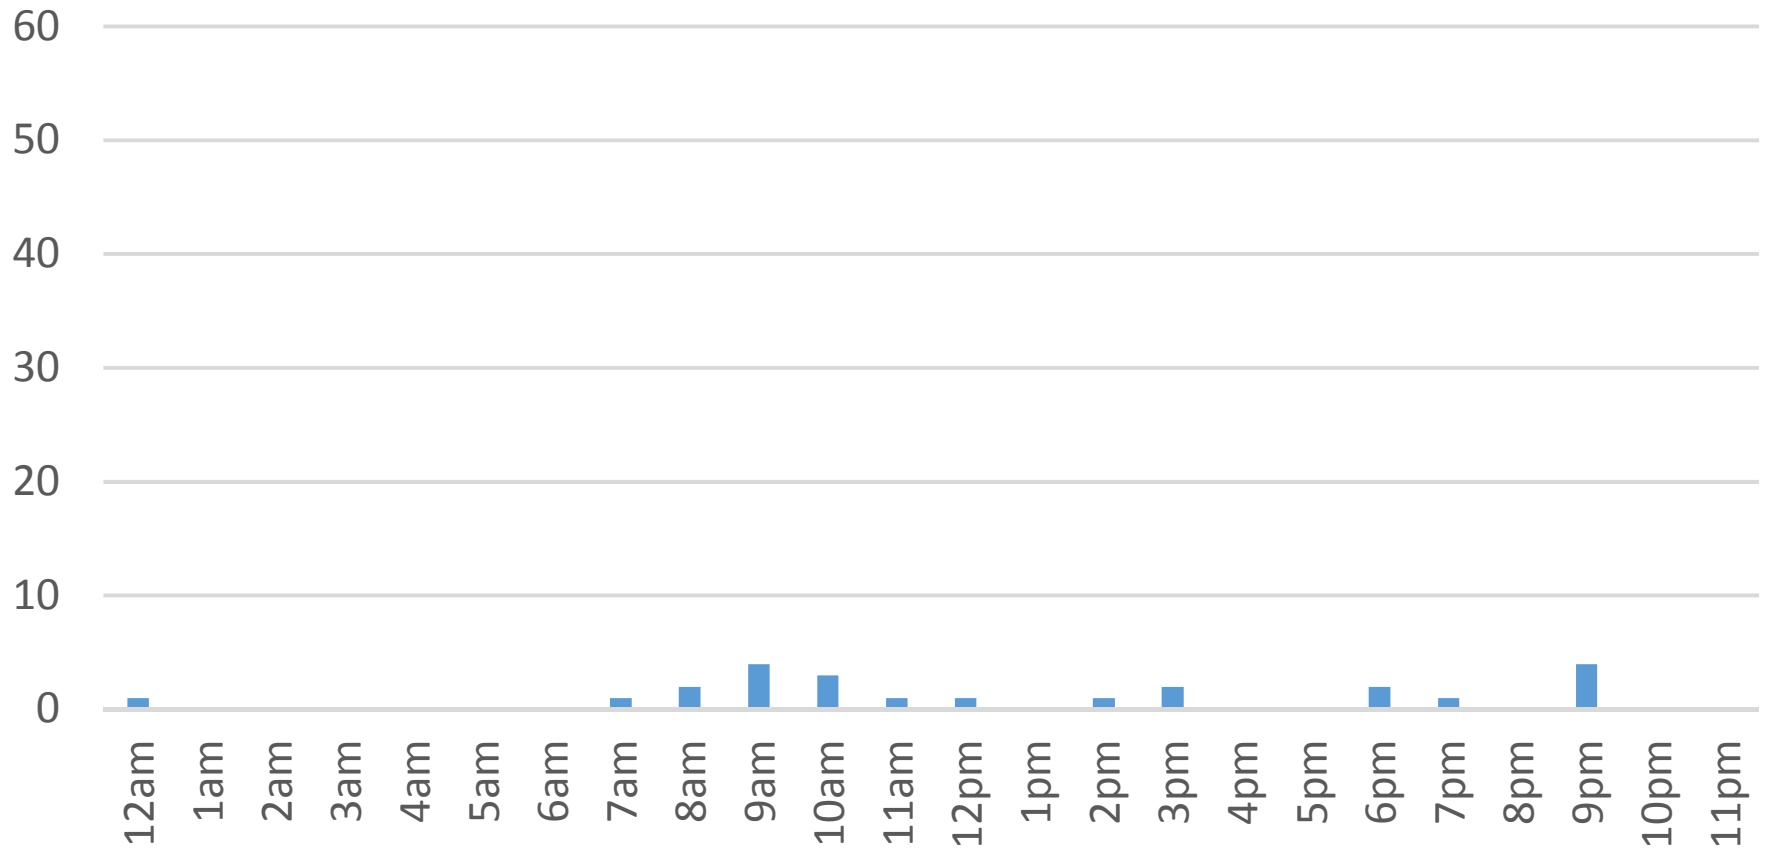

South Bay Trail Daily Data

Thursday, December 22, 2016