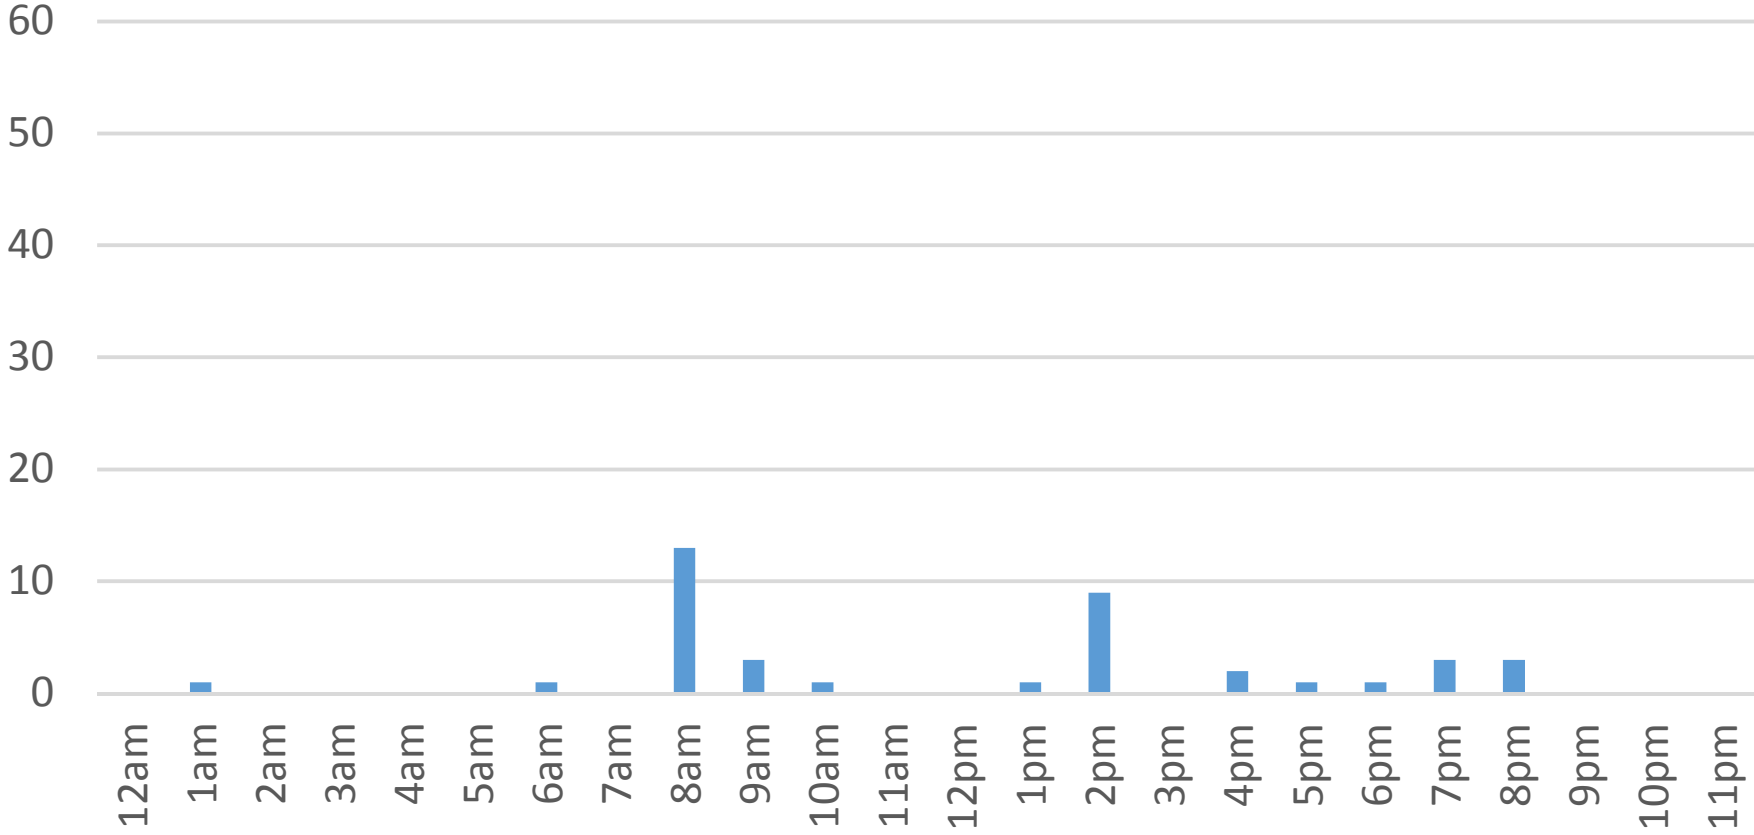

South Bay Trail Daily Data

Friday, December 02, 2016