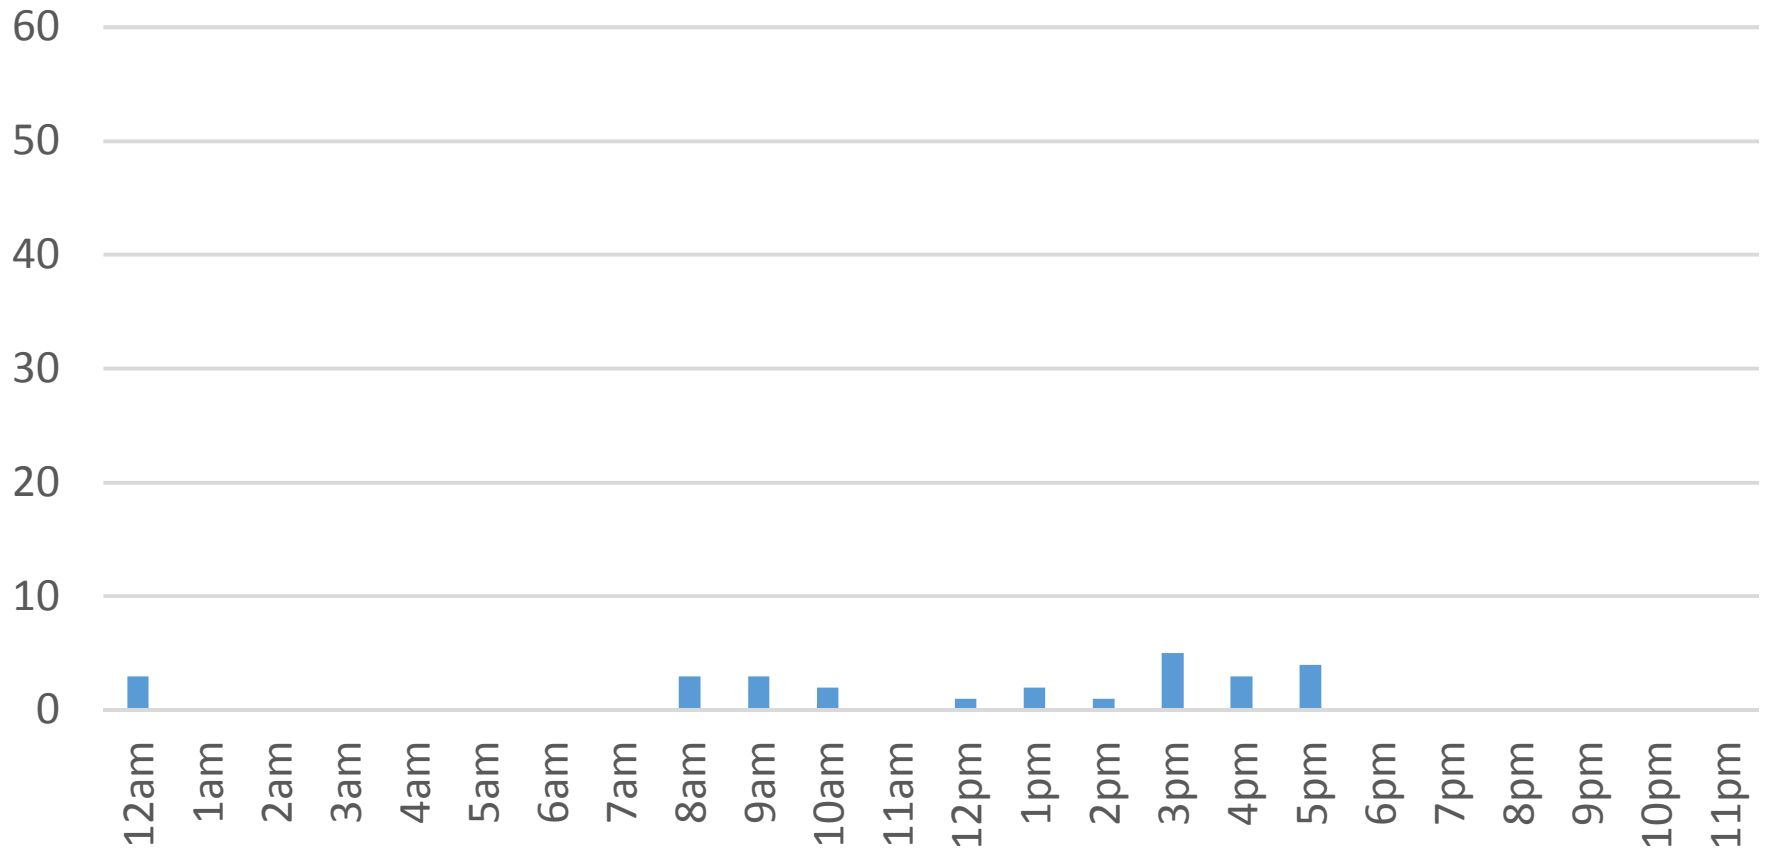

South Bay Trail Daily Data

Thursday, December 15, 2016