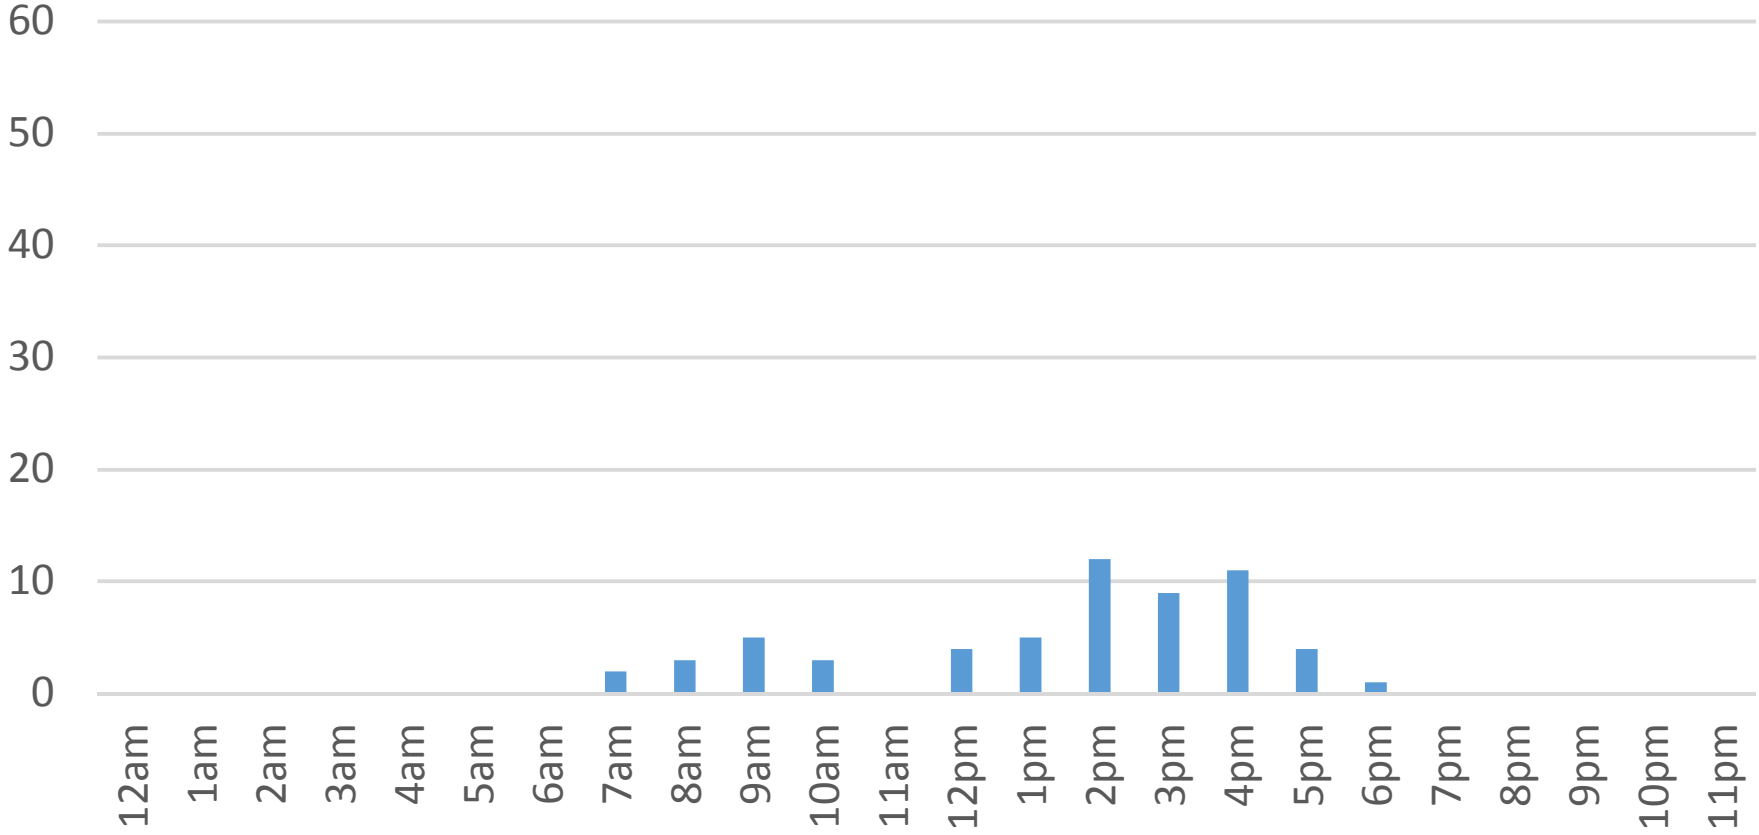

South Bay Trail Daily Data

Monday, December 05, 2016