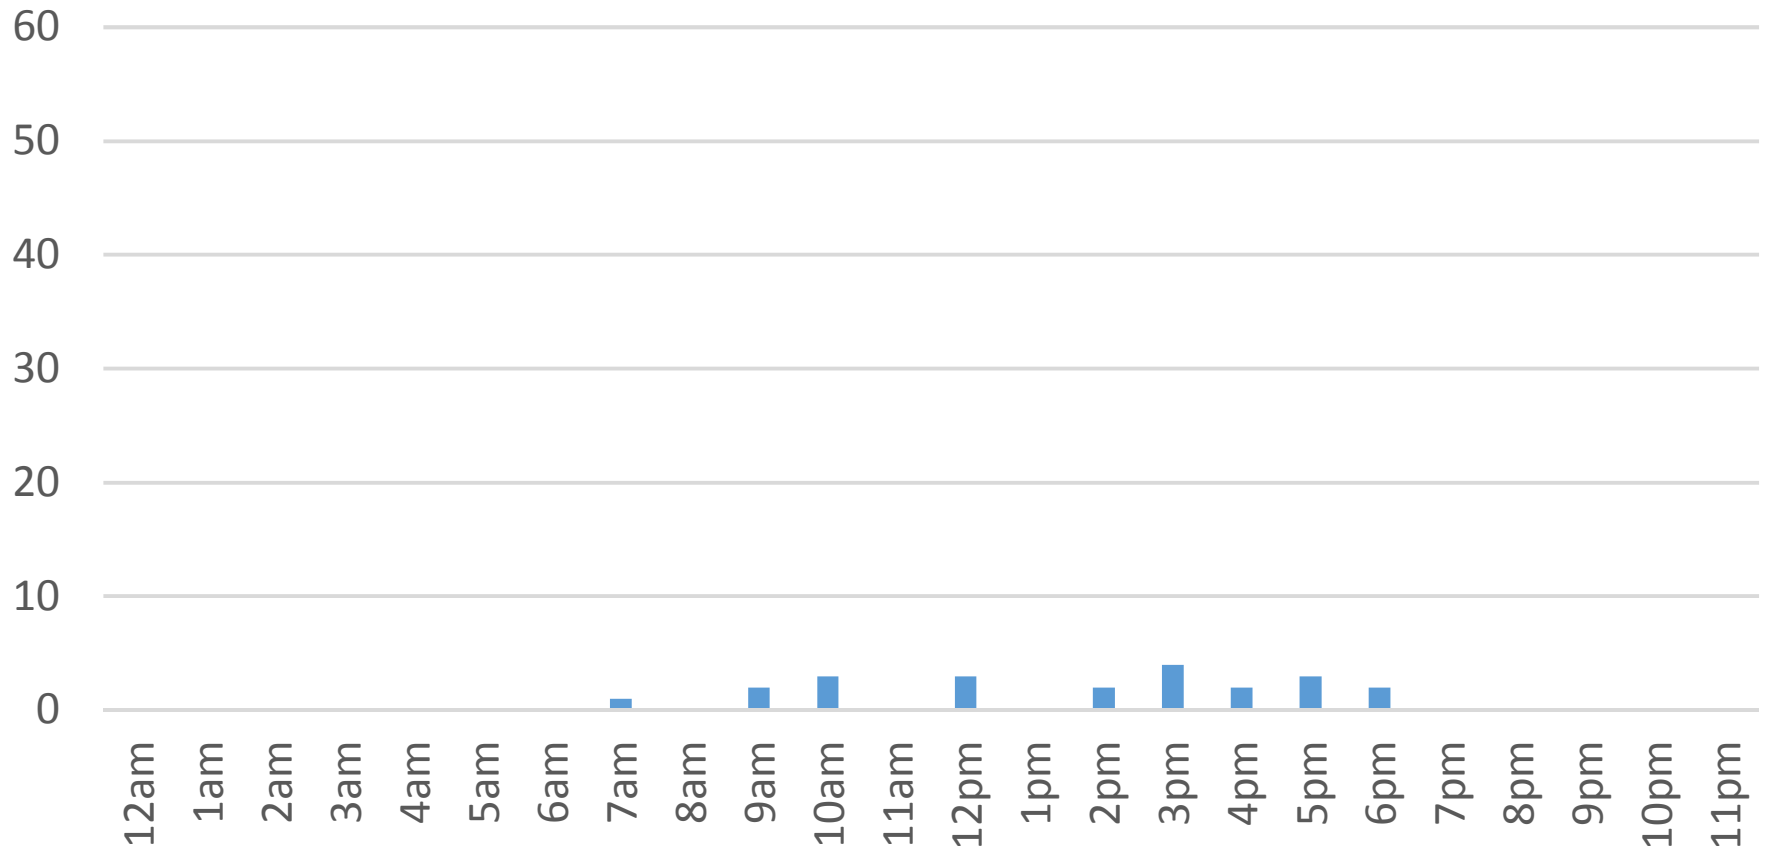

South Bay Trail Daily Data

Wednesday, December 14, 2016