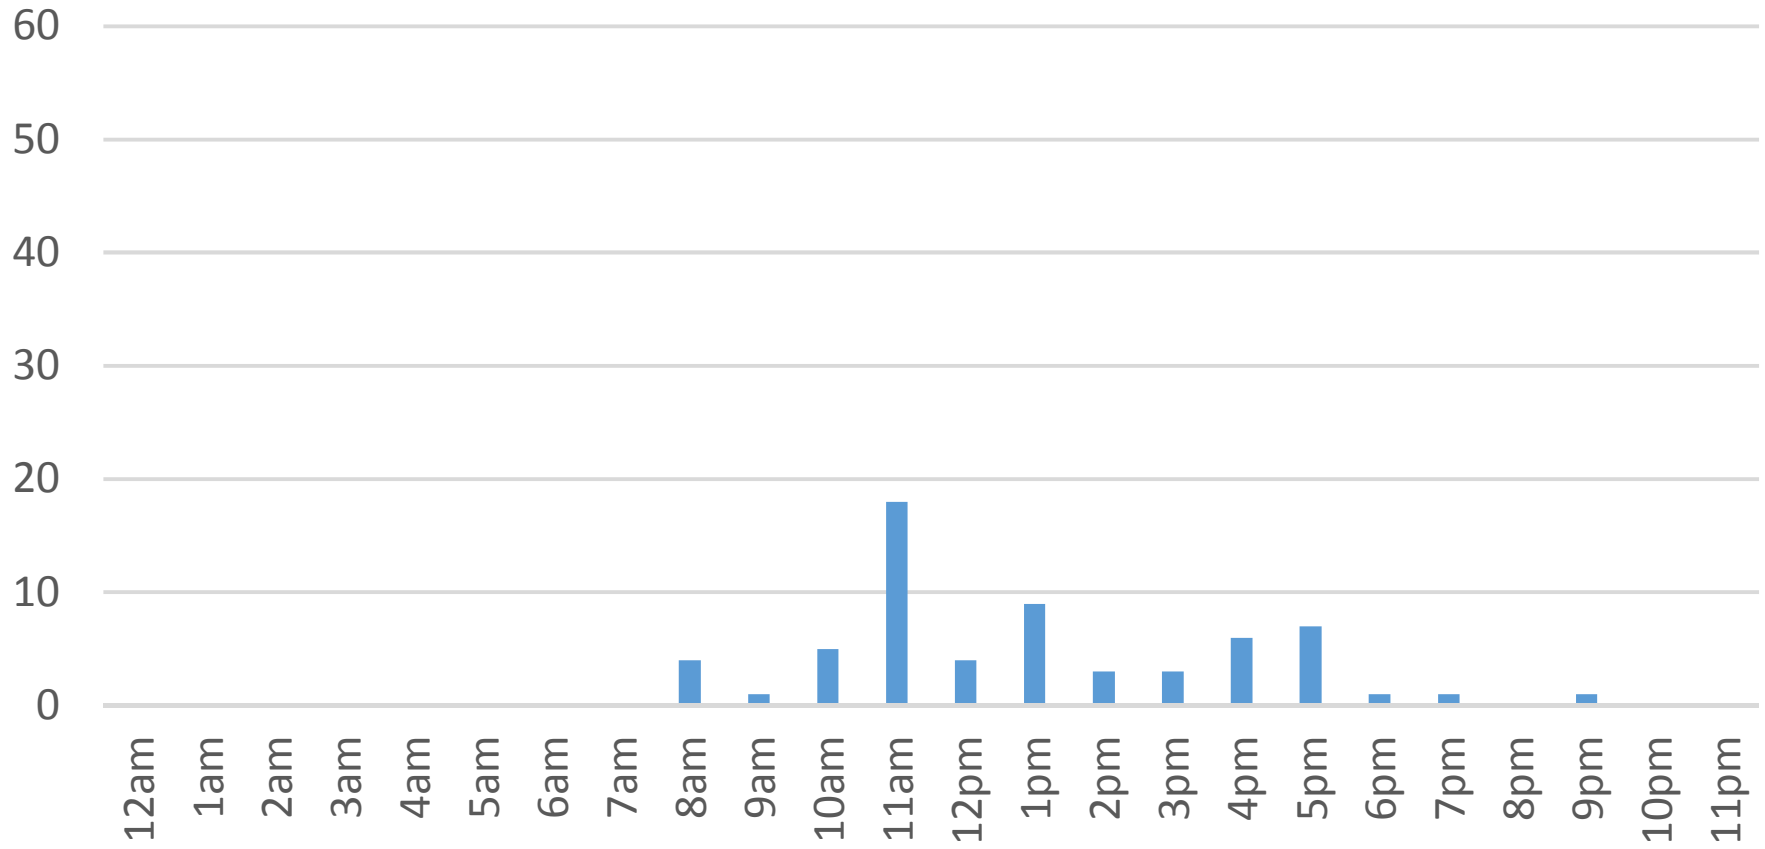

South Bay Trail Daily Data

Tuesday, December 20, 2016