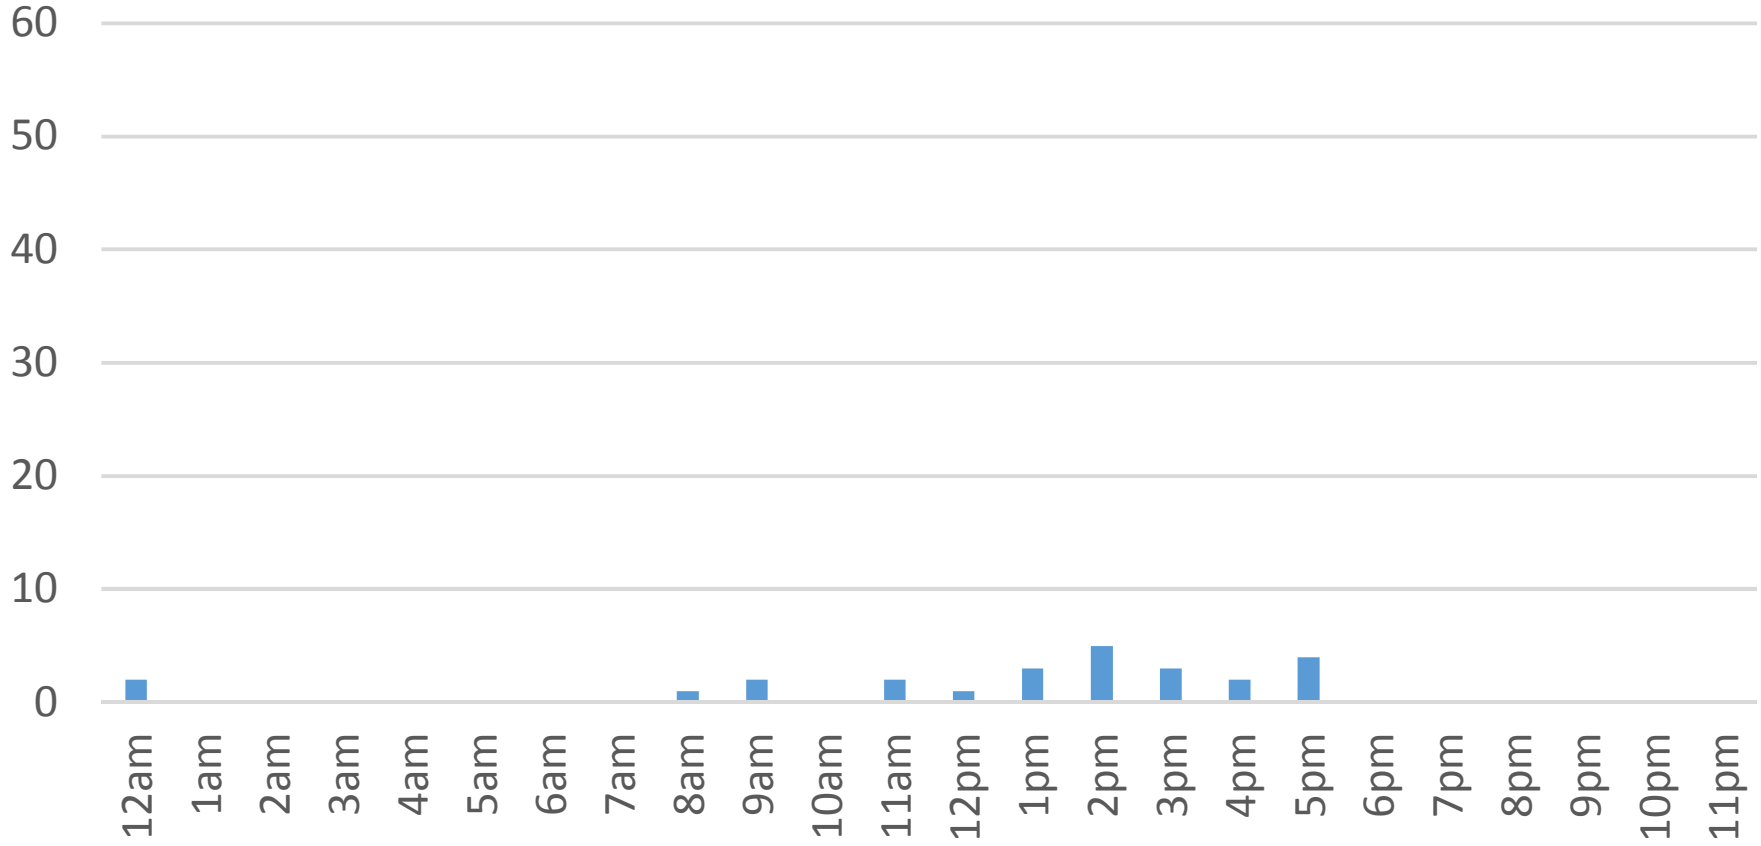

South Bay Trail Daily Data

Friday, December 16, 2016