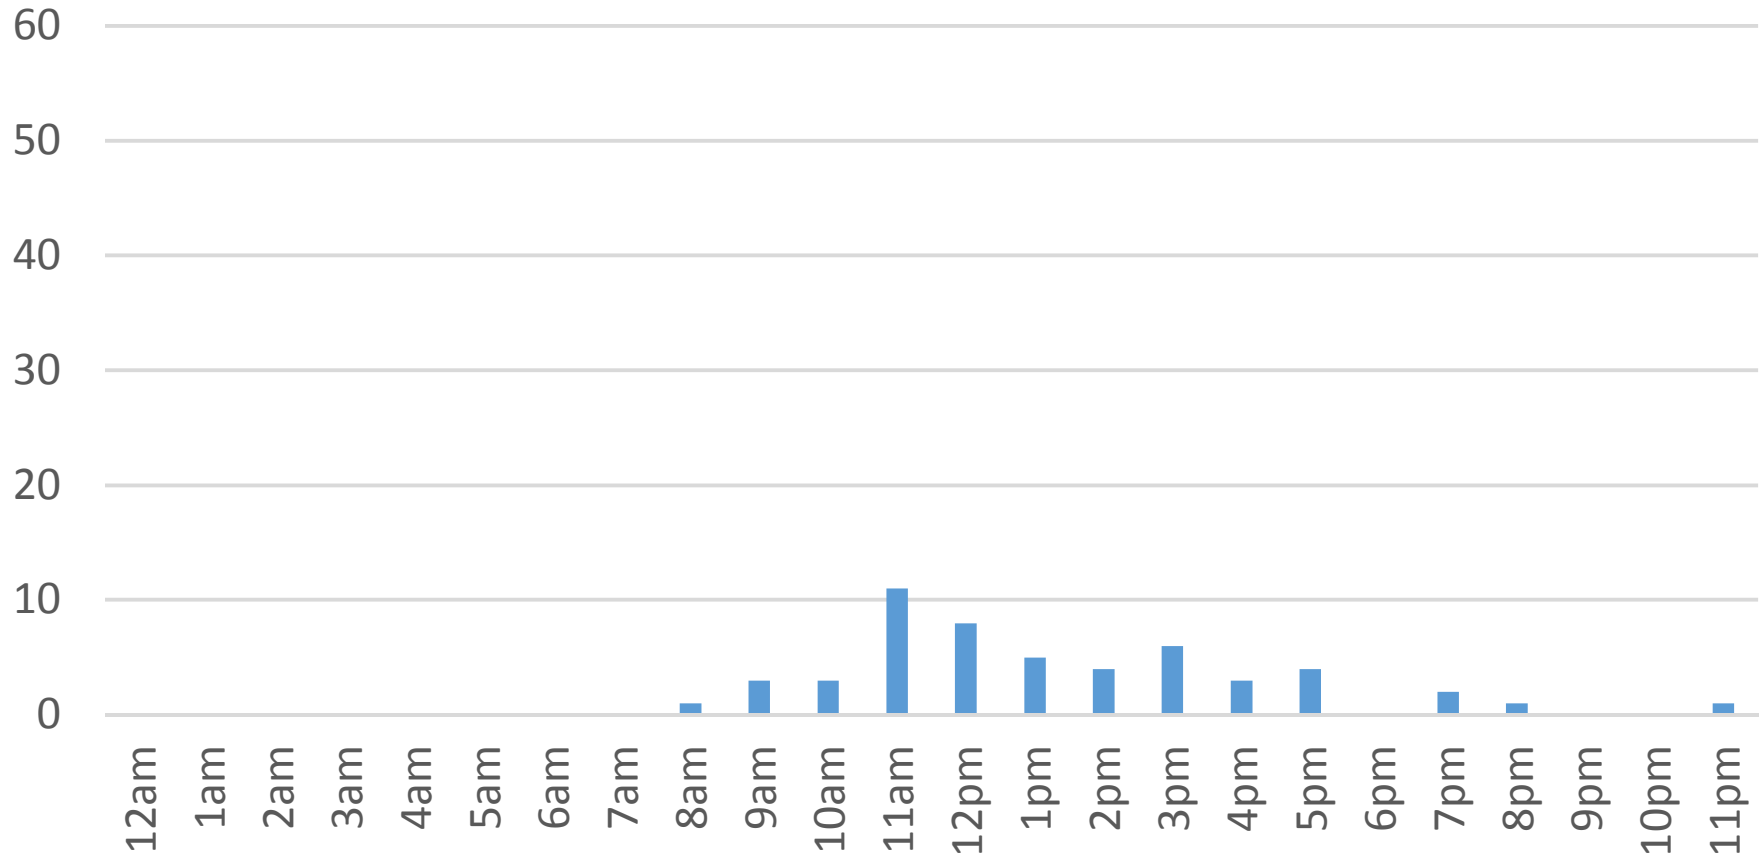

South Bay Trail Daily Data

Sunday, December 11, 2016