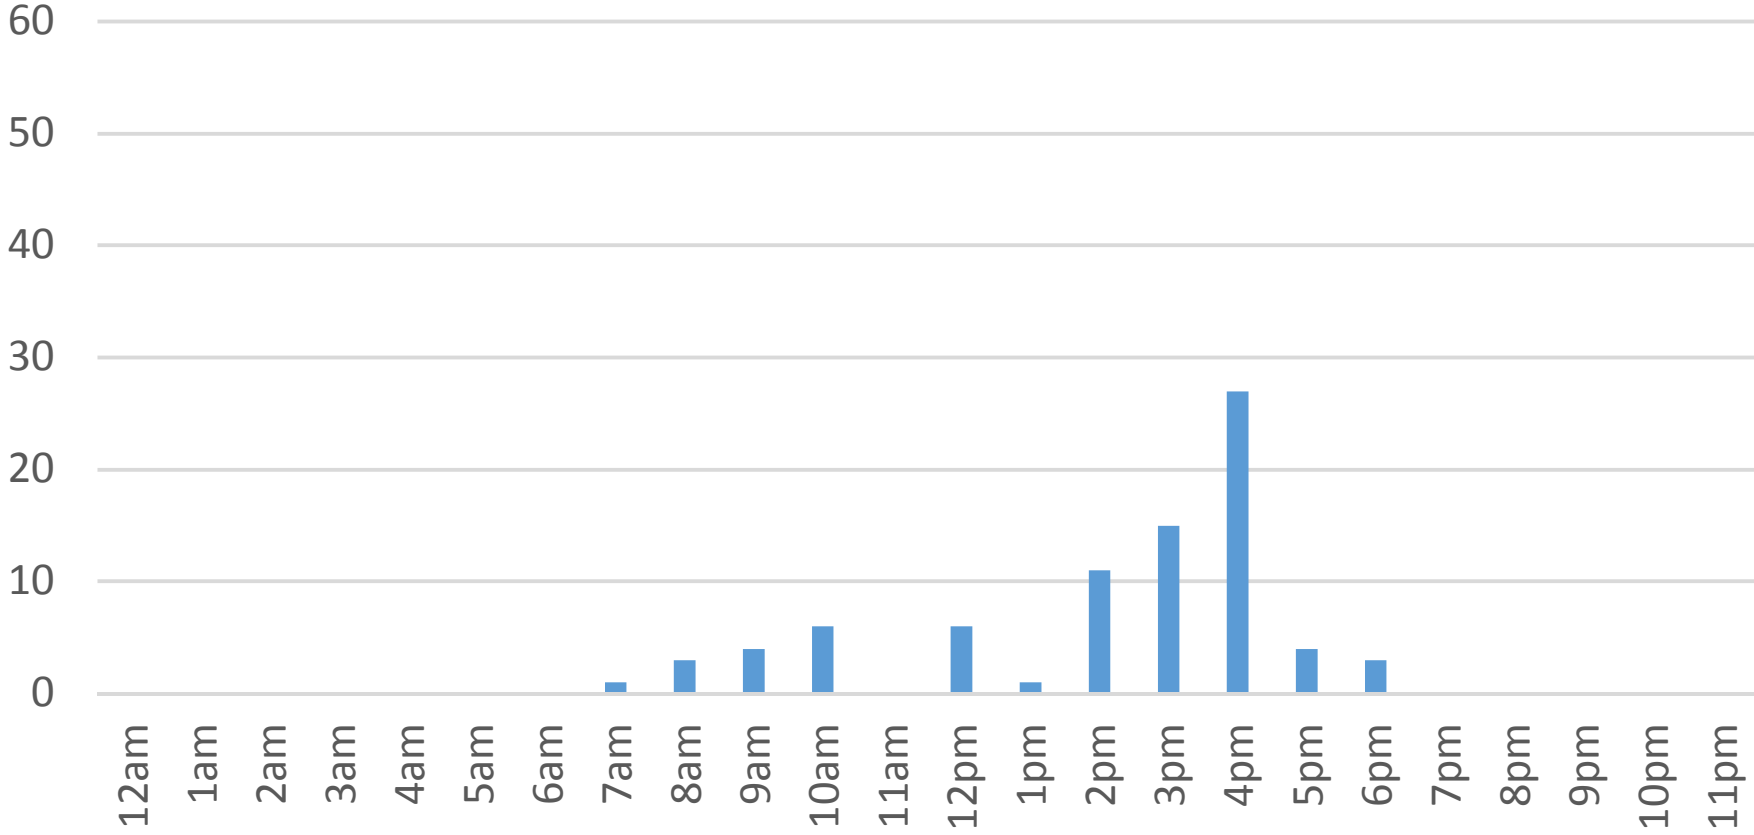

South Bay Trail Daily Data

Tuesday, December 06, 2016