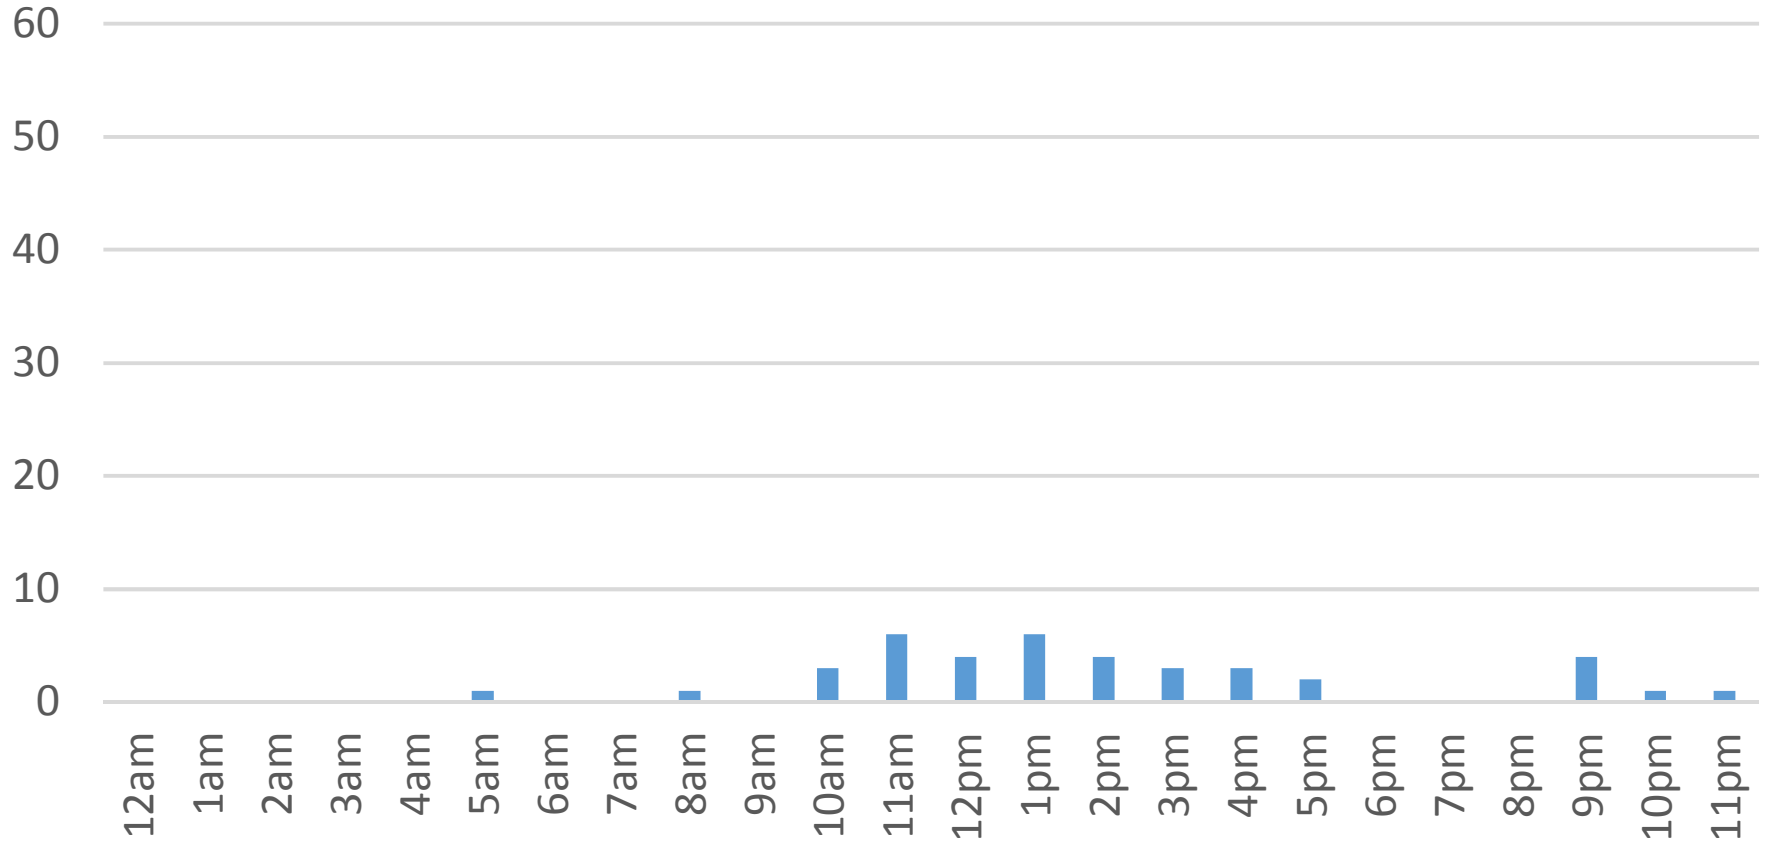

South Bay Trail Daily Data

Saturday, December 10, 2016