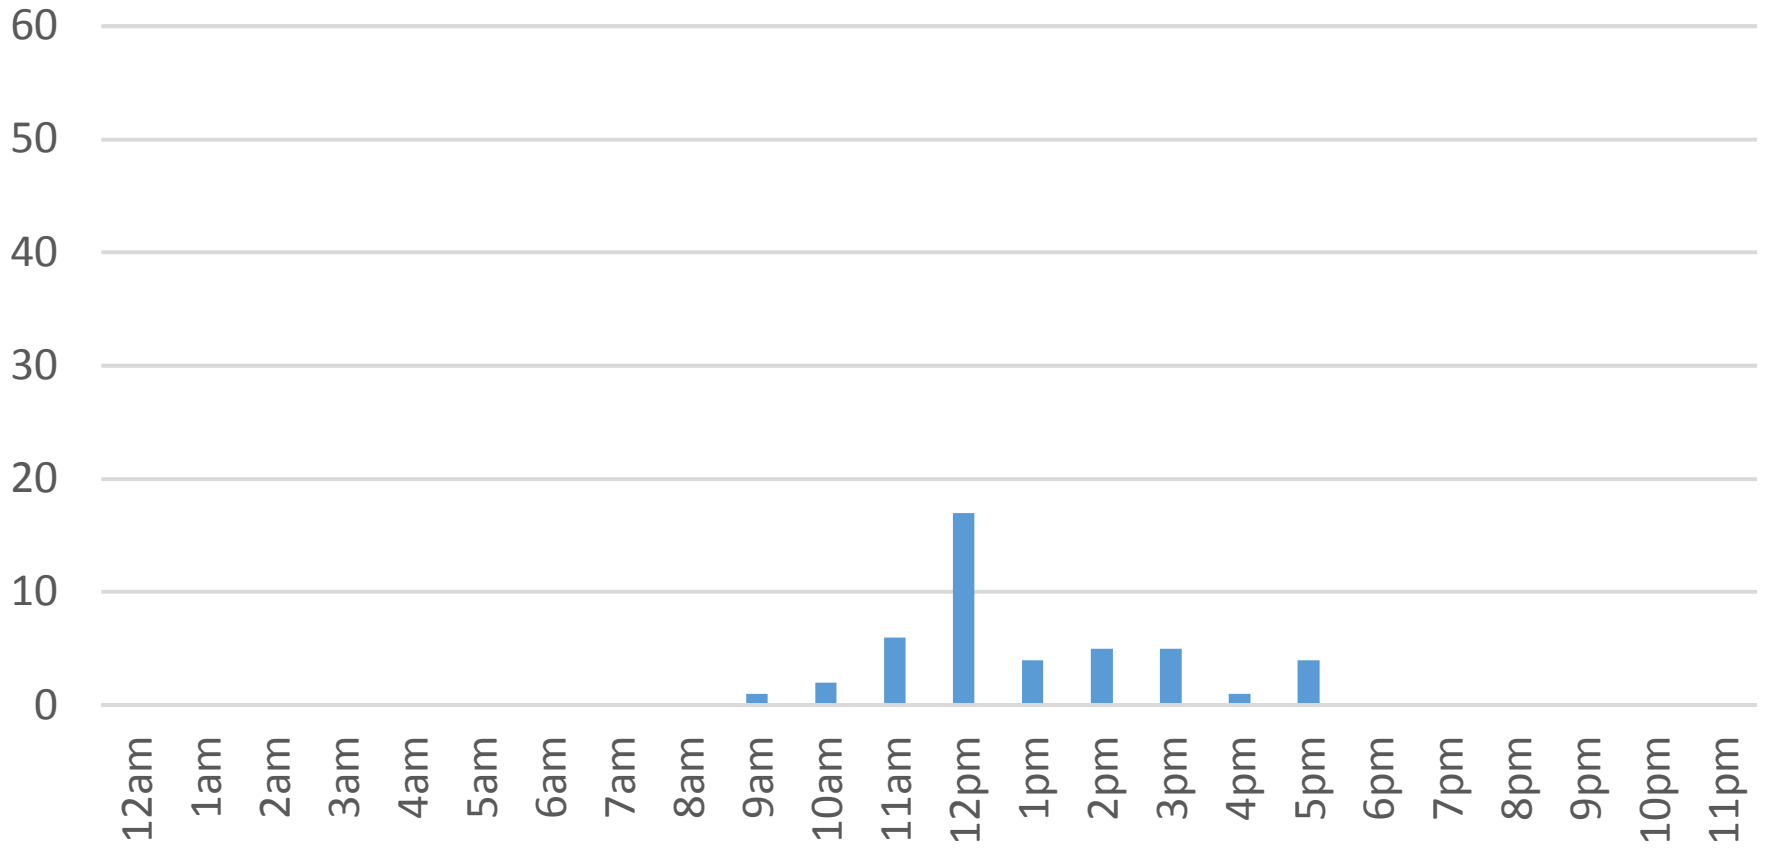

South Bay Trail Daily Data

Friday, December 23, 2016