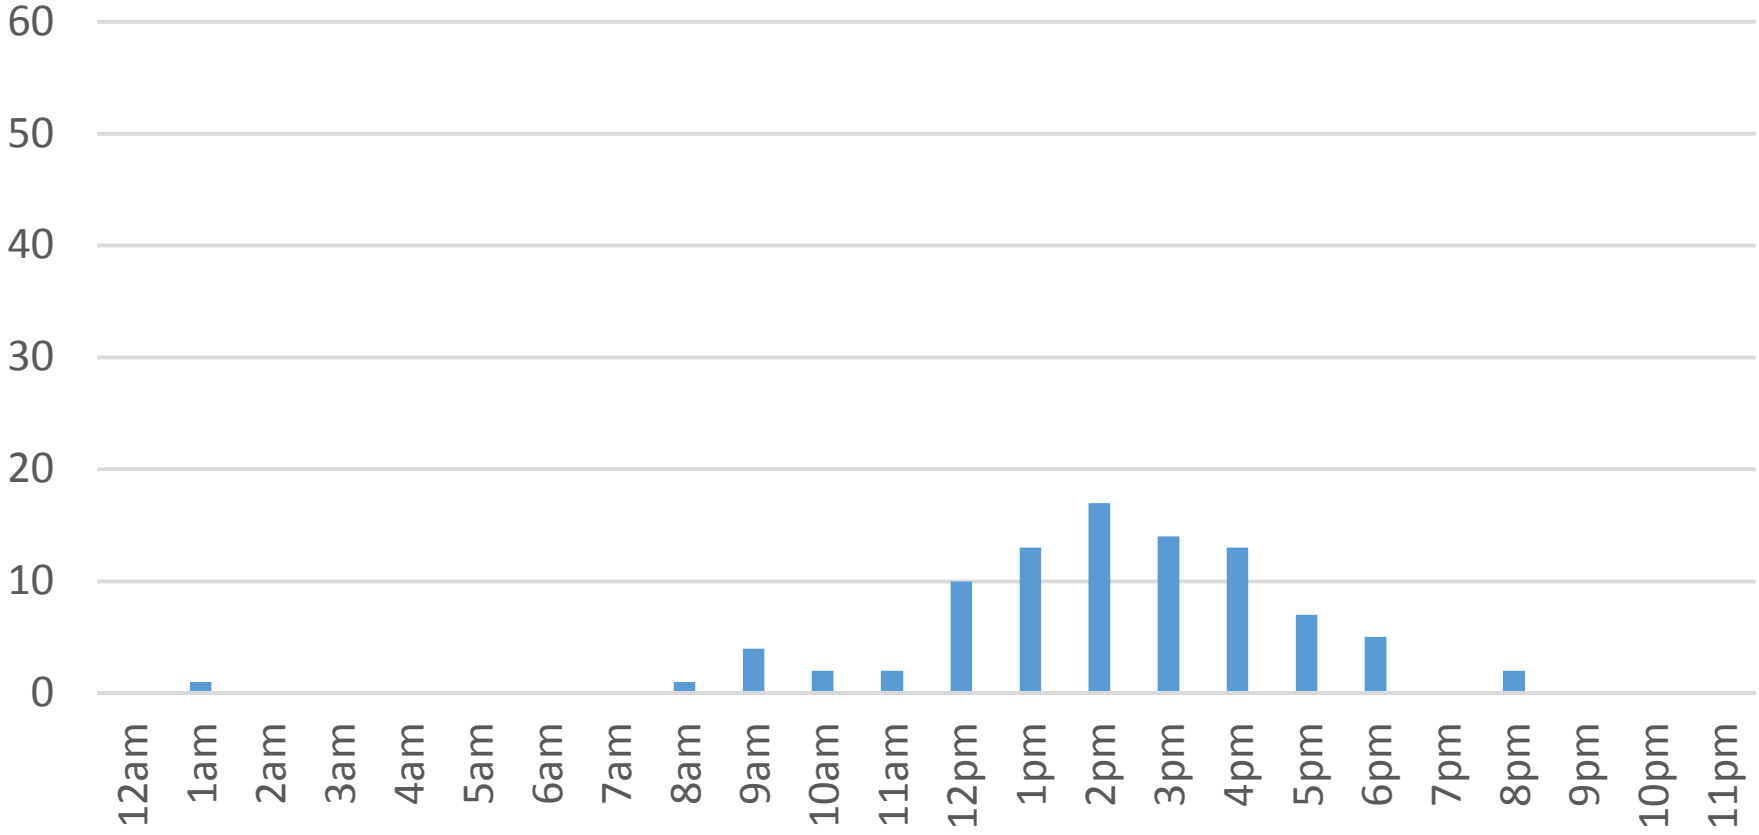

South Bay Trail Daily Data

Sunday, December 04, 2016