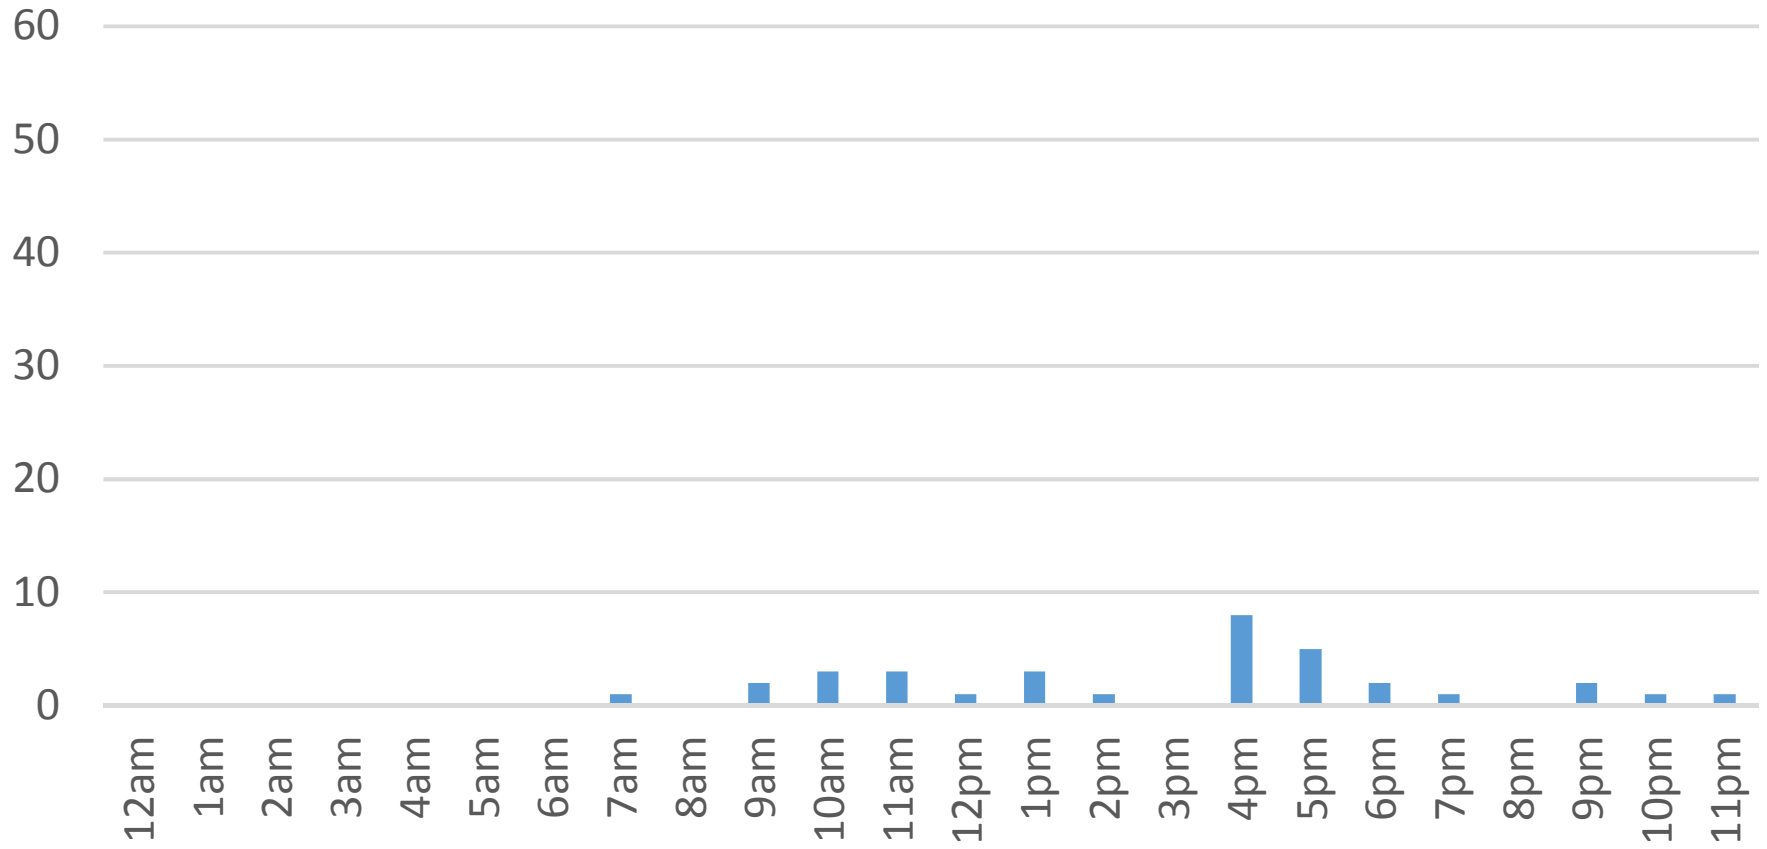

South Bay Trail Daily Data

Monday, December 12, 2016