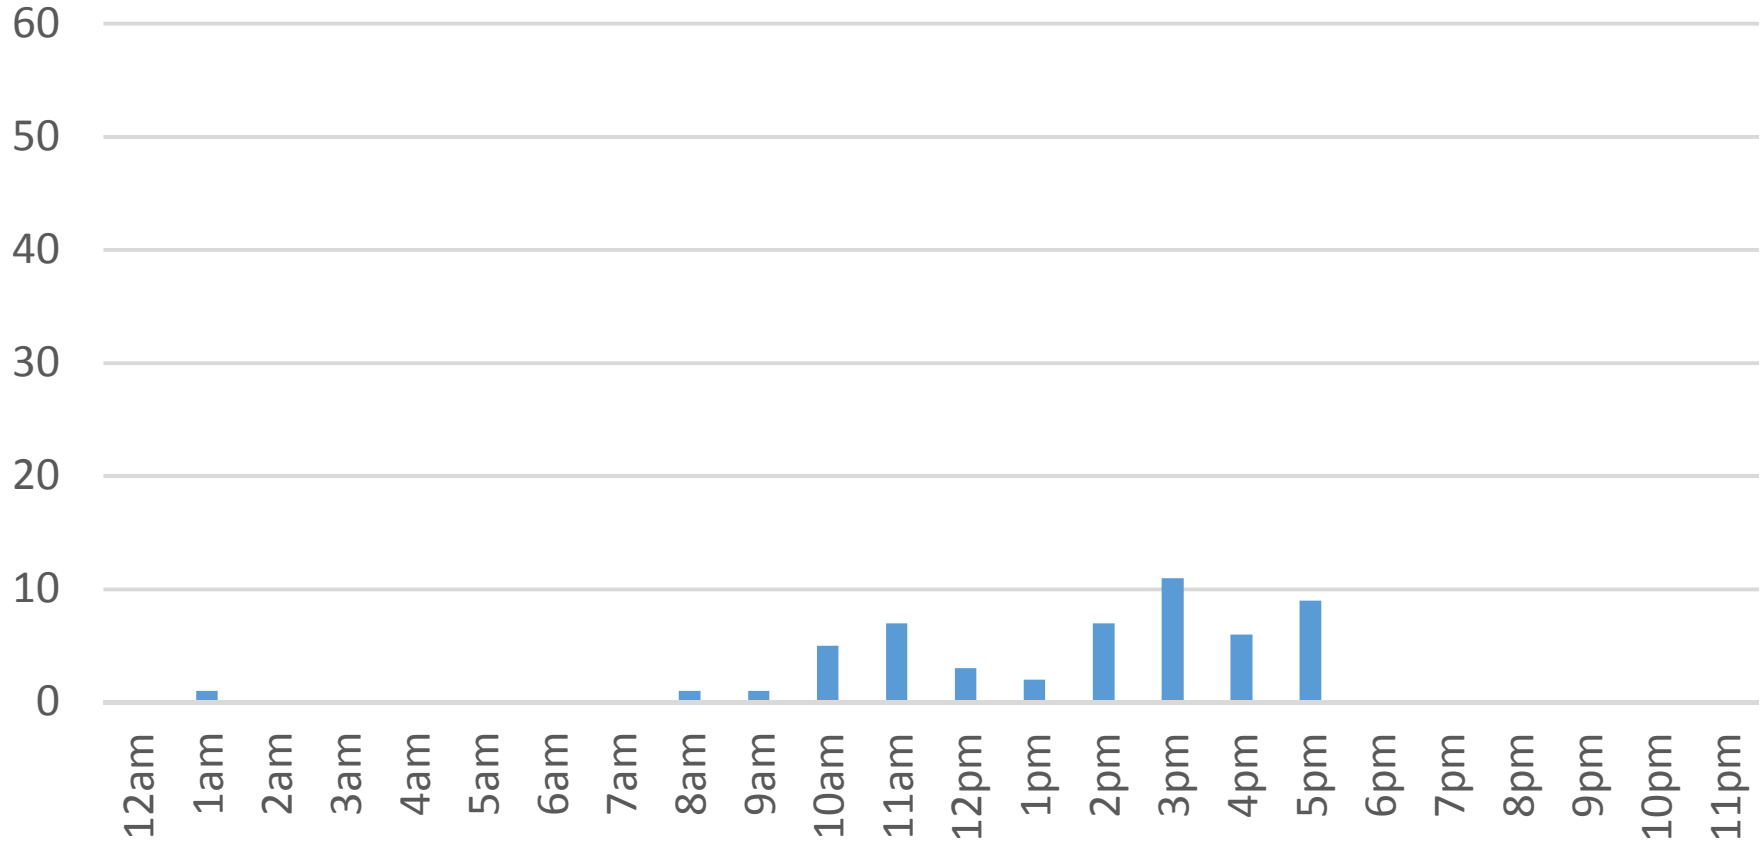

South Bay Trail Daily Data

Saturday, December 24, 2016