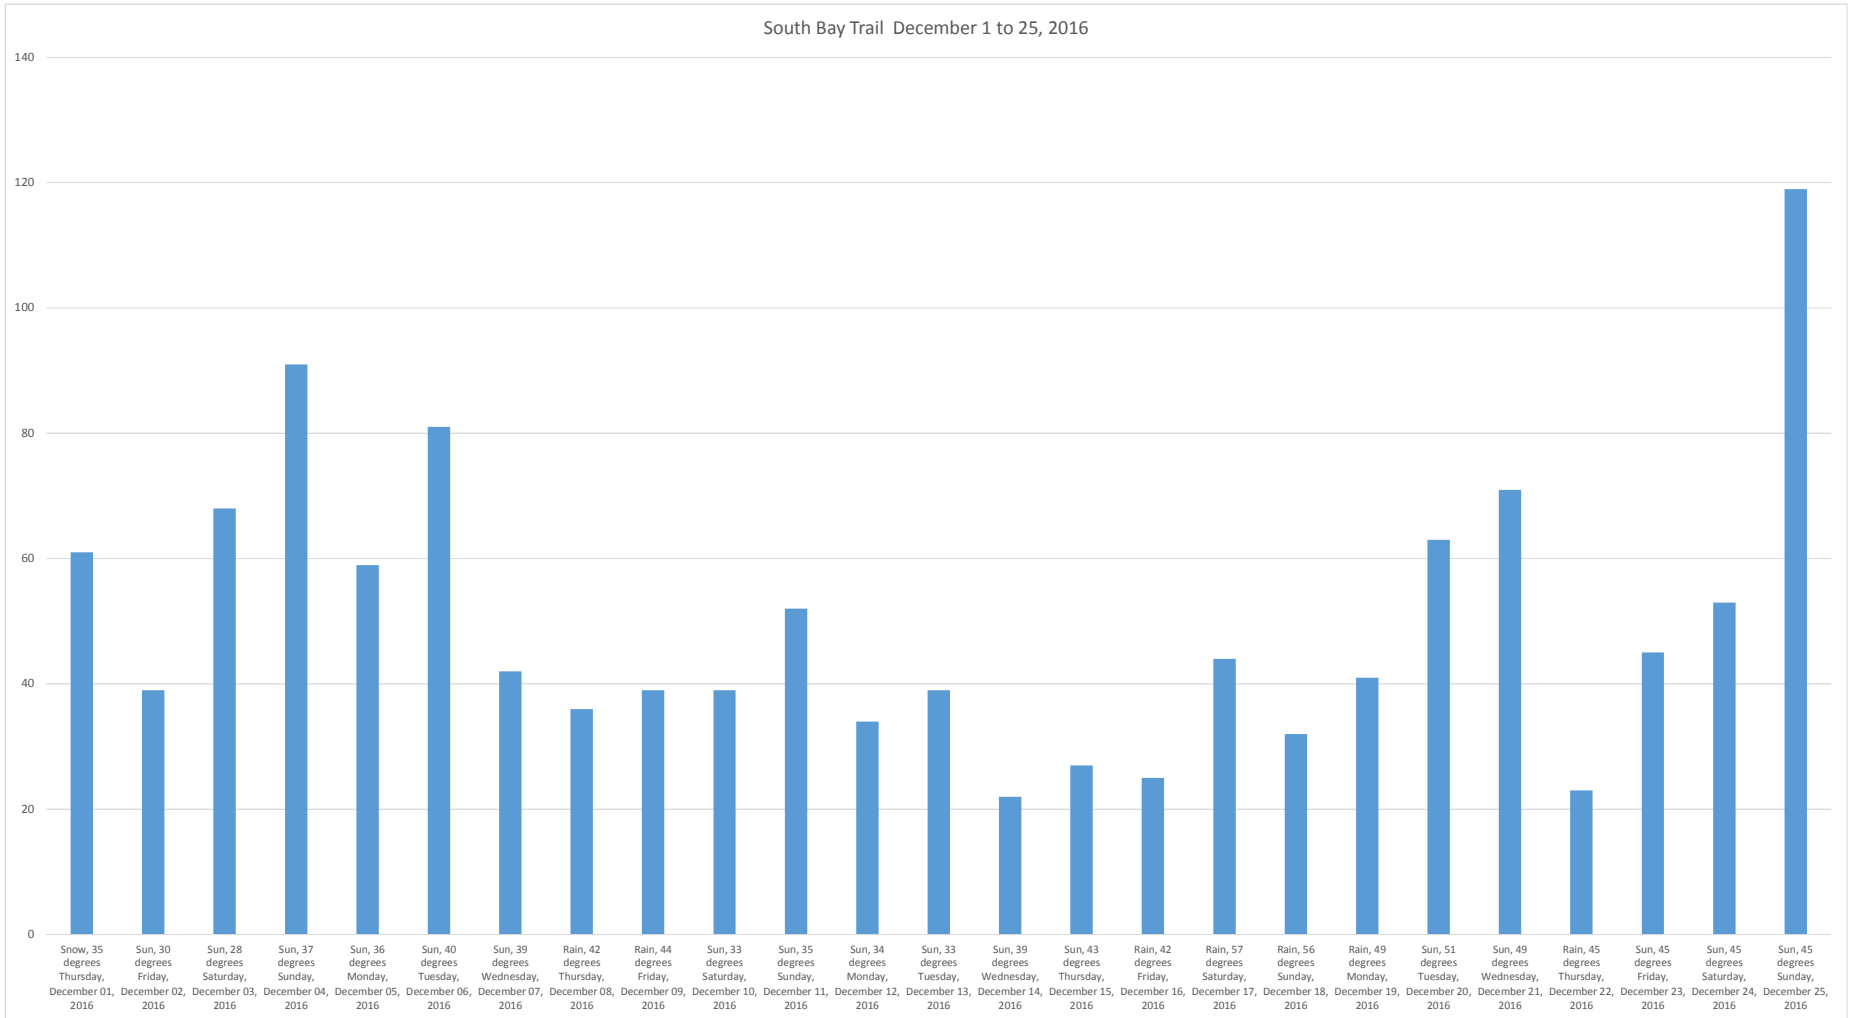

# South Bay Trail Data Figures

Daily Average	50
Average Weekend Day	62
Average Weekday	44
Highest Daily Count	119
Busiest Day of the Week	Sunday, December 25, 2016
Weekly Profile	
Monday	11%
Tuesday	15%
Wednesday	11%
Thursday	12%
Friday	12%
Saturday	16%
Sunday	24%

Total = 1,245 counts