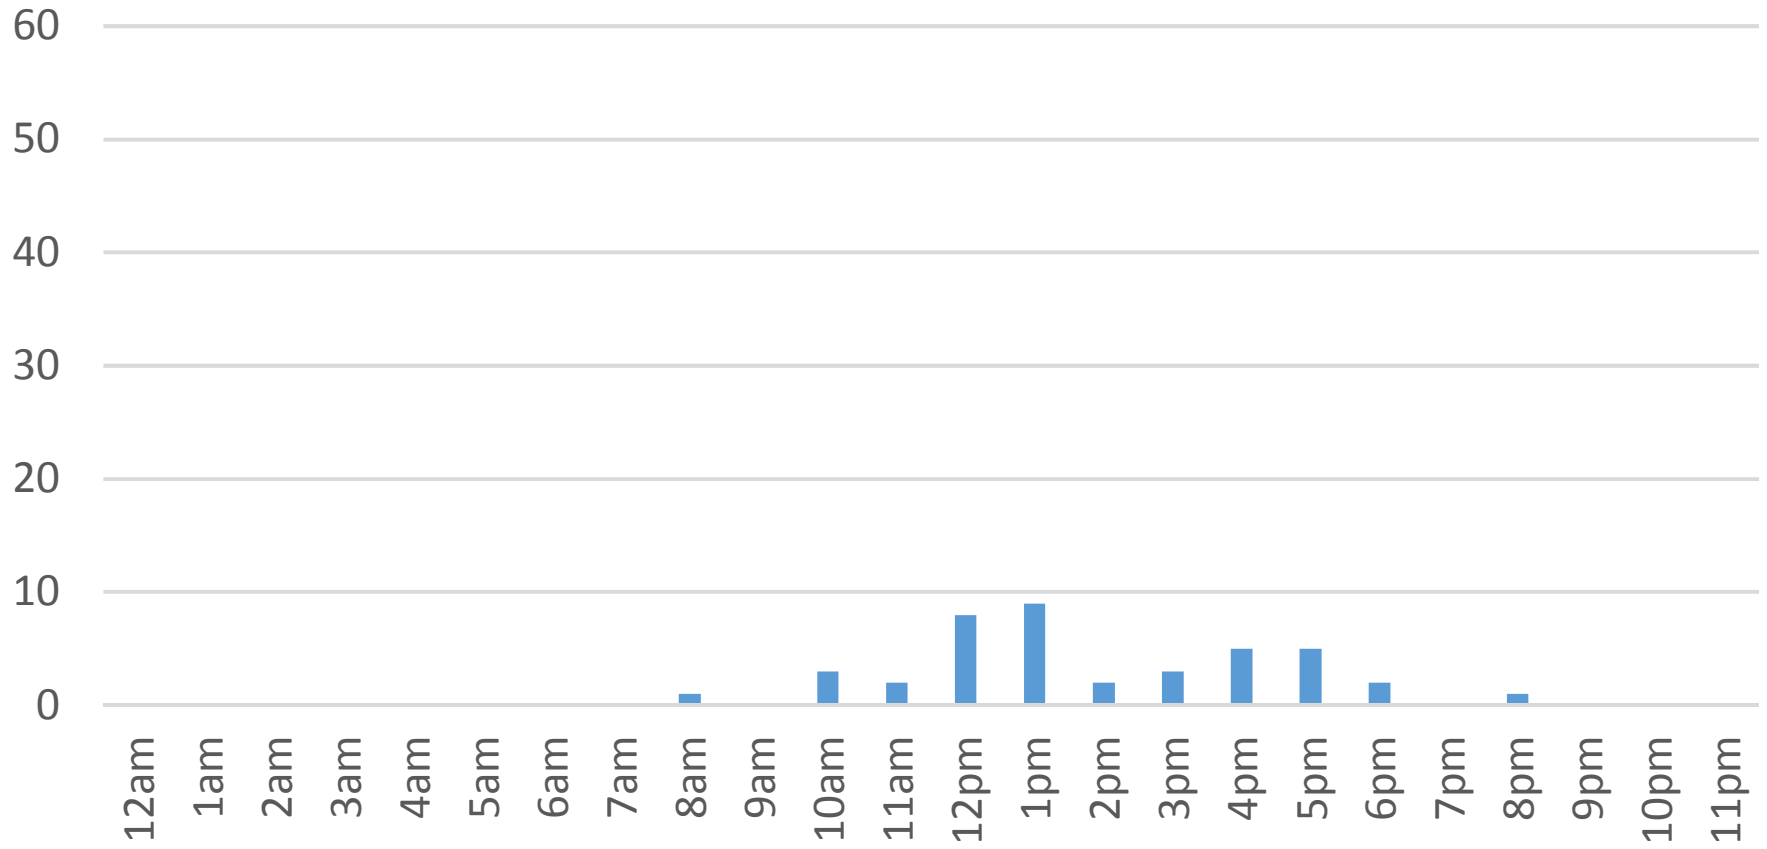

South Bay Trail Daily Data

Monday, December 19, 2016