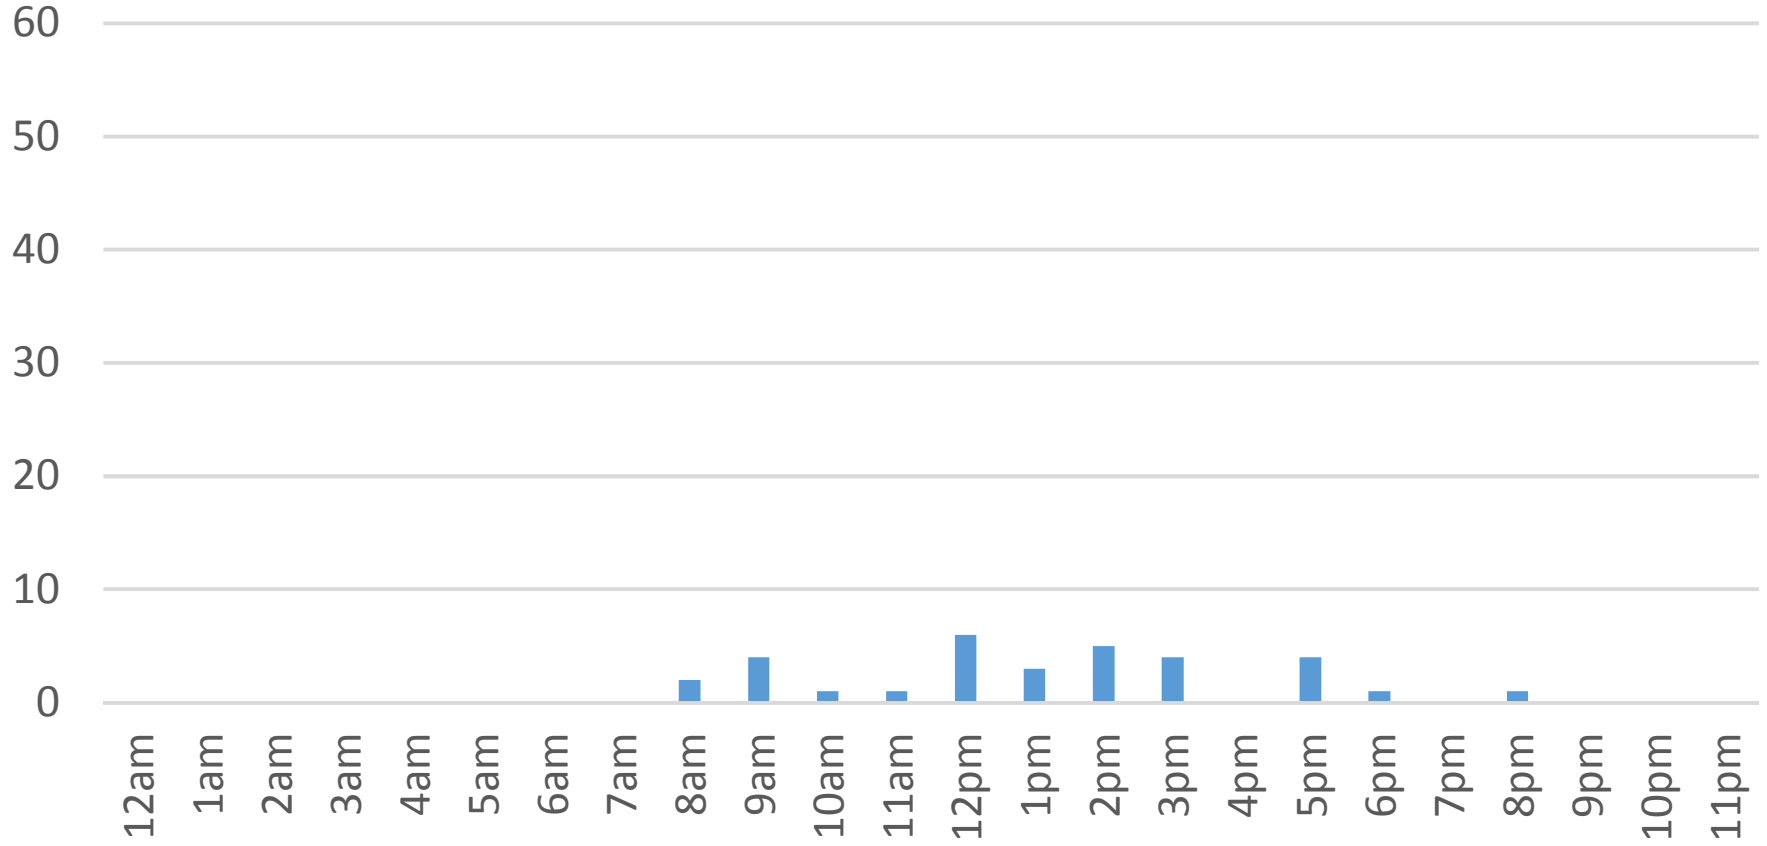

South Bay Trail Daily Data

Sunday, December 18, 2016