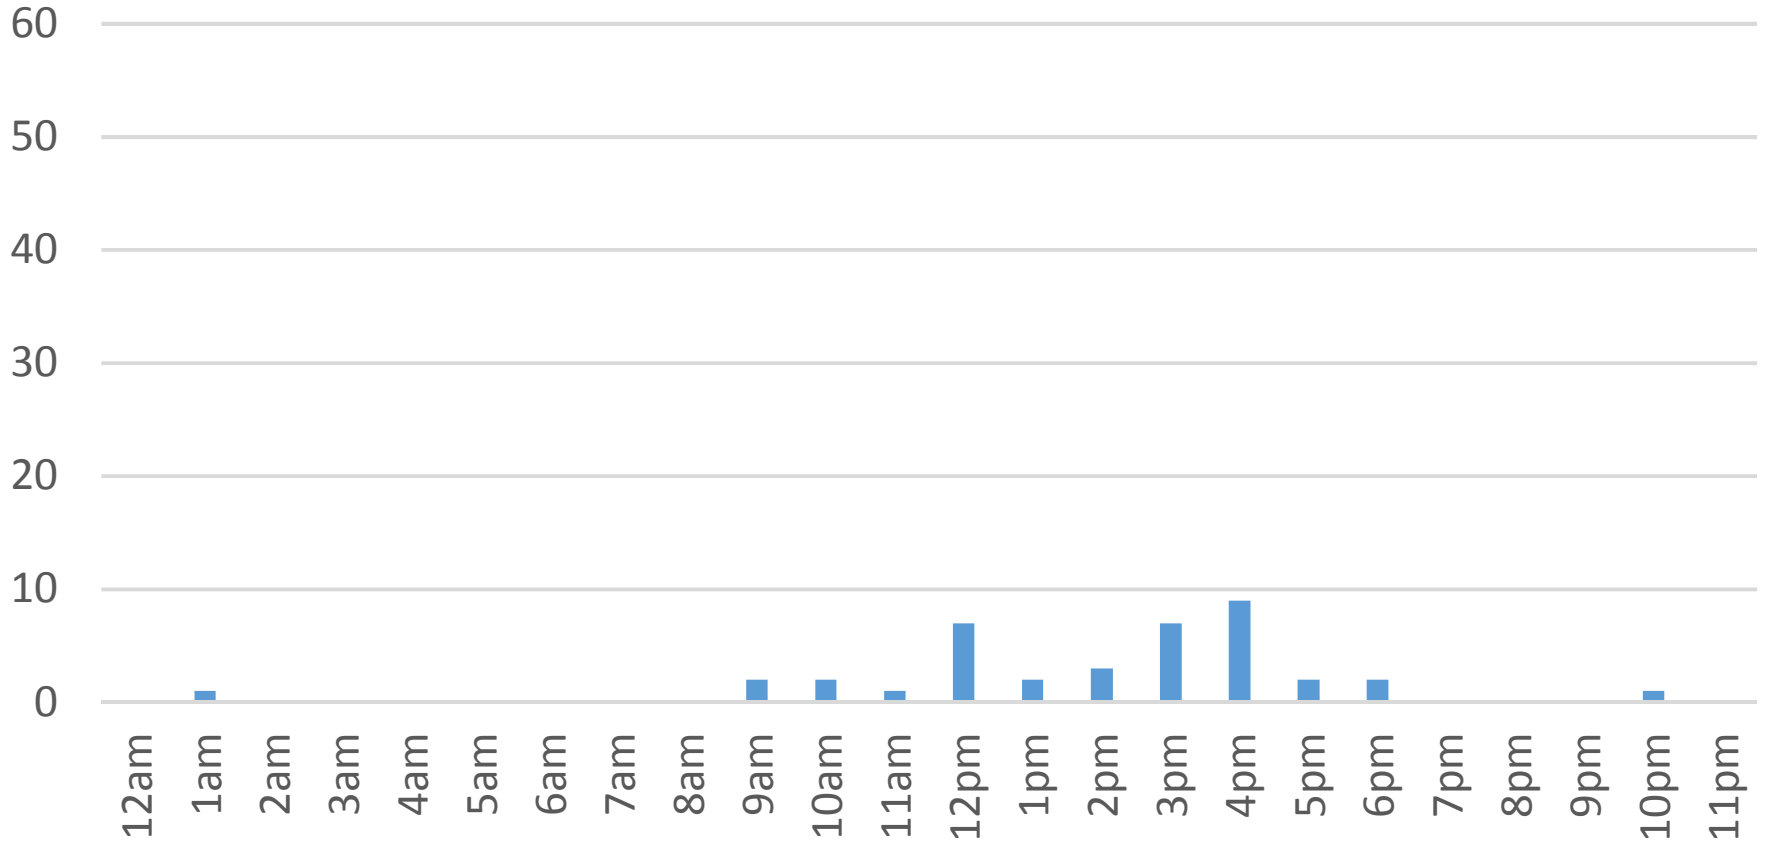

South Bay Trail Daily Data

Tuesday, December 13, 2016