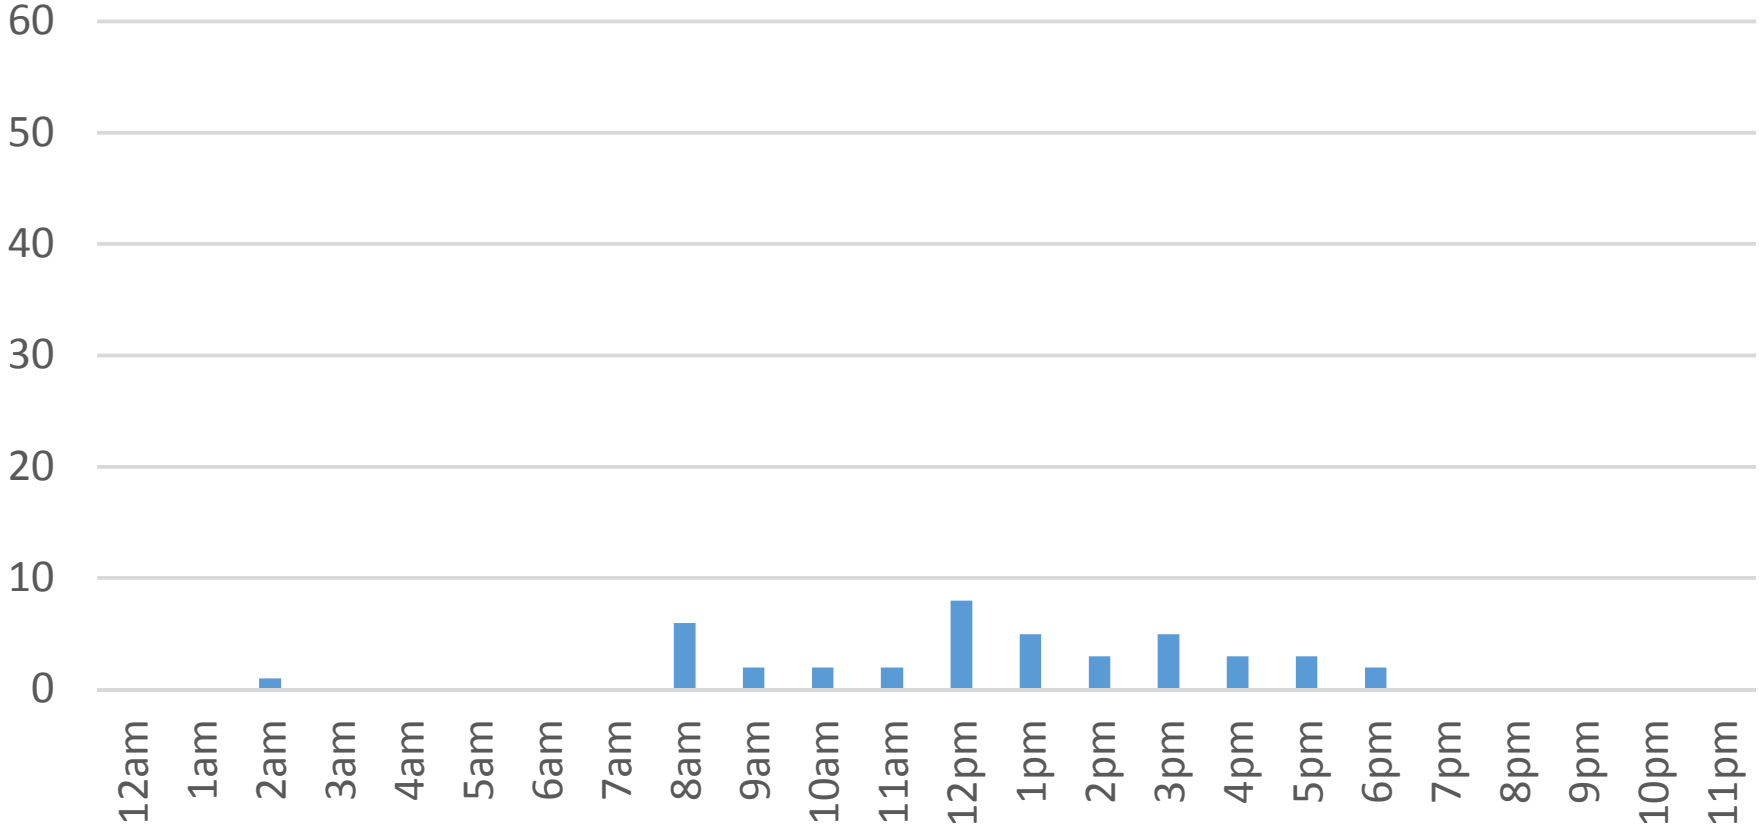

South Bay Trail Daily Data

Wednesday, December 07, 2016