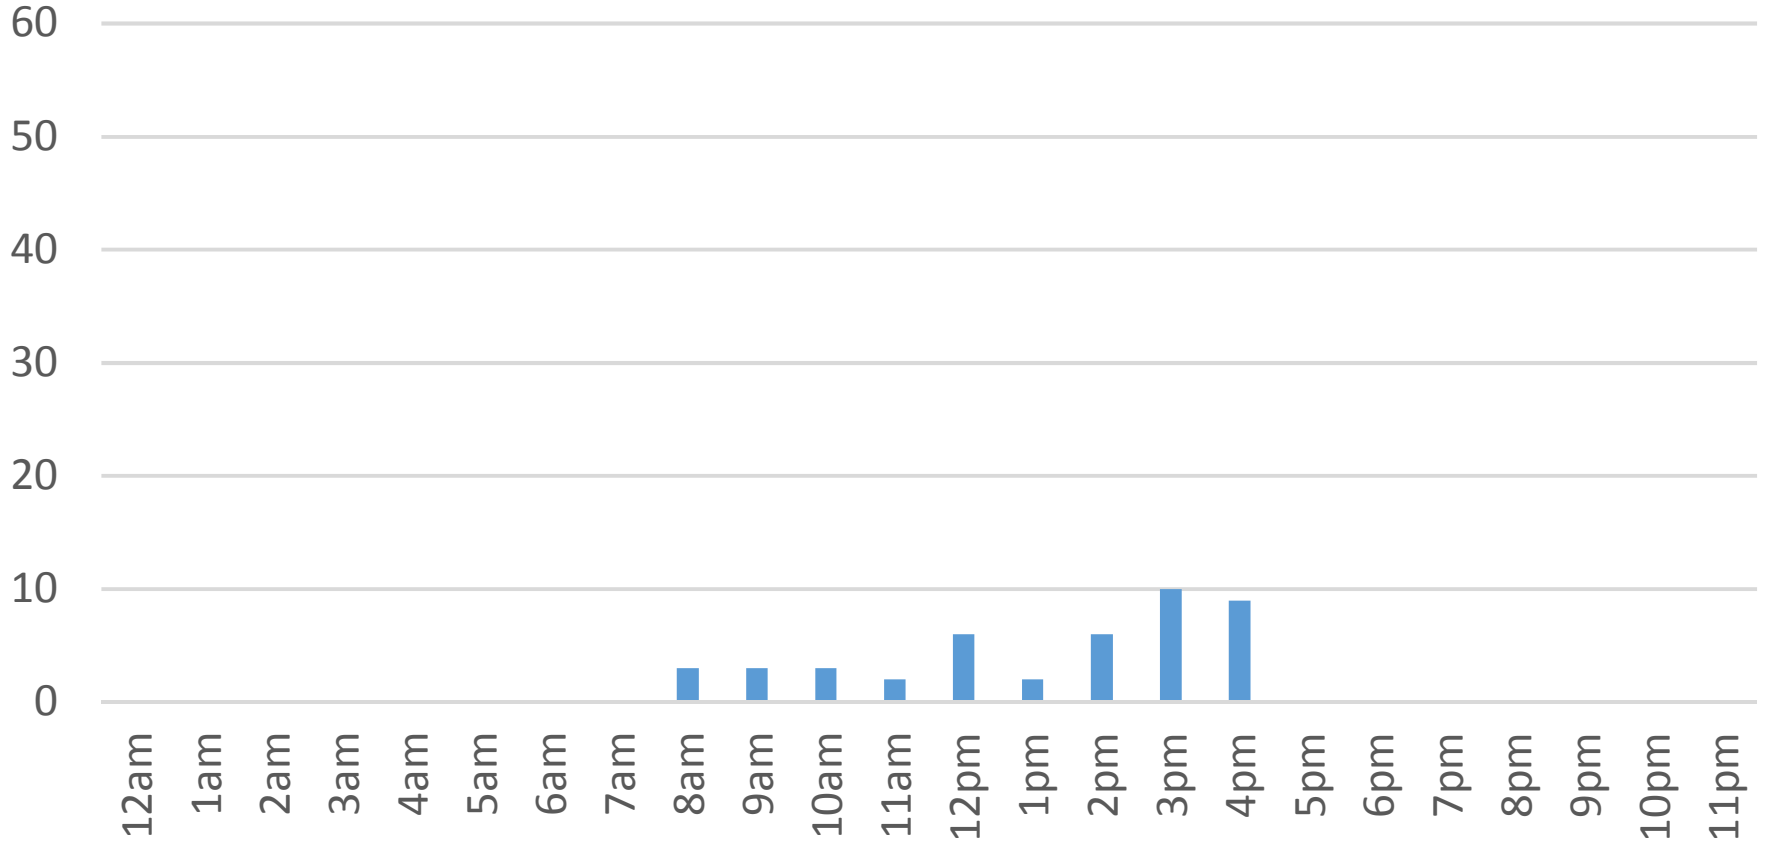

South Bay Trail Daily Data

Saturday, December 17, 2016