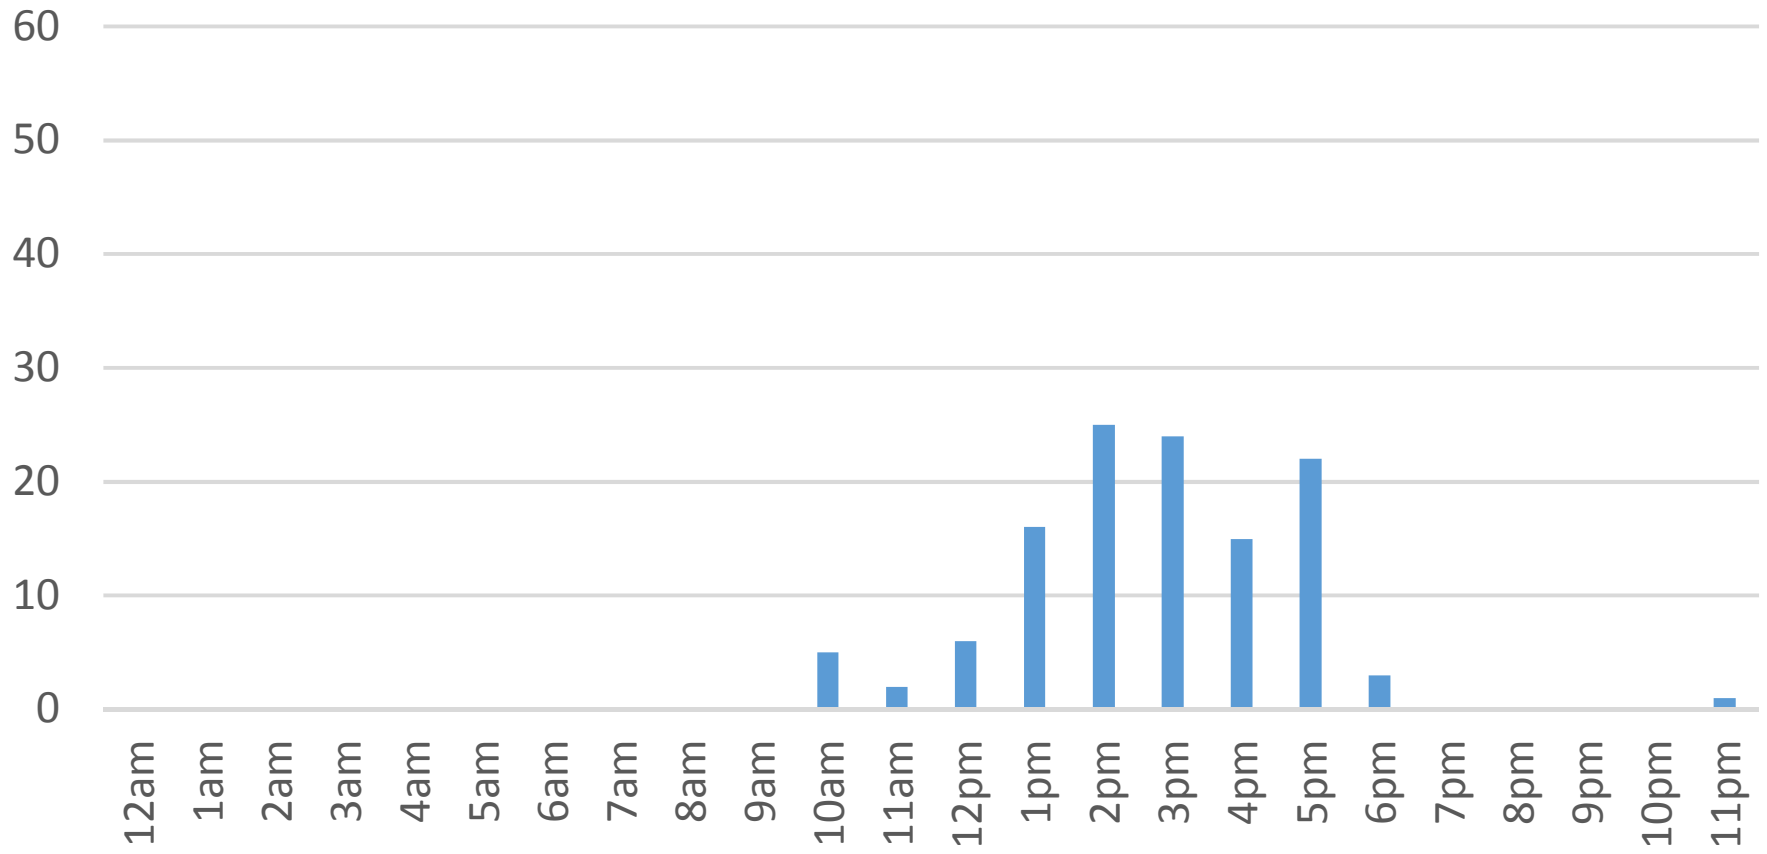

South Bay Trail Daily Data

Sunday, December 25, 2016