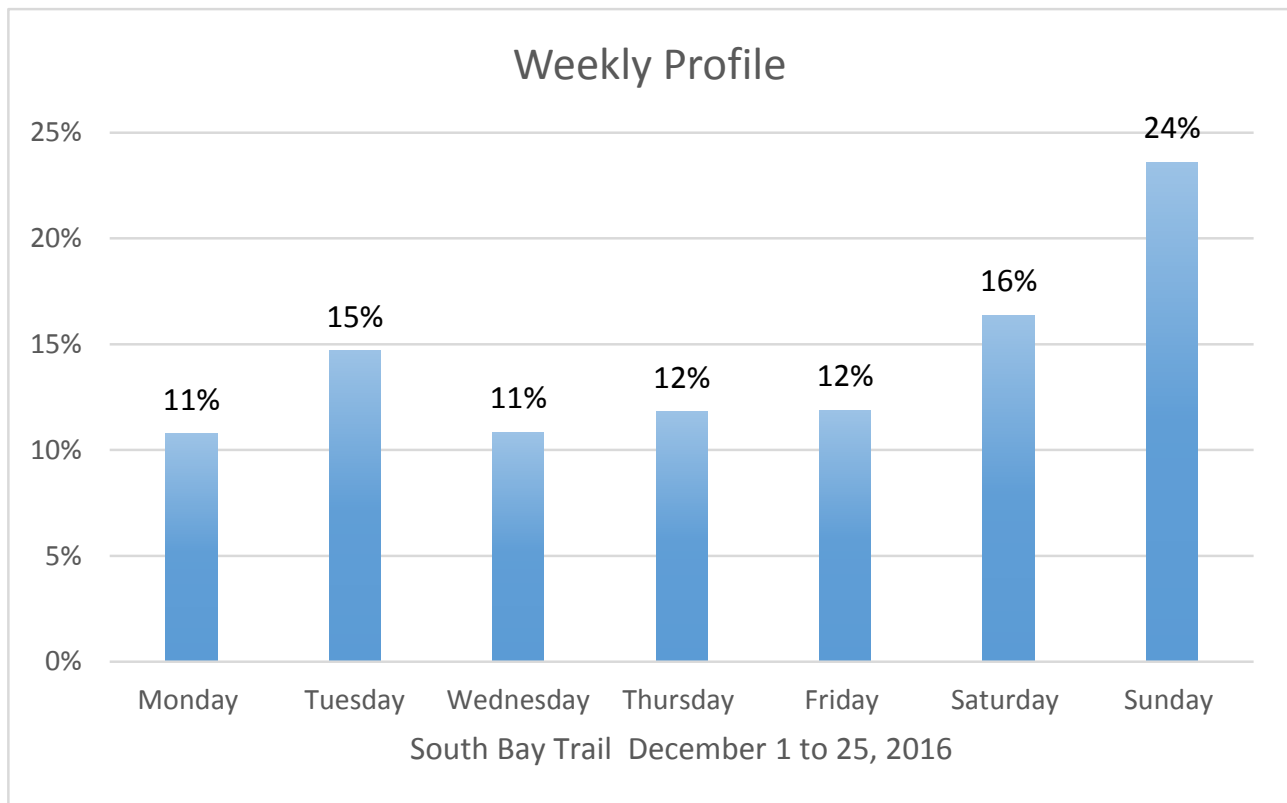

# South Bay Trail Data Figures

Daily Average	50
Average Weekend Day	62
Average Weekday	44
Highest Daily Count	119
Busiest Day of the Week	Sunday, December 25, 2016
Weekly Profile	
Monday	11%
Tuesday	15%
Wednesday	11%
Thursday	12%
Friday	12%
Saturday	16%
Sunday	24%