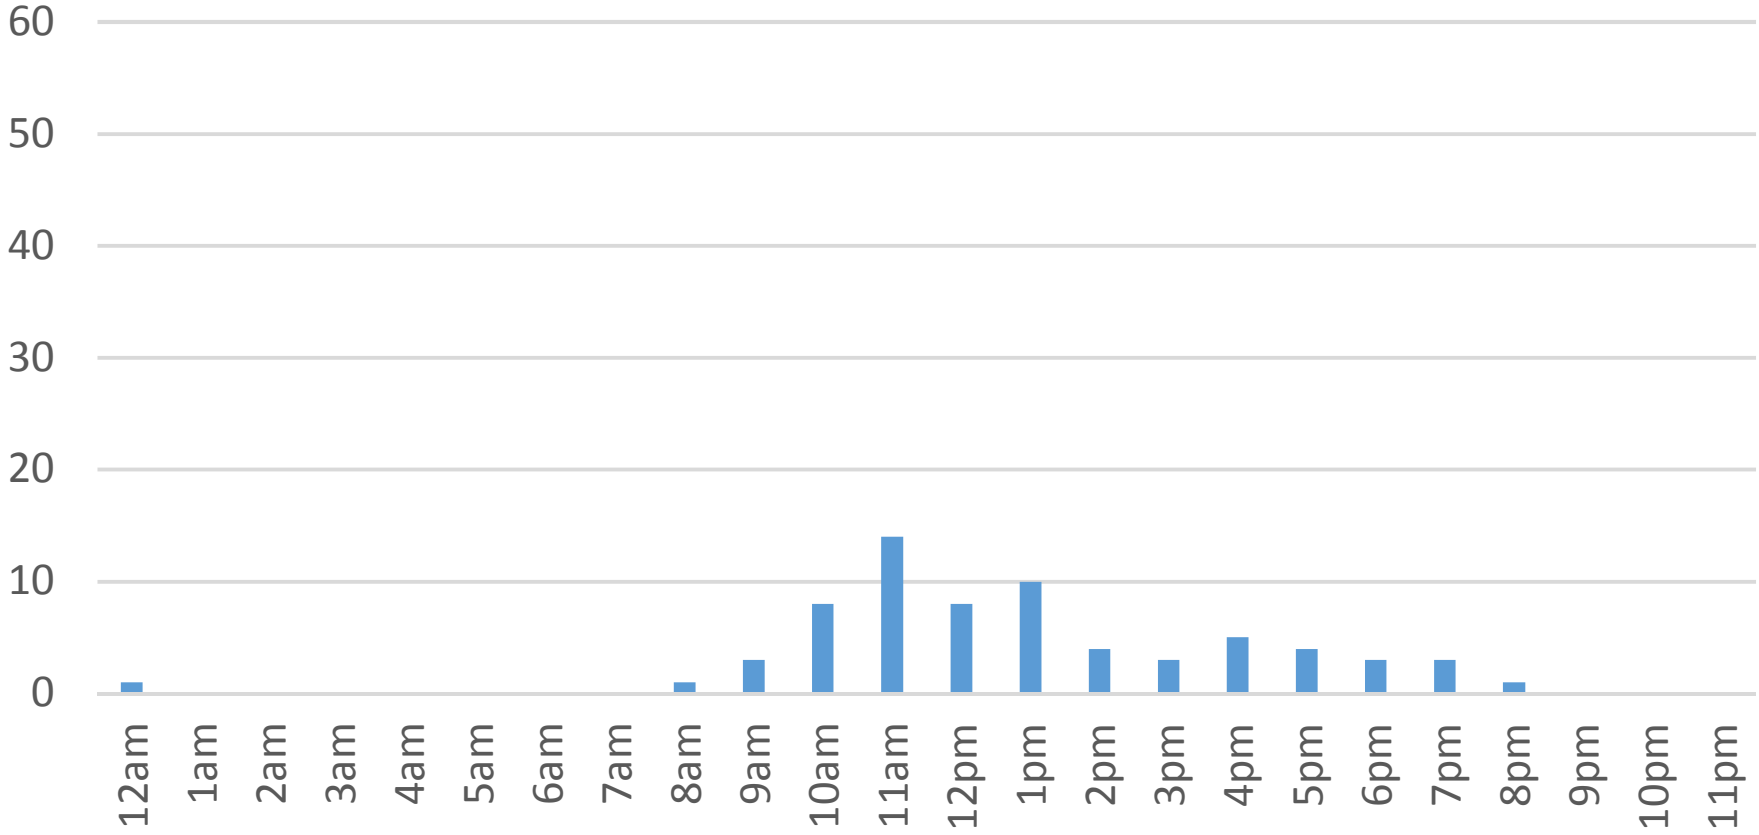

South Bay Trail Daily Data

Saturday, December 03, 2016