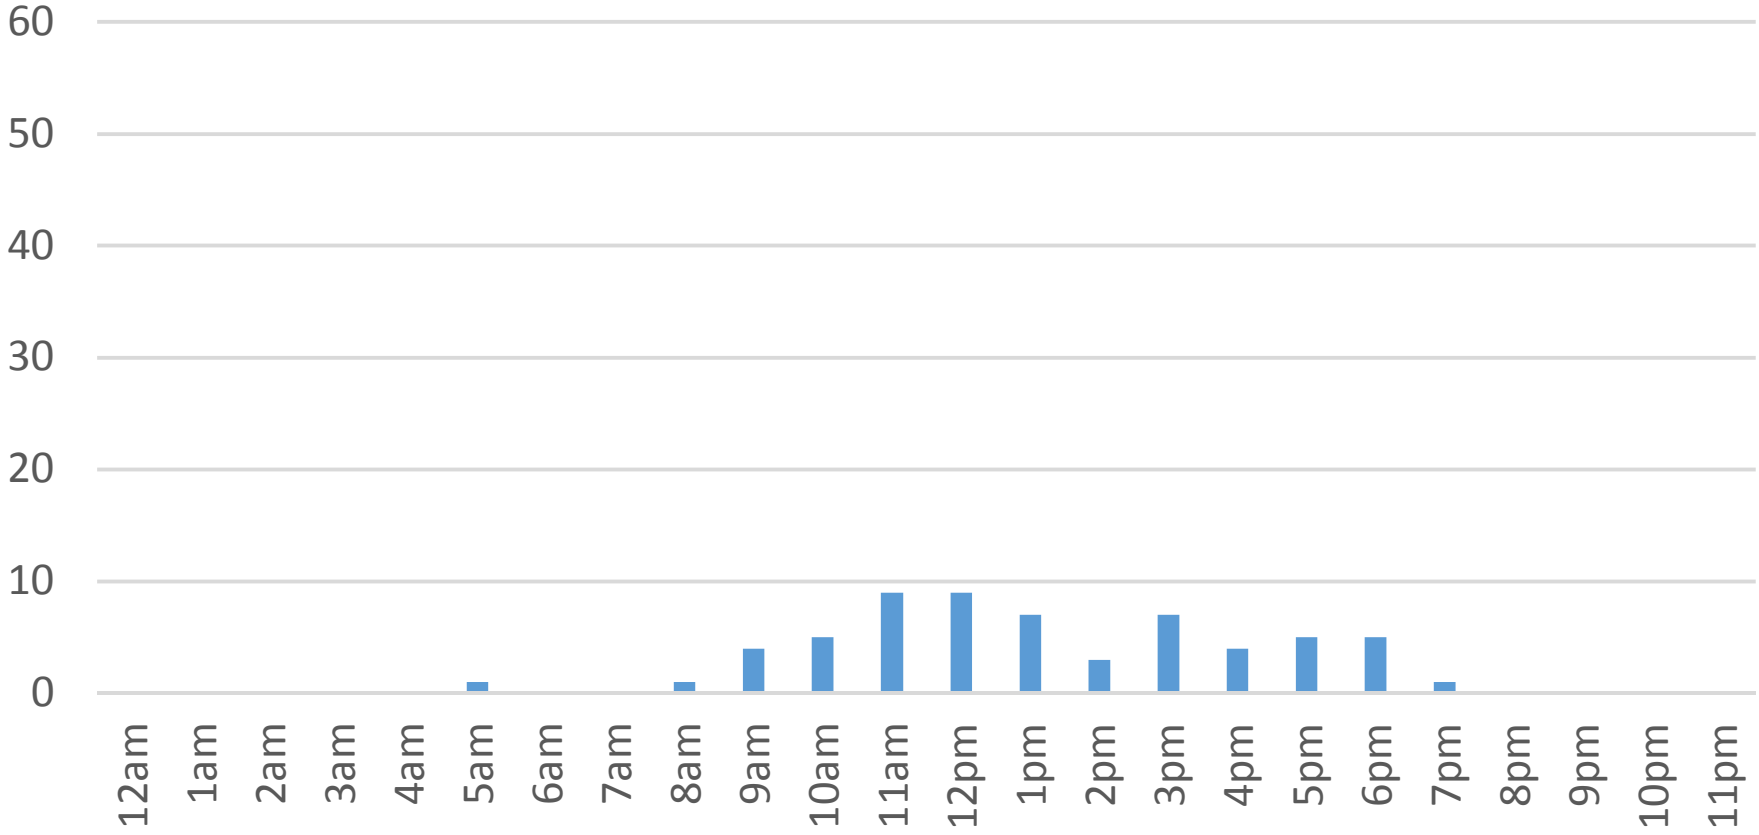

South Bay Trail Daily Data

Thursday, December 01, 2016