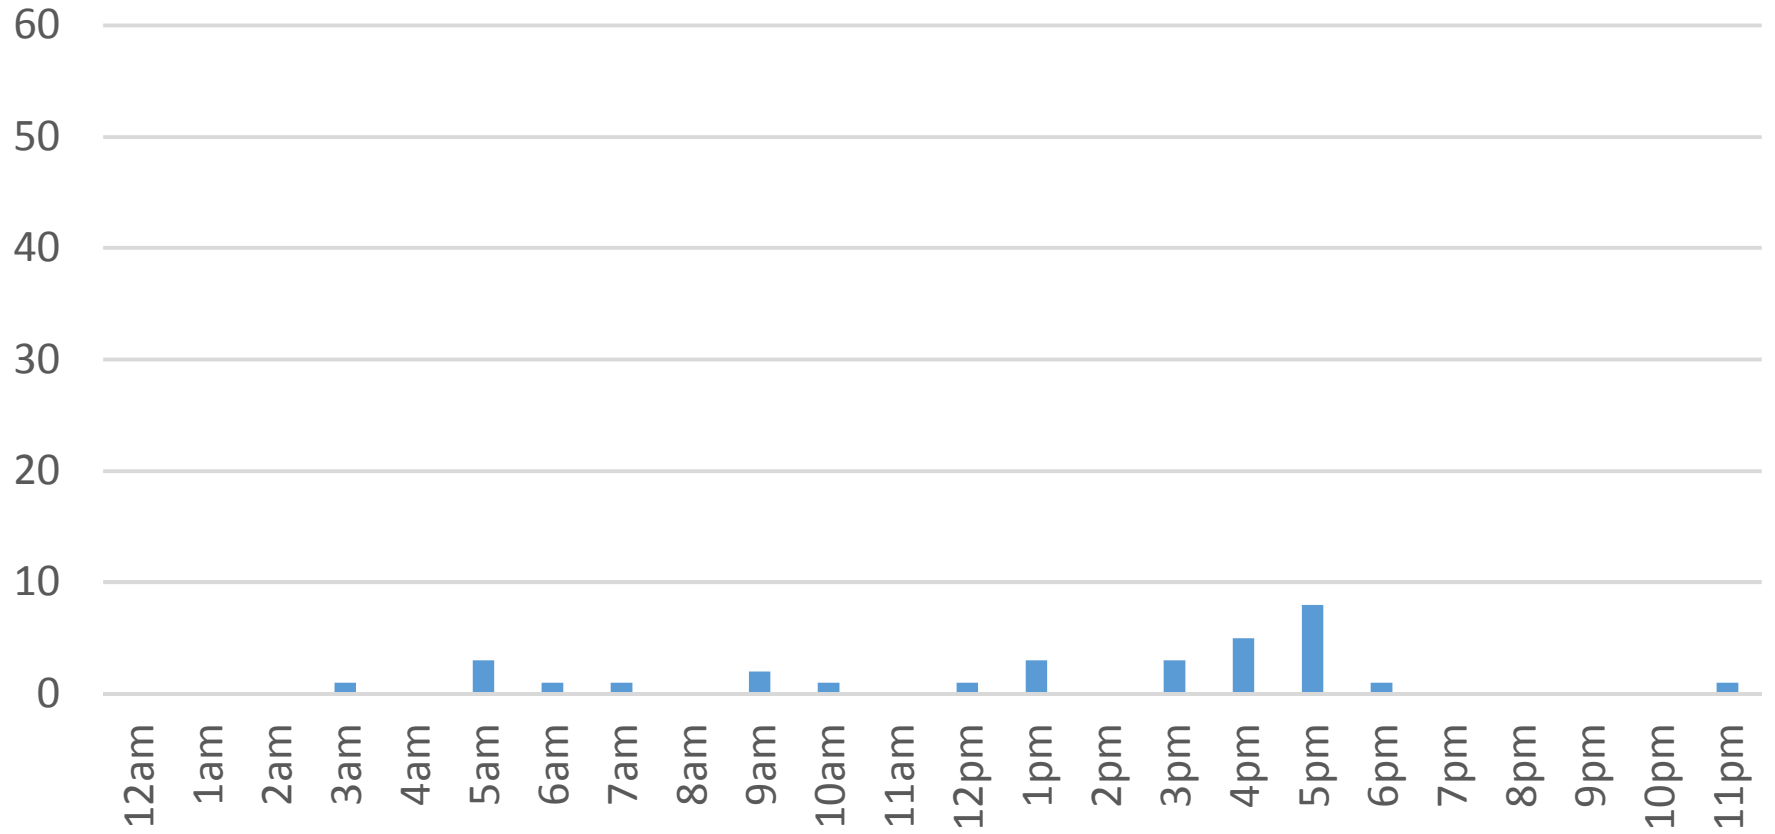

Squalicum Creek Trail Data Figures

Daily Average	65
Average Weekend Day	58
Average Weekday	67

Highest Daily Count 127

Busiest Day of the Week Wednesday, November 09, 2016

Weekly Profile

Monday	14%
Tuesday	19%
Wednesday	15%
Thursday	14%
Friday	15%
Saturday	9%
Sunday	15%

Total = 1,946 Counts

Squalicum Creek Trail (Bay to Baker)

Tuesday, November 01, 2016

Squalicum Creek Trail (Bay to Baker)

Wednesday, November 02, 2016

Squalicum Creek Trail (Bay to Baker)

Thursday, November 03, 2016