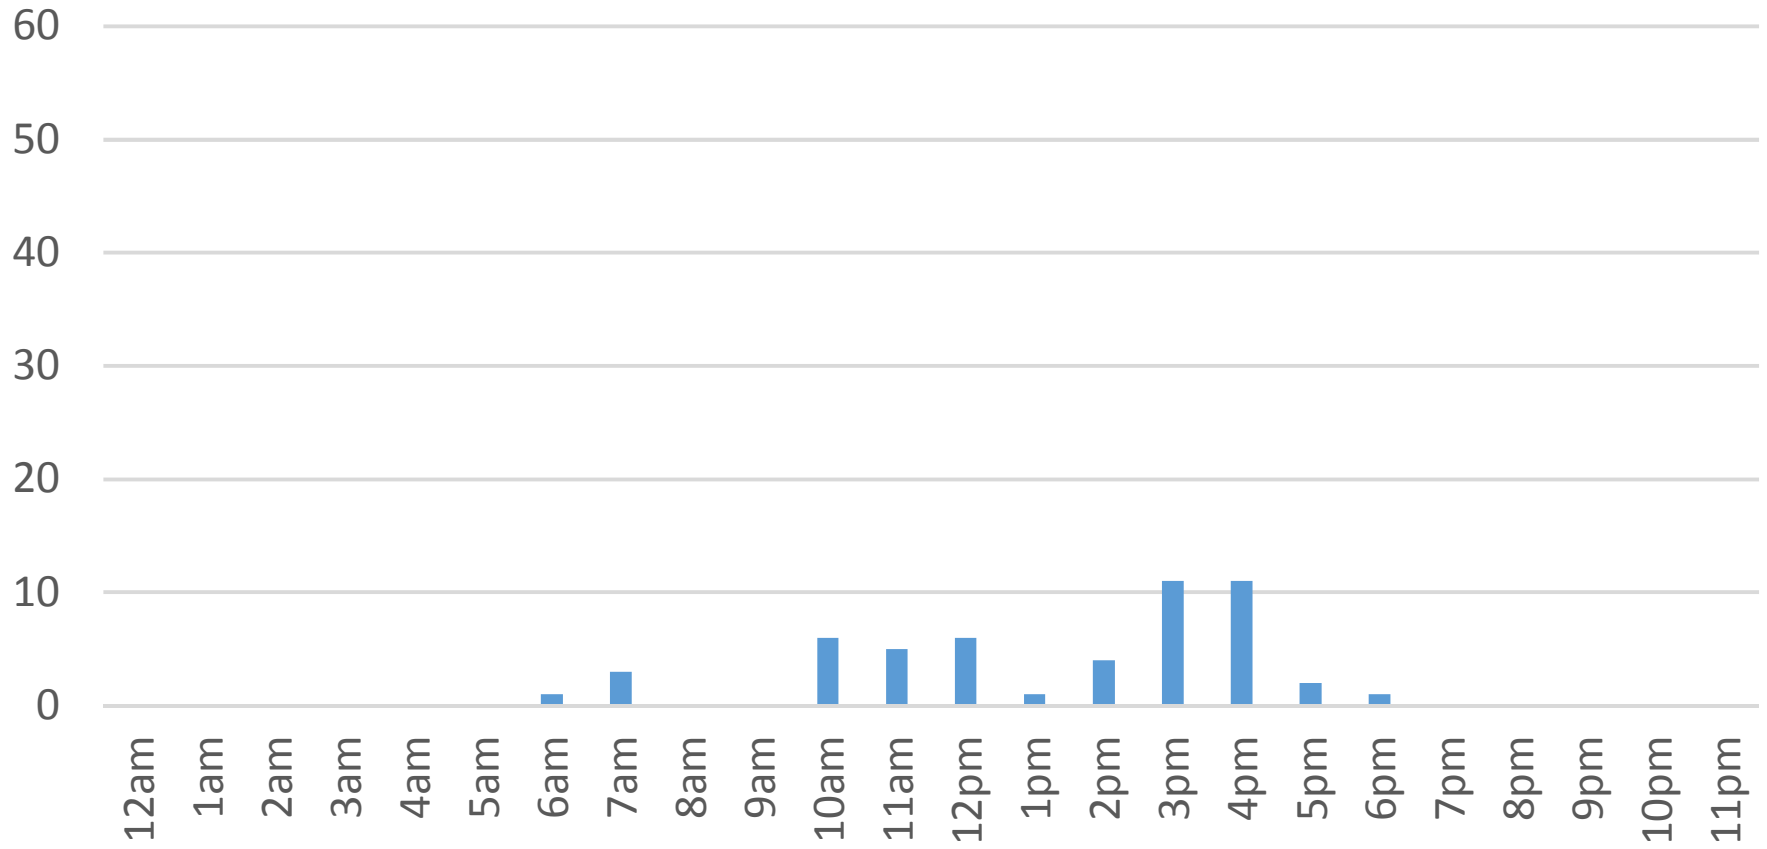

Squalicum Creek Trail (Bay to Baker)

Wednesday, November 23, 2016