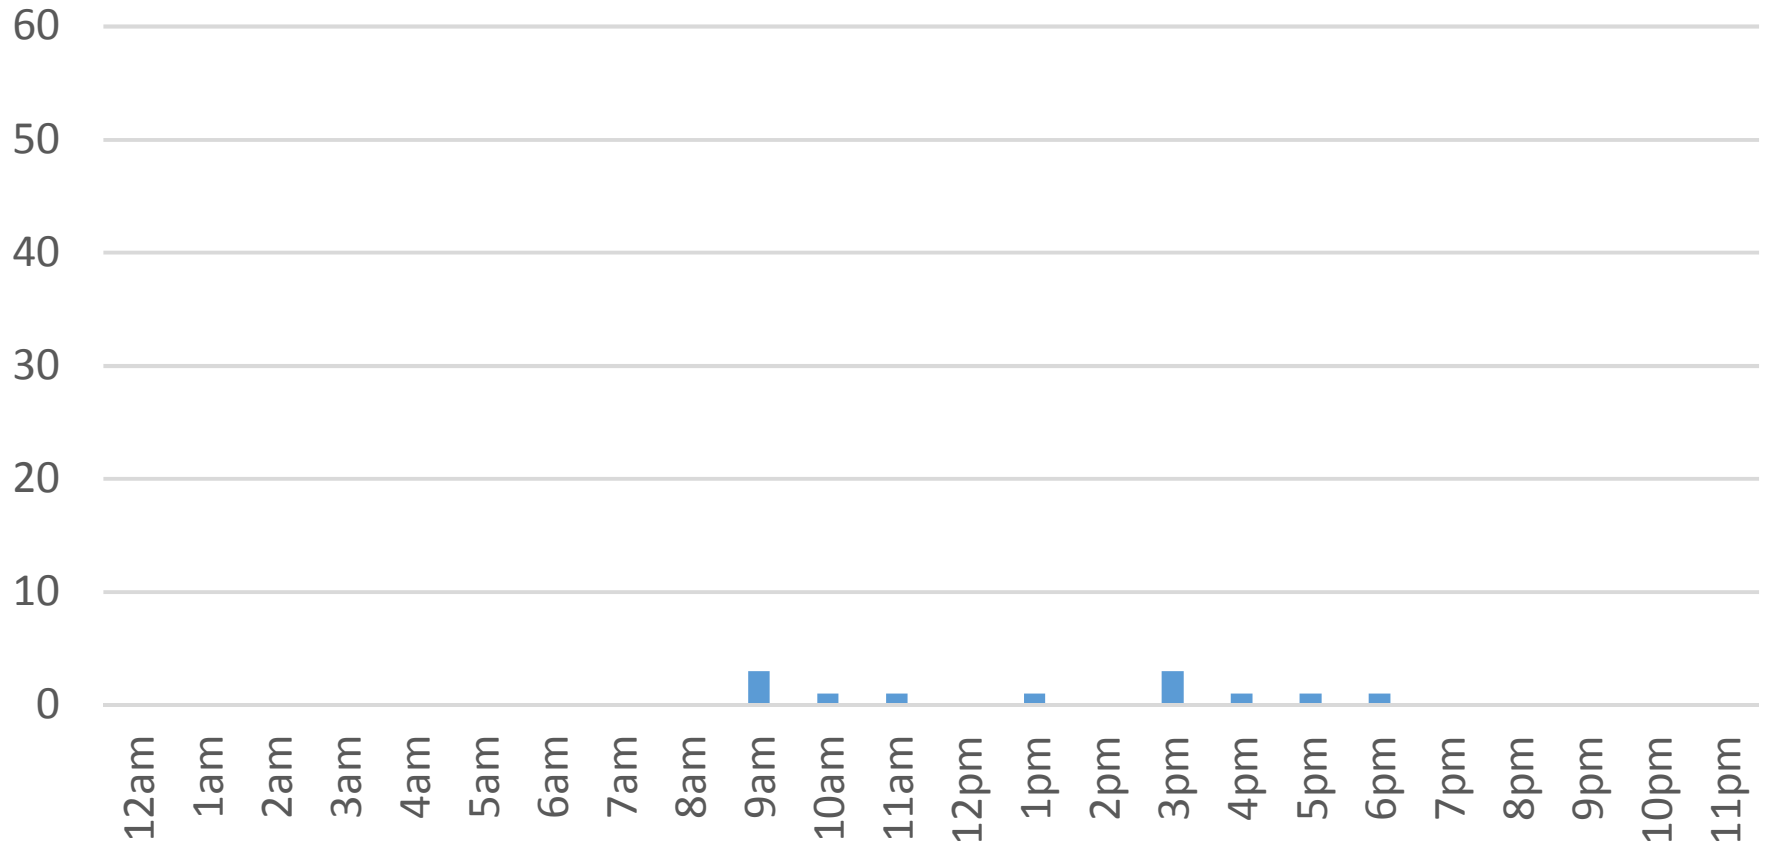

Squalicum Creek Trail (Bay to Baker)

Saturday, November 26, 2016