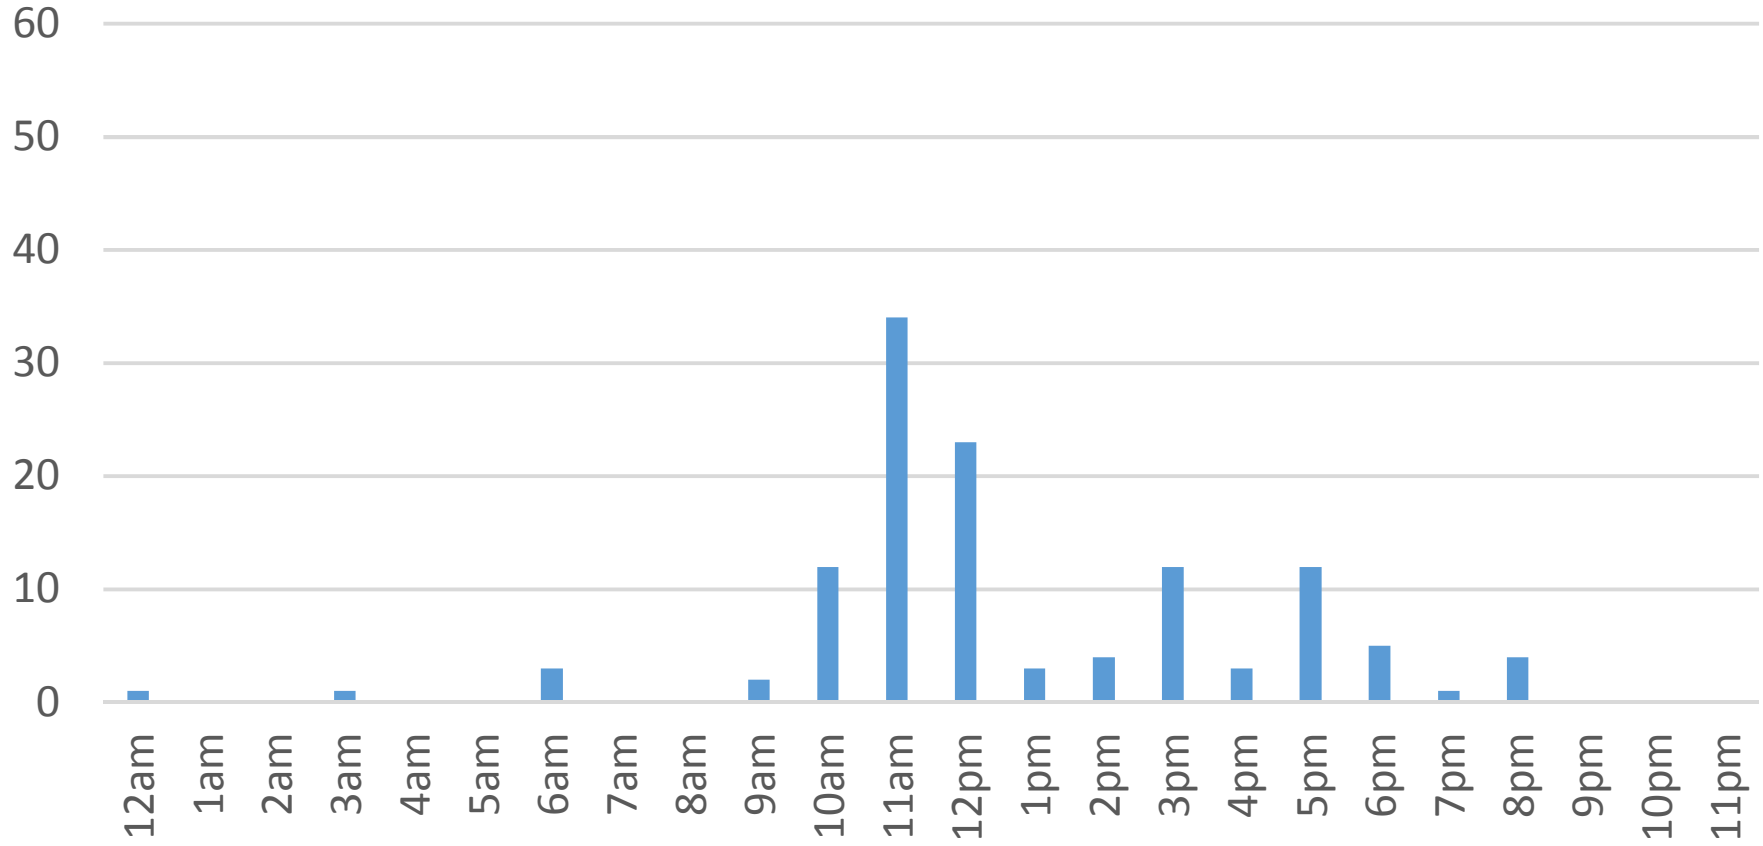

Monday, November 14, 2016

Squalicum Creek Trail (Bay to Baker)

Tuesday, November 15, 2016

Squalicum Creek Trail (Bay to Baker)

Wednesday, November 16, 2016

Squalicum Creek Trail (Bay to Baker)

Thursday, November 17, 2016