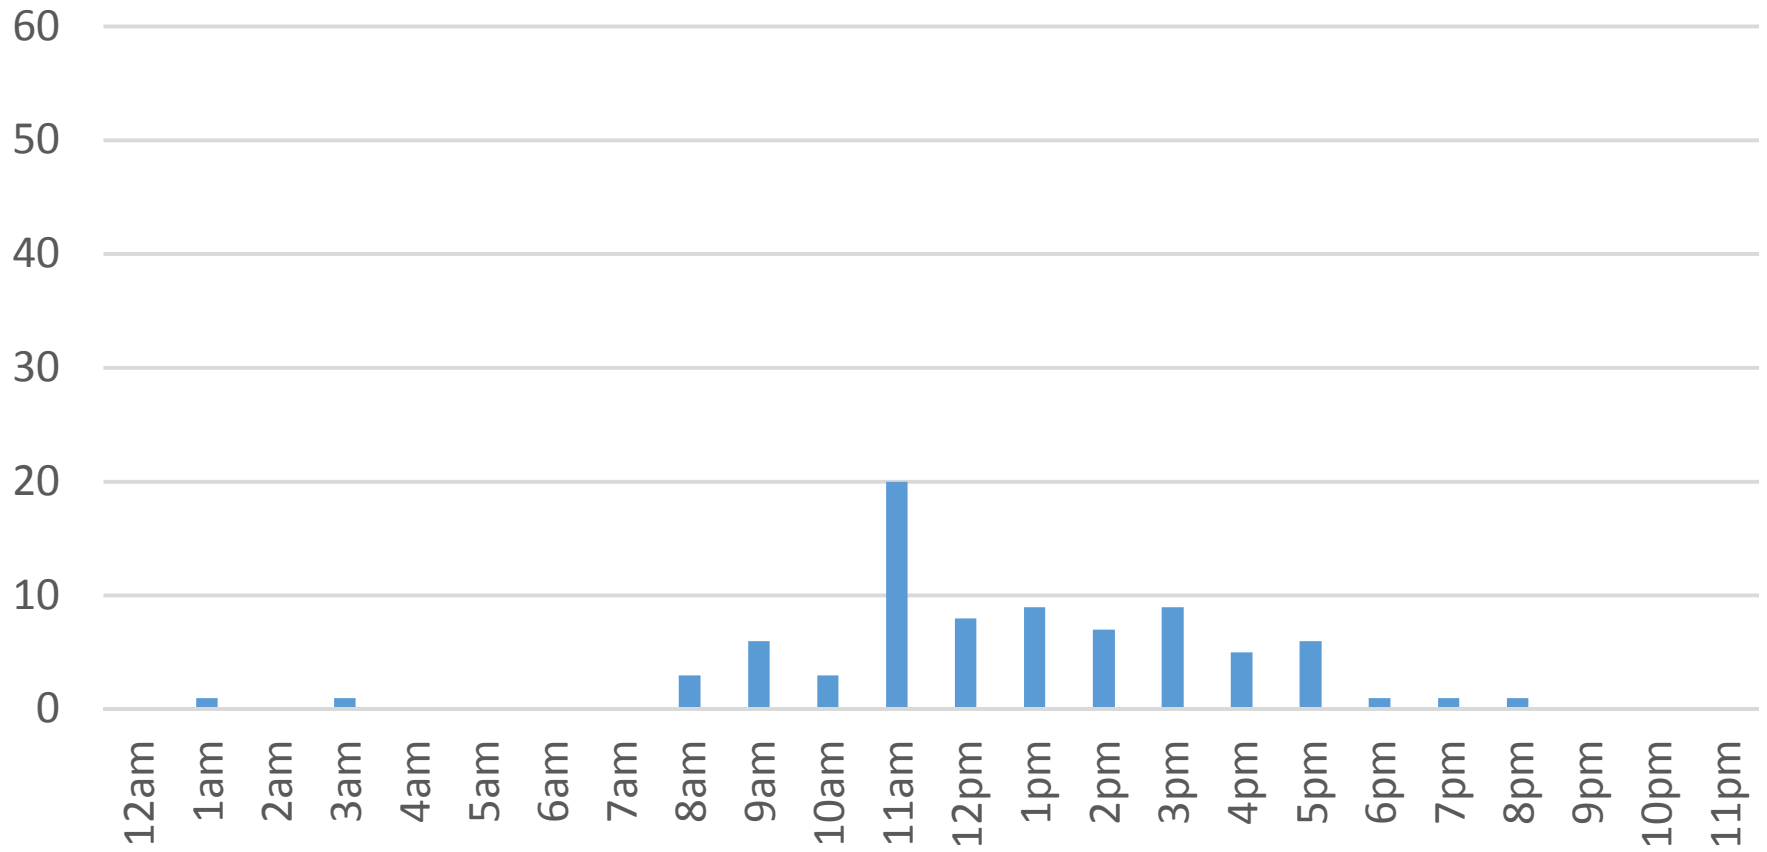

Squalicum Creek Trail (Bay to Baker)

Friday, November 25, 2016