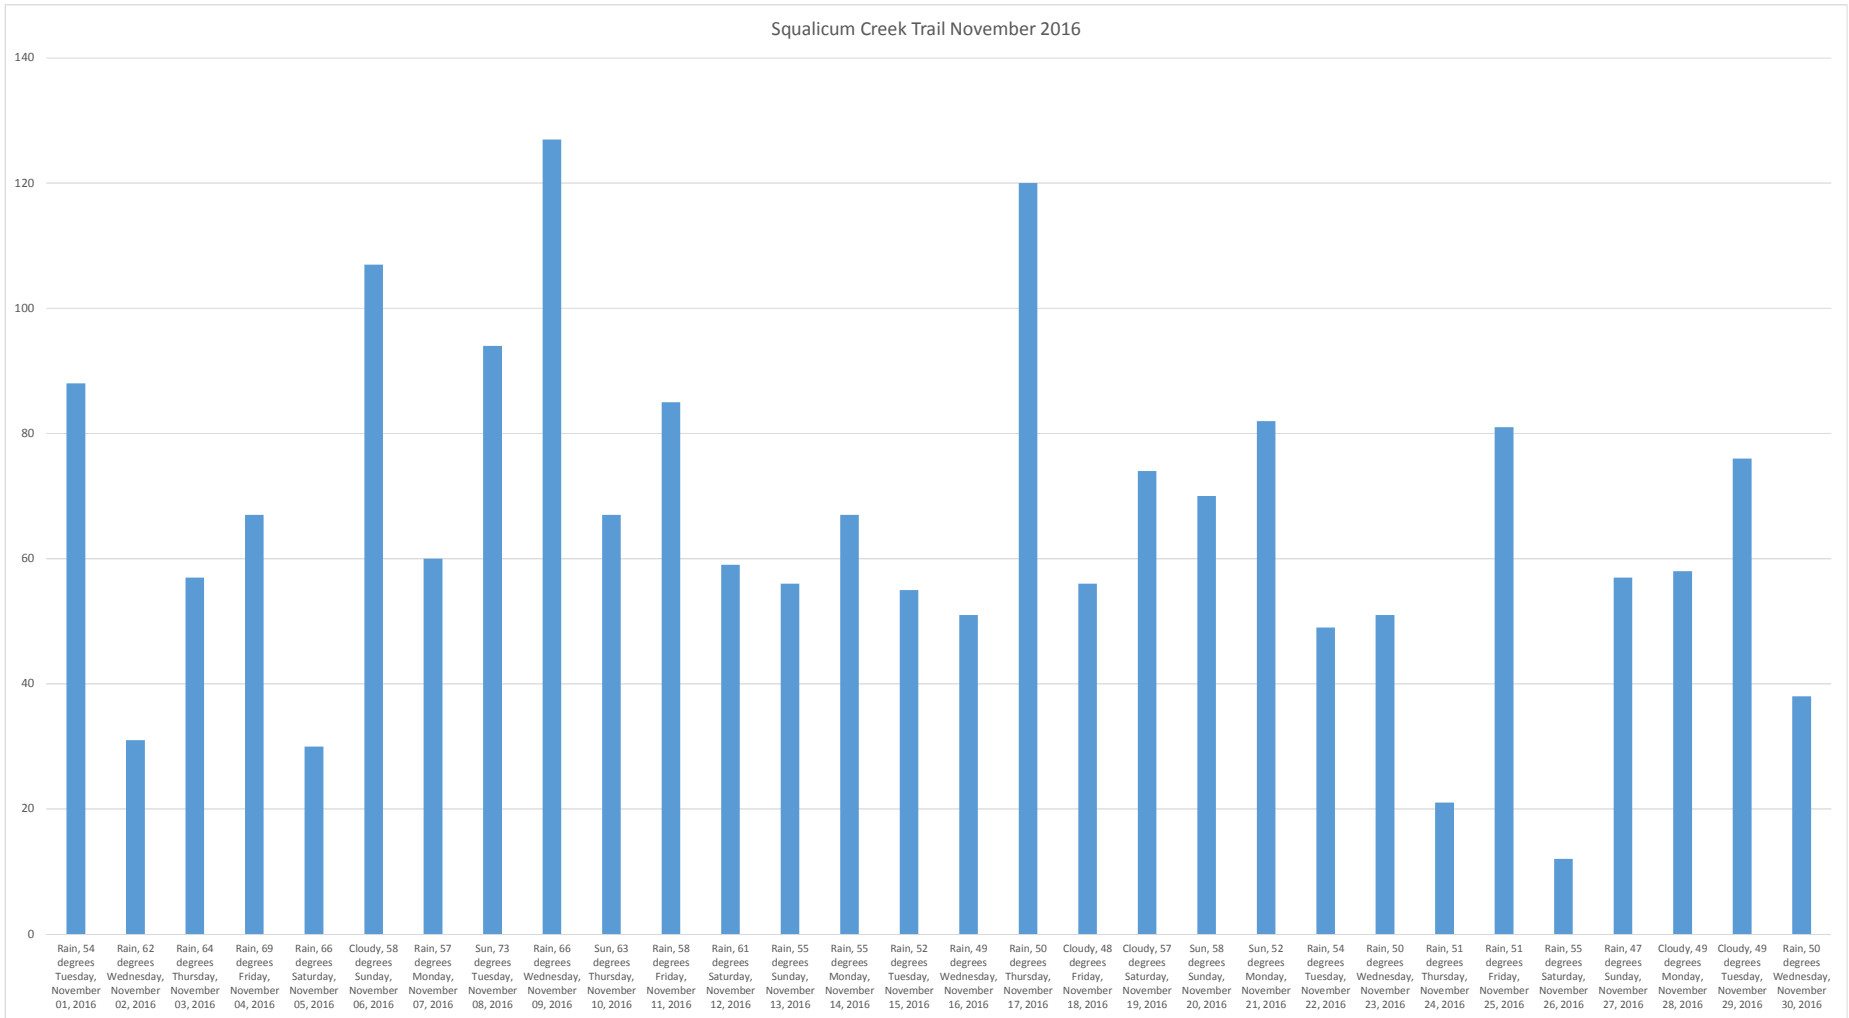

Squalicum Creek Trail Data Figures

Daily Average	65
Average Weekend Day	58
Average Weekday	67

Highest Daily Count 127

Busiest Day of the Week Wednesday, November 09, 2016

Weekly Profile

Monday	14%
Tuesday	19%
Wednesday	15%
Thursday	14%
Friday	15%
Saturday	9%
Sunday	15%

Total = 1,946 Counts

Squalicum Creek Trail (Bay to Baker)

Tuesday, November 01, 2016

Squalicum Creek Trail (Bay to Baker)

Wednesday, November 02, 2016

Squalicum Creek Trail (Bay to Baker)

Thursday, November 03, 2016