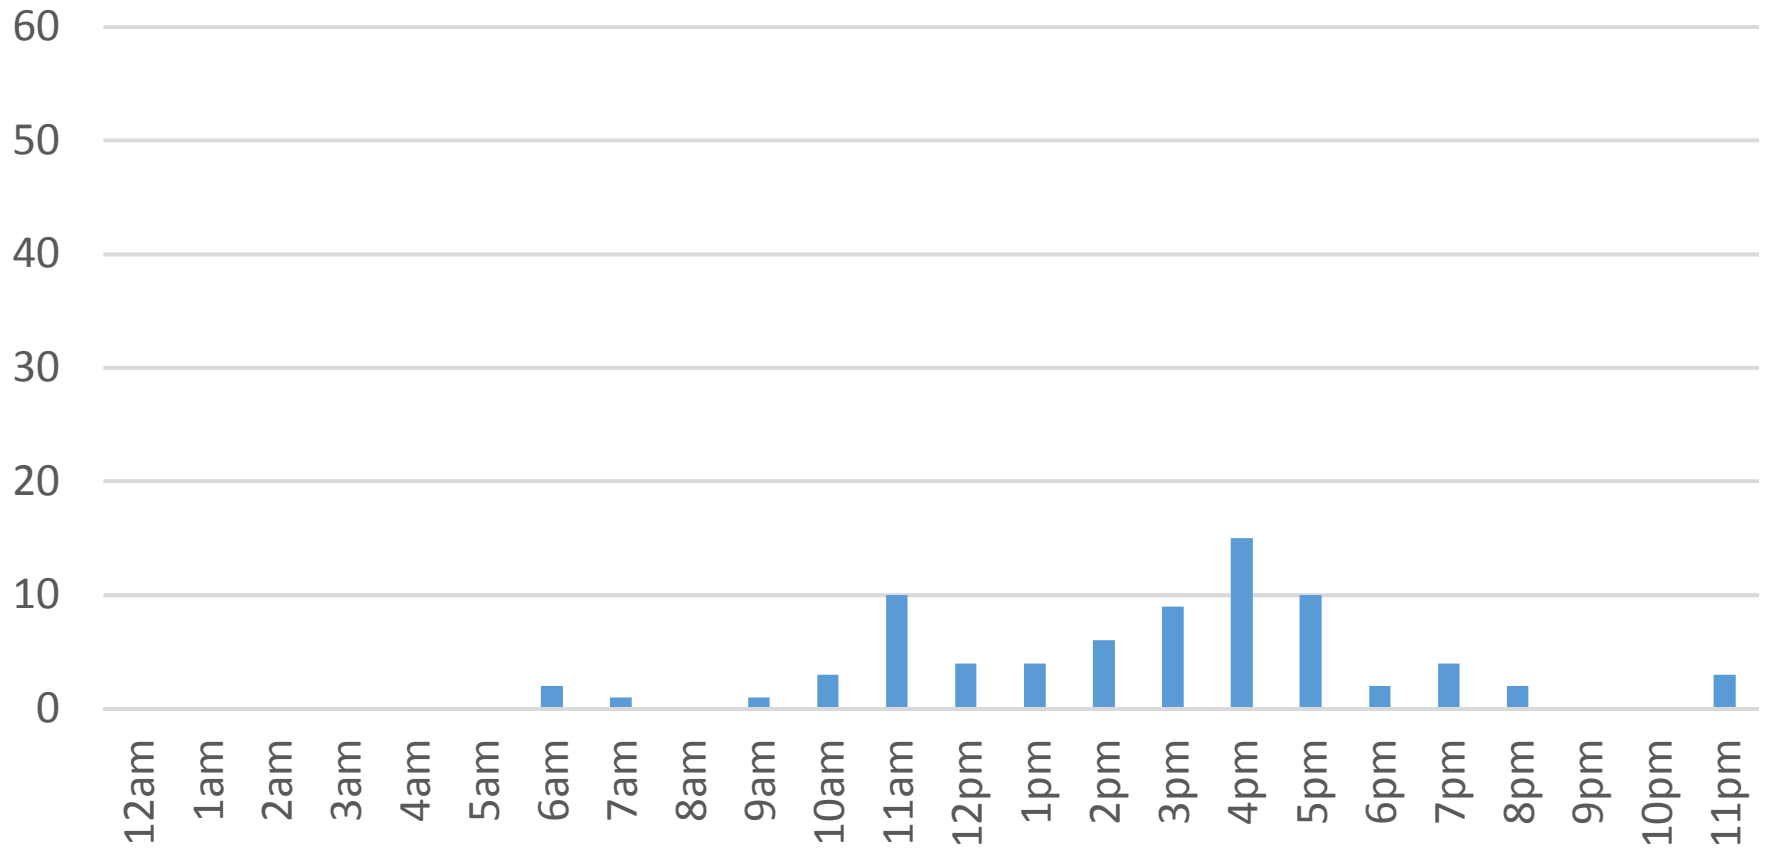

Squalicum Creek Trail (Bay to Baker)

Tuesday, November 29, 2016