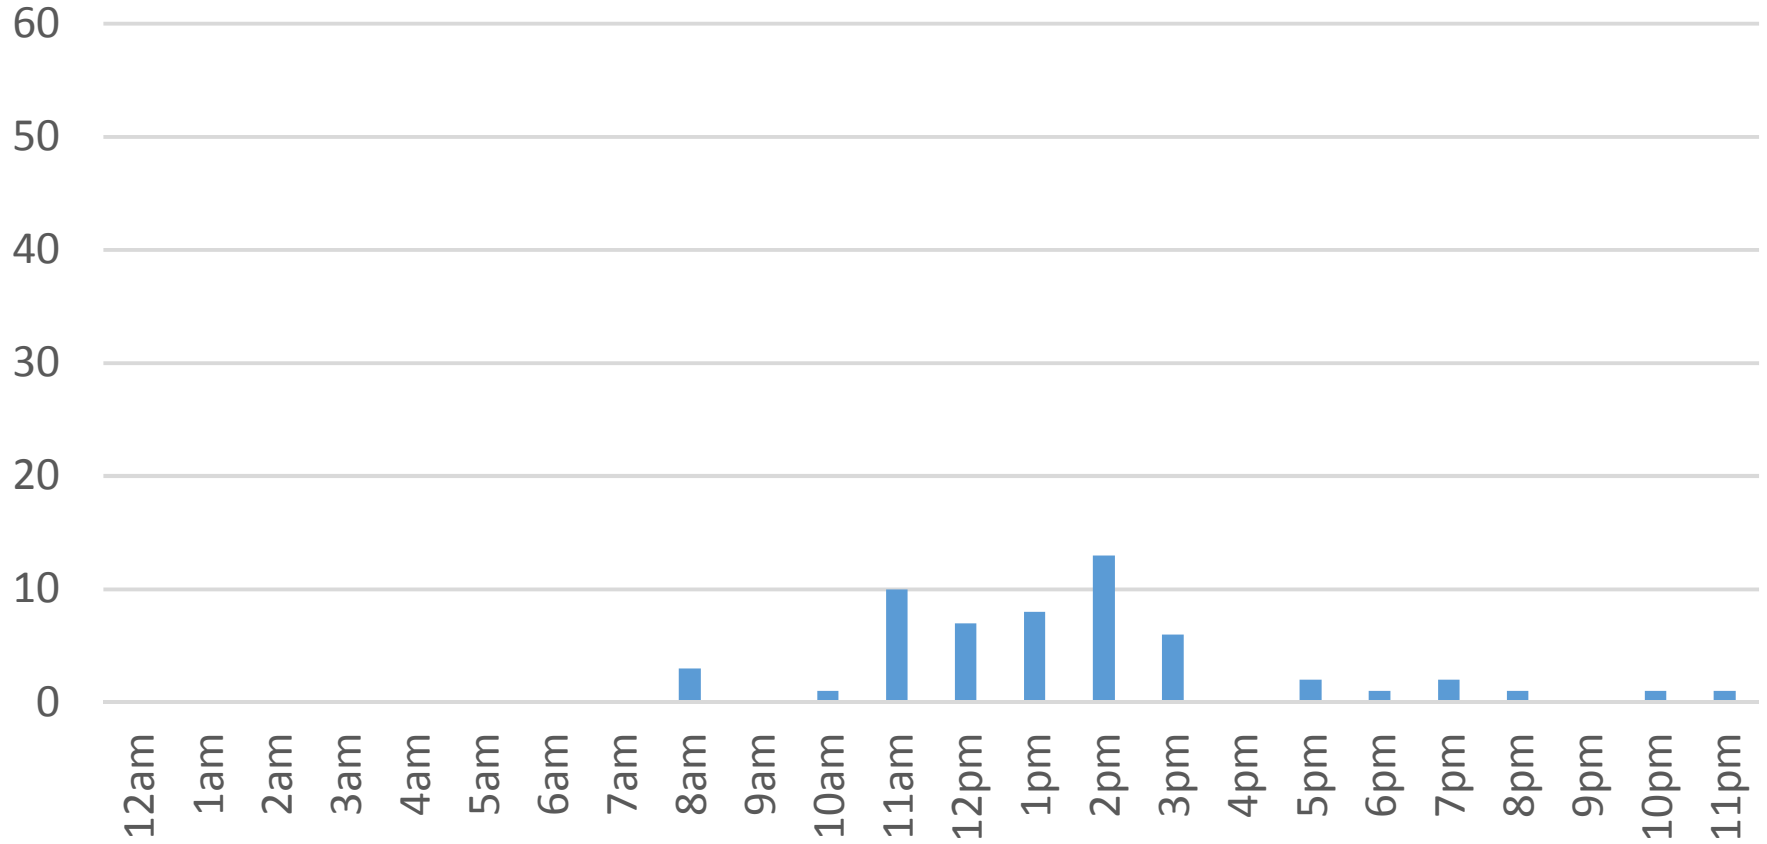

Squalicum Creek Trail (Bay to Baker)

Friday, November 11, 2016

Squalicum Creek Trail (Bay to Baker)

Saturday, November 12, 2016

Squalicum Creek Trail (Bay to Baker)

Sunday, November 13, 2016

Squalicum Creek Trail (Bay to Baker)