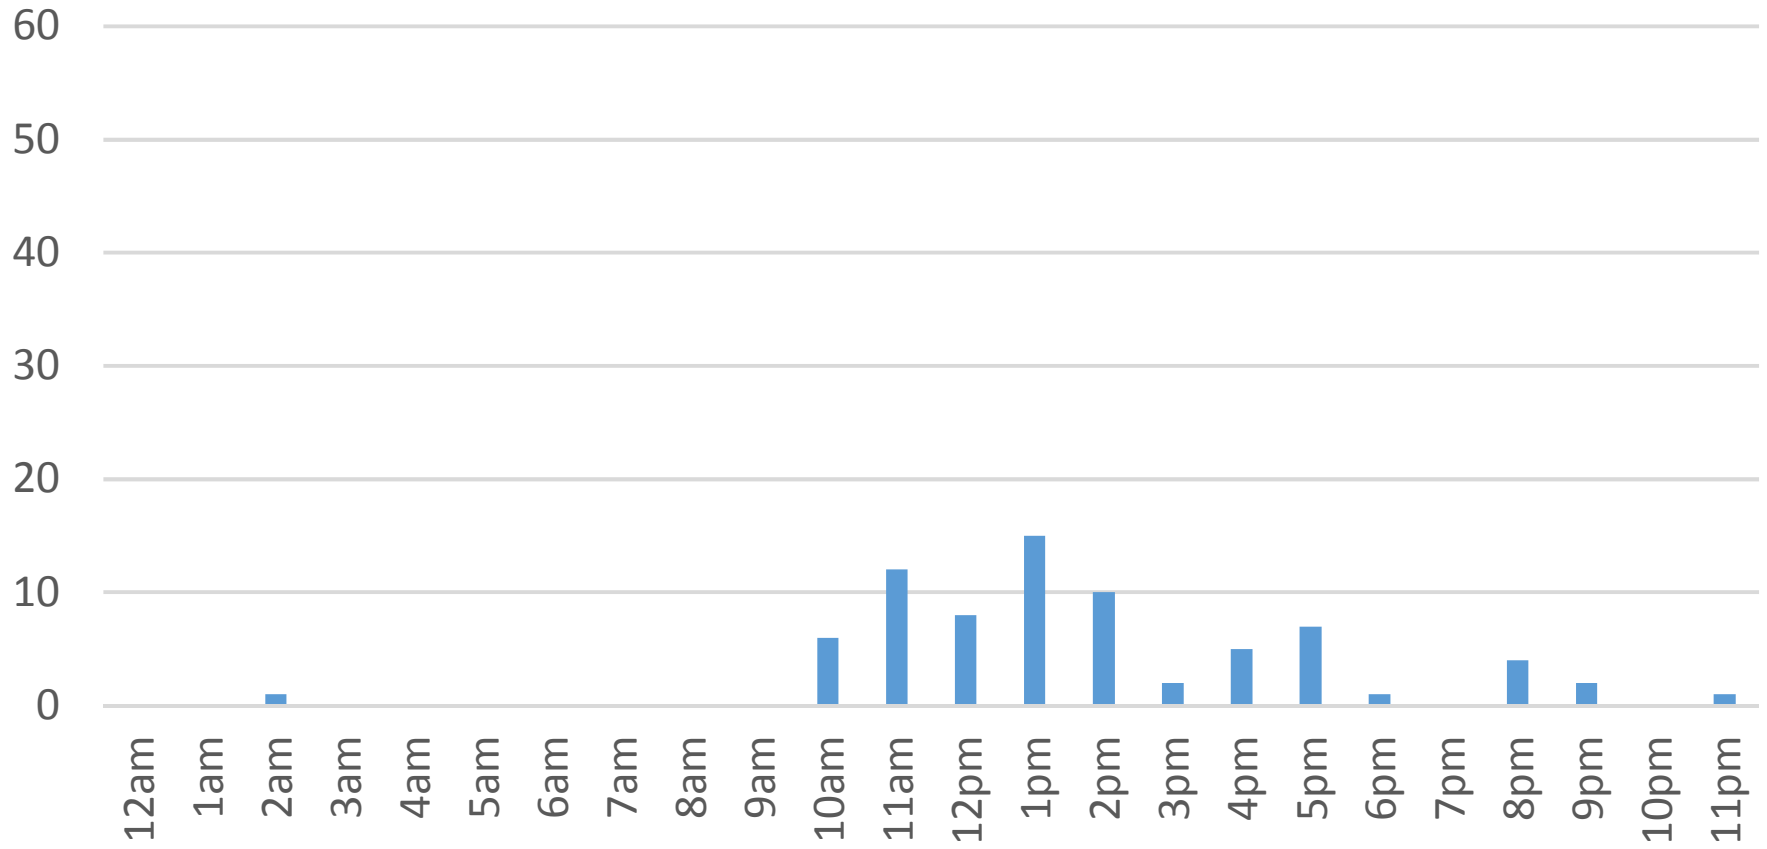

Squalicum Creek Trail (Bay to Baker)

Saturday, November 19, 2016