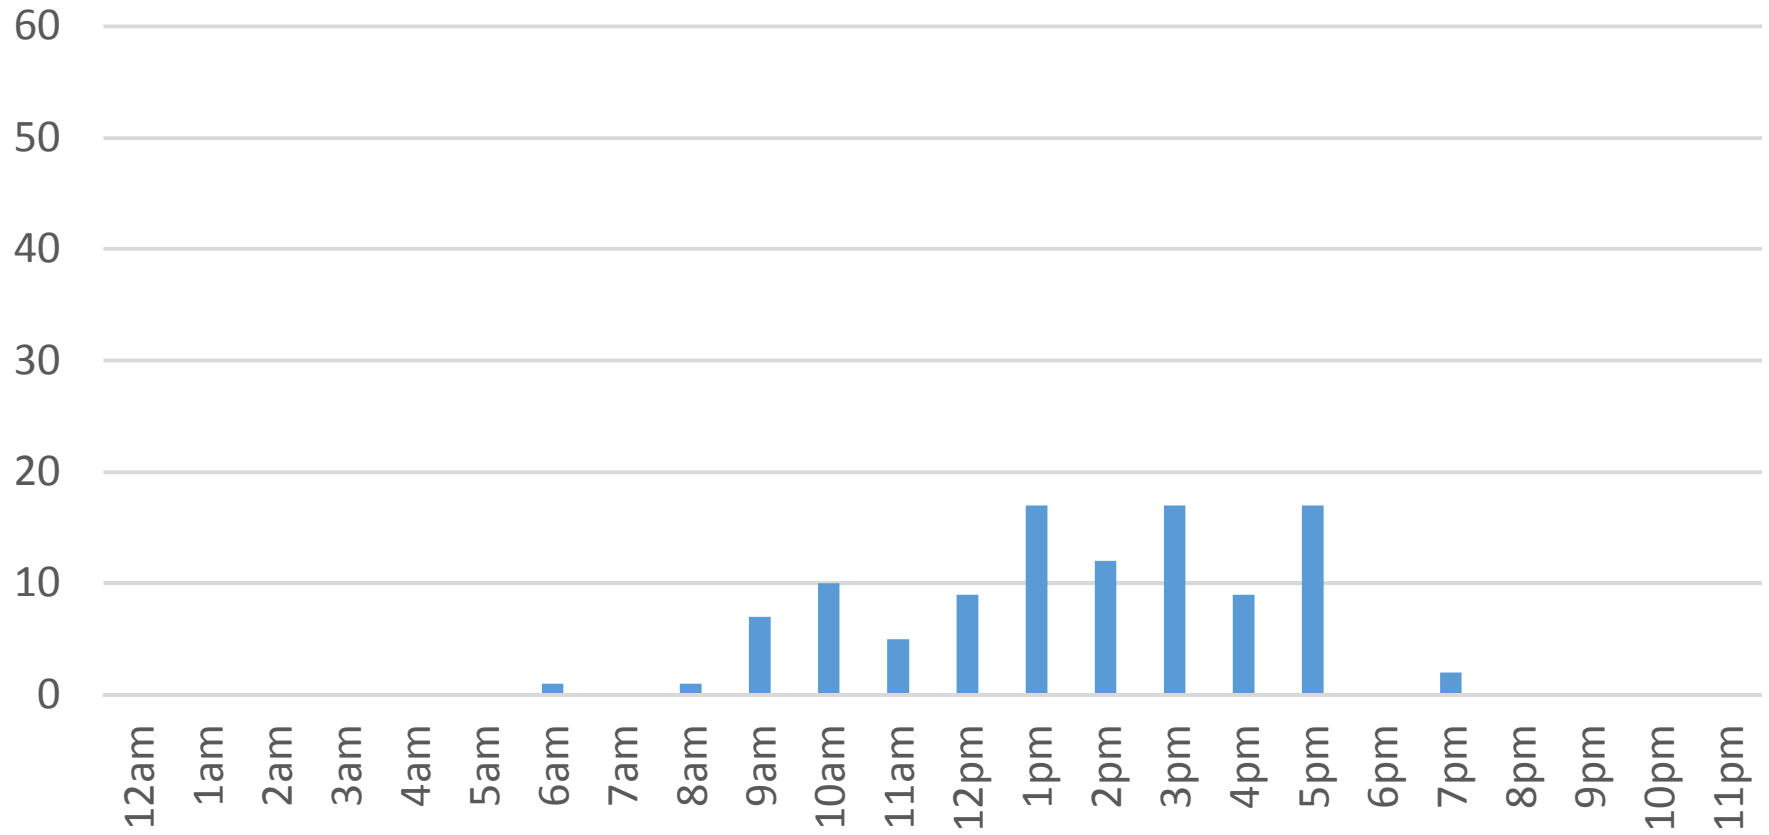

Squalicum Creek Trail (Bay to Baker)

Friday, November 04, 2016

Squalicum Creek Trail (Bay to Baker)

Saturday, November 05, 2016

Squalicum Creek Trail (Bay to Baker)

Sunday, November 06, 2016

Squalicum Creek Trail (Bay to Baker)