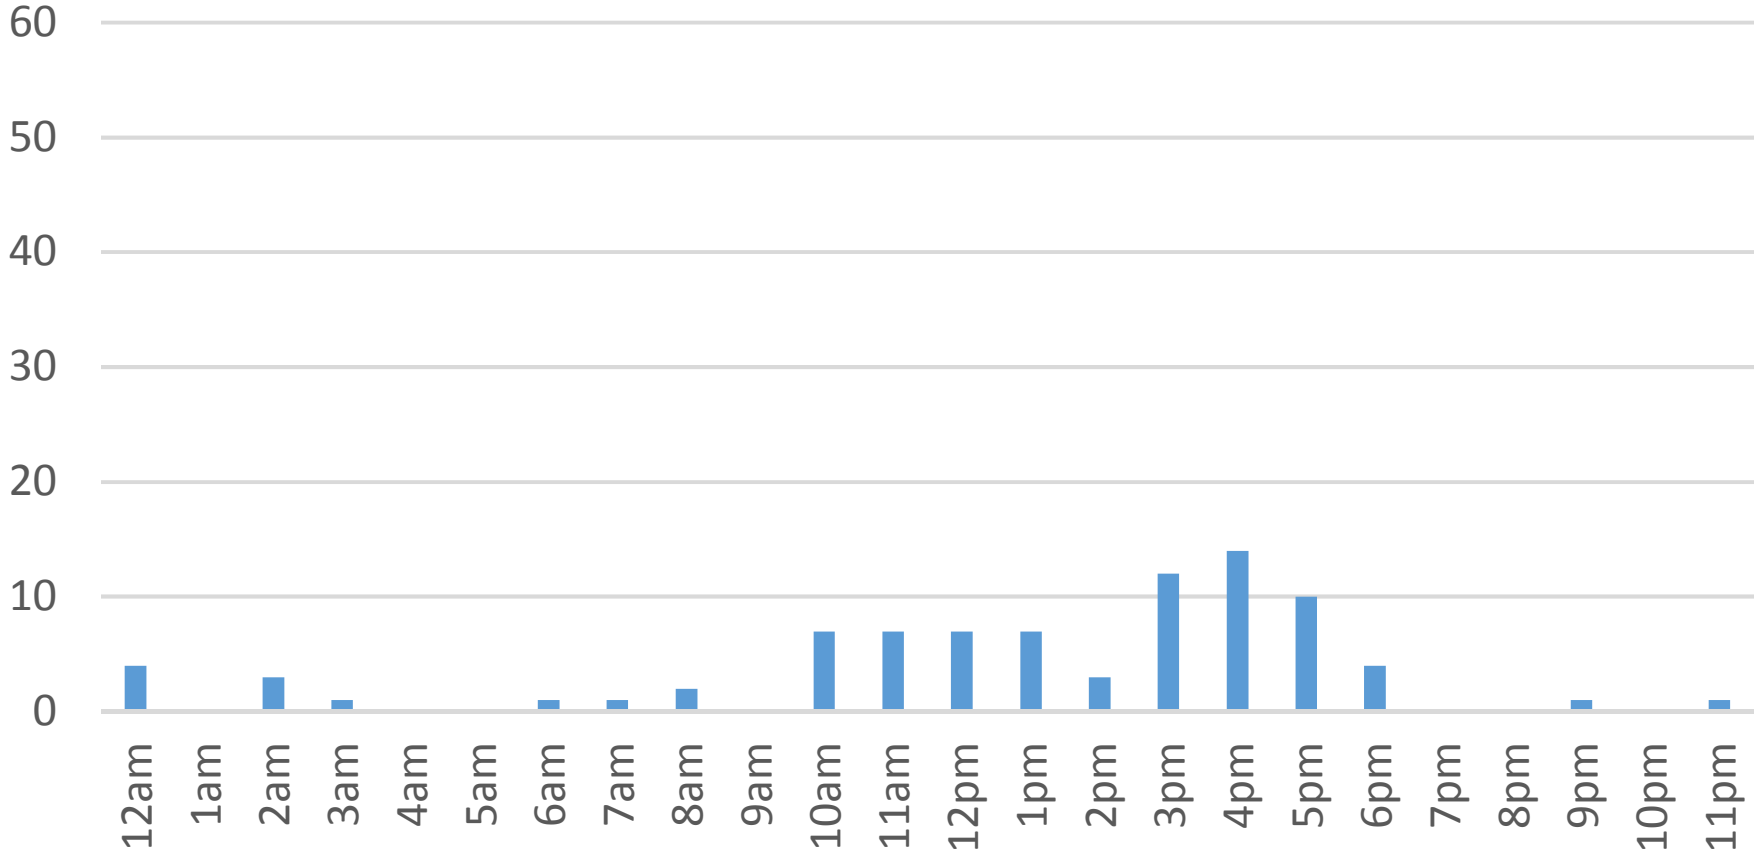

Squalicum Creek Trail (Bay to Baker)

Friday, November 11, 2016