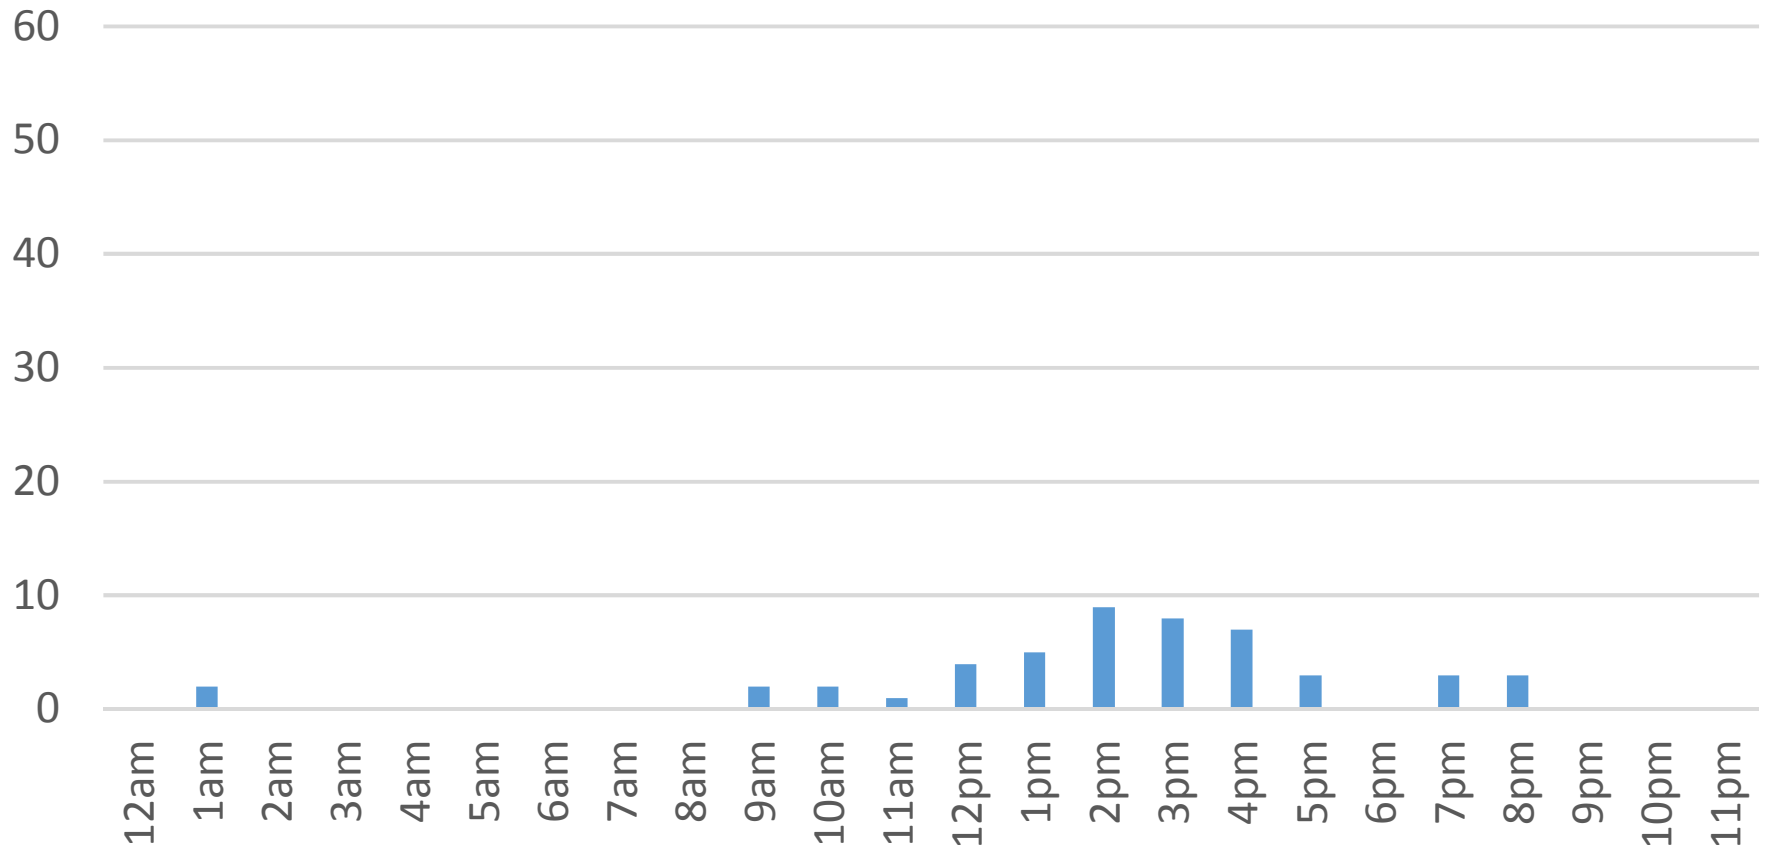

Squalicum Creek Trail (Bay to Baker)

Tuesday, November 22, 2016