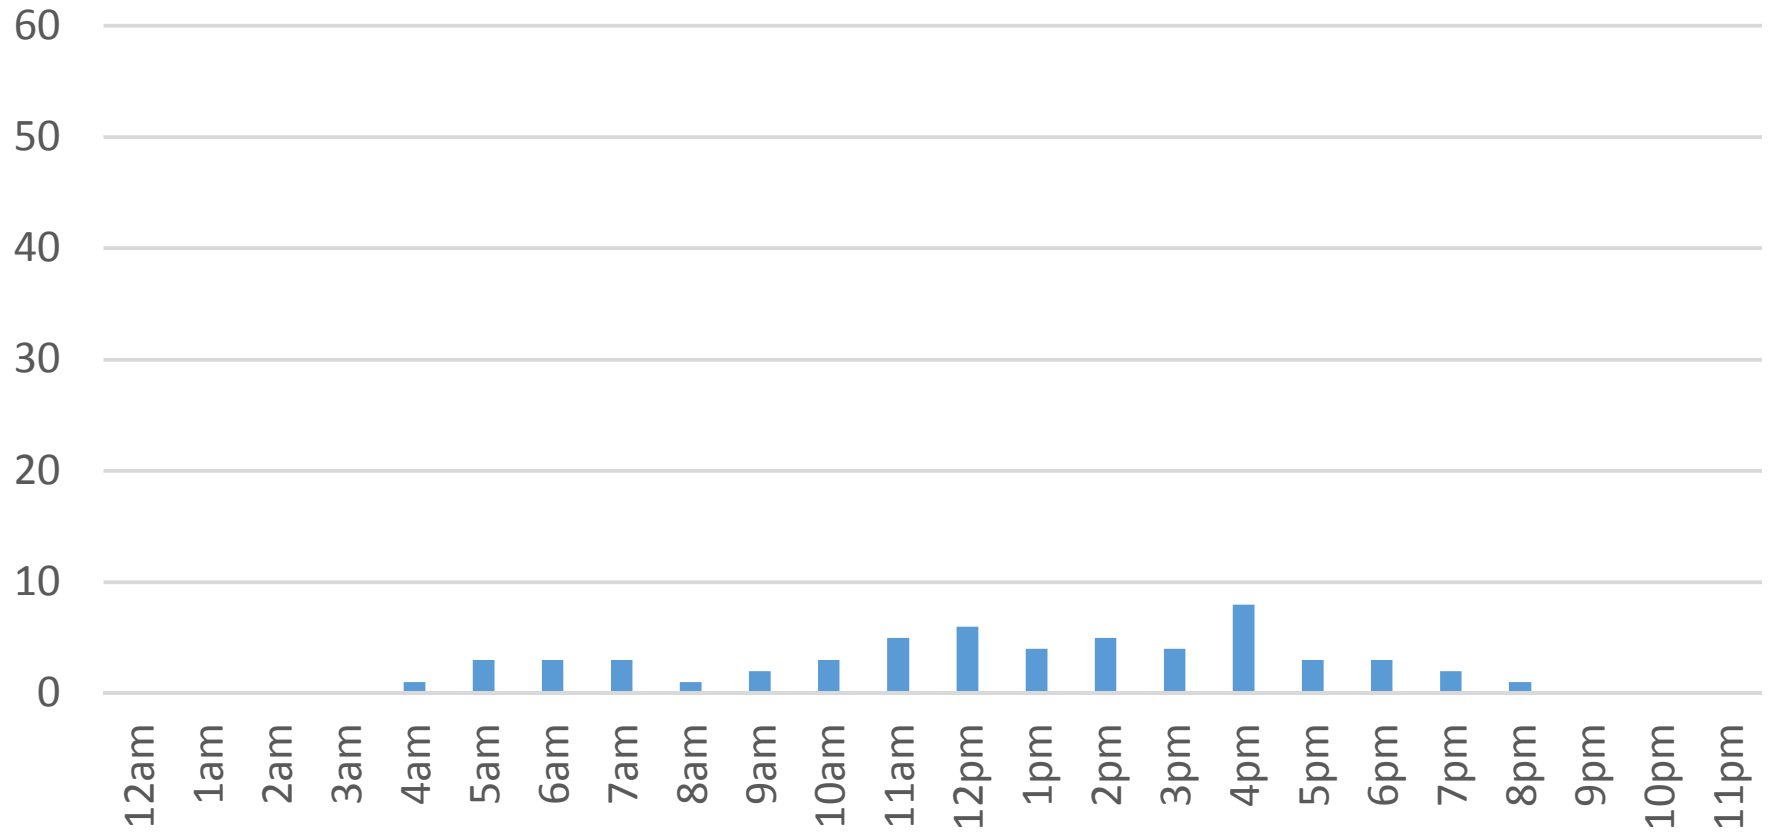

Squalicum Creek Trail Data Figures

Daily Average	65
Average Weekend Day	58
Average Weekday	67

Highest Daily Count 127

Busiest Day of the Week Wednesday, November 09, 2016

Weekly Profile

Monday	14%
Tuesday	19%
Wednesday	15%
Thursday	14%
Friday	15%
Saturday	9%
Sunday	15%

Total = 1,946 Counts

Squalicum Creek Trail (Bay to Baker)

Tuesday, November 01, 2016

Squalicum Creek Trail (Bay to Baker)

Wednesday, November 02, 2016

Squalicum Creek Trail (Bay to Baker)

Thursday, November 03, 2016