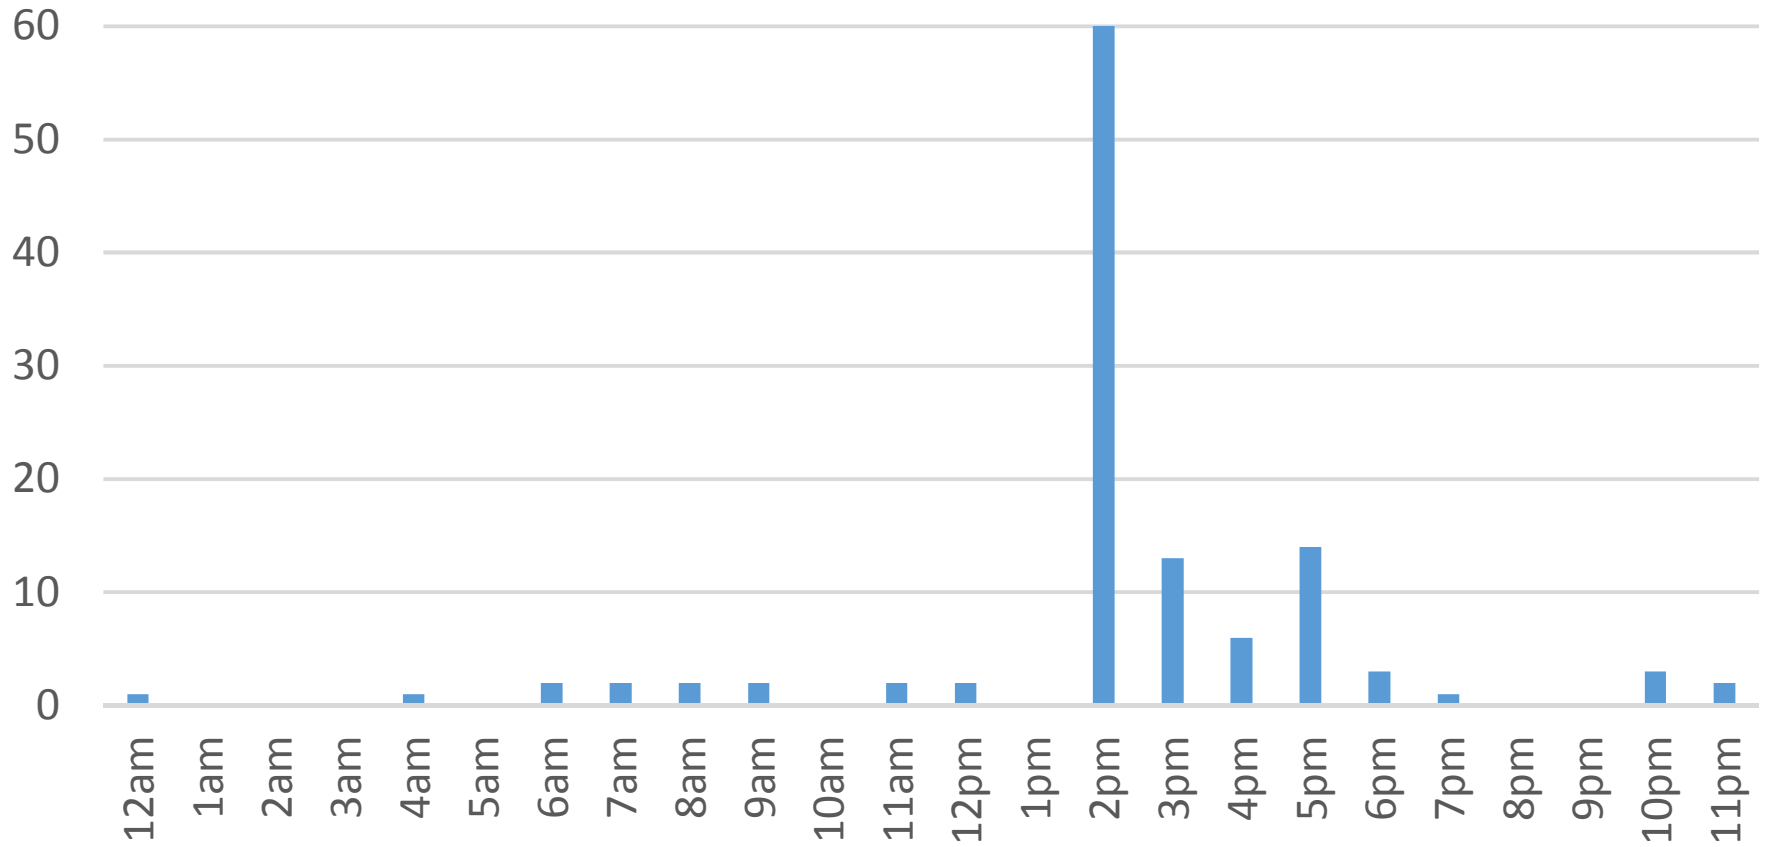

Squalicum Creek Trail (Bay to Baker)

Wednesday, November 09, 2016