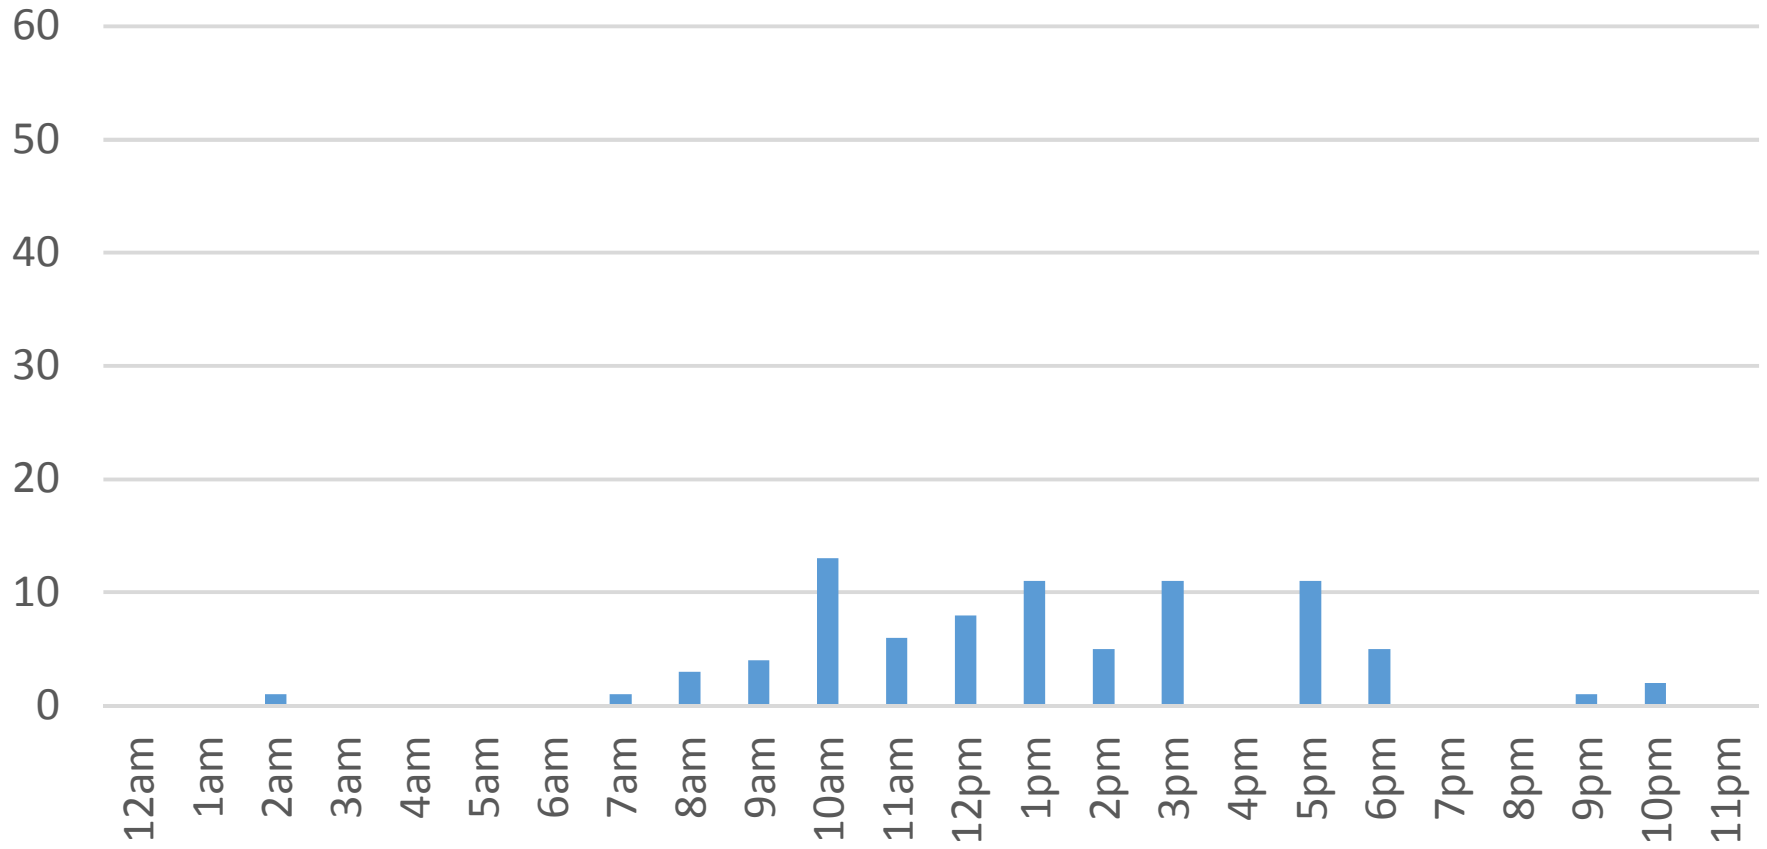

Squalicum Creek Trail (Bay to Baker)

Friday, November 18, 2016

Squalicum Creek Trail (Bay to Baker)

Saturday, November 19, 2016

Squalicum Creek Trail (Bay to Baker)

Sunday, November 20, 2016

Squalicum Creek Trail (Bay to Baker)