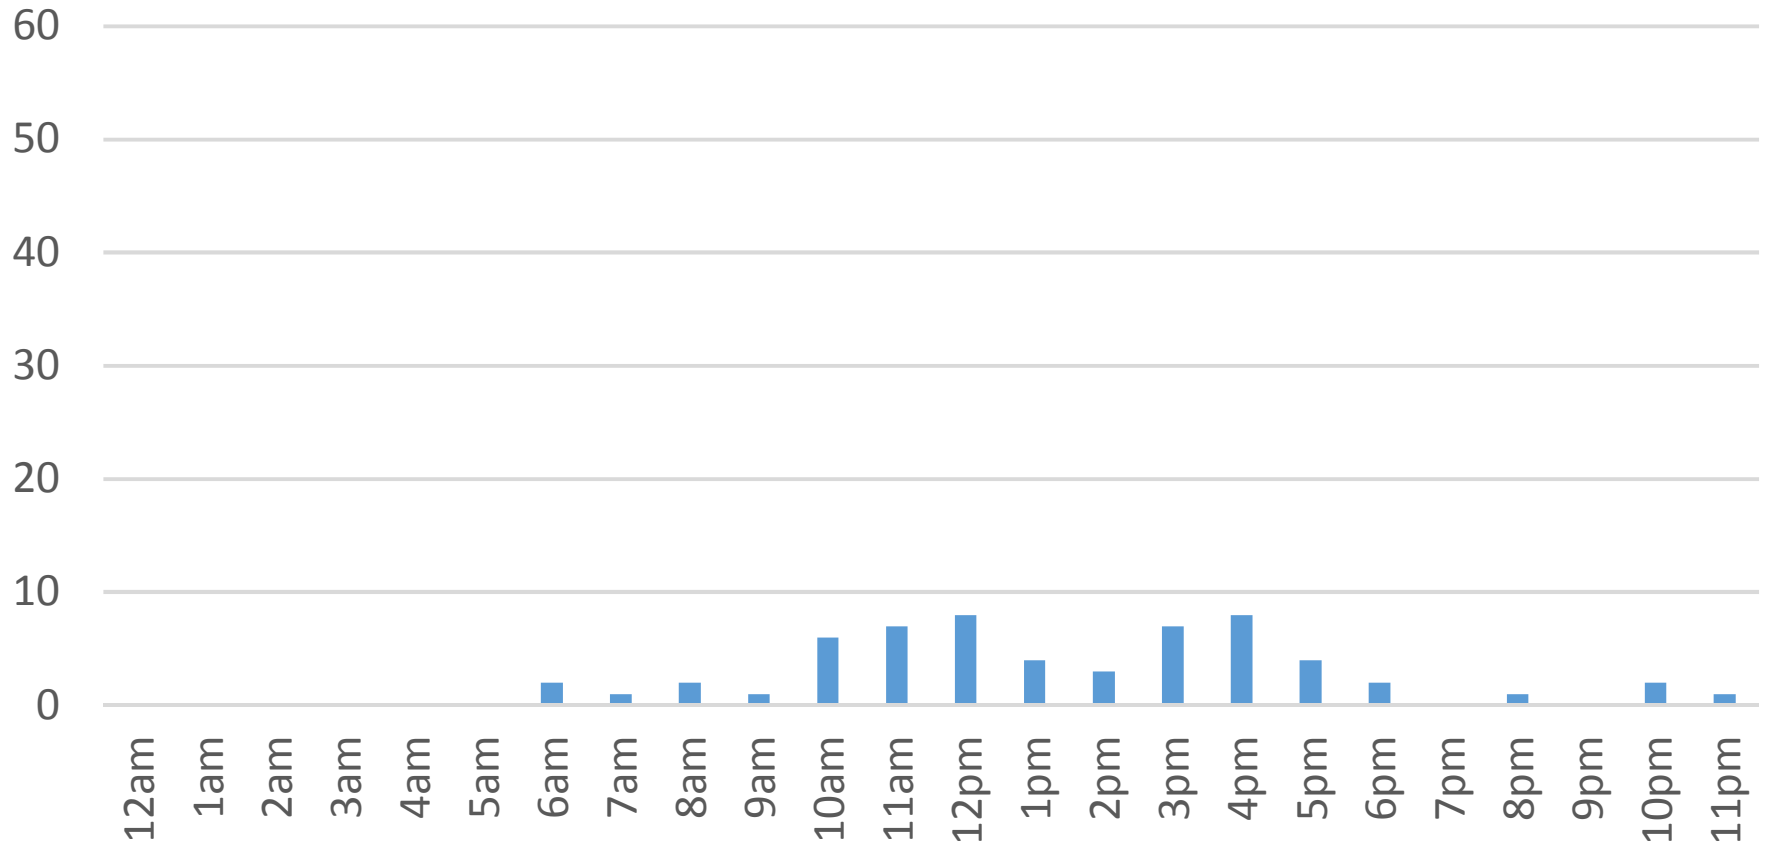

Squalicum Creek Trail (Bay to Baker)

Saturday, November 12, 2016