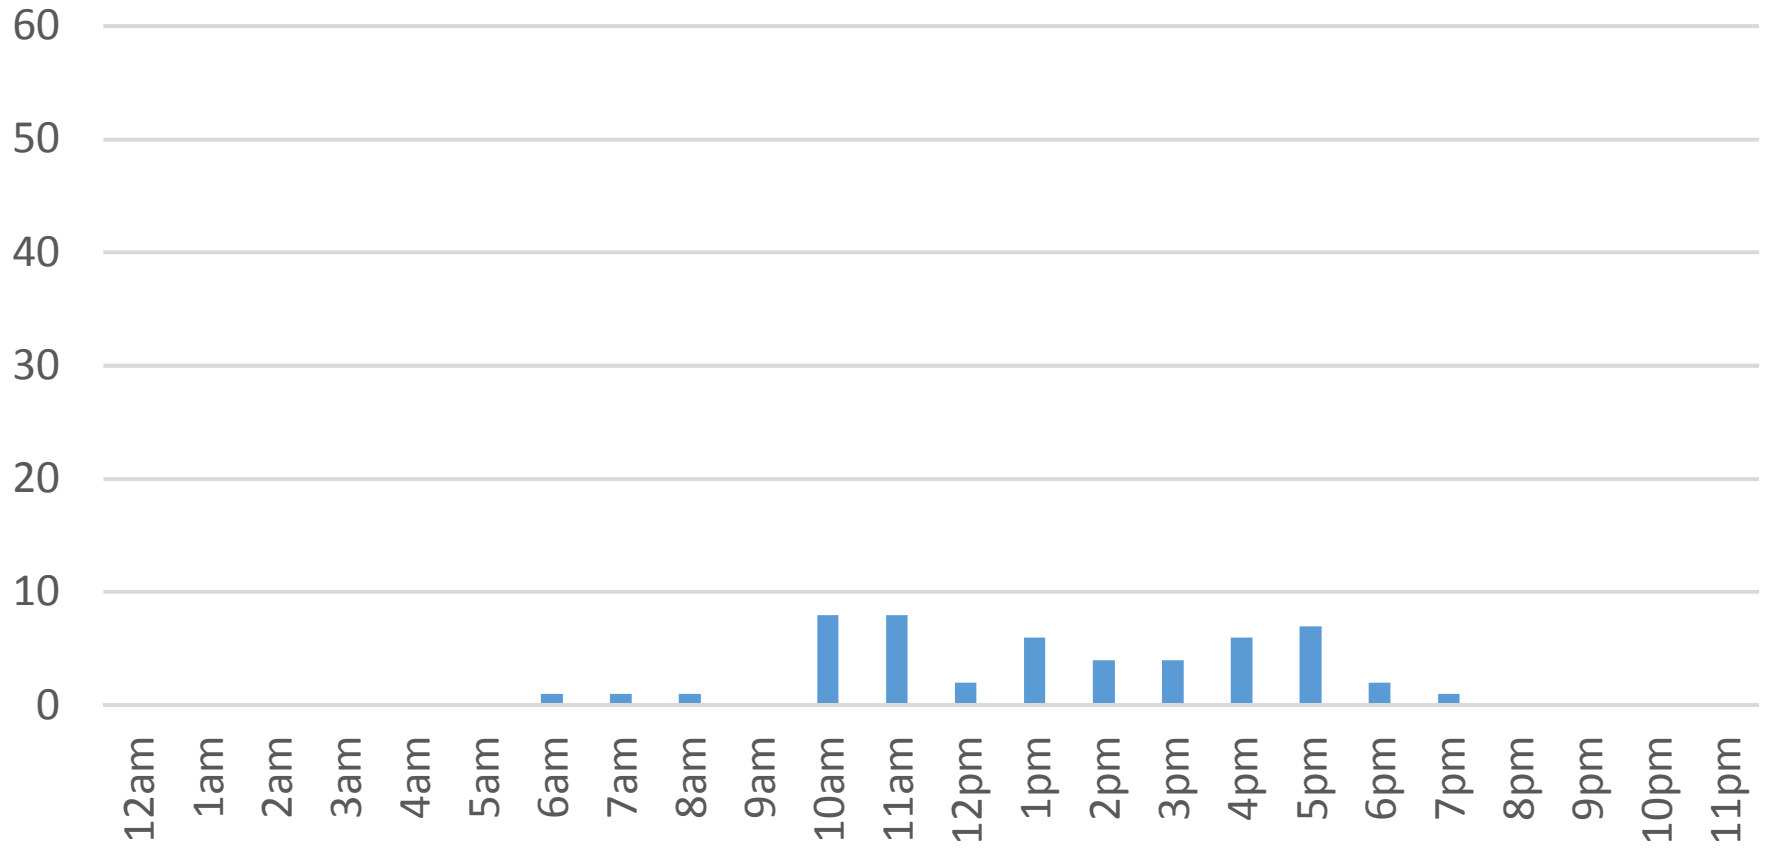

Squalicum Creek Trail (Bay to Baker)

Wednesday, November 16, 2016