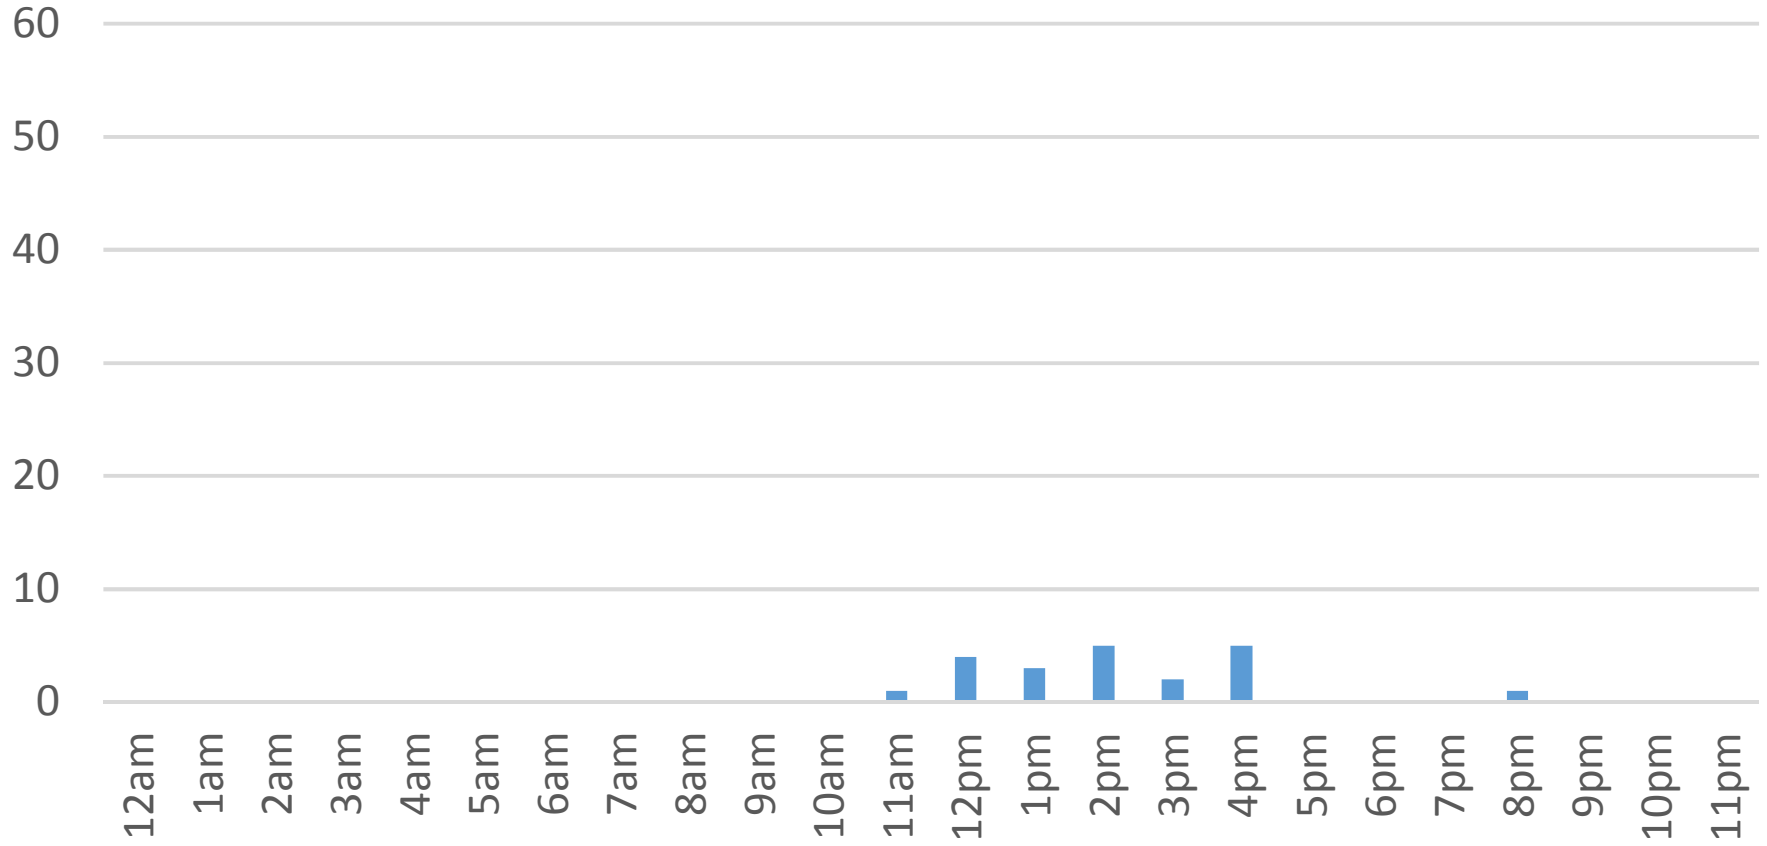

Monday, November 21, 2016

Squalicum Creek Trail (Bay to Baker)

Tuesday, November 22, 2016

Squalicum Creek Trail (Bay to Baker)

Wednesday, November 23, 2016

Squalicum Creek Trail (Bay to Baker)

Thursday, November 24, 2016