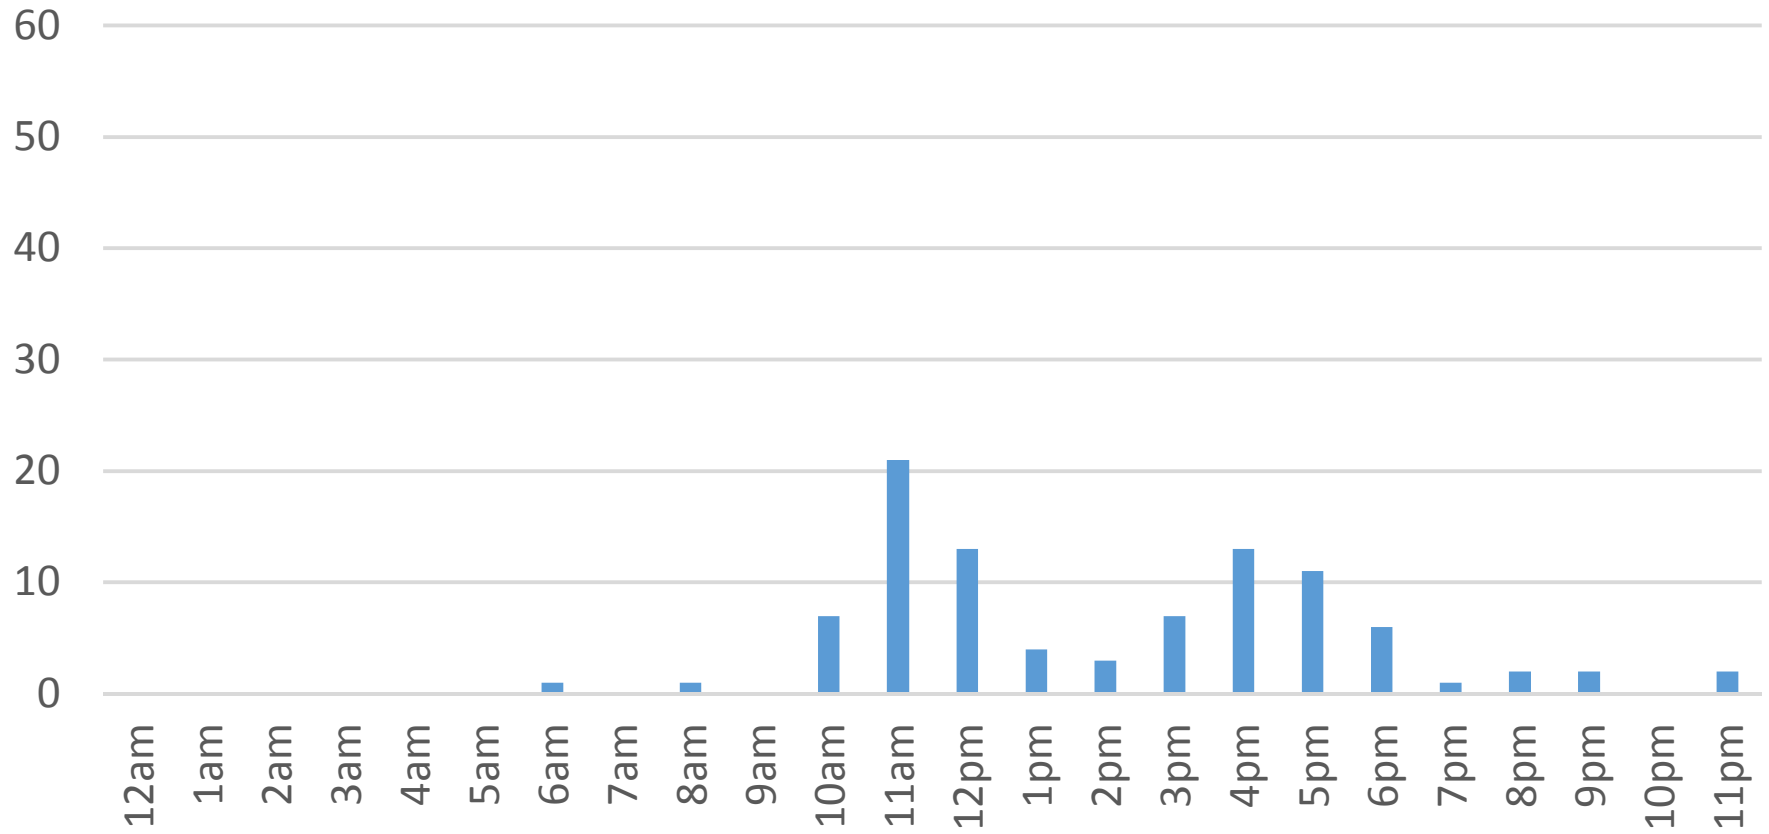

Squalicum Creek Trail (Bay to Baker)

Tuesday, November 08, 2016