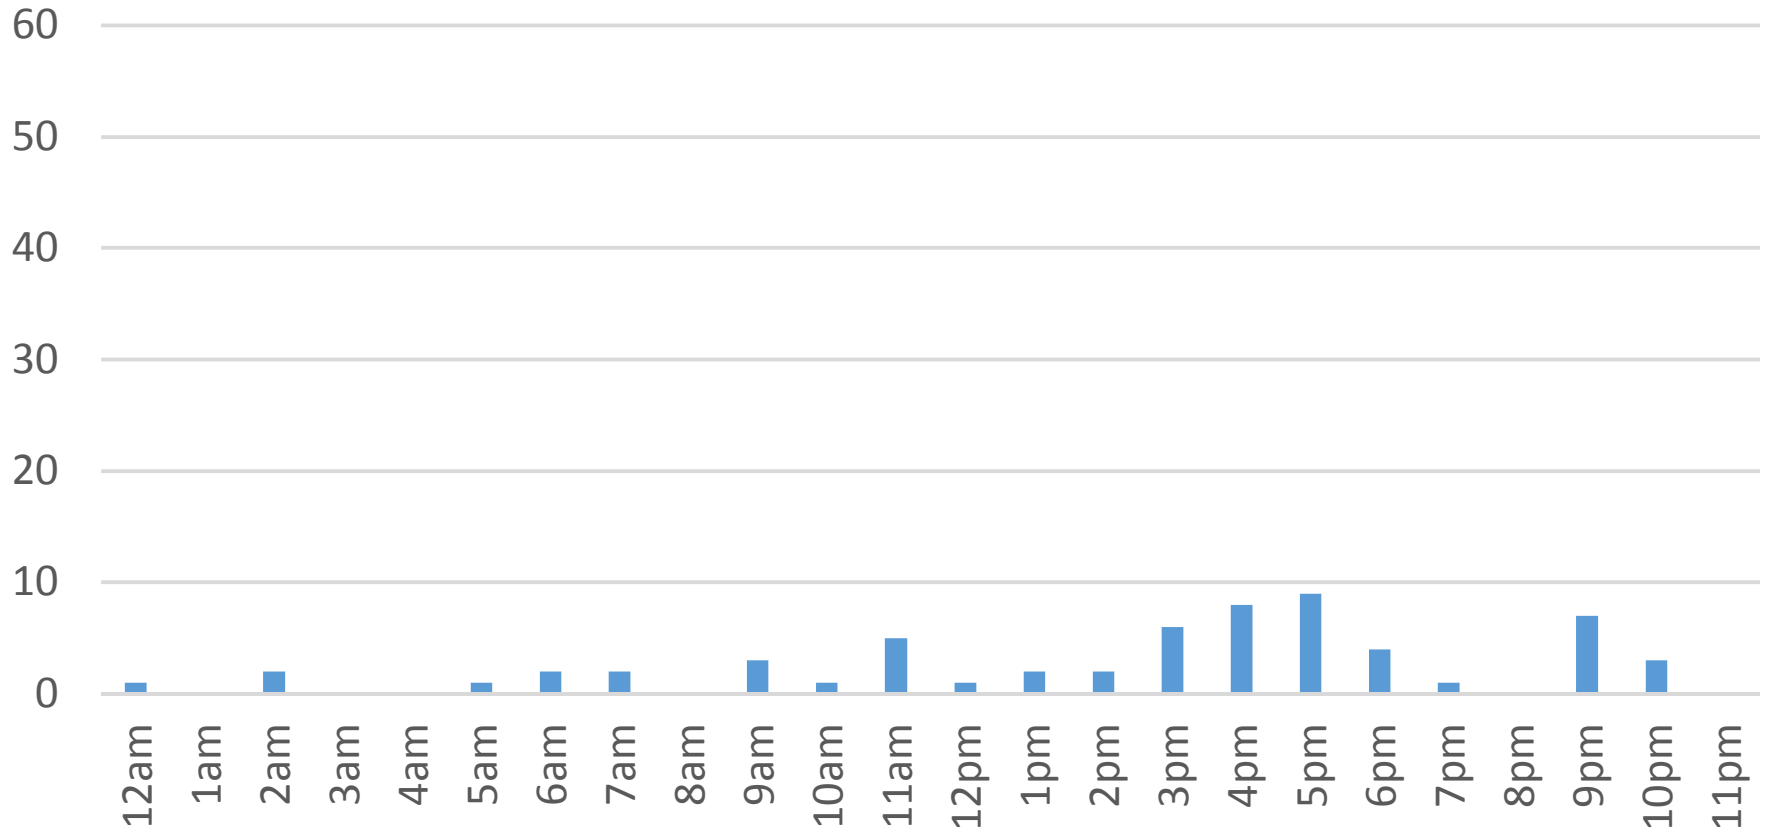

Squalicum Creek Trail (Bay to Baker)

Friday, November 04, 2016

Squalicum Creek Trail (Bay to Baker)

Saturday, November 05, 2016

Squalicum Creek Trail (Bay to Baker)

Sunday, November 06, 2016

Squalicum Creek Trail (Bay to Baker)