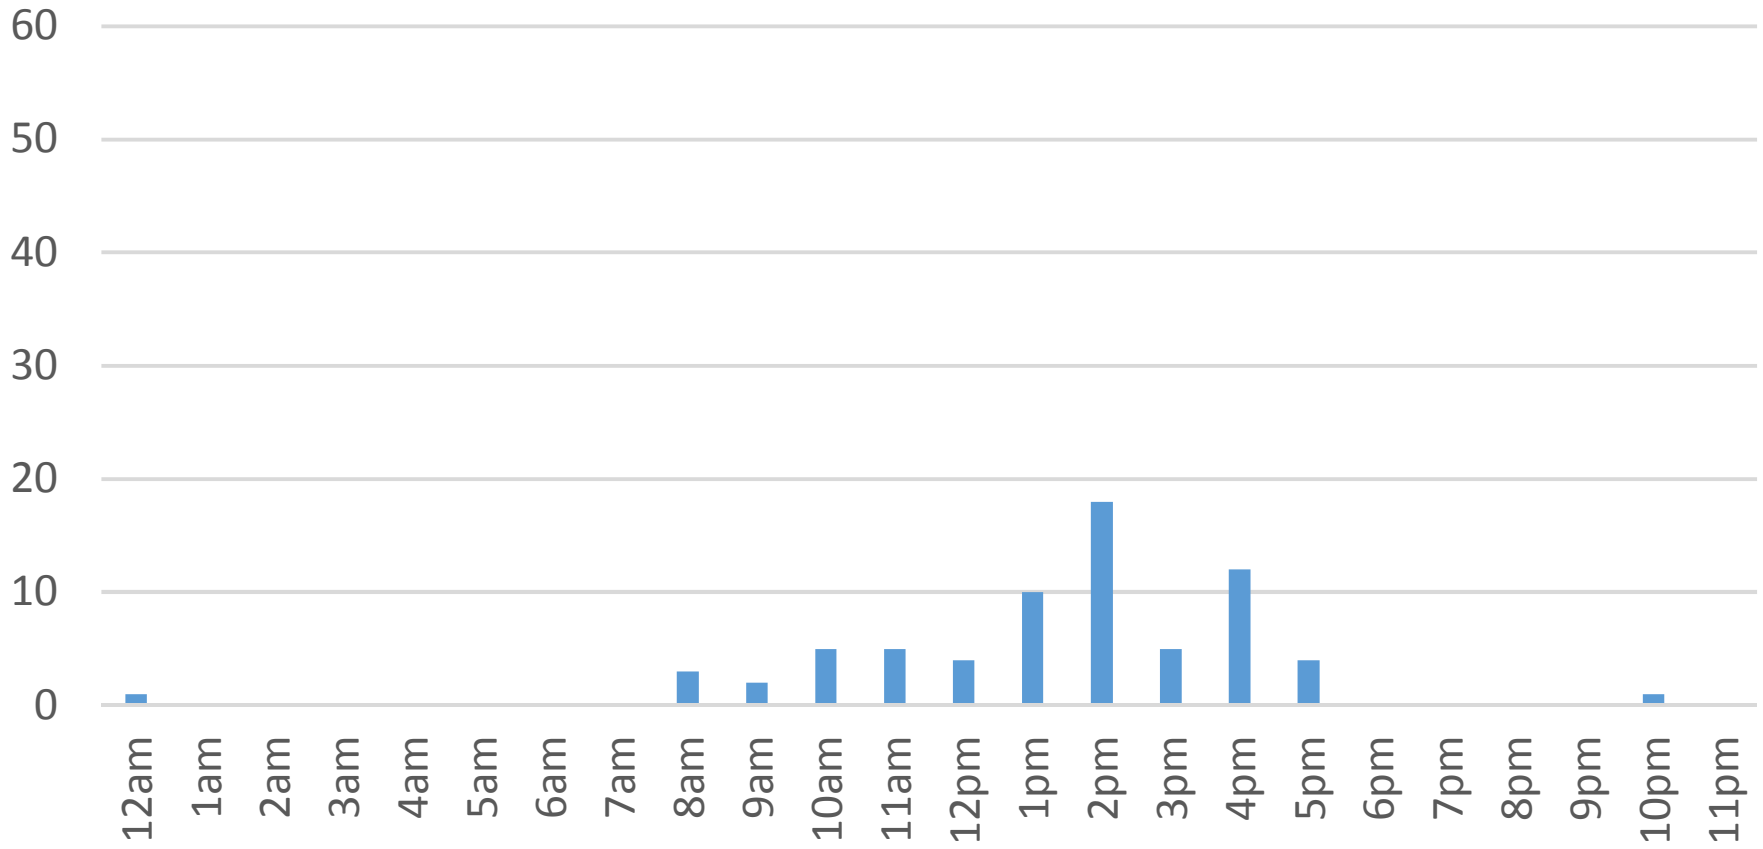

Squalicum Creek Trail (Bay to Baker)

Friday, November 18, 2016

Squalicum Creek Trail (Bay to Baker)

Saturday, November 19, 2016

Squalicum Creek Trail (Bay to Baker)

Sunday, November 20, 2016

Squalicum Creek Trail (Bay to Baker)