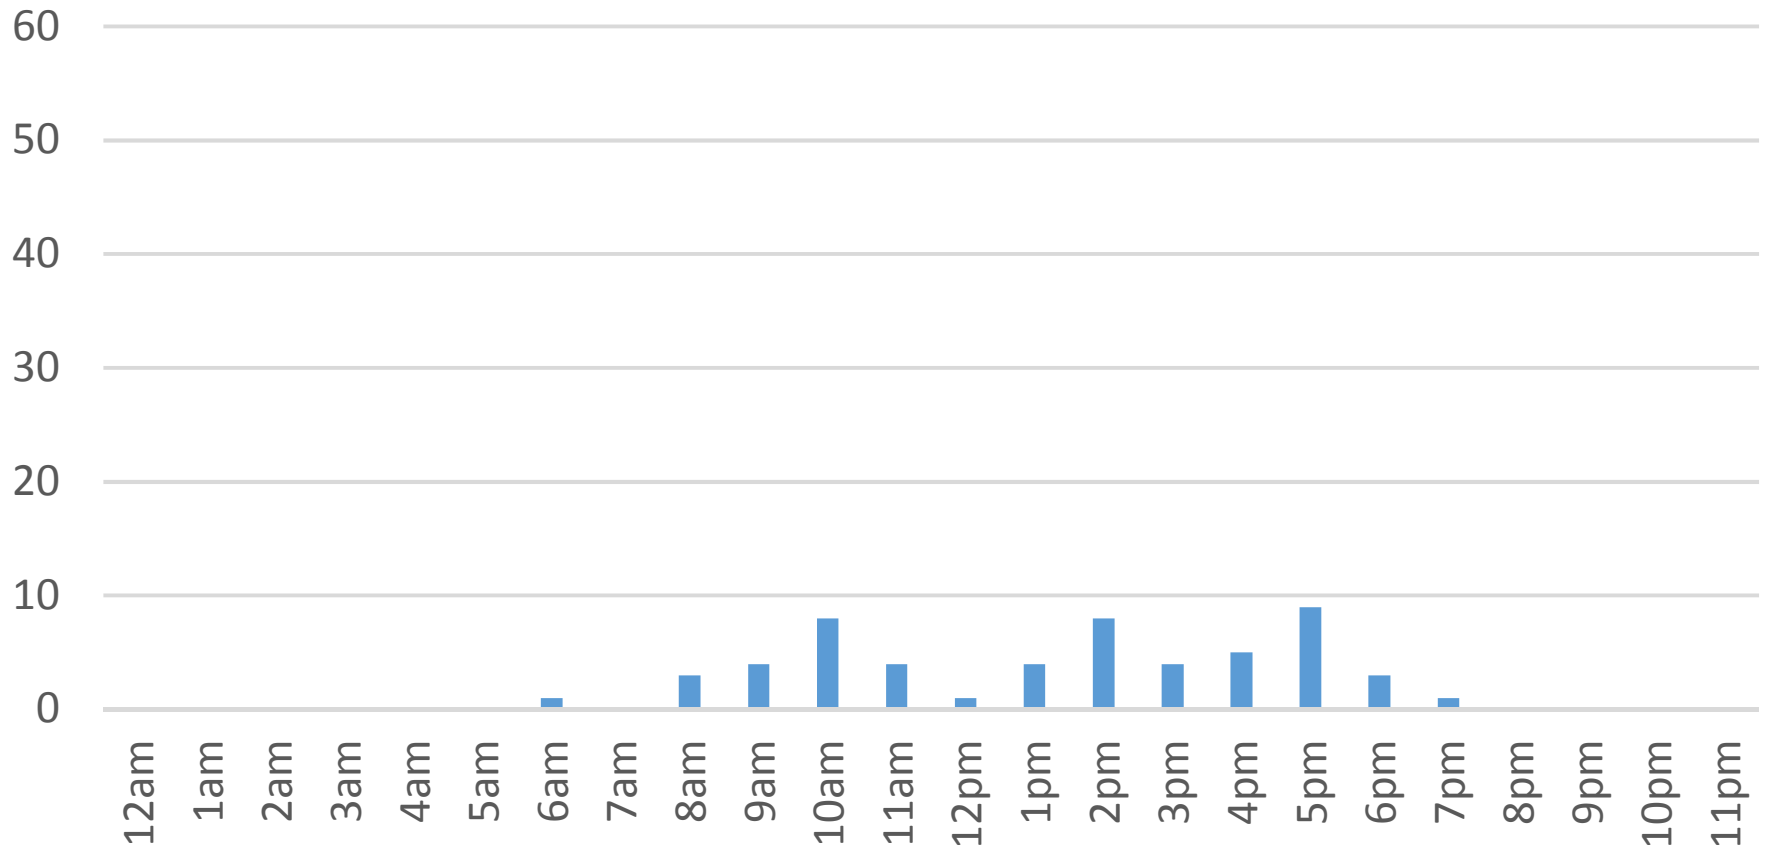

Squalicum Creek Trail (Bay to Baker)

Tuesday, November 15, 2016