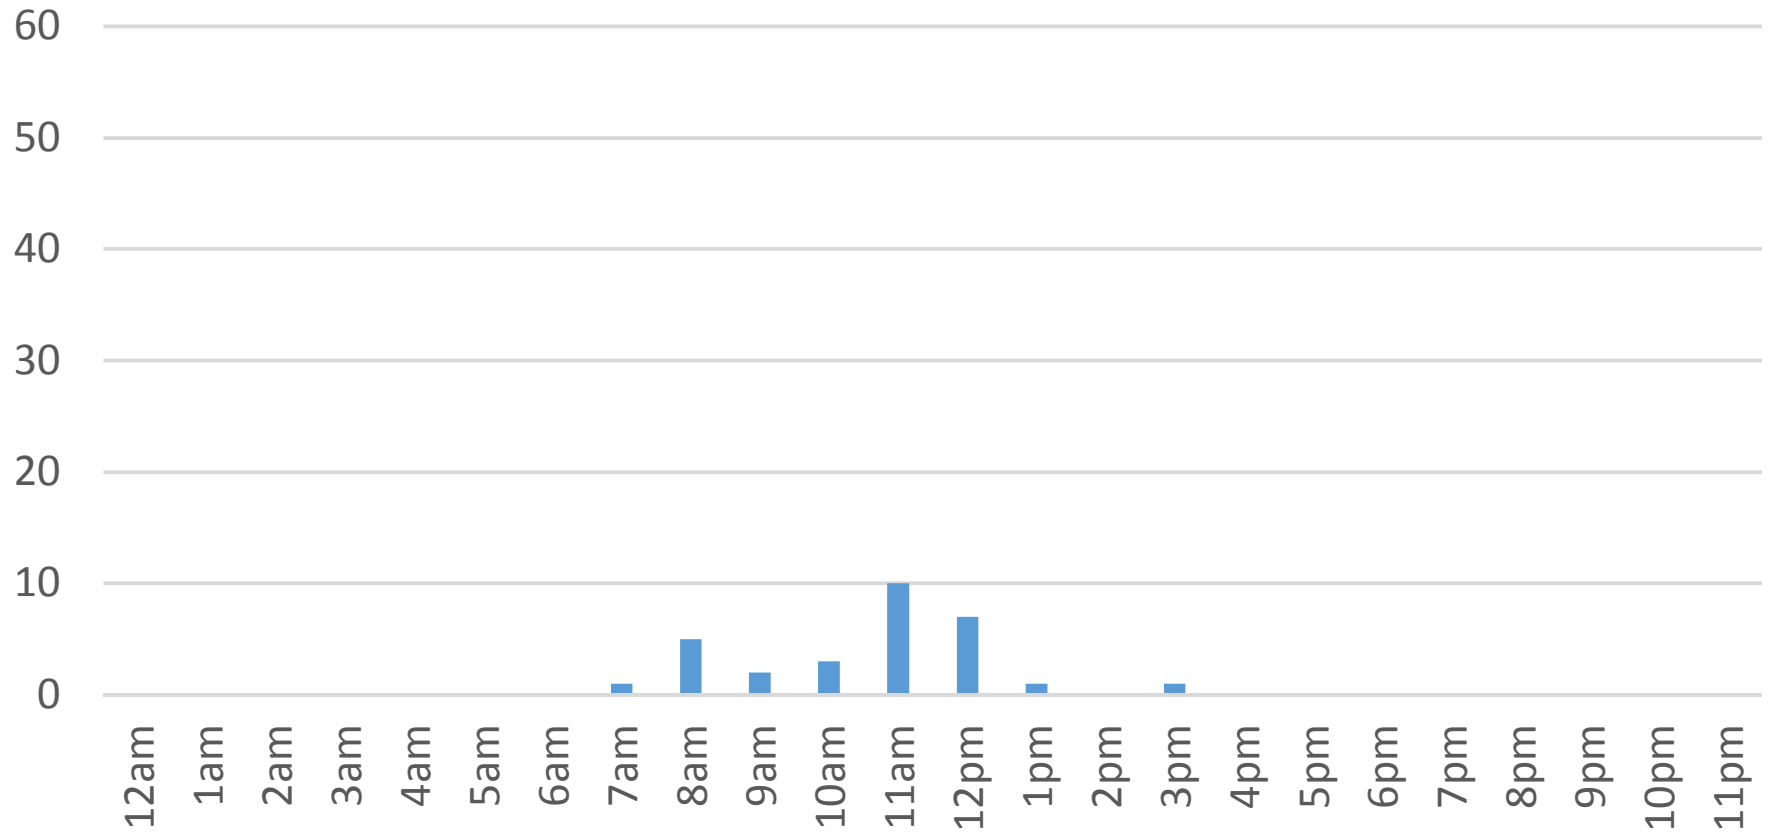

Squalicum Creek Trail (Bay to Baker)

Saturday, November 05, 2016