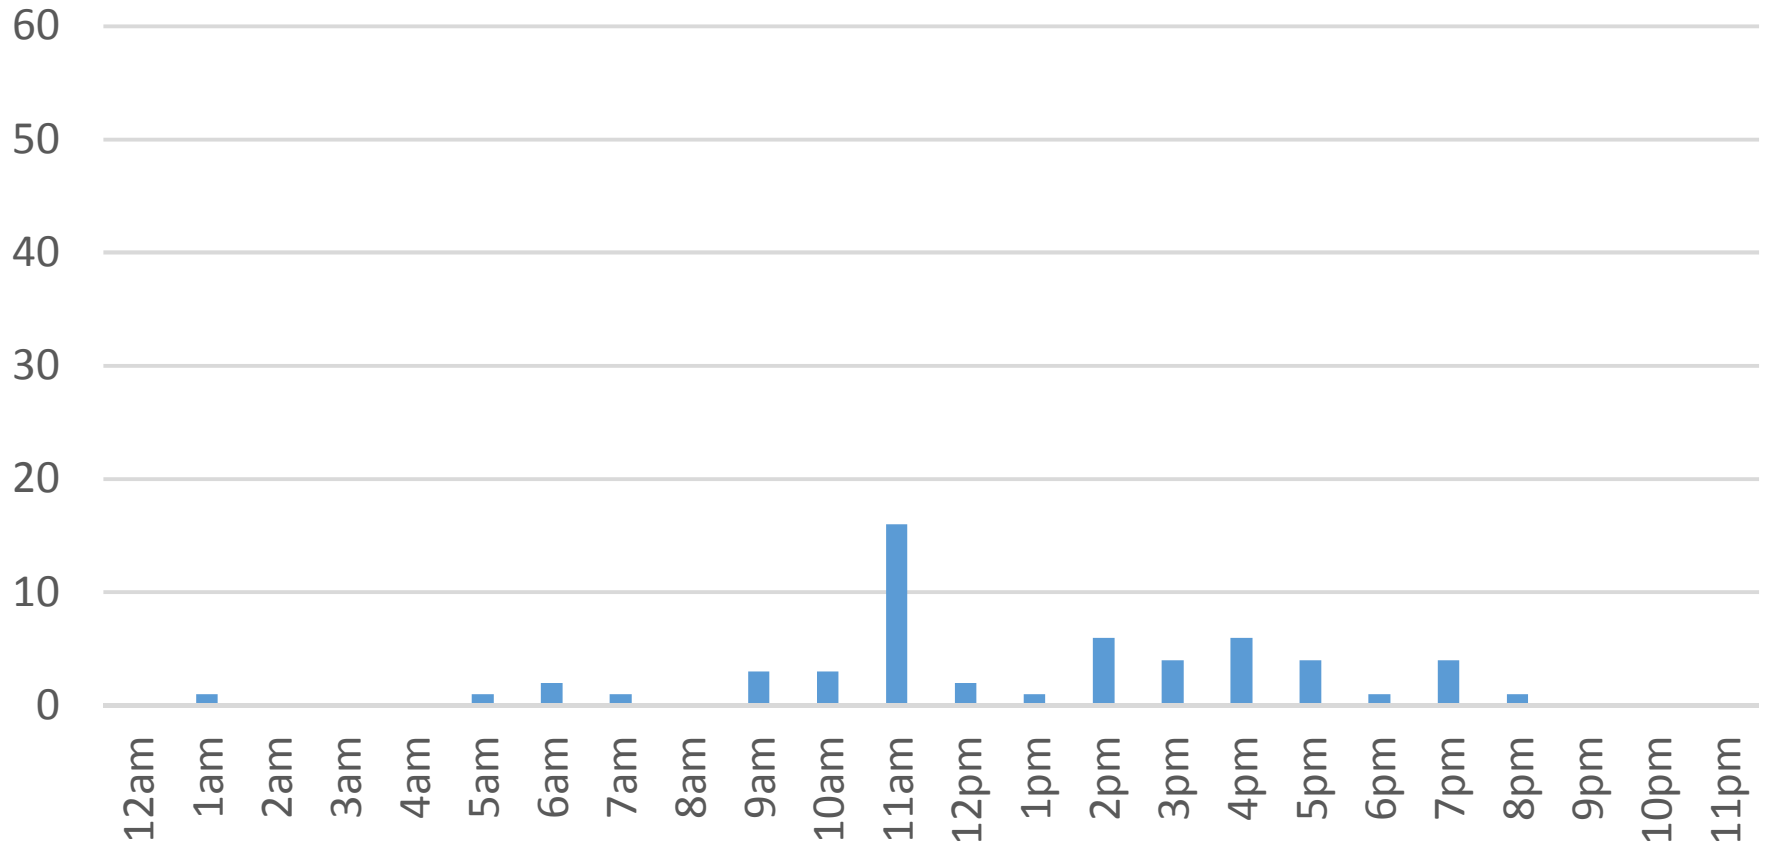

Squalicum Creek Trail (Bay to Baker)

Friday, November 18, 2016