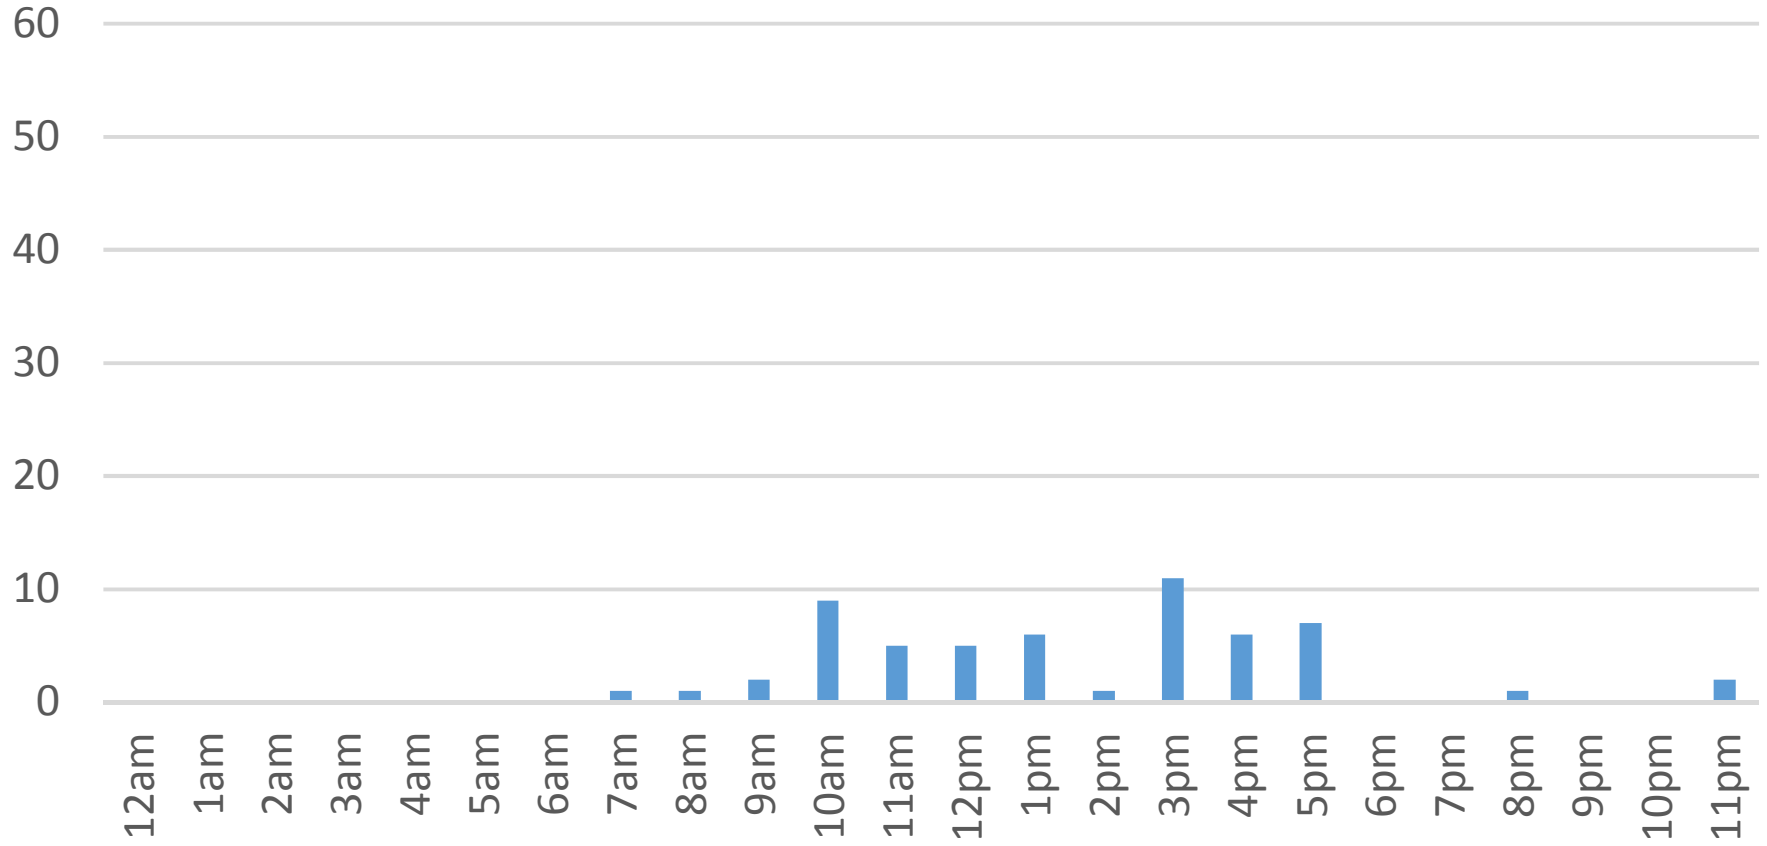

Squalicum Creek Trail (Bay to Baker)

Friday, November 25, 2016

Squalicum Creek Trail (Bay to Baker)

Saturday, November 26, 2016

Squalicum Creek Trail (Bay to Baker)

Sunday, November 27, 2016

Squalicum Creek Trail (Bay to Baker)