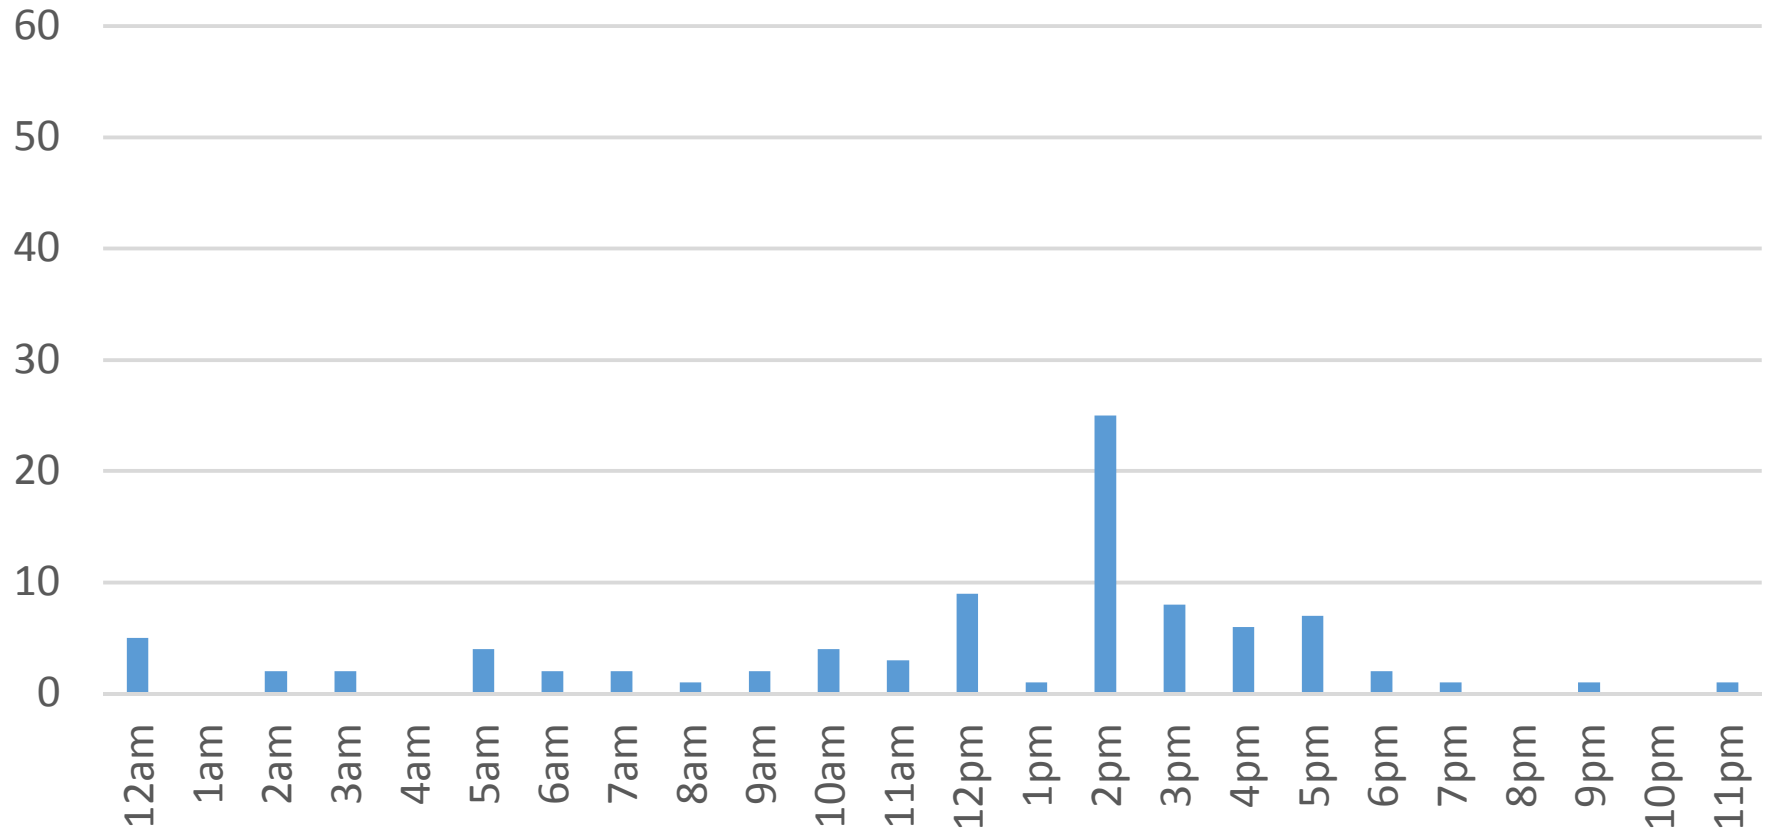

Squalicum Creek Trail Data Figures

Daily Average	65
Average Weekend Day	58
Average Weekday	67

Highest Daily Count 127

Busiest Day of the Week Wednesday, November 09, 2016

Weekly Profile

Monday	14%
Tuesday	19%
Wednesday	15%
Thursday	14%
Friday	15%
Saturday	9%
Sunday	15%

Total = 1,946 Counts

Squalicum Creek Trail (Bay to Baker)

Tuesday, November 01, 2016

Squalicum Creek Trail (Bay to Baker)

Wednesday, November 02, 2016

Squalicum Creek Trail (Bay to Baker)

Thursday, November 03, 2016