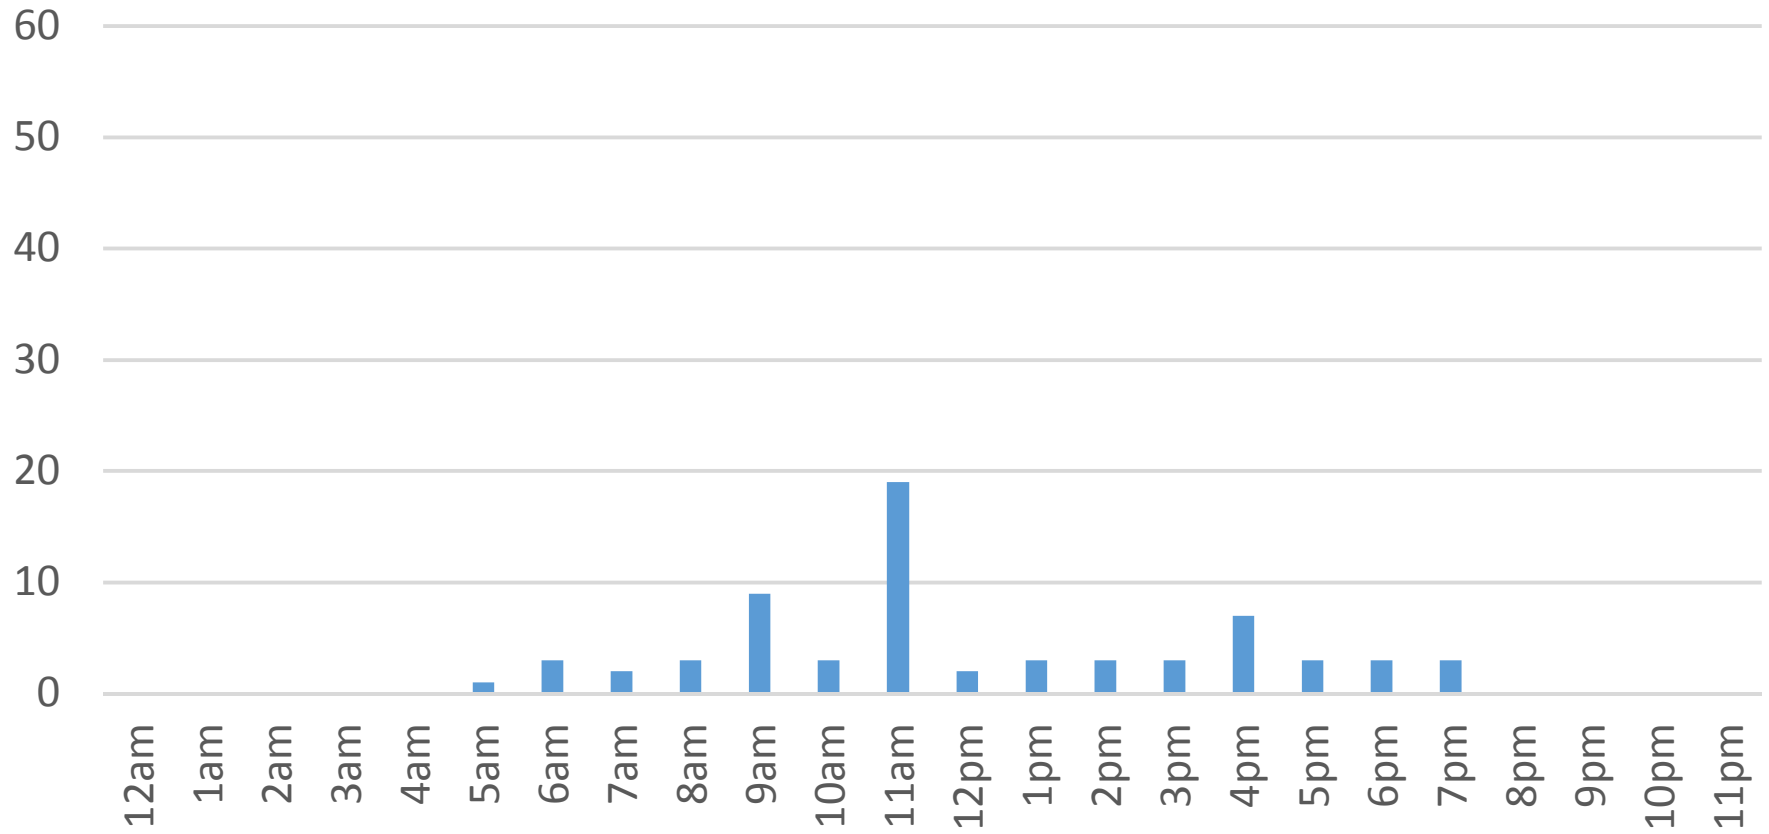

Squalicum Creek Trail (Bay to Baker)

Friday, November 04, 2016