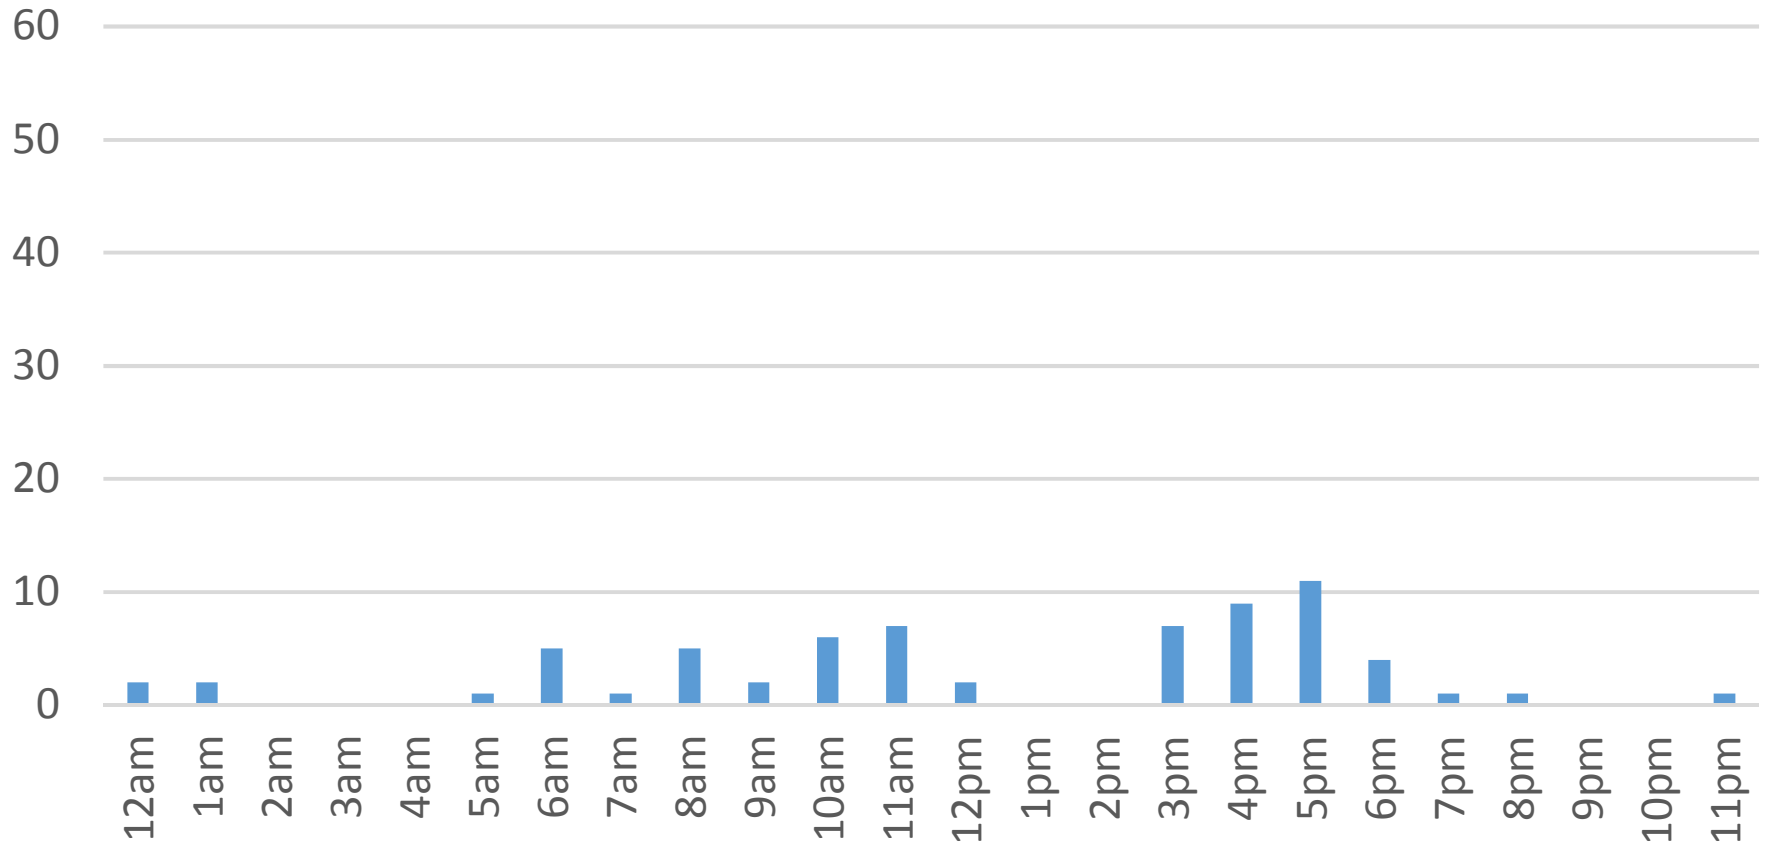

Monday, November 07, 2016

Squalicum Creek Trail (Bay to Baker)

Tuesday, November 08, 2016

Squalicum Creek Trail (Bay to Baker)

Wednesday, November 09, 2016

Squalicum Creek Trail (Bay to Baker)

Thursday, November 10, 2016