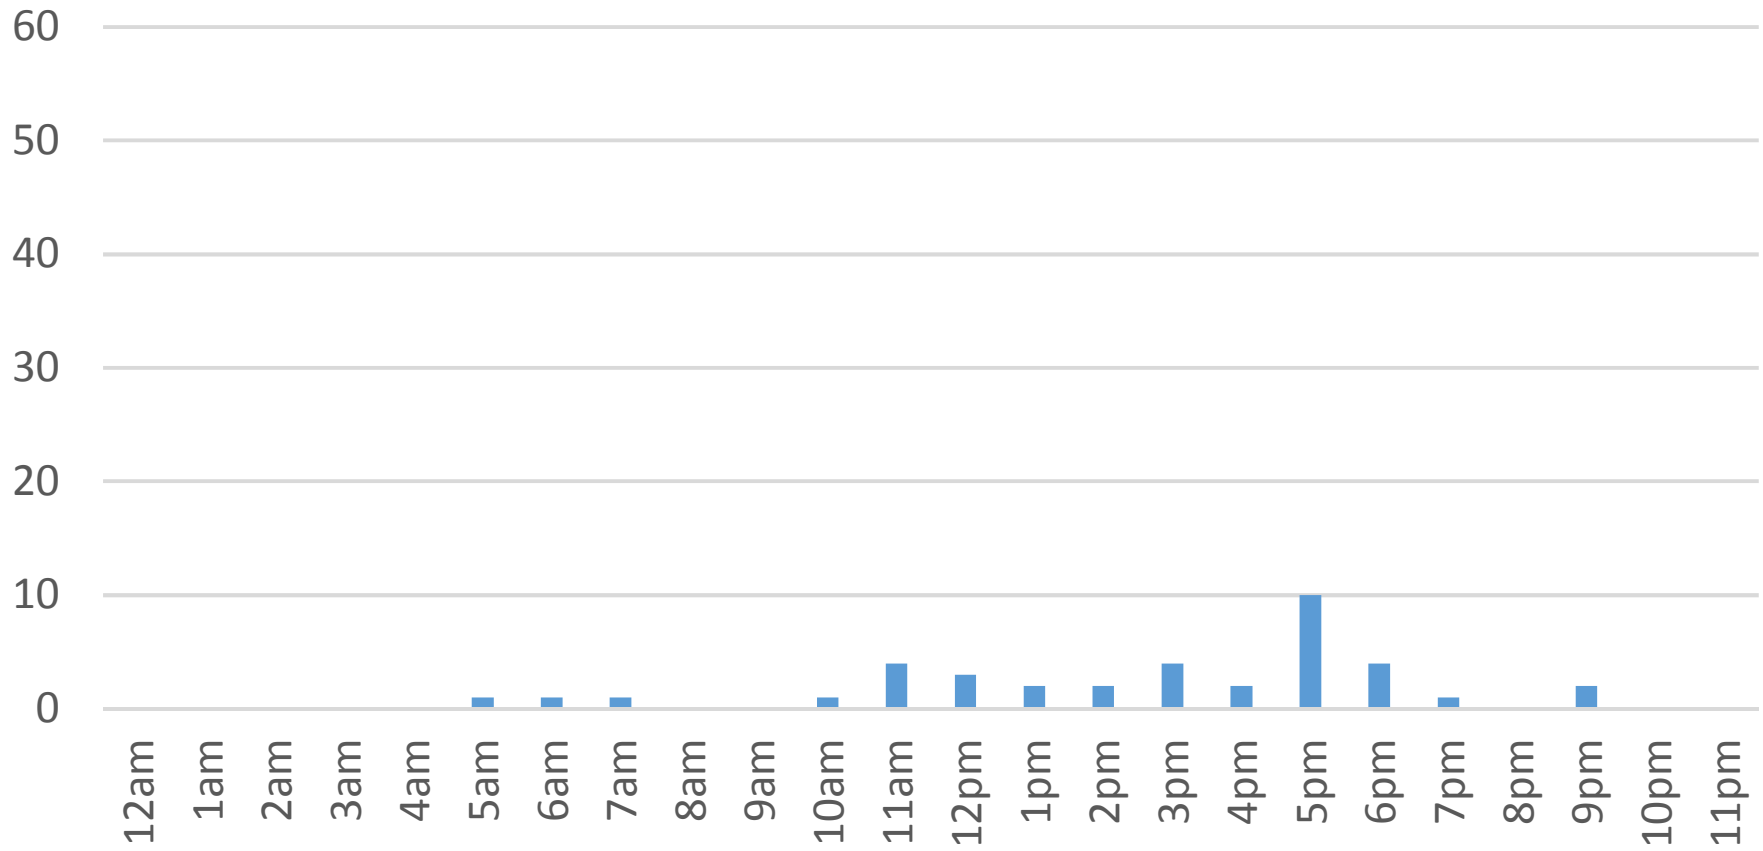

Squalicum Creek Trail (Bay to Baker)

Wednesday, November 30, 2016