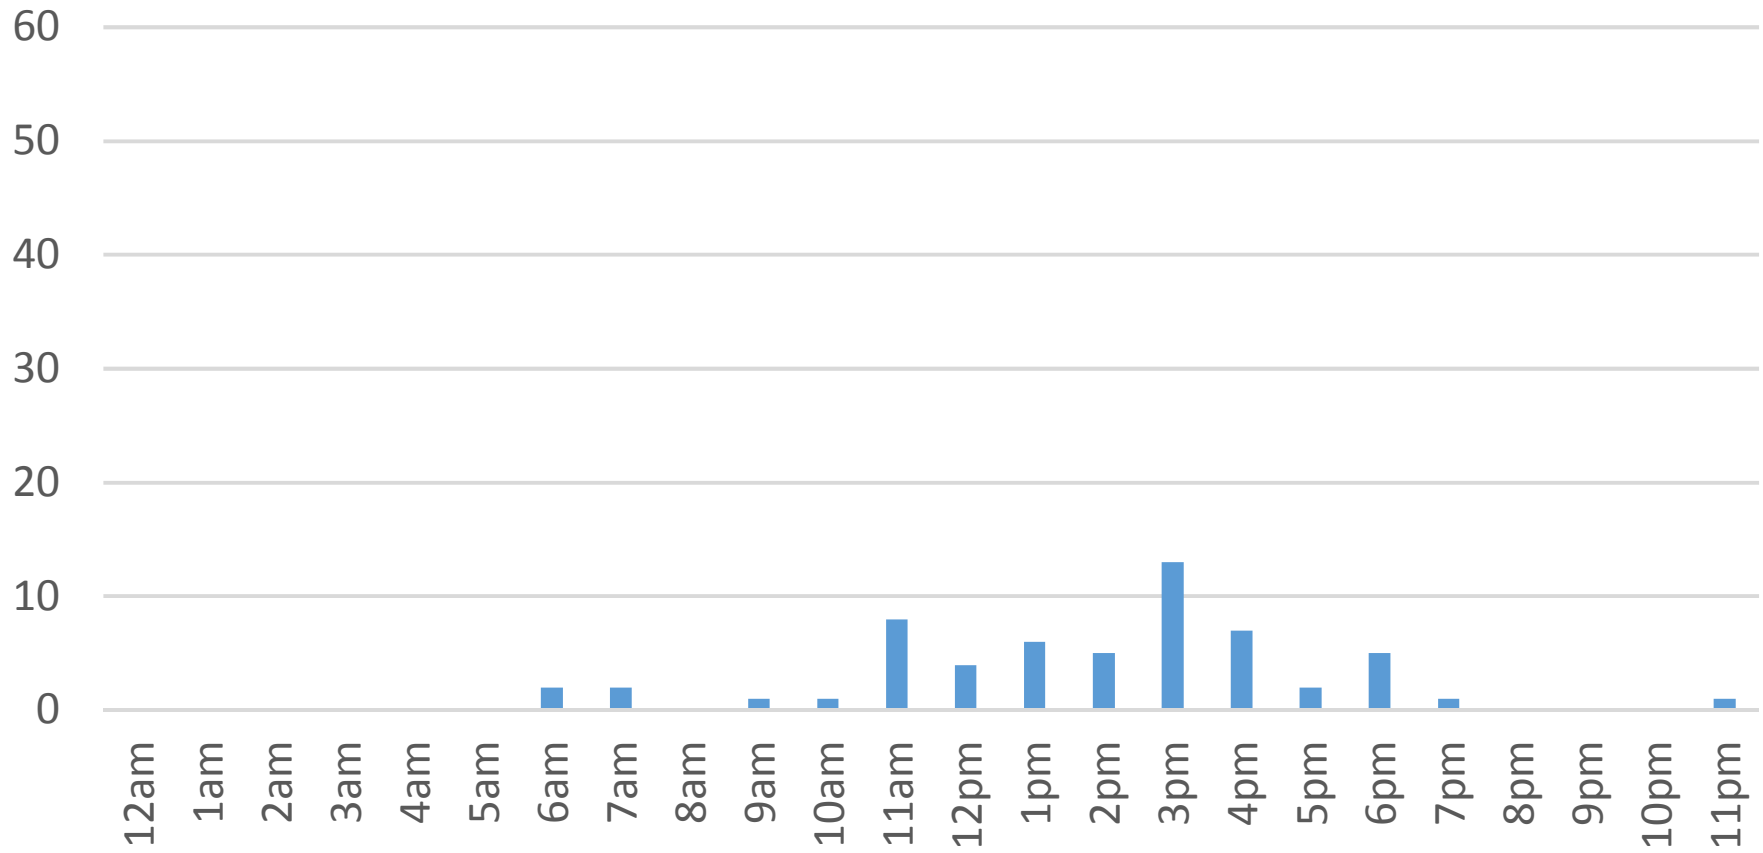

Squalicum Creek Trail (Bay to Baker)

Friday, November 25, 2016

Squalicum Creek Trail (Bay to Baker)

Saturday, November 26, 2016

Squalicum Creek Trail (Bay to Baker)

Sunday, November 27, 2016

Squalicum Creek Trail (Bay to Baker)