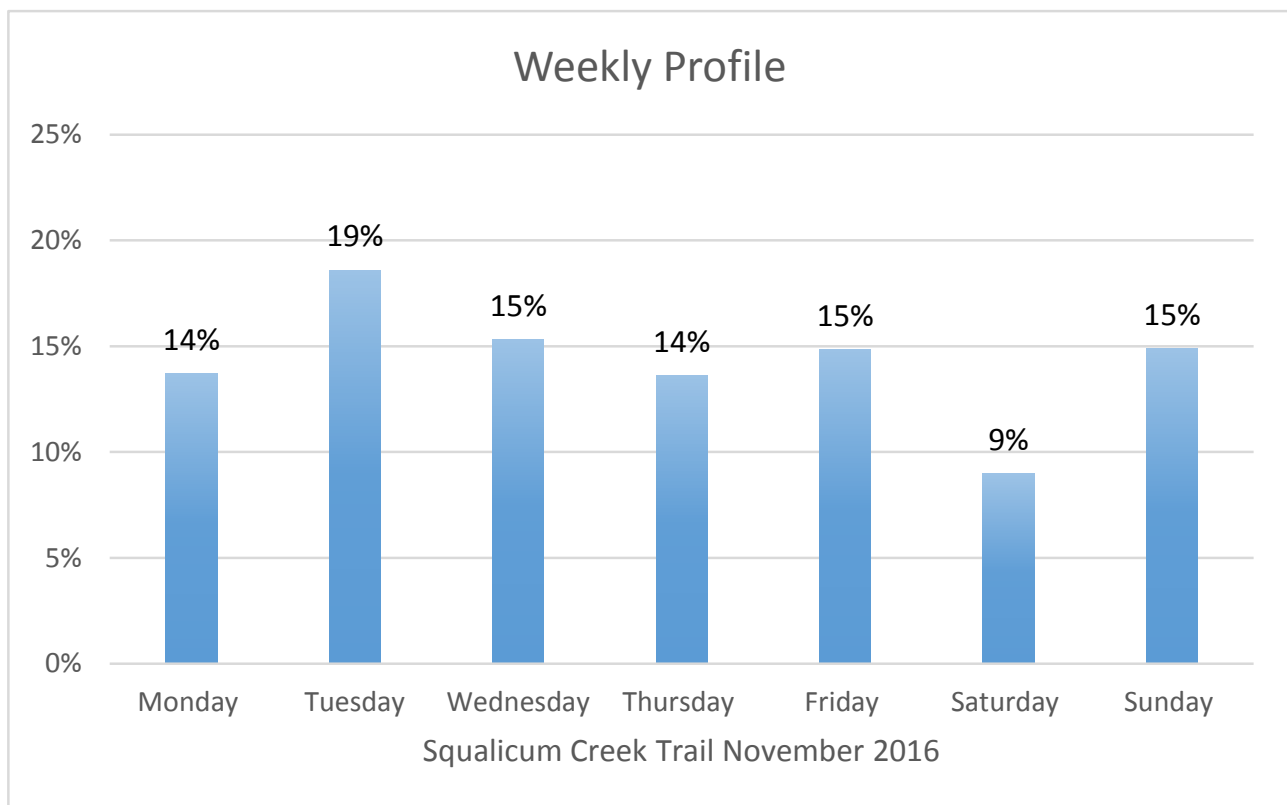

Squalicum Creek Trail Data Figures

Daily Average	65
Average Weekend Day	58
Average Weekday	67

Highest Daily Count 127

Busiest Day of the Week Wednesday, November 09, 2016

Weekly Profile

Monday	14%
Tuesday	19%
Wednesday	15%
Thursday	14%
Friday	15%
Saturday	9%
Sunday	15%

Total = 1,946 Counts

Squalicum Creek Trail (Bay to Baker)

Tuesday, November 01, 2016

Squalicum Creek Trail (Bay to Baker)

Wednesday, November 02, 2016

Squalicum Creek Trail (Bay to Baker)

Thursday, November 03, 2016