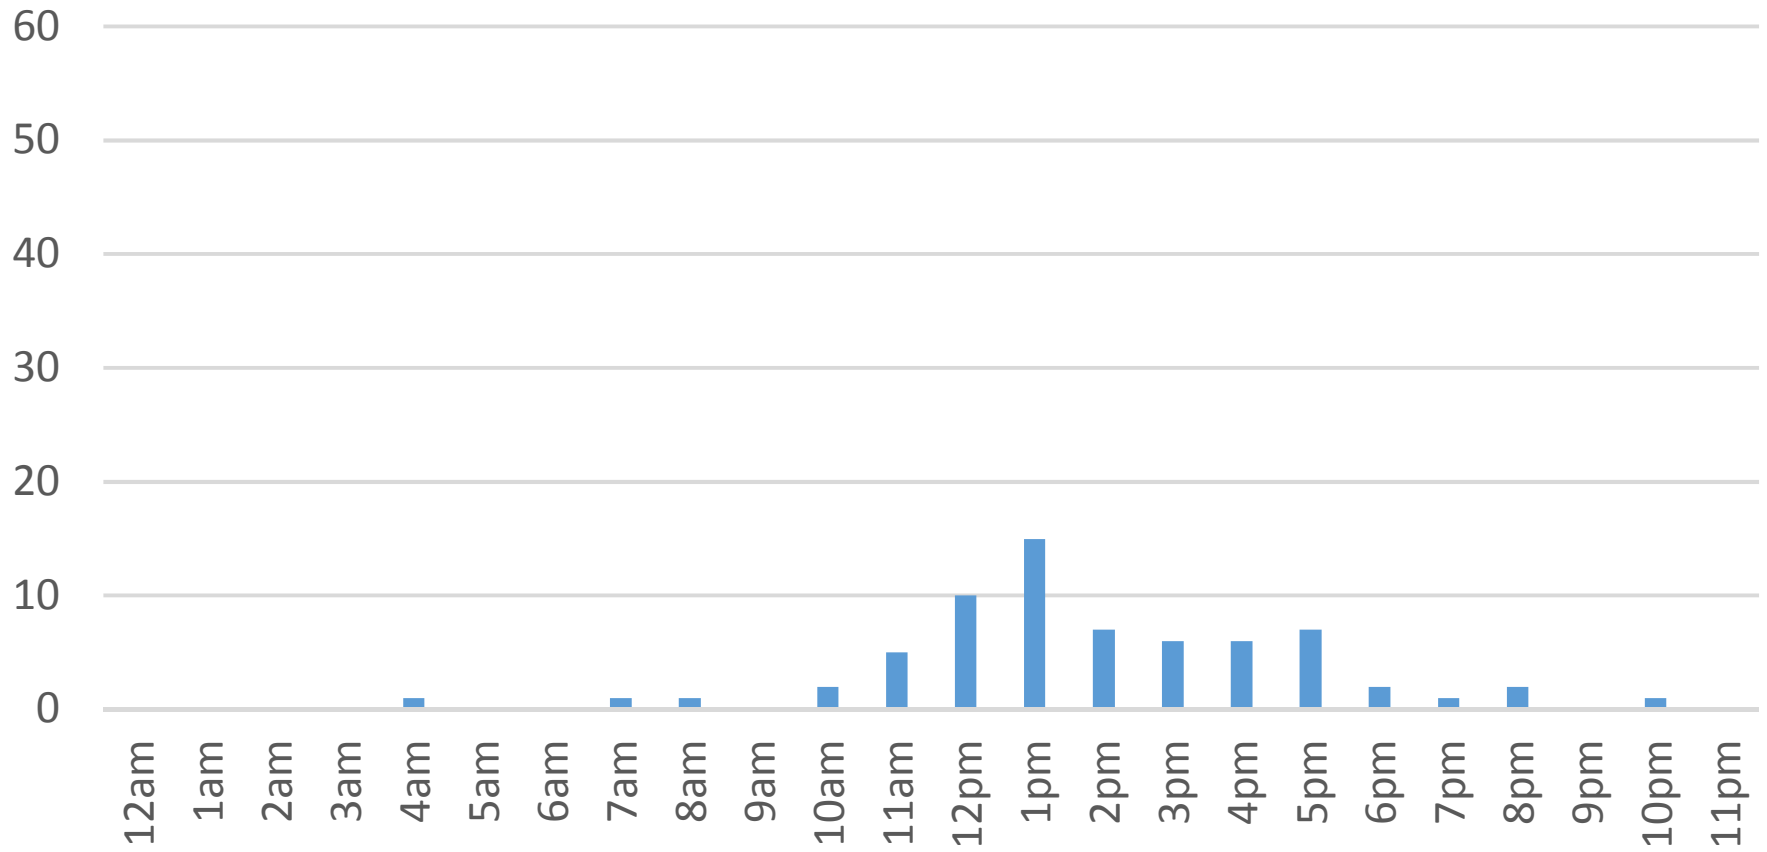

Squalicum Creek Trail (Bay to Baker)

Friday, November 11, 2016

Squalicum Creek Trail (Bay to Baker)

Saturday, November 12, 2016

Squalicum Creek Trail (Bay to Baker)

Sunday, November 13, 2016

Squalicum Creek Trail (Bay to Baker)