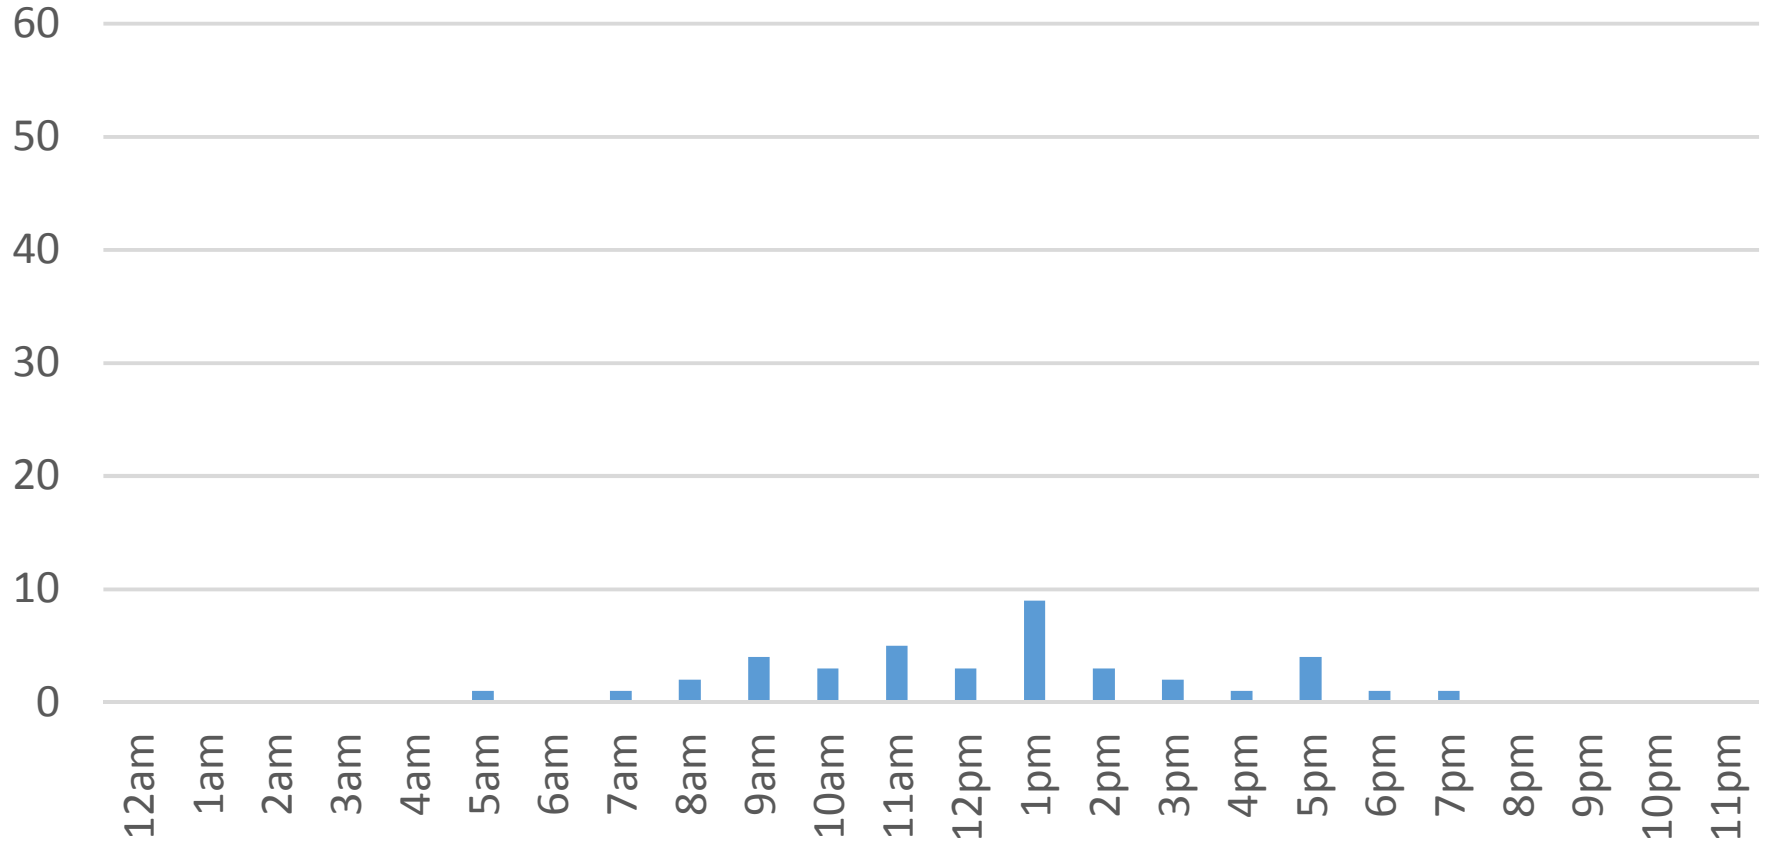

South Bay Trail

Sunday, November 13, 2016