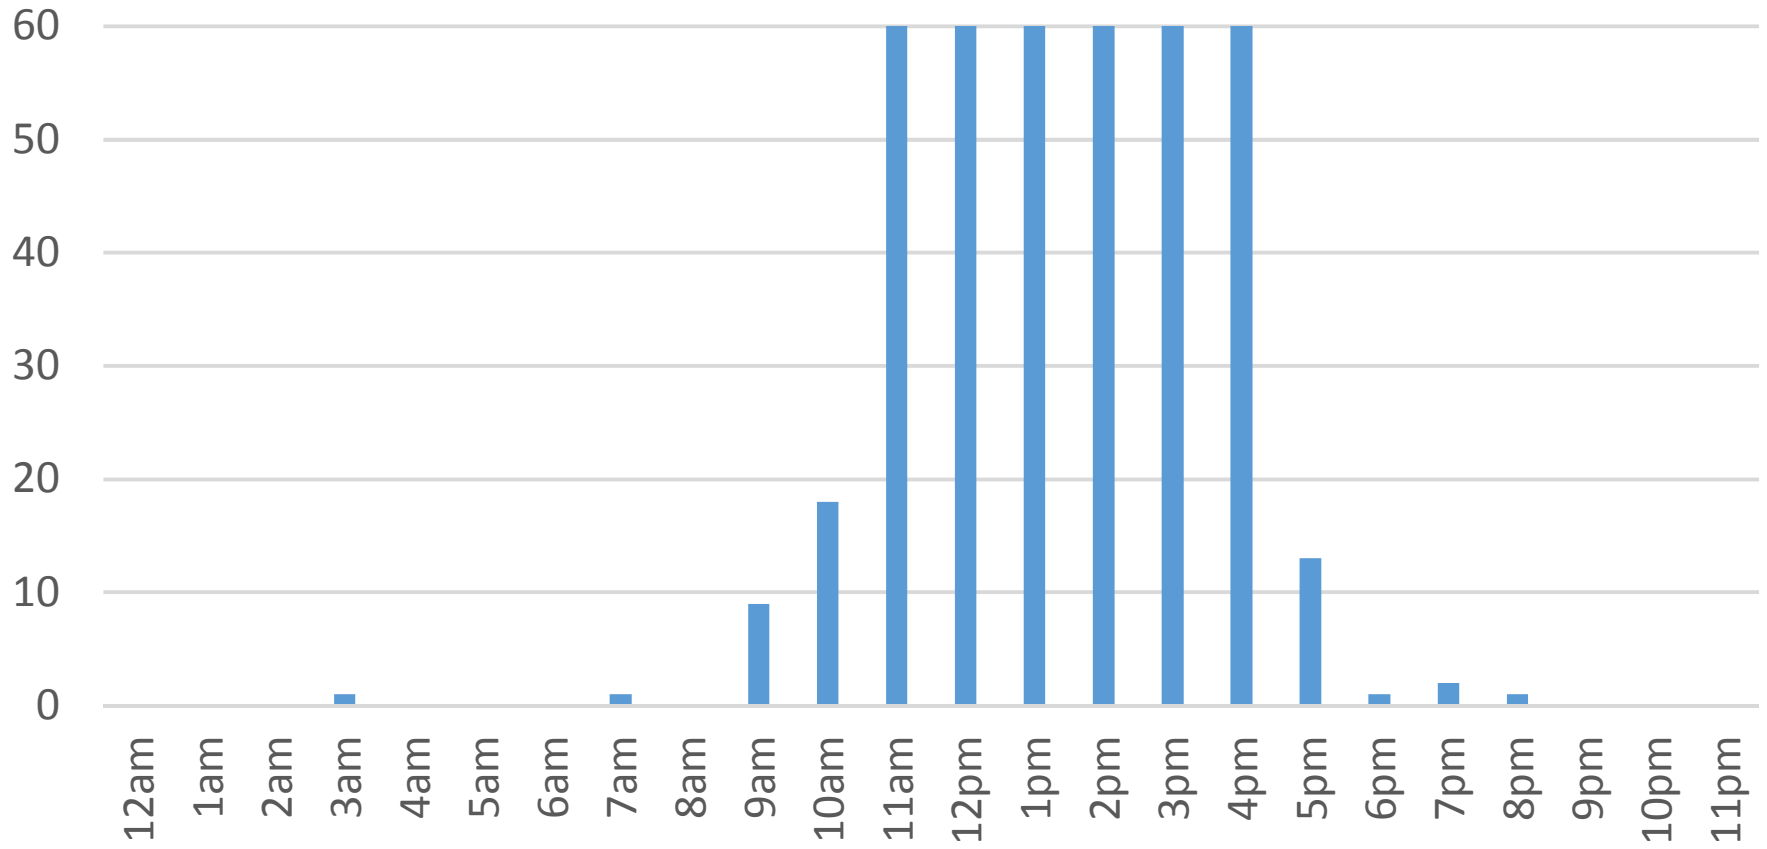

South Bay Trail

Monday, November 21, 2016