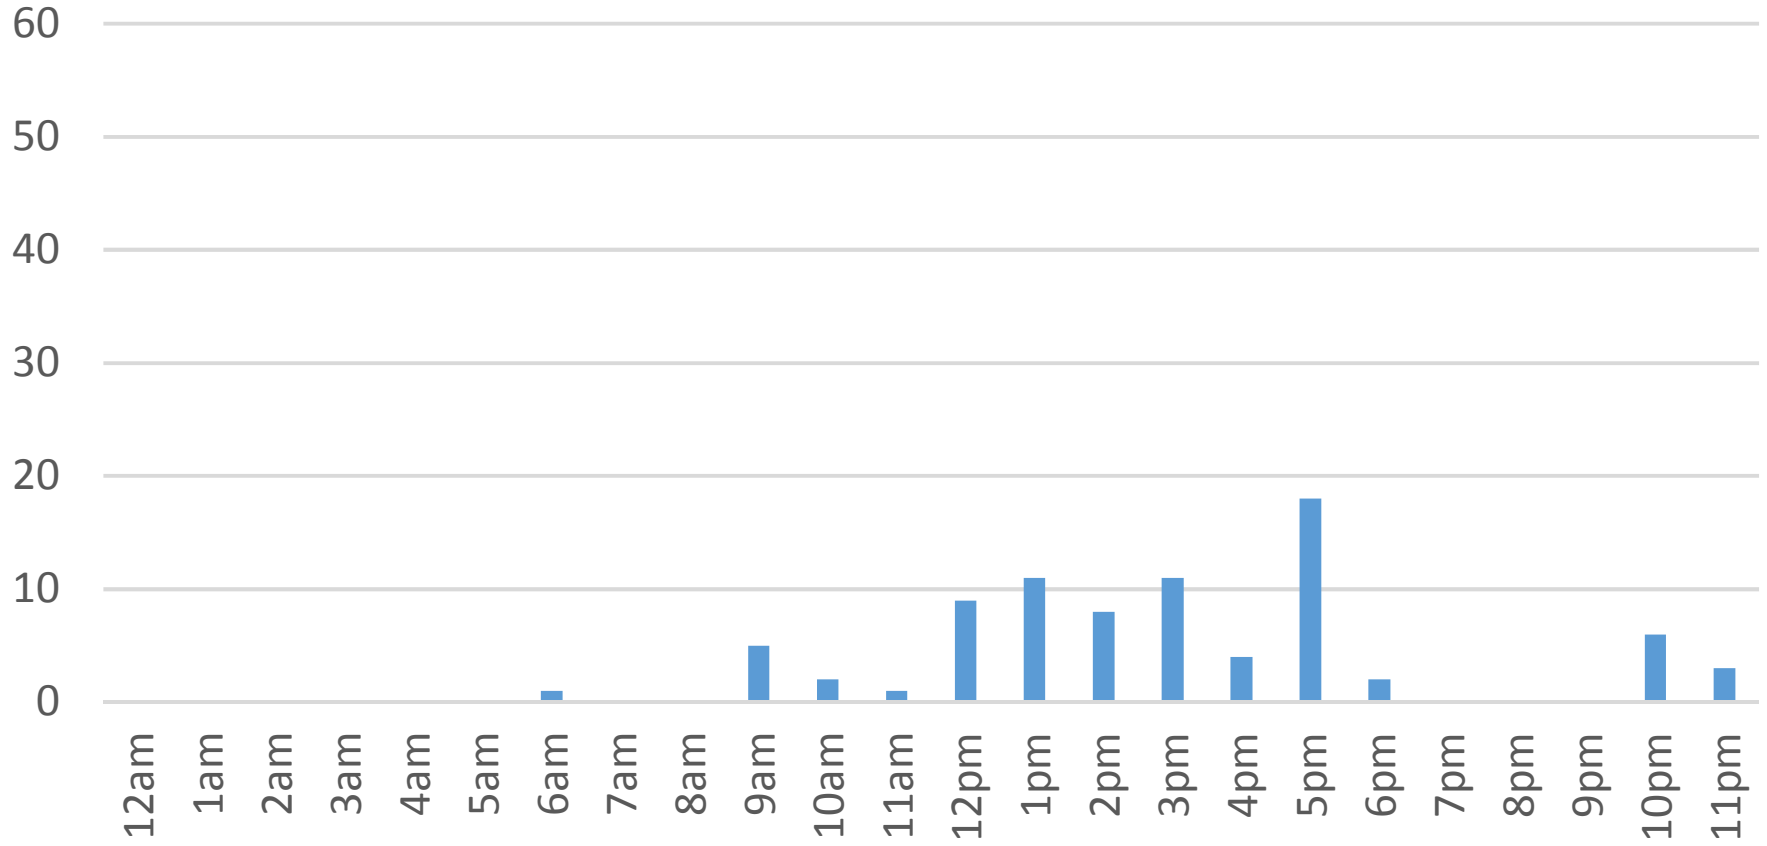

Sunday, November 20, 2016

South Bay Trail

Monday, November 21, 2016

South Bay Trail

Tuesday, November 22, 2016

South Bay Trail

Wednesday, November 23, 2016

South Bay Trail

Thursday, November 24, 2016

South Bay Trail

Friday, November 25, 2016

South Bay Trail

Saturday, November 26, 2016

South Bay Trail

Sunday, November 27, 2016

South Bay Trail