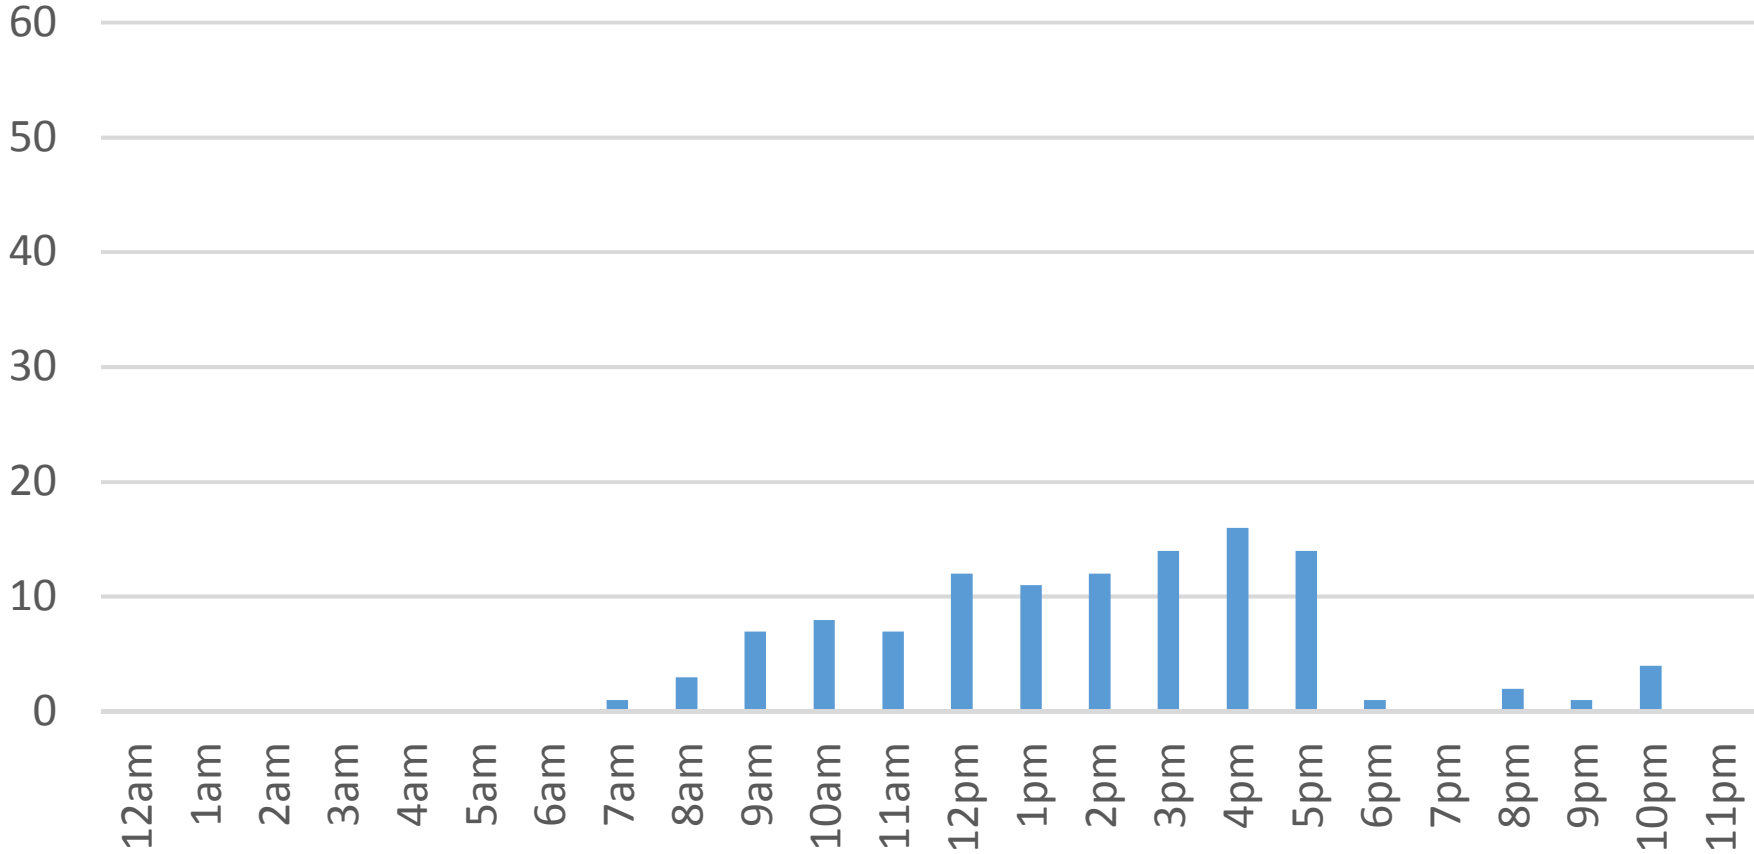

Tuesday, November 08, 2016

South Bay Trail

Wednesday, November 09, 2016

South Bay Trail

Thursday, November 10, 2016

South Bay Trail

Friday, November 11, 2016

South Bay Trail