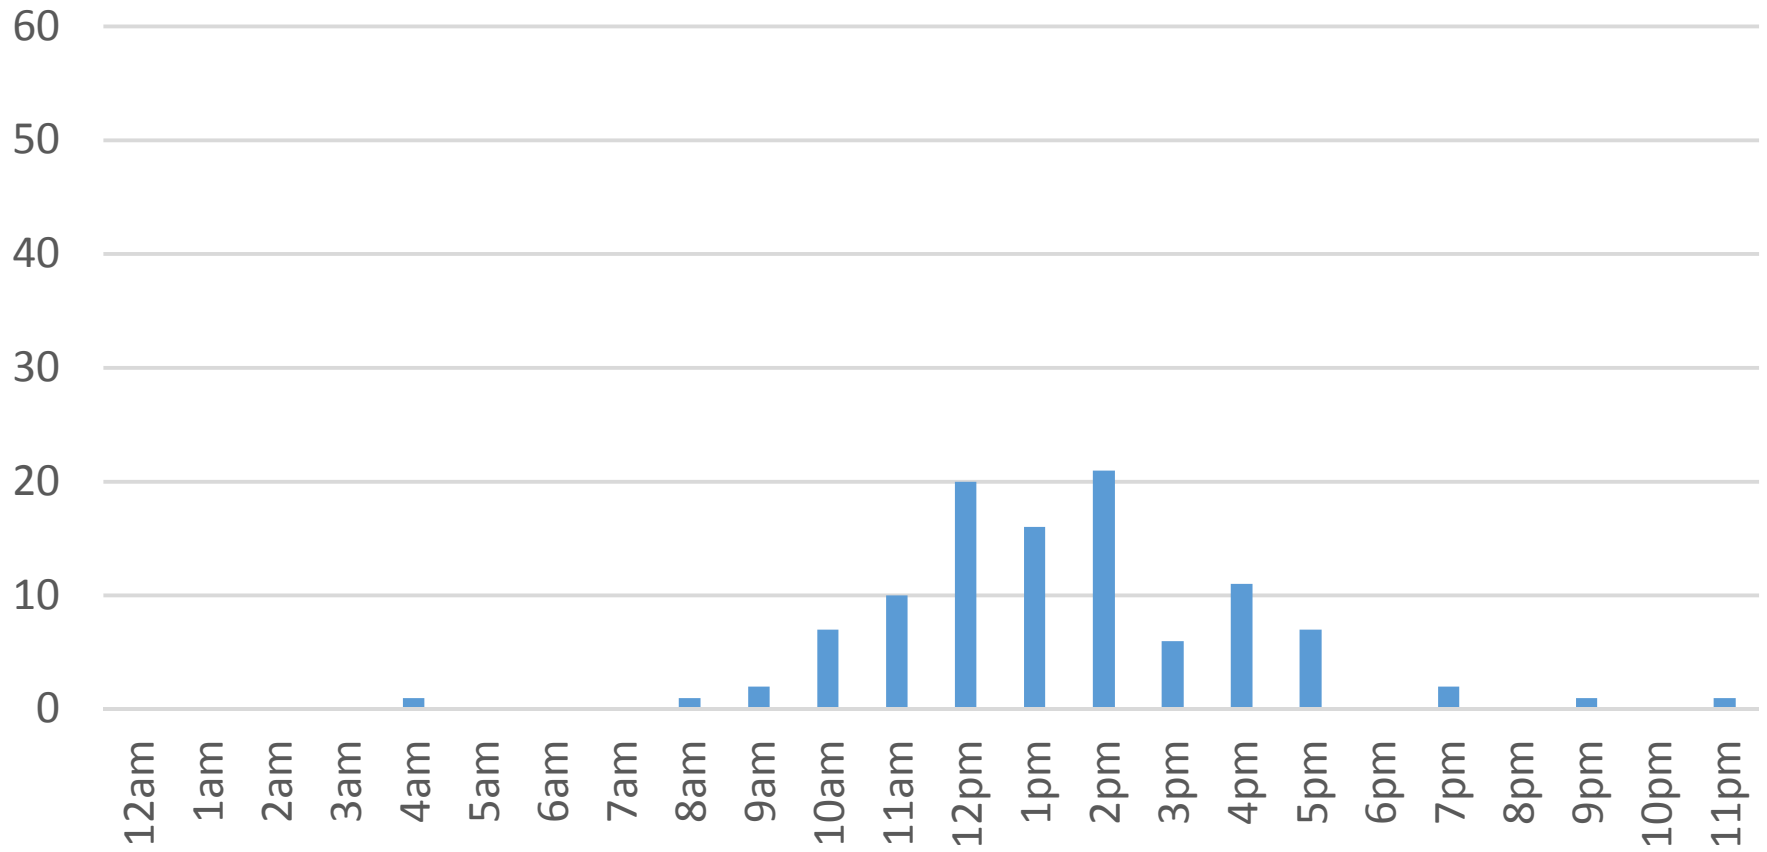

Sunday, November 20, 2016

South Bay Trail

Monday, November 21, 2016

South Bay Trail

Tuesday, November 22, 2016

South Bay Trail

Wednesday, November 23, 2016

South Bay Trail

Thursday, November 24, 2016

South Bay Trail

Friday, November 25, 2016

South Bay Trail

Saturday, November 26, 2016

South Bay Trail

Sunday, November 27, 2016

South Bay Trail