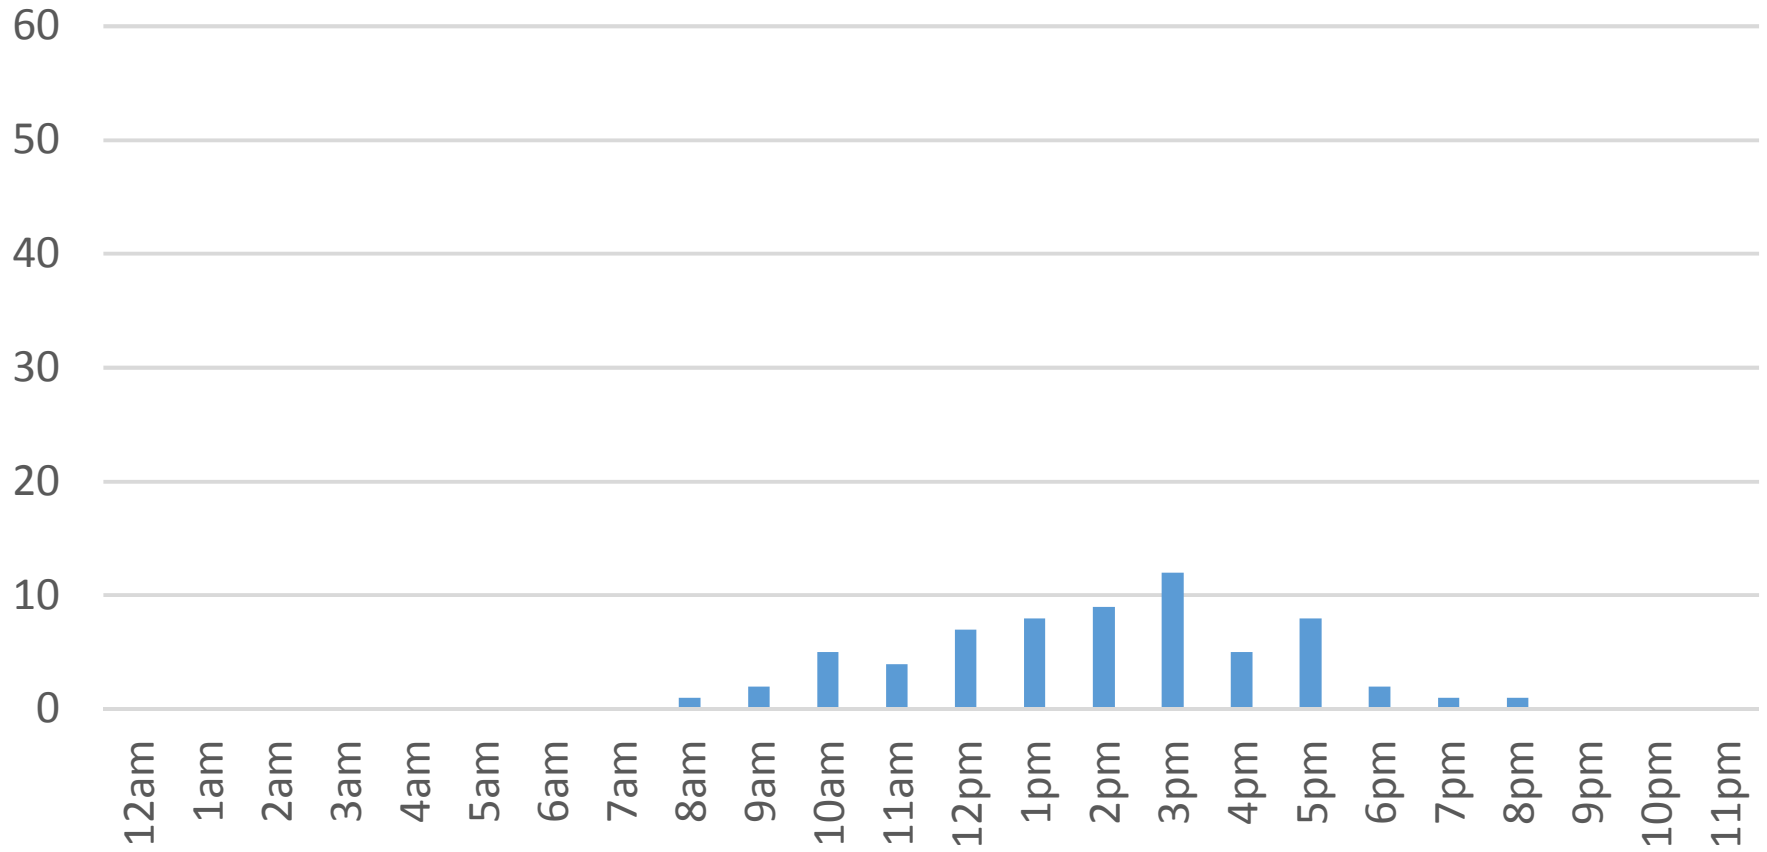

Thursday, November 24, 2016

South Bay Trail

Friday, November 25, 2016

South Bay Trail

Saturday, November 26, 2016

South Bay Trail

Sunday, November 27, 2016

South Bay Trail

Monday, November 28, 2016

South Bay Trail

Tuesday, November 29, 2016

South Bay Trail

Wednesday, November 30, 2016