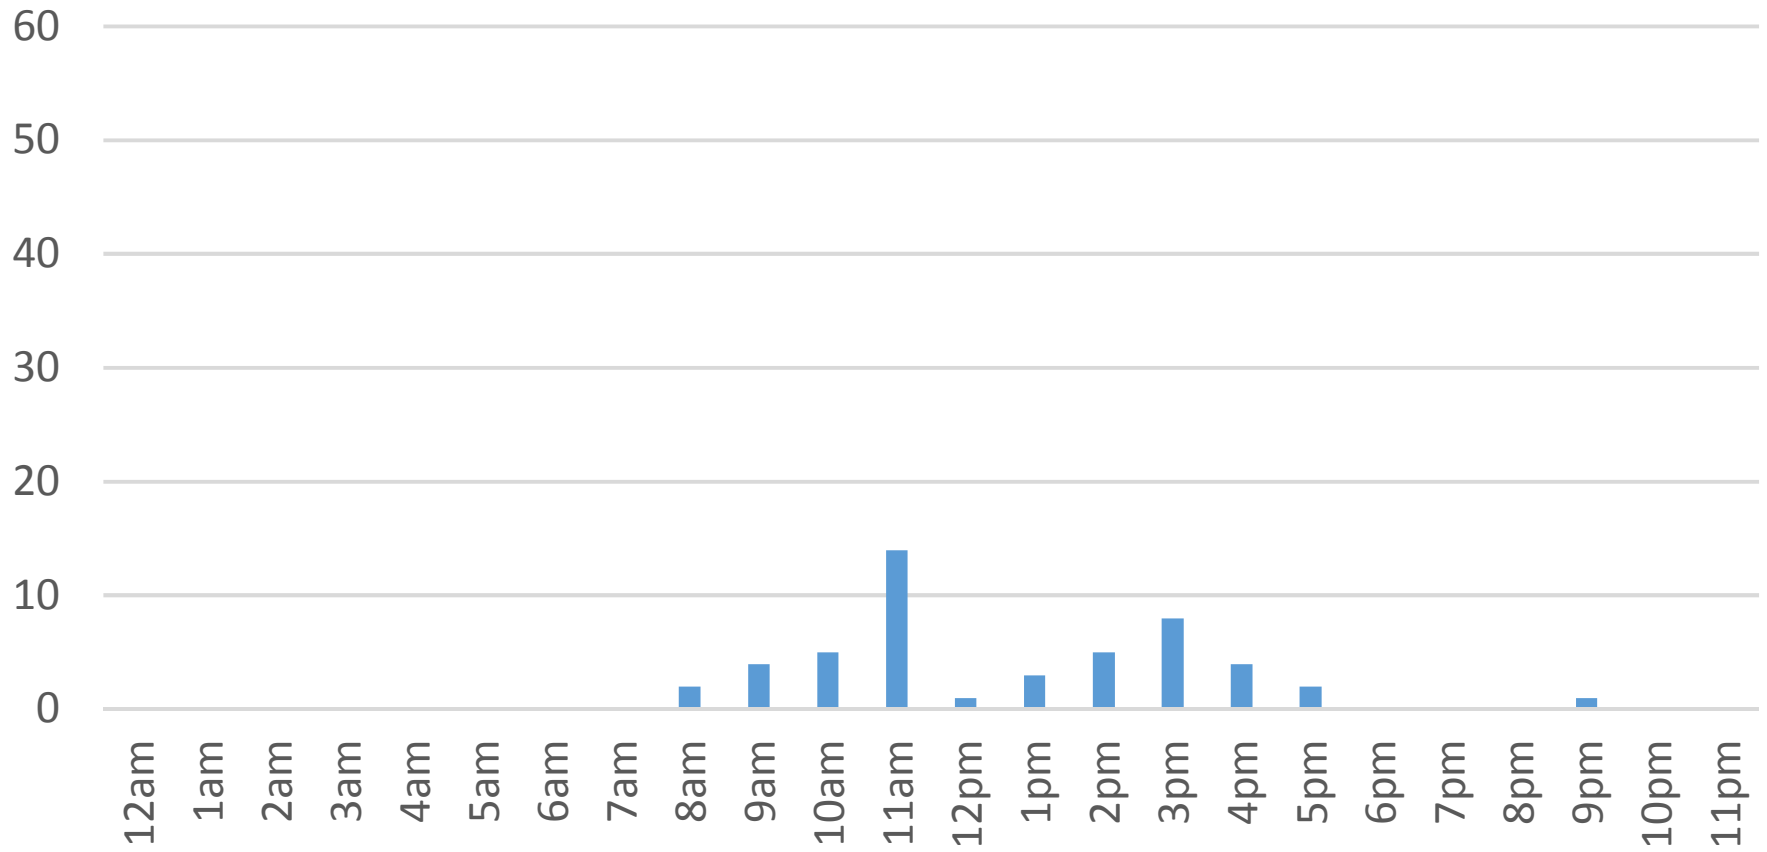

South Bay Trail

Tuesday, November 22, 2016