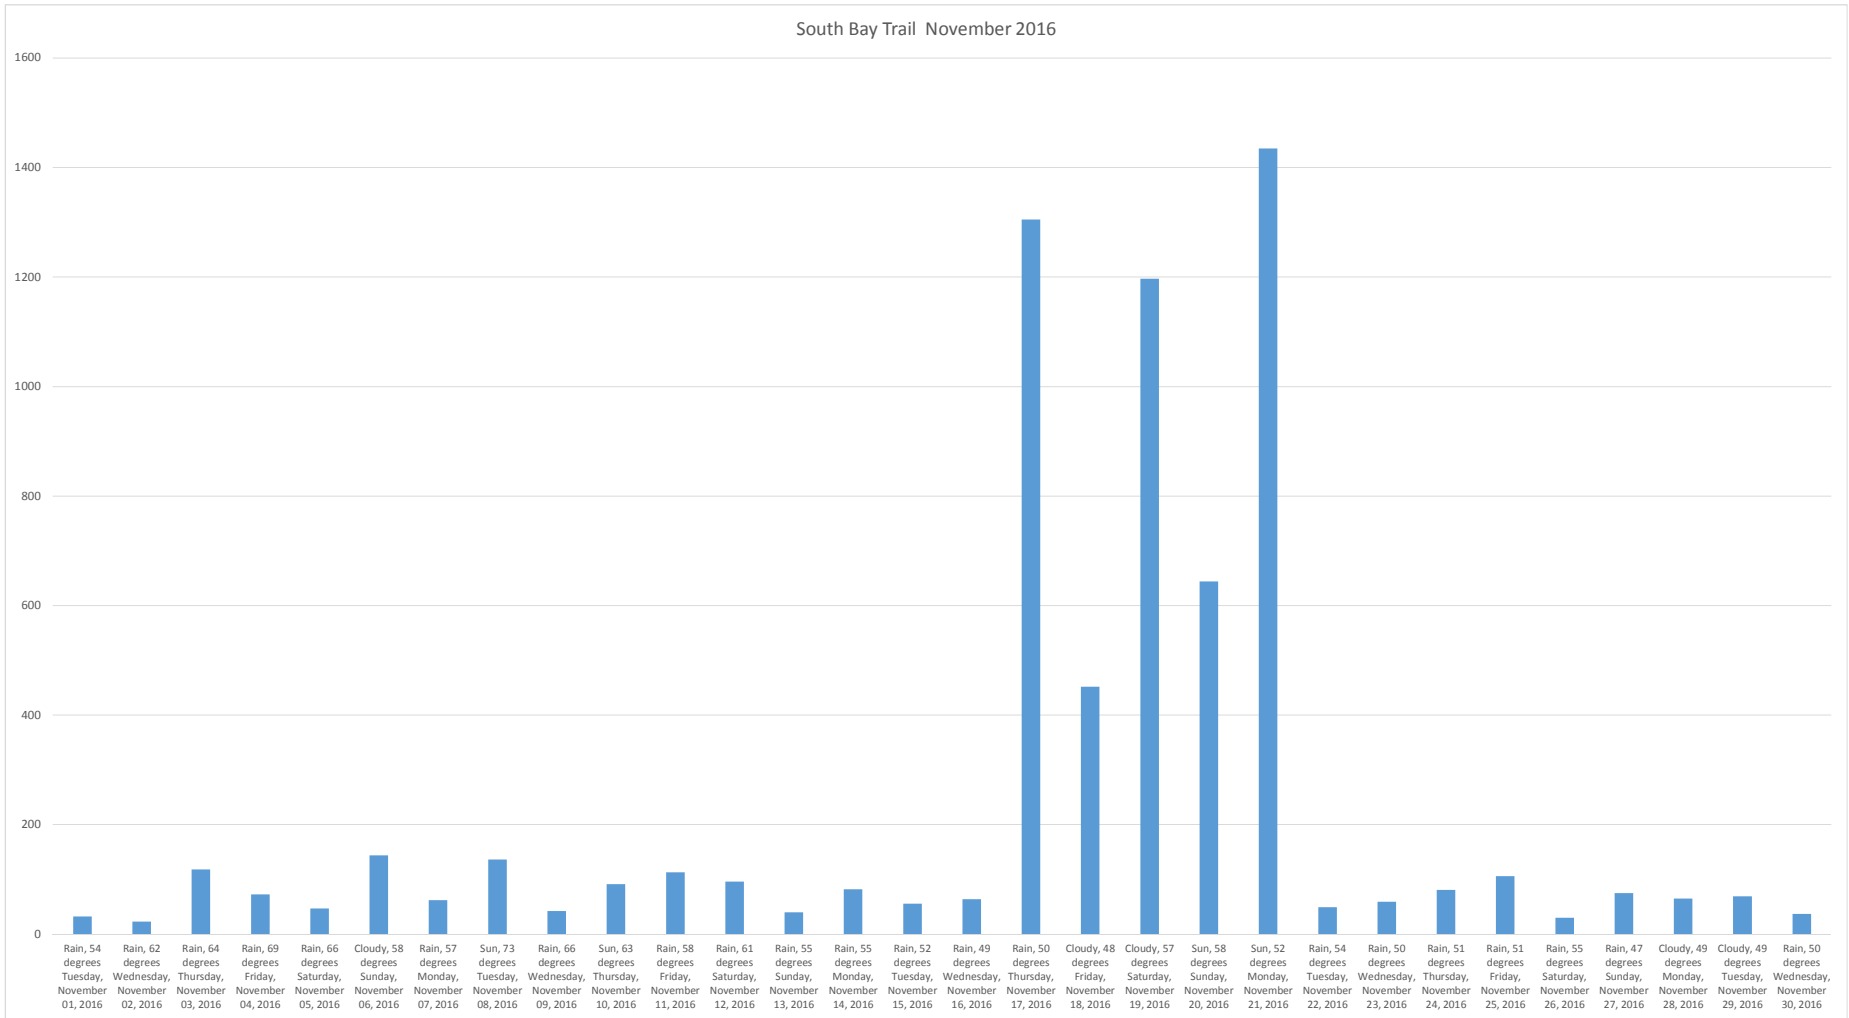

South Bay Trail Data Figures

Daily Average	227
Average Weekend Day	284
Average Weekday	207

Highest Daily Count 1435

Busiest Day of the Week Monday, November 21, 2016

Weekly Profile

Monday	24%
Tuesday	5%
Wednesday	3%
Thursday	23%
Friday	11%
Saturday	20%
Sunday	13%

Total = 6,823 Counts

South Bay Trail

Tuesday, November 01, 2016

South Bay Trail

Wednesday, November 02, 2016

South Bay Trail

Thursday, November 03, 2016

South Bay Trail