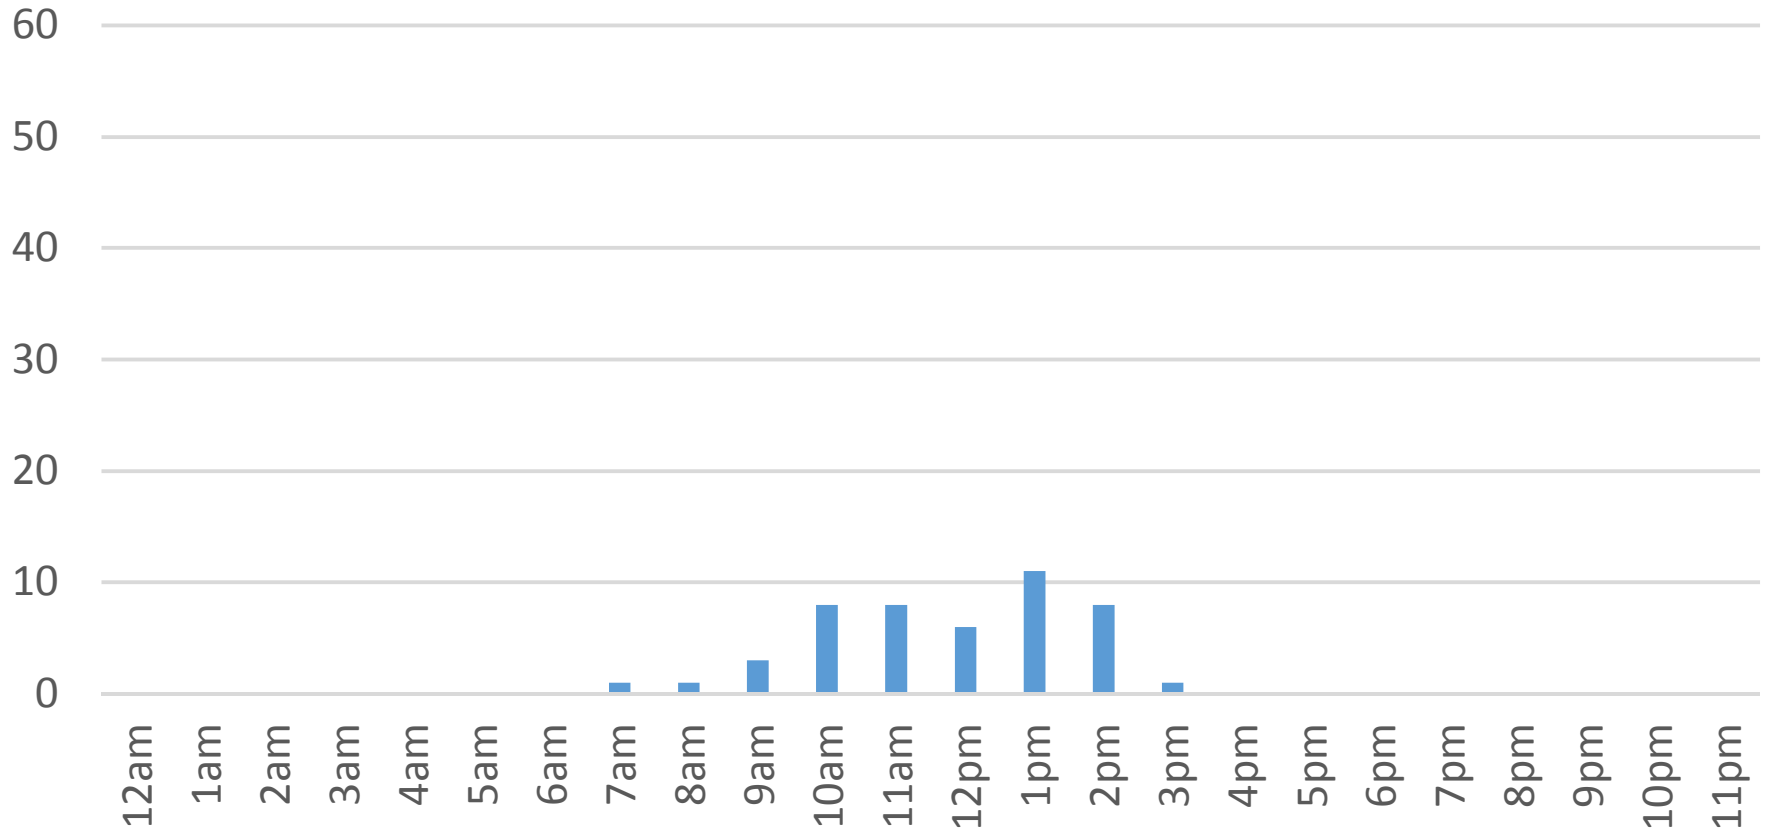

South Bay Trail

Saturday, November 05, 2016