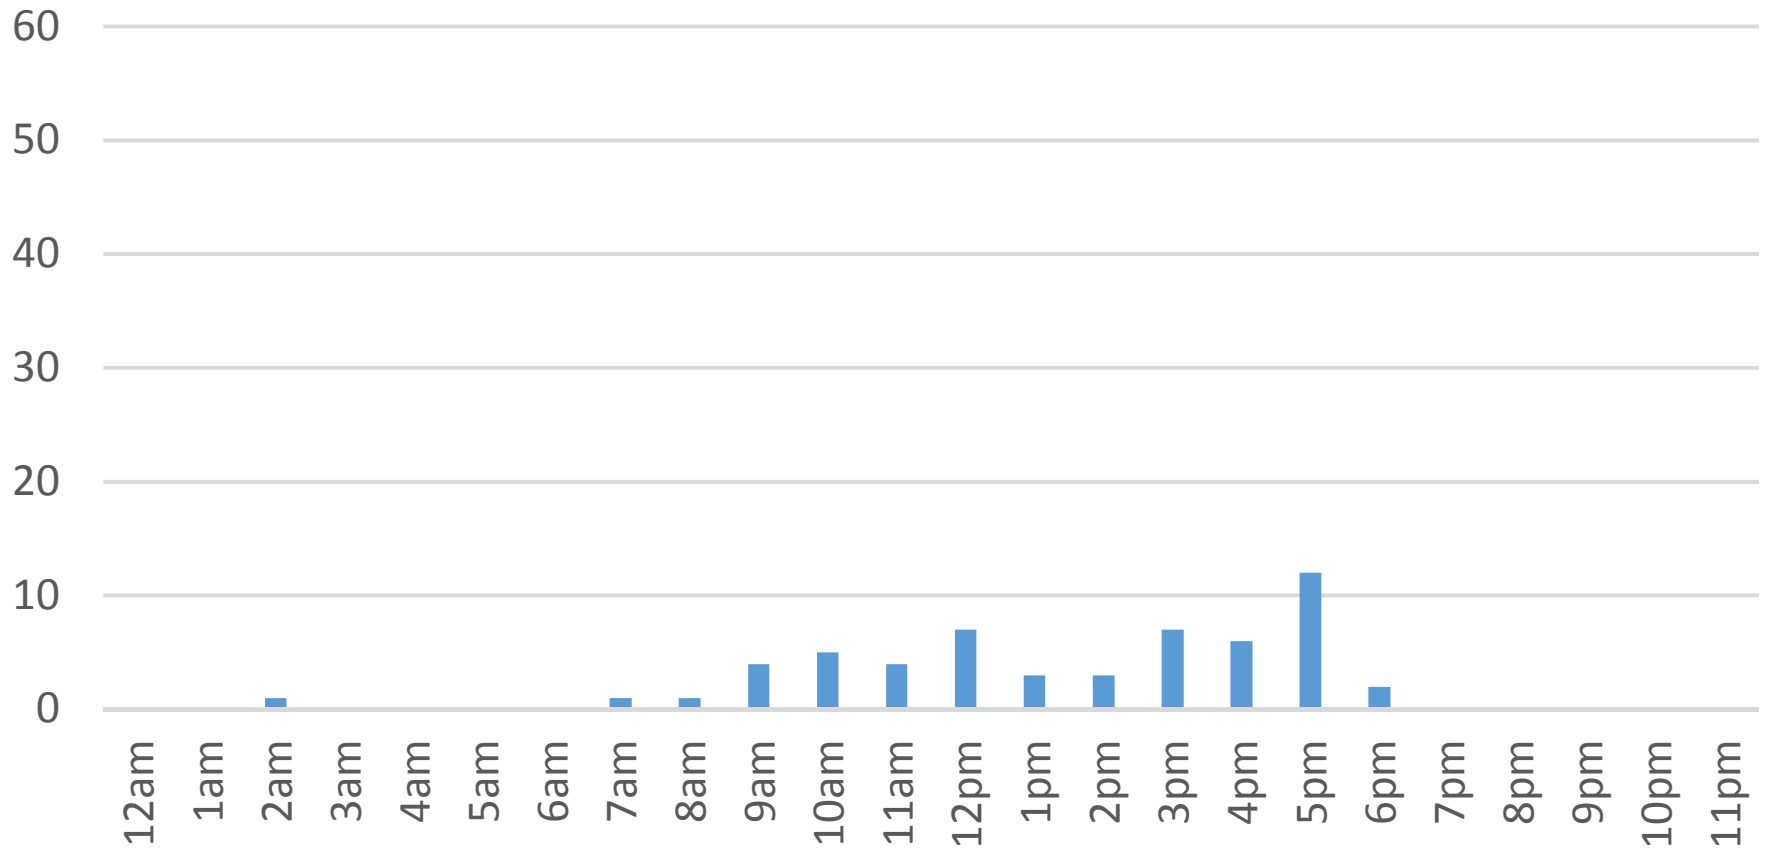

Saturday, November 12, 2016

South Bay Trail

Sunday, November 13, 2016

South Bay Trail

Monday, November 14, 2016

South Bay Trail

Tuesday, November 15, 2016

South Bay Trail