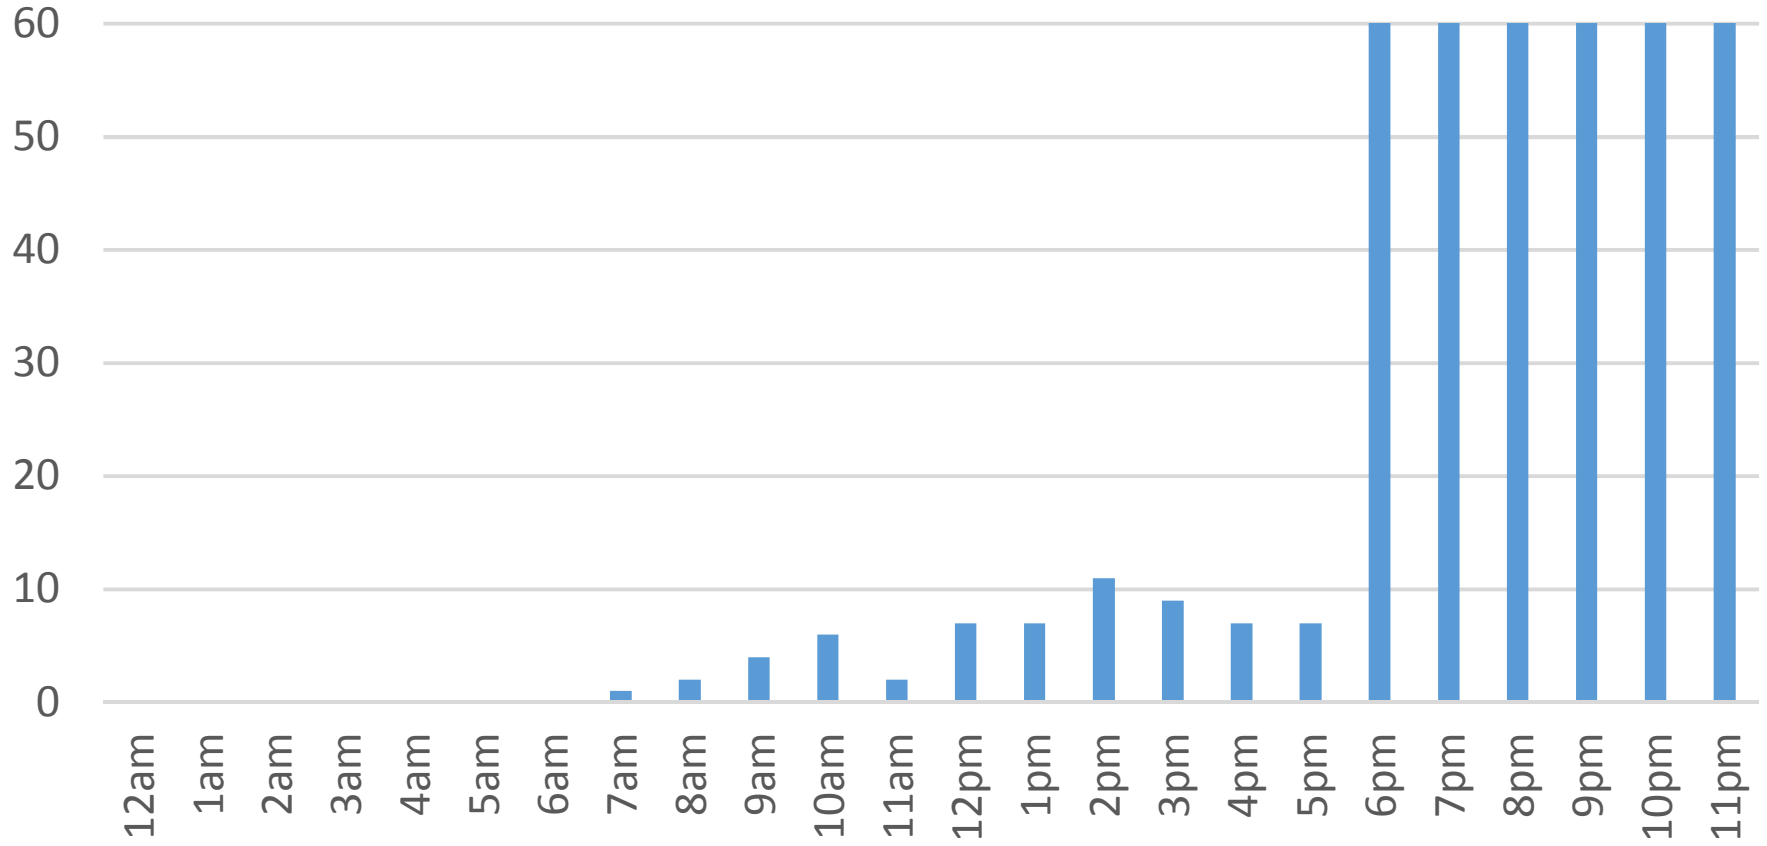

South Bay Trail

Thursday, November 17, 2016