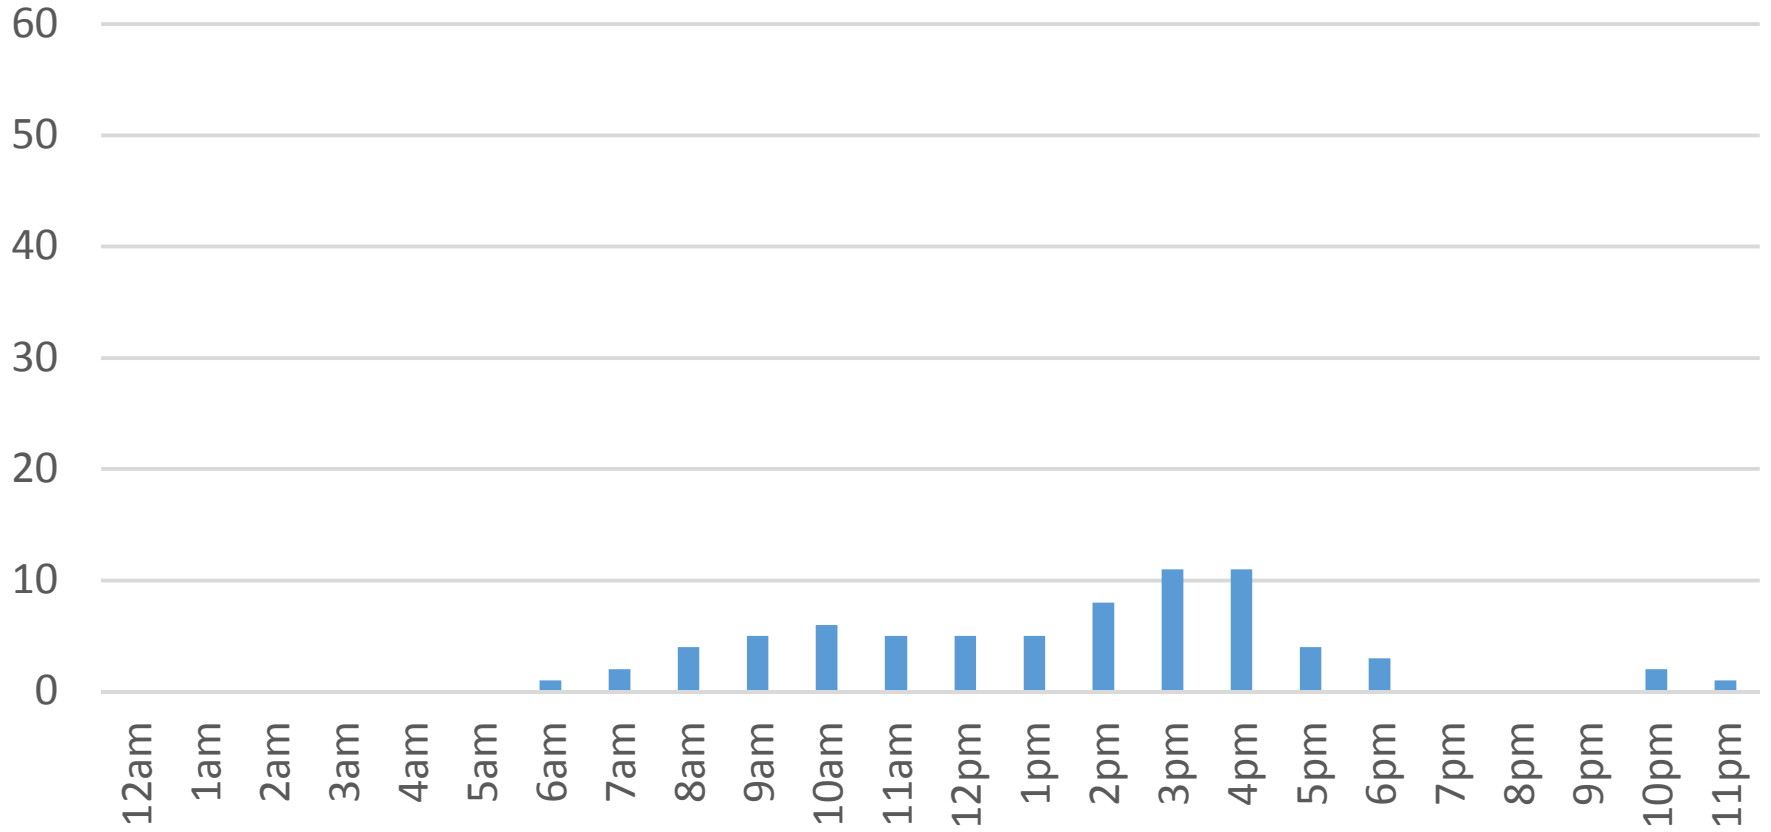

South Bay Trail Data Figures

Daily Average	227
Average Weekend Day	284
Average Weekday	207

Highest Daily Count 1435

Busiest Day of the Week Monday, November 21, 2016

Weekly Profile

Monday	24%
Tuesday	5%
Wednesday	3%
Thursday	23%
Friday	11%
Saturday	20%
Sunday	13%

Total = 6,823 Counts

South Bay Trail

Tuesday, November 01, 2016

South Bay Trail

Wednesday, November 02, 2016

South Bay Trail

Thursday, November 03, 2016

South Bay Trail