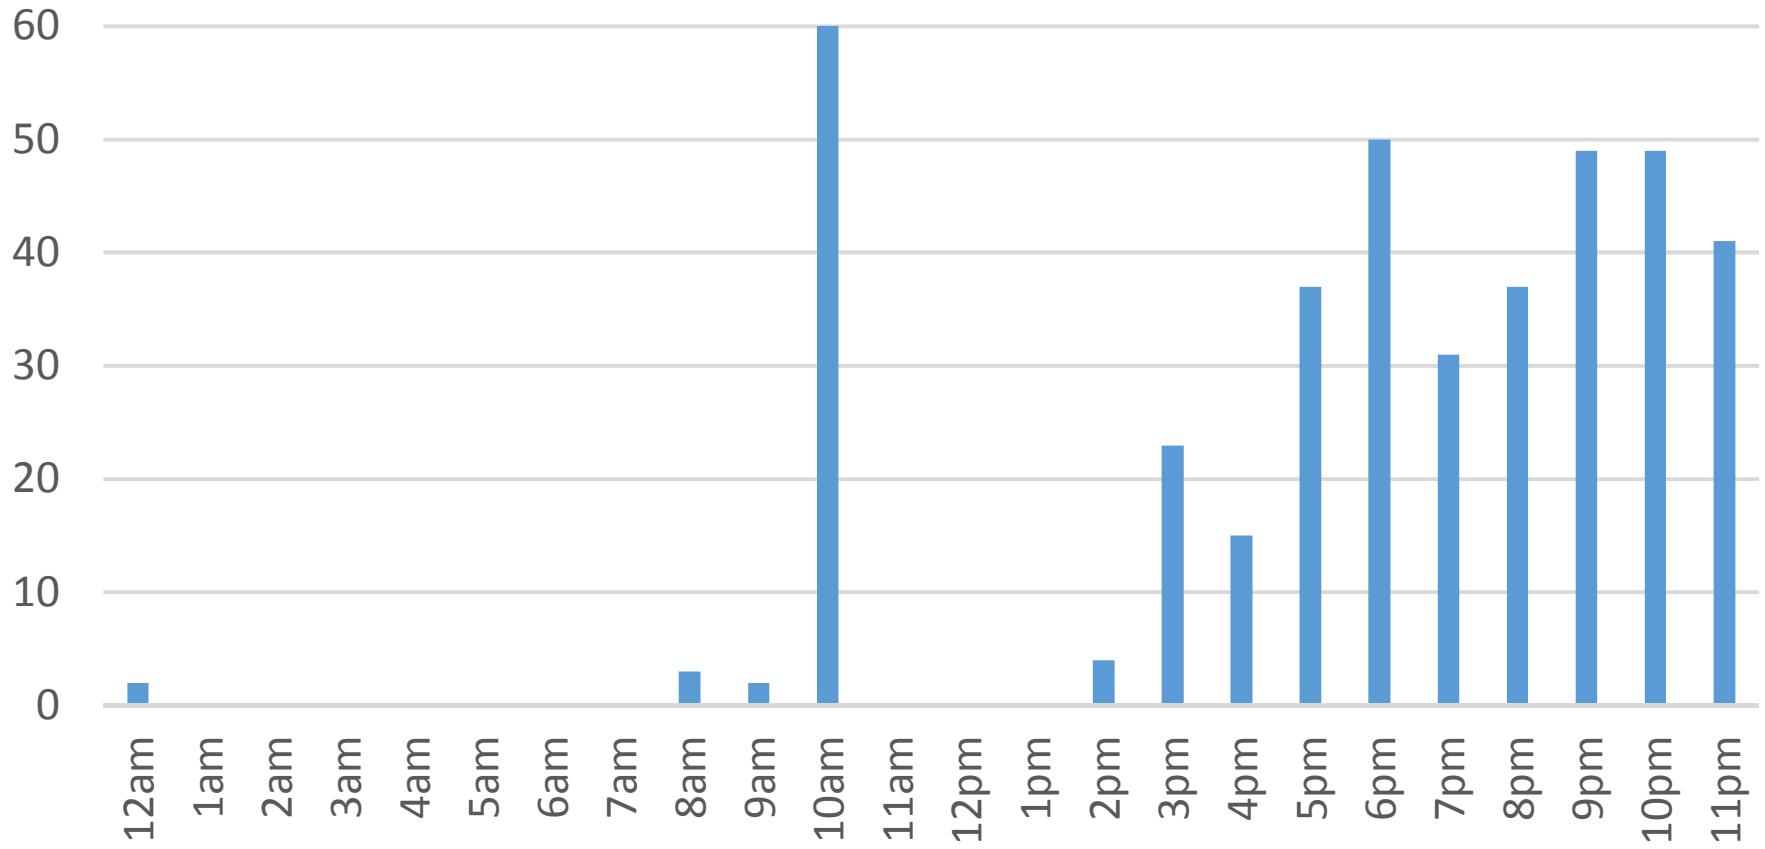

South Bay Trail

Friday, November 18, 2016