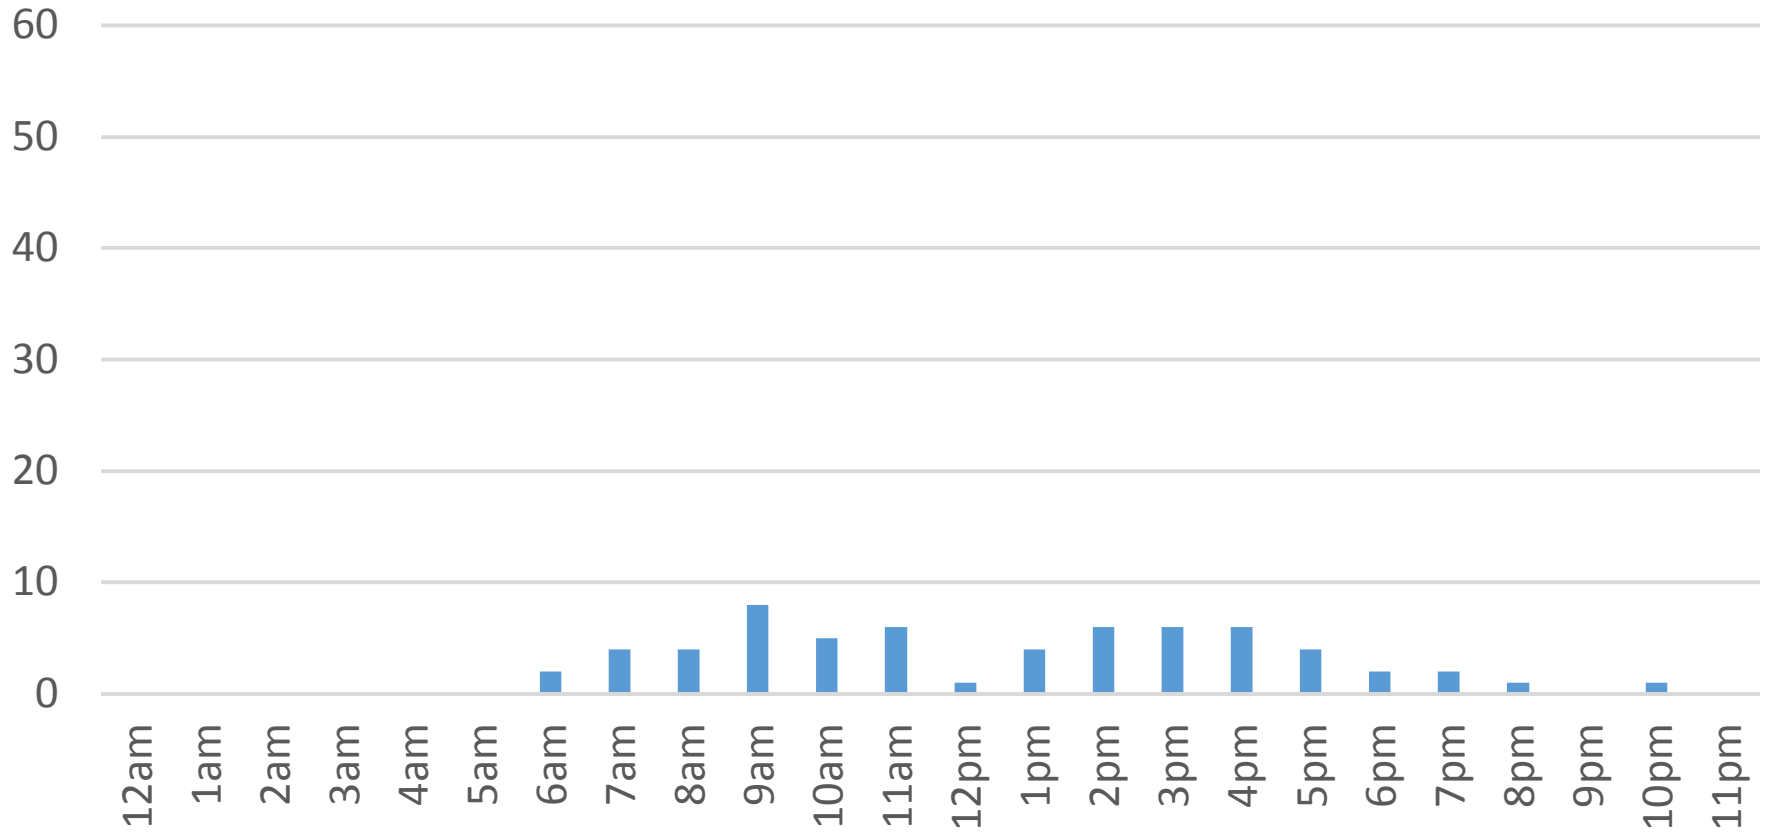

Friday, November 04, 2016

South Bay Trail

Saturday, November 05, 2016

South Bay Trail

Sunday, November 06, 2016

South Bay Trail

Monday, November 07, 2016

South Bay Trail