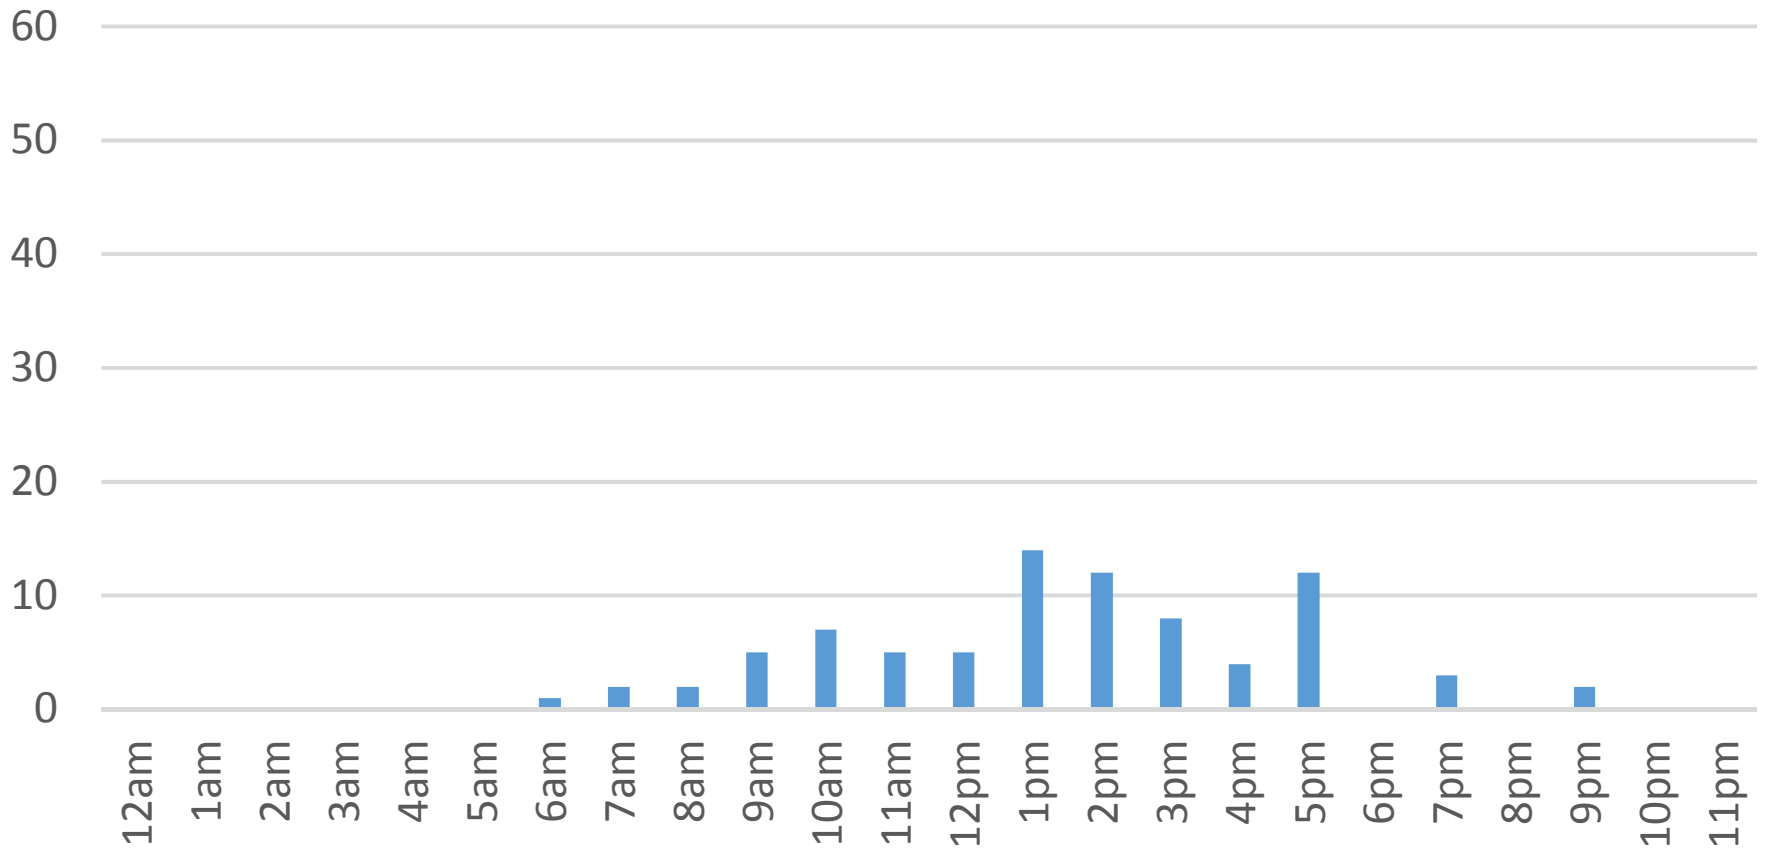

South Bay Trail

Monday, November 14, 2016