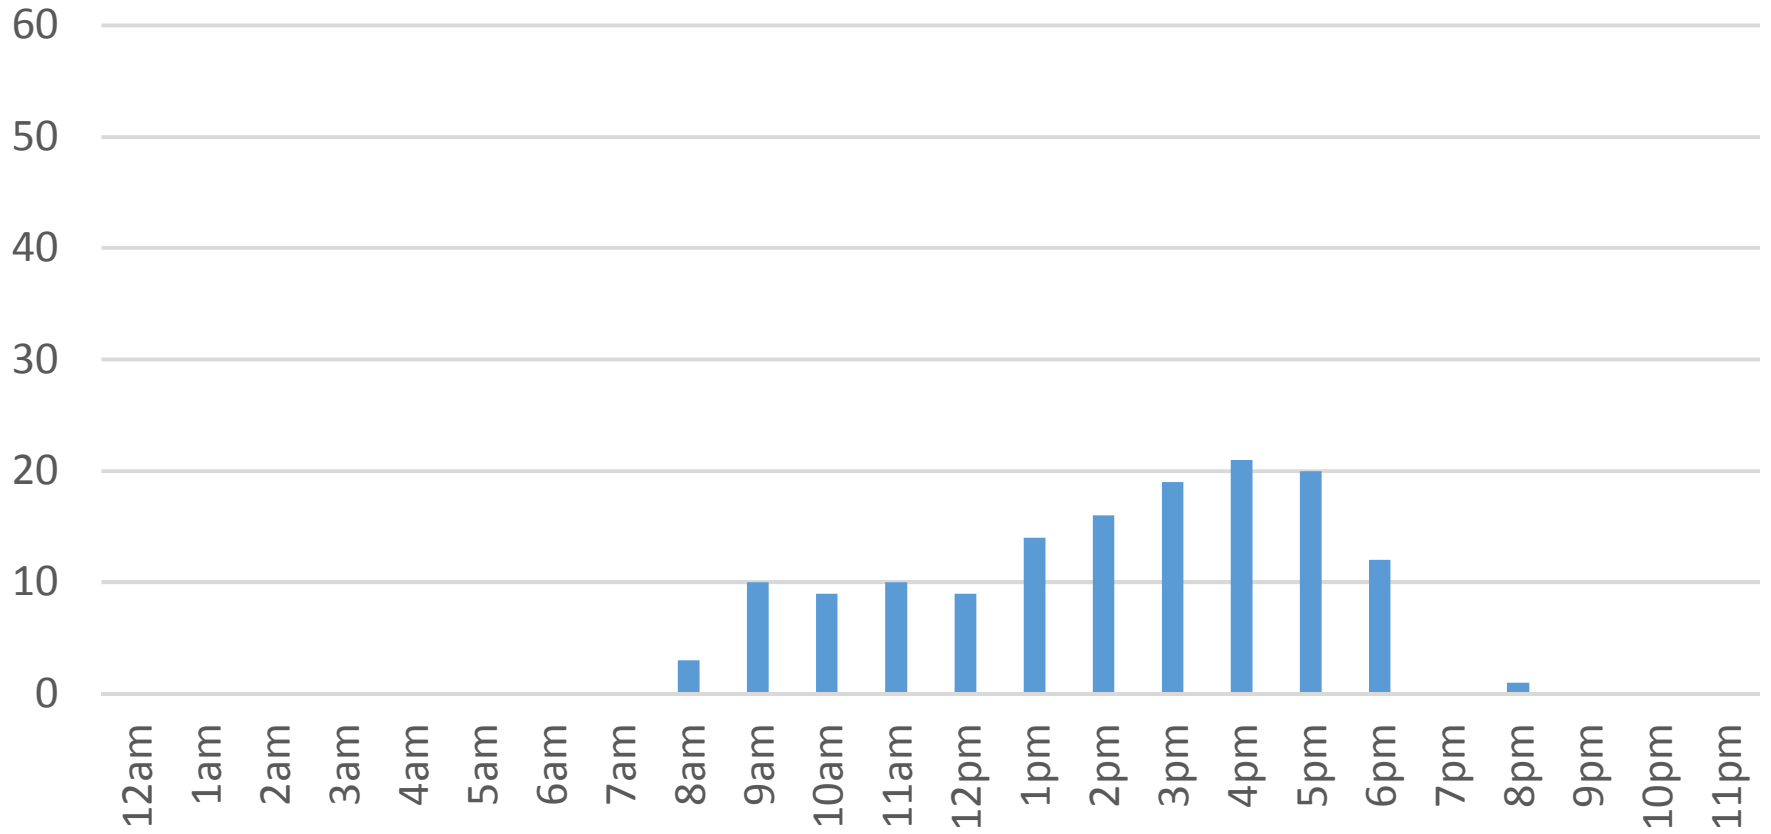

South Bay Trail

Sunday, November 06, 2016