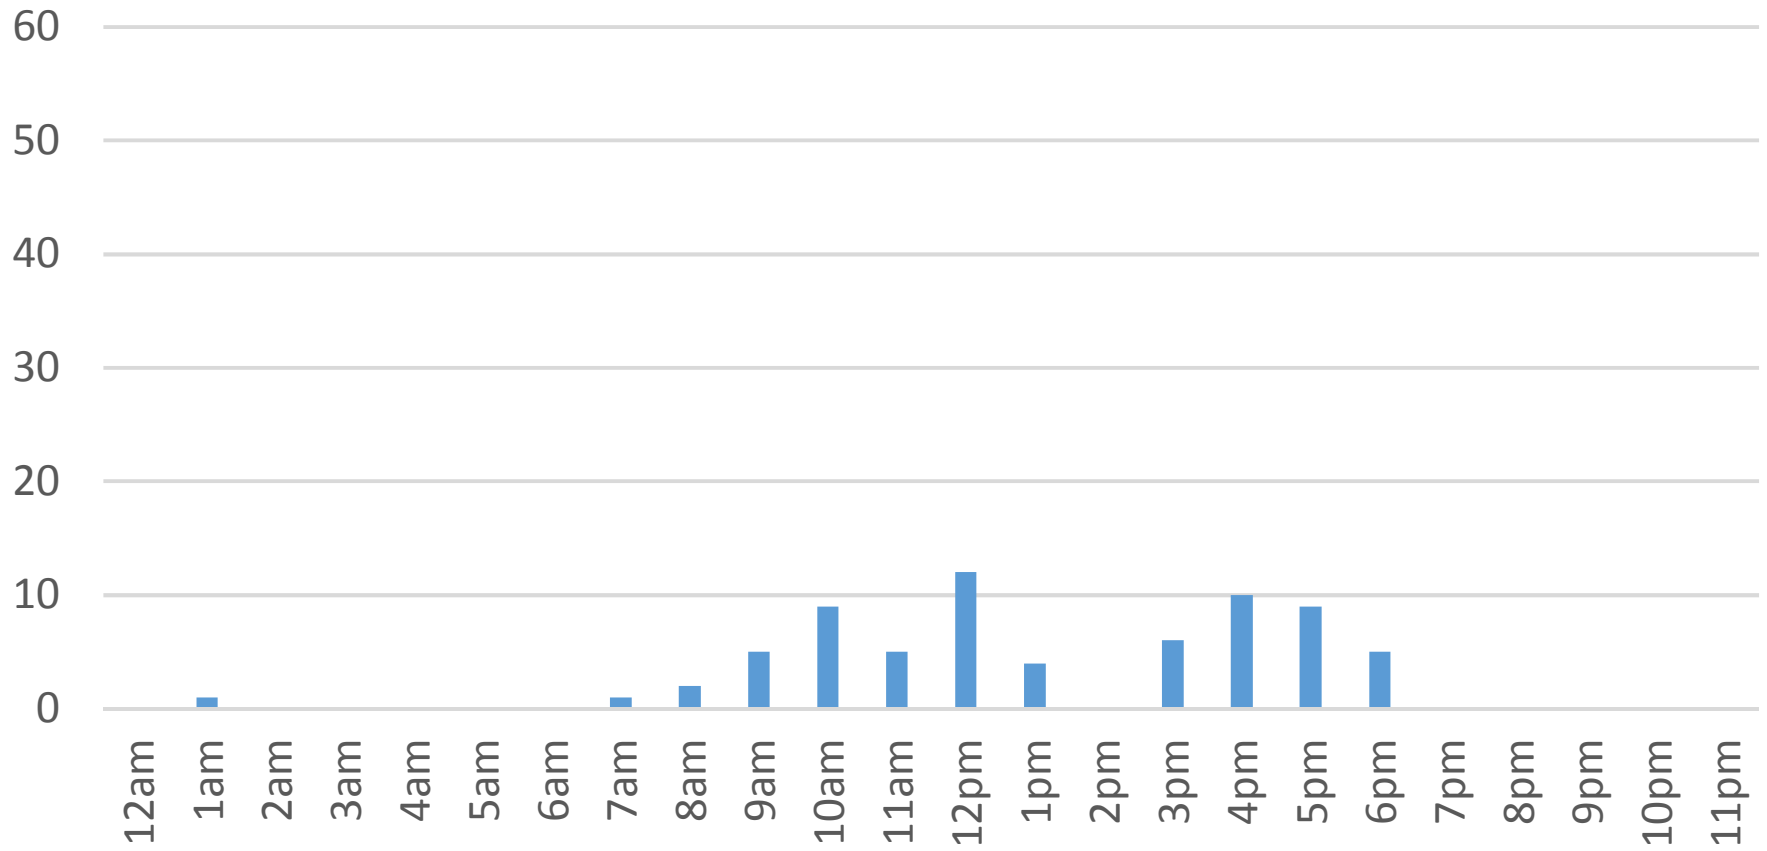

Thursday, November 24, 2016

South Bay Trail

Friday, November 25, 2016

South Bay Trail

Saturday, November 26, 2016

South Bay Trail

Sunday, November 27, 2016

South Bay Trail

Monday, November 28, 2016

South Bay Trail

Tuesday, November 29, 2016

South Bay Trail

Wednesday, November 30, 2016