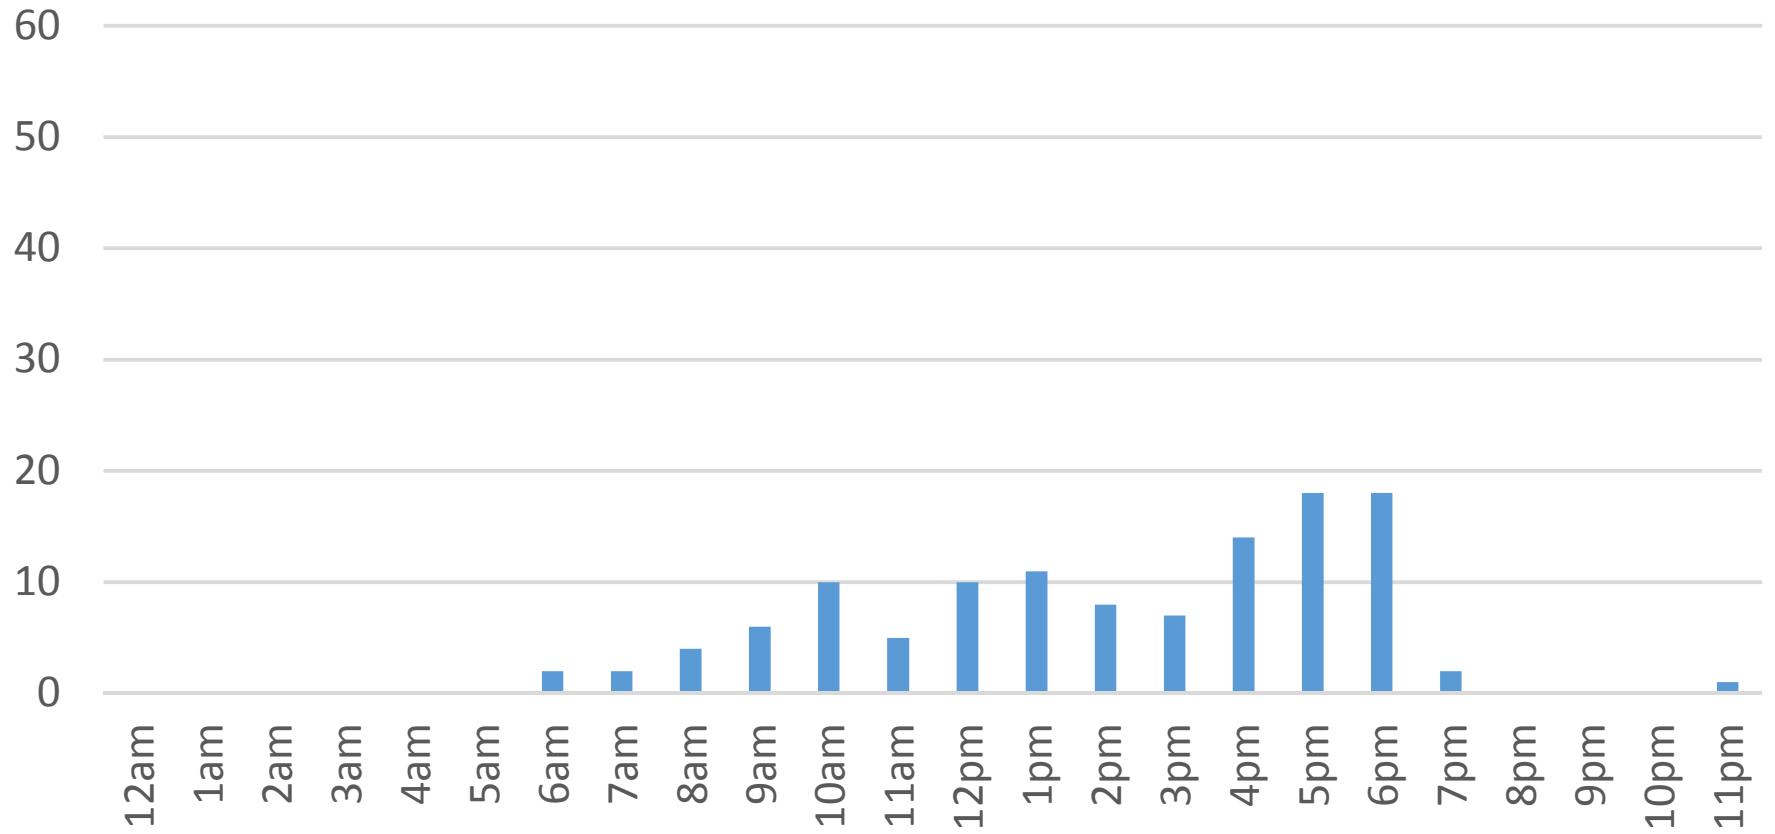

South Bay Trail Data Figures

Daily Average	227
Average Weekend Day	284
Average Weekday	207

Highest Daily Count 1435

Busiest Day of the Week Monday, November 21, 2016

Weekly Profile

Monday	24%
Tuesday	5%
Wednesday	3%
Thursday	23%
Friday	11%
Saturday	20%
Sunday	13%

Total = 6,823 Counts

South Bay Trail

Tuesday, November 01, 2016

South Bay Trail

Wednesday, November 02, 2016

South Bay Trail

Thursday, November 03, 2016

South Bay Trail