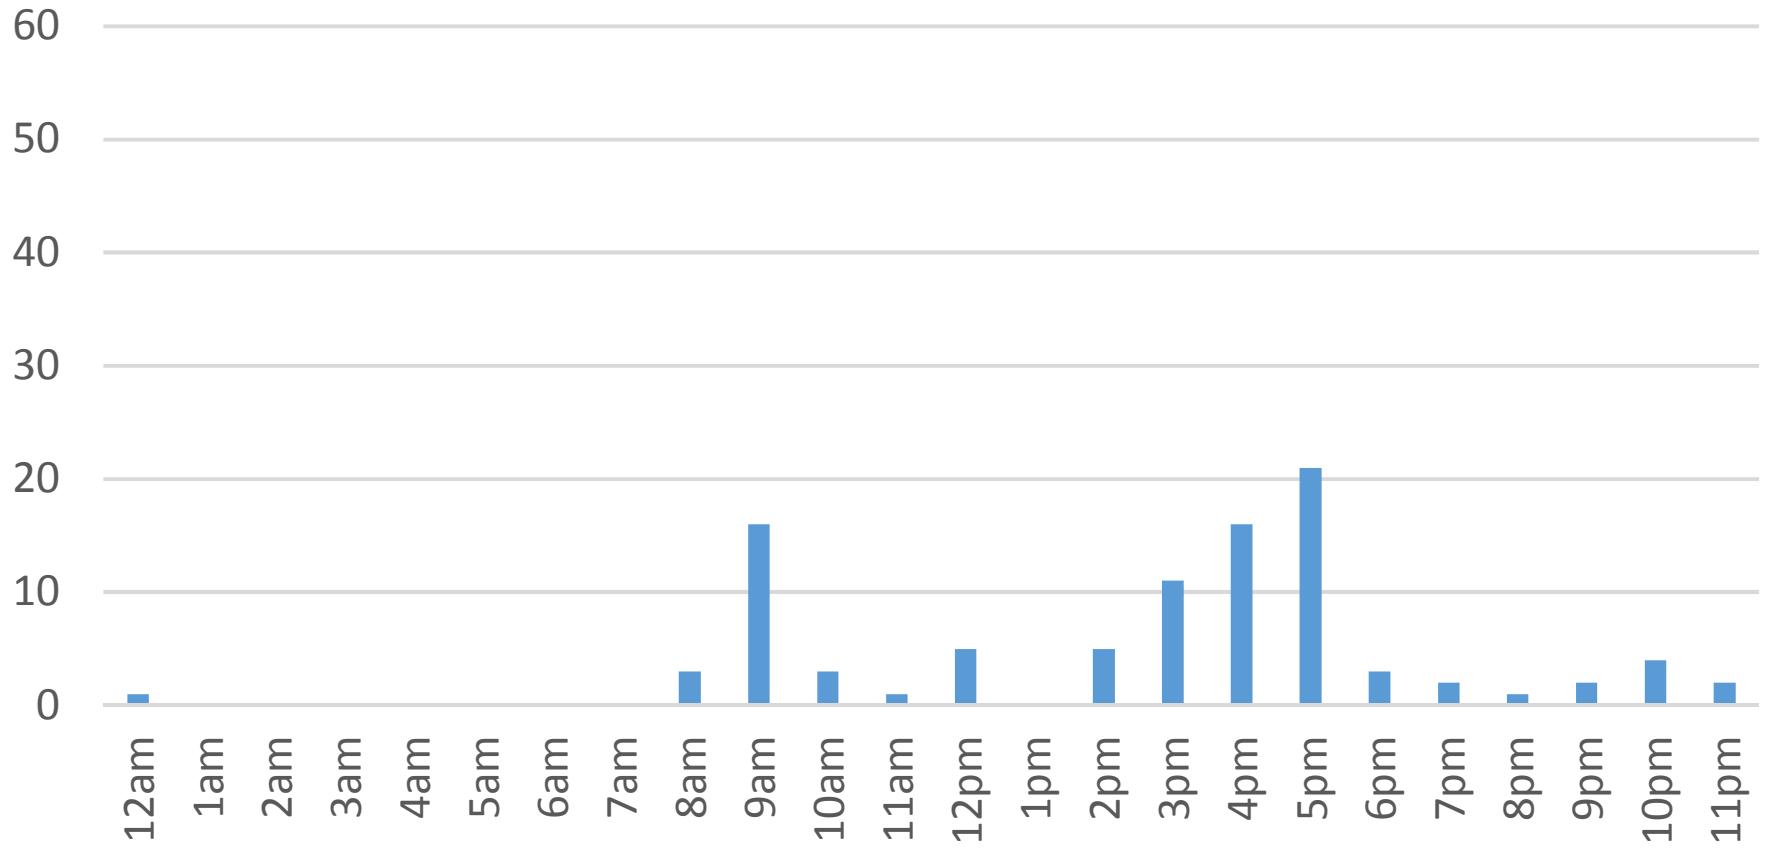

Tuesday, November 08, 2016

South Bay Trail

Wednesday, November 09, 2016

South Bay Trail

Thursday, November 10, 2016

South Bay Trail

Friday, November 11, 2016

South Bay Trail