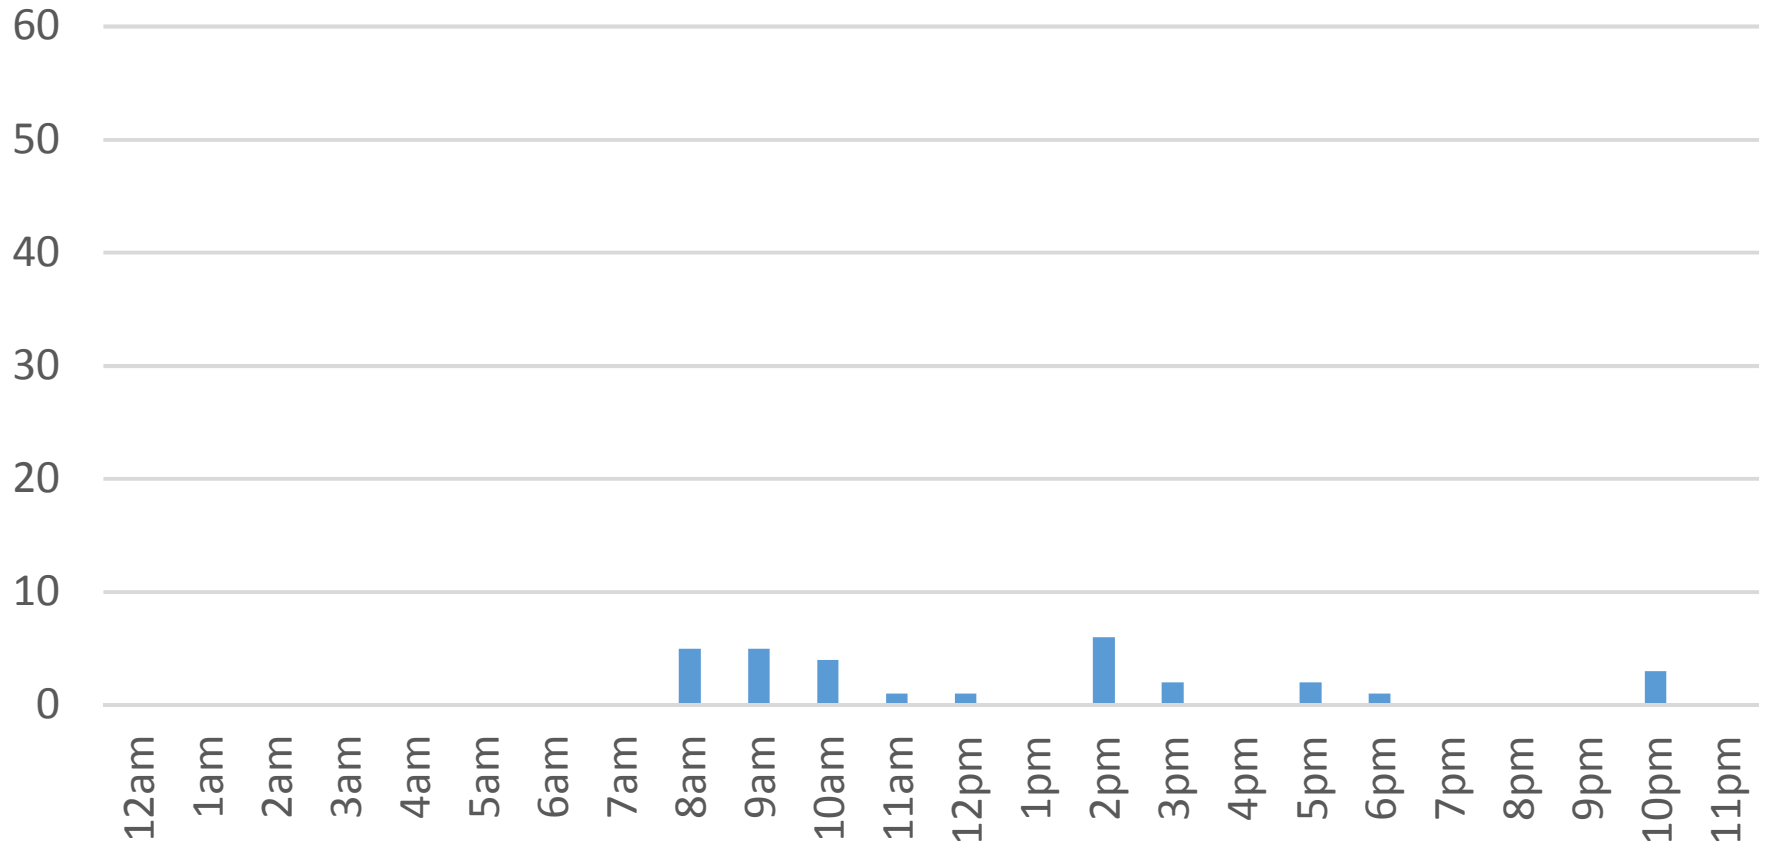

Sunday, November 20, 2016

South Bay Trail

Monday, November 21, 2016

South Bay Trail

Tuesday, November 22, 2016

South Bay Trail

Wednesday, November 23, 2016

South Bay Trail

Thursday, November 24, 2016

South Bay Trail

Friday, November 25, 2016

South Bay Trail

Saturday, November 26, 2016

South Bay Trail

Sunday, November 27, 2016

South Bay Trail