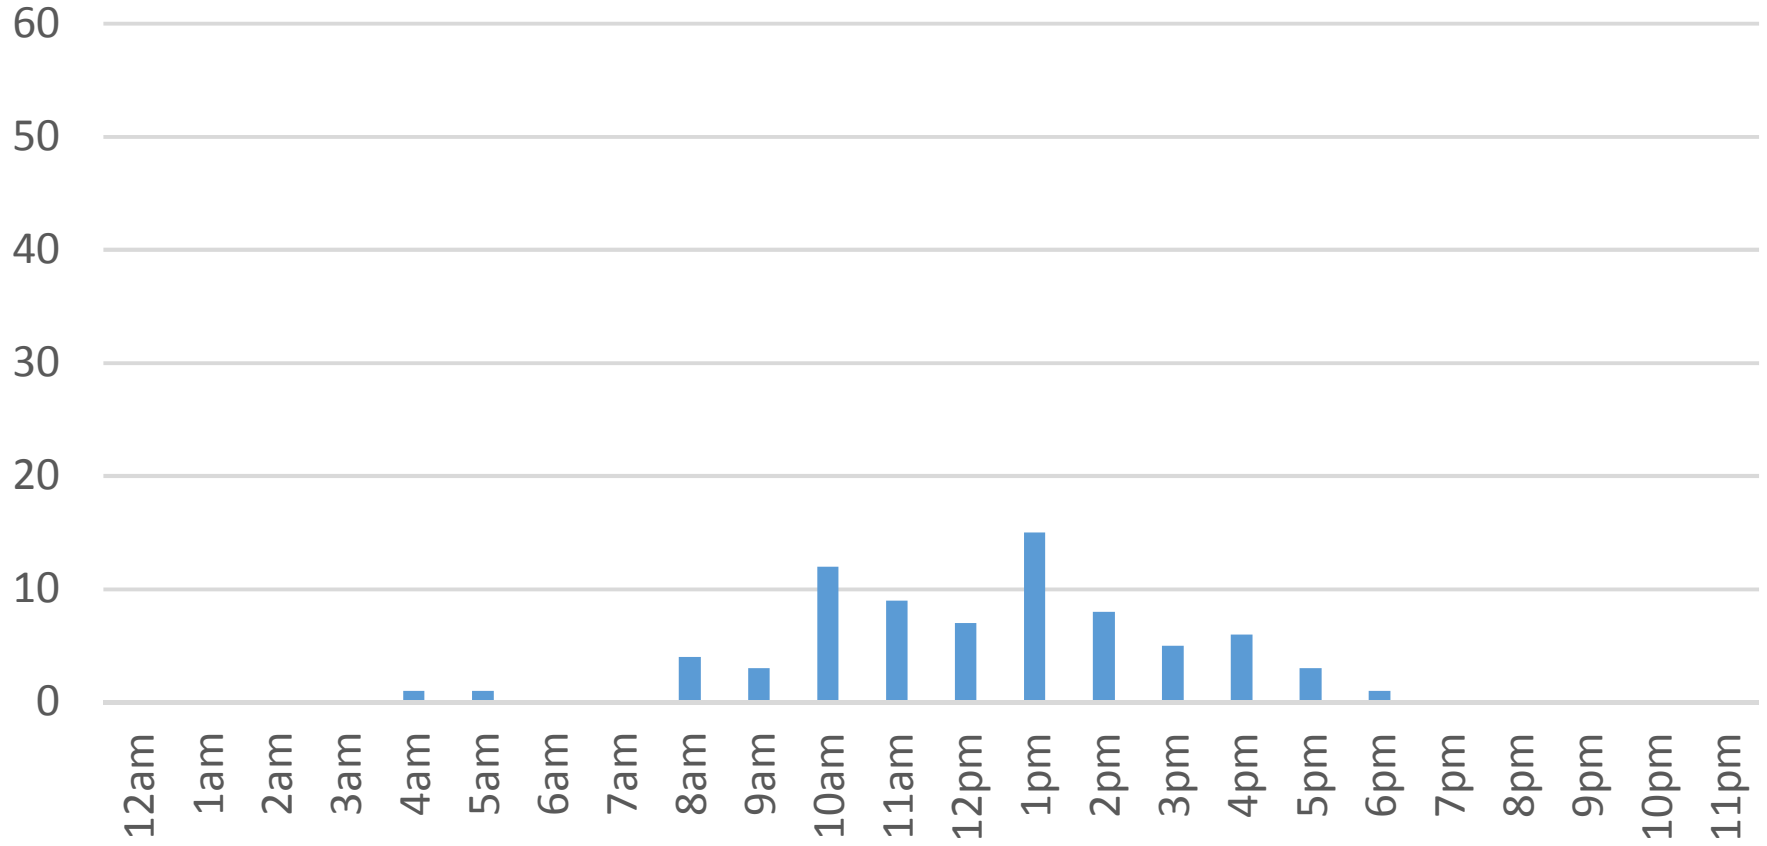

Thursday, November 24, 2016

South Bay Trail

Friday, November 25, 2016

South Bay Trail

Saturday, November 26, 2016

South Bay Trail

Sunday, November 27, 2016

South Bay Trail

Monday, November 28, 2016

South Bay Trail

Tuesday, November 29, 2016

South Bay Trail

Wednesday, November 30, 2016