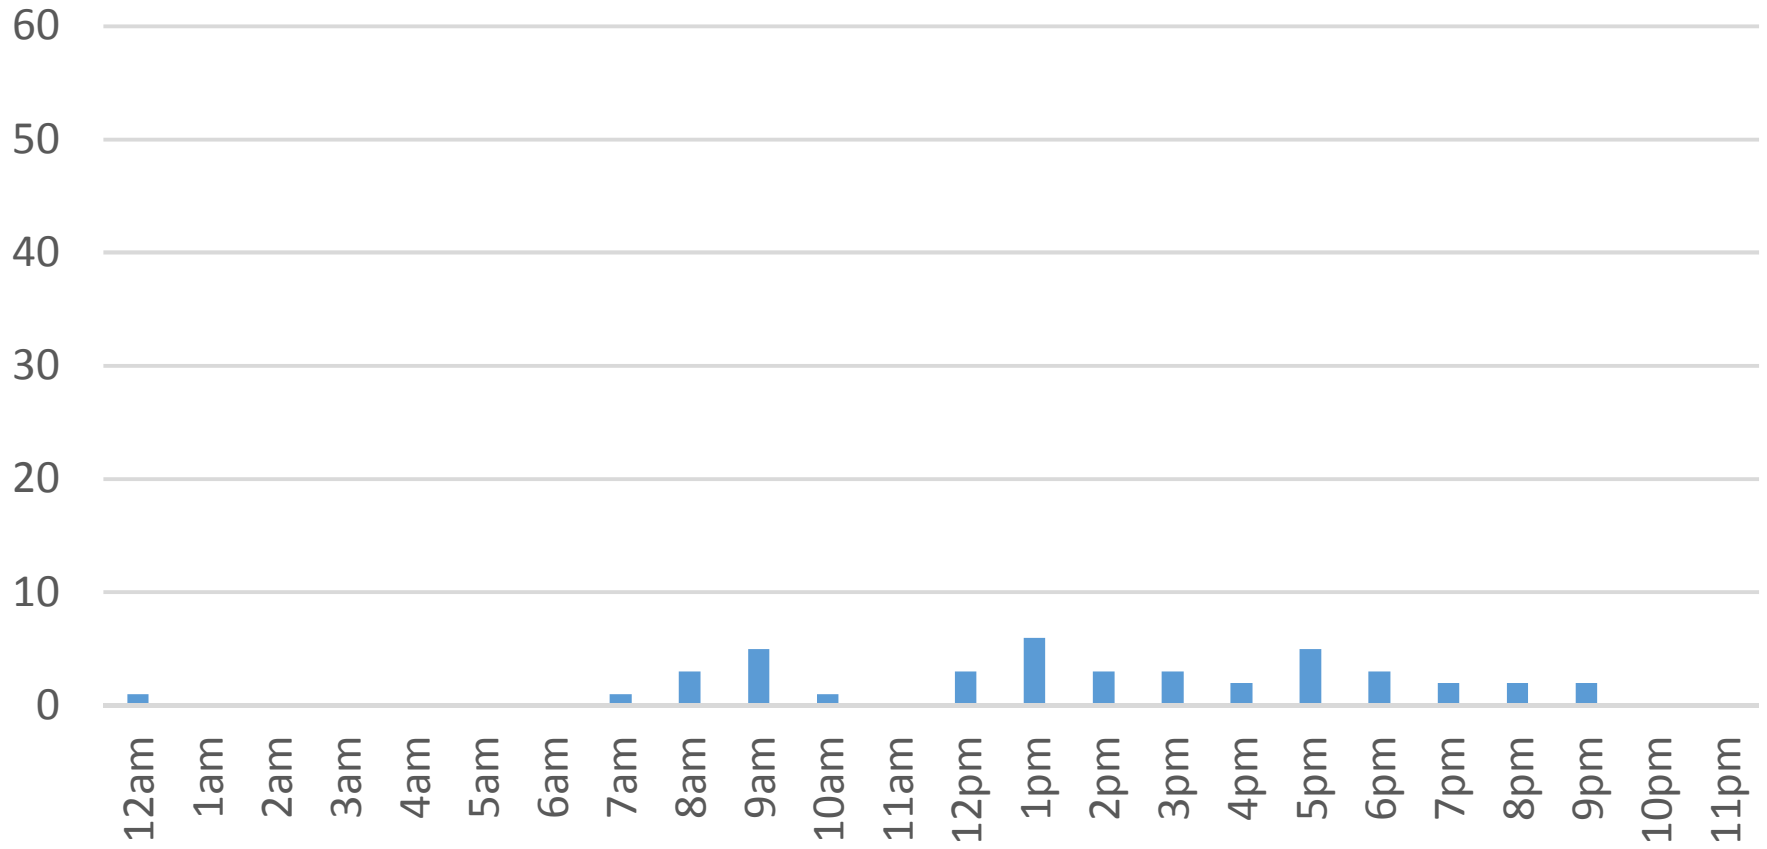

South Bay Trail

Wednesday, November 09, 2016