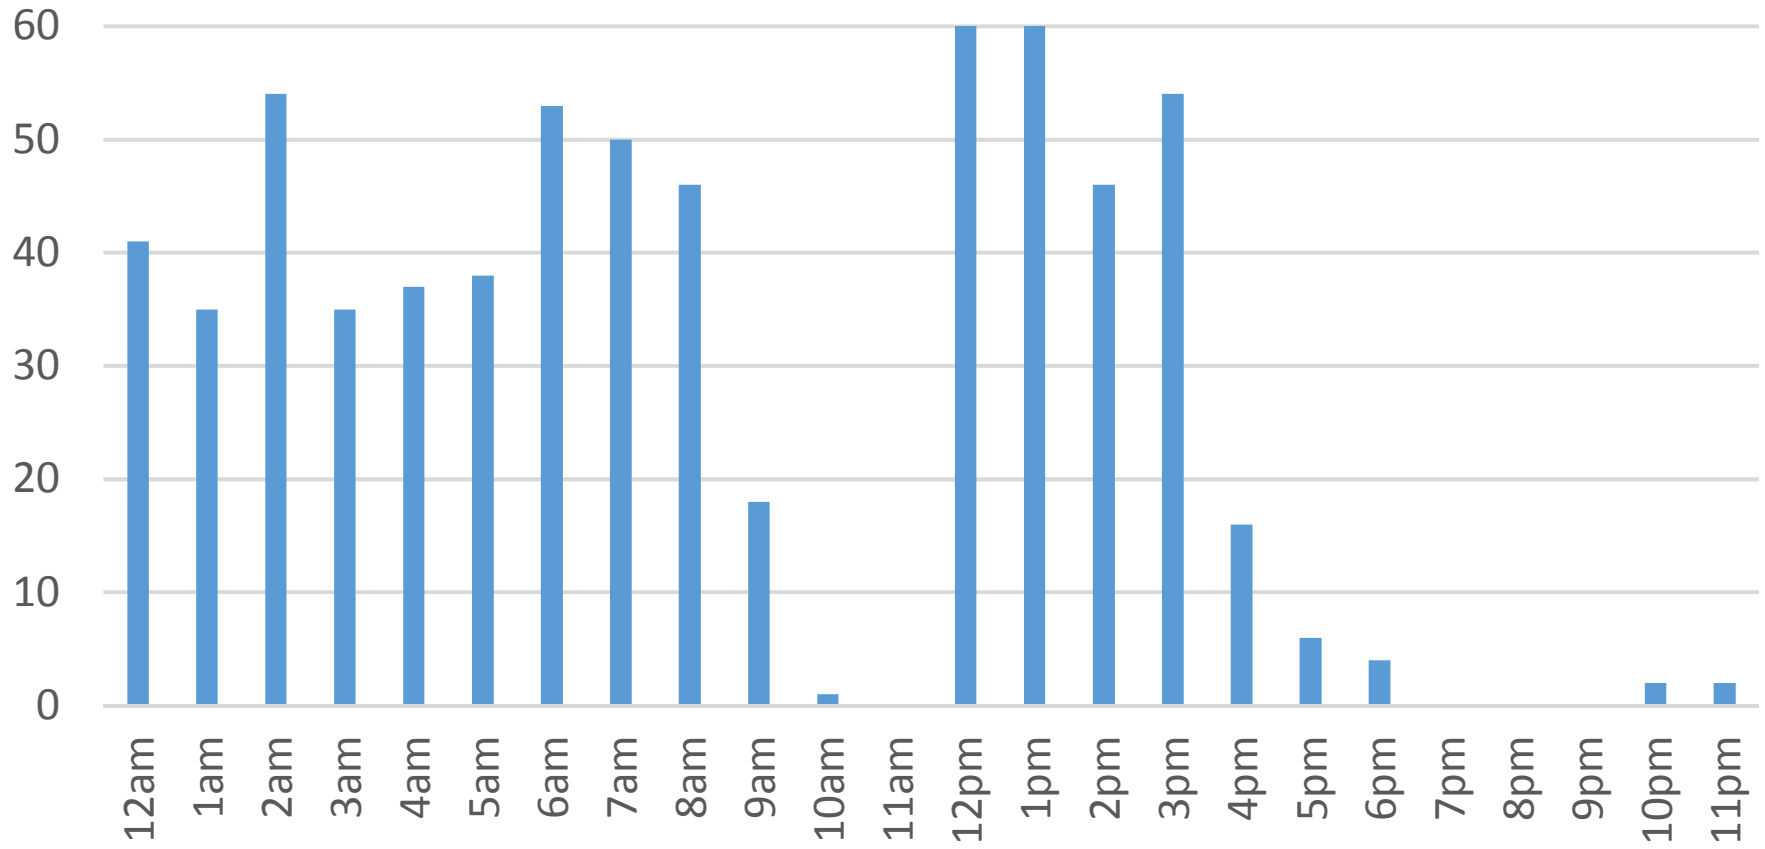

Wednesday, November 16, 2016

South Bay Trail

Thursday, November 17, 2016

South Bay Trail

Friday, November 18, 2016

South Bay Trail

Saturday, November 19, 2016

South Bay Trail