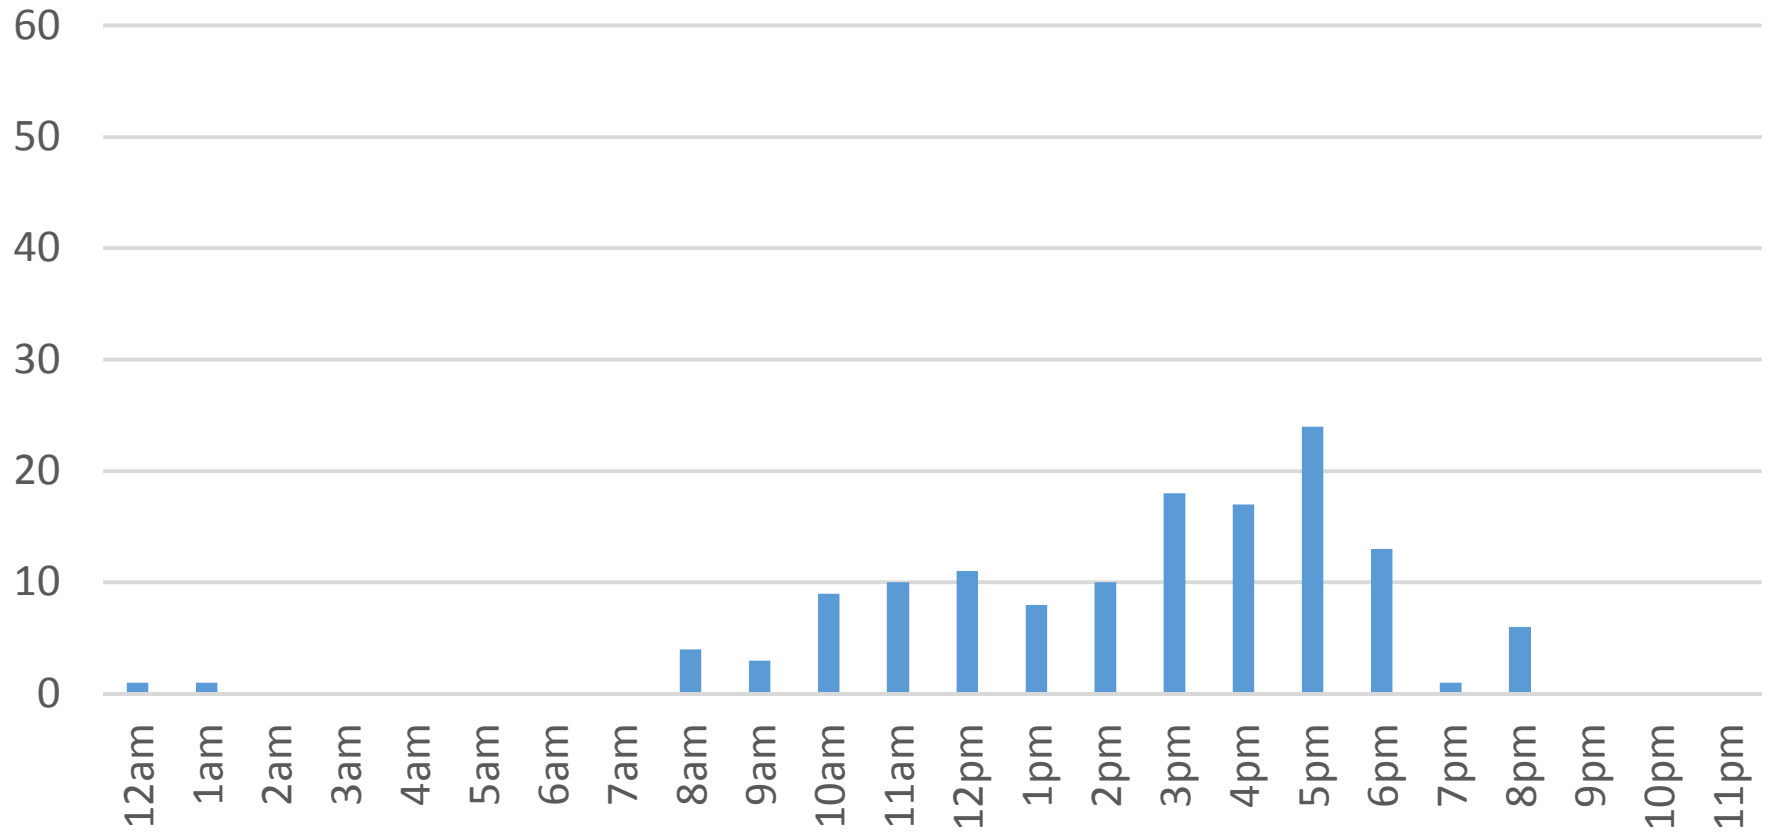

Friday, November 04, 2016

South Bay Trail

Saturday, November 05, 2016

South Bay Trail

Sunday, November 06, 2016

South Bay Trail

Monday, November 07, 2016

South Bay Trail