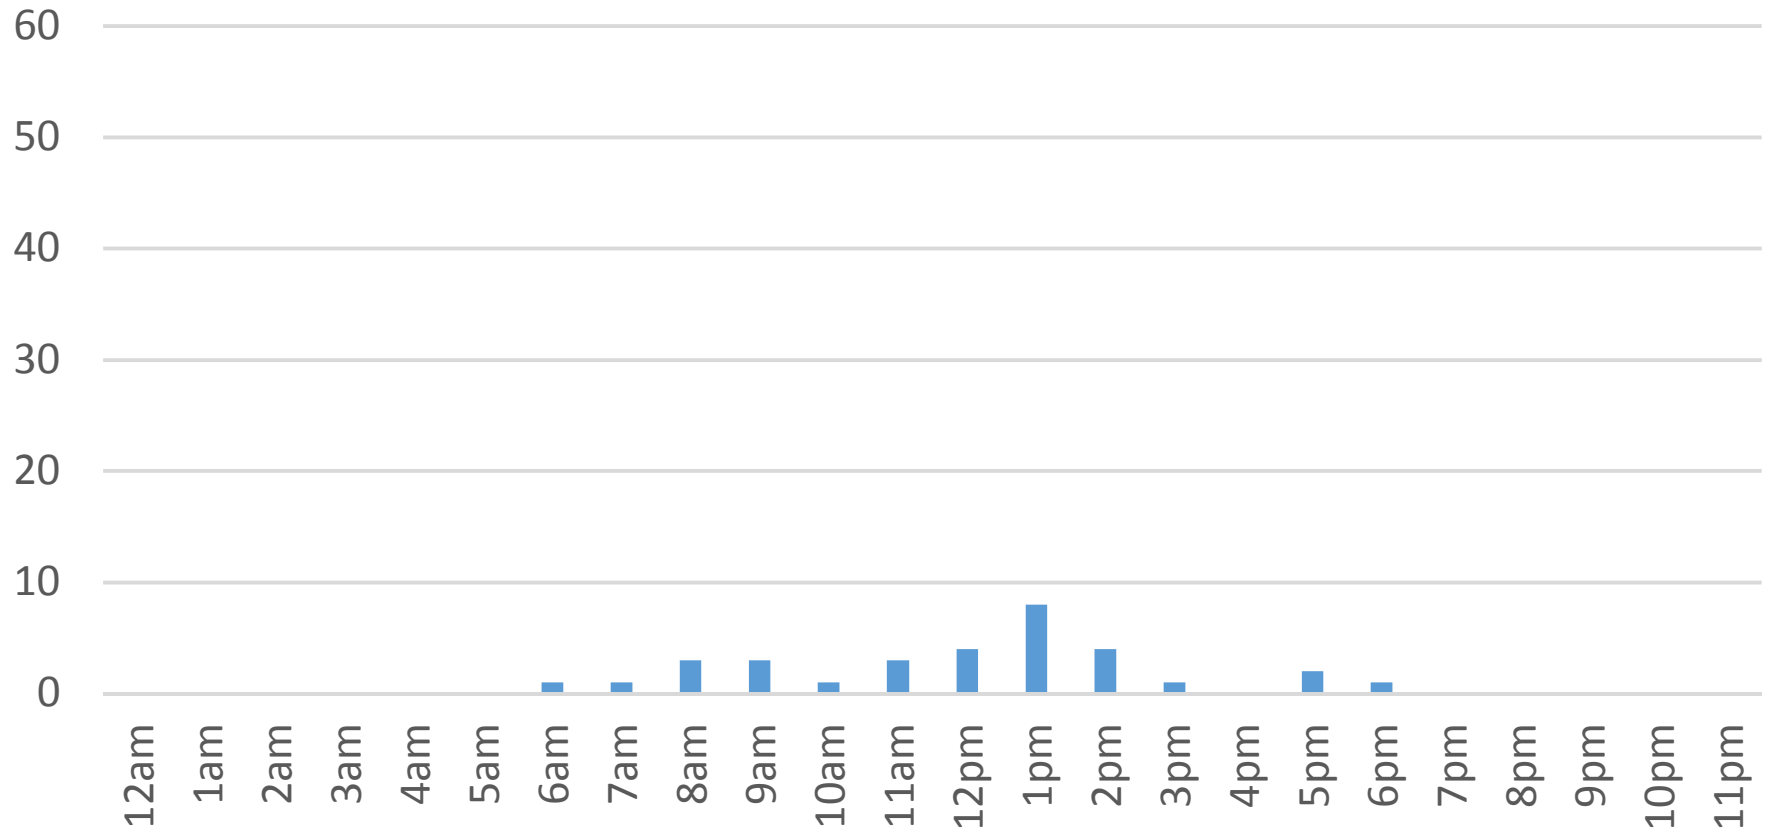

South Bay Trail Data Figures

Daily Average	227
Average Weekend Day	284
Average Weekday	207

Highest Daily Count 1435

Busiest Day of the Week Monday, November 21, 2016

Weekly Profile

Monday	24%
Tuesday	5%
Wednesday	3%
Thursday	23%
Friday	11%
Saturday	20%
Sunday	13%

Total = 6,823 Counts

South Bay Trail

Tuesday, November 01, 2016

South Bay Trail

Wednesday, November 02, 2016

South Bay Trail

Thursday, November 03, 2016

South Bay Trail