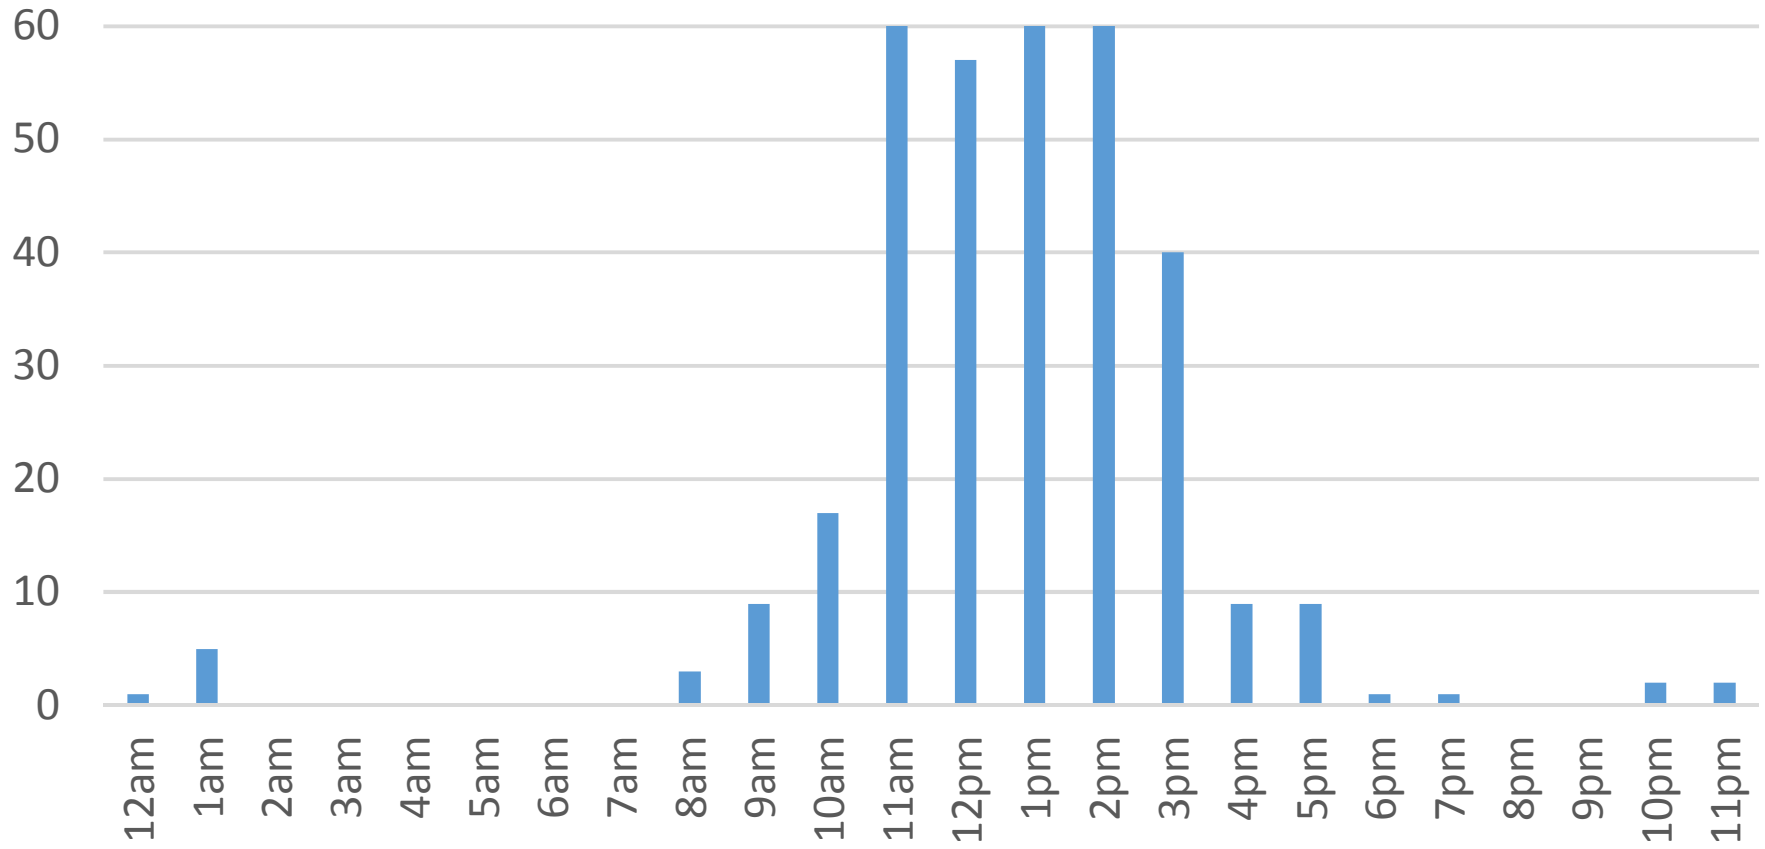

Wednesday, November 16, 2016

South Bay Trail

Thursday, November 17, 2016

South Bay Trail

Friday, November 18, 2016

South Bay Trail

Saturday, November 19, 2016

South Bay Trail

Sunday, November 20, 2016

South Bay Trail

Monday, November 21, 2016

South Bay Trail

Tuesday, November 22, 2016

South Bay Trail

Wednesday, November 23, 2016

South Bay Trail