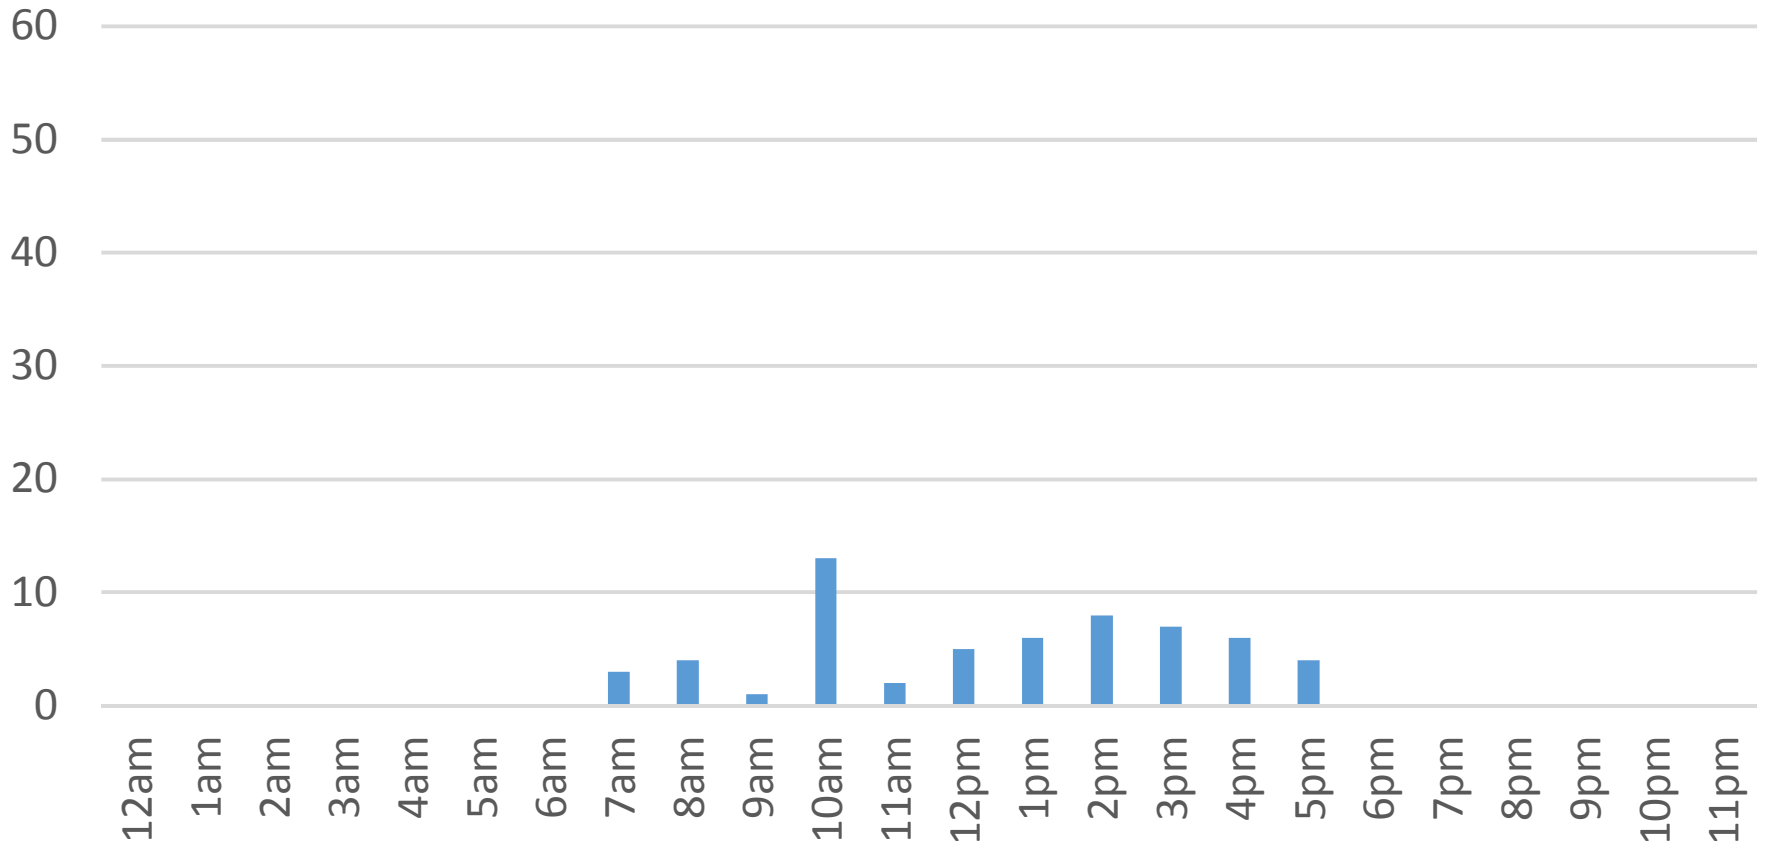

Sunday, November 20, 2016

South Bay Trail

Monday, November 21, 2016

South Bay Trail

Tuesday, November 22, 2016

South Bay Trail

Wednesday, November 23, 2016

South Bay Trail