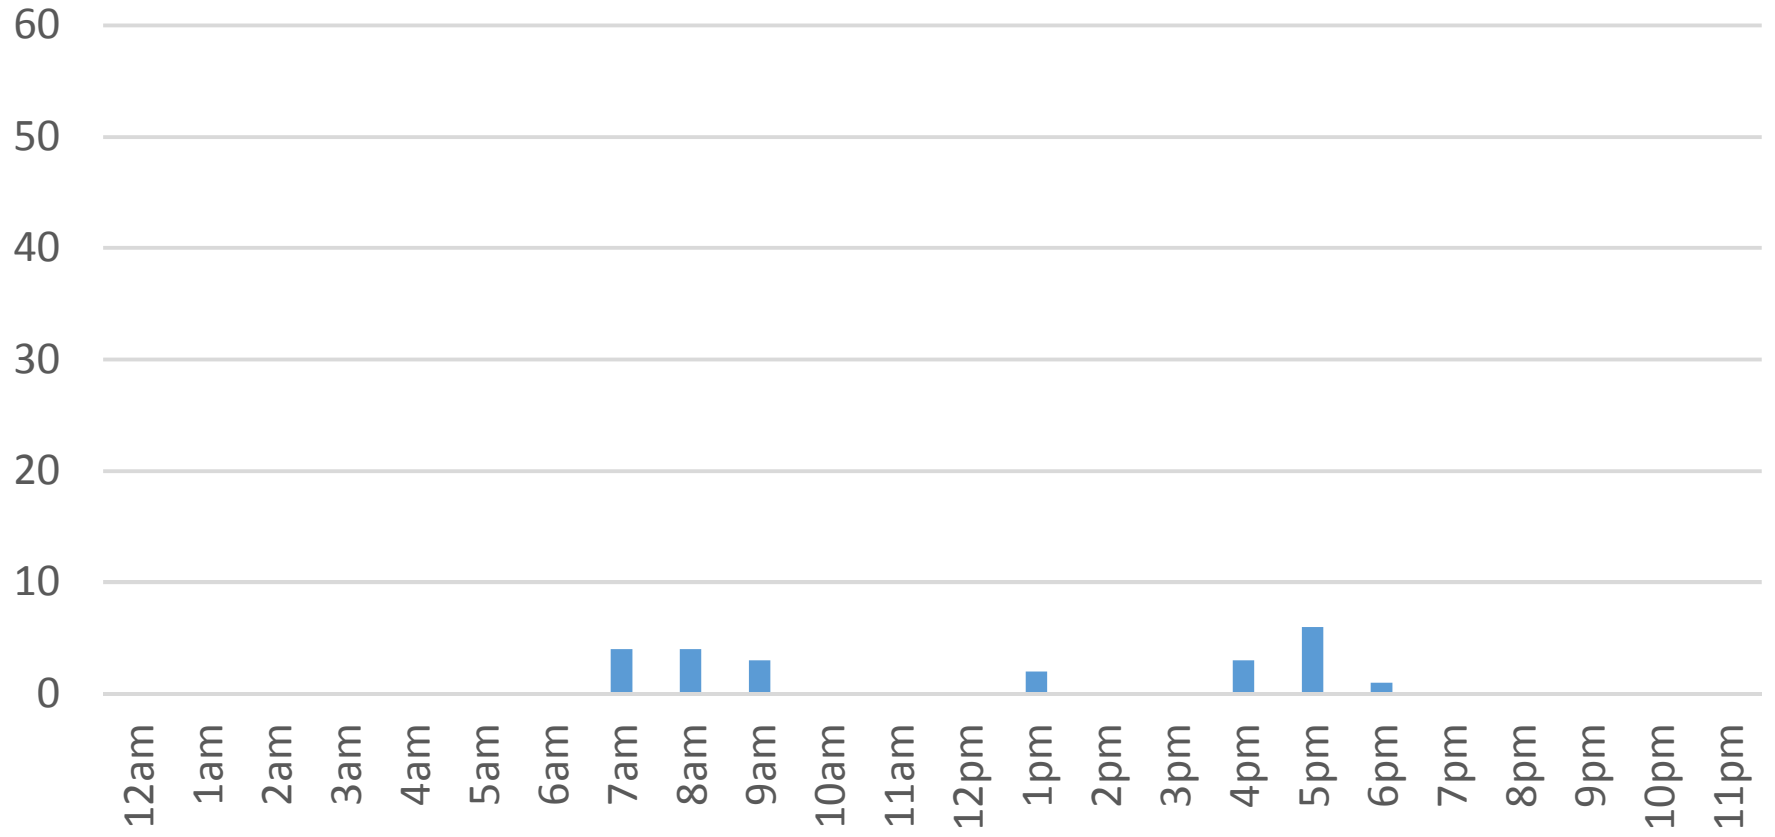

South Bay Trail Data Figures

Daily Average	227
Average Weekend Day	284
Average Weekday	207

Highest Daily Count 1435

Busiest Day of the Week Monday, November 21, 2016

Weekly Profile

Monday	24%
Tuesday	5%
Wednesday	3%
Thursday	23%
Friday	11%
Saturday	20%
Sunday	13%

Total = 6,823 Counts

South Bay Trail

Tuesday, November 01, 2016

South Bay Trail

Wednesday, November 02, 2016

South Bay Trail

Thursday, November 03, 2016

South Bay Trail