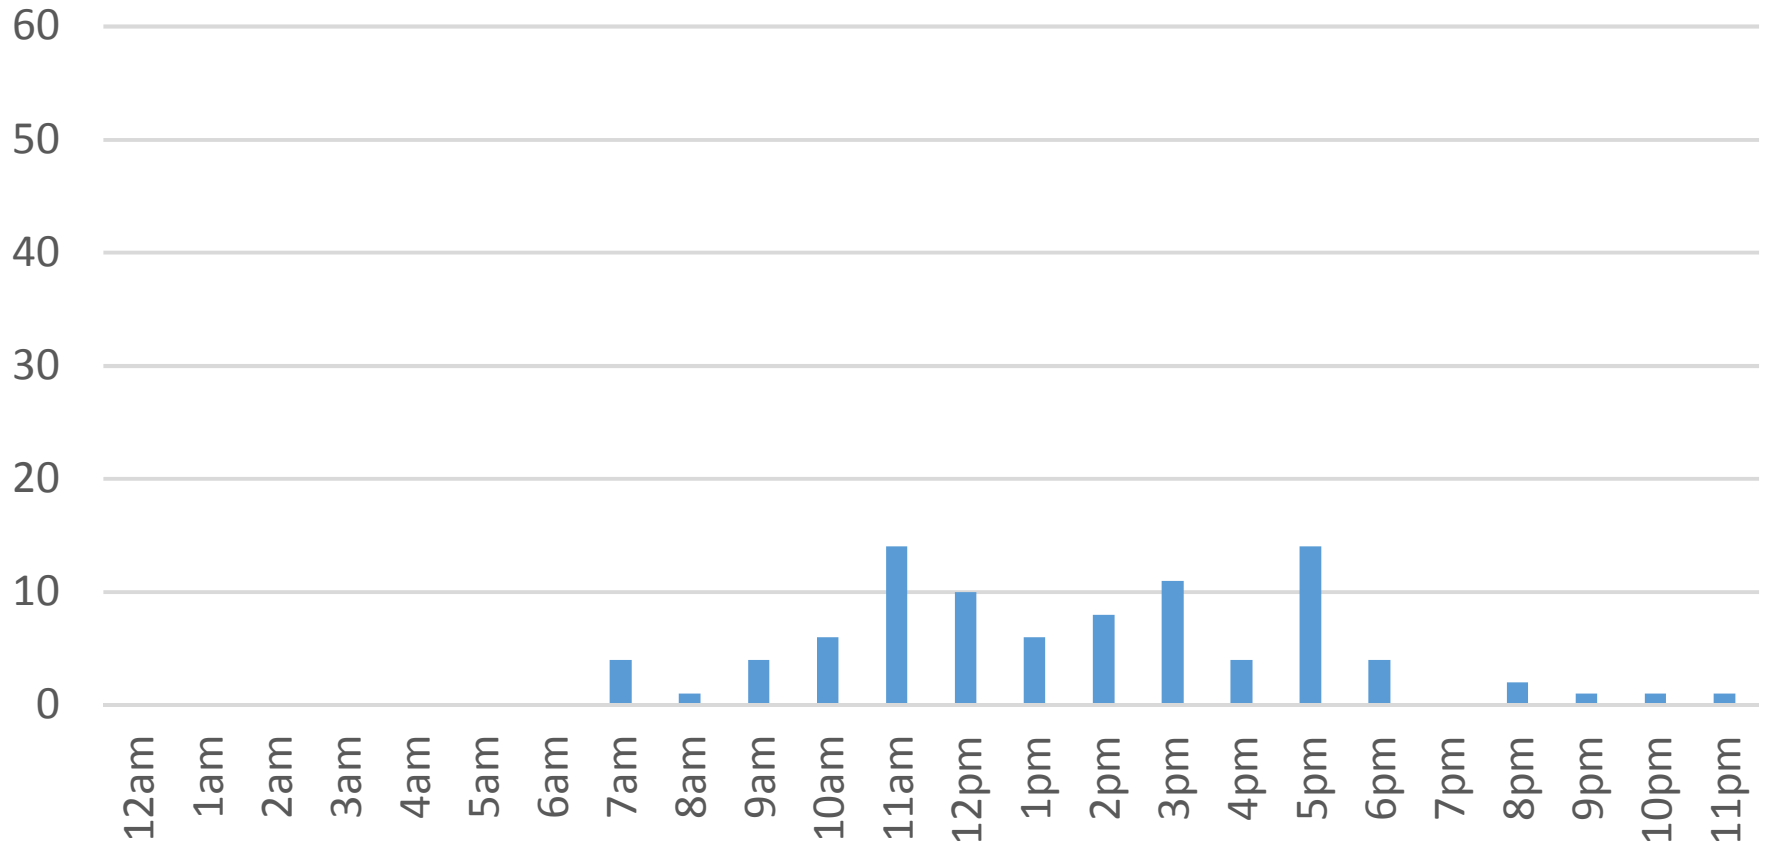

South Bay Trail

Thursday, November 10, 2016