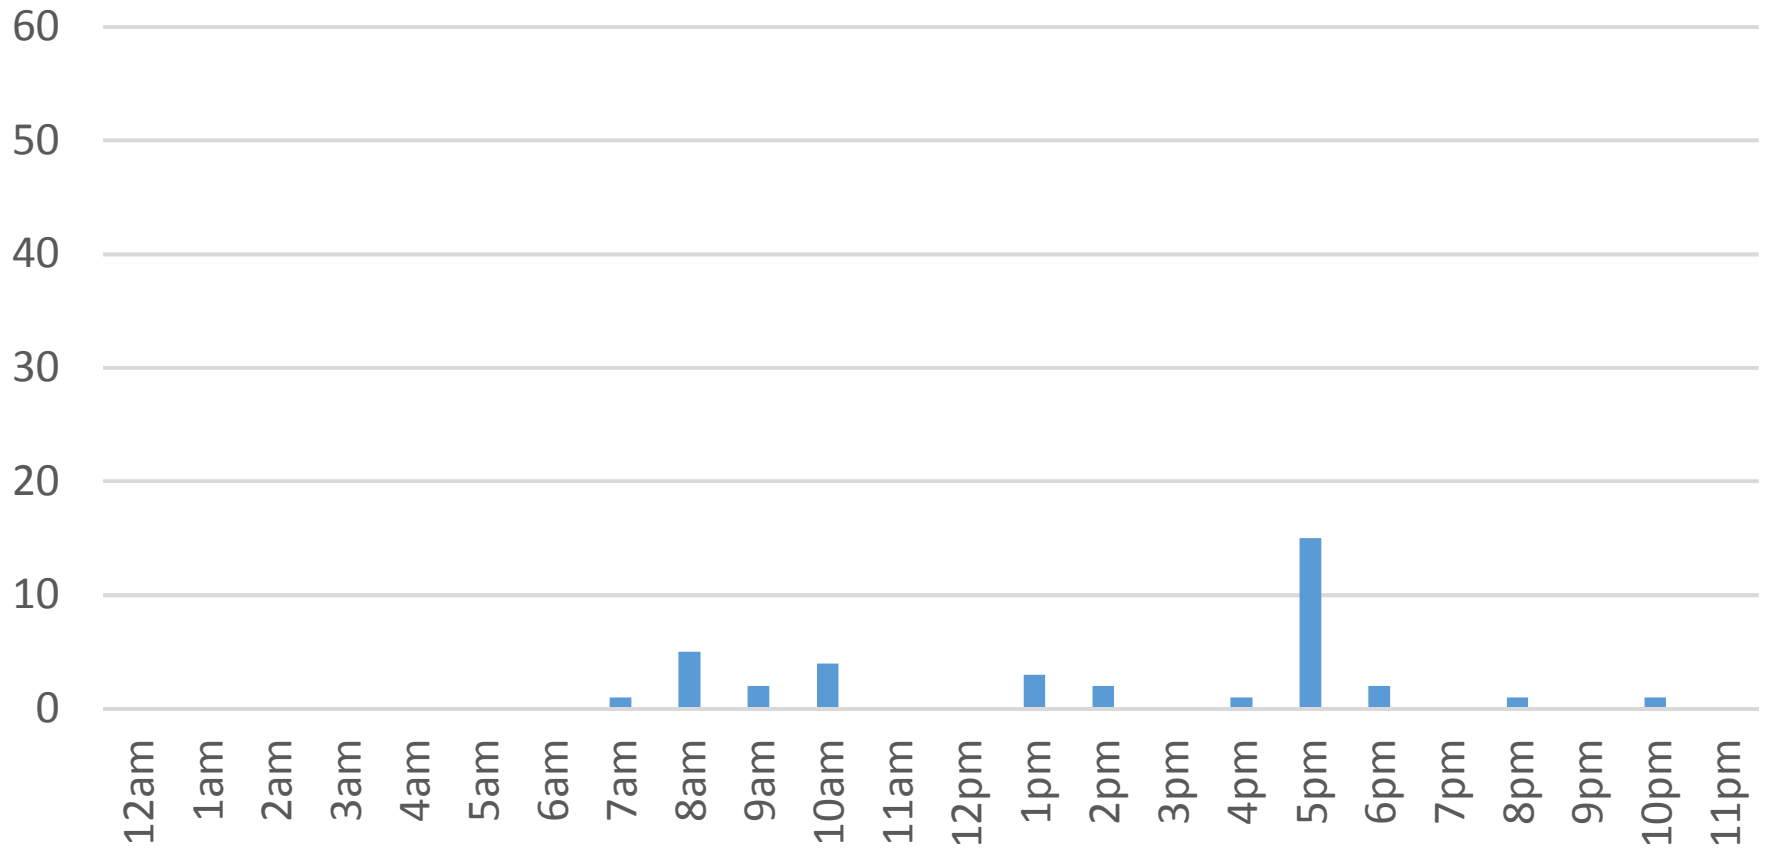

Thursday, November 24, 2016

South Bay Trail

Friday, November 25, 2016

South Bay Trail

Saturday, November 26, 2016

South Bay Trail

Sunday, November 27, 2016

South Bay Trail

Monday, November 28, 2016

South Bay Trail

Tuesday, November 29, 2016

South Bay Trail

Wednesday, November 30, 2016