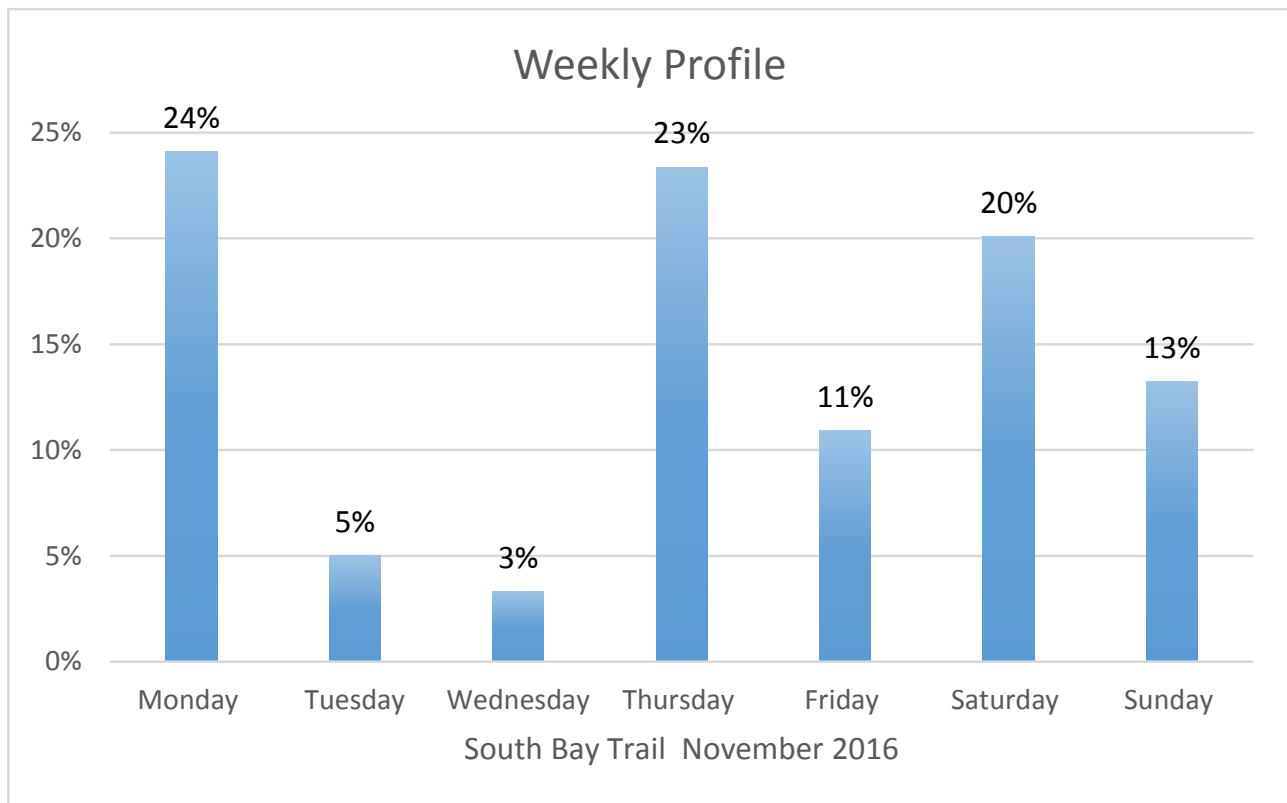

South Bay Trail Data Figures

Daily Average	227
Average Weekend Day	284
Average Weekday	207

Highest Daily Count 1435

Busiest Day of the Week Monday, November 21, 2016

Weekly Profile

Monday	24%
Tuesday	5%
Wednesday	3%
Thursday	23%
Friday	11%
Saturday	20%
Sunday	13%

Total = 6,823 Counts

South Bay Trail

Tuesday, November 01, 2016

South Bay Trail

Wednesday, November 02, 2016

South Bay Trail

Thursday, November 03, 2016

South Bay Trail