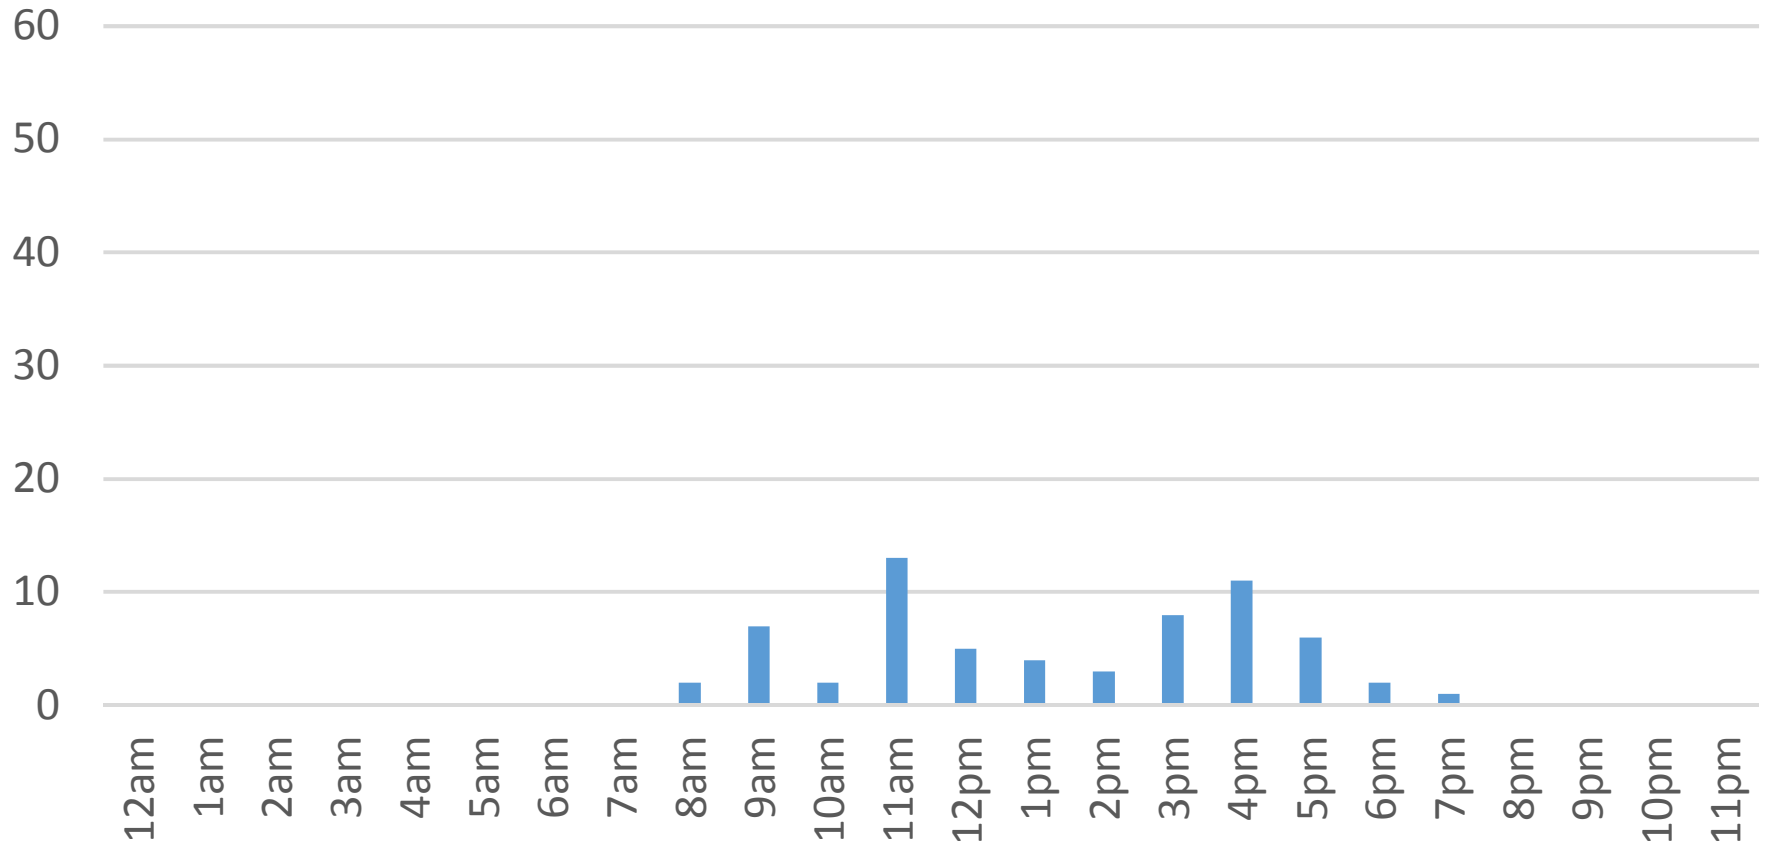

Saturday, November 12, 2016

South Bay Trail

Sunday, November 13, 2016

South Bay Trail

Monday, November 14, 2016

South Bay Trail

Tuesday, November 15, 2016

South Bay Trail