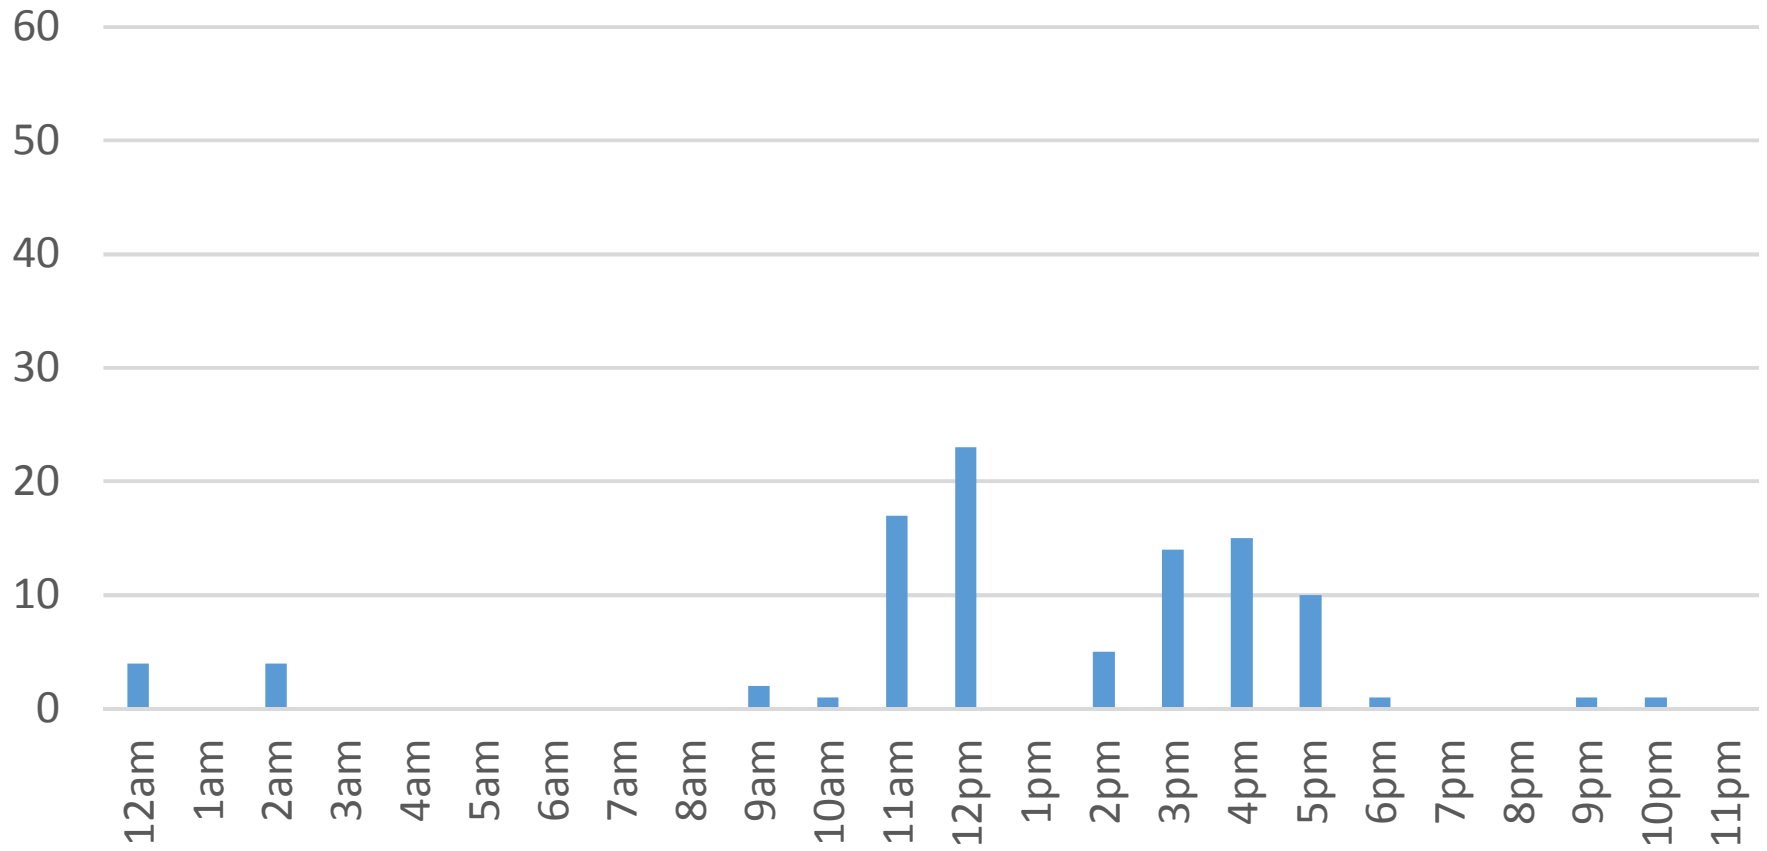

Thursday, November 24, 2016

Locust Beach Trail

Friday, November 25, 2016

Locust Beach Trail

Saturday, November 26, 2016

Locust Beach Trail

Sunday, November 27, 2016

Locust Beach Trail

Monday, November 28, 2016

Locust Beach Trail

Tuesday, November 29, 2016

Locust Beach Trail

Wednesday, November 30, 2016