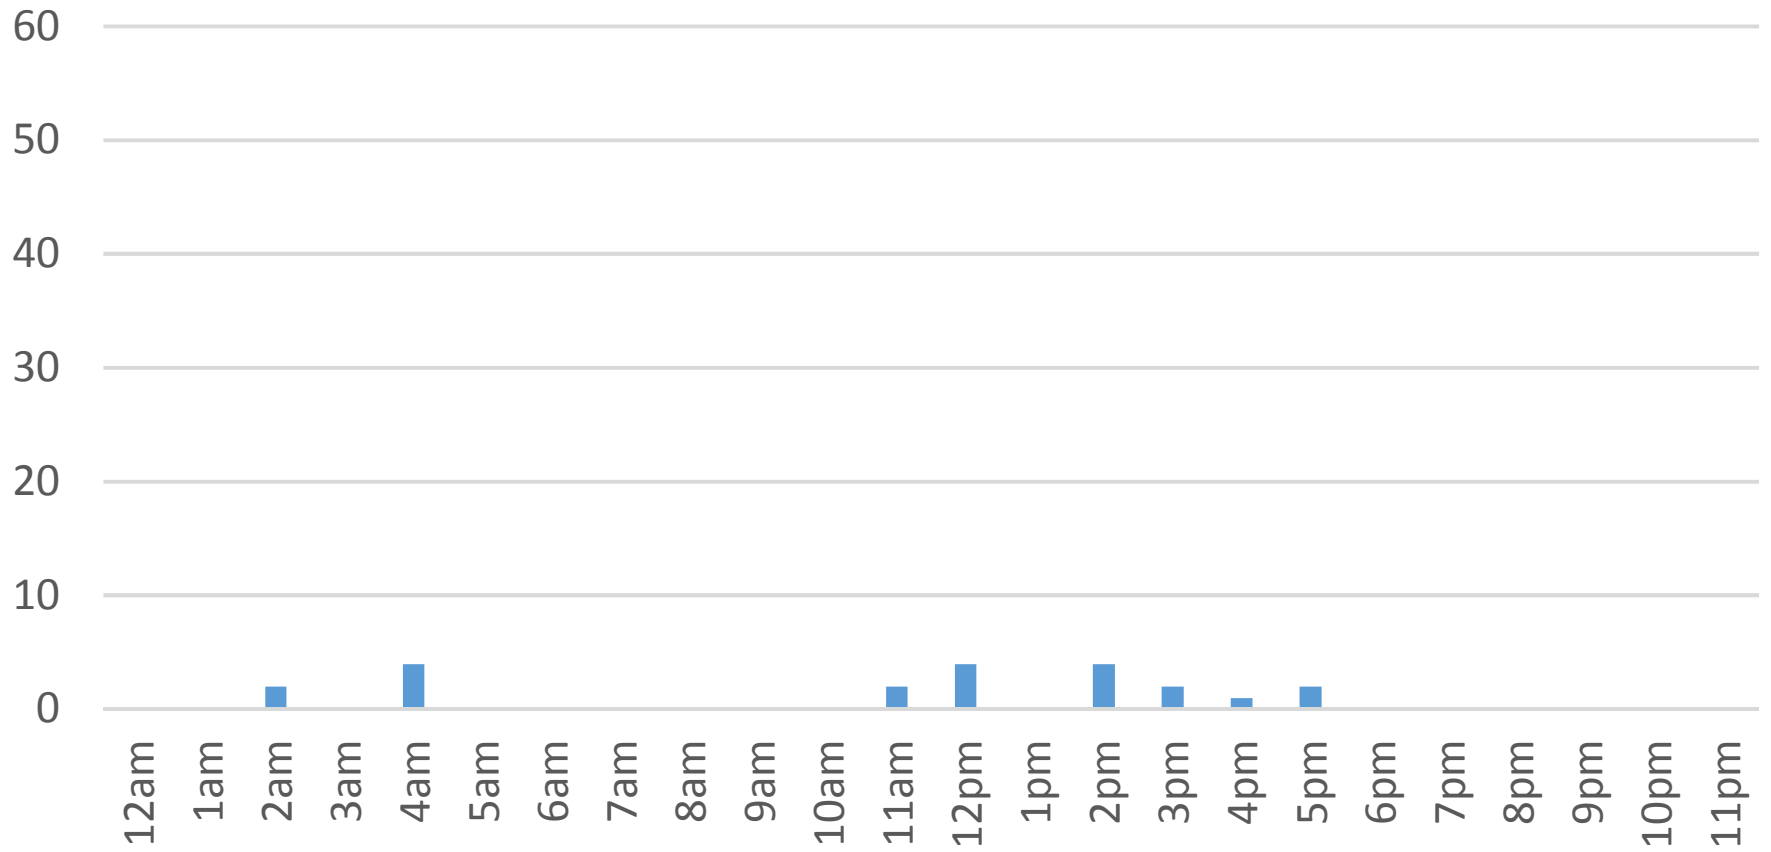

Locust Beach Trail

Tuesday, November 22, 2016