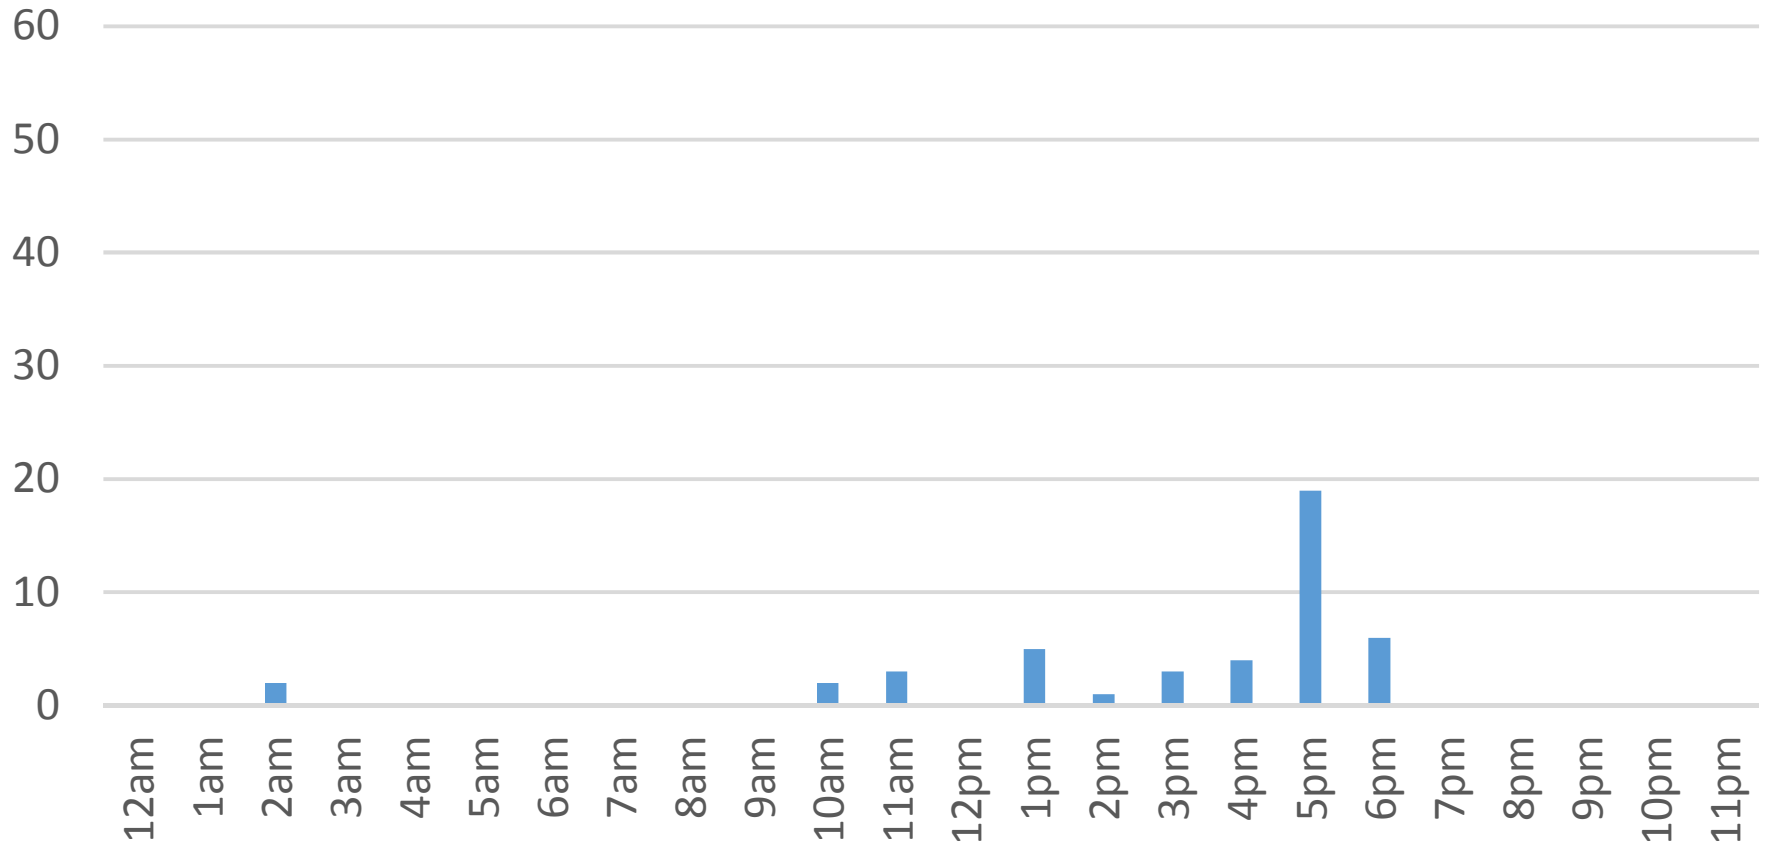

Locust Beach Trail

Wednesday, November 09, 2016