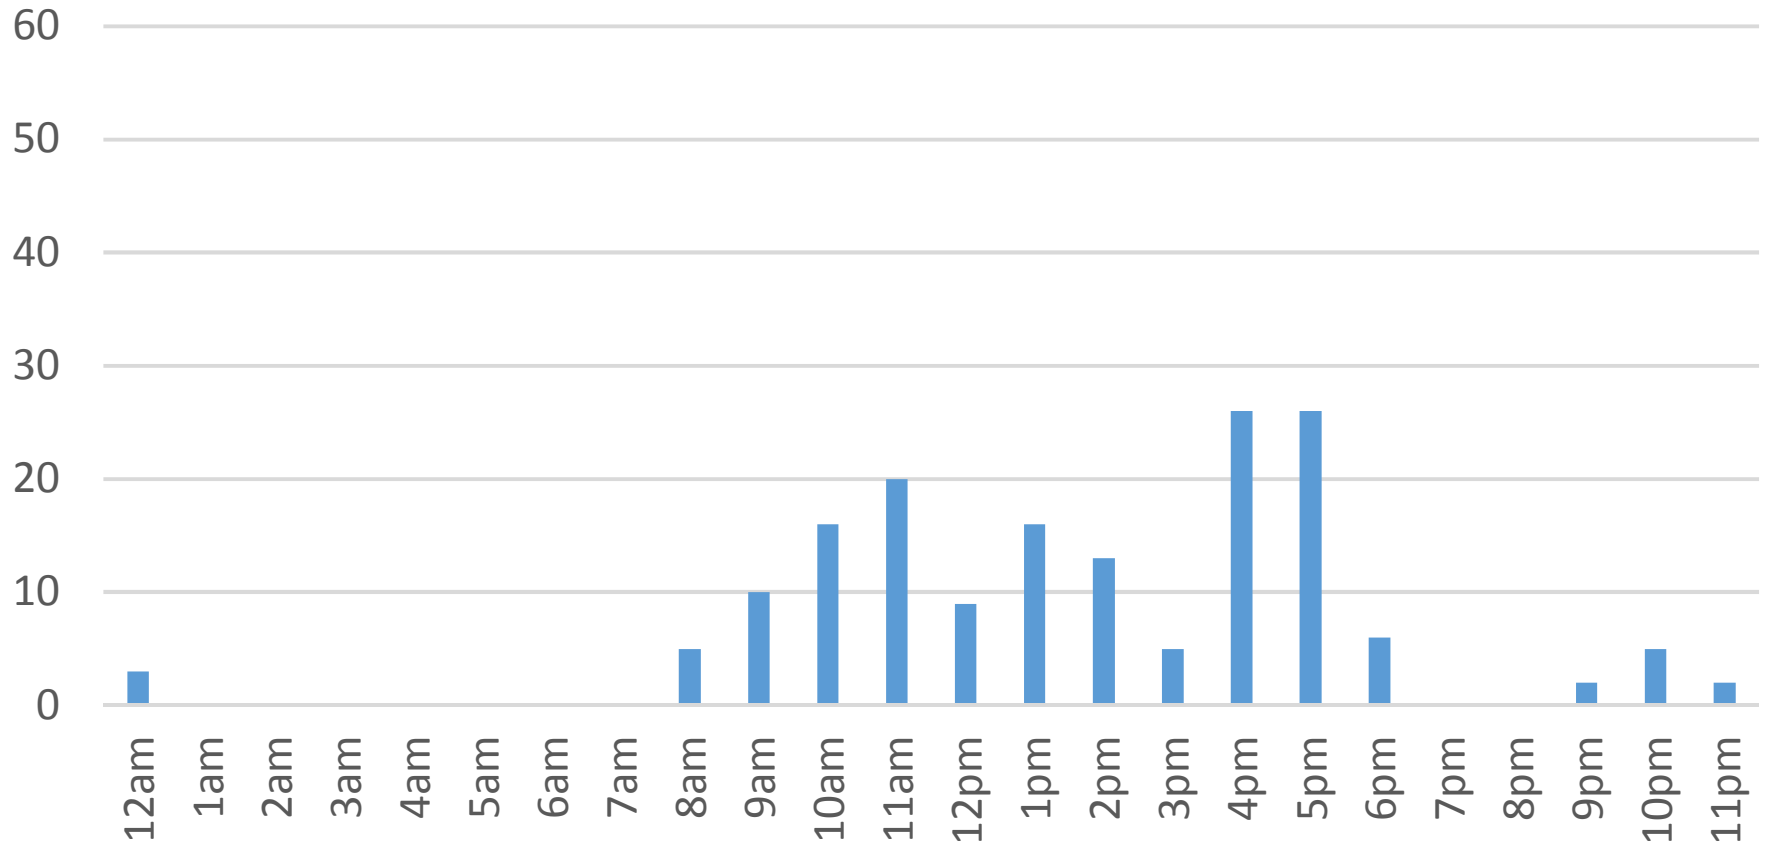

Tuesday, November 08, 2016

Locust Beach Trail

Wednesday, November 09, 2016

Locust Beach Trail

Thursday, November 10, 2016

Locust Beach Trail

Friday, November 11, 2016

Locust Beach Trail