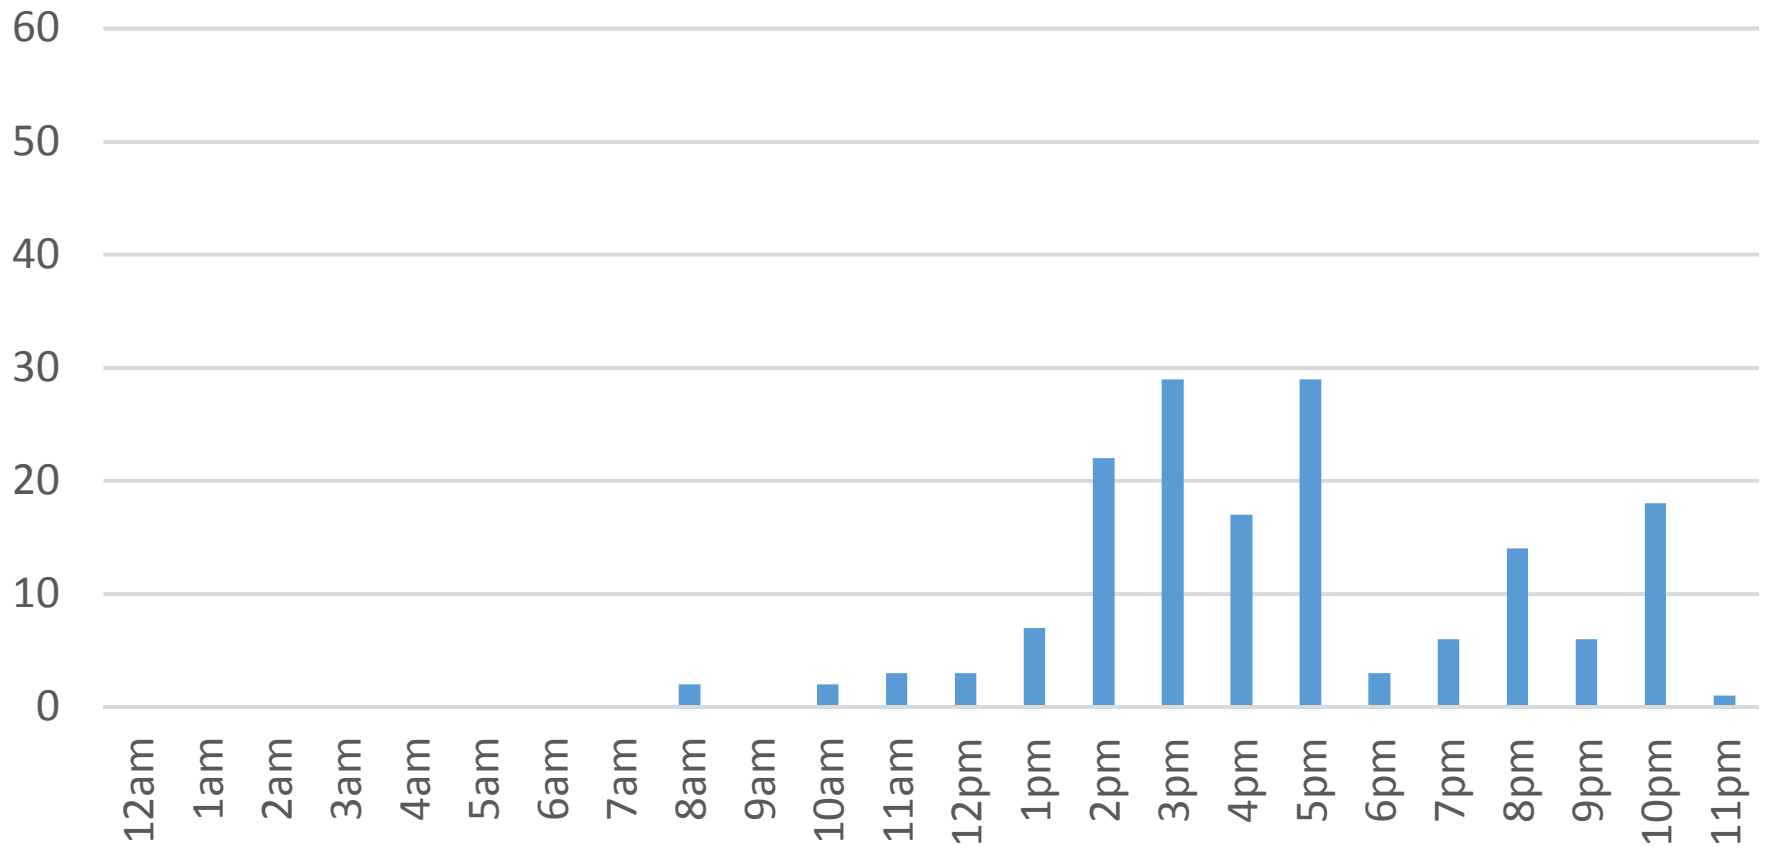

Locust Beach Trail

Thursday, November 10, 2016