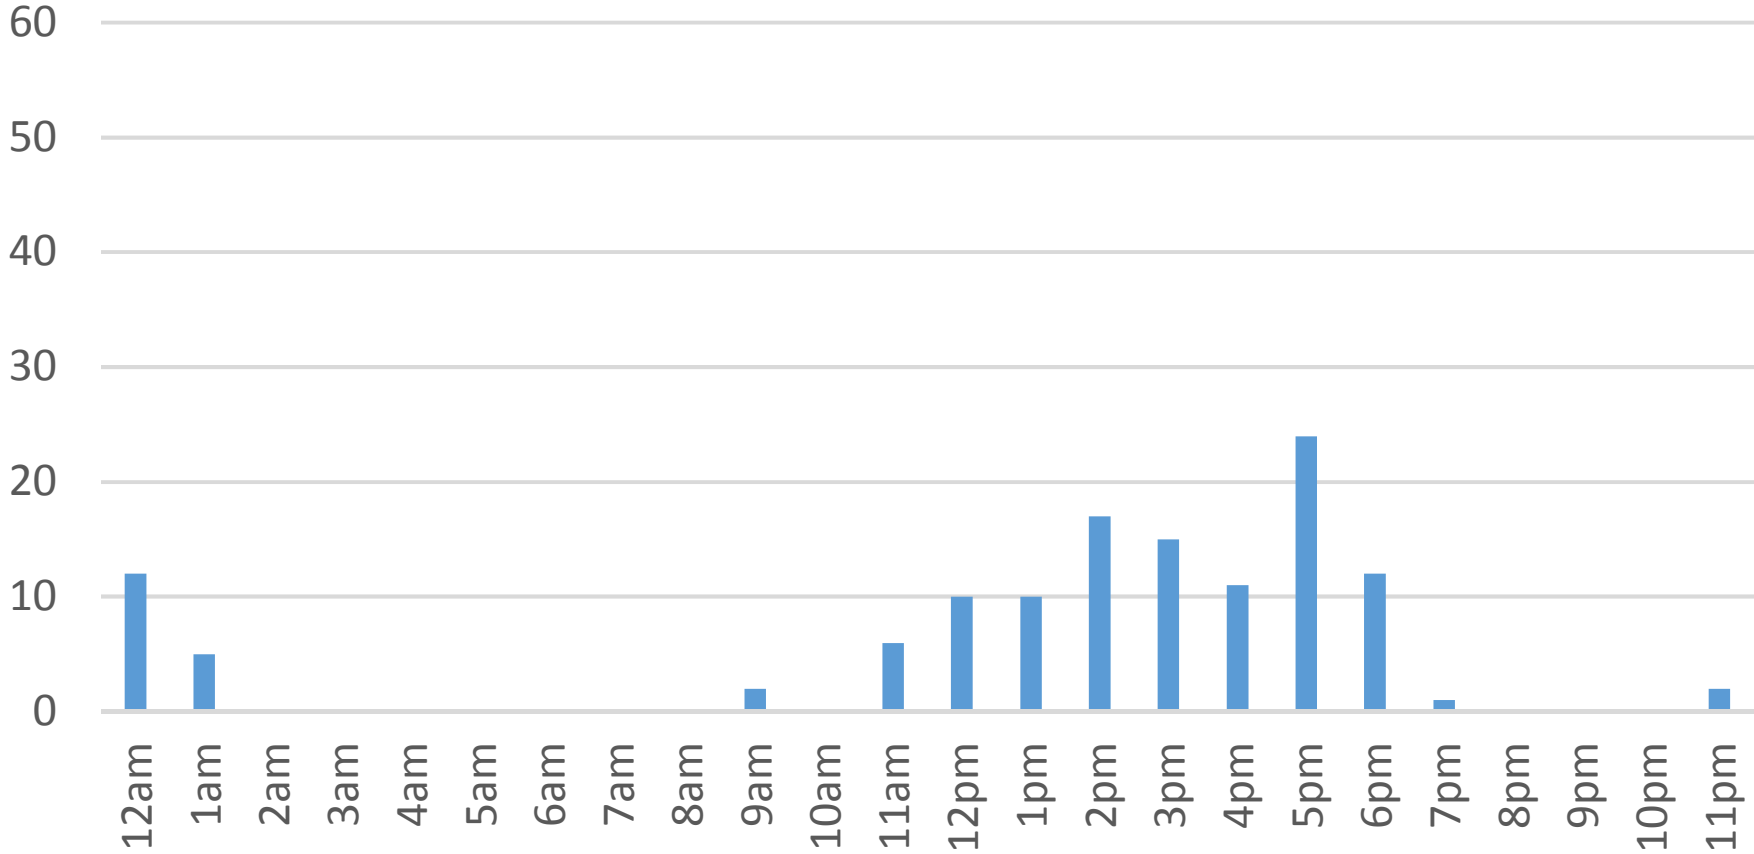

Tuesday, November 08, 2016

Locust Beach Trail

Wednesday, November 09, 2016

Locust Beach Trail

Thursday, November 10, 2016

Locust Beach Trail

Friday, November 11, 2016

Locust Beach Trail