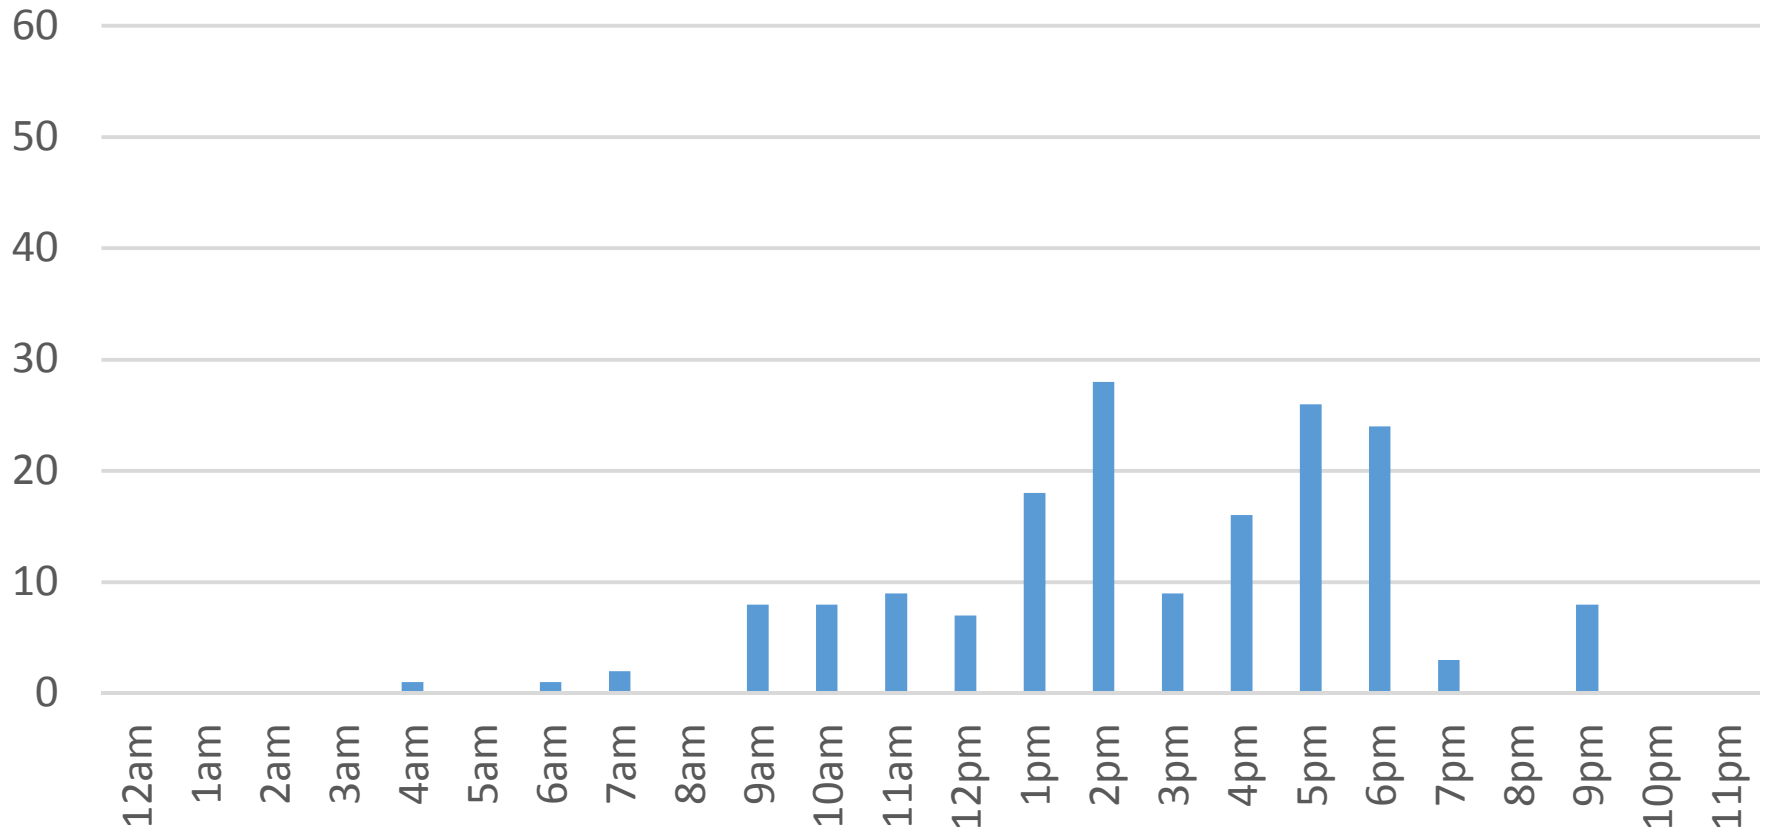

Locust Beach Trail Data Figures

Daily Average	83
Average Weekend Day	103
Average Weekday	75
Highest Daily Count	189
Busiest Day of the Week	Tuesday, November 08, 2016
Weekly Profile	
Monday	9%
Tuesday	18%
Wednesday	8%
Thursday	17%
Friday	14%
Saturday	17%
Sunday	17%

Total = 2,484 Counts

Locust Beach Trail

Tuesday, November 01, 2016

Locust Beach Trail

Wednesday, November 02, 2016

Locust Beach Trail

Thursday, November 03, 2016

Locust Beach Trail