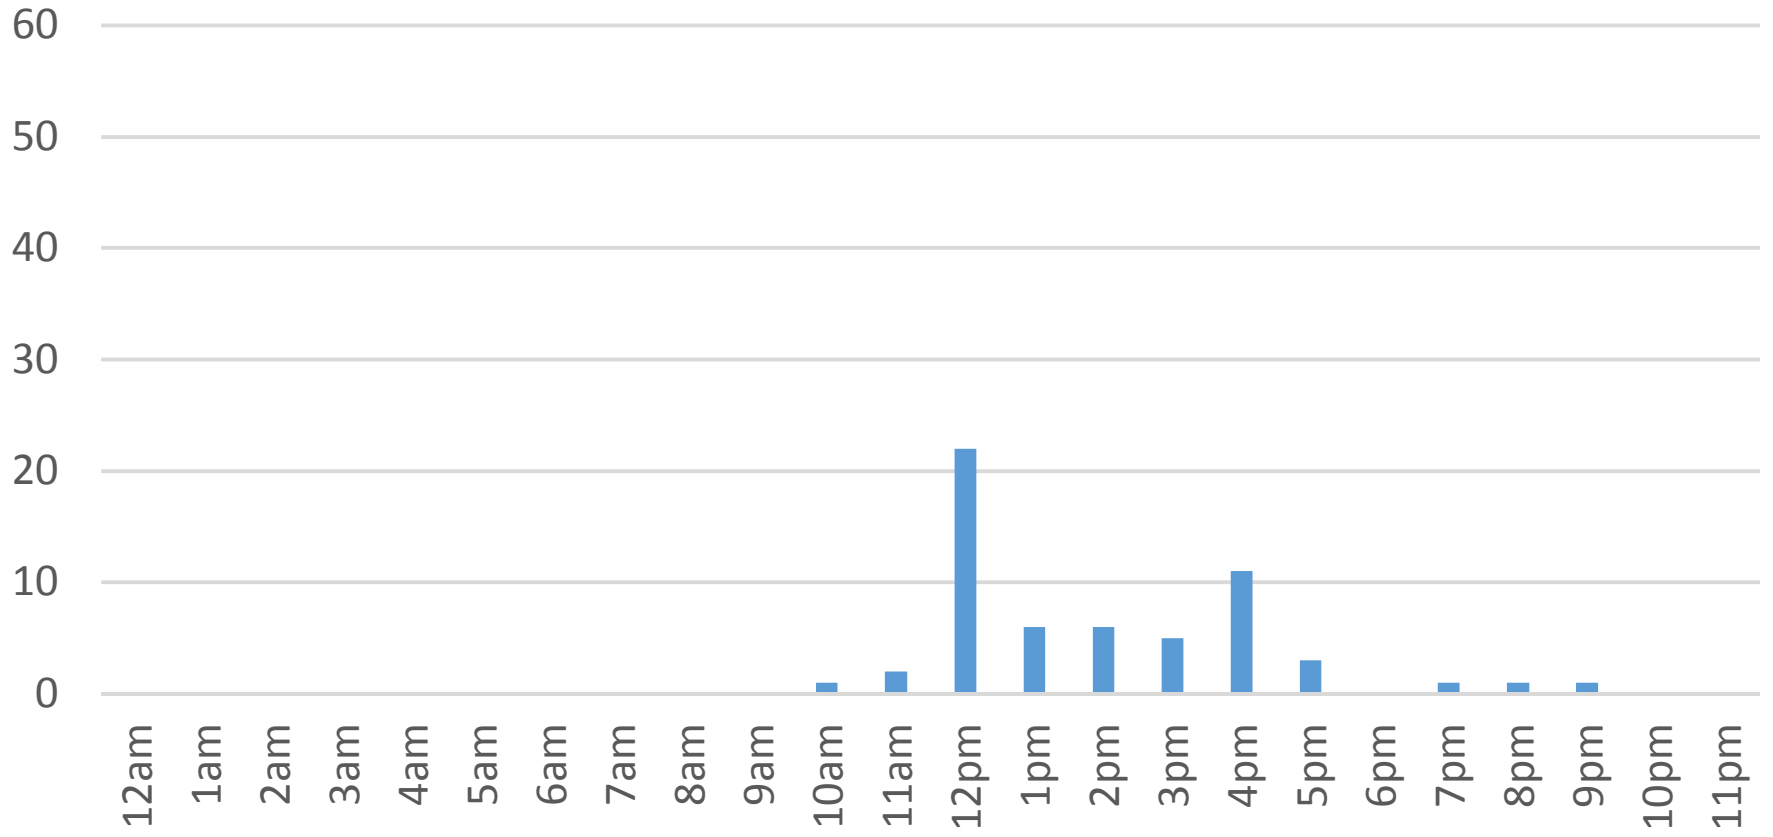

Friday, November 04, 2016

Locust Beach Trail

Saturday, November 05, 2016

Locust Beach Trail

Sunday, November 06, 2016

Locust Beach Trail

Monday, November 07, 2016

Locust Beach Trail