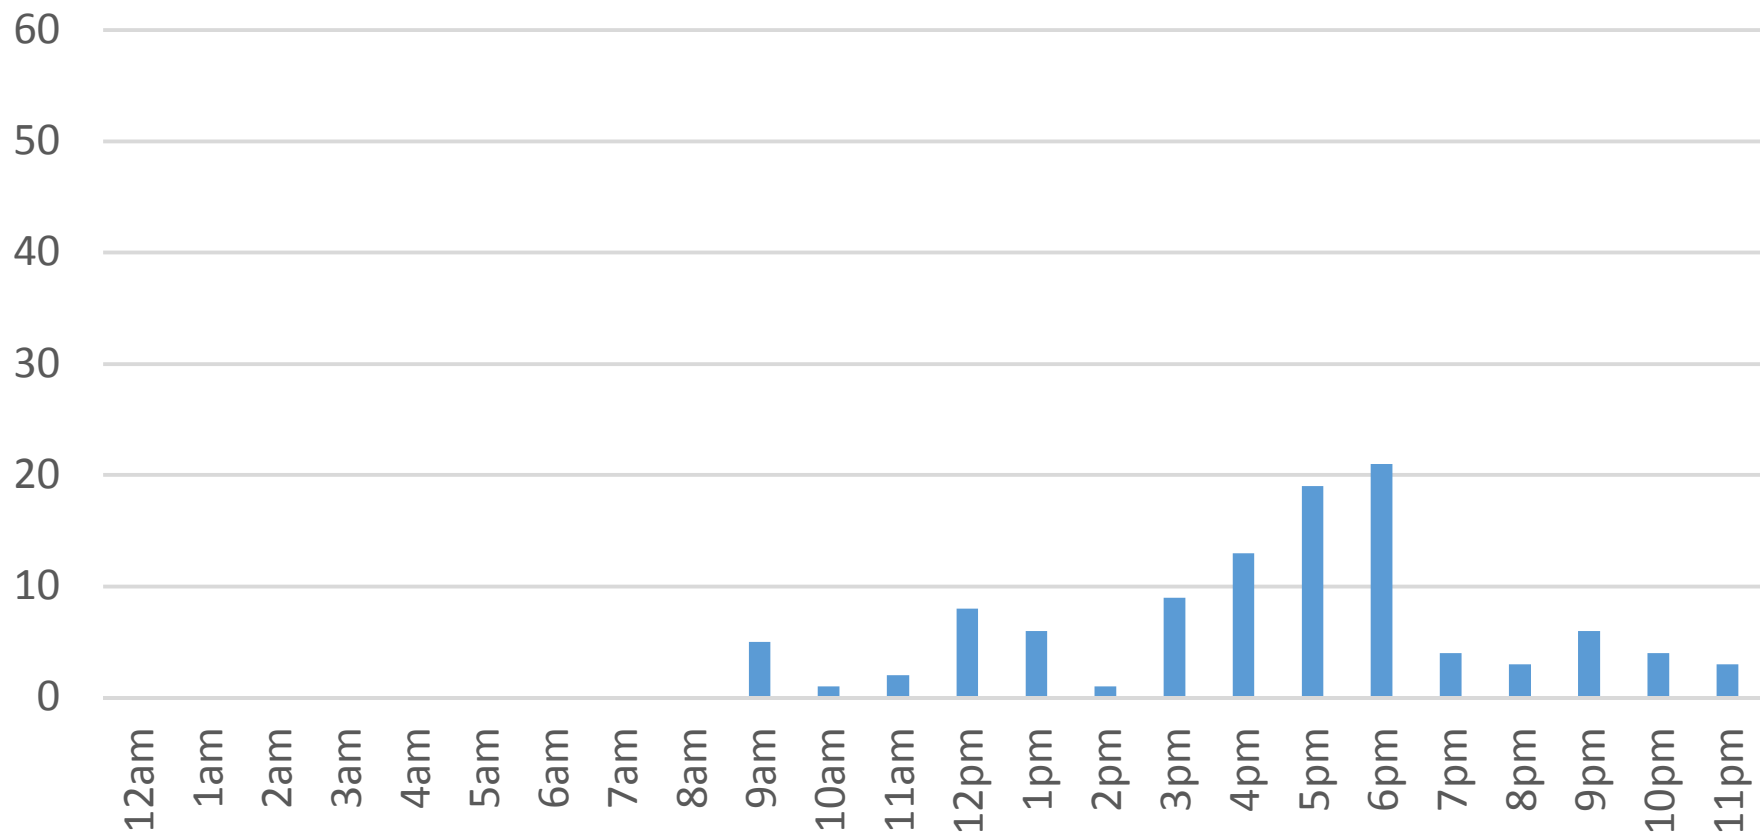

Locust Beach Trail Data Figures

Daily Average	83
Average Weekend Day	103
Average Weekday	75
Highest Daily Count	189
Busiest Day of the Week	Tuesday, November 08, 2016
Weekly Profile	
Monday	9%
Tuesday	18%
Wednesday	8%
Thursday	17%
Friday	14%
Saturday	17%
Sunday	17%

Total = 2,484 Counts

Locust Beach Trail

Tuesday, November 01, 2016

Locust Beach Trail

Wednesday, November 02, 2016

Locust Beach Trail

Thursday, November 03, 2016

Locust Beach Trail