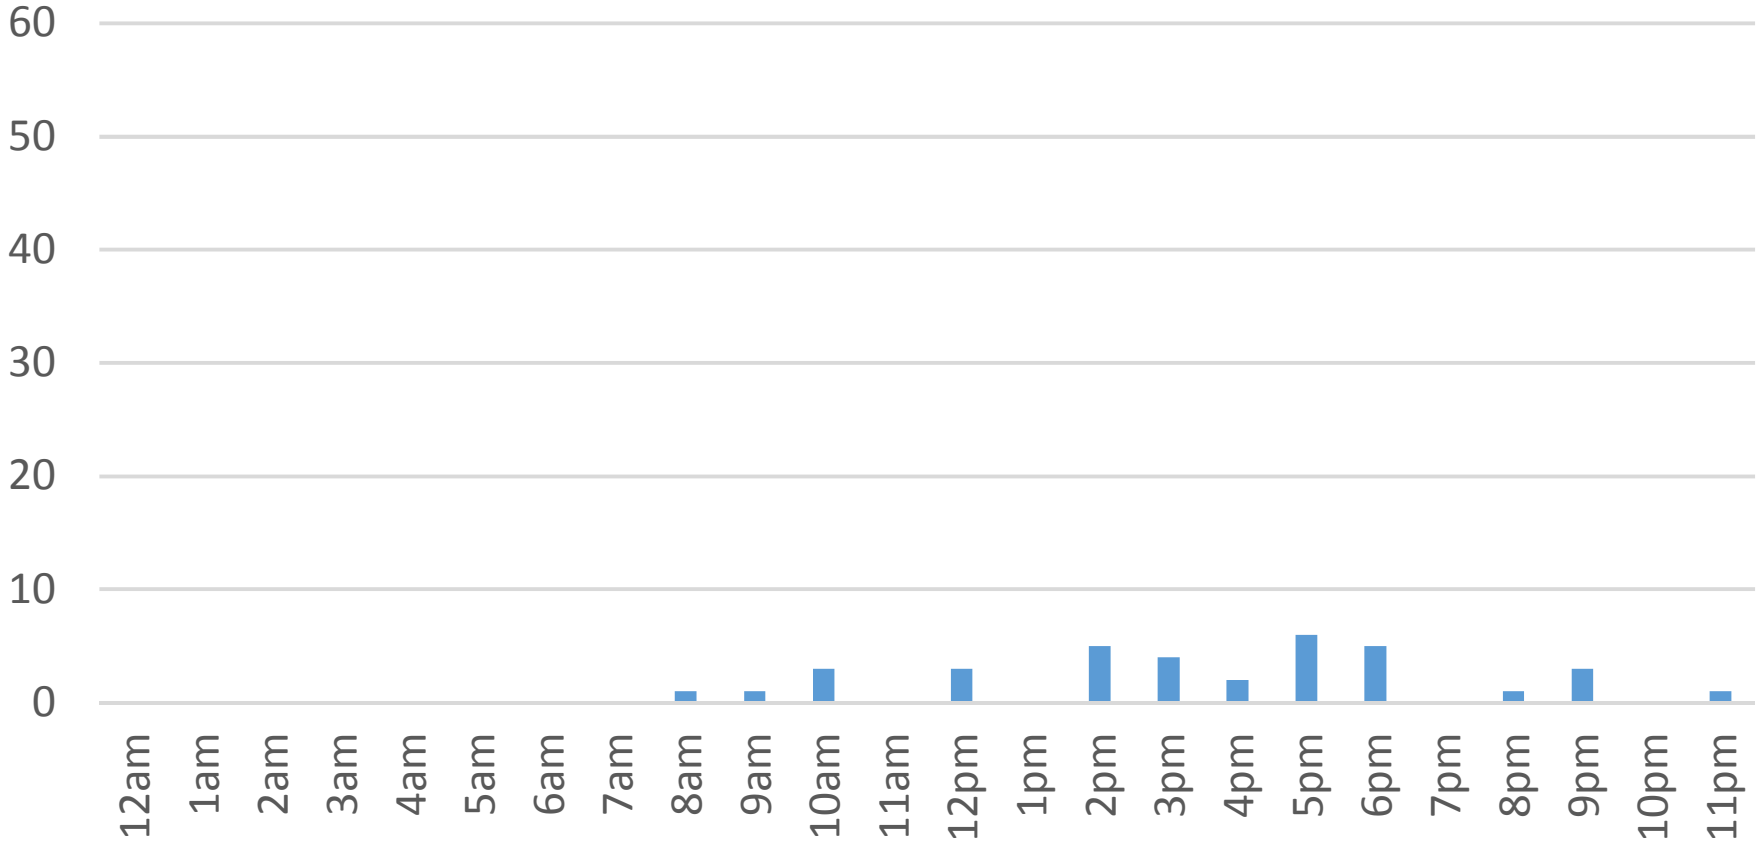

Locust Beach Trail

Monday, November 21, 2016