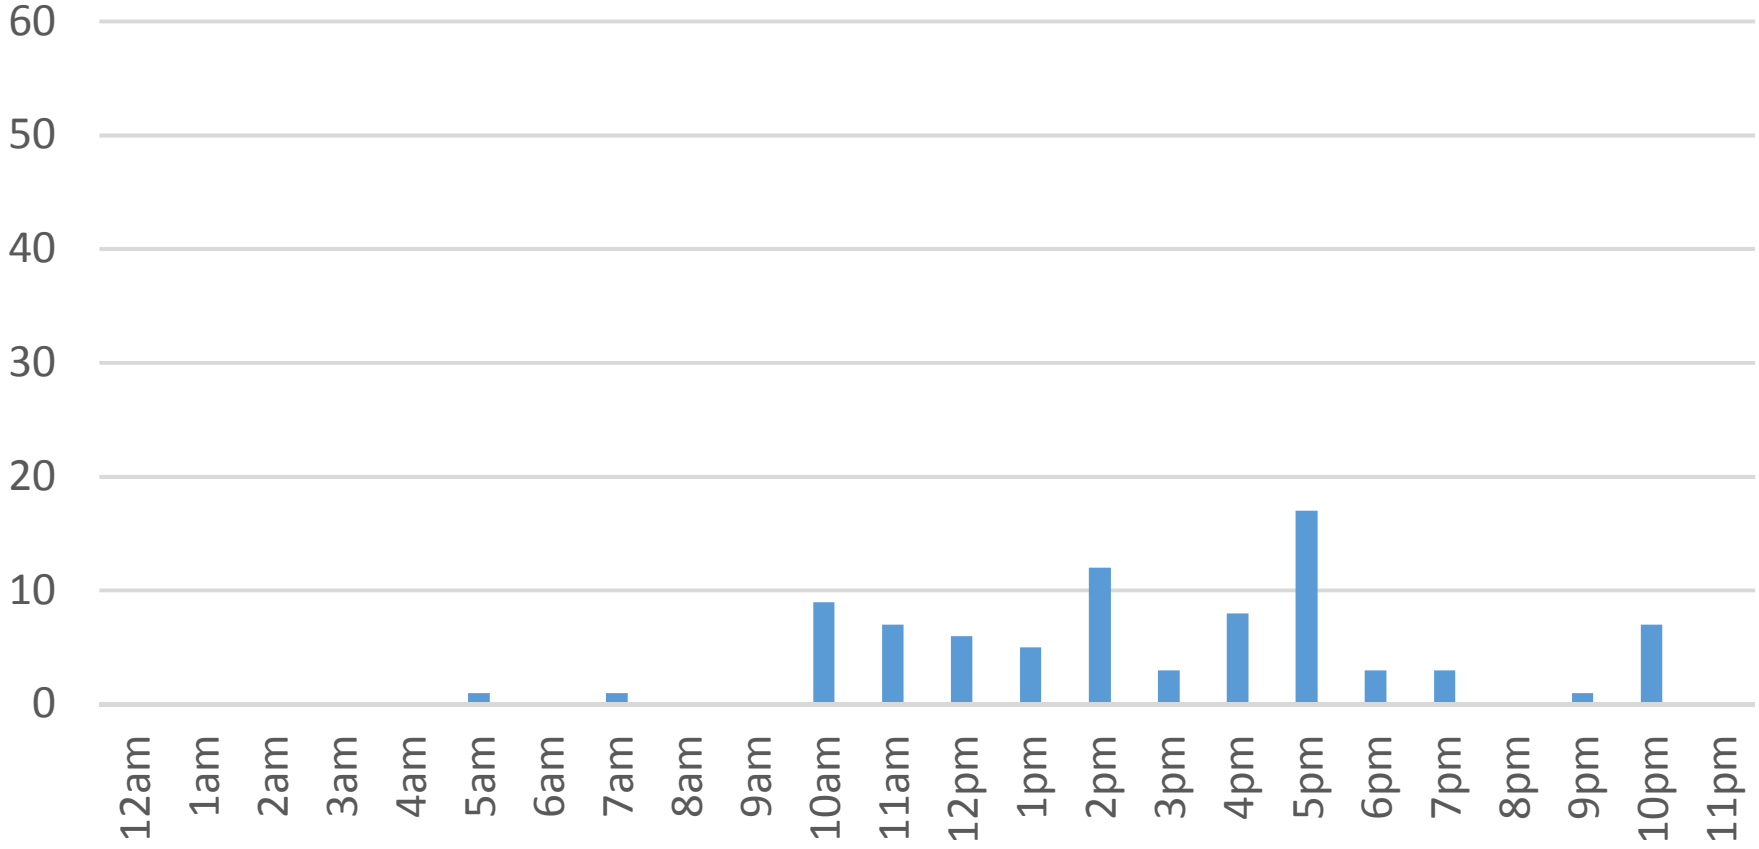

Locust Beach Trail

Monday, November 14, 2016