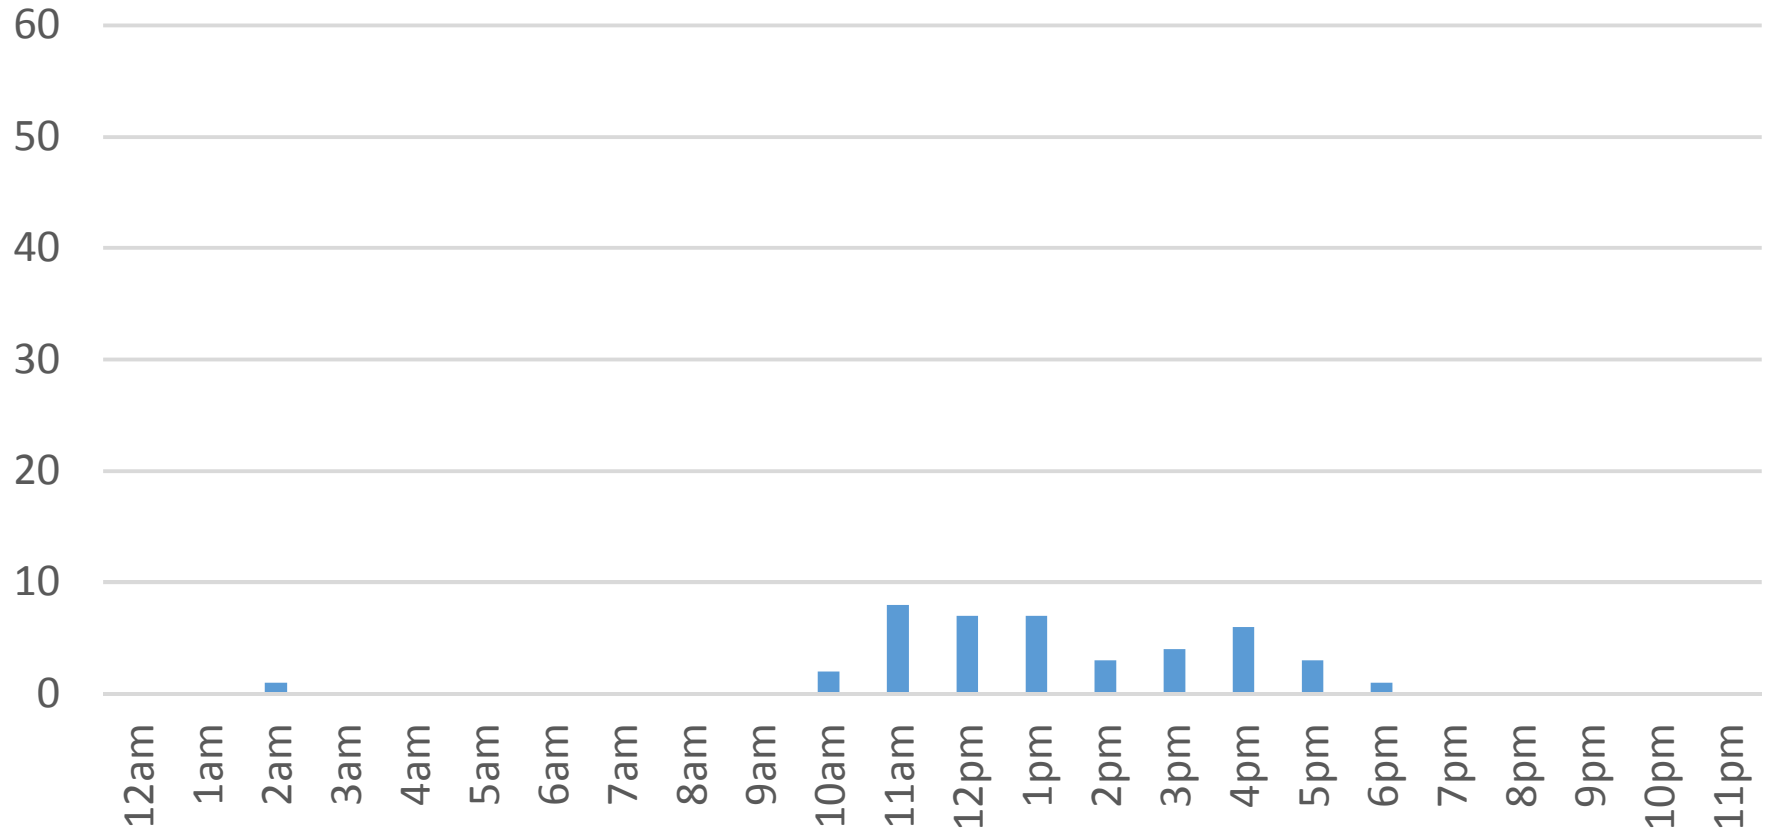

Locust Beach Trail Data Figures

Daily Average	83
Average Weekend Day	103
Average Weekday	75
Highest Daily Count	189
Busiest Day of the Week	Tuesday, November 08, 2016
Weekly Profile	
Monday	9%
Tuesday	18%
Wednesday	8%
Thursday	17%
Friday	14%
Saturday	17%
Sunday	17%

Total = 2,484 Counts

Locust Beach Trail

Tuesday, November 01, 2016

Locust Beach Trail

Wednesday, November 02, 2016

Locust Beach Trail

Thursday, November 03, 2016

Locust Beach Trail