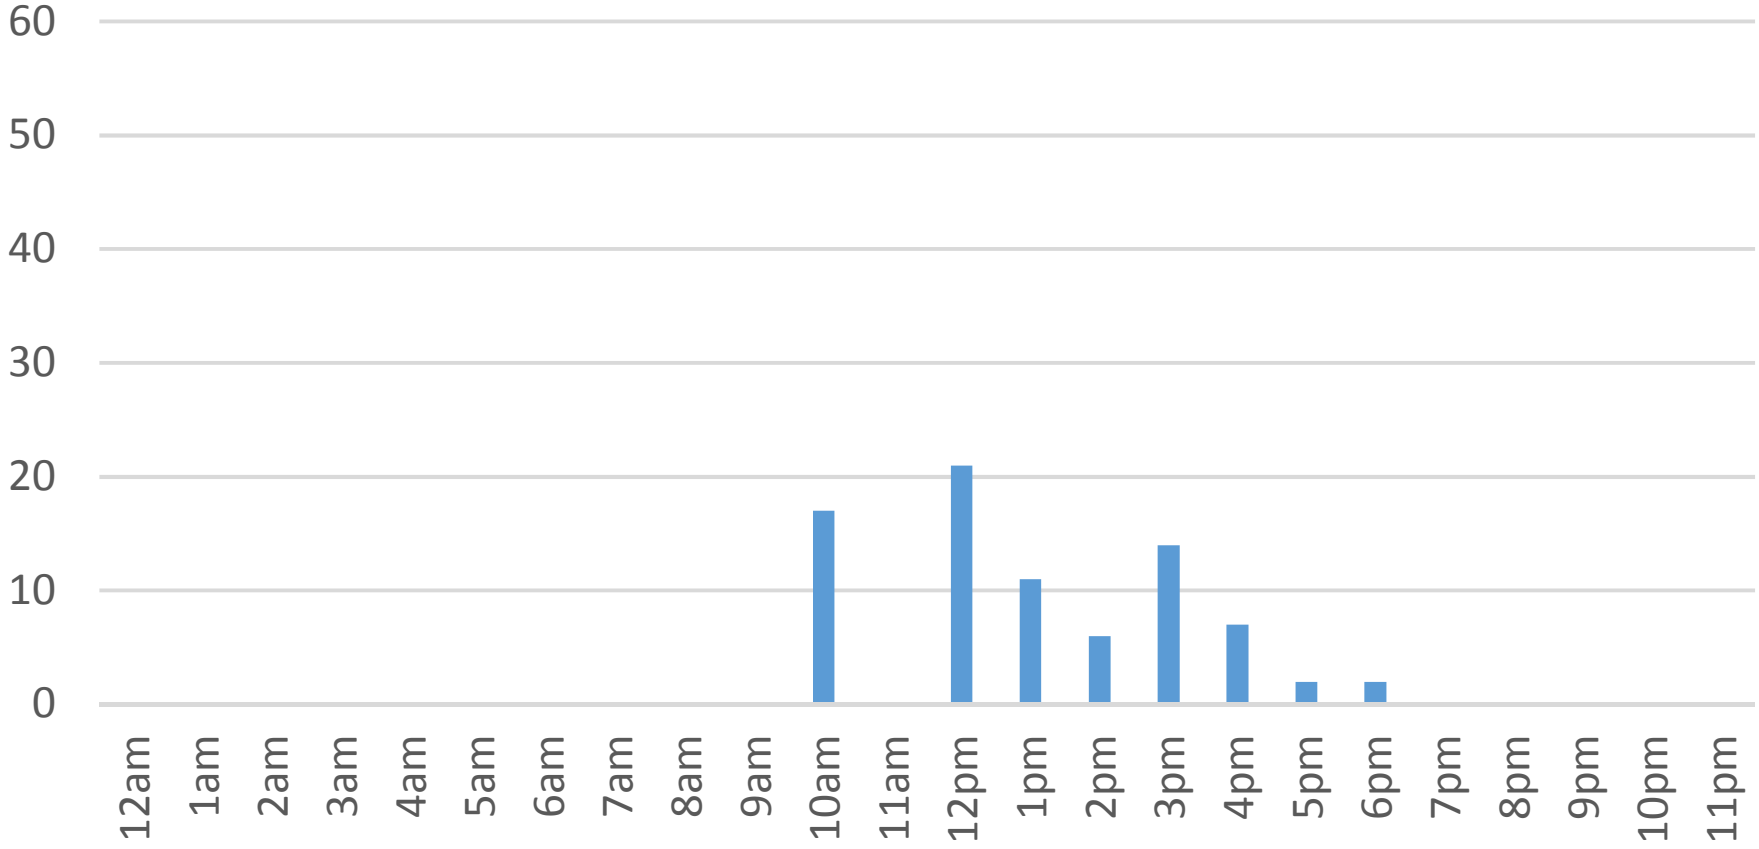

Saturday, November 12, 2016

Locust Beach Trail

Sunday, November 13, 2016

Locust Beach Trail

Monday, November 14, 2016

Locust Beach Trail

Tuesday, November 15, 2016

Locust Beach Trail