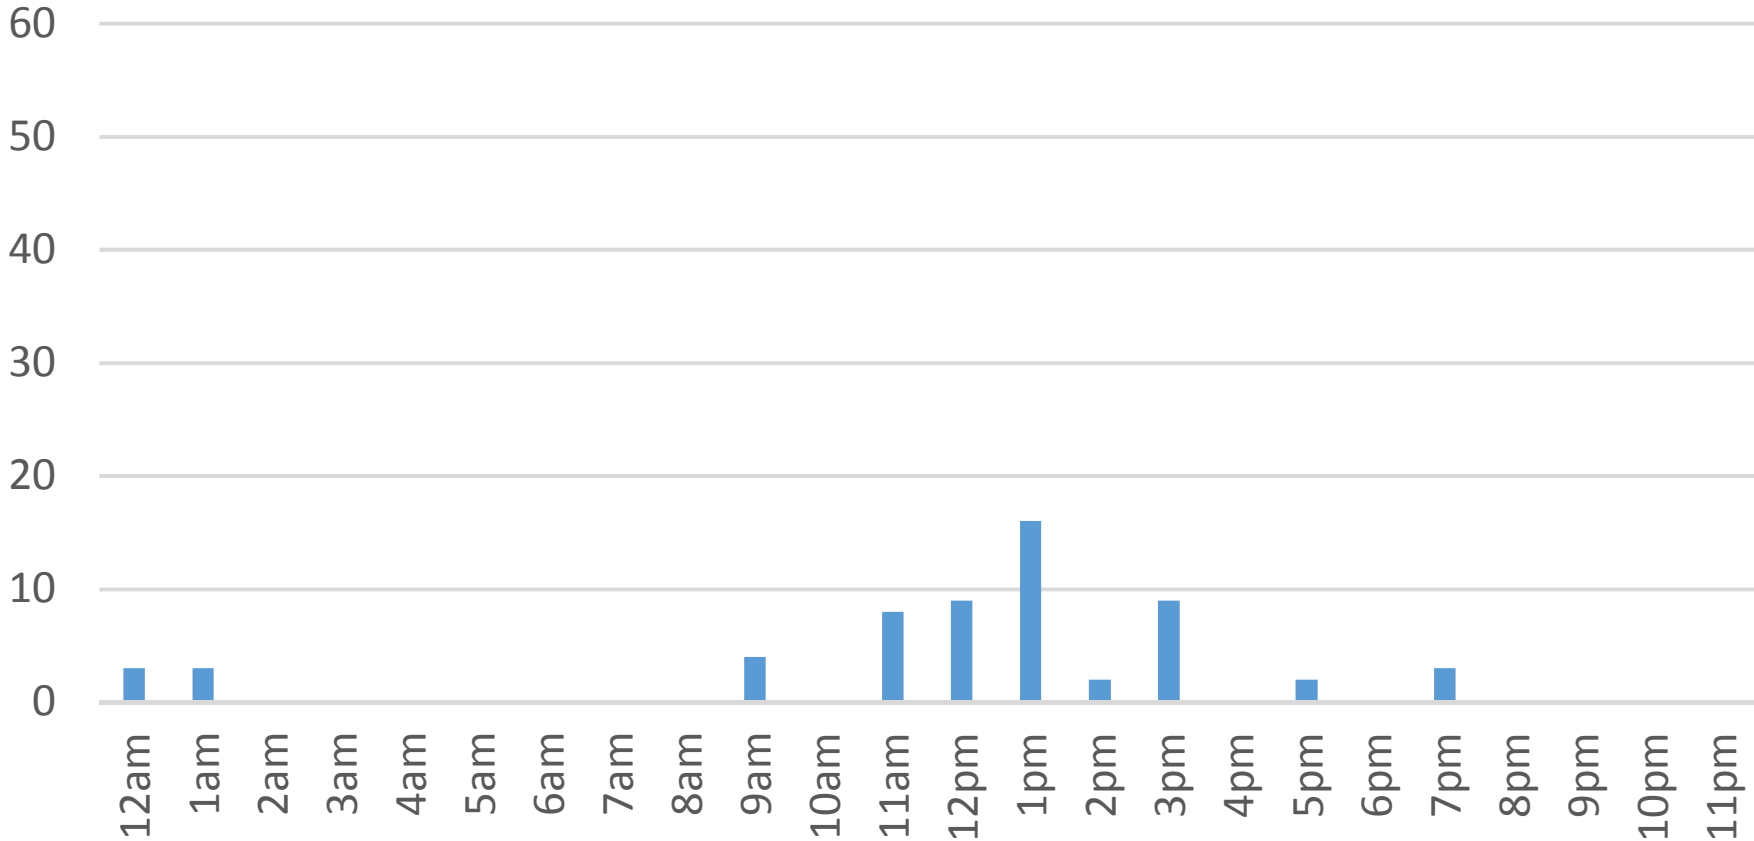

Thursday, November 24, 2016

Locust Beach Trail

Friday, November 25, 2016

Locust Beach Trail

Saturday, November 26, 2016

Locust Beach Trail

Sunday, November 27, 2016

Locust Beach Trail

Monday, November 28, 2016

Locust Beach Trail

Tuesday, November 29, 2016

Locust Beach Trail

Wednesday, November 30, 2016