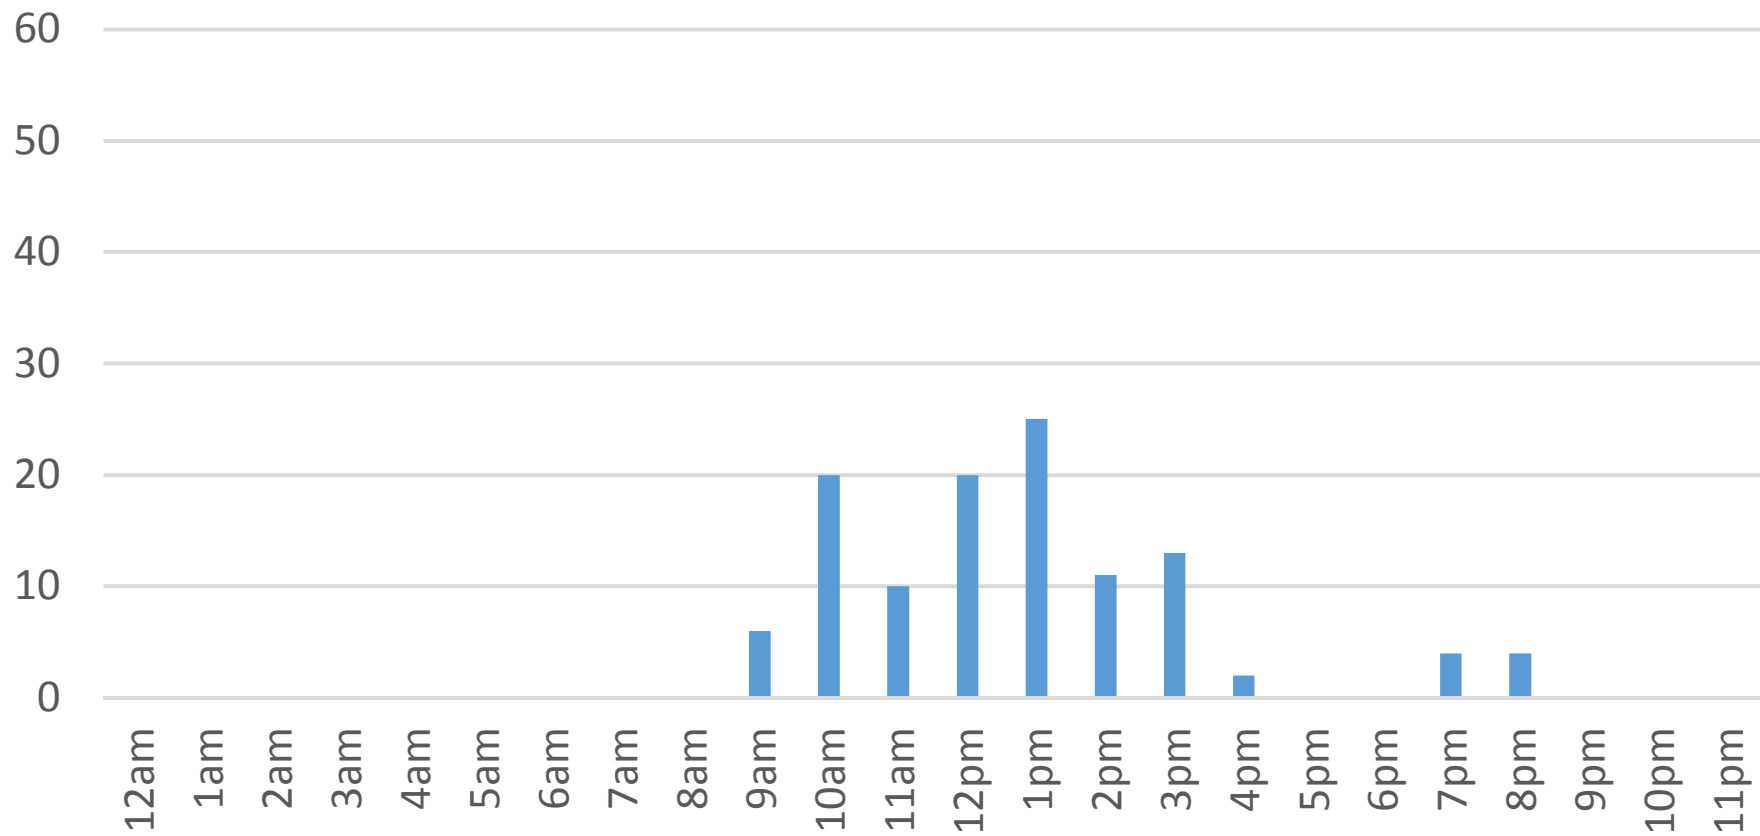

Locust Beach Trail

Saturday, November 05, 2016