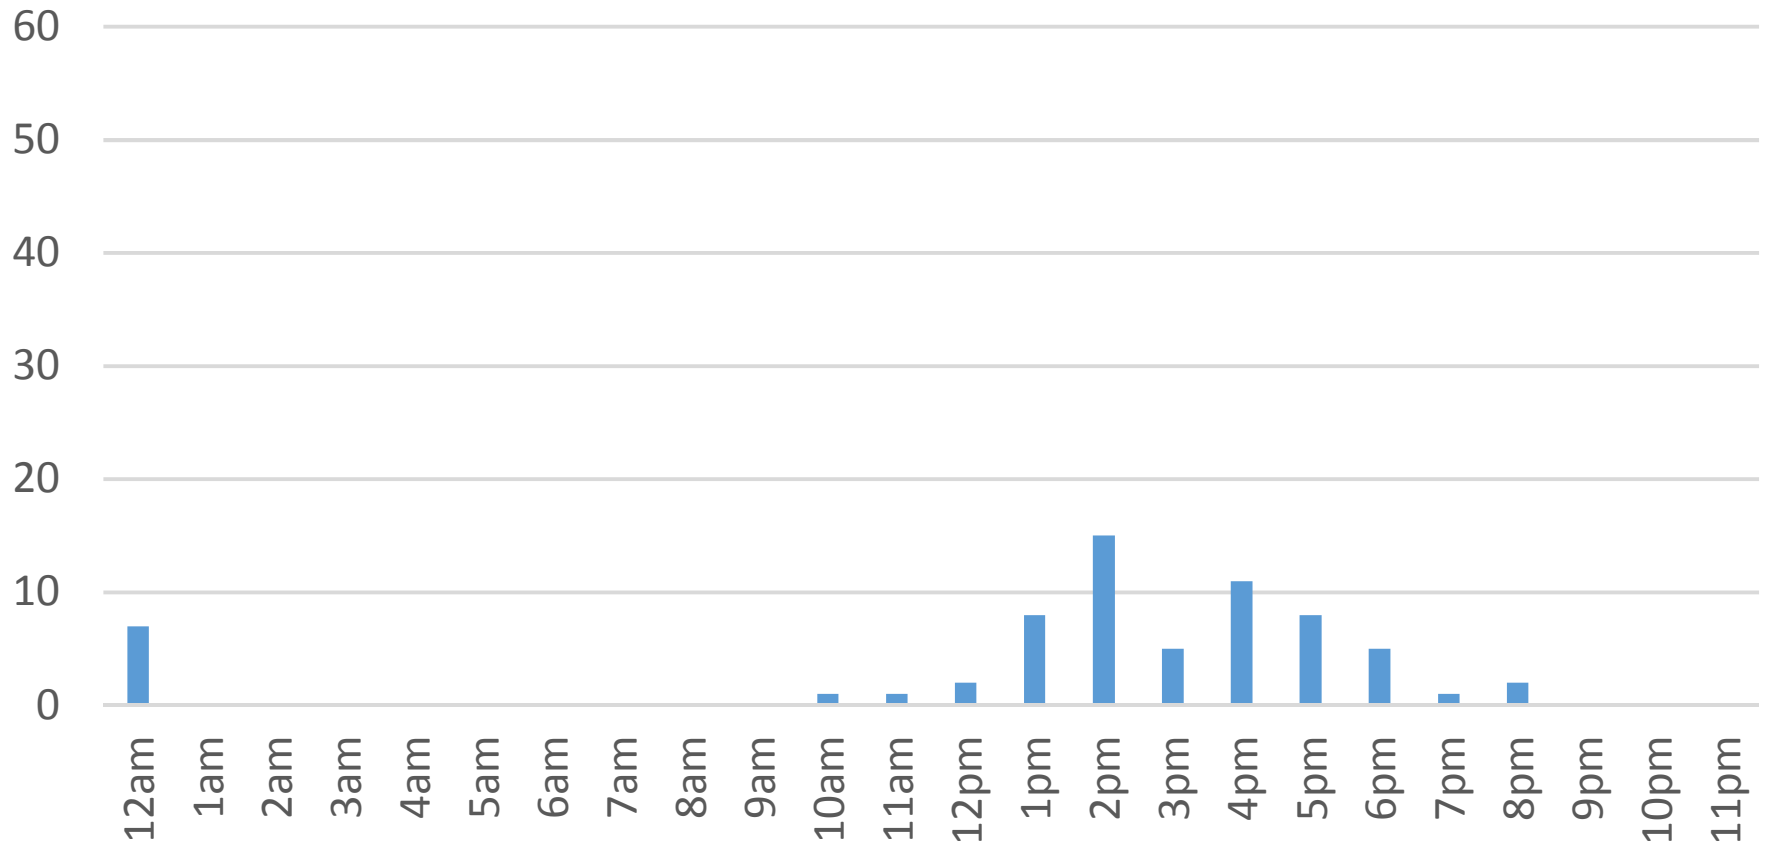

Locust Beach Trail

Thursday, November 17, 2016