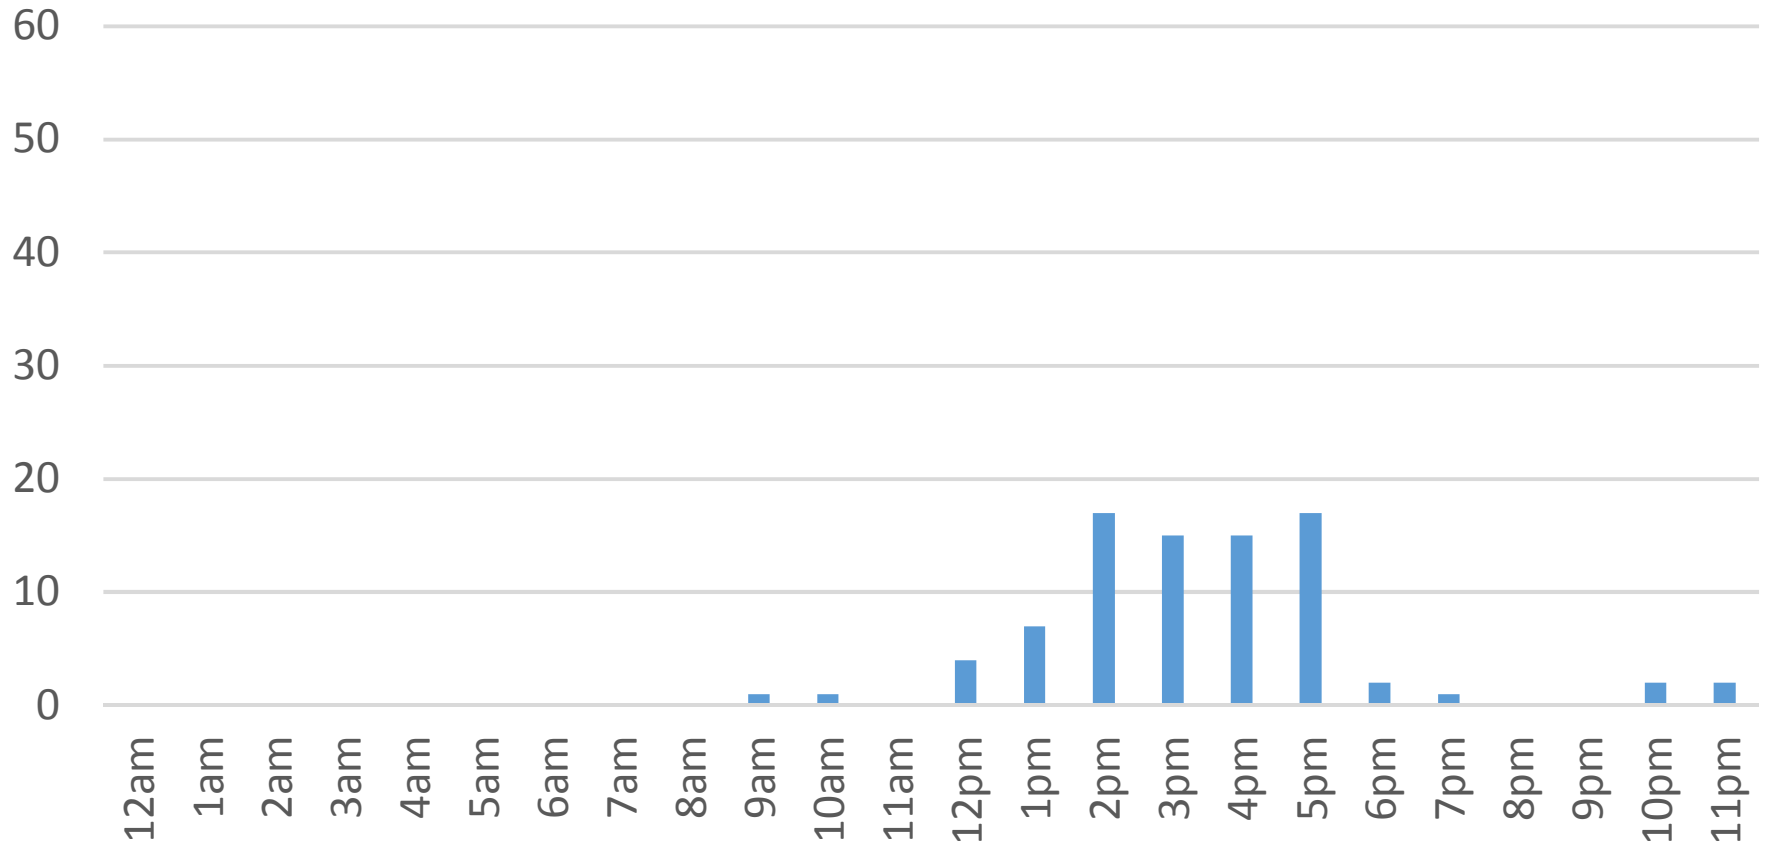

Wednesday, November 16, 2016

Locust Beach Trail

Thursday, November 17, 2016

Locust Beach Trail

Friday, November 18, 2016

Locust Beach Trail

Saturday, November 19, 2016

Locust Beach Trail