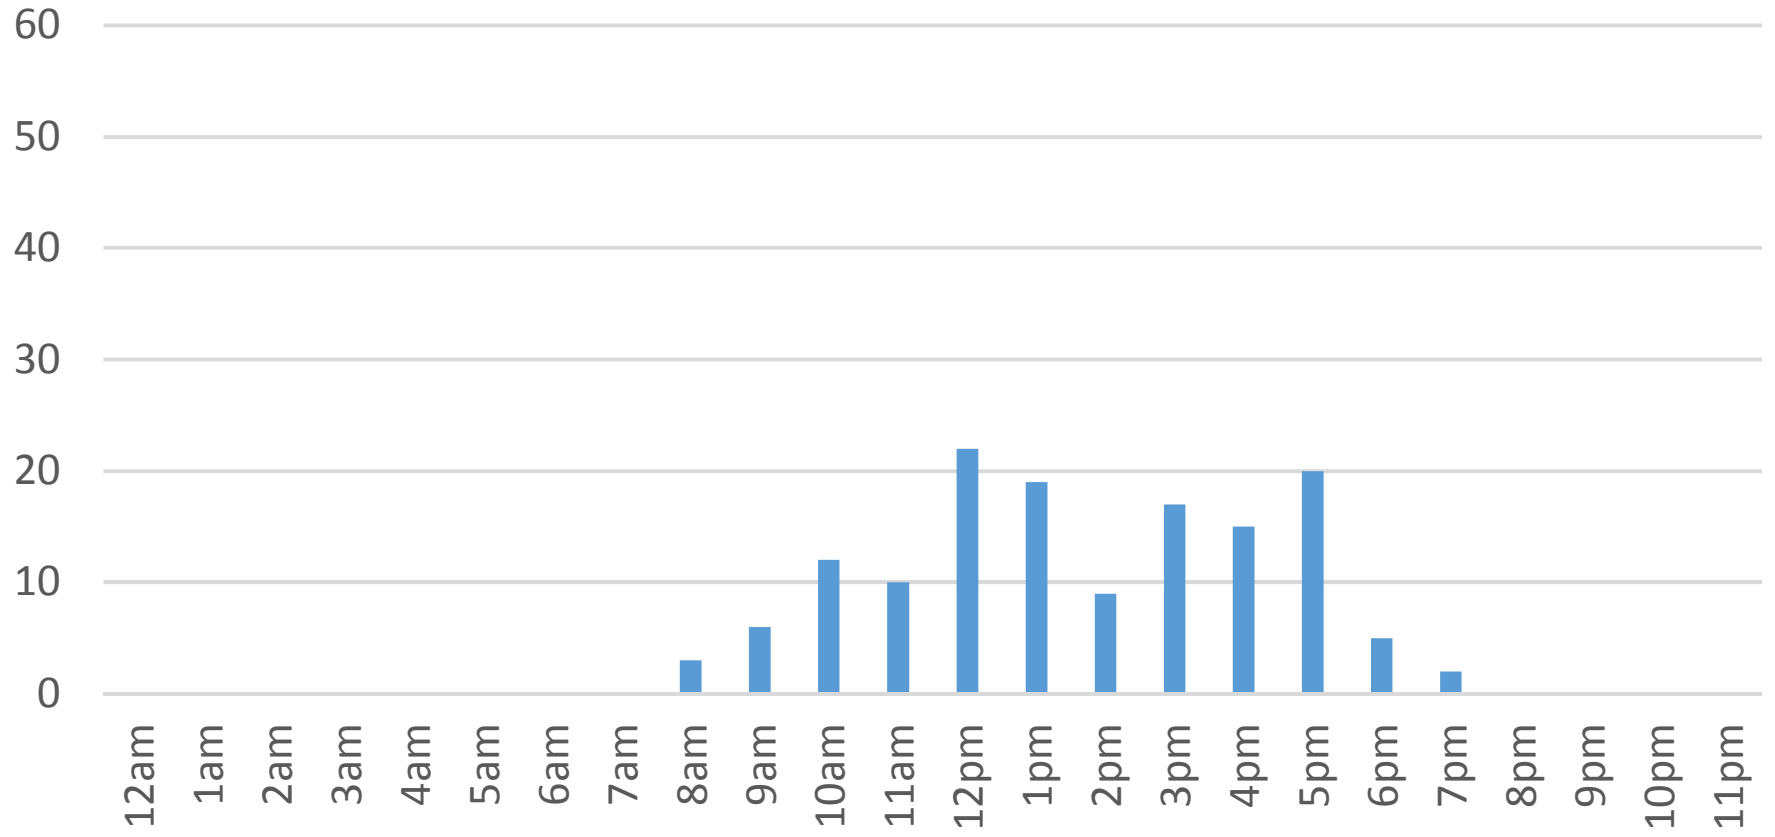

Locust Beach Trail

Sunday, November 06, 2016