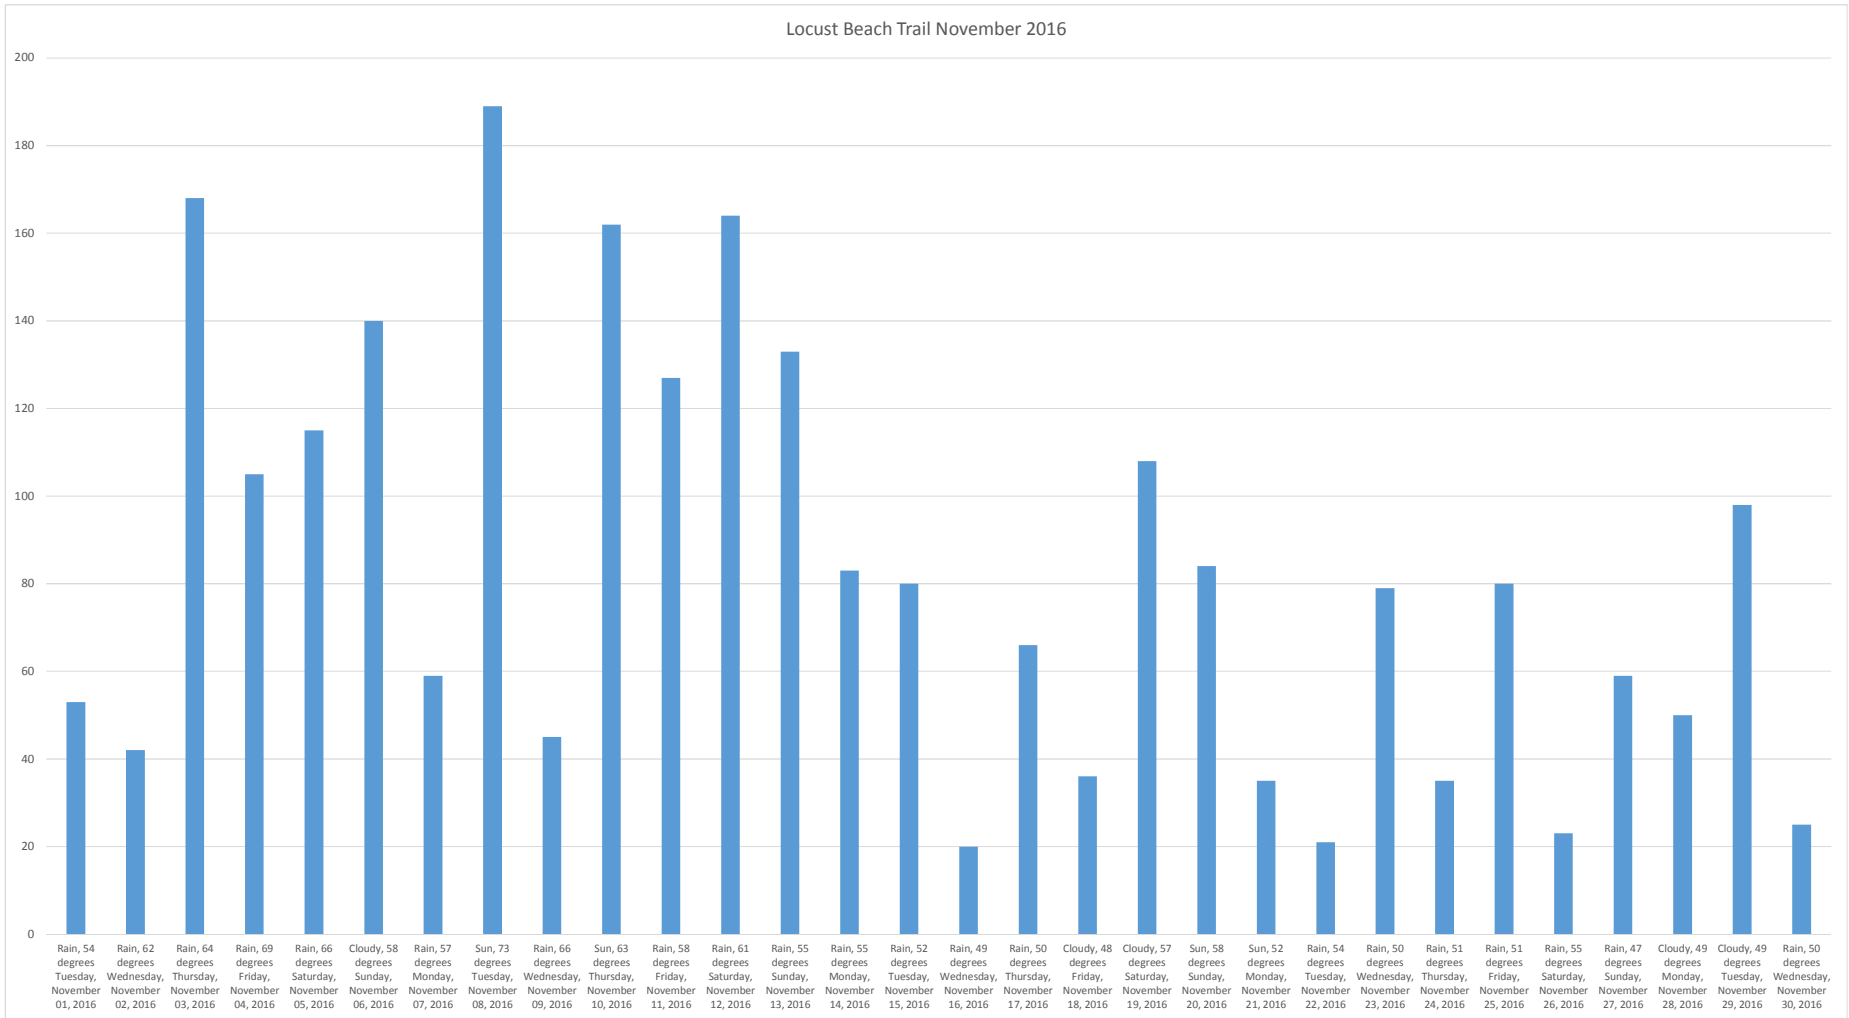

Locust Beach Trail Data Figures

Daily Average	83
Average Weekend Day	103
Average Weekday	75
Highest Daily Count	189
Busiest Day of the Week	Tuesday, November 08, 2016
Weekly Profile	
Monday	9%
Tuesday	18%
Wednesday	8%
Thursday	17%
Friday	14%
Saturday	17%
Sunday	17%

Total = 2,484 Counts

Locust Beach Trail

Tuesday, November 01, 2016

Locust Beach Trail

Wednesday, November 02, 2016

Locust Beach Trail

Thursday, November 03, 2016

Locust Beach Trail