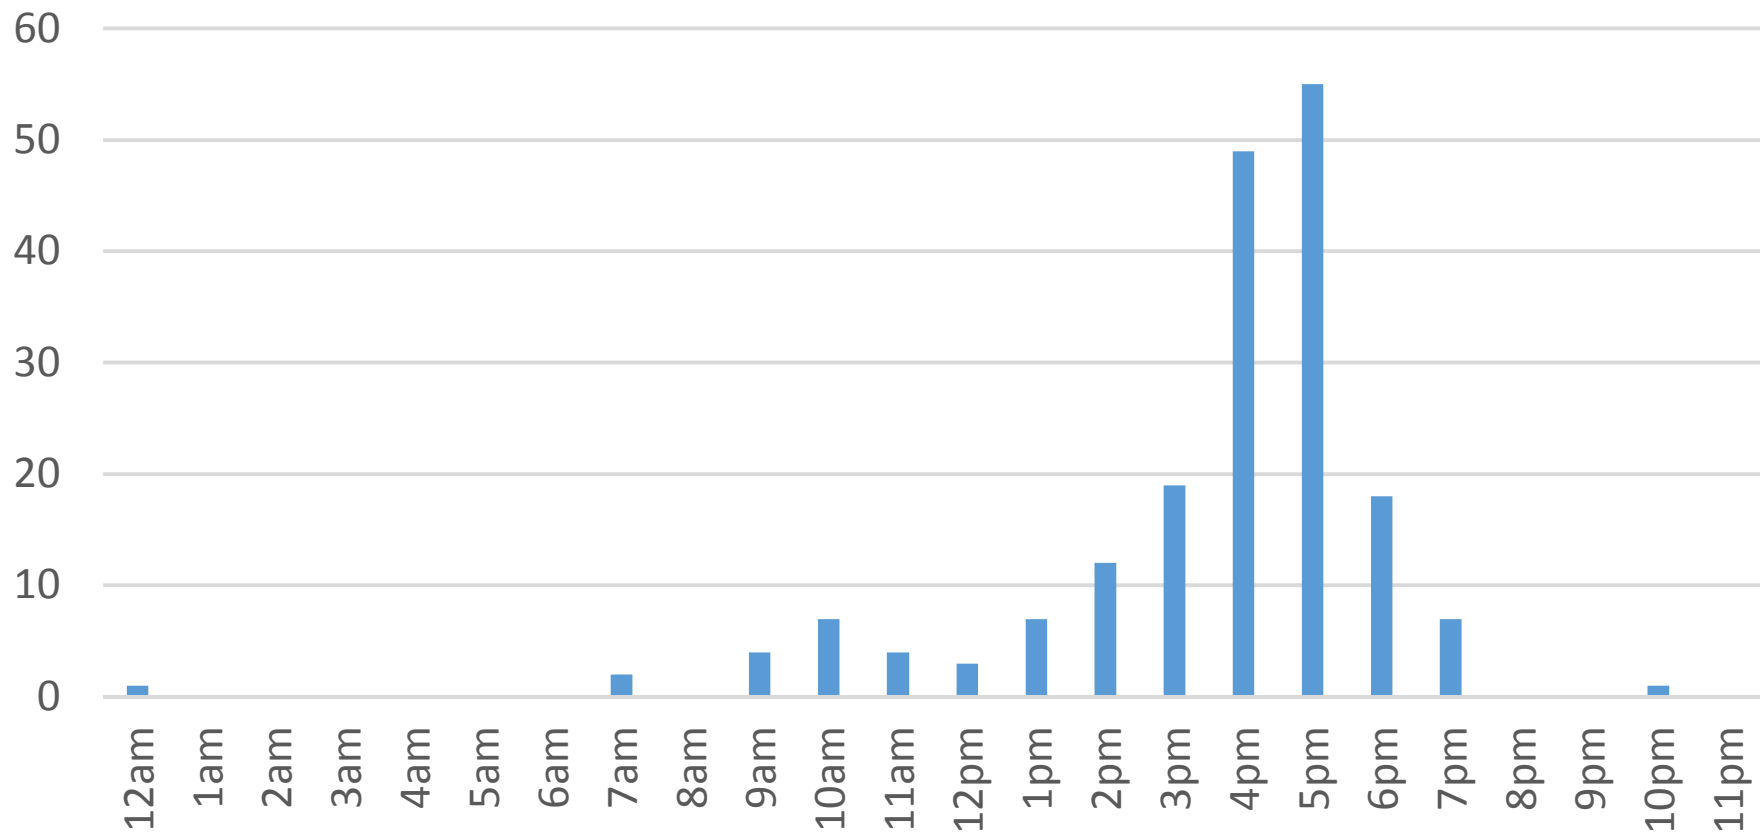

Friday, November 04, 2016

Locust Beach Trail

Saturday, November 05, 2016

Locust Beach Trail

Sunday, November 06, 2016

Locust Beach Trail

Monday, November 07, 2016

Locust Beach Trail