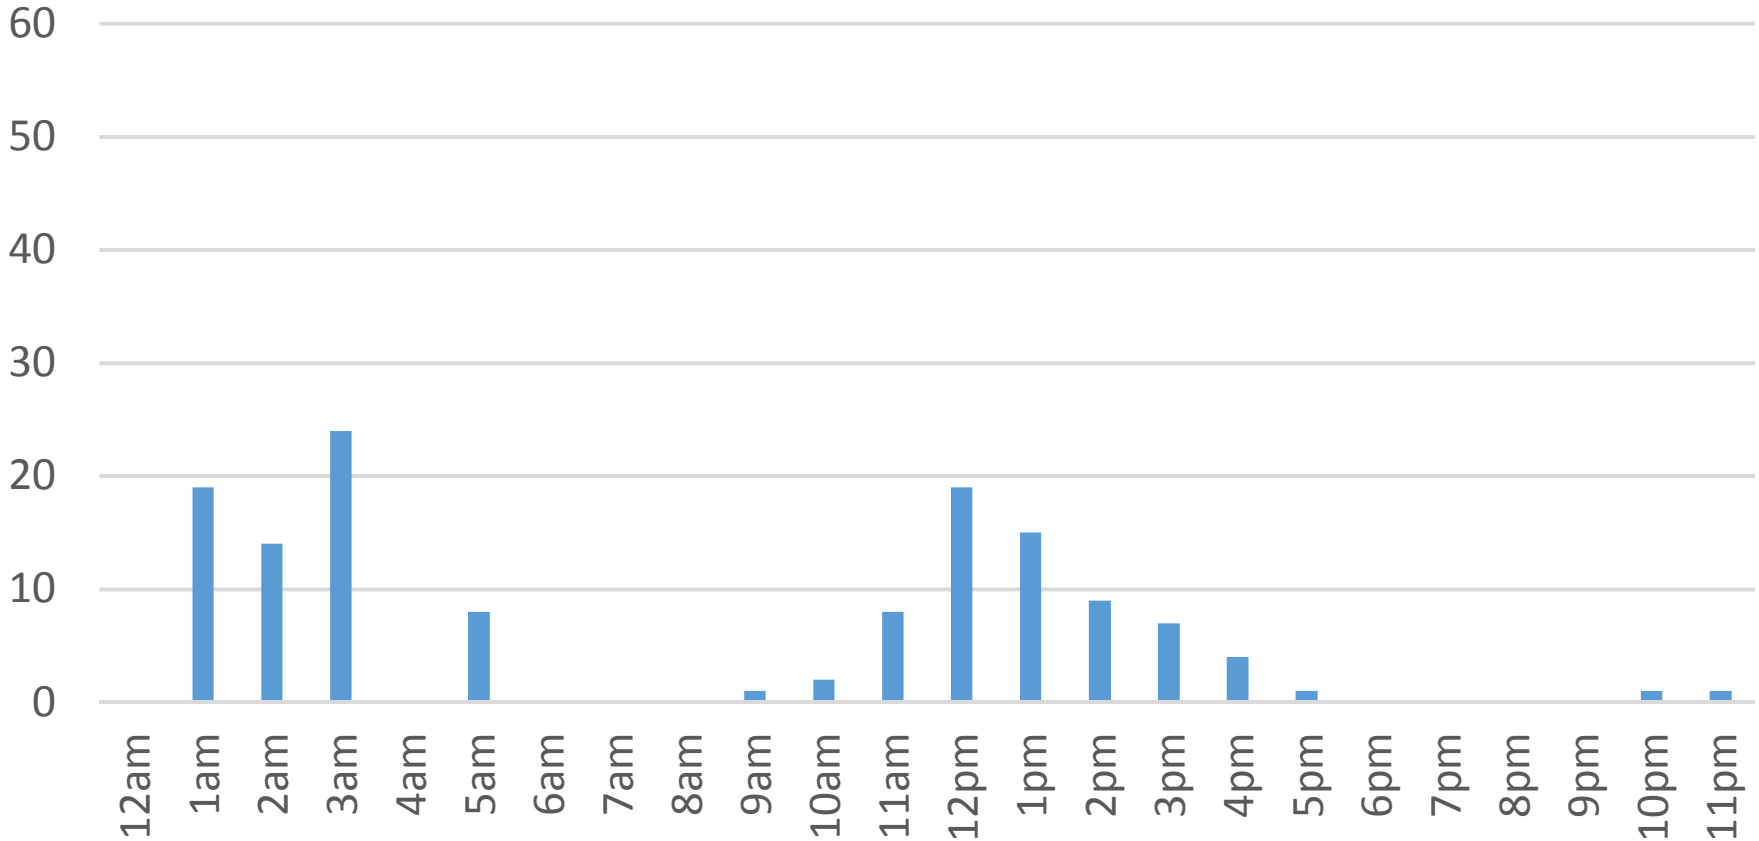

Locust Beach Trail

Sunday, November 13, 2016