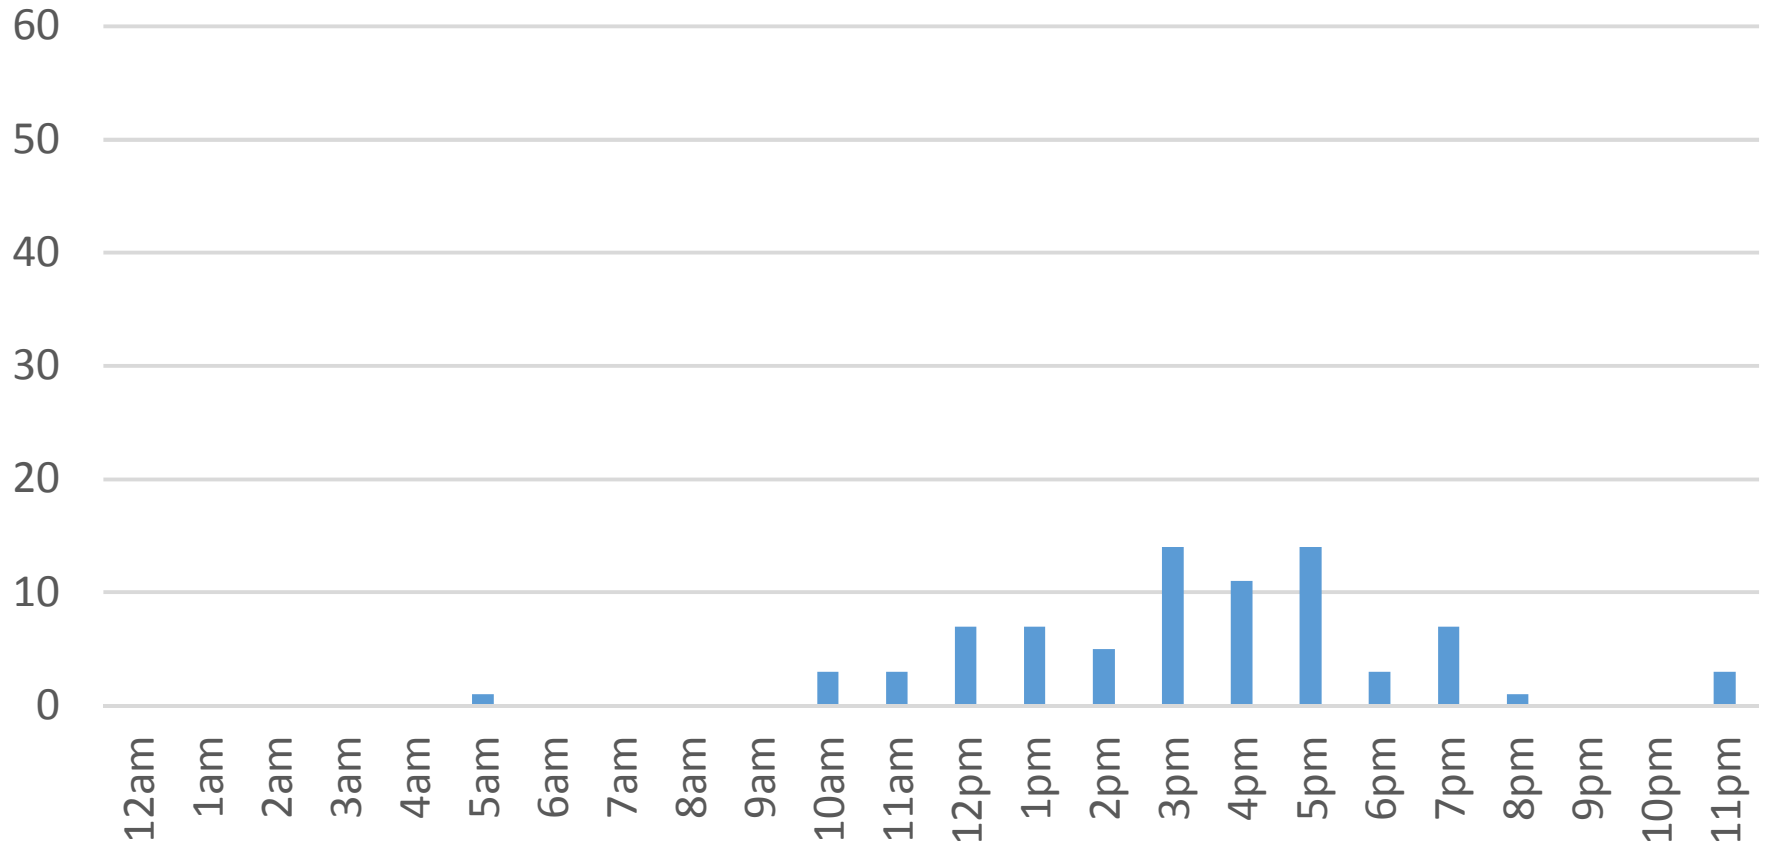

Sunday, November 20, 2016

Locust Beach Trail

Monday, November 21, 2016

Locust Beach Trail

Tuesday, November 22, 2016

Locust Beach Trail

Wednesday, November 23, 2016

Locust Beach Trail

Thursday, November 24, 2016

Locust Beach Trail

Friday, November 25, 2016

Locust Beach Trail

Saturday, November 26, 2016

Locust Beach Trail

Sunday, November 27, 2016

Locust Beach Trail