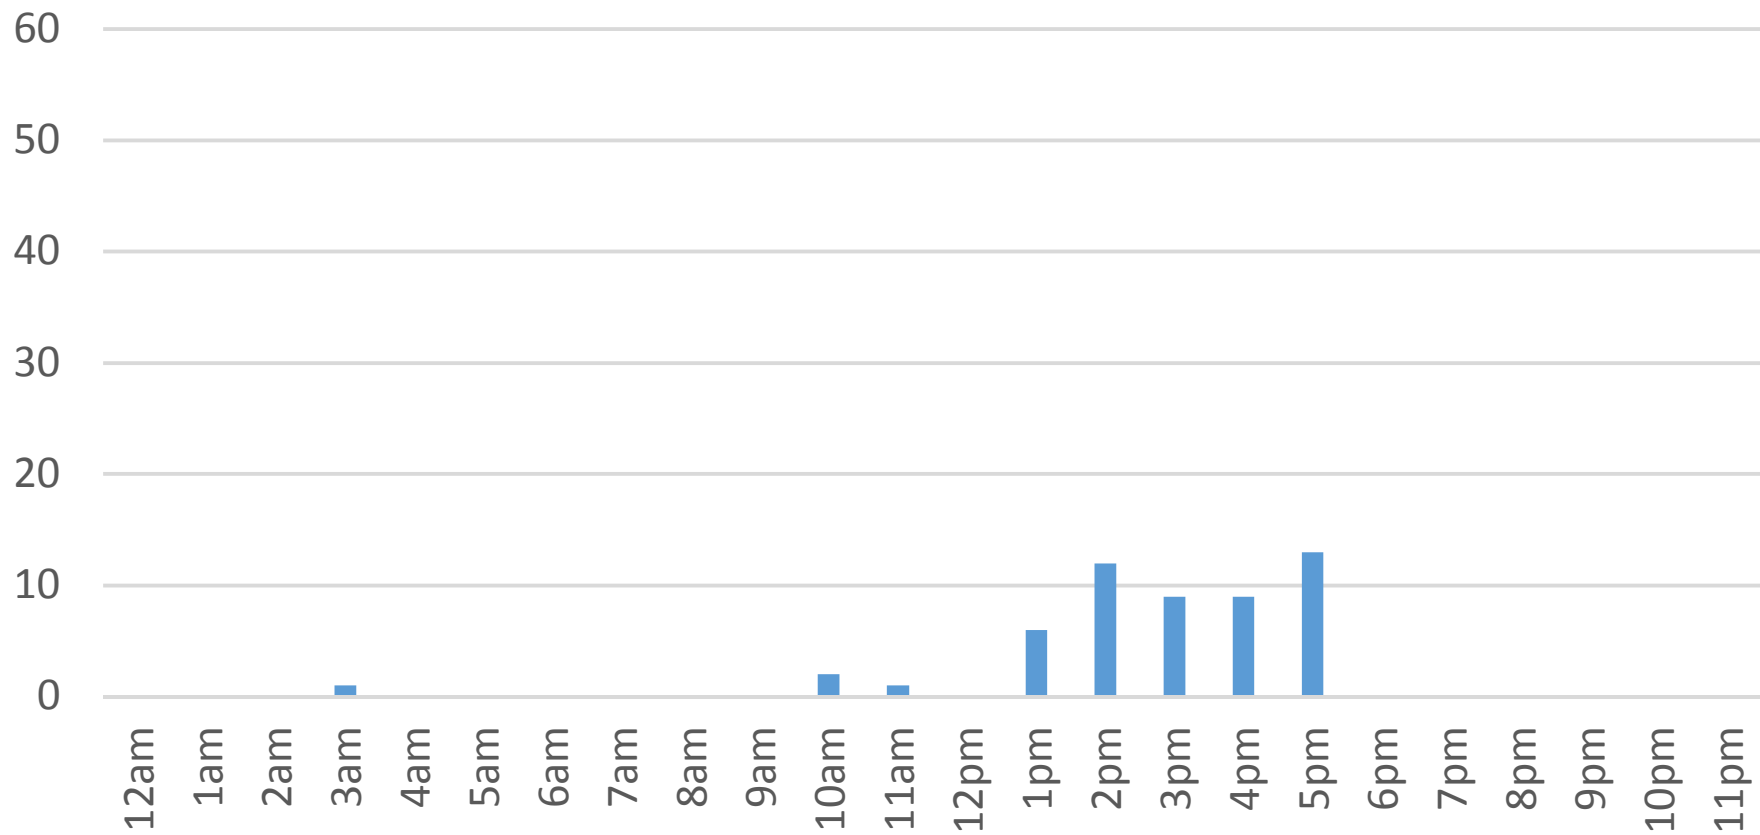

Locust Beach Trail Data Figures

Daily Average	83
Average Weekend Day	103
Average Weekday	75
Highest Daily Count	189
Busiest Day of the Week	Tuesday, November 08, 2016
Weekly Profile	
Monday	9%
Tuesday	18%
Wednesday	8%
Thursday	17%
Friday	14%
Saturday	17%
Sunday	17%

Total = 2,484 Counts

Locust Beach Trail

Tuesday, November 01, 2016

Locust Beach Trail

Wednesday, November 02, 2016

Locust Beach Trail

Thursday, November 03, 2016

Locust Beach Trail