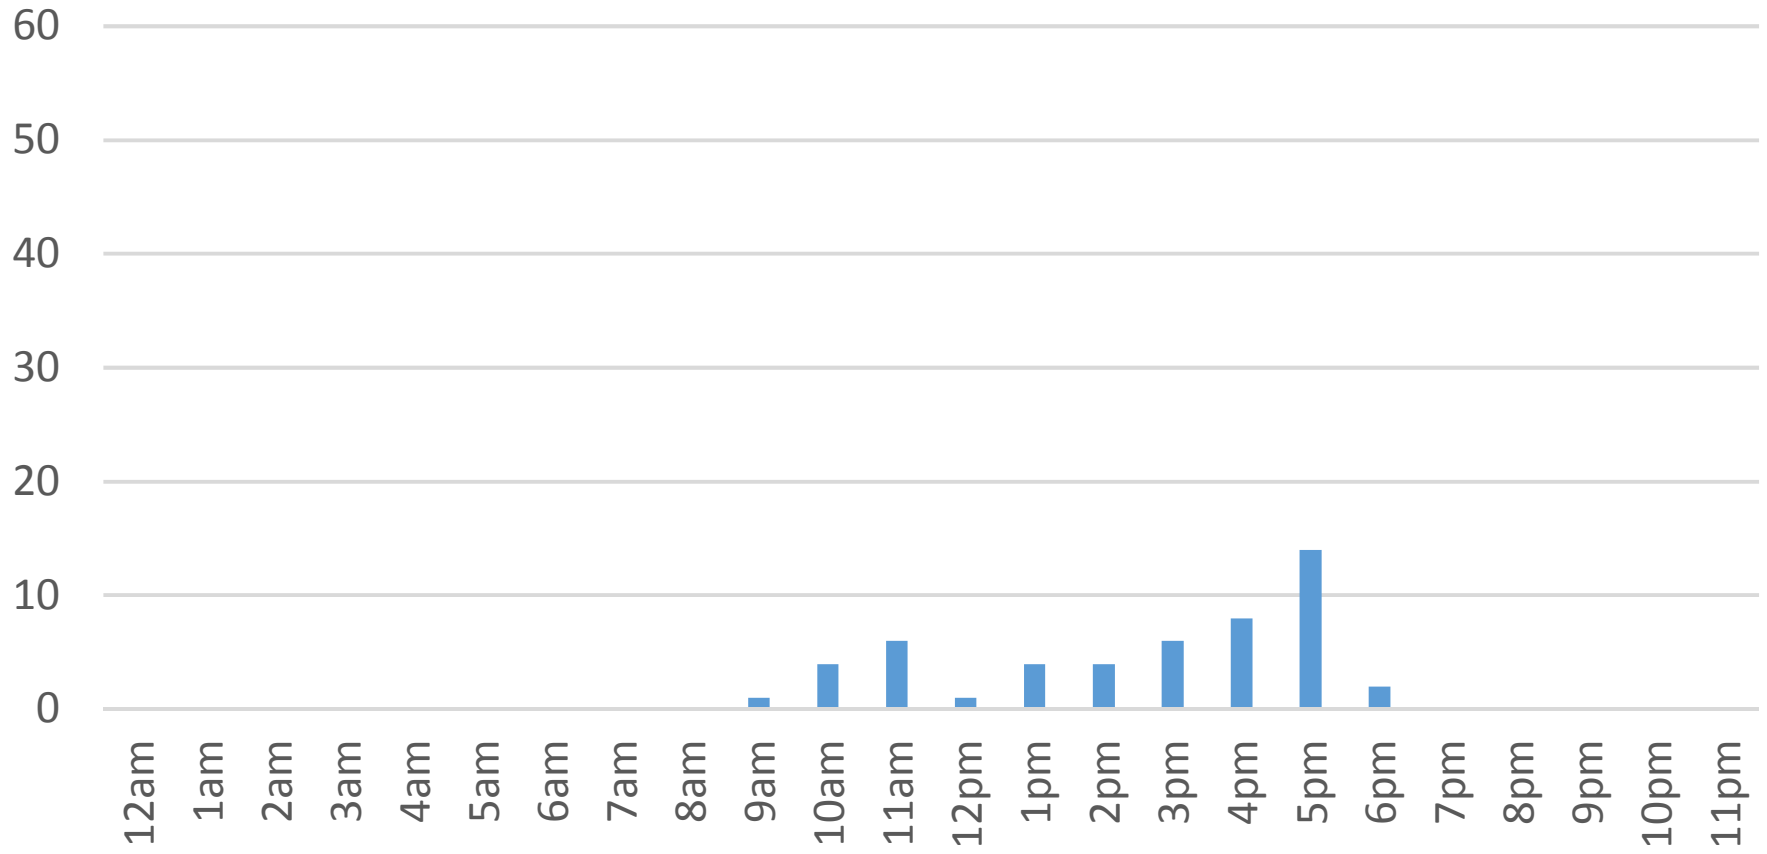

Thursday, November 24, 2016

Locust Beach Trail

Friday, November 25, 2016

Locust Beach Trail

Saturday, November 26, 2016

Locust Beach Trail

Sunday, November 27, 2016

Locust Beach Trail

Monday, November 28, 2016

Locust Beach Trail

Tuesday, November 29, 2016

Locust Beach Trail

Wednesday, November 30, 2016