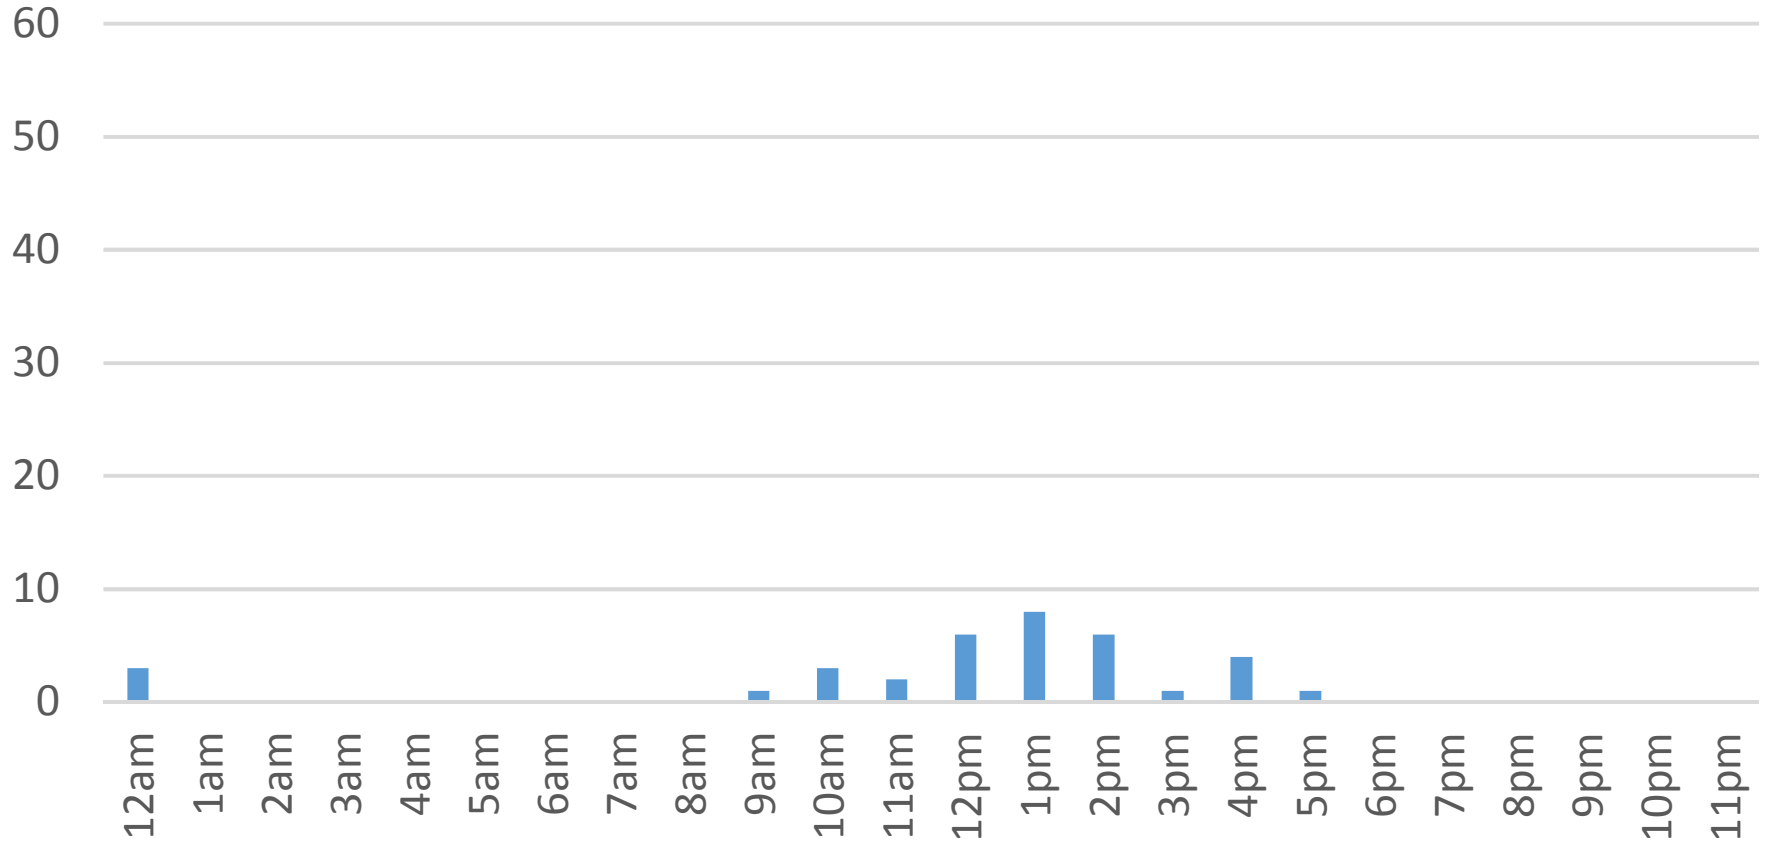

Sunday, November 20, 2016

Locust Beach Trail

Monday, November 21, 2016

Locust Beach Trail

Tuesday, November 22, 2016

Locust Beach Trail

Wednesday, November 23, 2016

Locust Beach Trail

Thursday, November 24, 2016

Locust Beach Trail

Friday, November 25, 2016

Locust Beach Trail

Saturday, November 26, 2016

Locust Beach Trail

Sunday, November 27, 2016

Locust Beach Trail