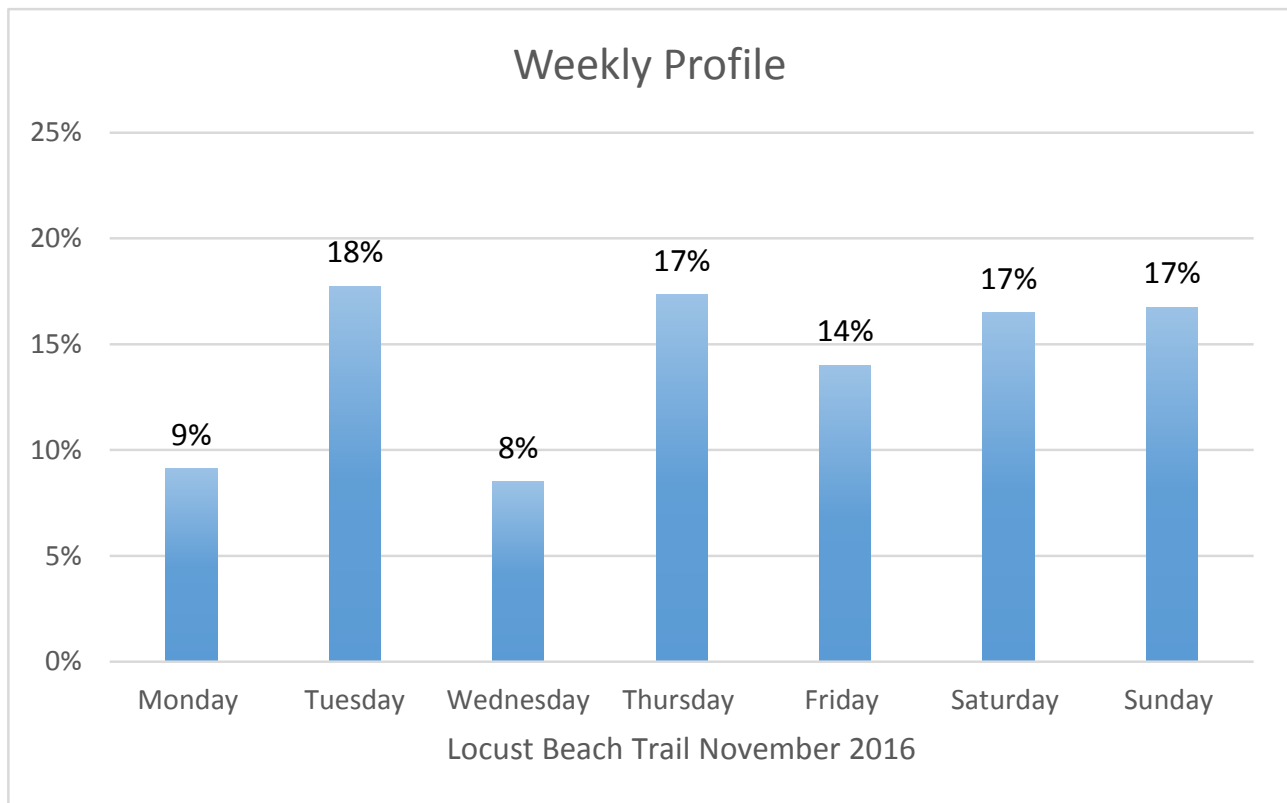

Locust Beach Trail Data Figures

Daily Average	83
Average Weekend Day	103
Average Weekday	75
Highest Daily Count	189
Busiest Day of the Week	Tuesday, November 08, 2016
Weekly Profile	
Monday	9%
Tuesday	18%
Wednesday	8%
Thursday	17%
Friday	14%
Saturday	17%
Sunday	17%

Total = 2,484 Counts

Locust Beach Trail

Tuesday, November 01, 2016

Locust Beach Trail

Wednesday, November 02, 2016

Locust Beach Trail

Thursday, November 03, 2016

Locust Beach Trail