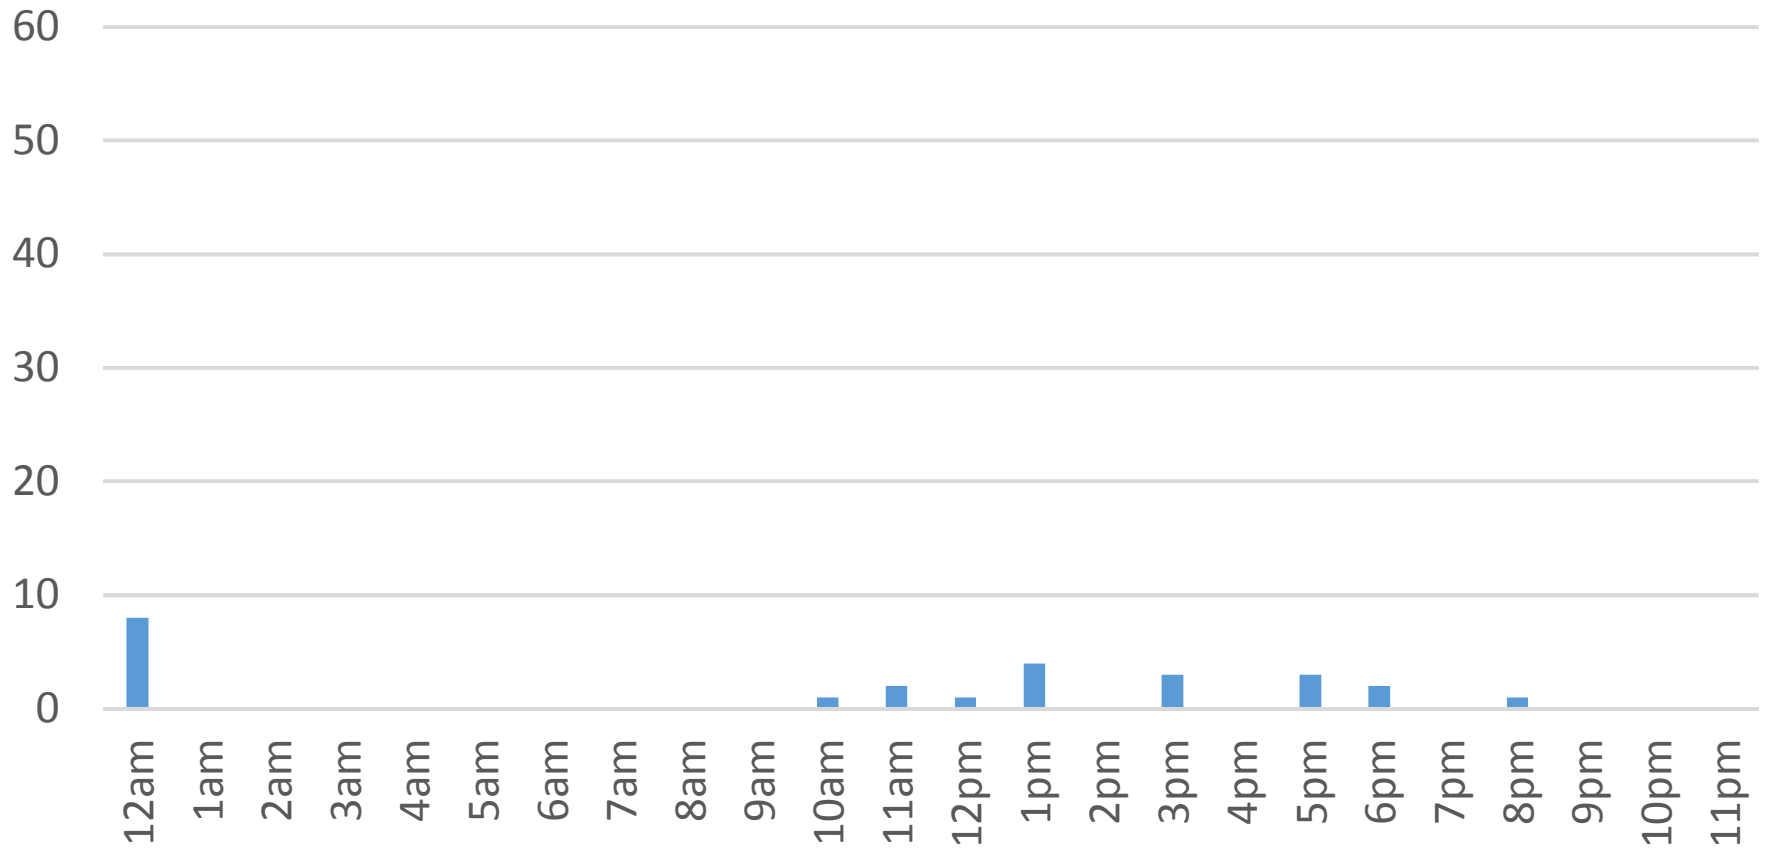

Thursday, November 24, 2016

Locust Beach Trail

Friday, November 25, 2016

Locust Beach Trail

Saturday, November 26, 2016

Locust Beach Trail

Sunday, November 27, 2016

Locust Beach Trail

Monday, November 28, 2016

Locust Beach Trail

Tuesday, November 29, 2016

Locust Beach Trail

Wednesday, November 30, 2016