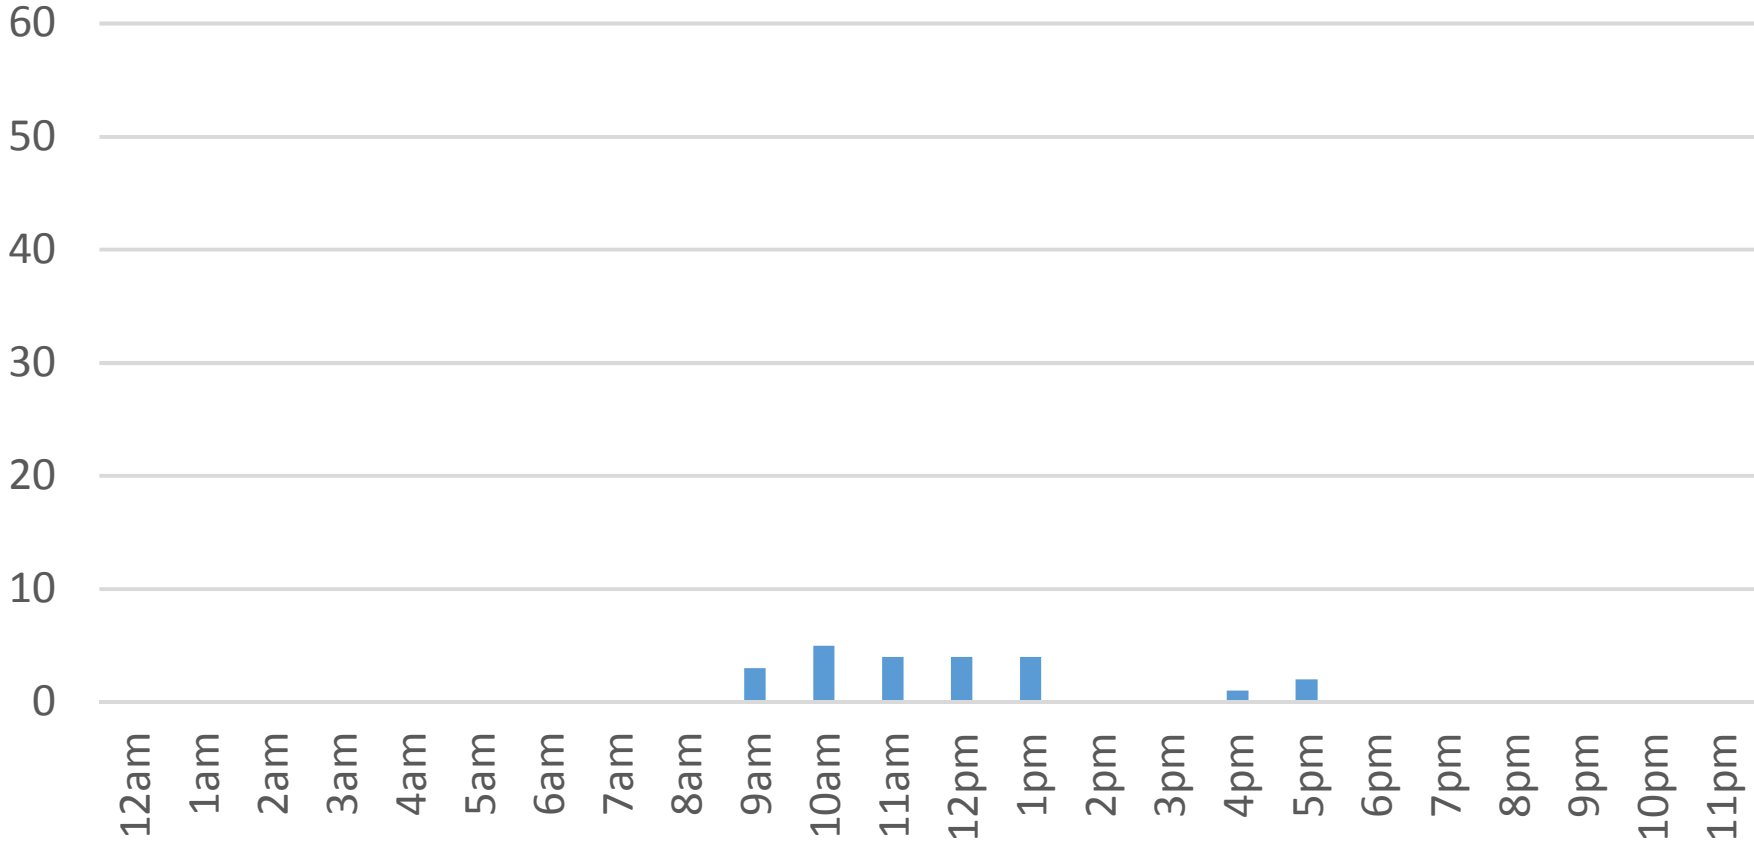

Sunday, November 20, 2016

Locust Beach Trail

Monday, November 21, 2016

Locust Beach Trail

Tuesday, November 22, 2016

Locust Beach Trail

Wednesday, November 23, 2016

Locust Beach Trail

Thursday, November 24, 2016

Locust Beach Trail

Friday, November 25, 2016

Locust Beach Trail

Saturday, November 26, 2016

Locust Beach Trail

Sunday, November 27, 2016

Locust Beach Trail