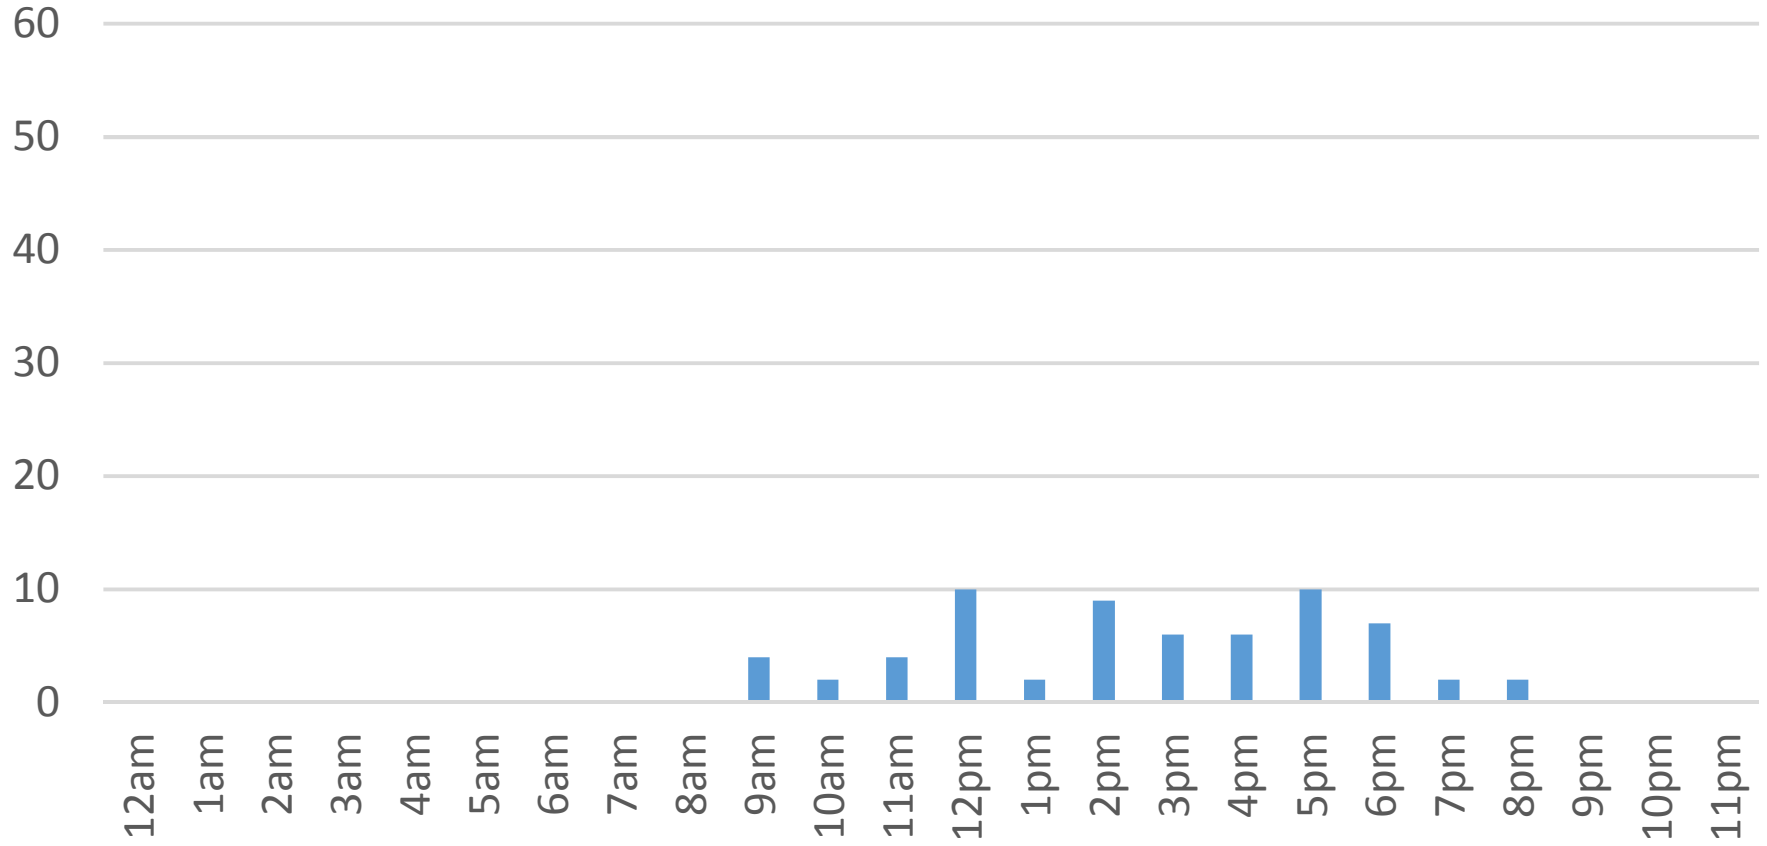

Waterfront Trail (ASB)

Thursday, November 17, 2016