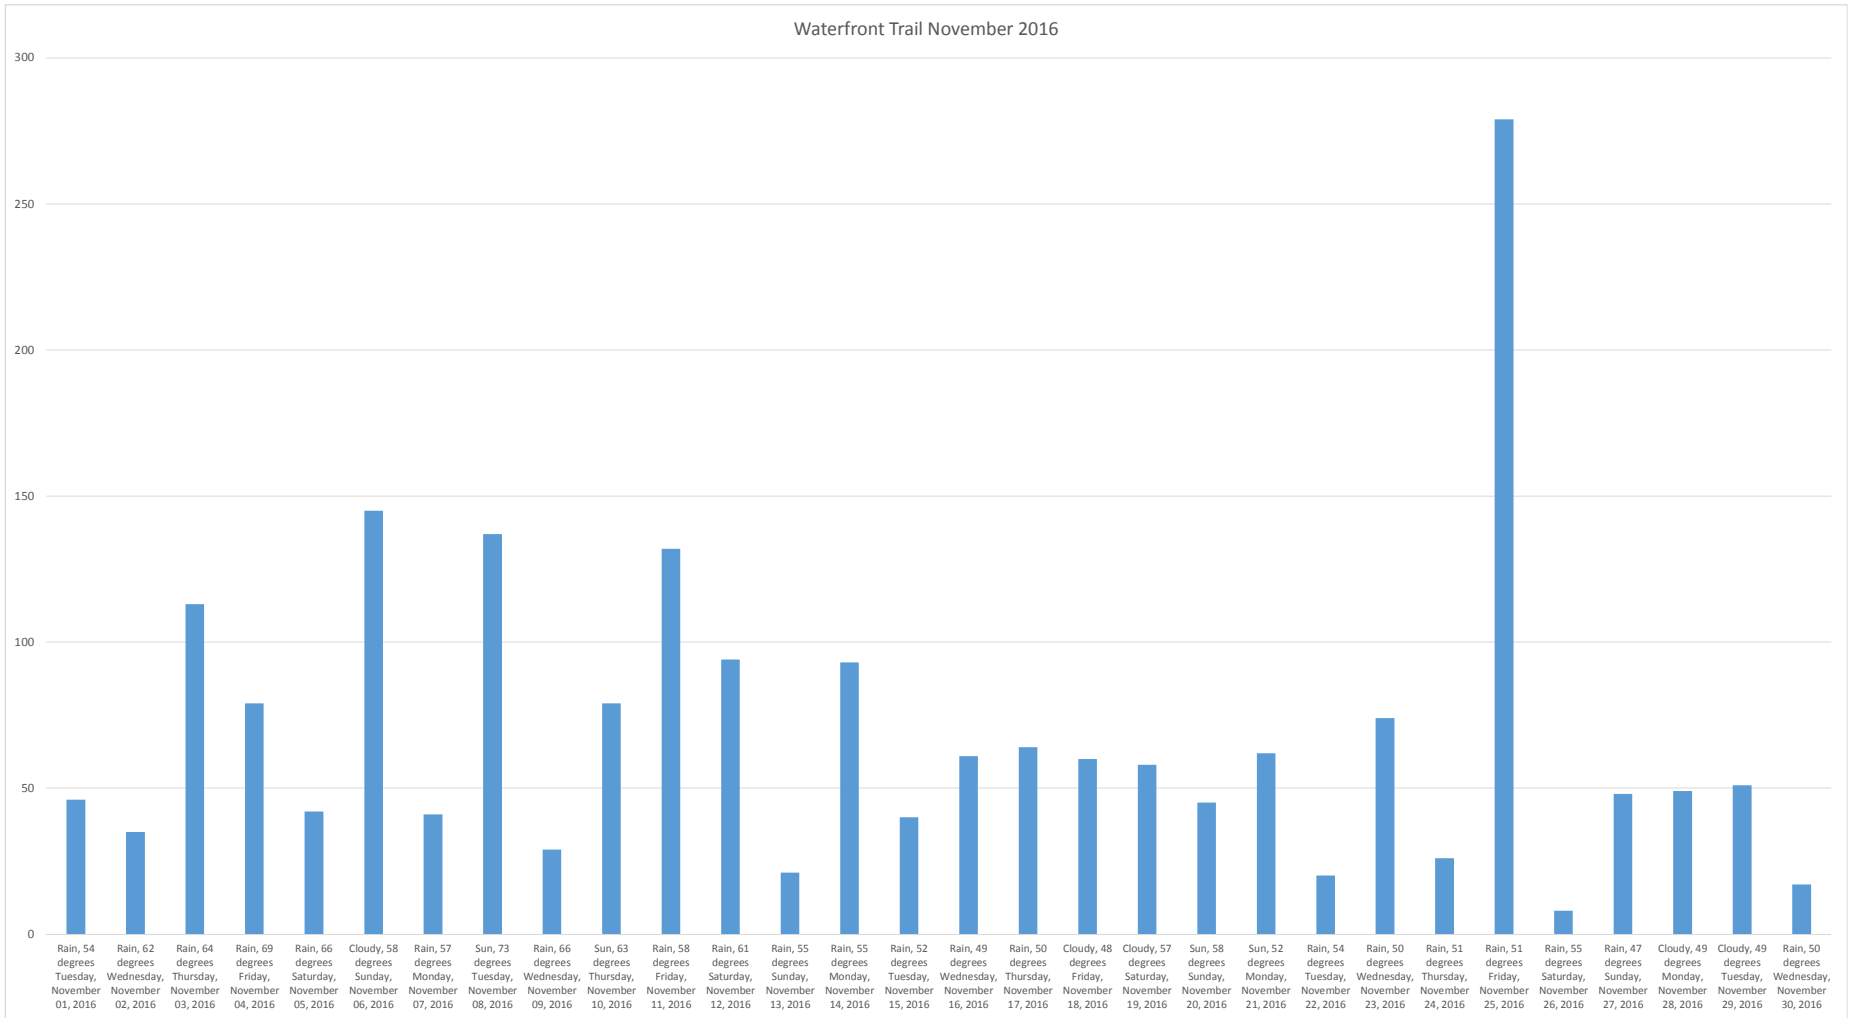

# Waterfront Trail (ASB) Data Figures

|                     |    |
|---------------------|----|
| Daily Average       | 68 |
| Average Weekend Day | 58 |
| Average Weekday     | 72 |

Highest Daily Count 279

Busiest Day of the Week Friday, November 25, 2016

## Weekly Profile

|           |     |
|-----------|-----|
| Monday    | 12% |
| Tuesday   | 14% |
| Wednesday | 11% |
| Thursday  | 14% |
| Friday    | 27% |
| Saturday  | 10% |
| Sunday    | 13% |

Total = 2,048 Counts