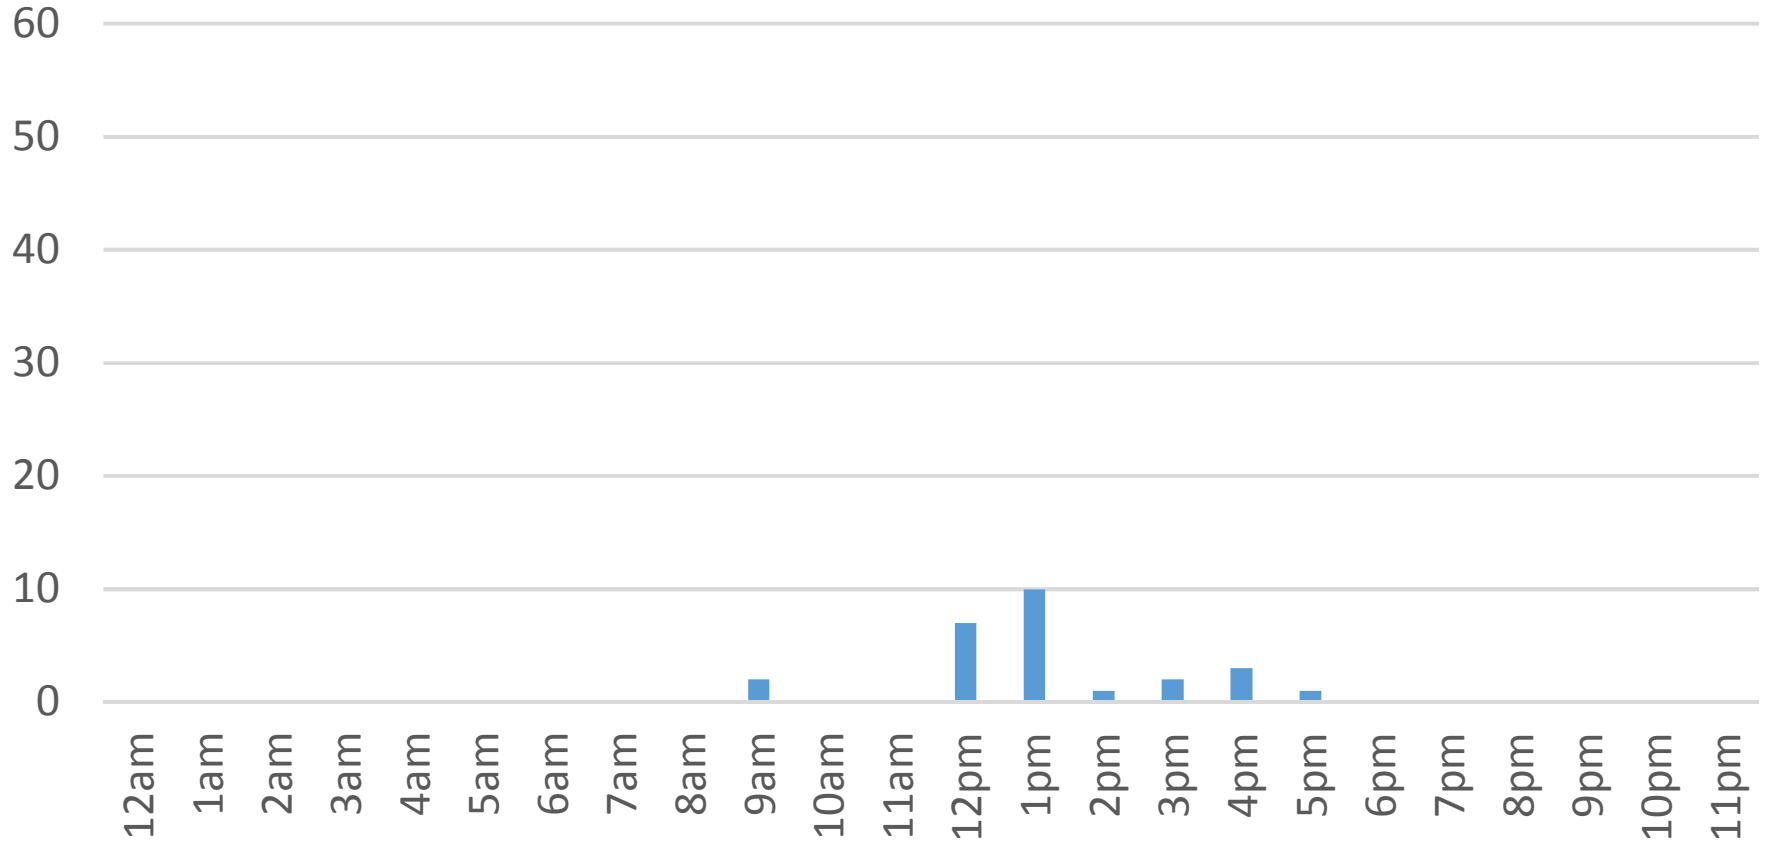

Waterfront Trail (ASB)

Thursday, November 24, 2016