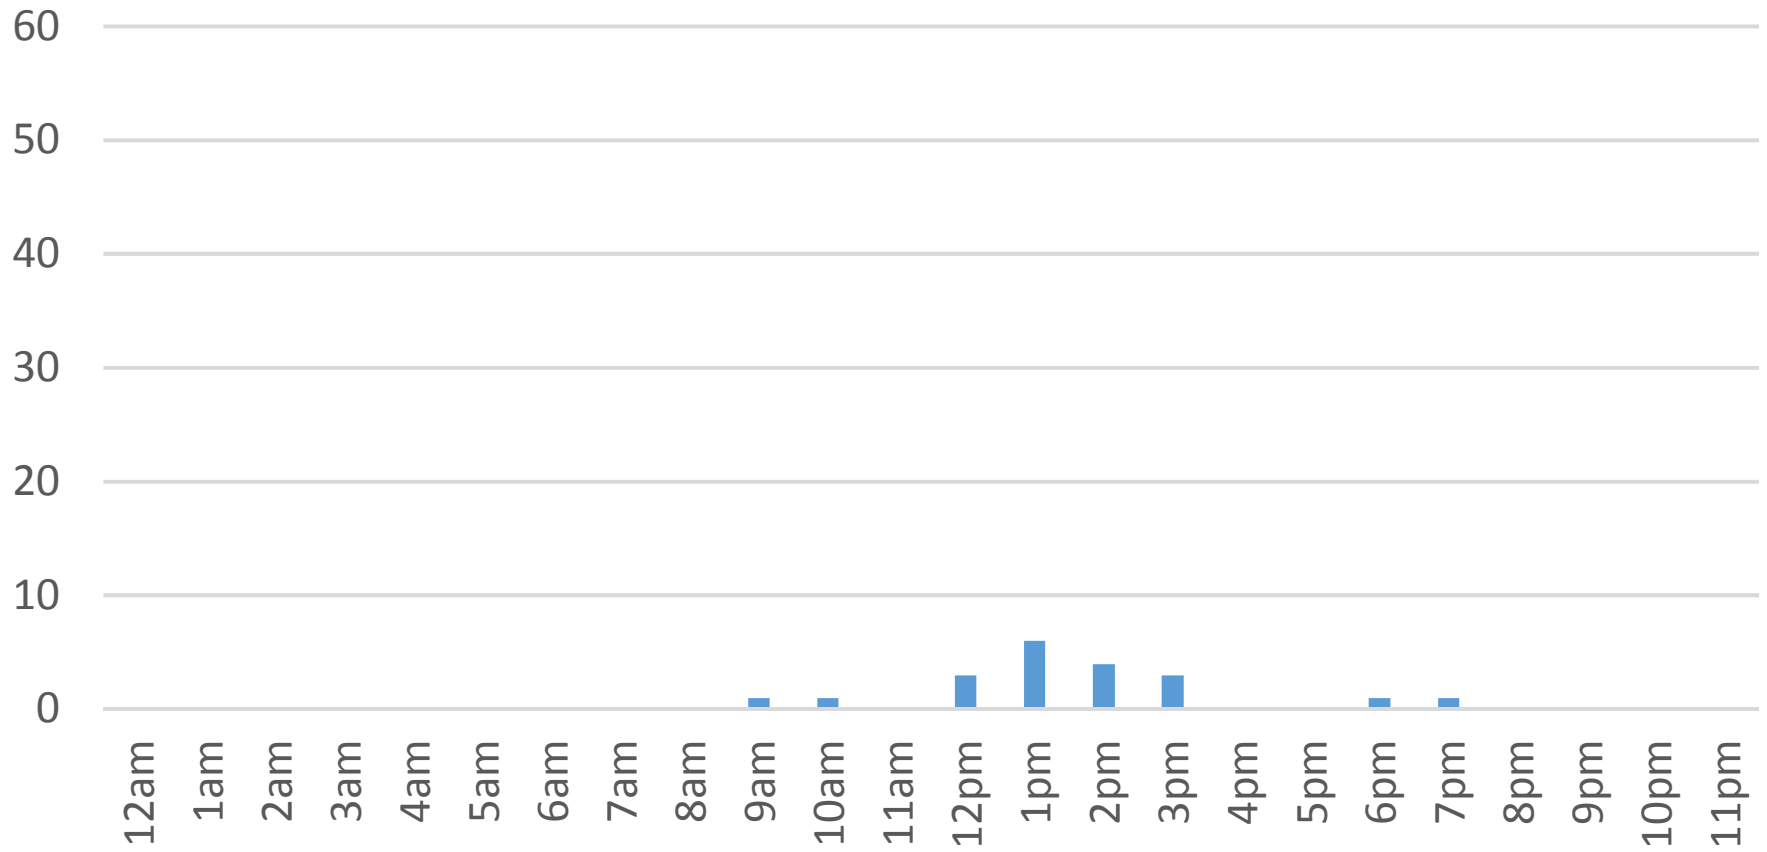

Waterfront Trail (ASB)

Tuesday, November 22, 2016