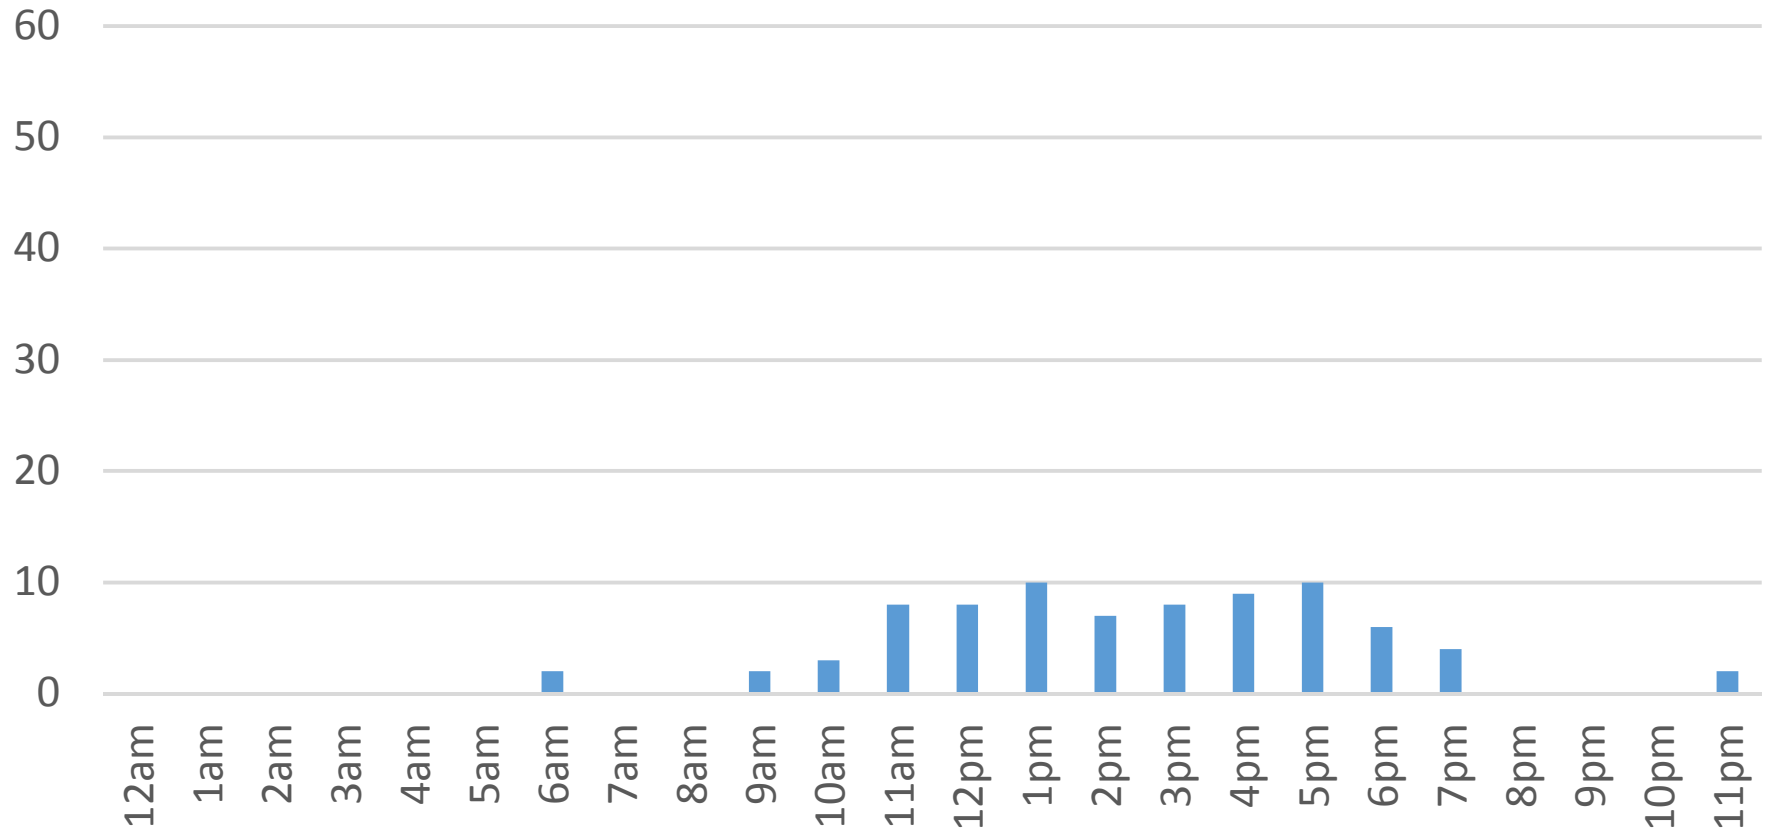

Waterfront Trail (ASB)

Friday, November 04, 2016