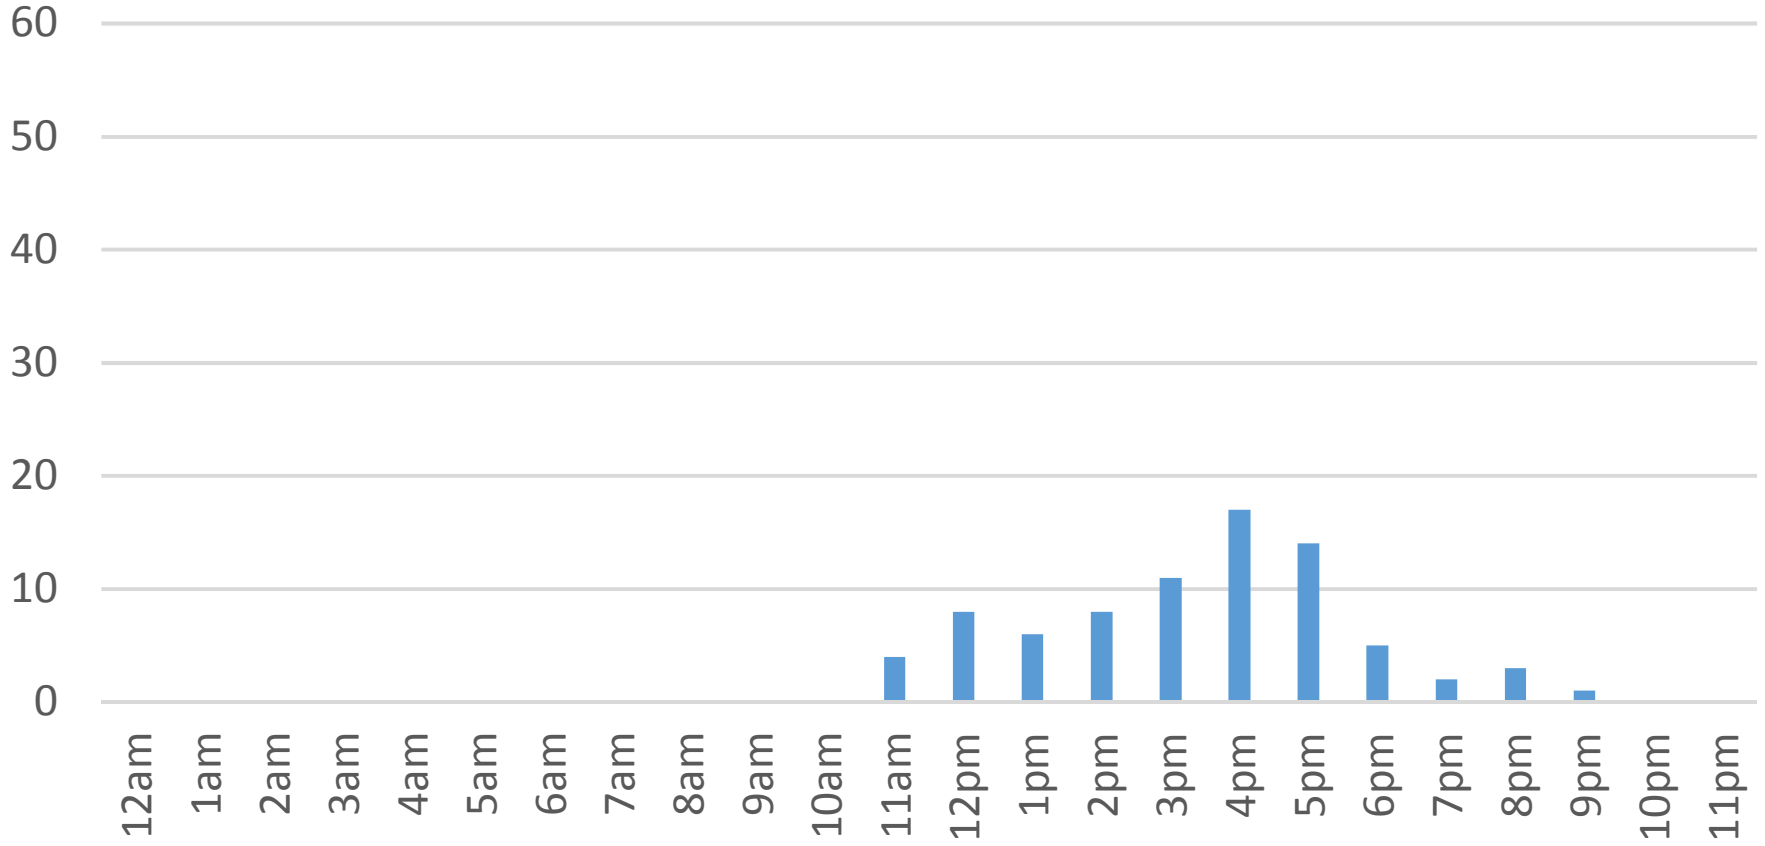

Waterfront Trail (ASB)

Thursday, November 10, 2016