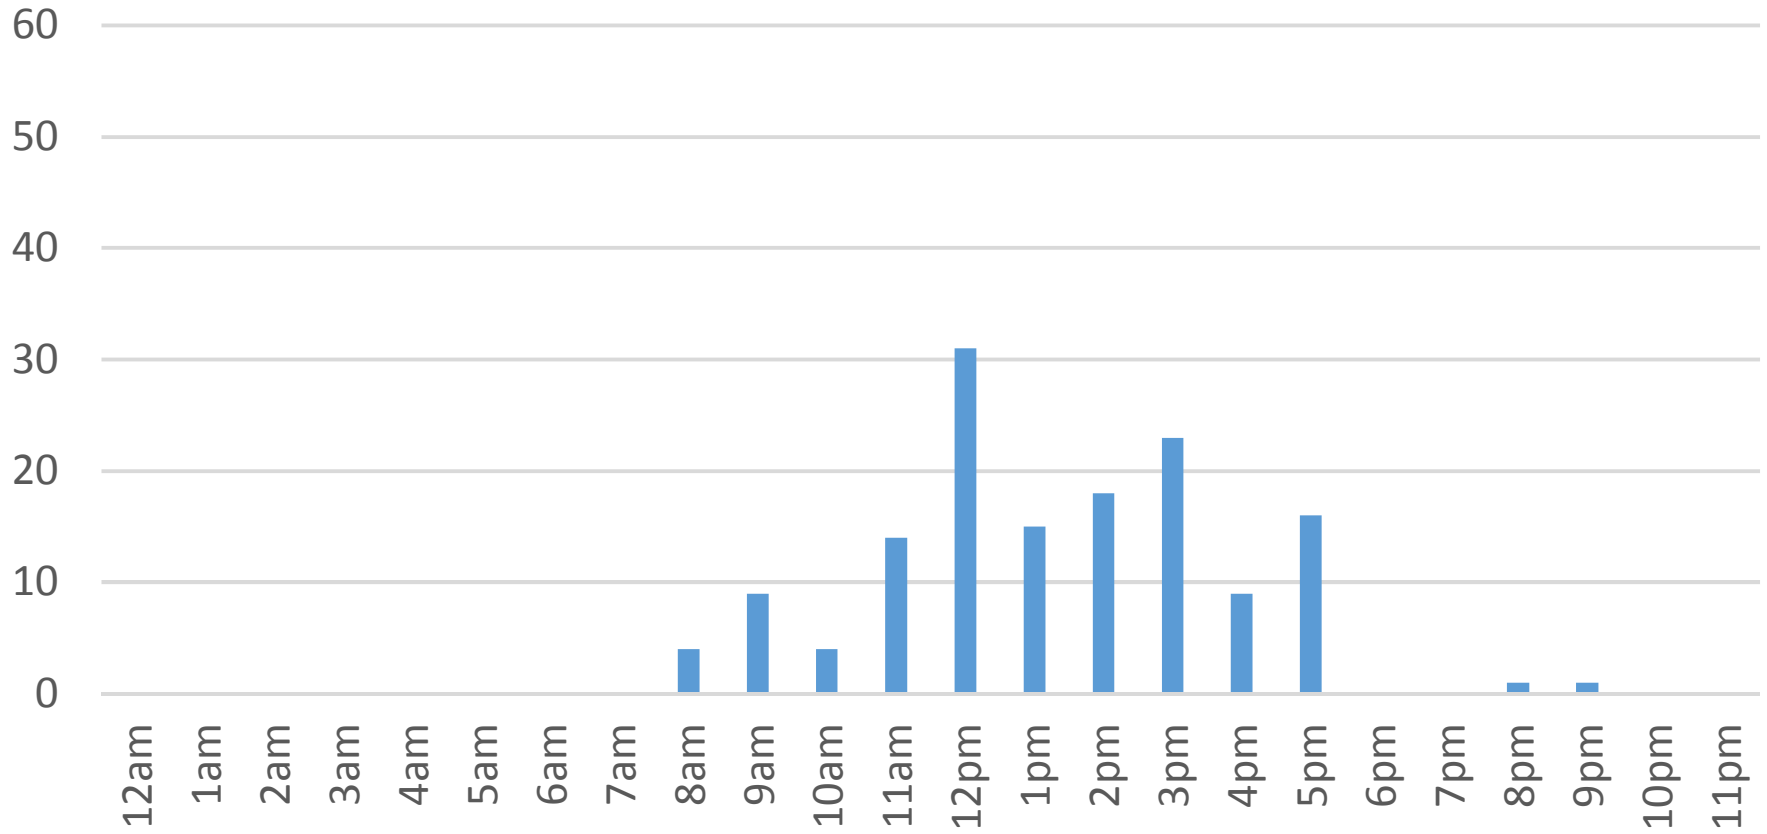

Waterfront Trail (ASB)

Sunday, November 06, 2016