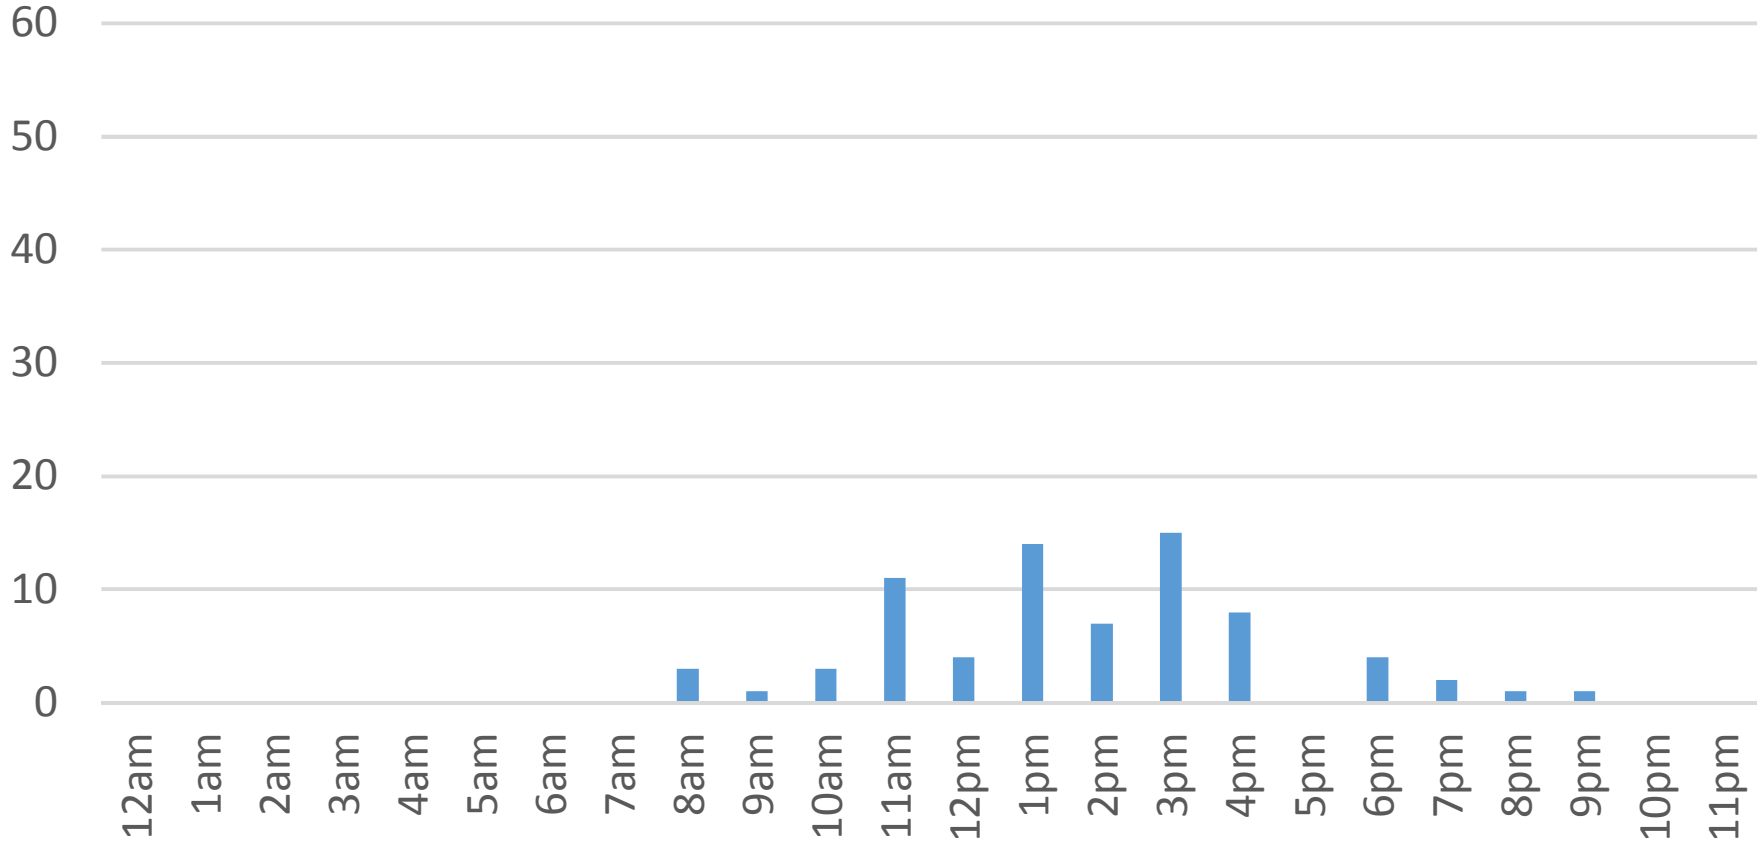

Waterfront Trail (ASB)

Wednesday, November 23, 2016