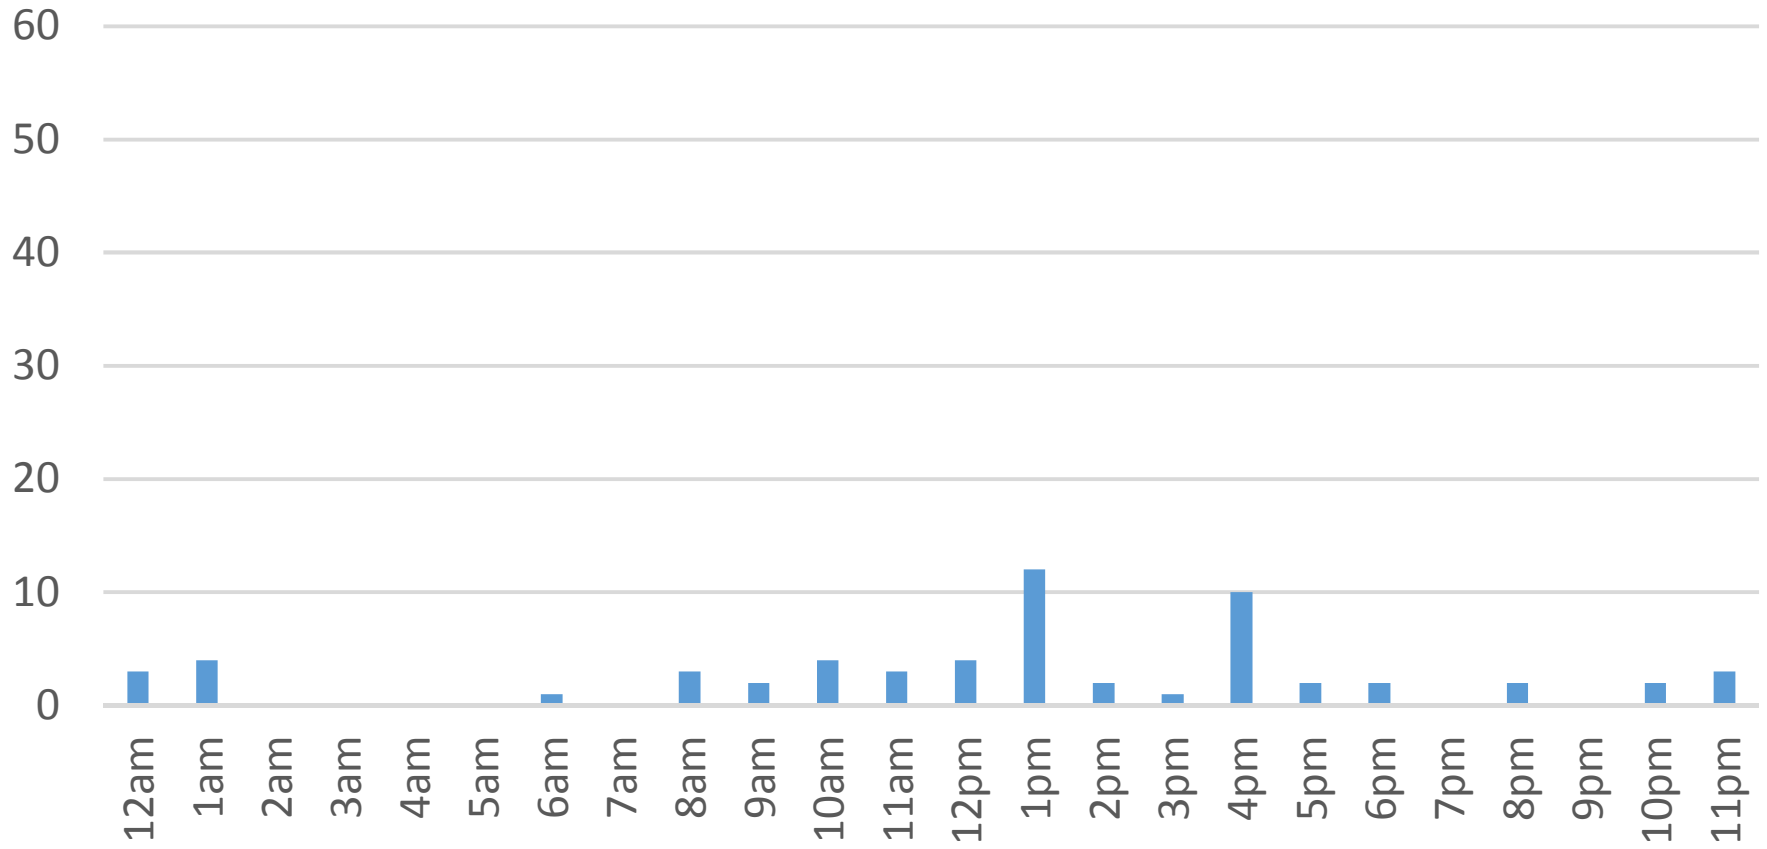

Waterfront Trail (ASB)

Friday, November 18, 2016