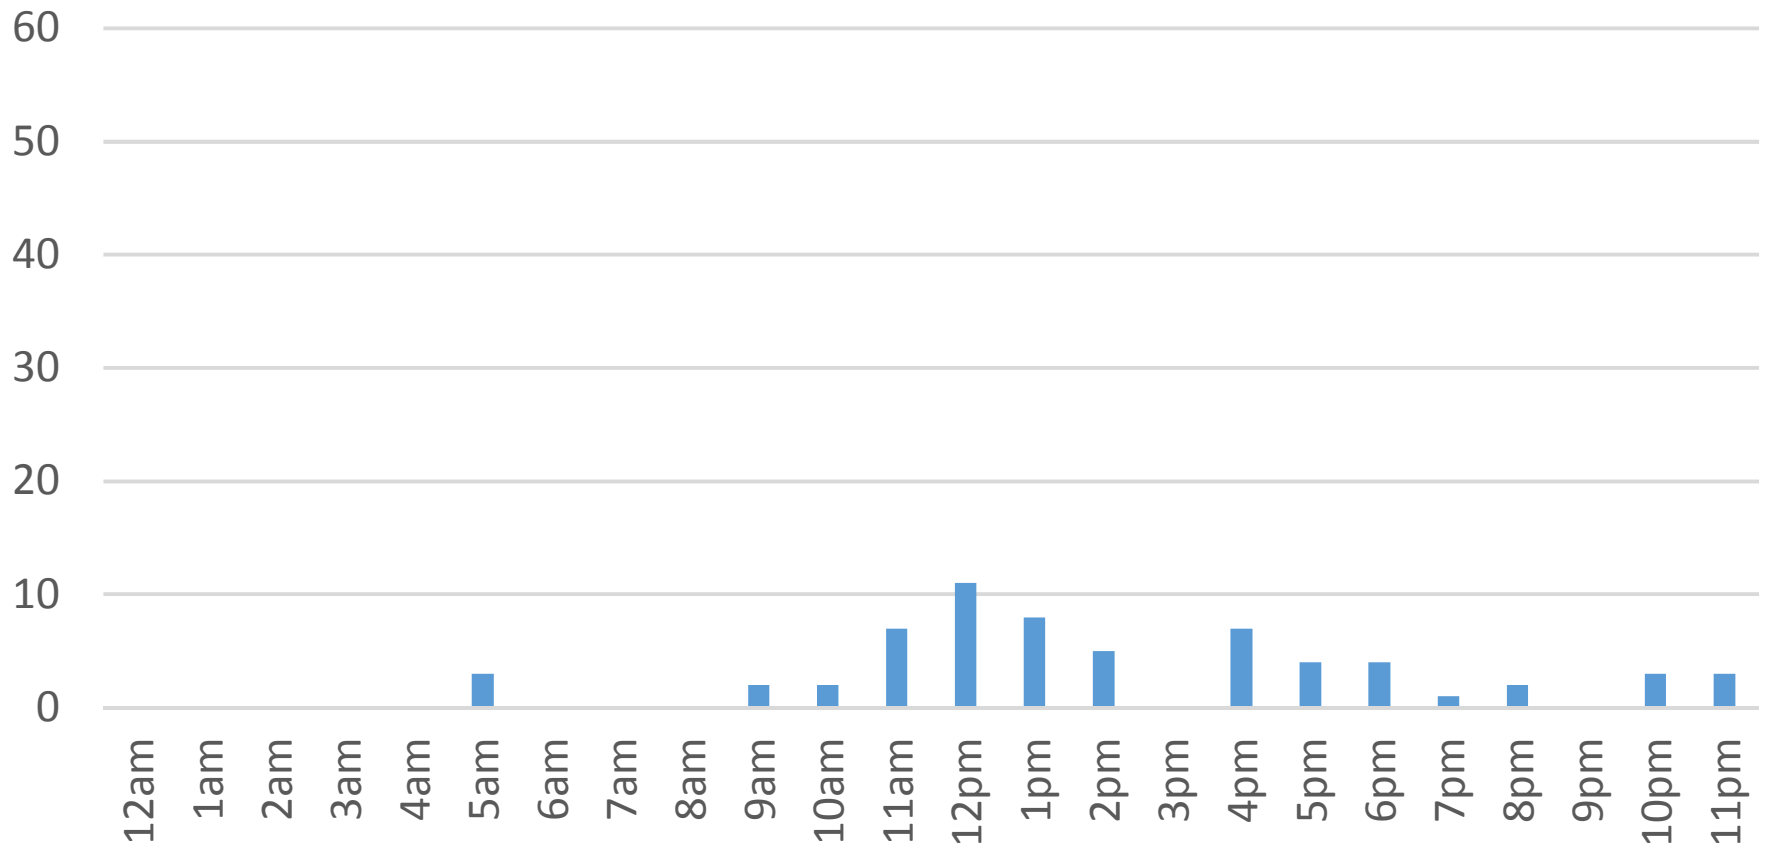

Waterfront Trail (ASB)

Monday, November 21, 2016