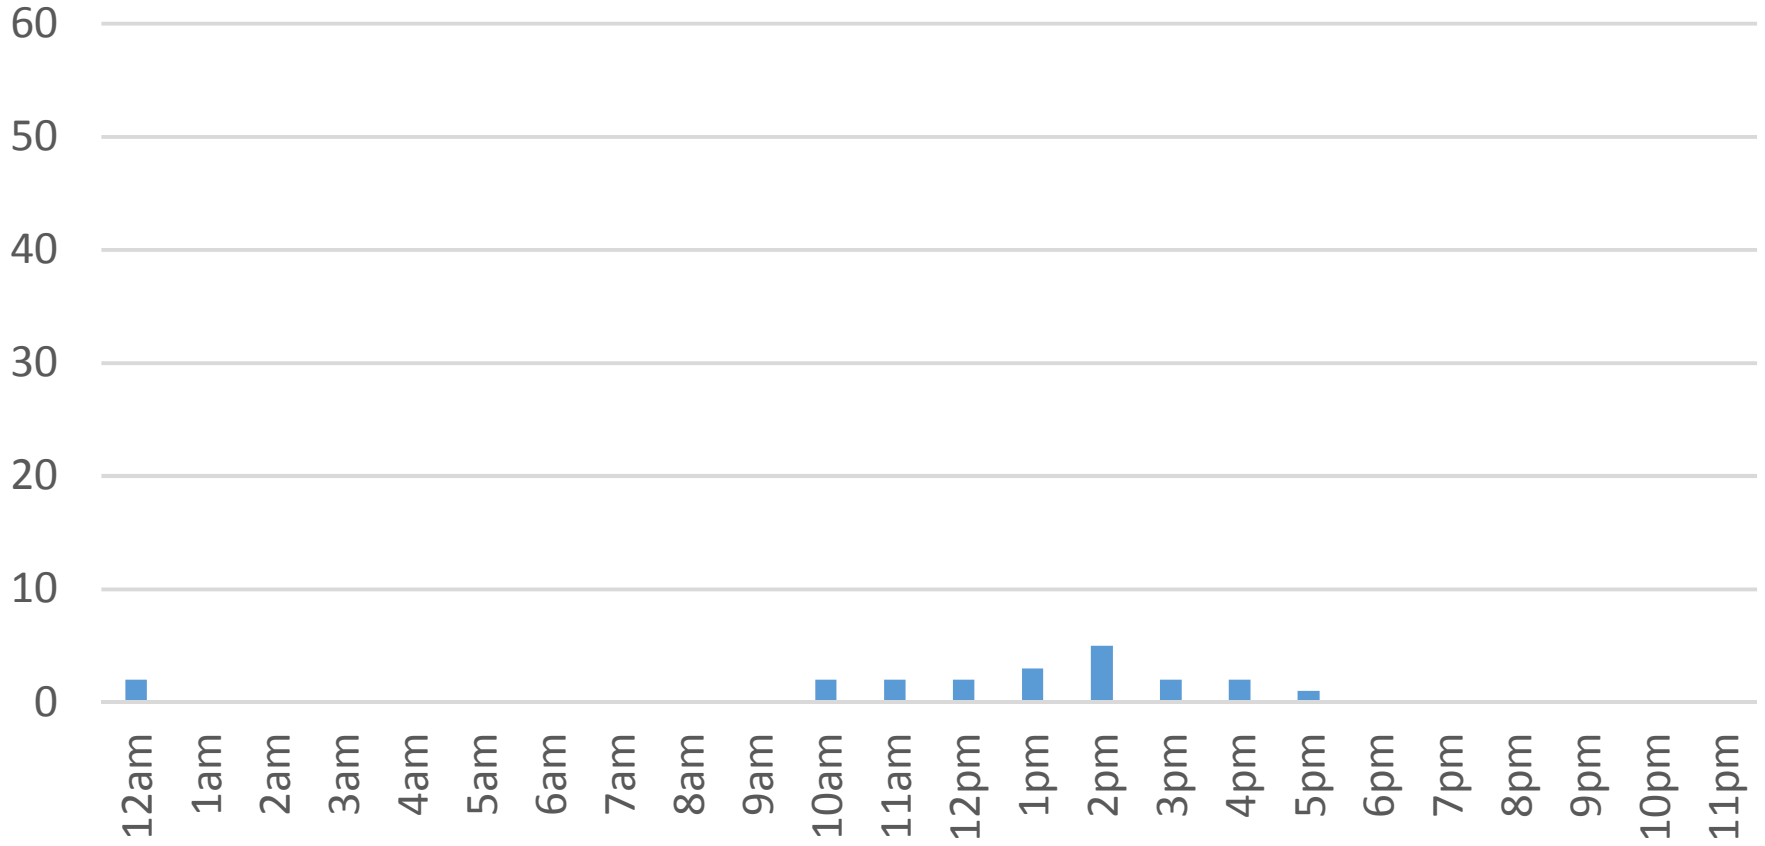

Waterfront Trail (ASB)

Sunday, November 13, 2016