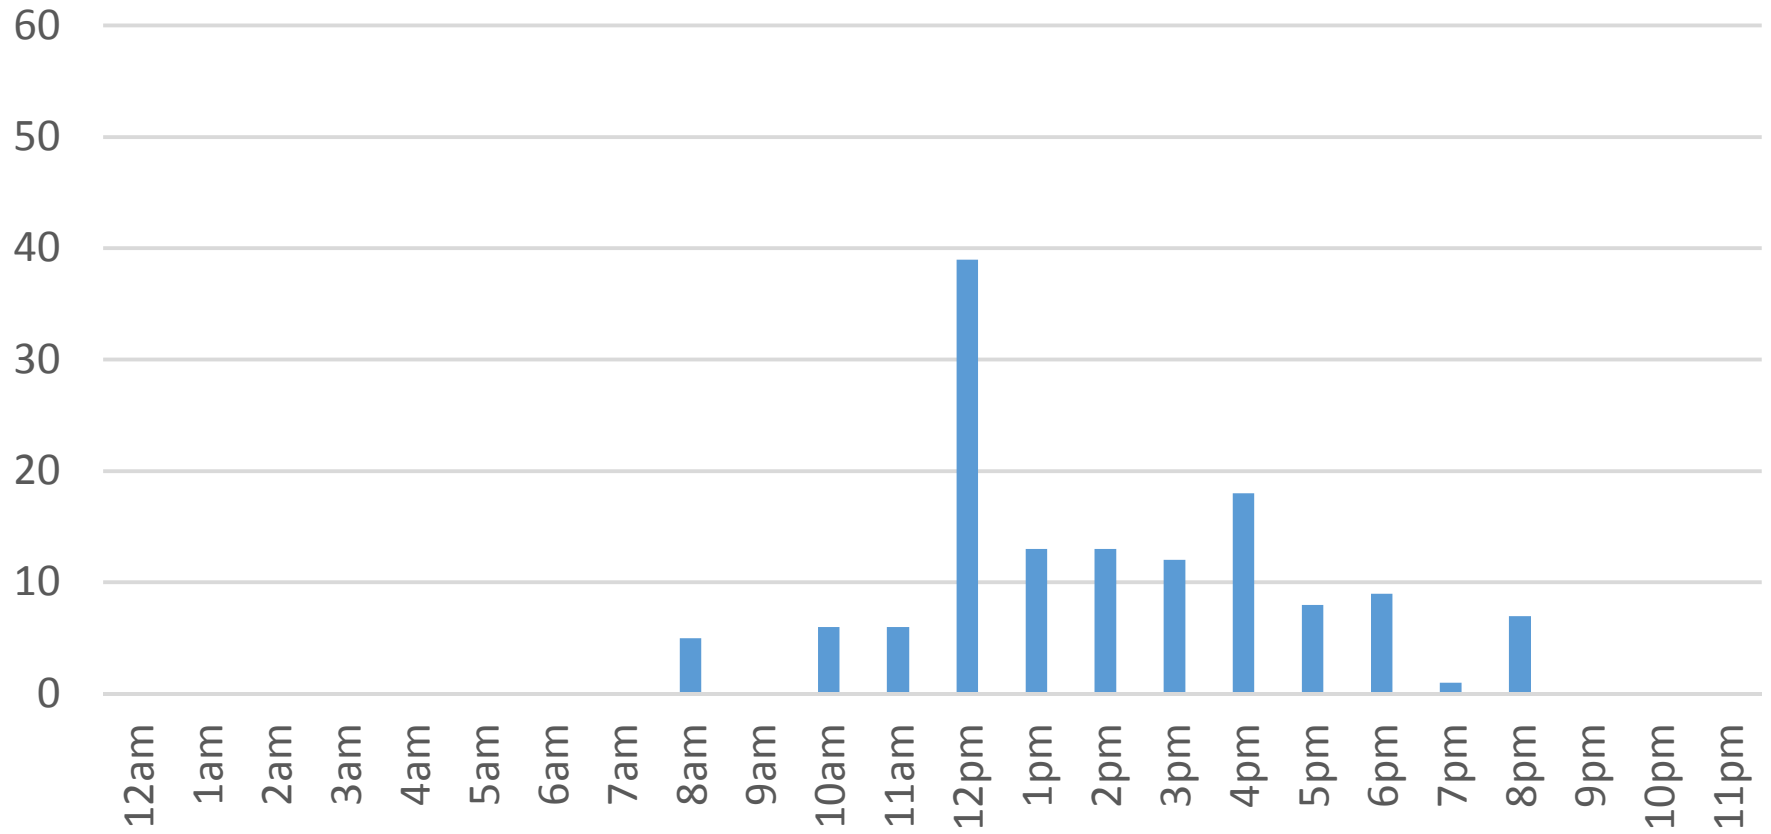

Waterfront Trail (ASB)

Tuesday, November 08, 2016