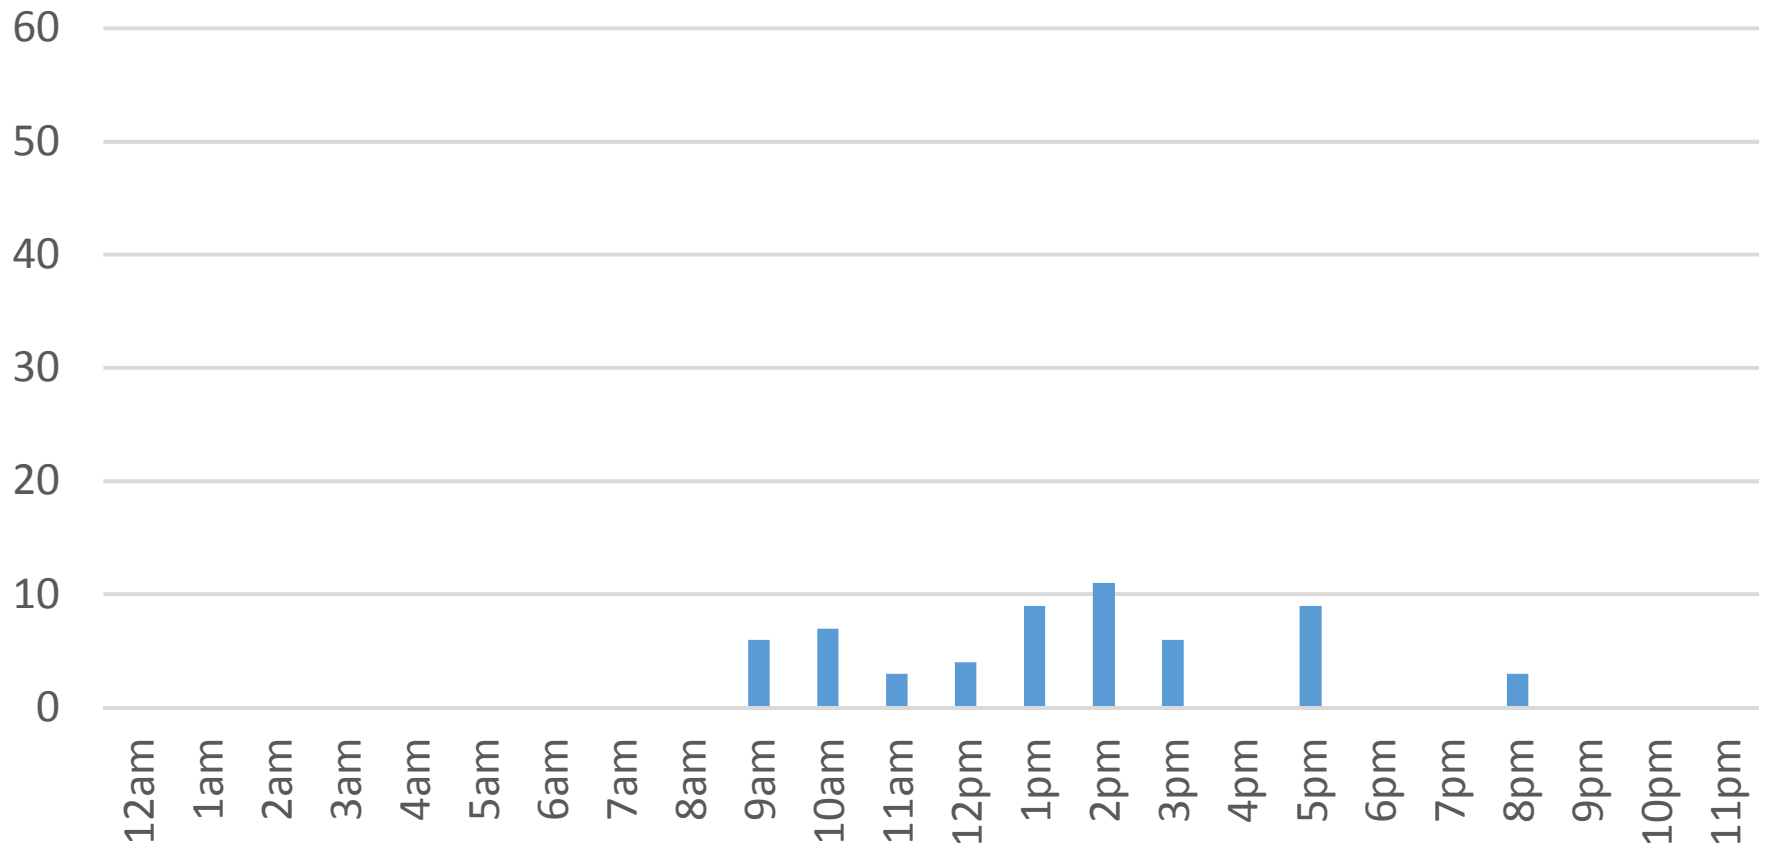

Waterfront Trail (ASB)

Saturday, November 19, 2016