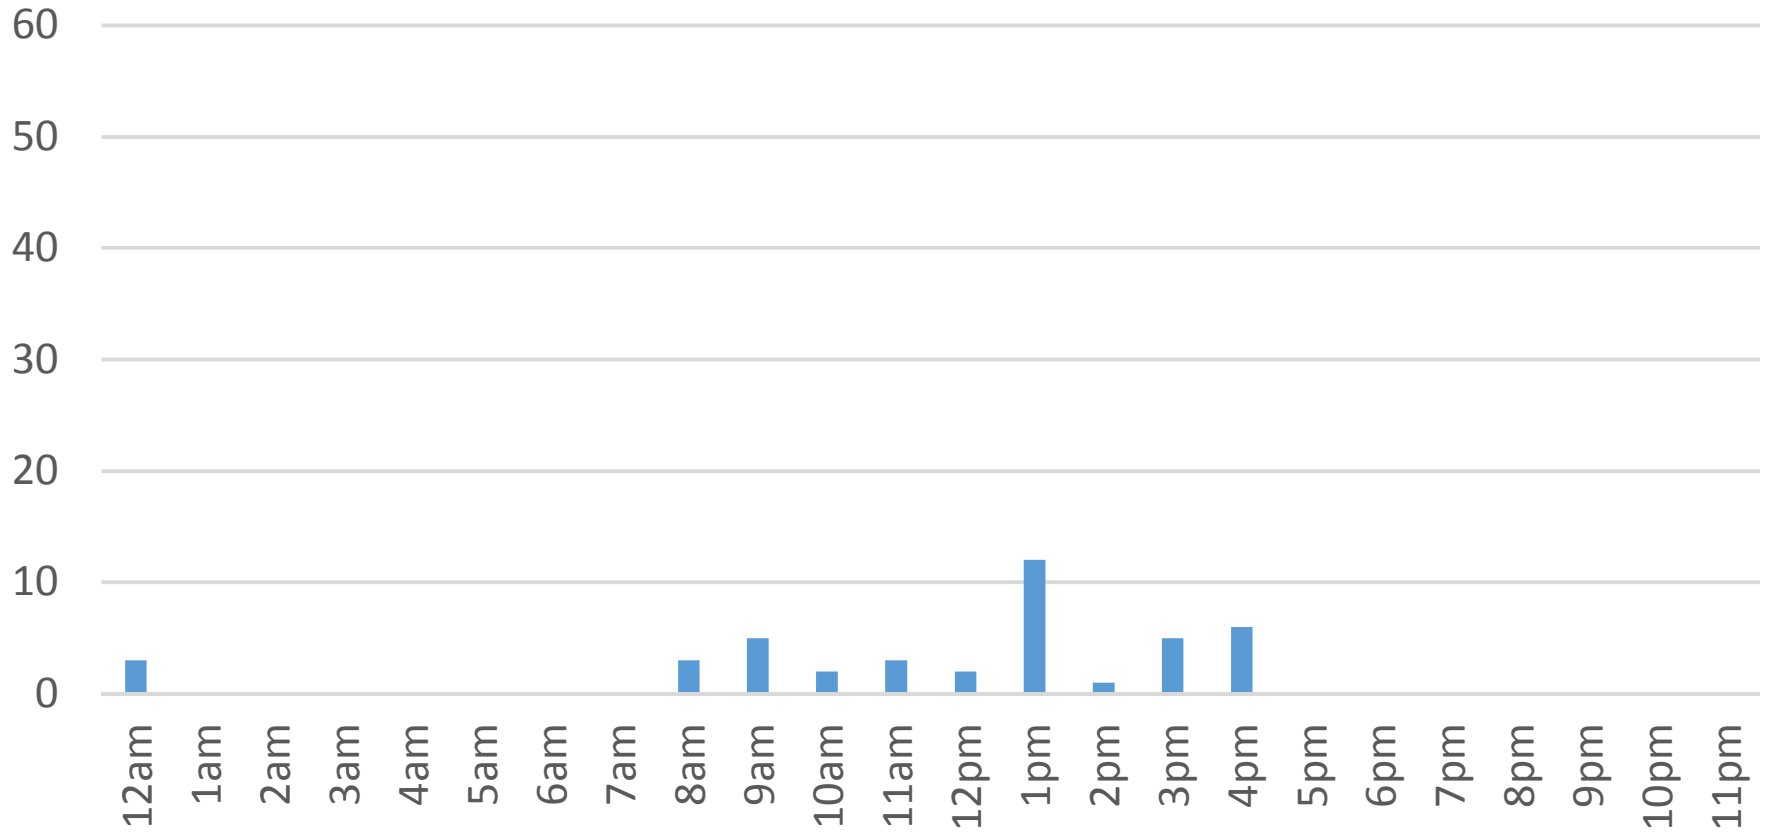

Waterfront Trail (ASB)

Saturday, November 05, 2016