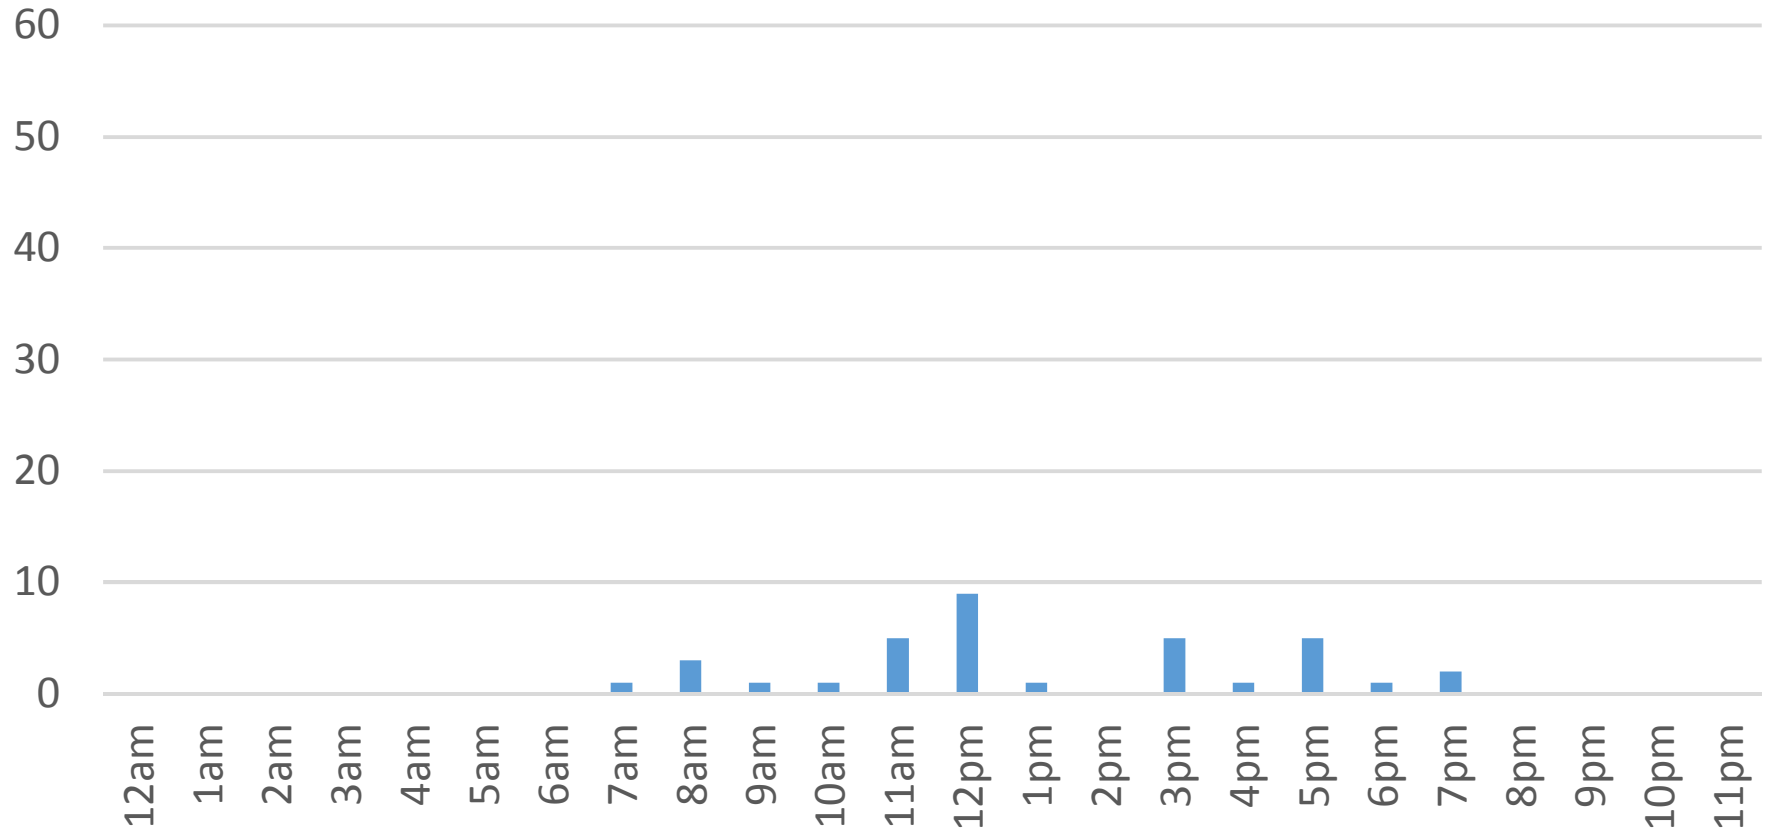

Waterfront Trail (ASB)

Wednesday, November 02, 2016