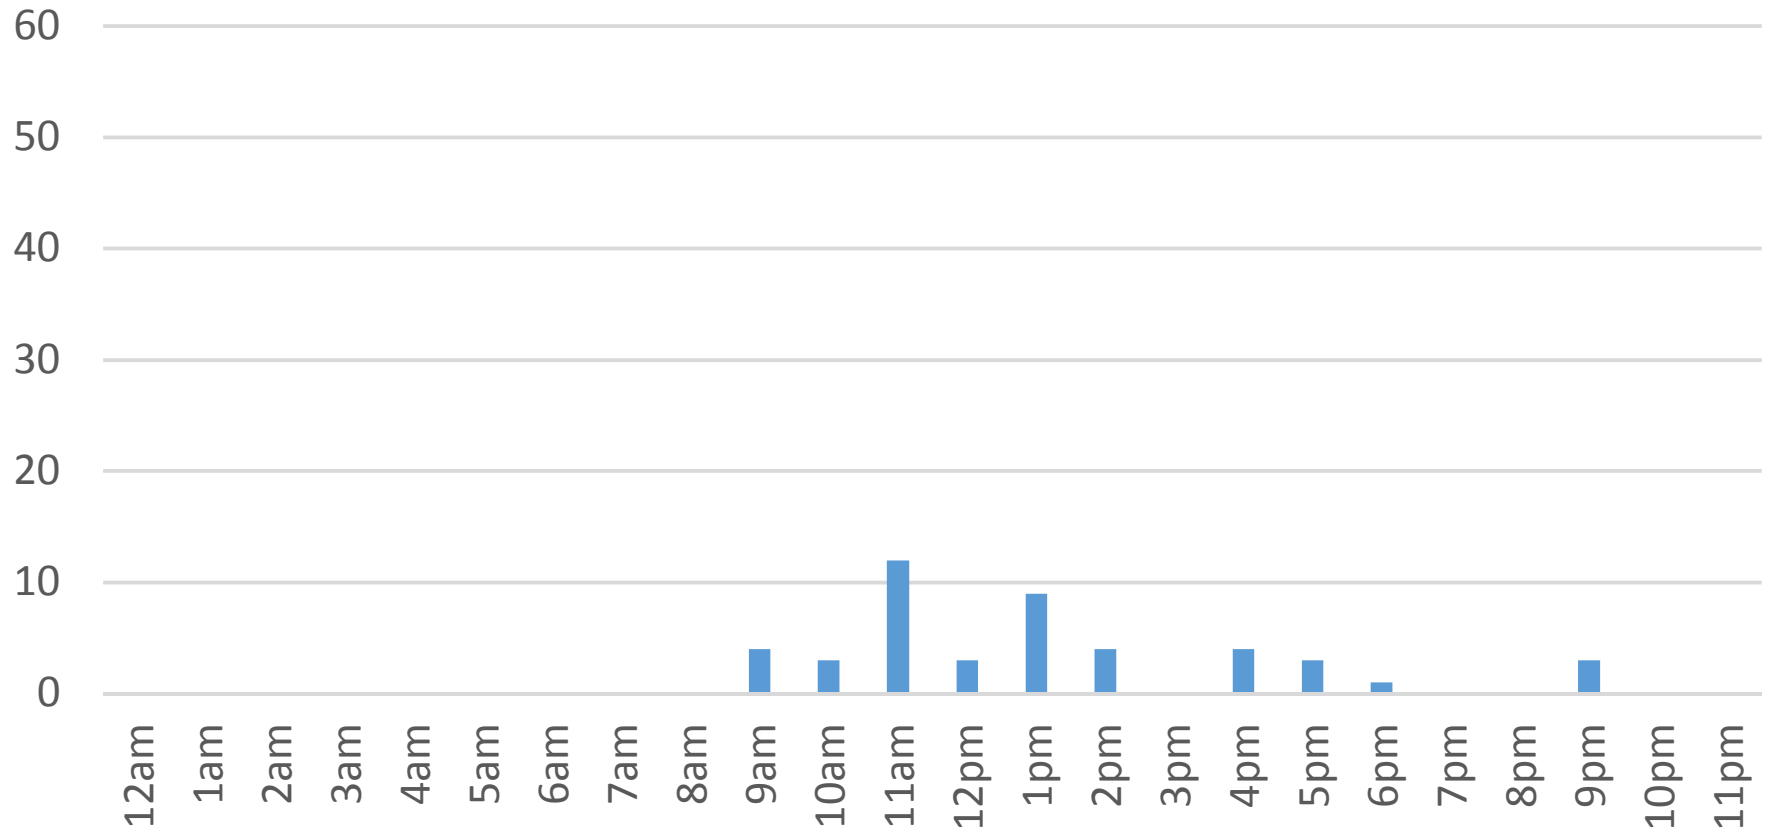

Waterfront Trail (ASB)

Tuesday, November 01, 2016