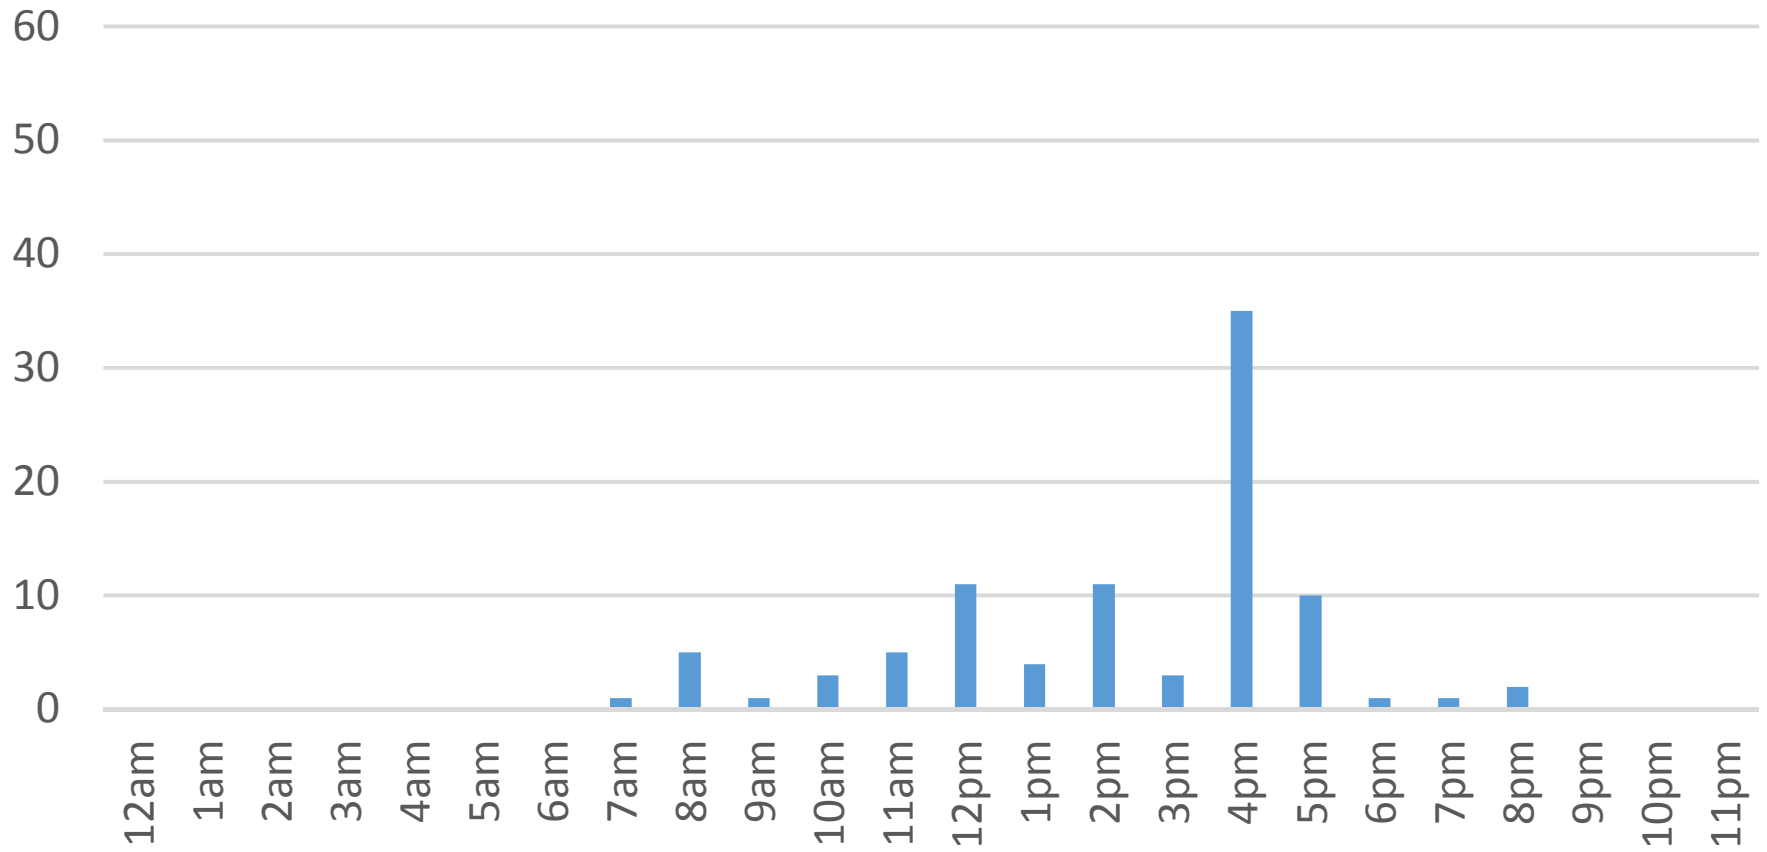

Waterfront Trail (ASB)

Monday, November 14, 2016