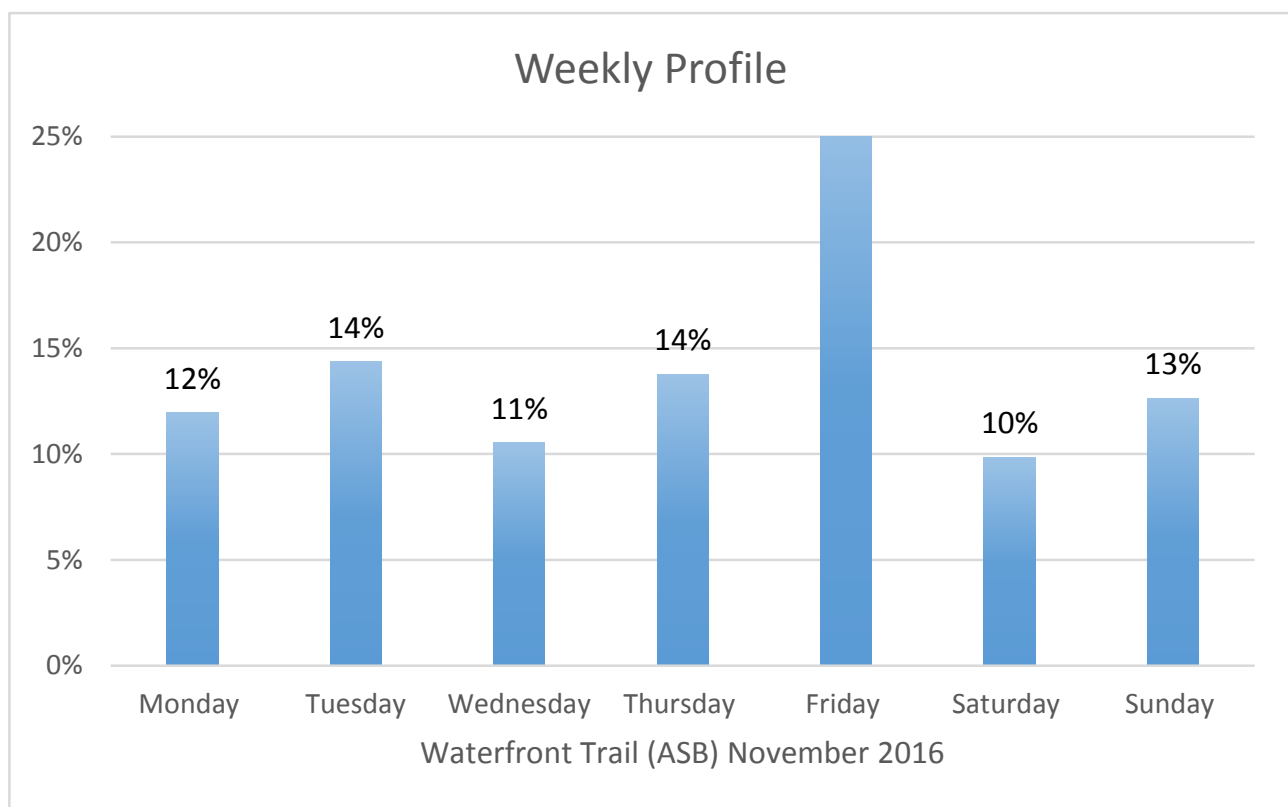

Waterfront Trail (ASB) Data Figures

Daily Average	68
Average Weekend Day	58
Average Weekday	72

Highest Daily Count 279

Busiest Day of the Week Friday, November 25, 2016

Weekly Profile

Monday	12%
Tuesday	14%
Wednesday	11%
Thursday	14%
Friday	27%
Saturday	10%
Sunday	13%