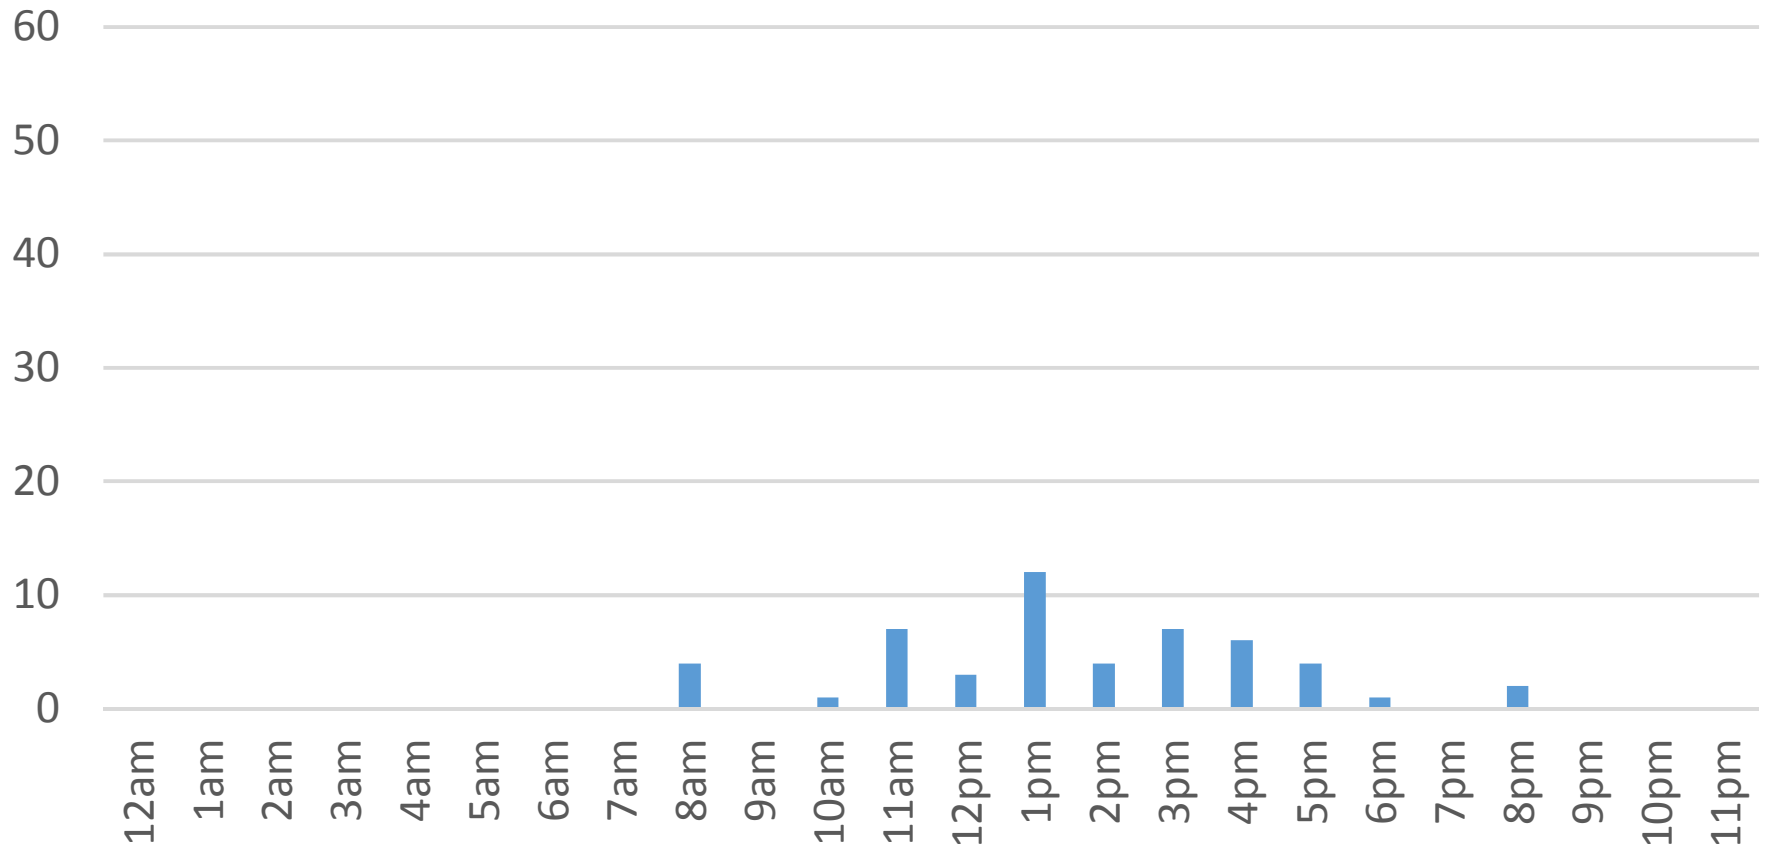

Waterfront Trail (ASB)

Tuesday, November 29, 2016