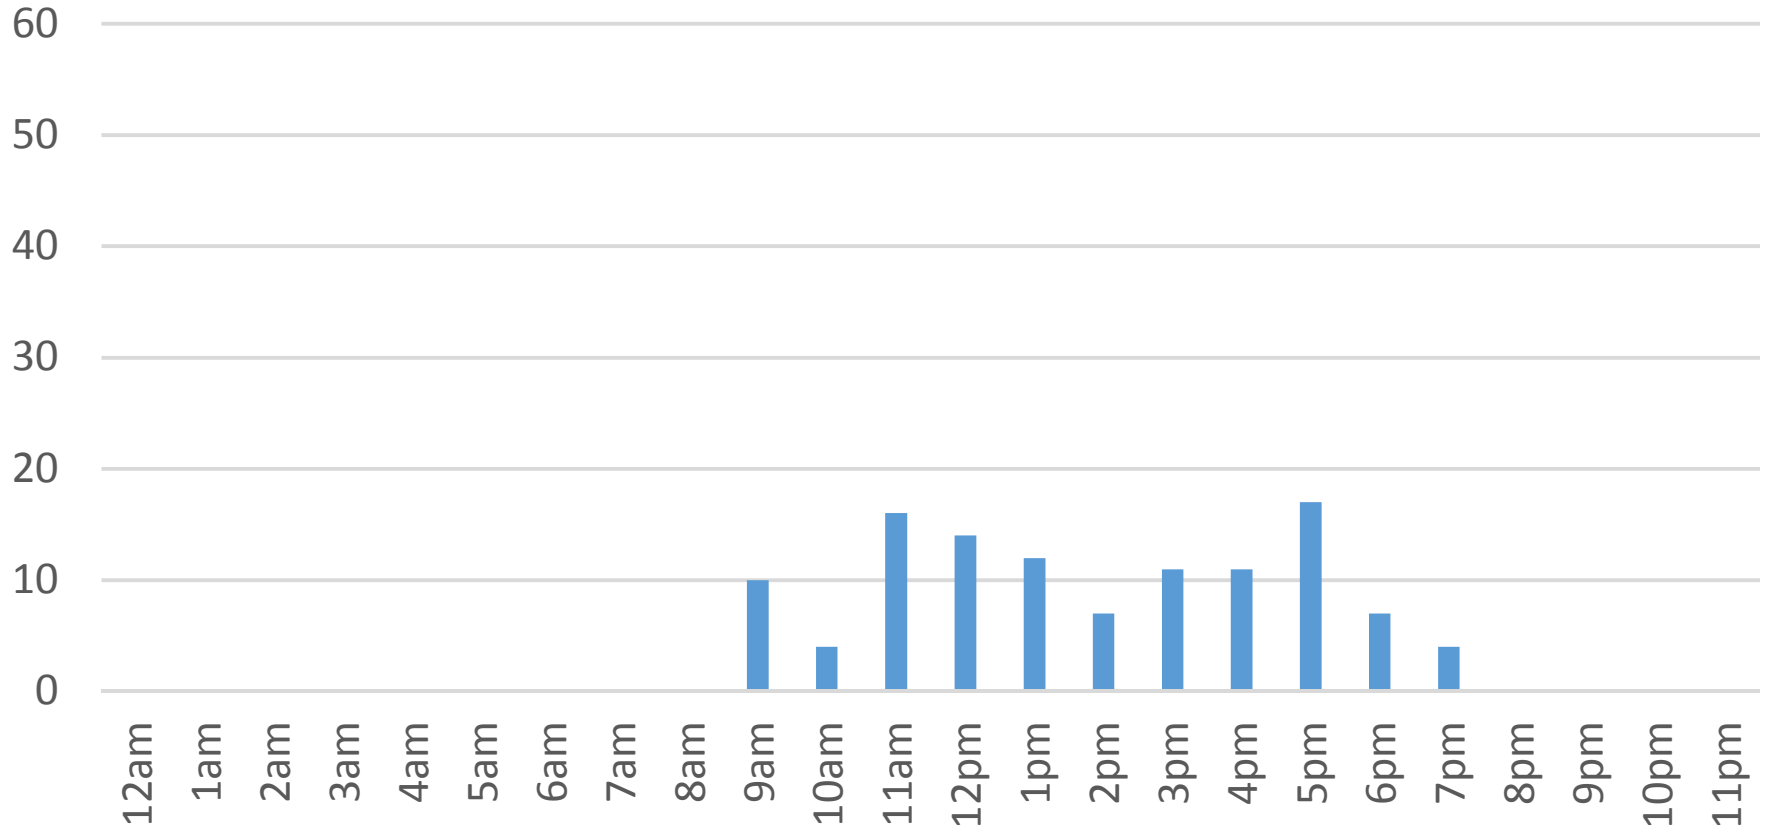

Waterfront Trail (ASB)

Thursday, November 03, 2016