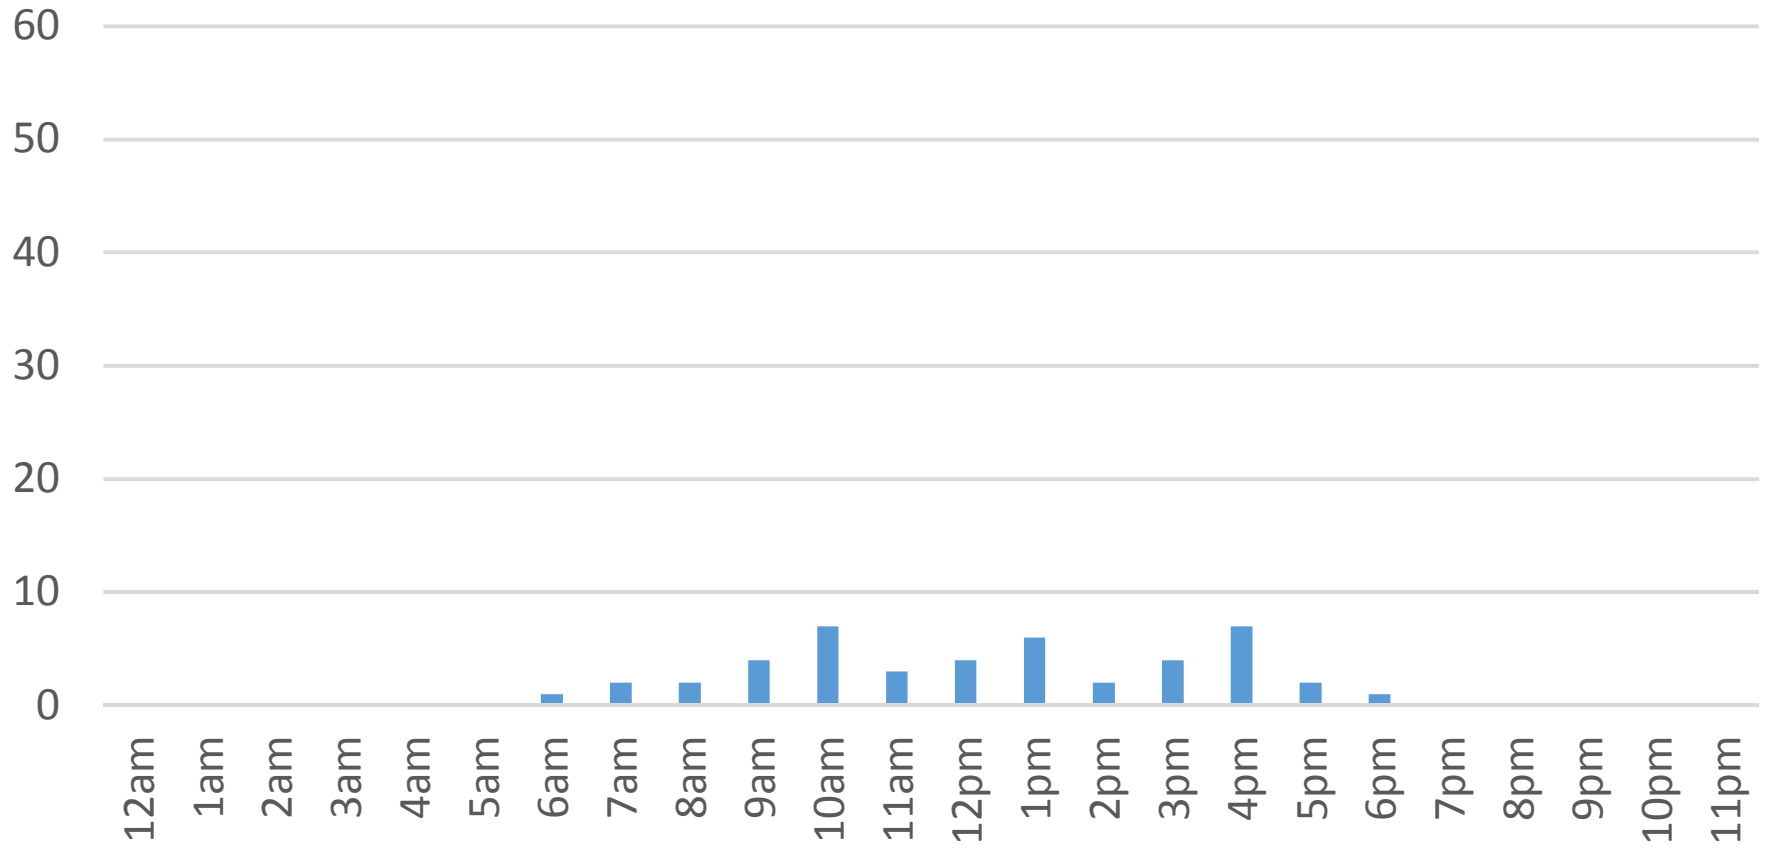

Waterfront Trail (ASB)

Sunday, November 20, 2016