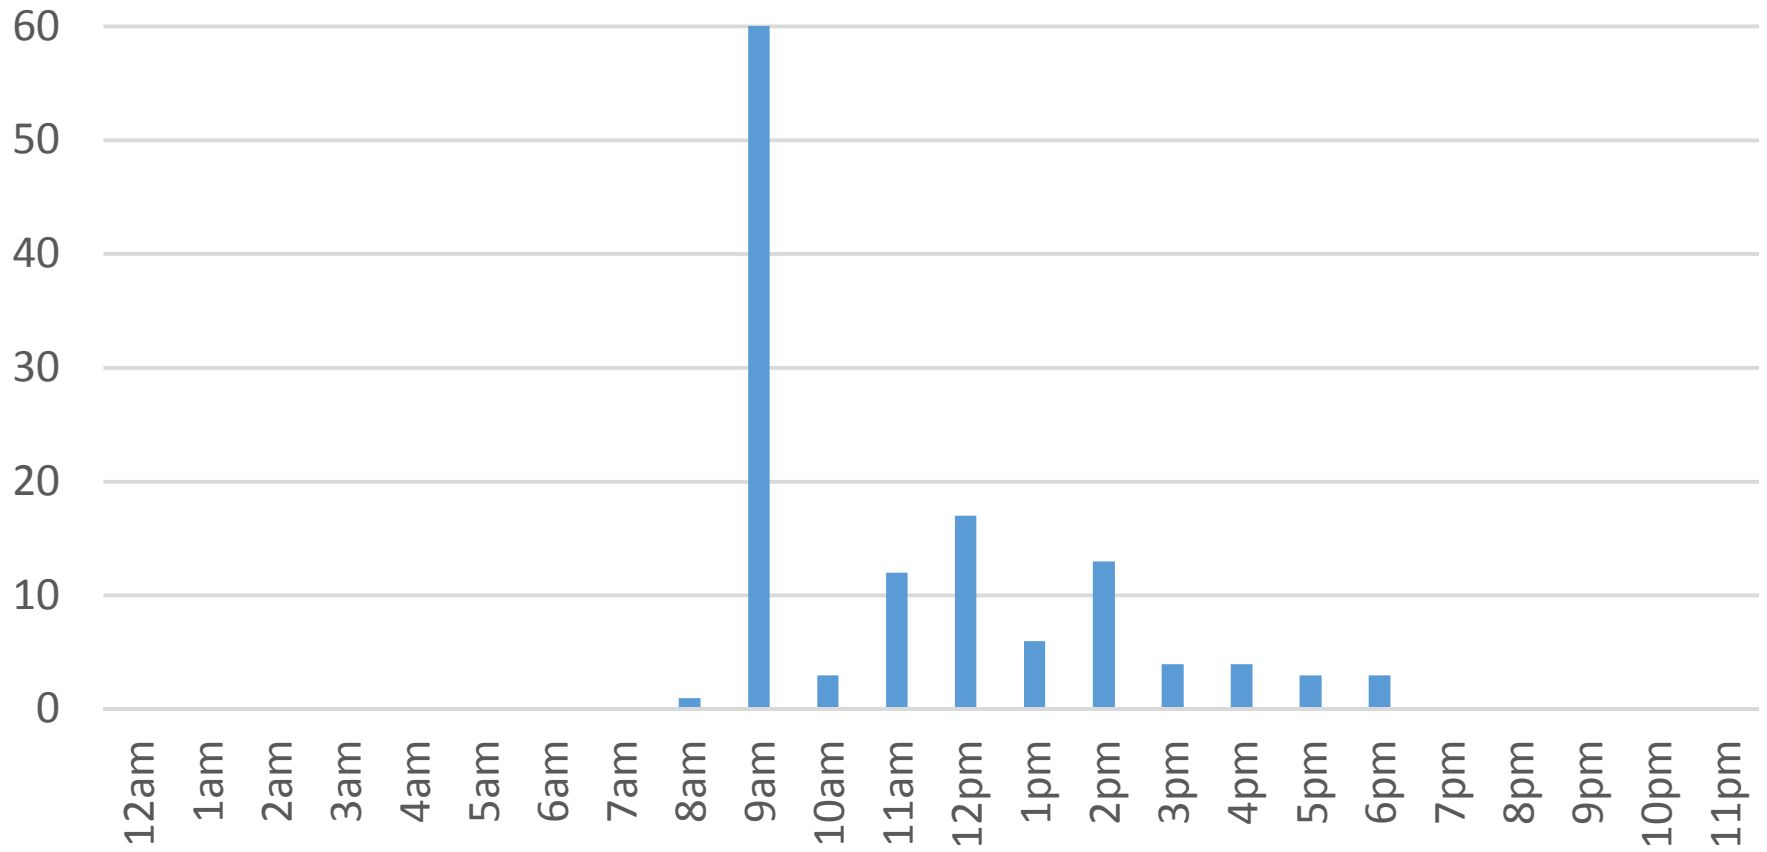

Waterfront Trail (ASB)

Friday, November 25, 2016