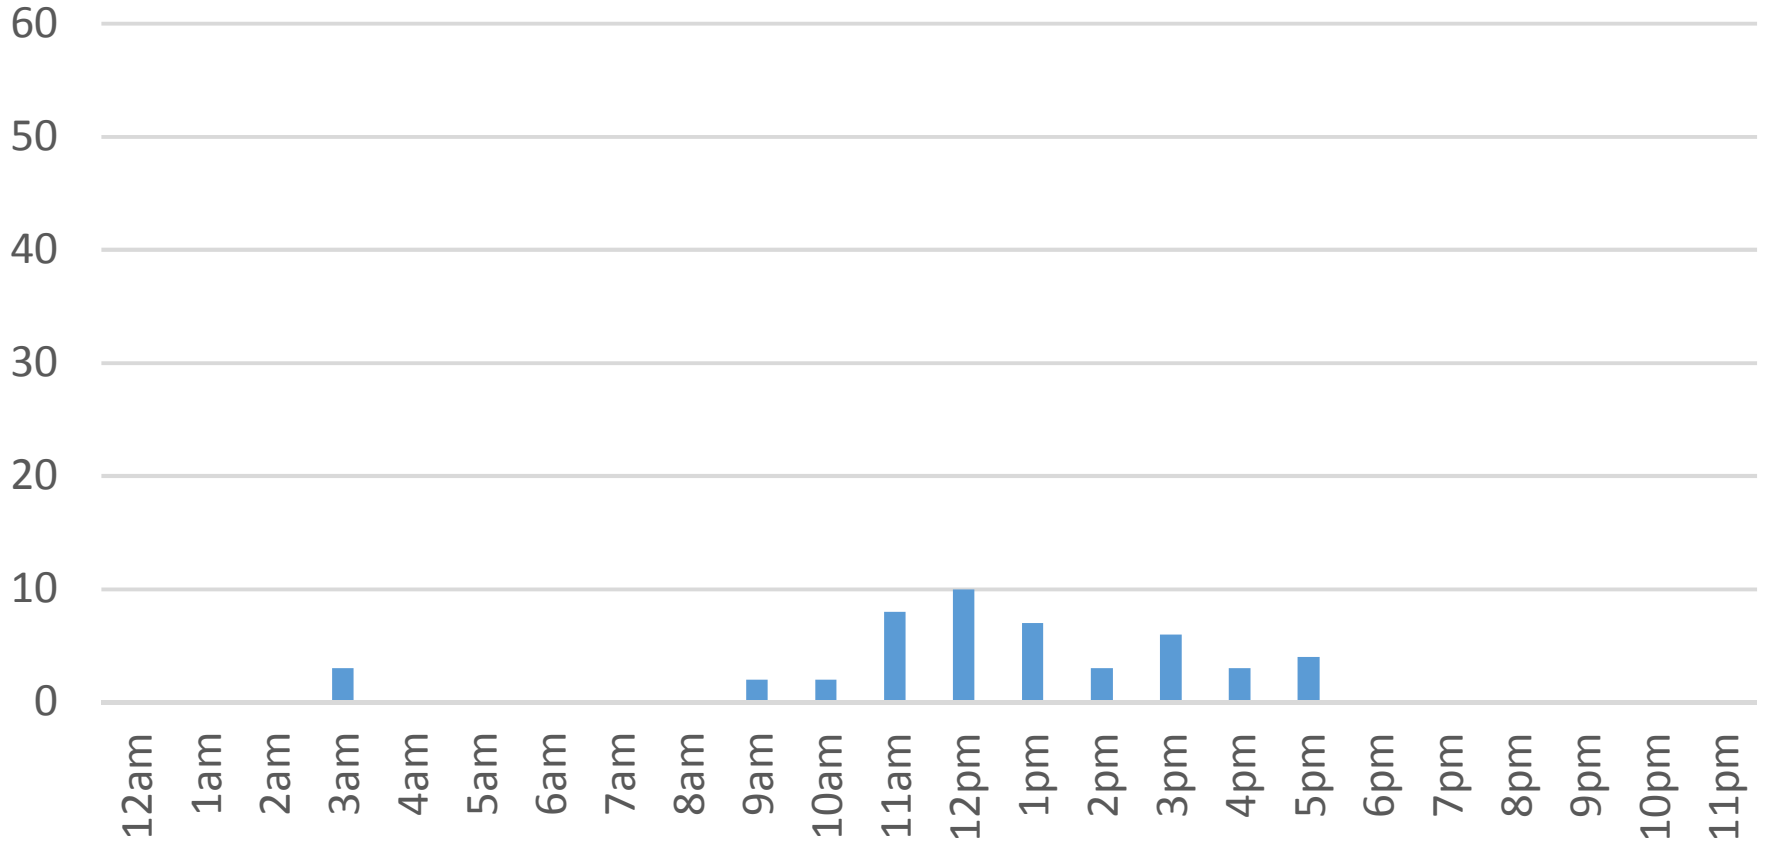

Waterfront Trail (ASB)

Sunday, November 27, 2016