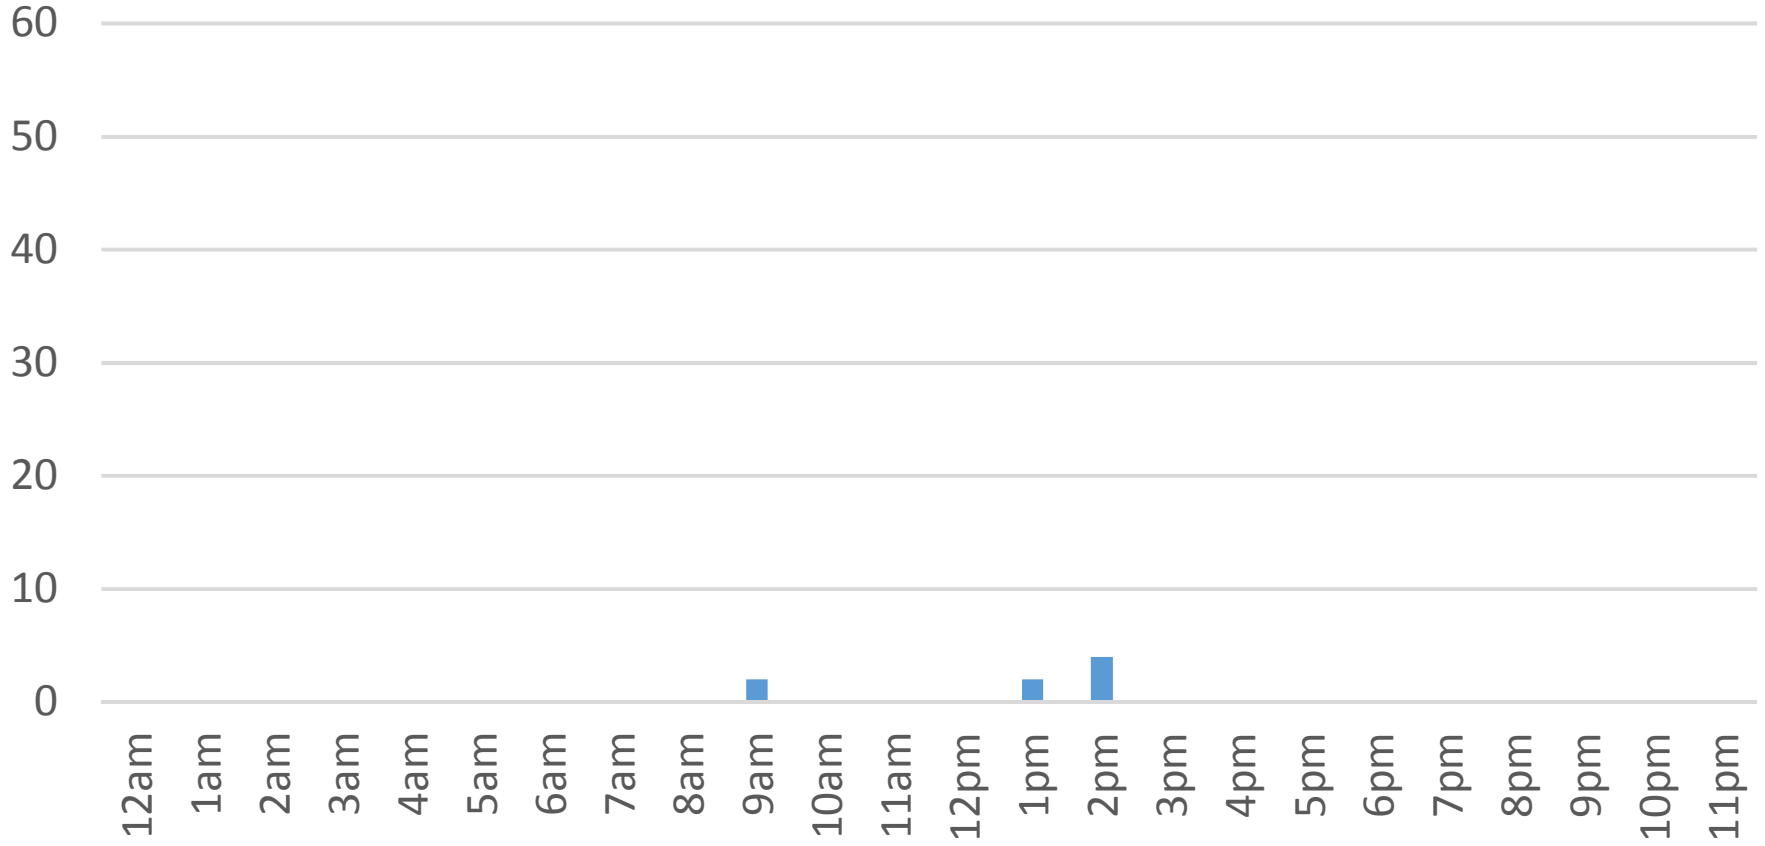

Waterfront Trail (ASB)

Saturday, November 26, 2016