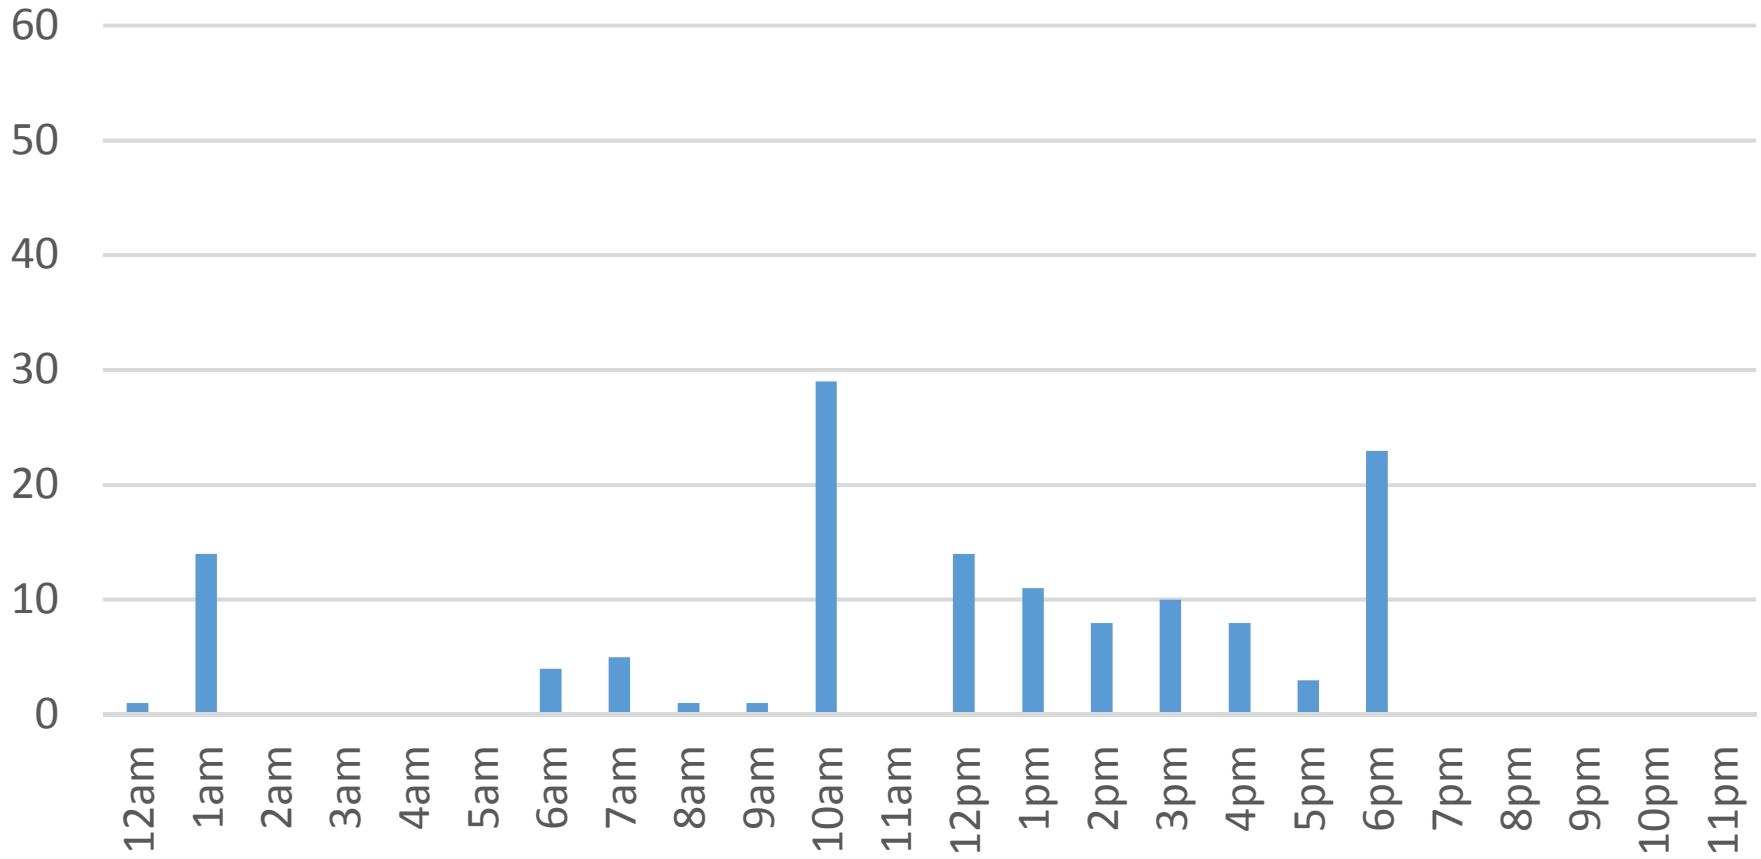

Waterfront Trail (ASB)

Friday, November 11, 2016