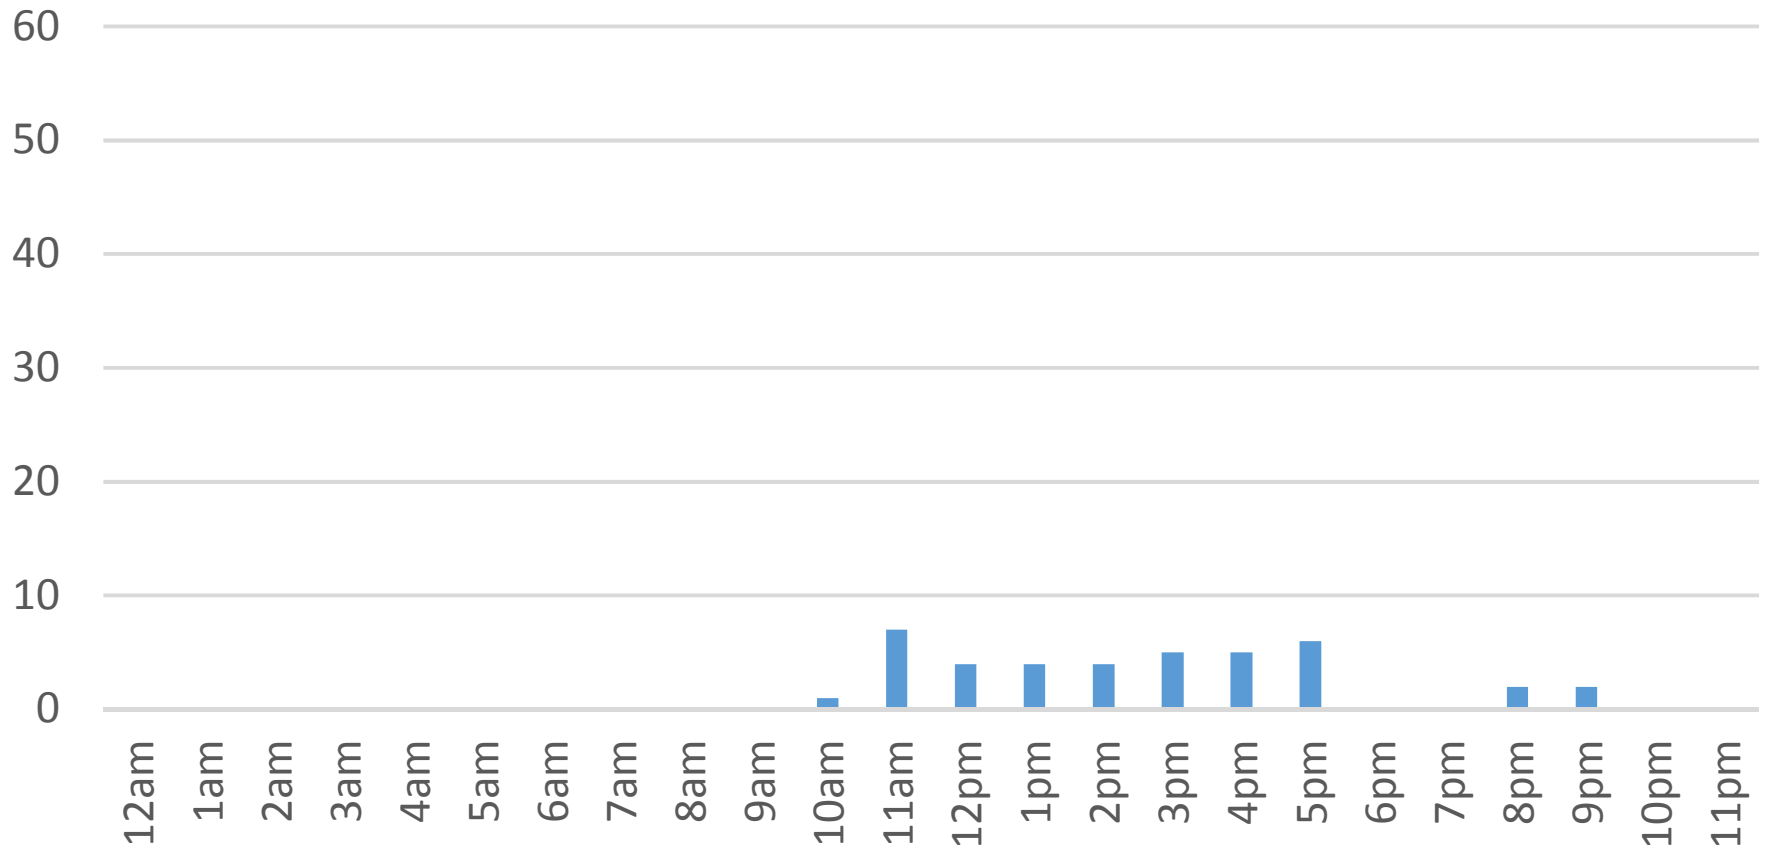

Waterfront Trail (ASB)

Tuesday, November 15, 2016