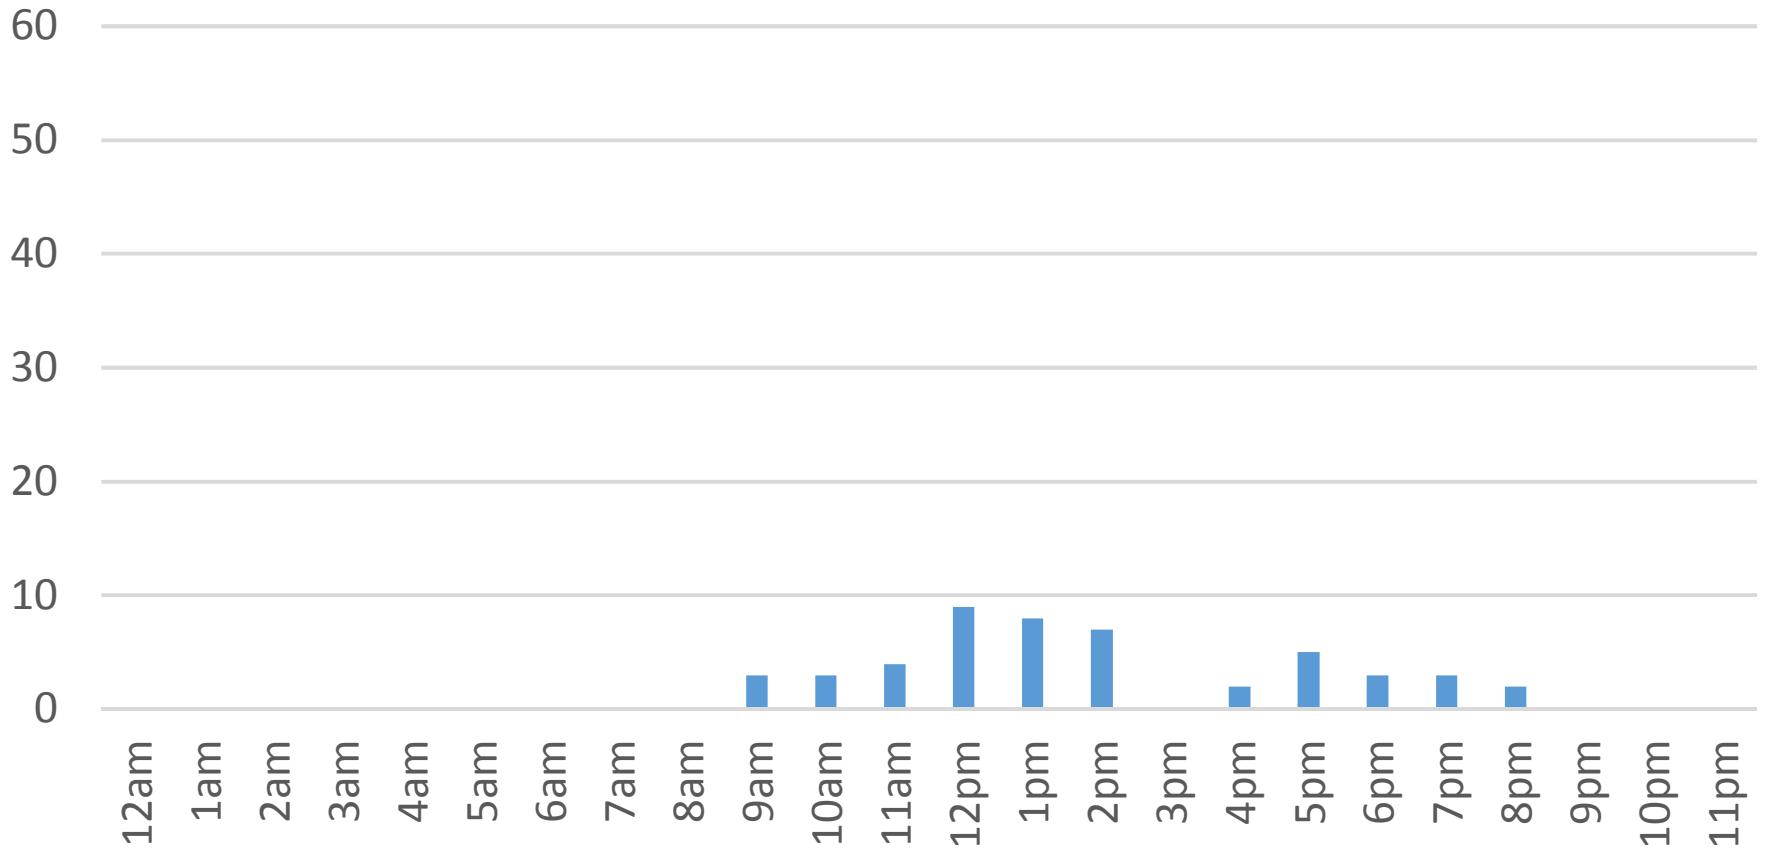

Waterfront Trail (ASB)

Monday, November 28, 2016