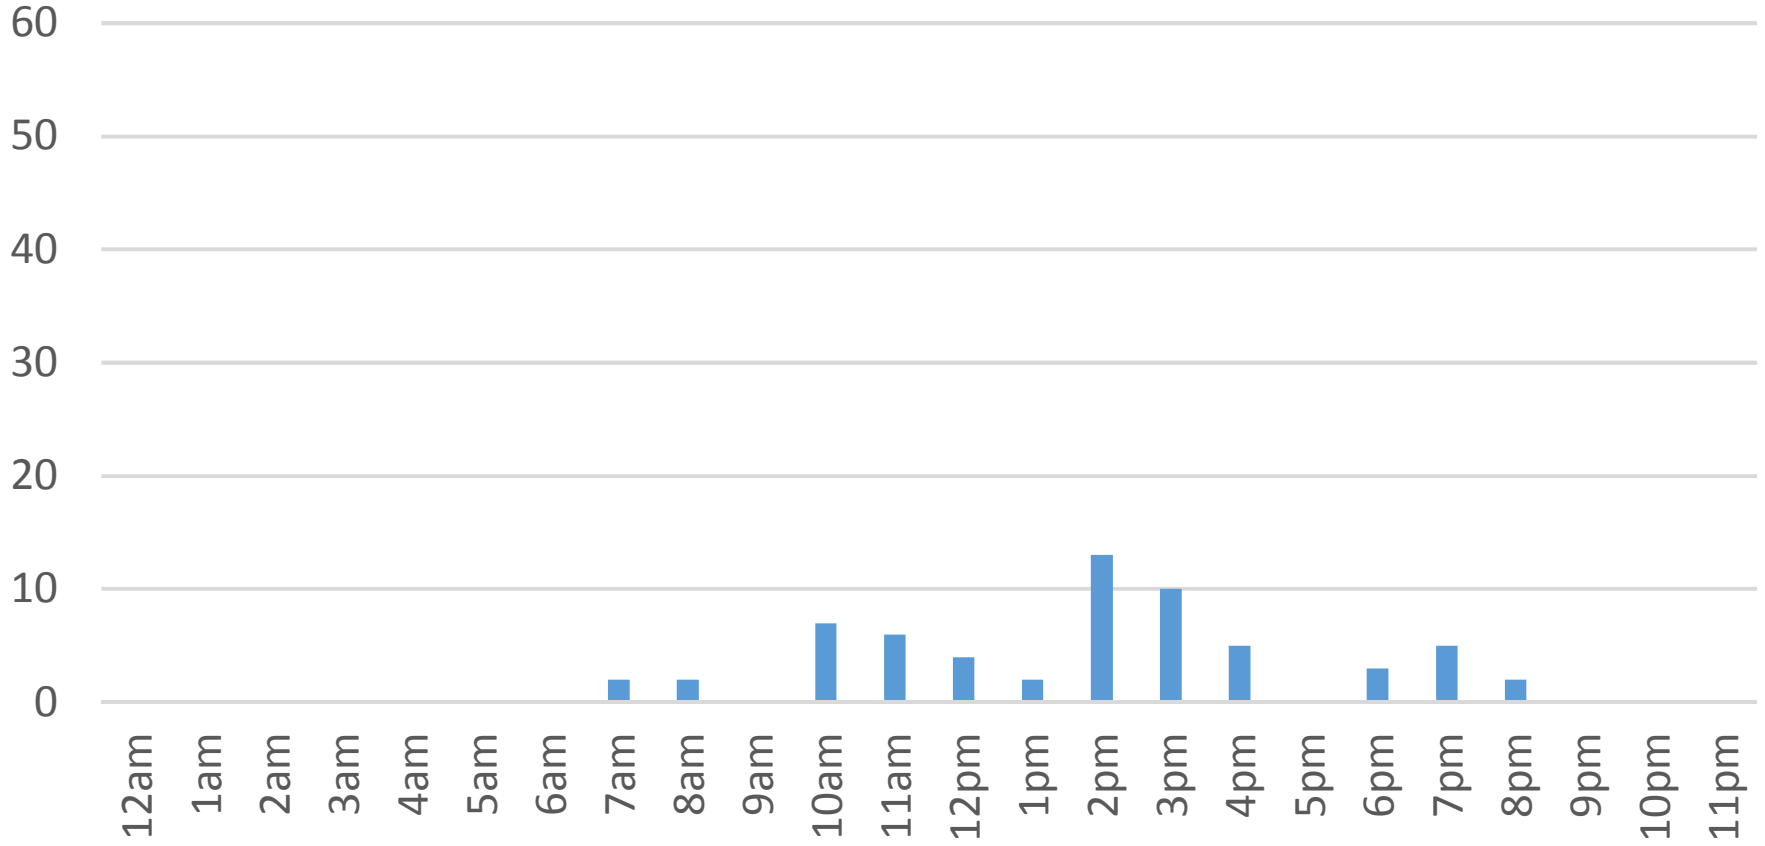

Waterfront Trail (ASB)

Wednesday, November 16, 2016