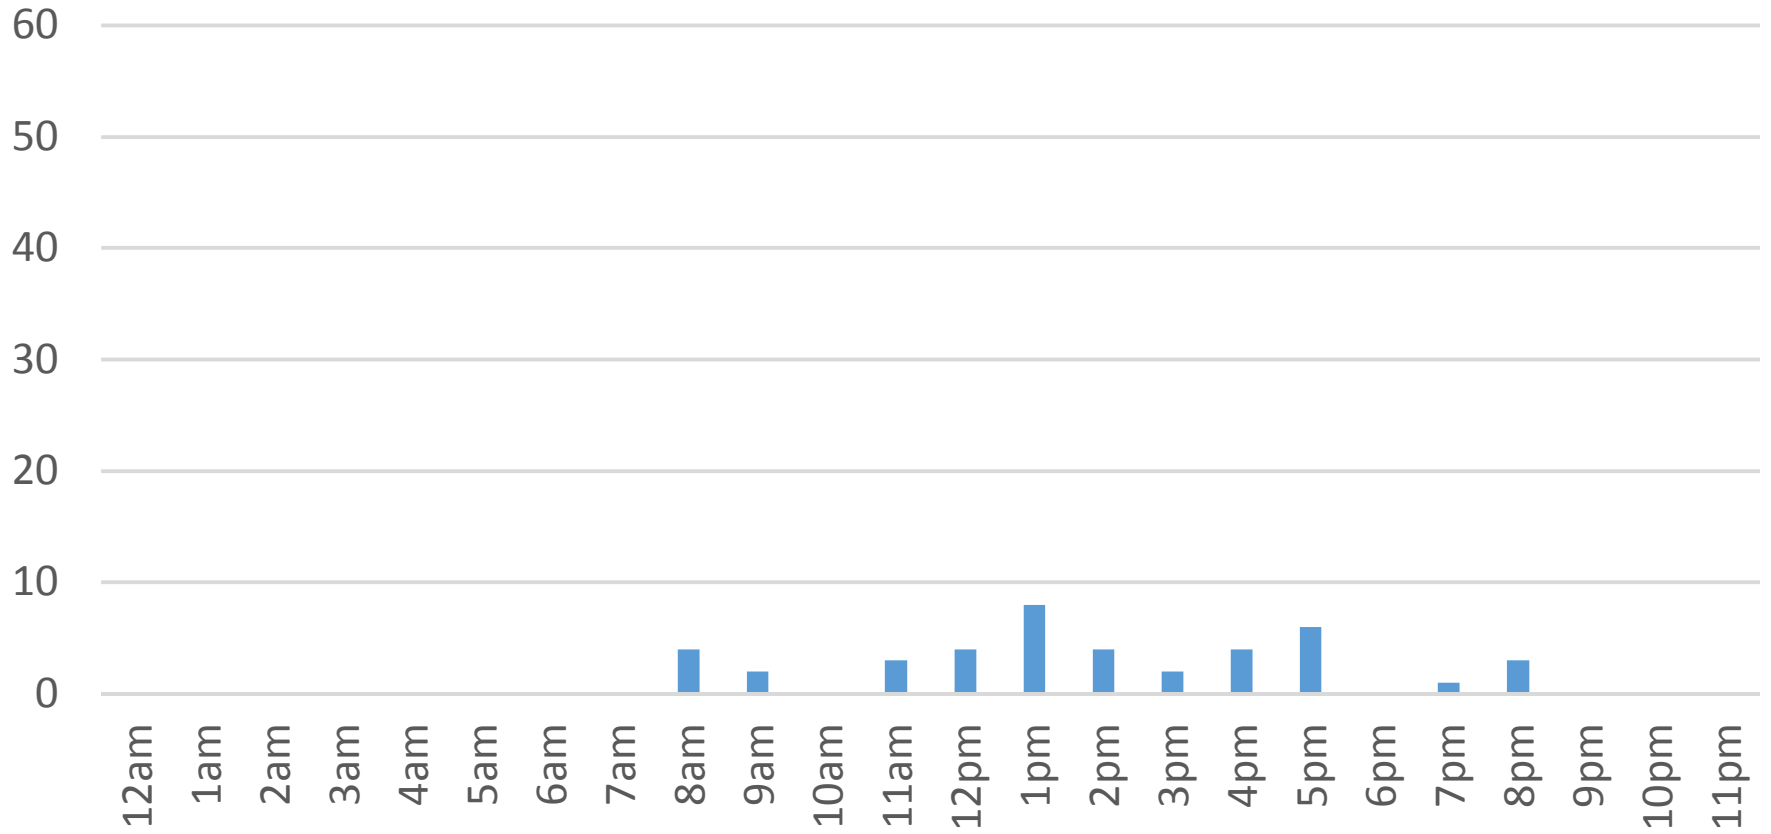

Waterfront Trail (ASB)

Monday, November 07, 2016