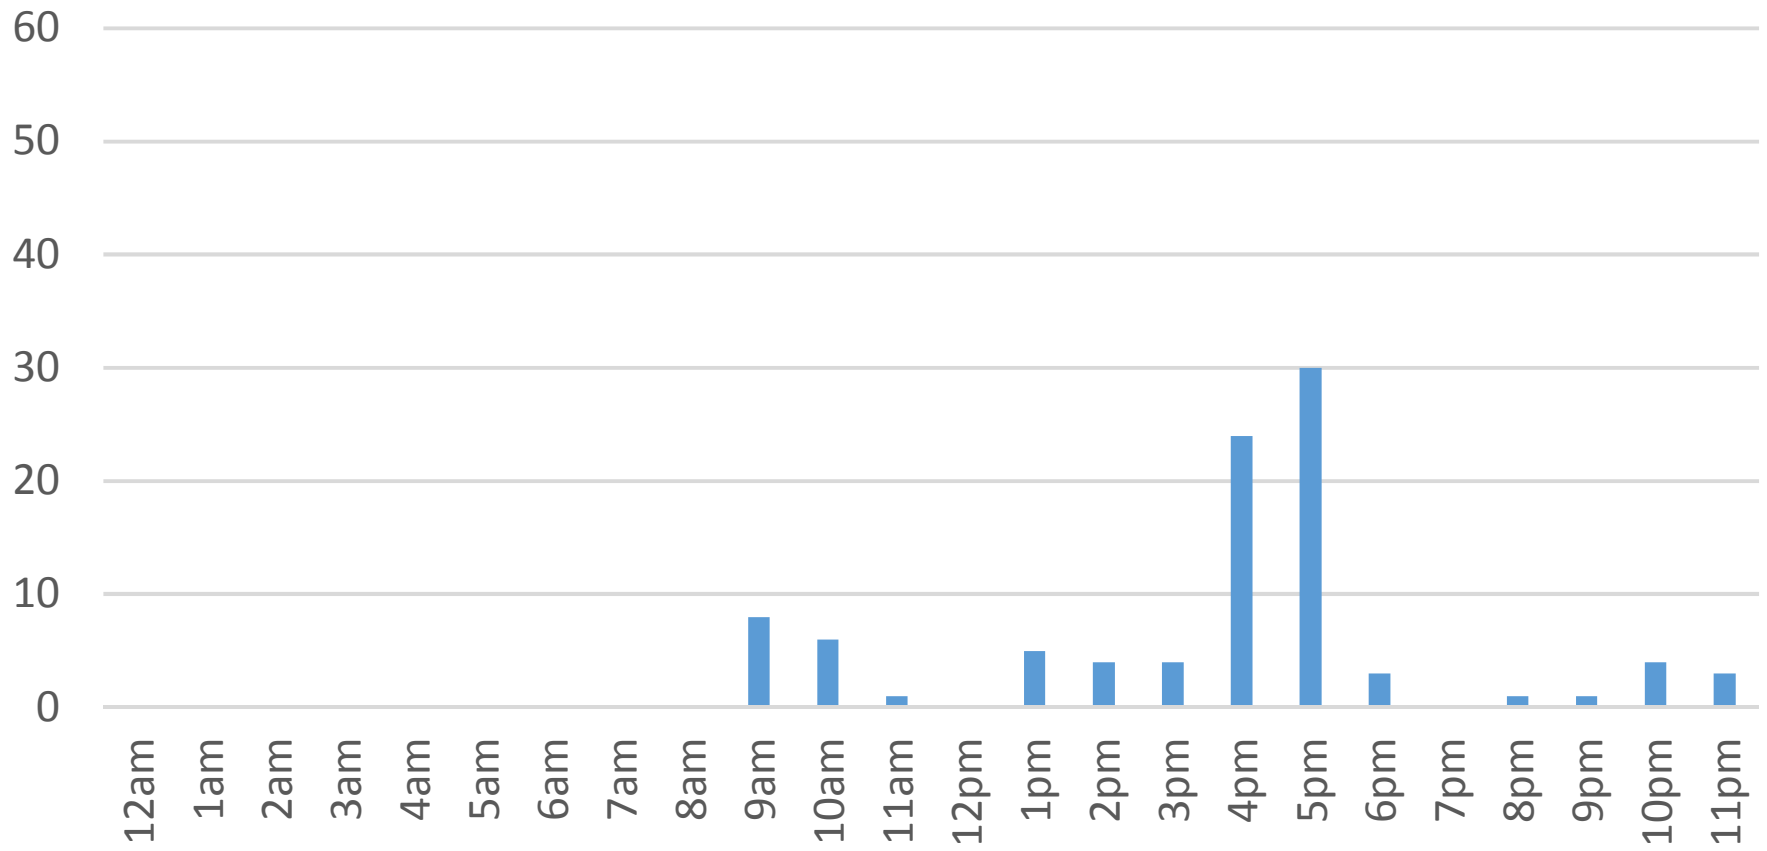

Waterfront Trail (ASB)

Saturday, November 12, 2016