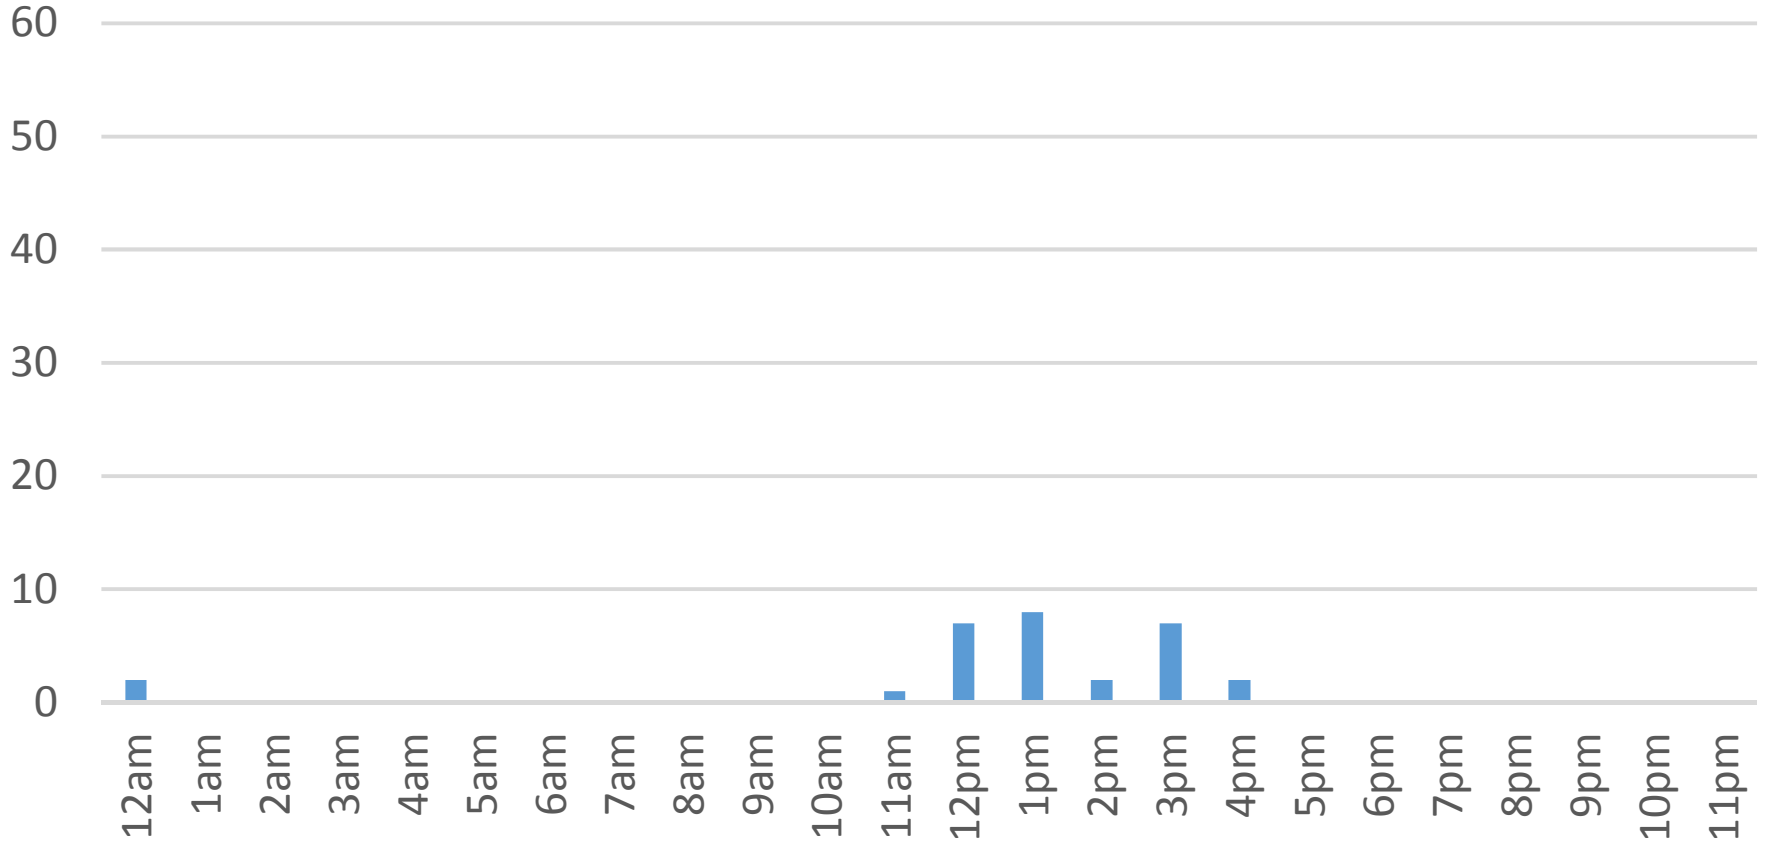

Waterfront Trail (ASB)

Wednesday, November 09, 2016