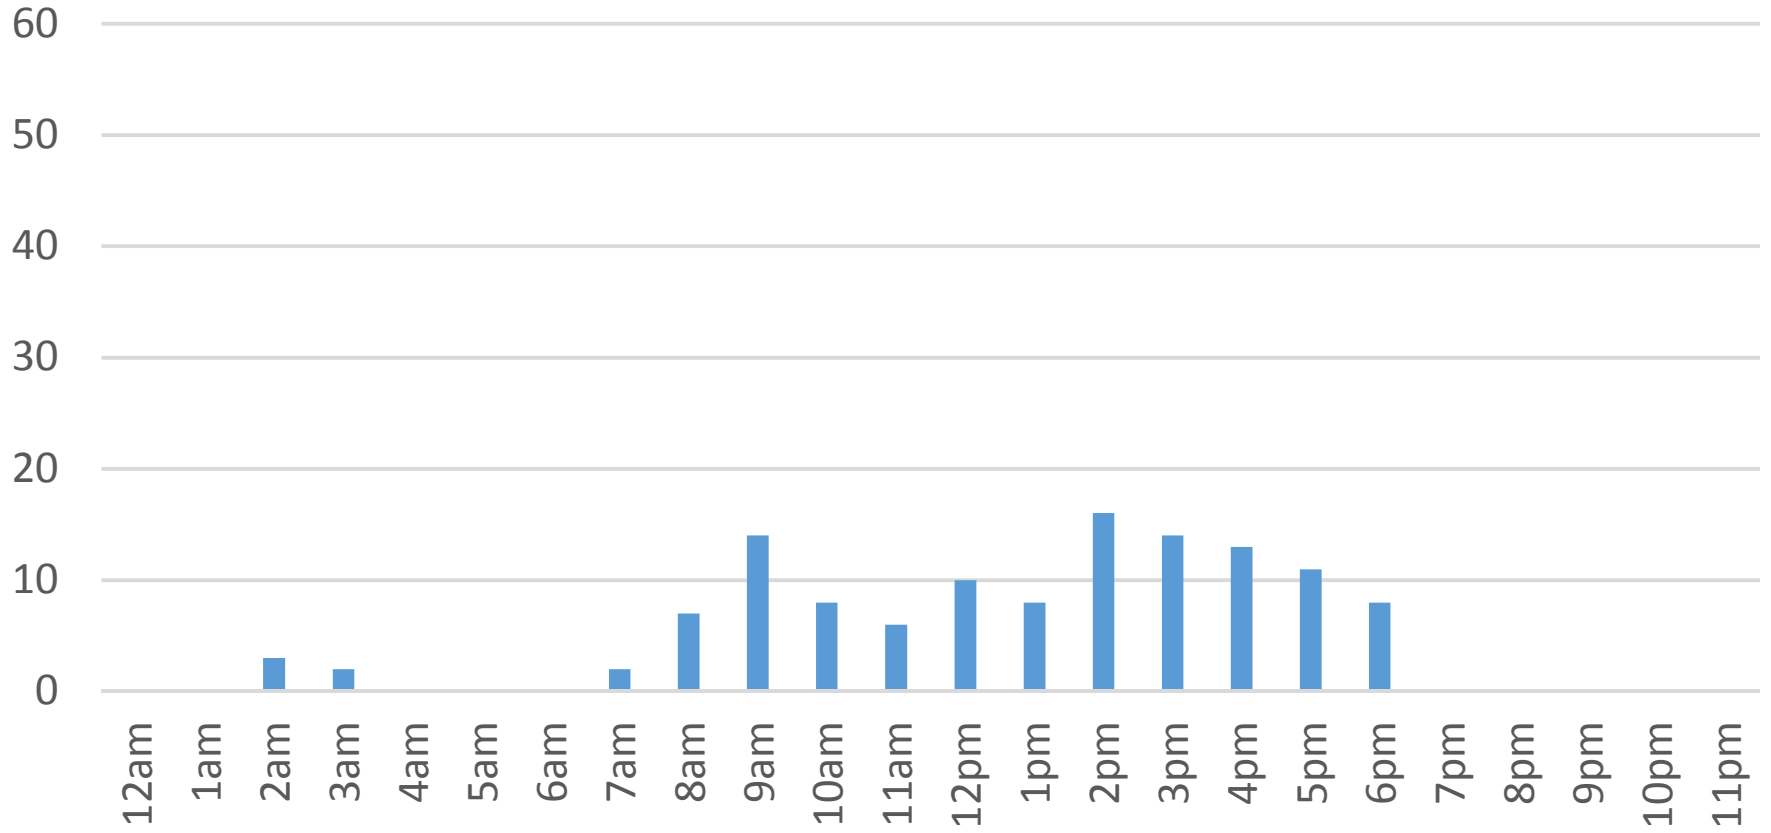

Total = 1,441 Counts

South Bay Trail

Friday, October 14, 2016

South Bay Trail

Saturday, October 15, 2016

South Bay Trail

Sunday, October 16, 2016

South Bay Trail

Monday, October 17, 2016

South Bay Trail

Tuesday, October 18, 2016

South Bay Trail

Wednesday, October 19, 2016

South Bay Trail

Thursday, October 20, 2016

South Bay Trail