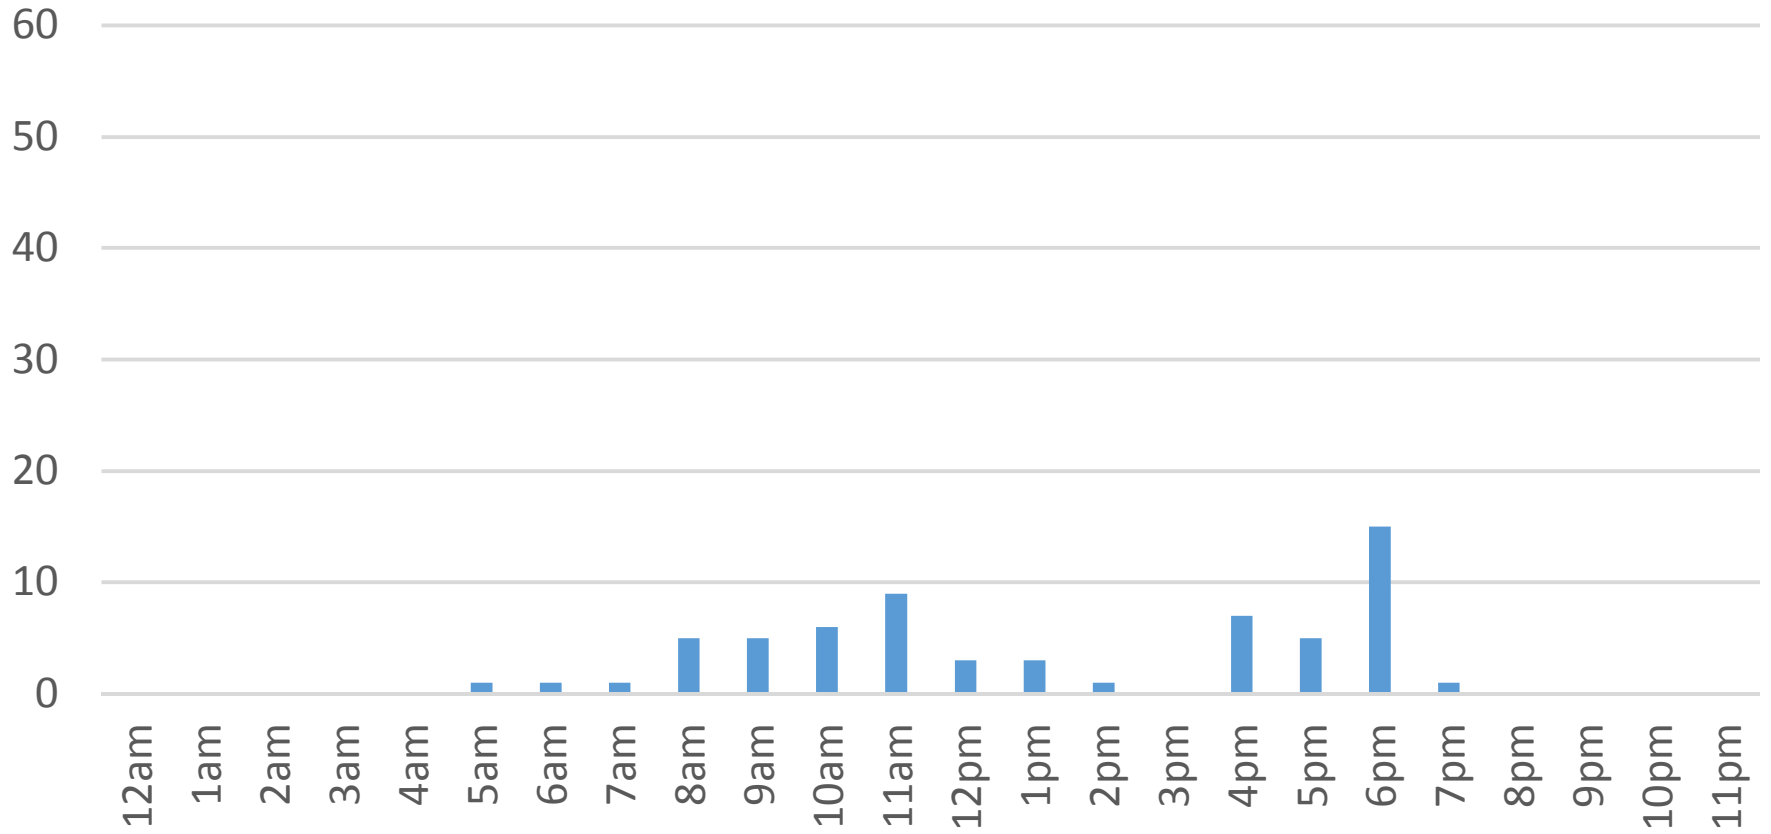

Total = 1,441 Counts

South Bay Trail

Friday, October 14, 2016

South Bay Trail

Saturday, October 15, 2016

South Bay Trail

Sunday, October 16, 2016

South Bay Trail

Monday, October 17, 2016

South Bay Trail

Tuesday, October 18, 2016

South Bay Trail

Wednesday, October 19, 2016

South Bay Trail

Thursday, October 20, 2016

South Bay Trail