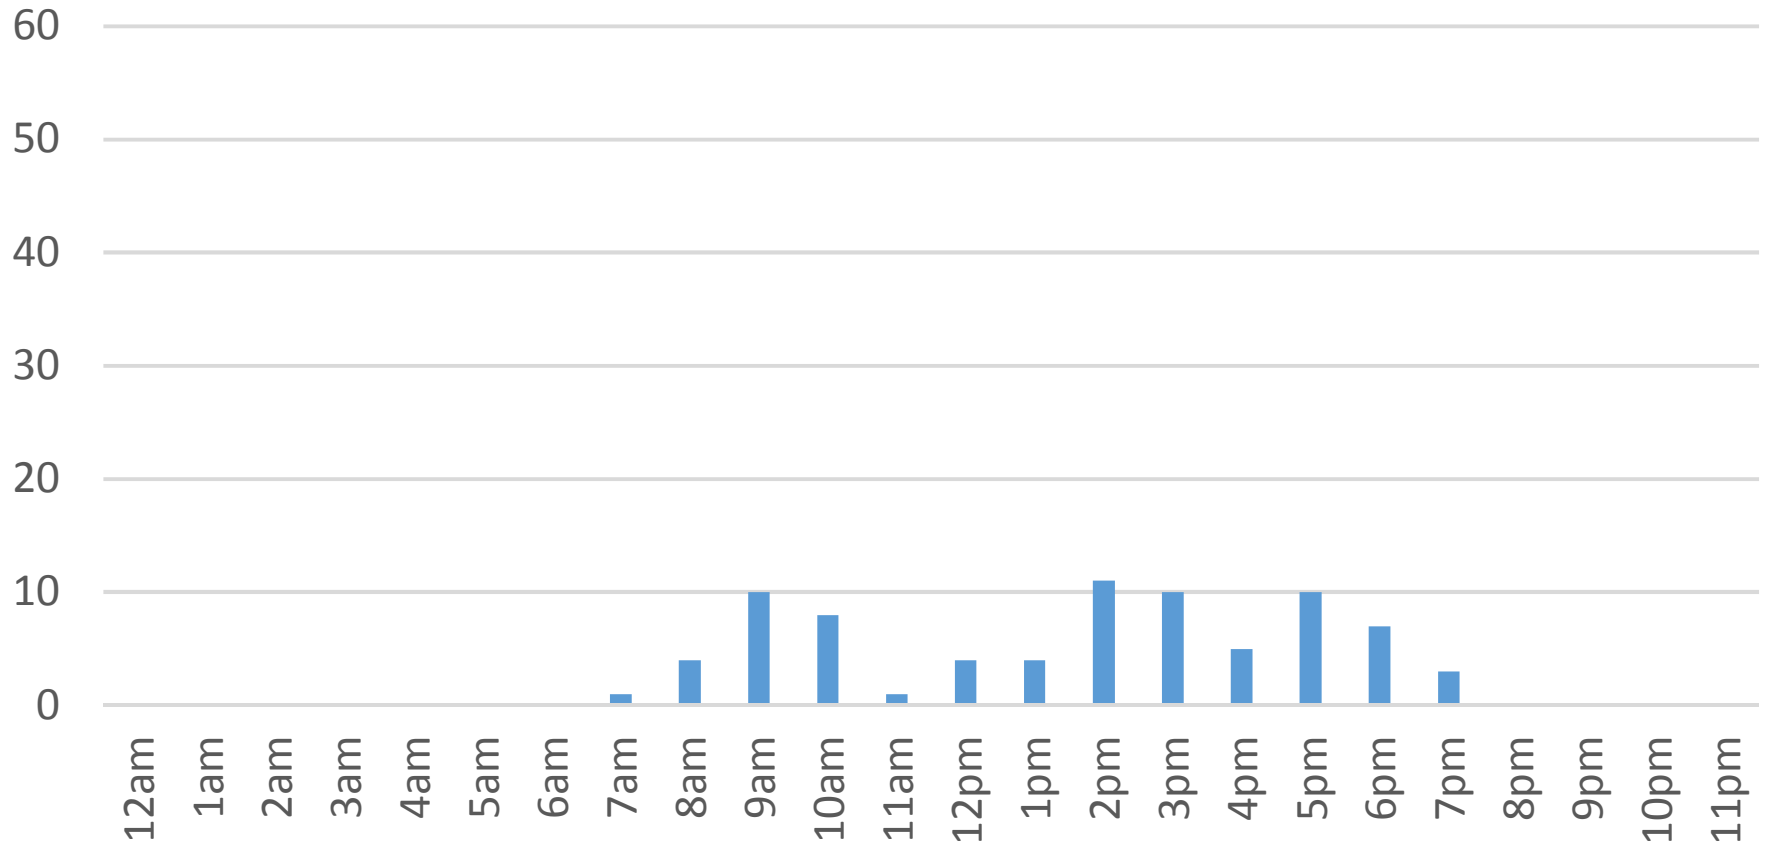

Friday, October 21, 2016

South Bay Trail

Saturday, October 22, 2016

South Bay Trail

Sunday, October 23, 2016

South Bay Trail

Monday, October 24, 2016

South Bay Trail

Tuesday, October 25, 2016

South Bay Trail

Wednesday, October 26, 2016

South Bay Trail

Thursday, October 27, 2016

South Bay Trail

Friday, October 28, 2016

South Bay Trail