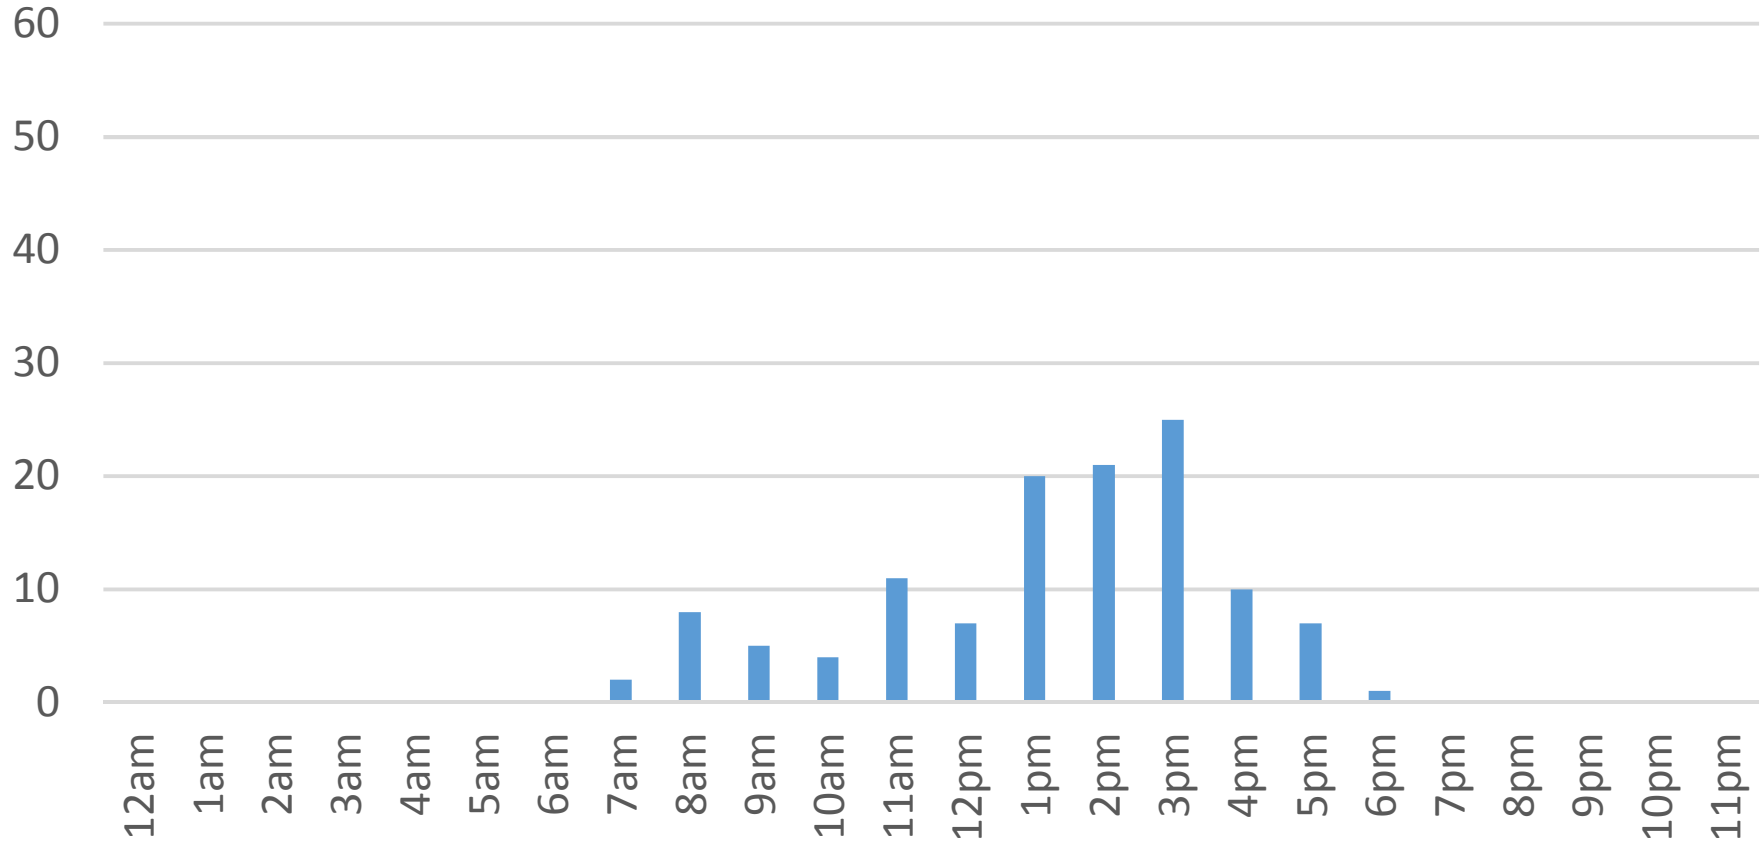

Tuesday, October 25, 2016

South Bay Trail

Wednesday, October 26, 2016

South Bay Trail

Thursday, October 27, 2016

South Bay Trail

Friday, October 28, 2016

South Bay Trail

Saturday, October 29, 2016

South Bay Trail

Sunday, October 30, 2016

South Bay Trail

Monday, October 31, 2016