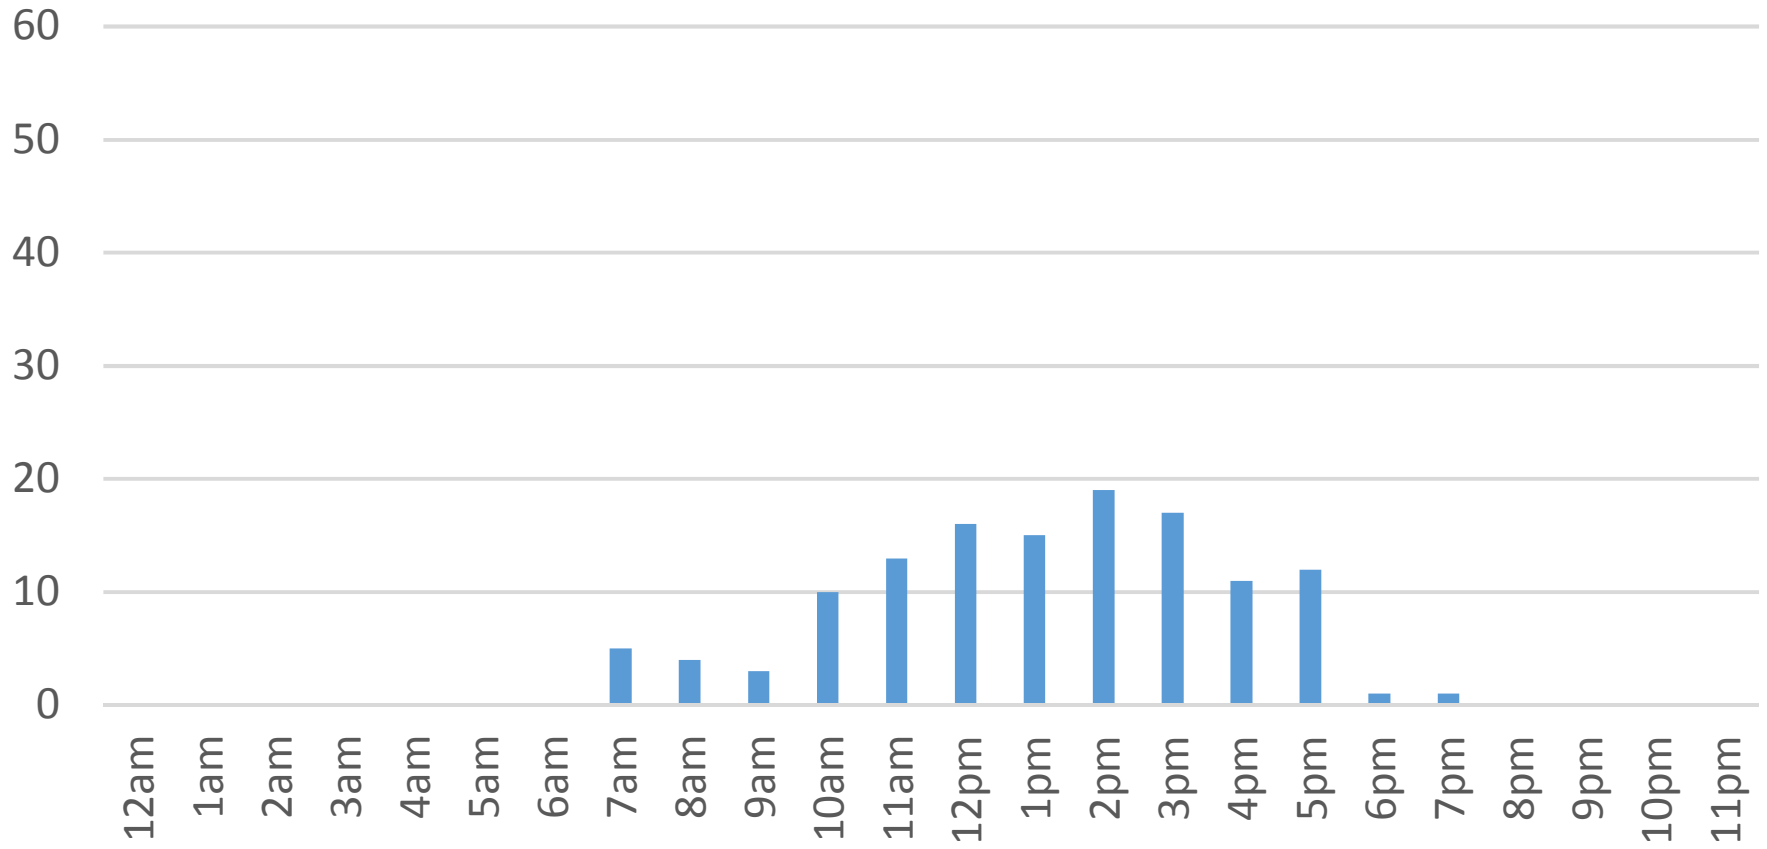

South Bay Trail

Sunday, October 23, 2016