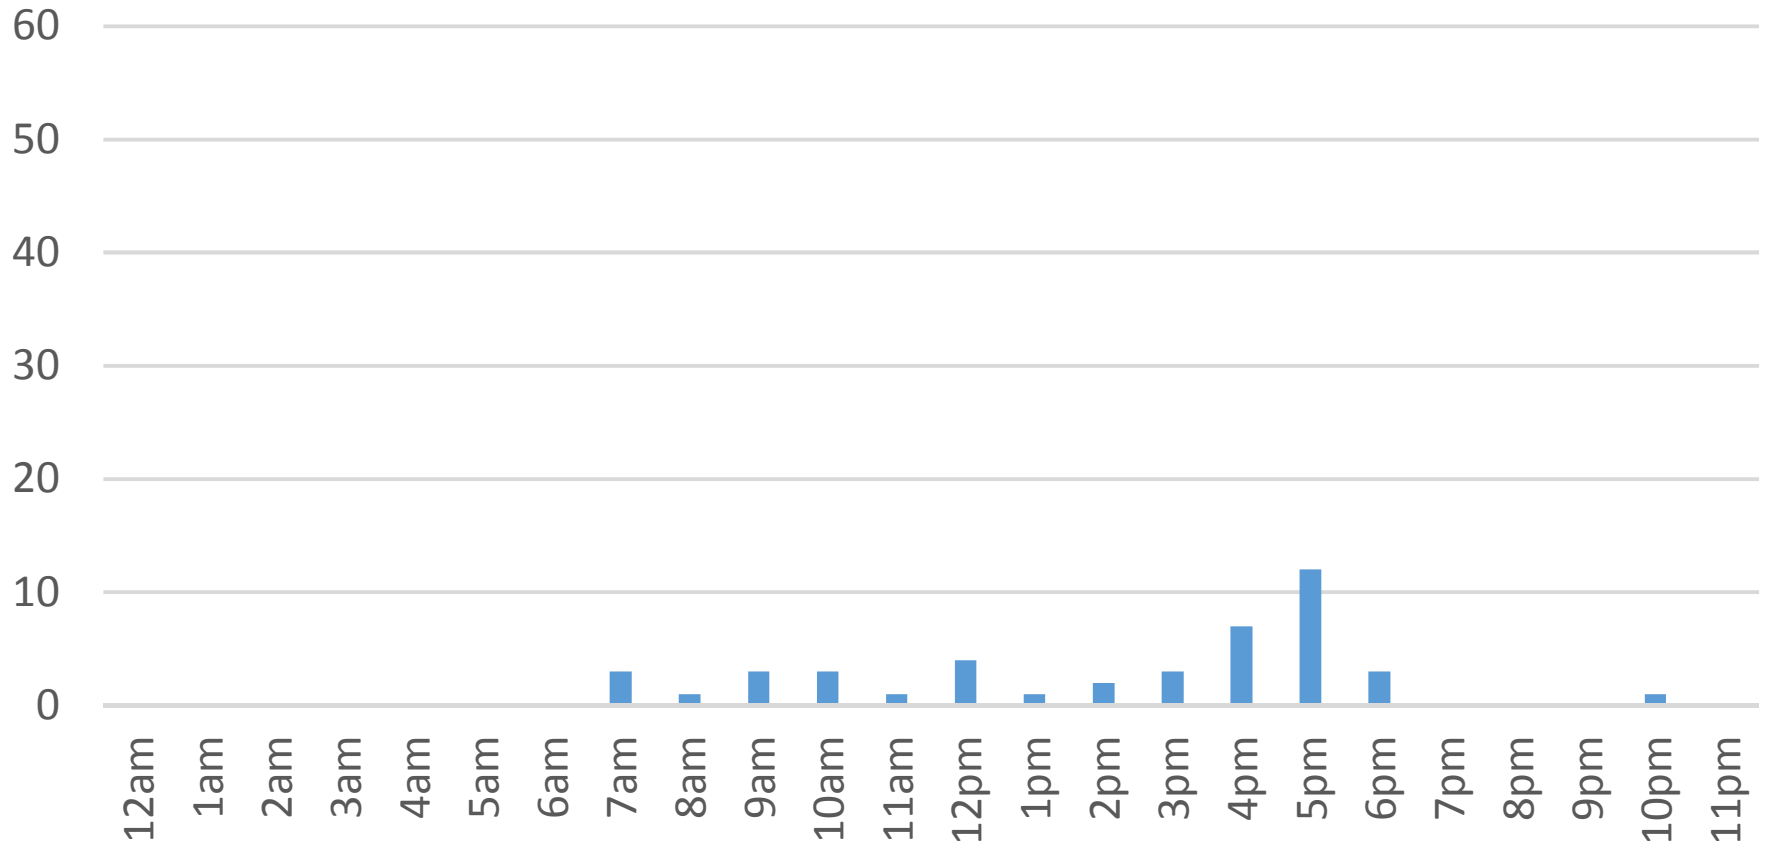

Tuesday, October 25, 2016

South Bay Trail

Wednesday, October 26, 2016

South Bay Trail

Thursday, October 27, 2016

South Bay Trail

Friday, October 28, 2016

South Bay Trail

Saturday, October 29, 2016

South Bay Trail

Sunday, October 30, 2016

South Bay Trail

Monday, October 31, 2016