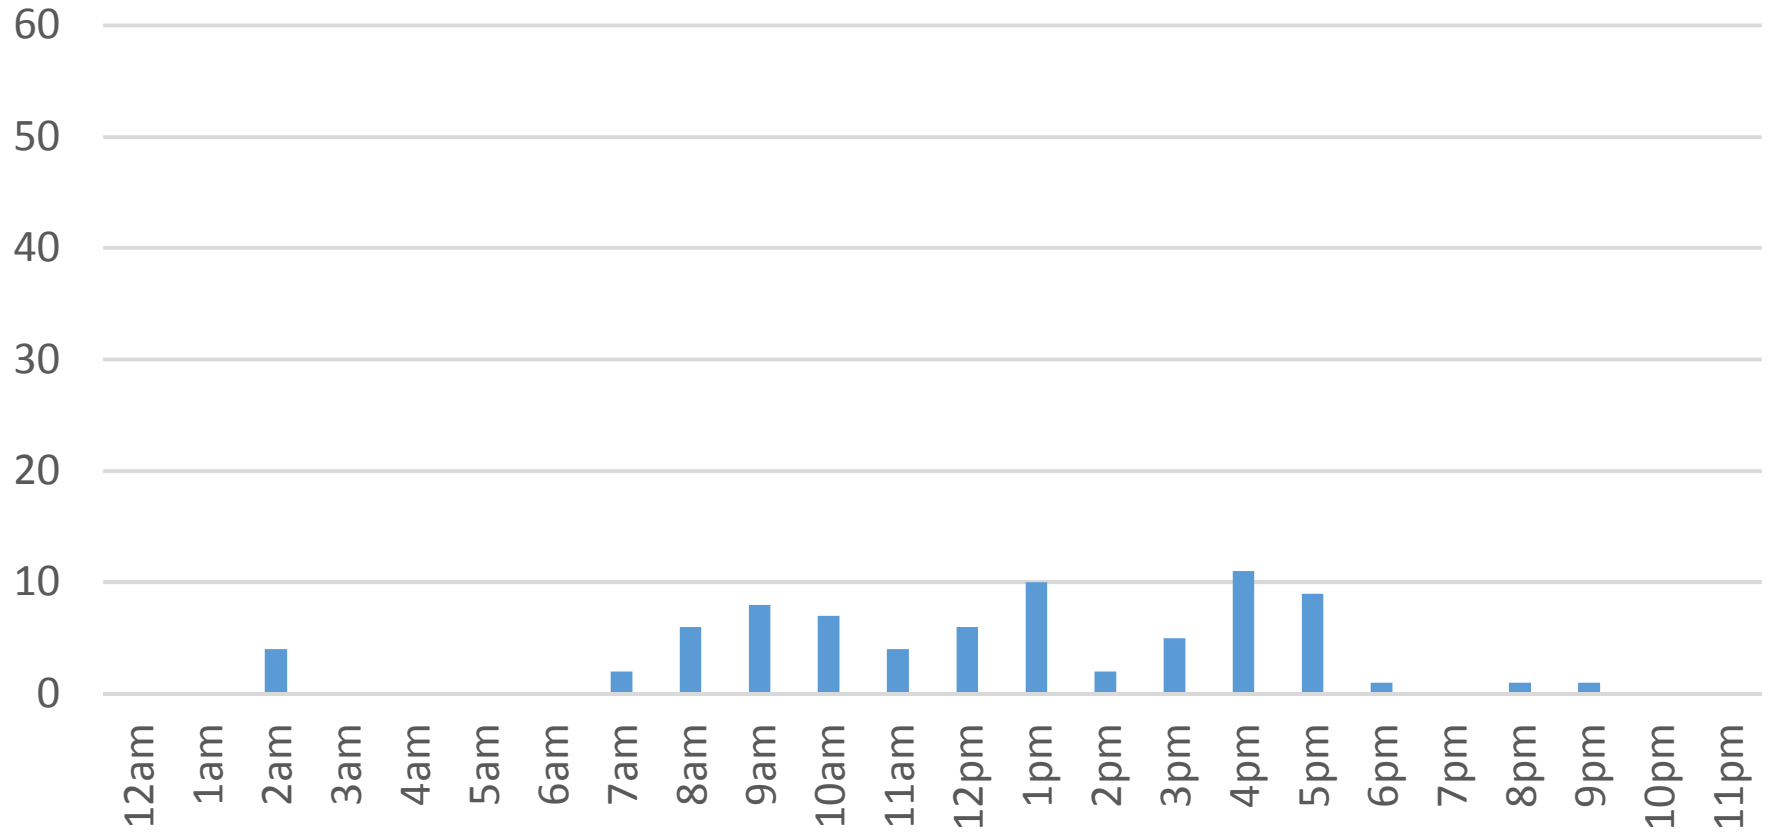

Total = 1,441 Counts

South Bay Trail

Friday, October 14, 2016

South Bay Trail

Saturday, October 15, 2016

South Bay Trail

Sunday, October 16, 2016

South Bay Trail

Monday, October 17, 2016

South Bay Trail

Tuesday, October 18, 2016

South Bay Trail

Wednesday, October 19, 2016

South Bay Trail

Thursday, October 20, 2016

South Bay Trail