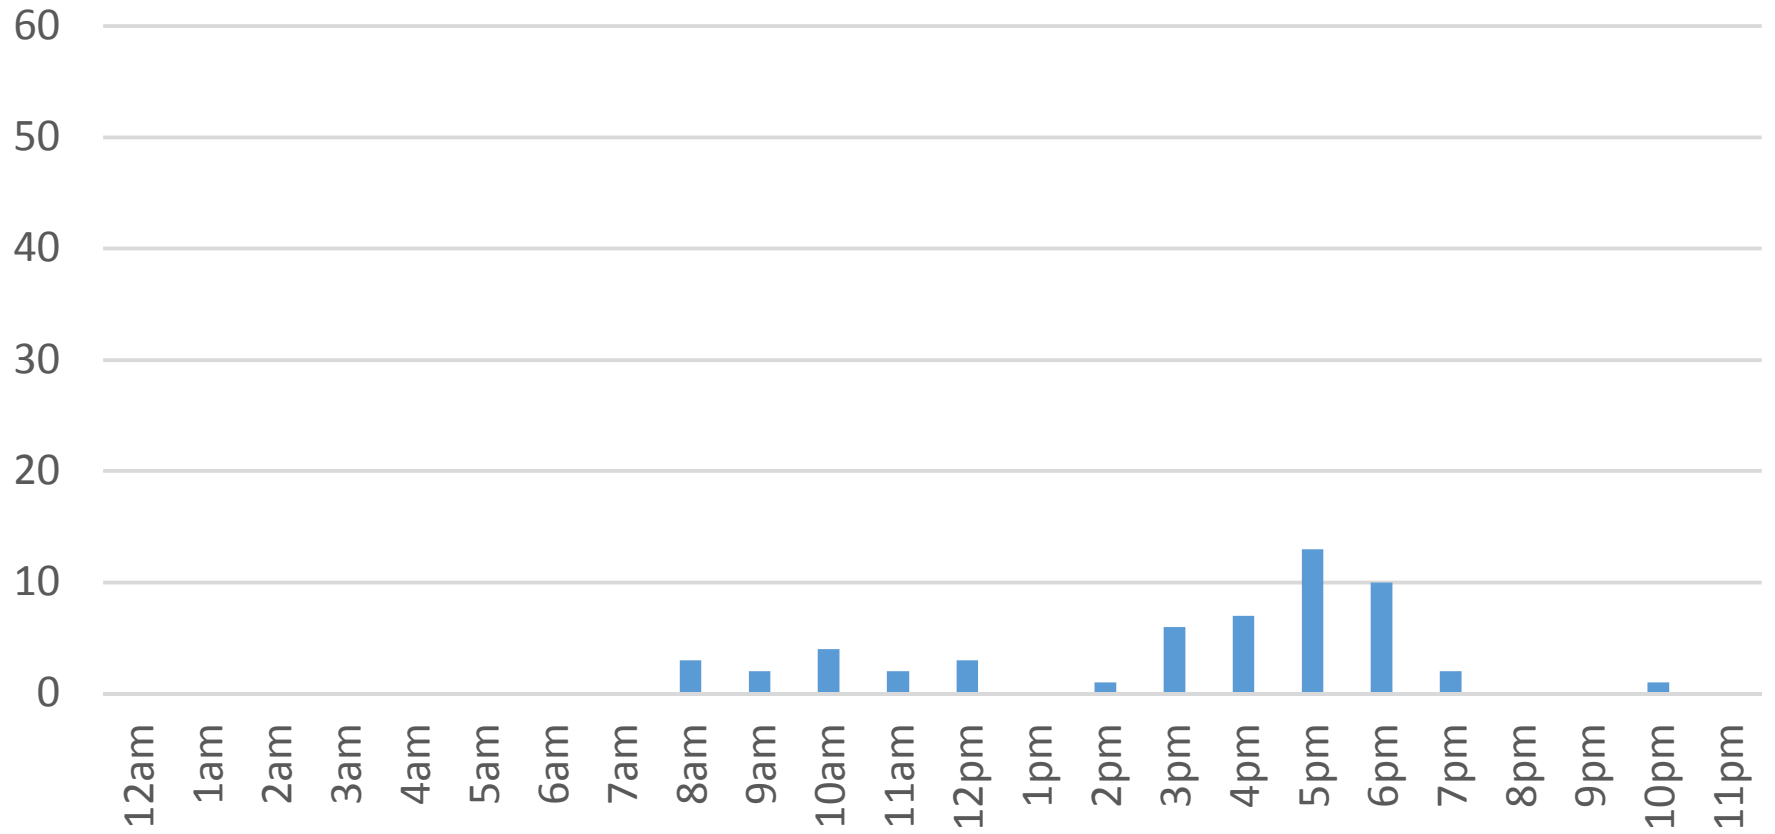

Total = 1,441 Counts

South Bay Trail

Friday, October 14, 2016

South Bay Trail

Saturday, October 15, 2016

South Bay Trail

Sunday, October 16, 2016

South Bay Trail

Monday, October 17, 2016

South Bay Trail

Tuesday, October 18, 2016

South Bay Trail

Wednesday, October 19, 2016

South Bay Trail

Thursday, October 20, 2016

South Bay Trail