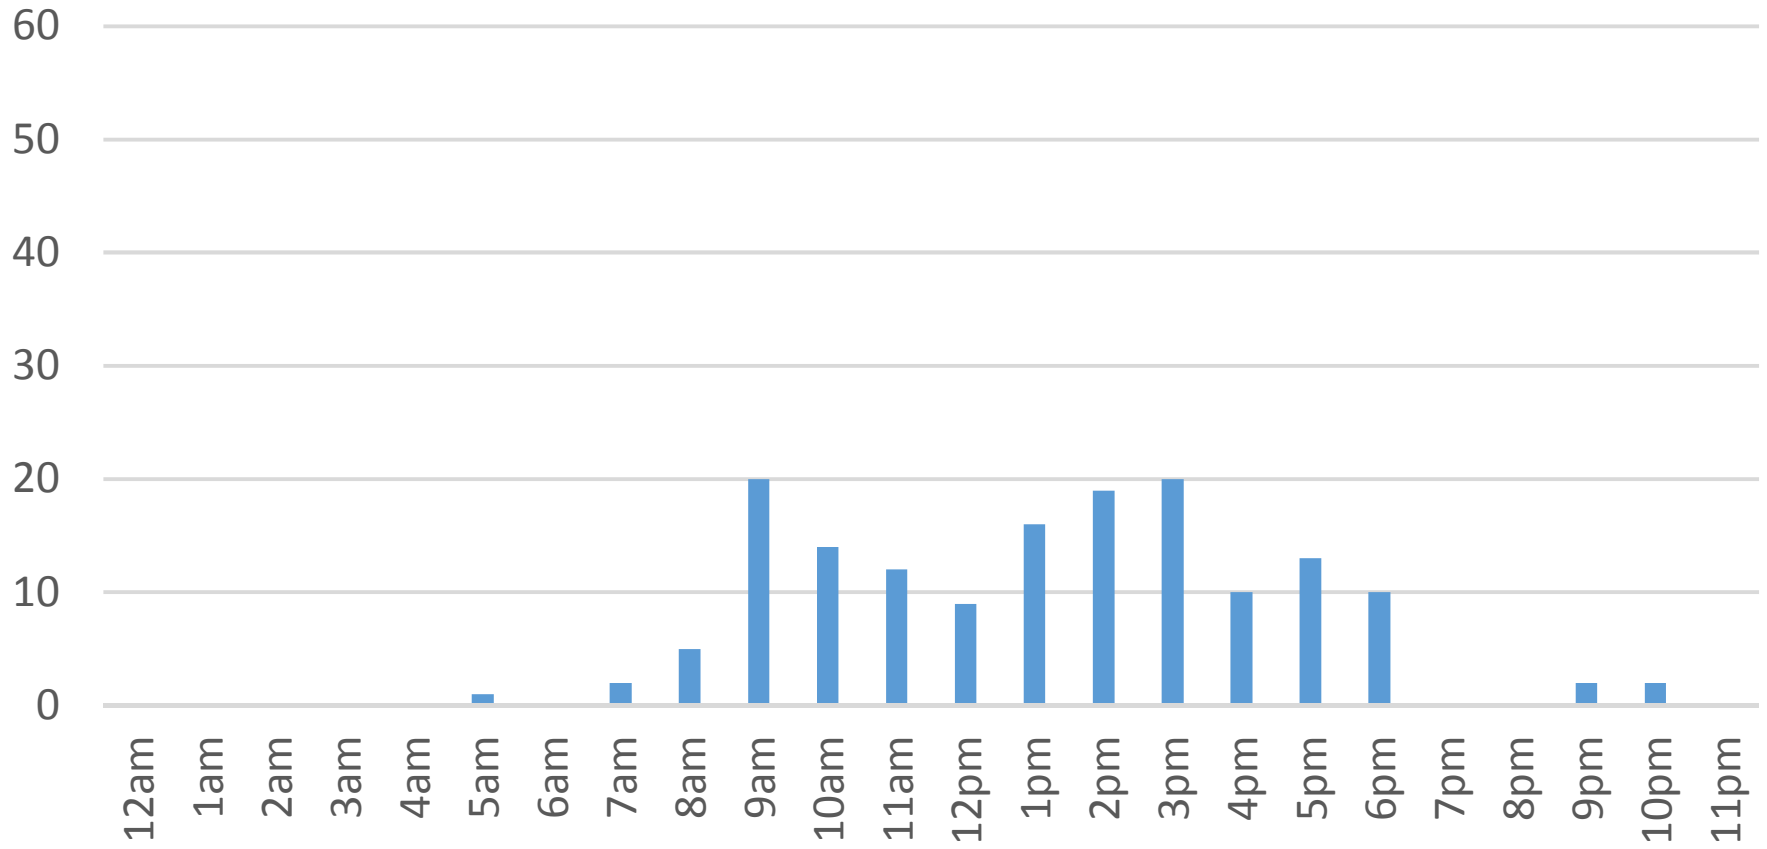

Monday, October 17, 2016

South Bay Trail

Tuesday, October 18, 2016

South Bay Trail

Wednesday, October 19, 2016

South Bay Trail

Thursday, October 20, 2016

South Bay Trail

Friday, October 21, 2016

South Bay Trail

Saturday, October 22, 2016

South Bay Trail

Sunday, October 23, 2016

South Bay Trail

Monday, October 24, 2016

South Bay Trail