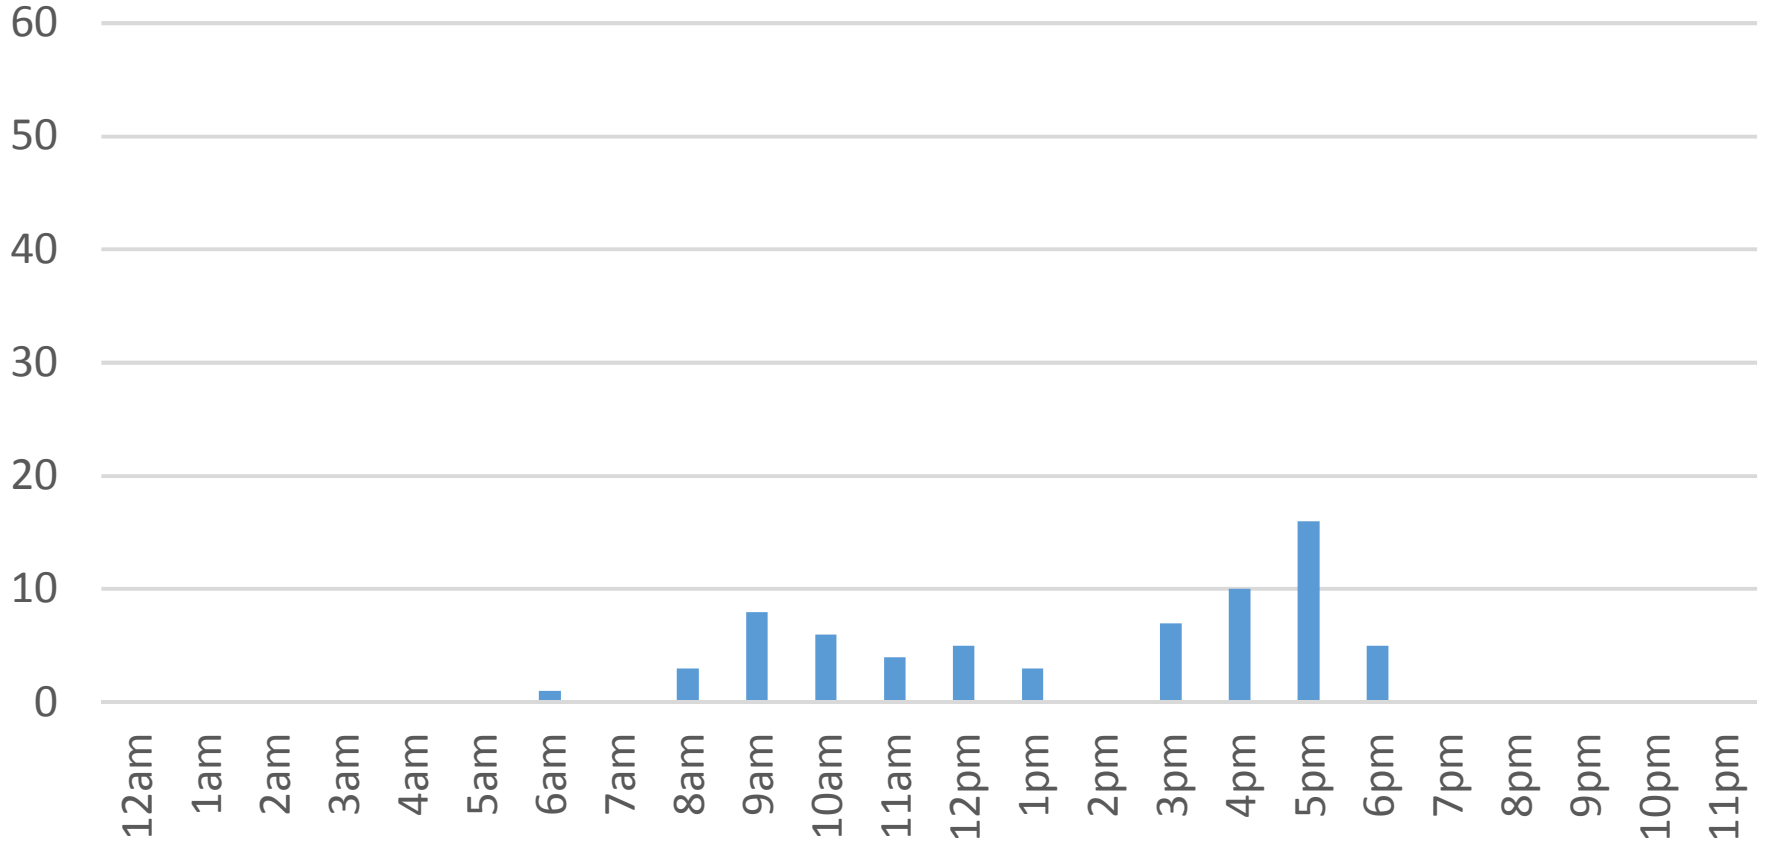

Tuesday, October 25, 2016

South Bay Trail

Wednesday, October 26, 2016

South Bay Trail

Thursday, October 27, 2016

South Bay Trail

Friday, October 28, 2016

South Bay Trail

Saturday, October 29, 2016

South Bay Trail

Sunday, October 30, 2016

South Bay Trail

Monday, October 31, 2016