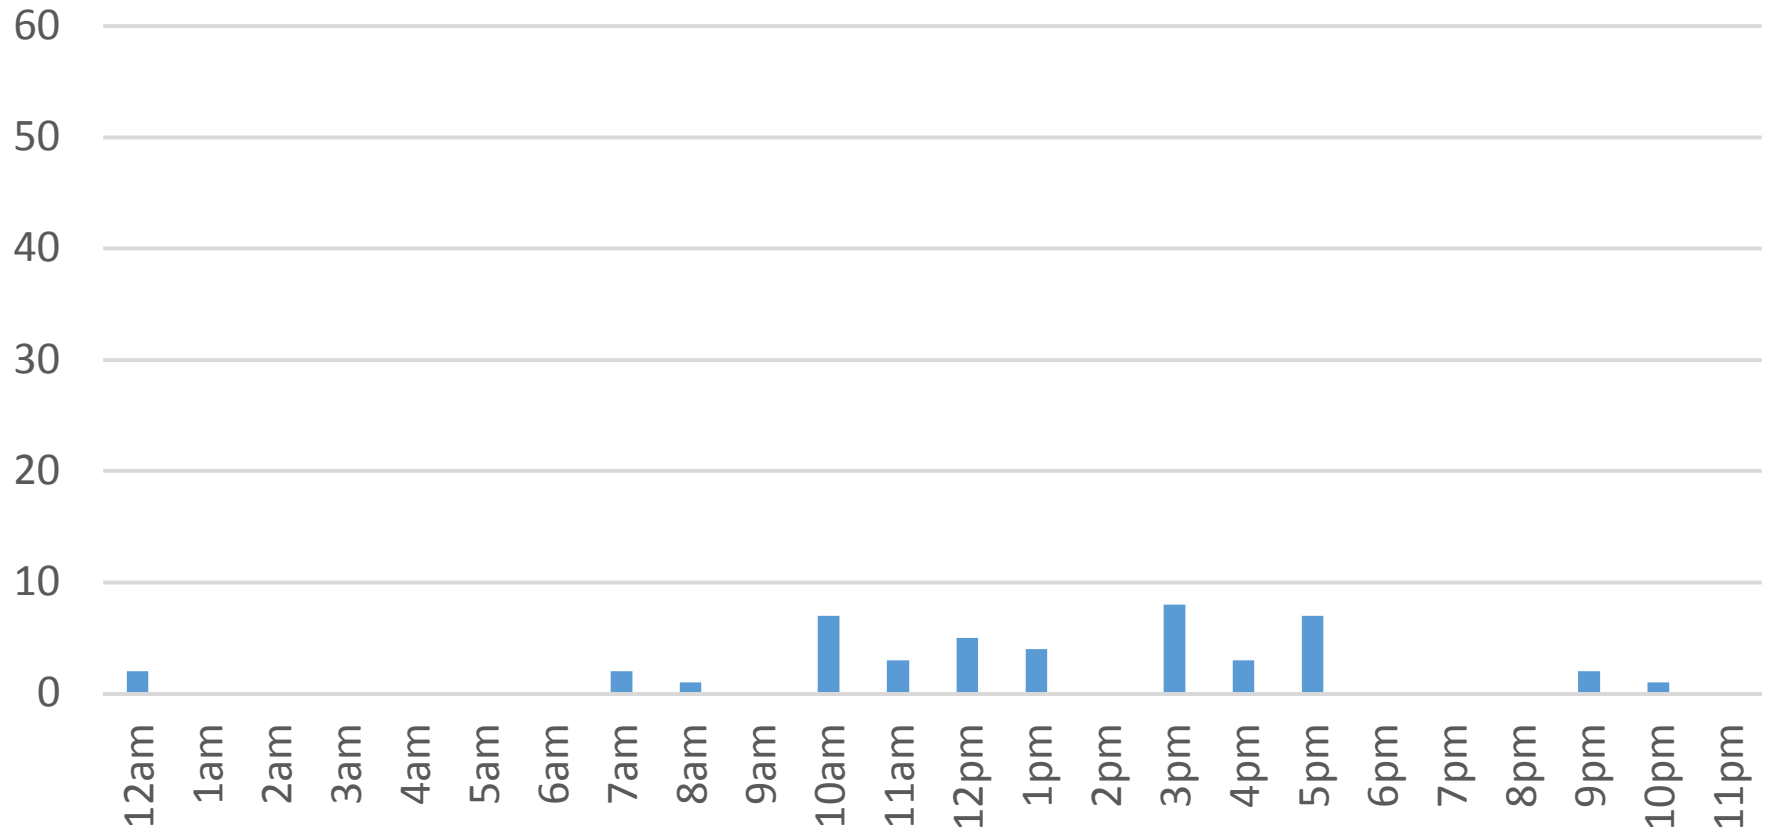

Total = 1,441 Counts

South Bay Trail

Friday, October 14, 2016

South Bay Trail

Saturday, October 15, 2016

South Bay Trail

Sunday, October 16, 2016

South Bay Trail

Monday, October 17, 2016

South Bay Trail

Tuesday, October 18, 2016

South Bay Trail

Wednesday, October 19, 2016

South Bay Trail

Thursday, October 20, 2016

South Bay Trail