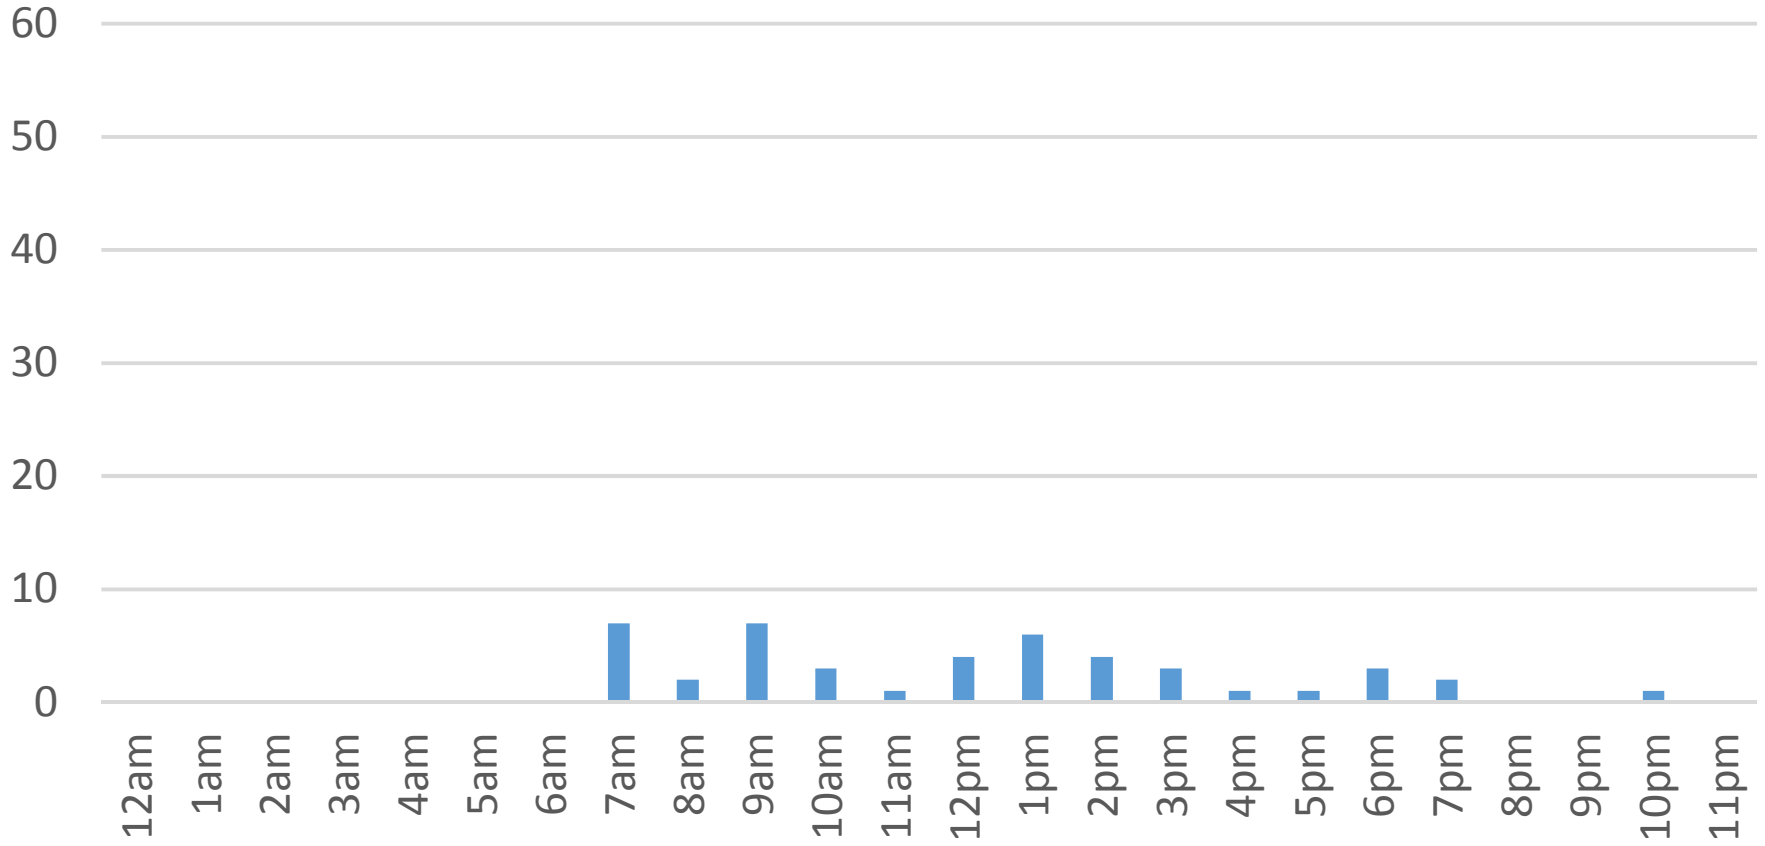

Friday, October 21, 2016

South Bay Trail

Saturday, October 22, 2016

South Bay Trail

Sunday, October 23, 2016

South Bay Trail

Monday, October 24, 2016

South Bay Trail

Tuesday, October 25, 2016

South Bay Trail

Wednesday, October 26, 2016

South Bay Trail

Thursday, October 27, 2016

South Bay Trail

Friday, October 28, 2016

South Bay Trail