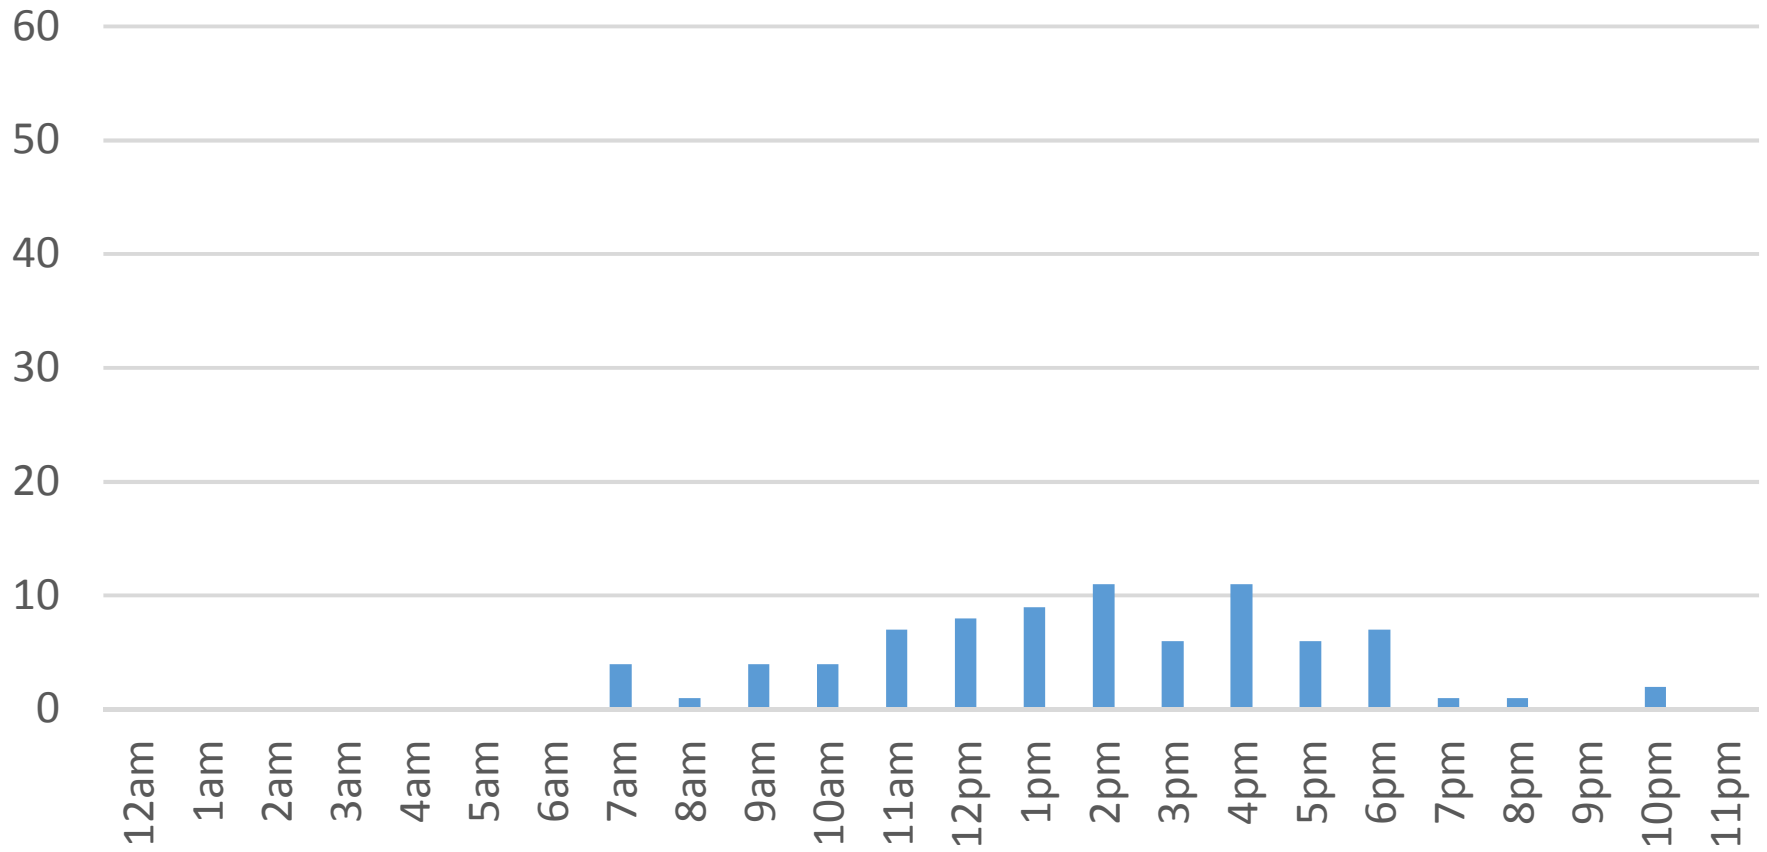

Tuesday, October 25, 2016

South Bay Trail

Wednesday, October 26, 2016

South Bay Trail

Thursday, October 27, 2016

South Bay Trail

Friday, October 28, 2016

South Bay Trail

Saturday, October 29, 2016

South Bay Trail

Sunday, October 30, 2016

South Bay Trail

Monday, October 31, 2016