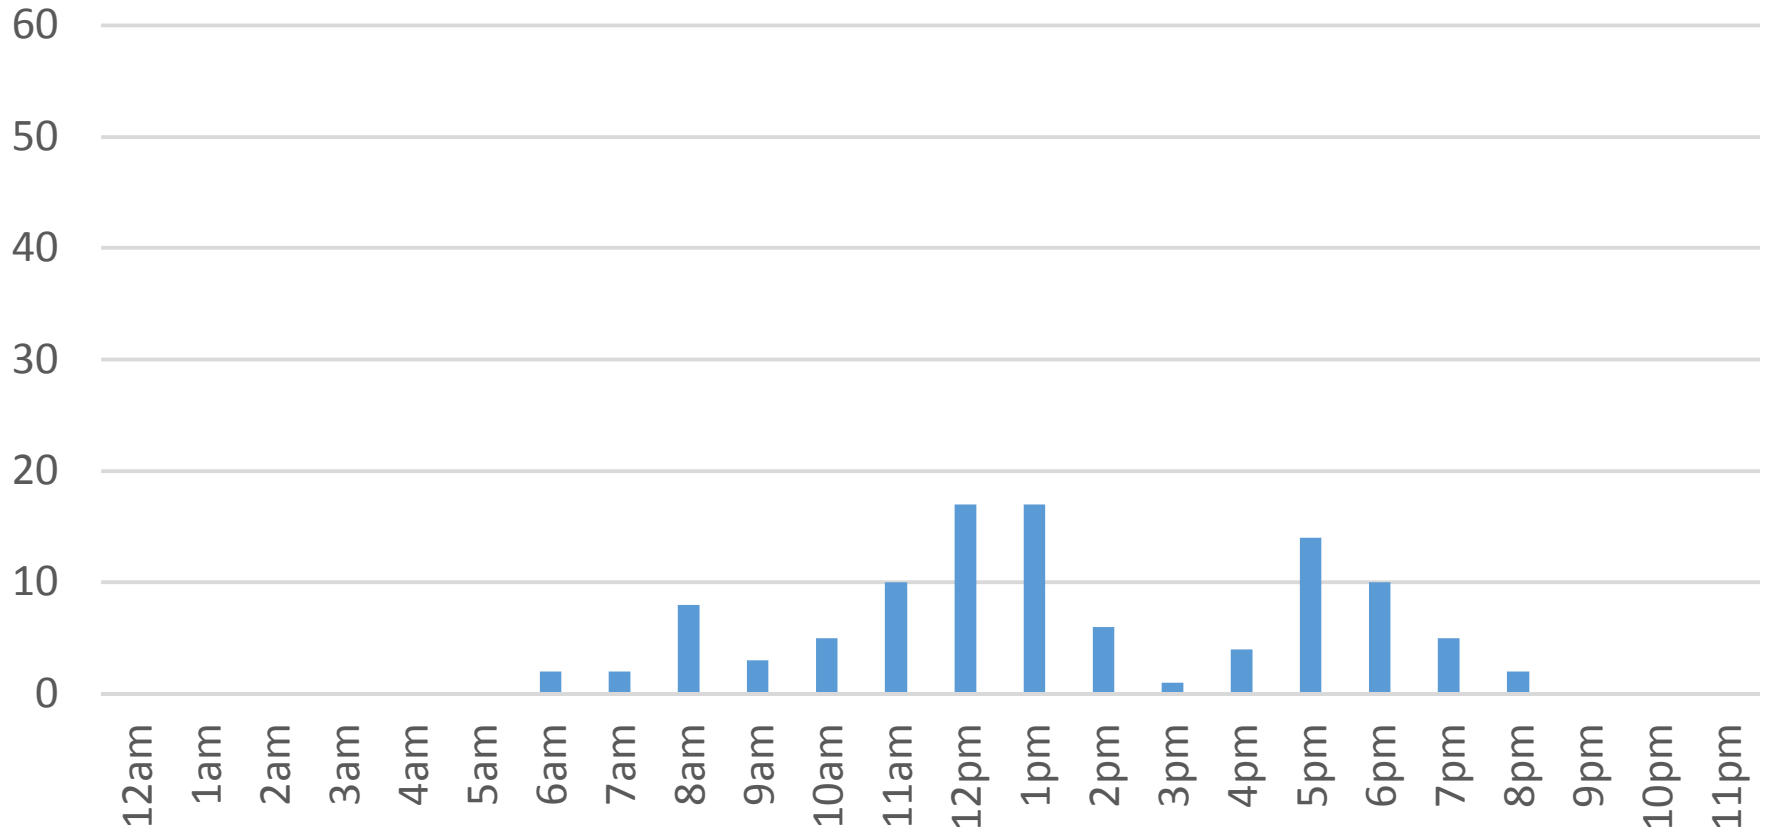

Monday, October 17, 2016

South Bay Trail

Tuesday, October 18, 2016

South Bay Trail

Wednesday, October 19, 2016

South Bay Trail

Thursday, October 20, 2016

South Bay Trail

Friday, October 21, 2016

South Bay Trail

Saturday, October 22, 2016

South Bay Trail

Sunday, October 23, 2016

South Bay Trail

Monday, October 24, 2016

South Bay Trail