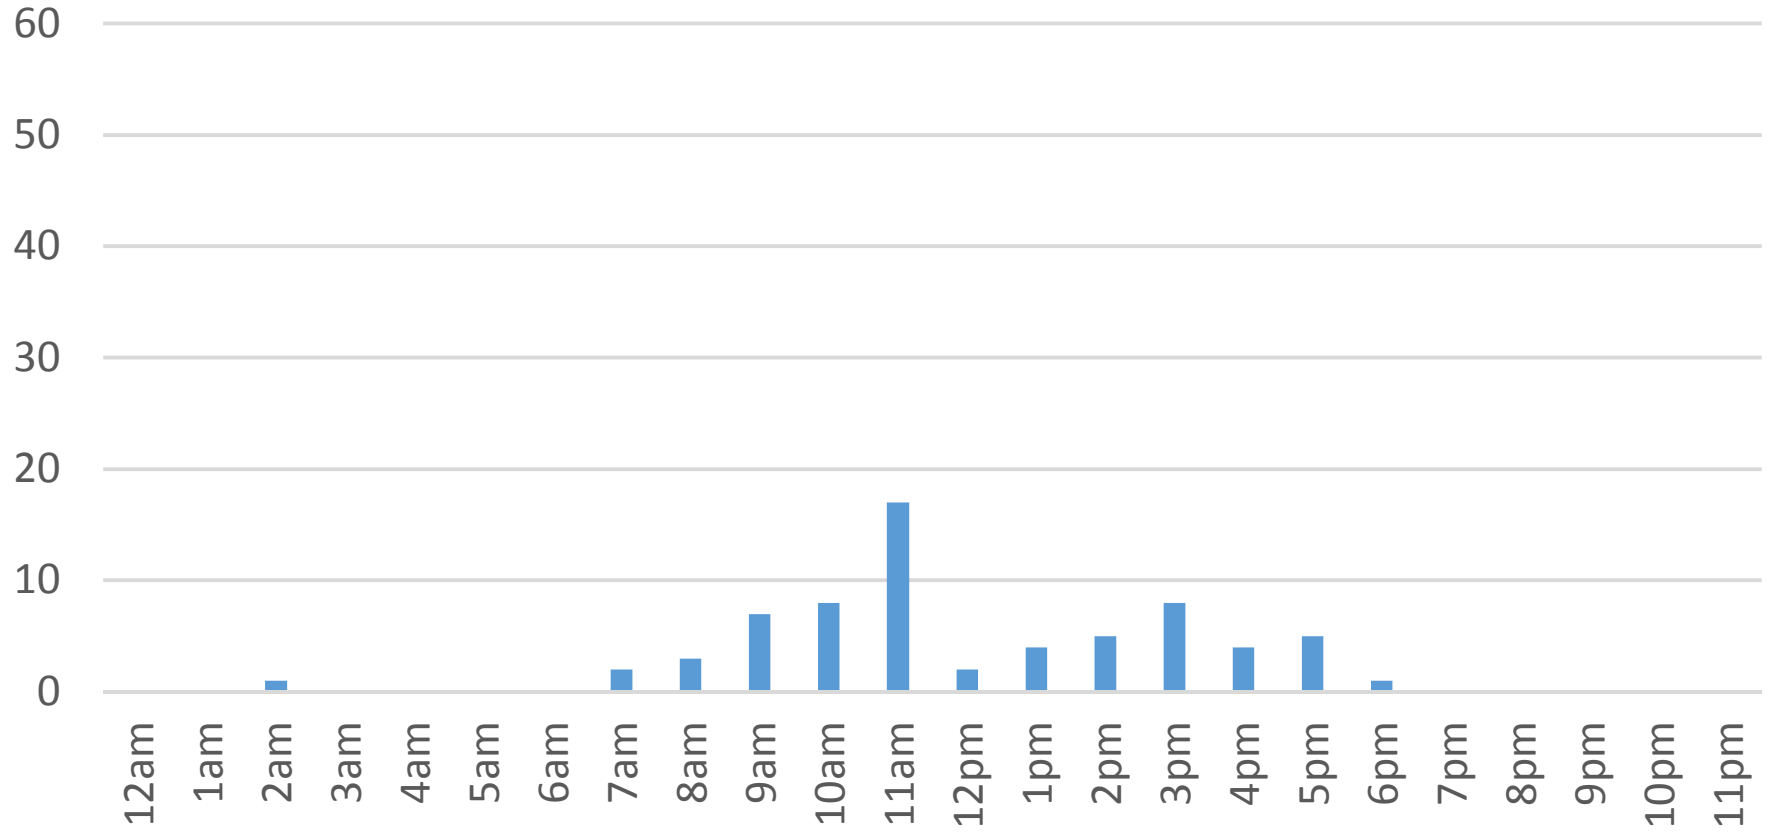

Total = 1,441 Counts

South Bay Trail

Friday, October 14, 2016

South Bay Trail

Saturday, October 15, 2016

South Bay Trail

Sunday, October 16, 2016

South Bay Trail

Monday, October 17, 2016

South Bay Trail

Tuesday, October 18, 2016

South Bay Trail

Wednesday, October 19, 2016

South Bay Trail

Thursday, October 20, 2016

South Bay Trail

Friday, October 21, 2016

South Bay Trail

Saturday, October 22, 2016

South Bay Trail

Sunday, October 23, 2016

South Bay Trail

Monday, October 24, 2016

South Bay Trail