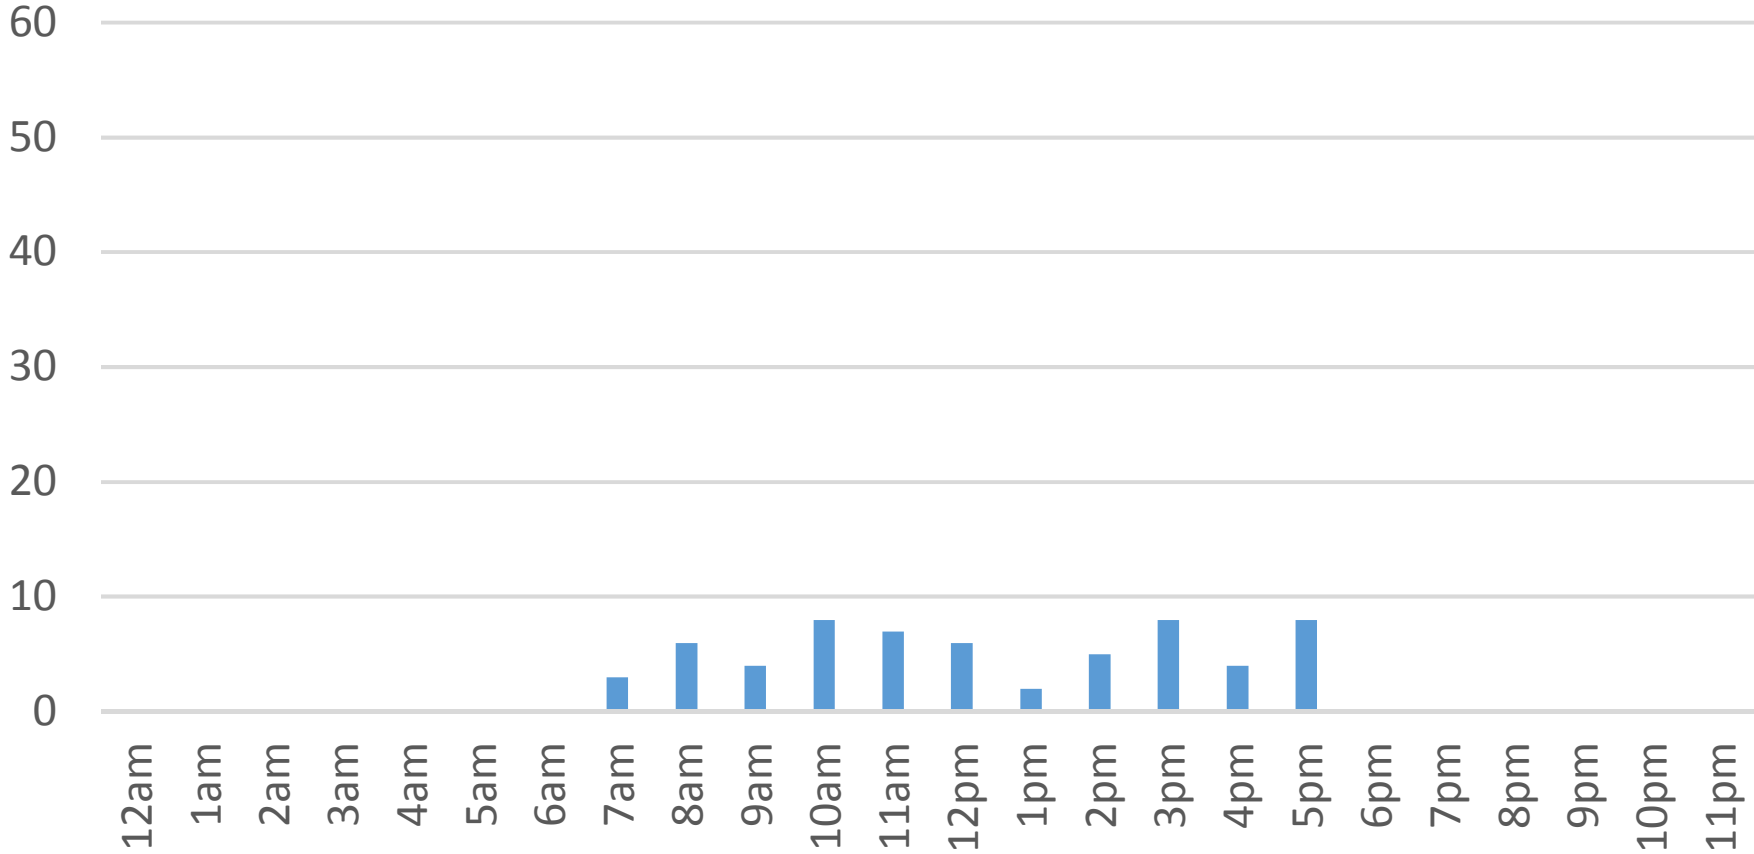

Friday, October 21, 2016

South Bay Trail

Saturday, October 22, 2016

South Bay Trail

Sunday, October 23, 2016

South Bay Trail

Monday, October 24, 2016

South Bay Trail

Tuesday, October 25, 2016

South Bay Trail

Wednesday, October 26, 2016

South Bay Trail

Thursday, October 27, 2016

South Bay Trail

Friday, October 28, 2016

South Bay Trail