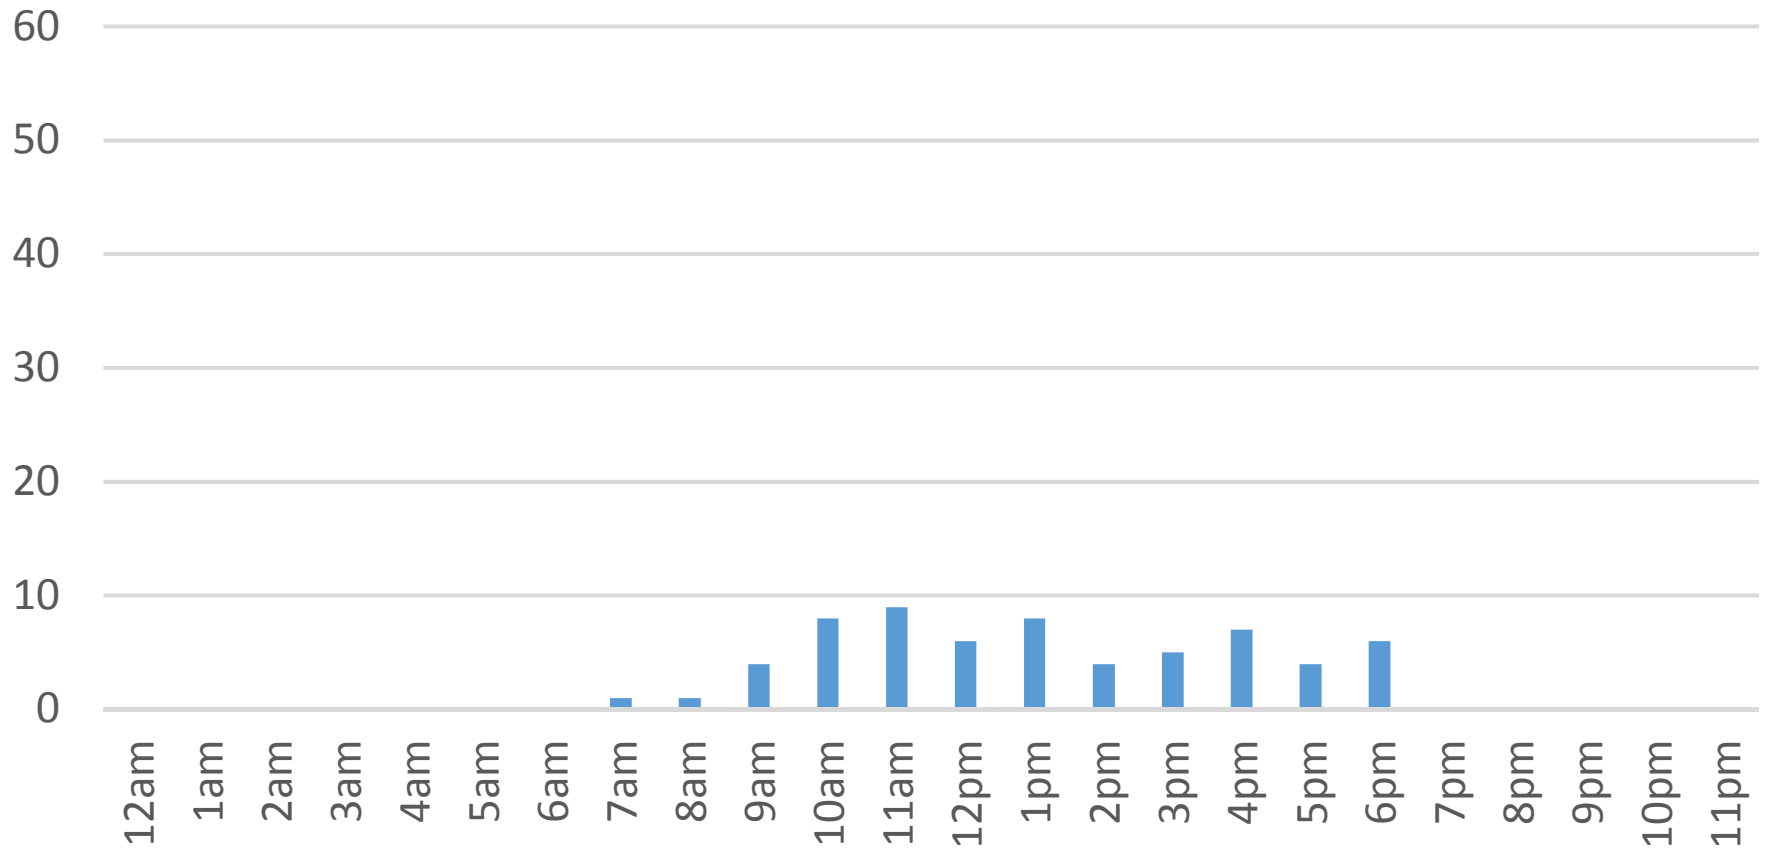

Friday, October 21, 2016

South Bay Trail

Saturday, October 22, 2016

South Bay Trail

Sunday, October 23, 2016

South Bay Trail

Monday, October 24, 2016

South Bay Trail

Tuesday, October 25, 2016

South Bay Trail

Wednesday, October 26, 2016

South Bay Trail

Thursday, October 27, 2016

South Bay Trail

Friday, October 28, 2016

South Bay Trail