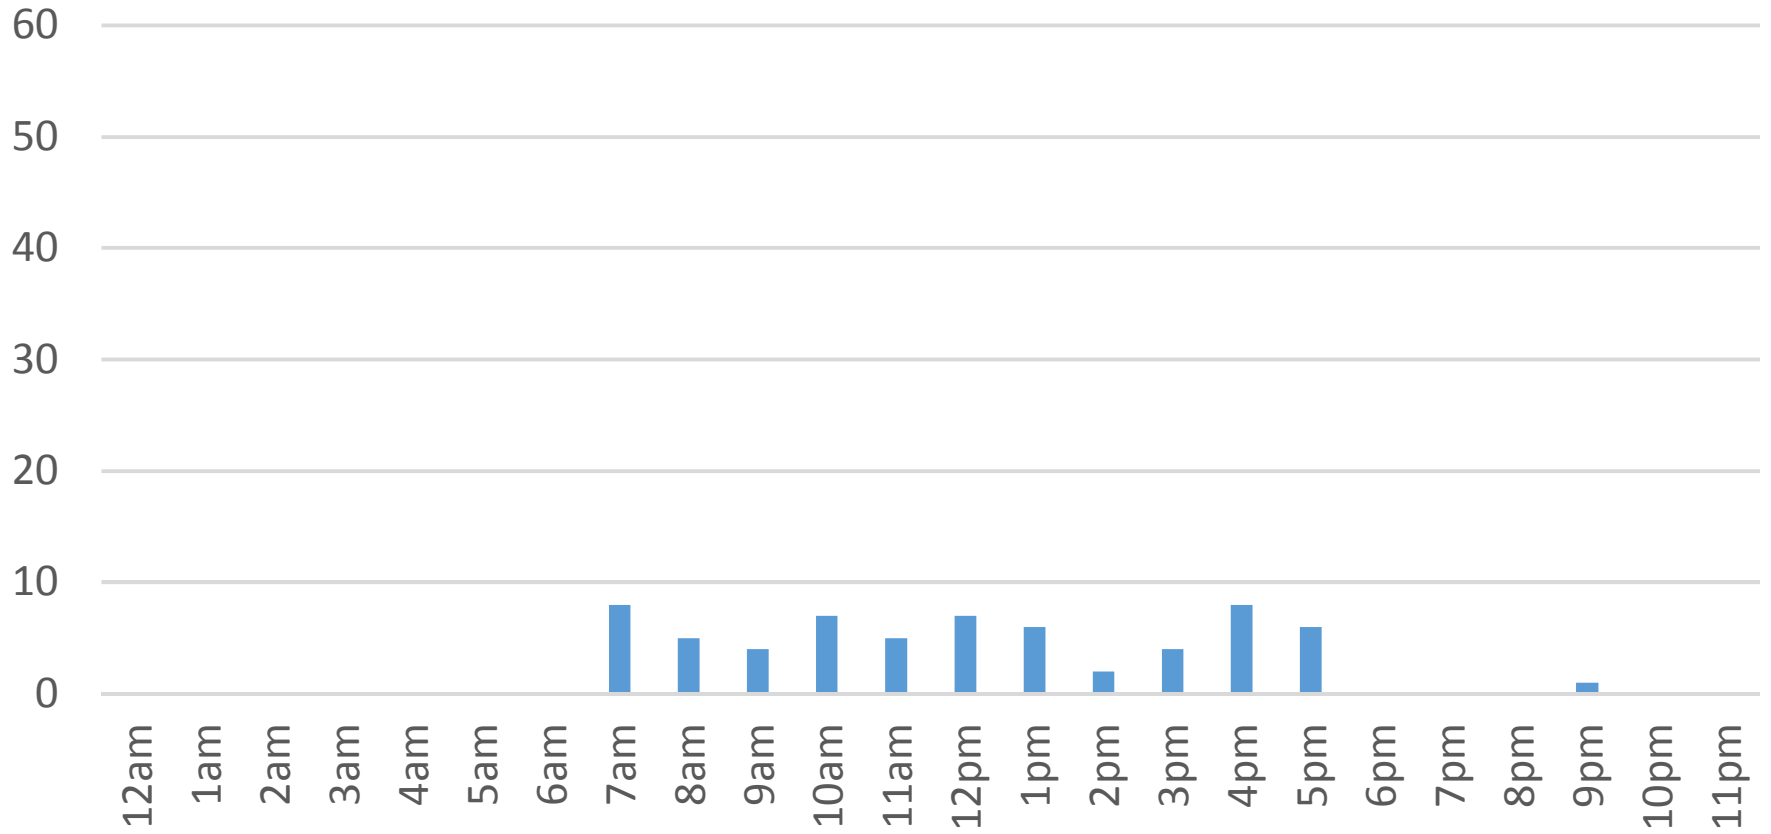

Total = 1,441 Counts

South Bay Trail

Friday, October 14, 2016

South Bay Trail

Saturday, October 15, 2016

South Bay Trail

Sunday, October 16, 2016

South Bay Trail

Monday, October 17, 2016

South Bay Trail

Tuesday, October 18, 2016

South Bay Trail

Wednesday, October 19, 2016

South Bay Trail

Thursday, October 20, 2016

South Bay Trail