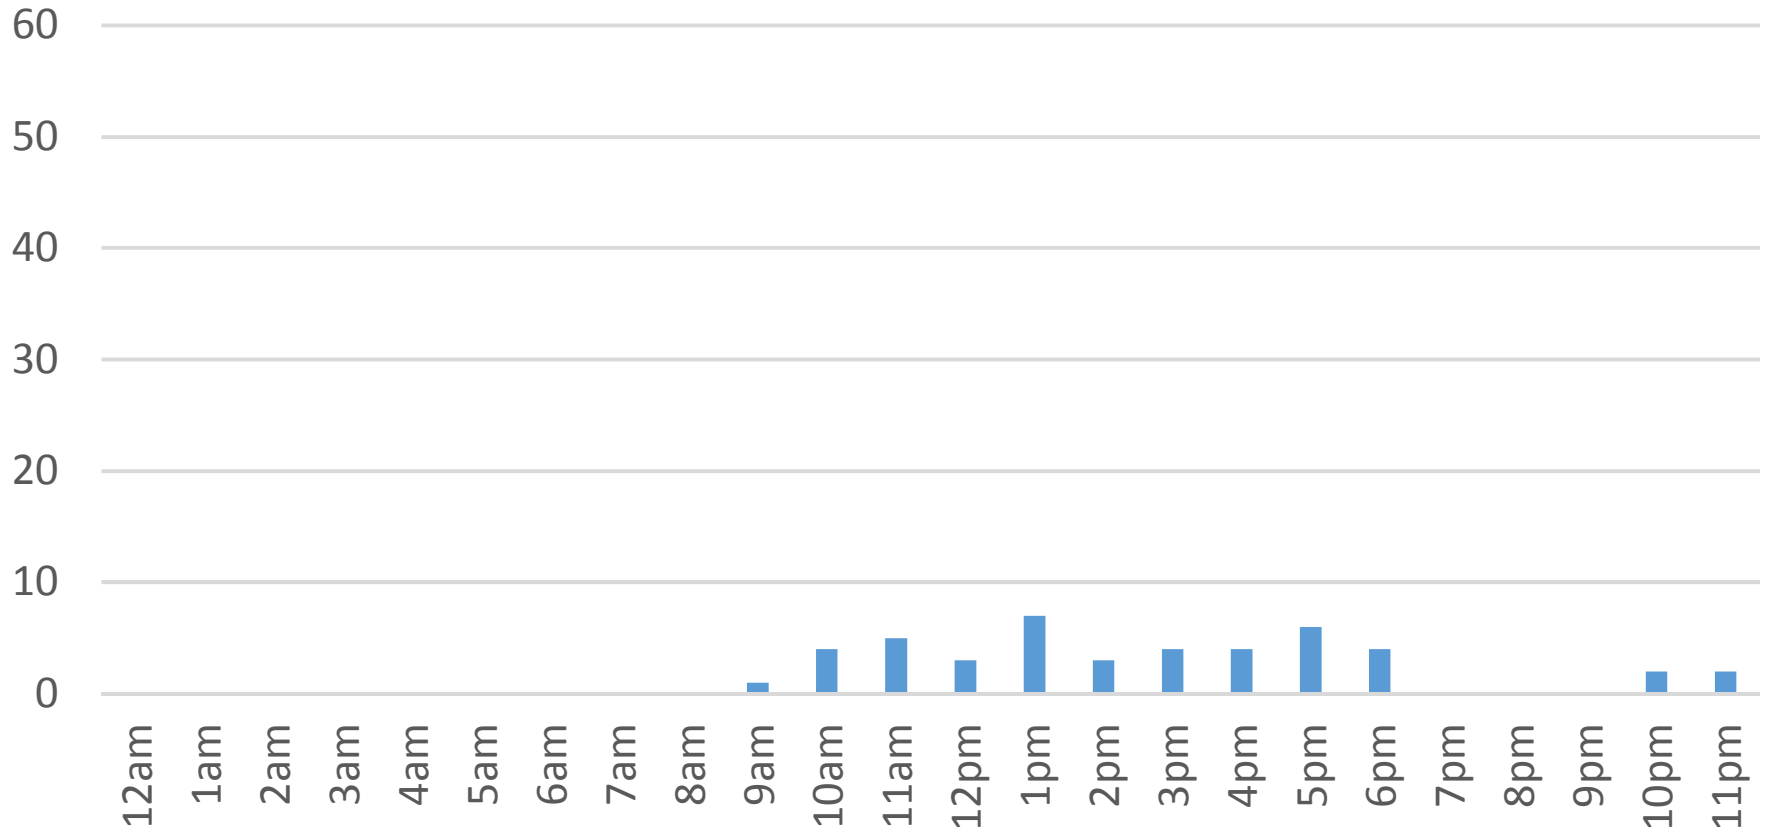

Total = 824 Counts

Waterfront Trail (ASB)

Saturday, October 01, 2016

Waterfront Trail (ASB)

Sunday, October 02, 2016

Waterfront Trail (ASB)

Monday, October 03, 2016

Waterfront Trail (ASB)

Tuesday, October 04, 2016

Waterfront Trail (ASB)

Wednesday, October 05, 2016

Waterfront Trail (ASB)

Thursday, October 06, 2016

Waterfront Trail (ASB)

Friday, October 07, 2016

Waterfront Trail (ASB)

Saturday, October 08, 2016

Waterfront Trail (ASB)

Sunday, October 09, 2016

Waterfront Trail (ASB)

Monday, October 10, 2016

Waterfront Trail (ASB)

Tuesday, October 11, 2016

Waterfront Trail (ASB)