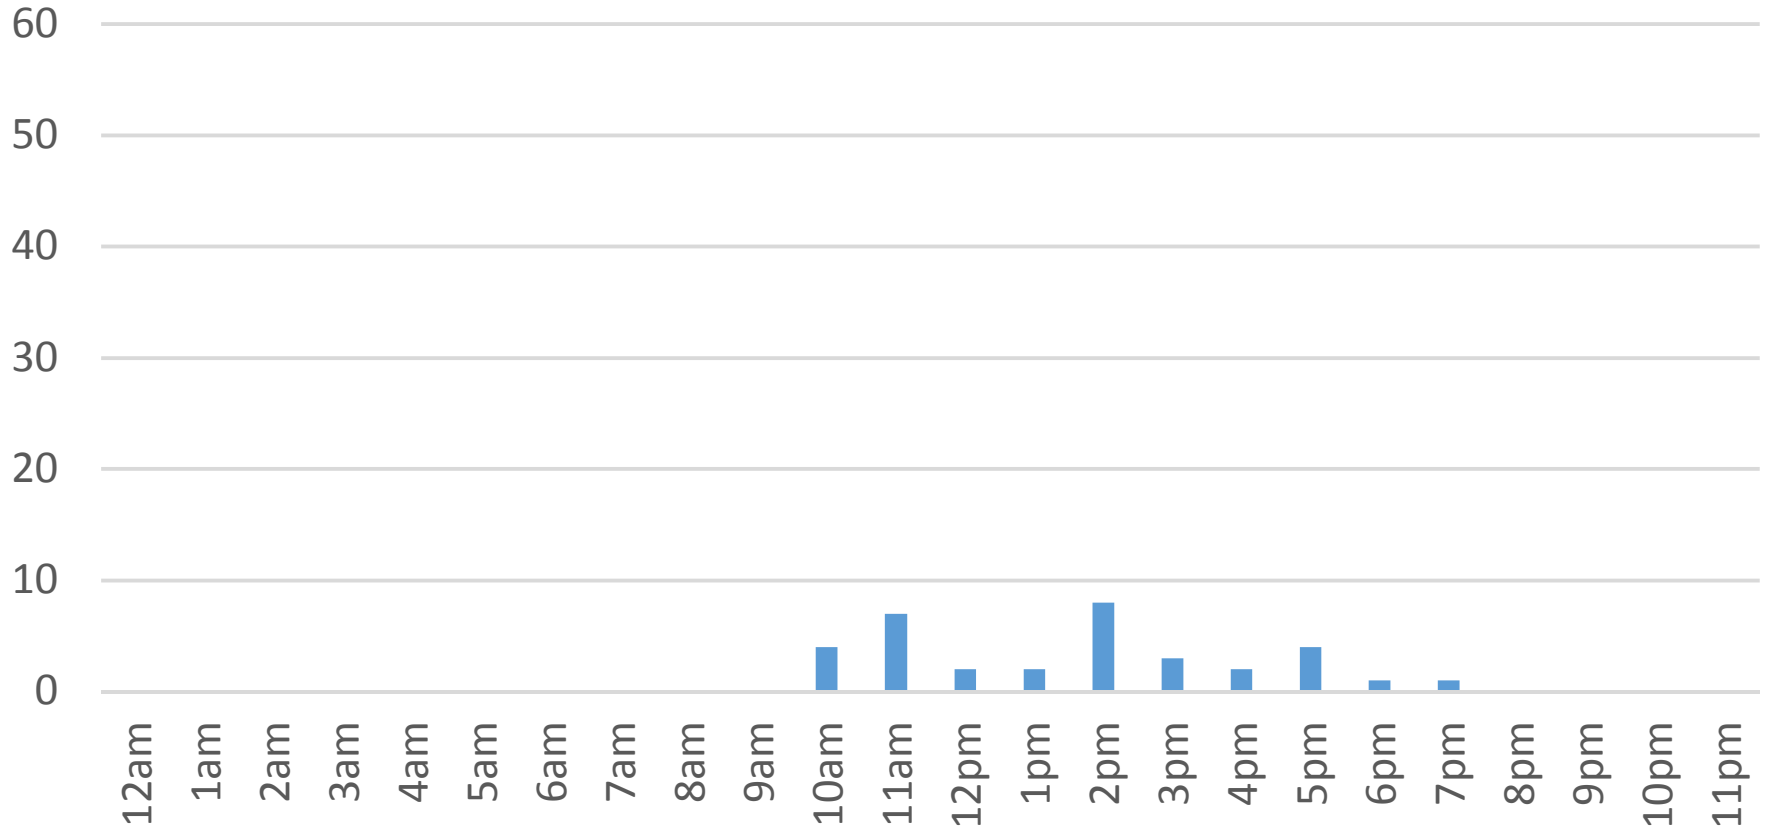

Total = 824 Counts

Waterfront Trail (ASB)

Saturday, October 01, 2016

Waterfront Trail (ASB)

Sunday, October 02, 2016

Waterfront Trail (ASB)

Monday, October 03, 2016

Waterfront Trail (ASB)

Tuesday, October 04, 2016

Waterfront Trail (ASB)

Wednesday, October 05, 2016

Waterfront Trail (ASB)

Thursday, October 06, 2016

Waterfront Trail (ASB)

Friday, October 07, 2016

Waterfront Trail (ASB)

Saturday, October 08, 2016

Waterfront Trail (ASB)

Sunday, October 09, 2016

Waterfront Trail (ASB)

Monday, October 10, 2016

Waterfront Trail (ASB)

Tuesday, October 11, 2016

Waterfront Trail (ASB)