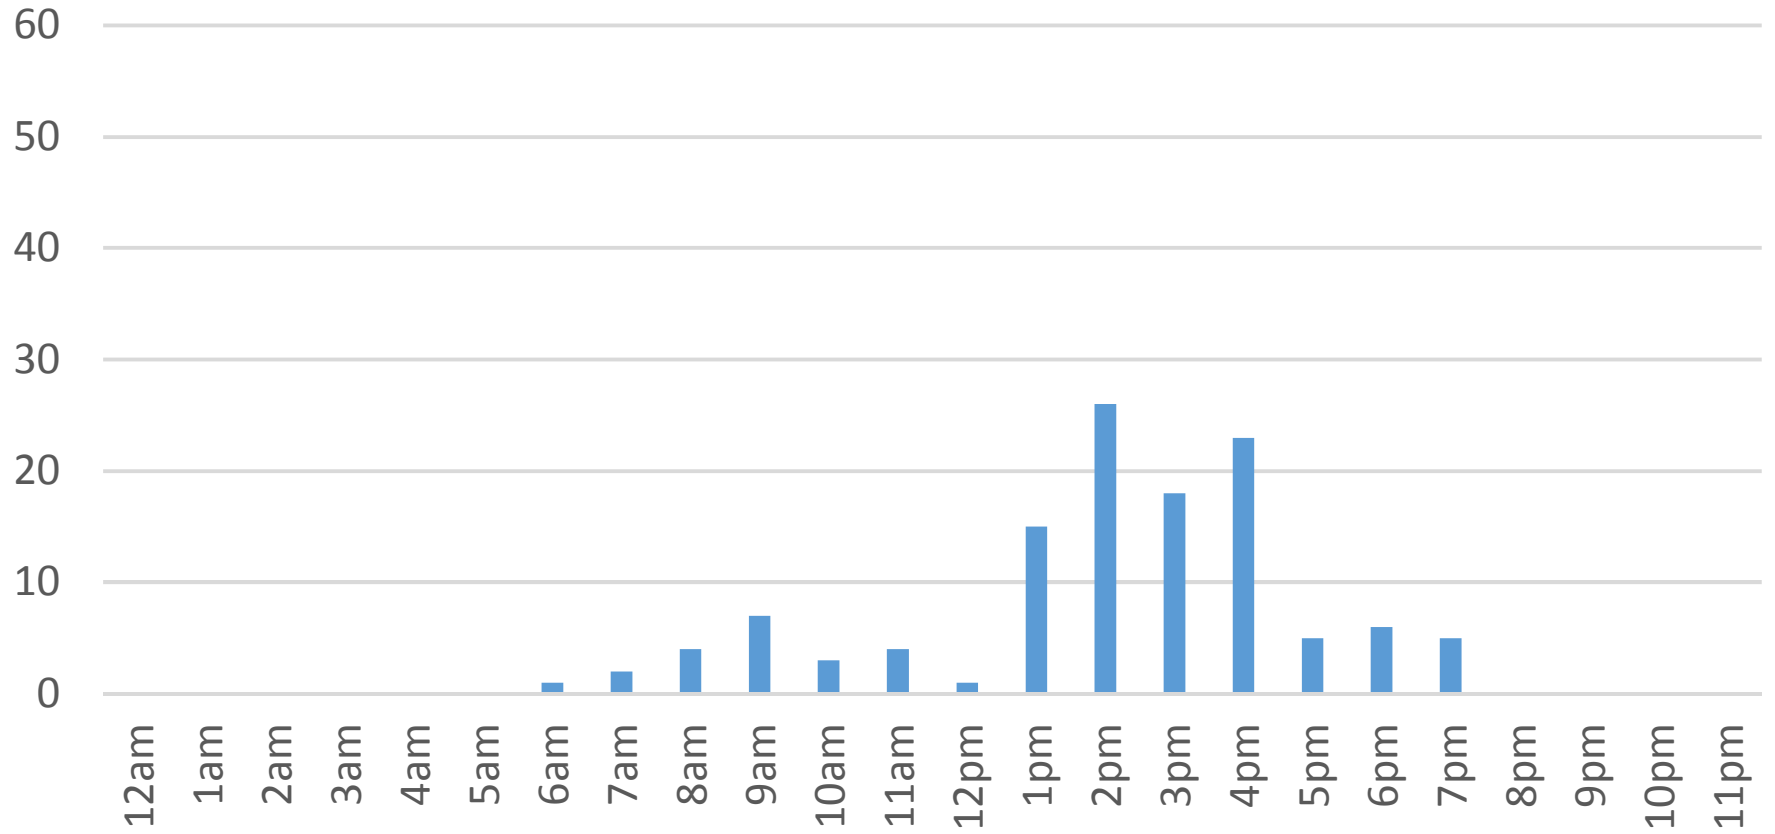

Total = 824 Counts

Waterfront Trail (ASB)

Saturday, October 01, 2016

Waterfront Trail (ASB)

Sunday, October 02, 2016

Waterfront Trail (ASB)

Monday, October 03, 2016

Waterfront Trail (ASB)

Tuesday, October 04, 2016

Waterfront Trail (ASB)

Wednesday, October 05, 2016

Waterfront Trail (ASB)

Thursday, October 06, 2016

Waterfront Trail (ASB)

Friday, October 07, 2016

Waterfront Trail (ASB)

Saturday, October 08, 2016

Waterfront Trail (ASB)

Sunday, October 09, 2016

Waterfront Trail (ASB)

Monday, October 10, 2016

Waterfront Trail (ASB)

Tuesday, October 11, 2016

Waterfront Trail (ASB)