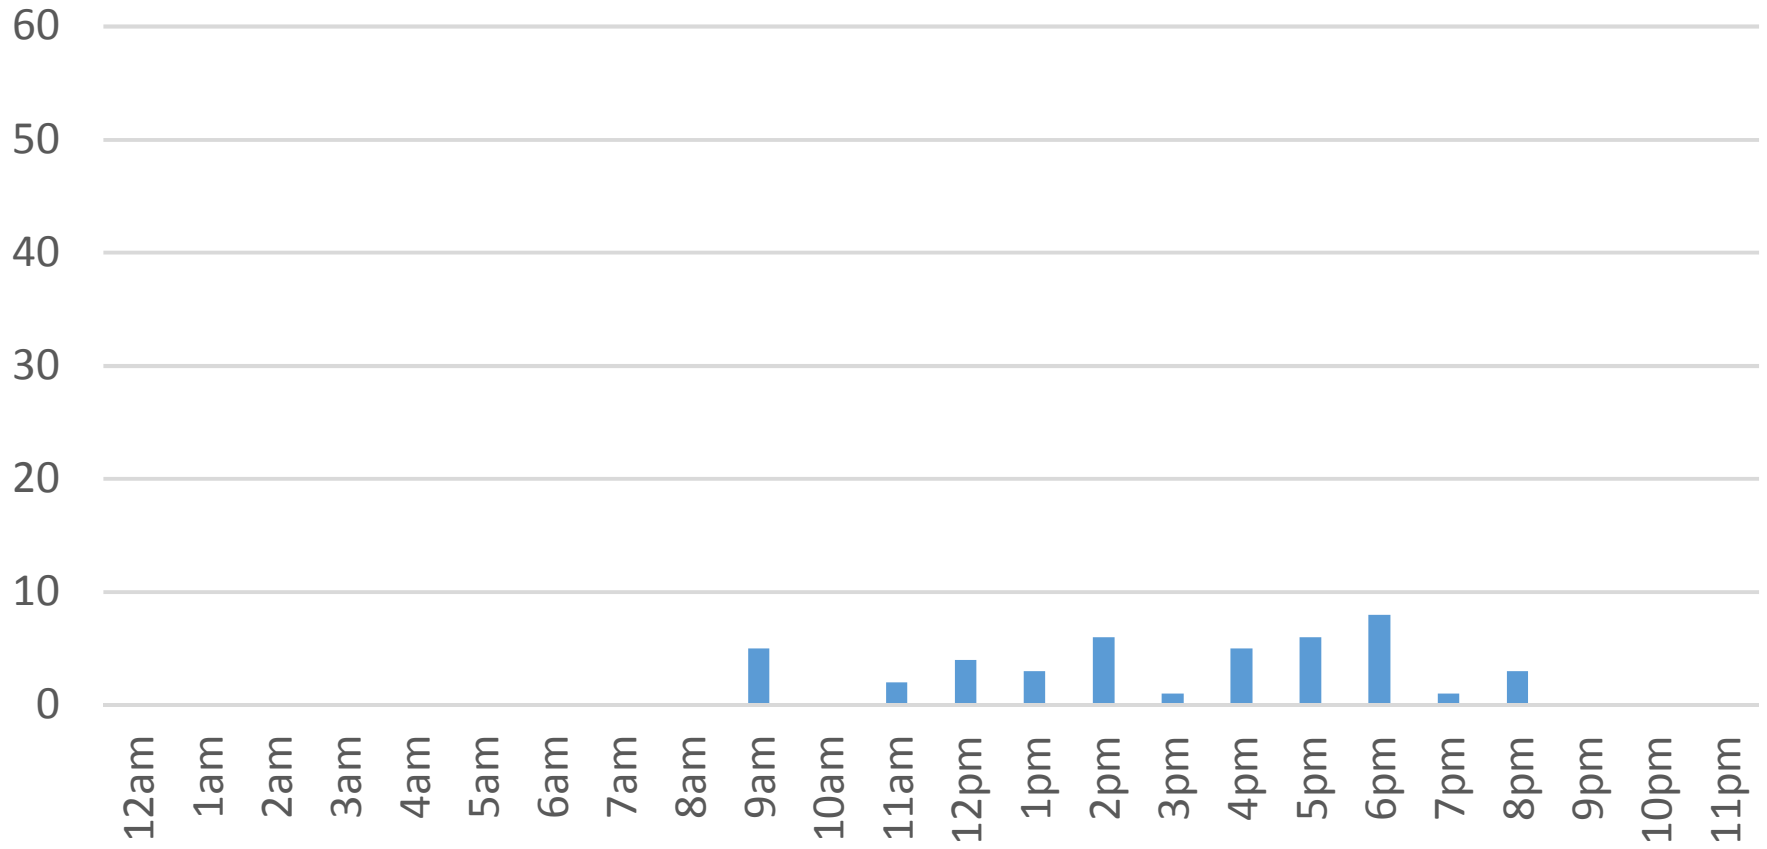

Tuesday, October 04, 2016

Waterfront Trail (ASB)

Wednesday, October 05, 2016

Waterfront Trail (ASB)

Thursday, October 06, 2016

Waterfront Trail (ASB)

Friday, October 07, 2016

Waterfront Trail (ASB)

Saturday, October 08, 2016

Waterfront Trail (ASB)

Sunday, October 09, 2016

Waterfront Trail (ASB)

Monday, October 10, 2016

Waterfront Trail (ASB)

Tuesday, October 11, 2016

Waterfront Trail (ASB)