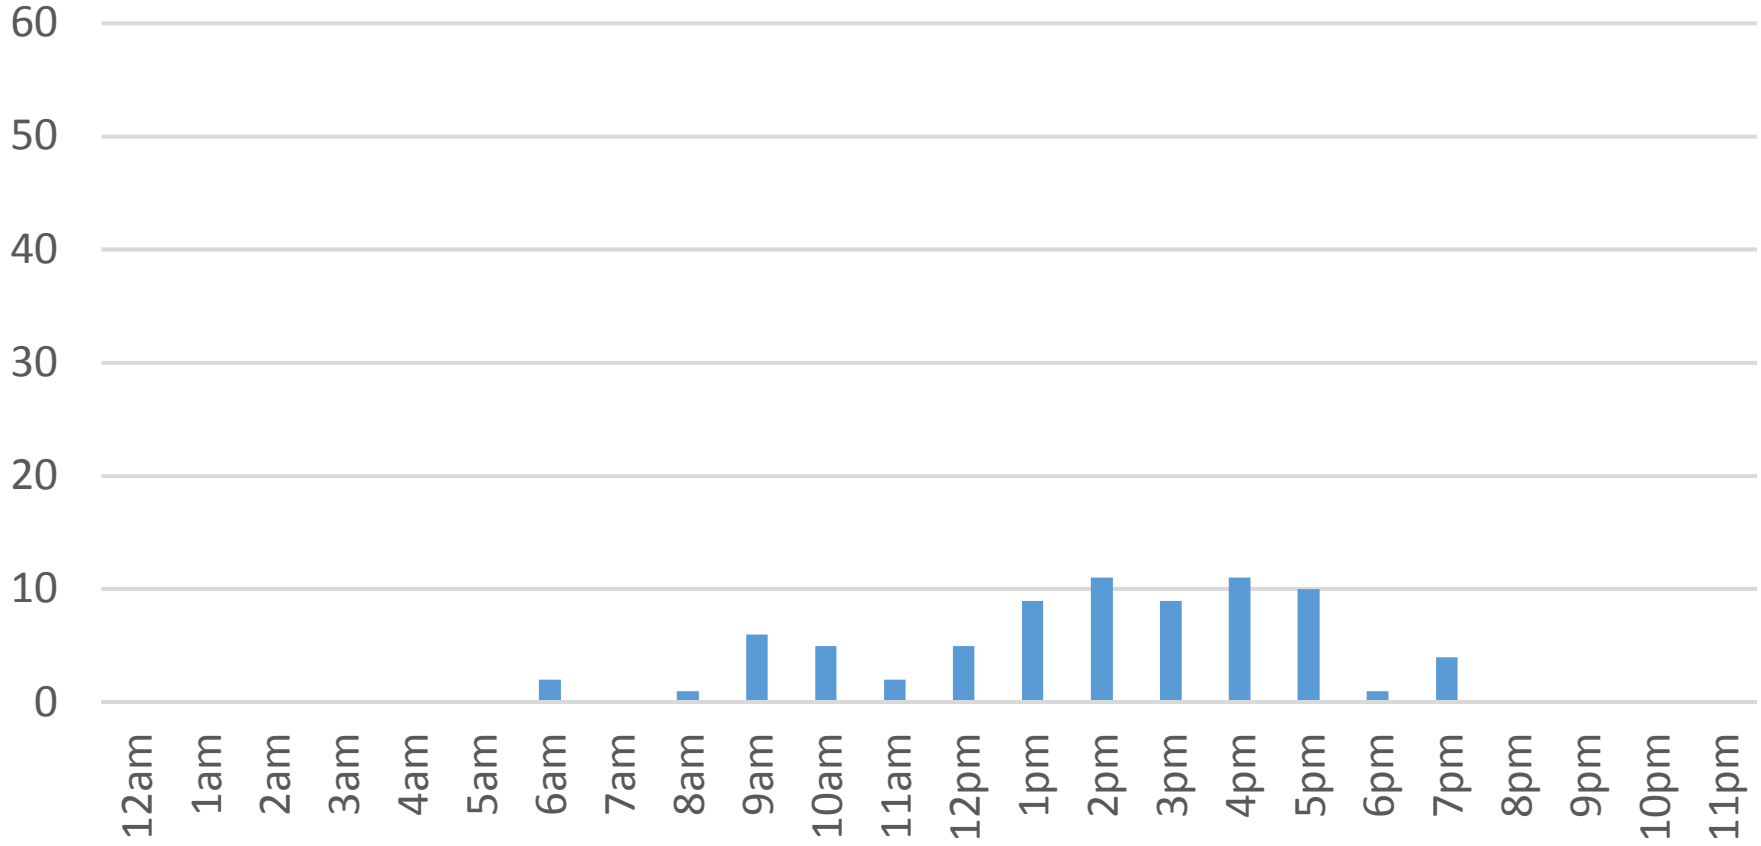

Saturday, October 08, 2016

Waterfront Trail (ASB)

Sunday, October 09, 2016

Waterfront Trail (ASB)

Monday, October 10, 2016

Waterfront Trail (ASB)

Tuesday, October 11, 2016

Waterfront Trail (ASB)