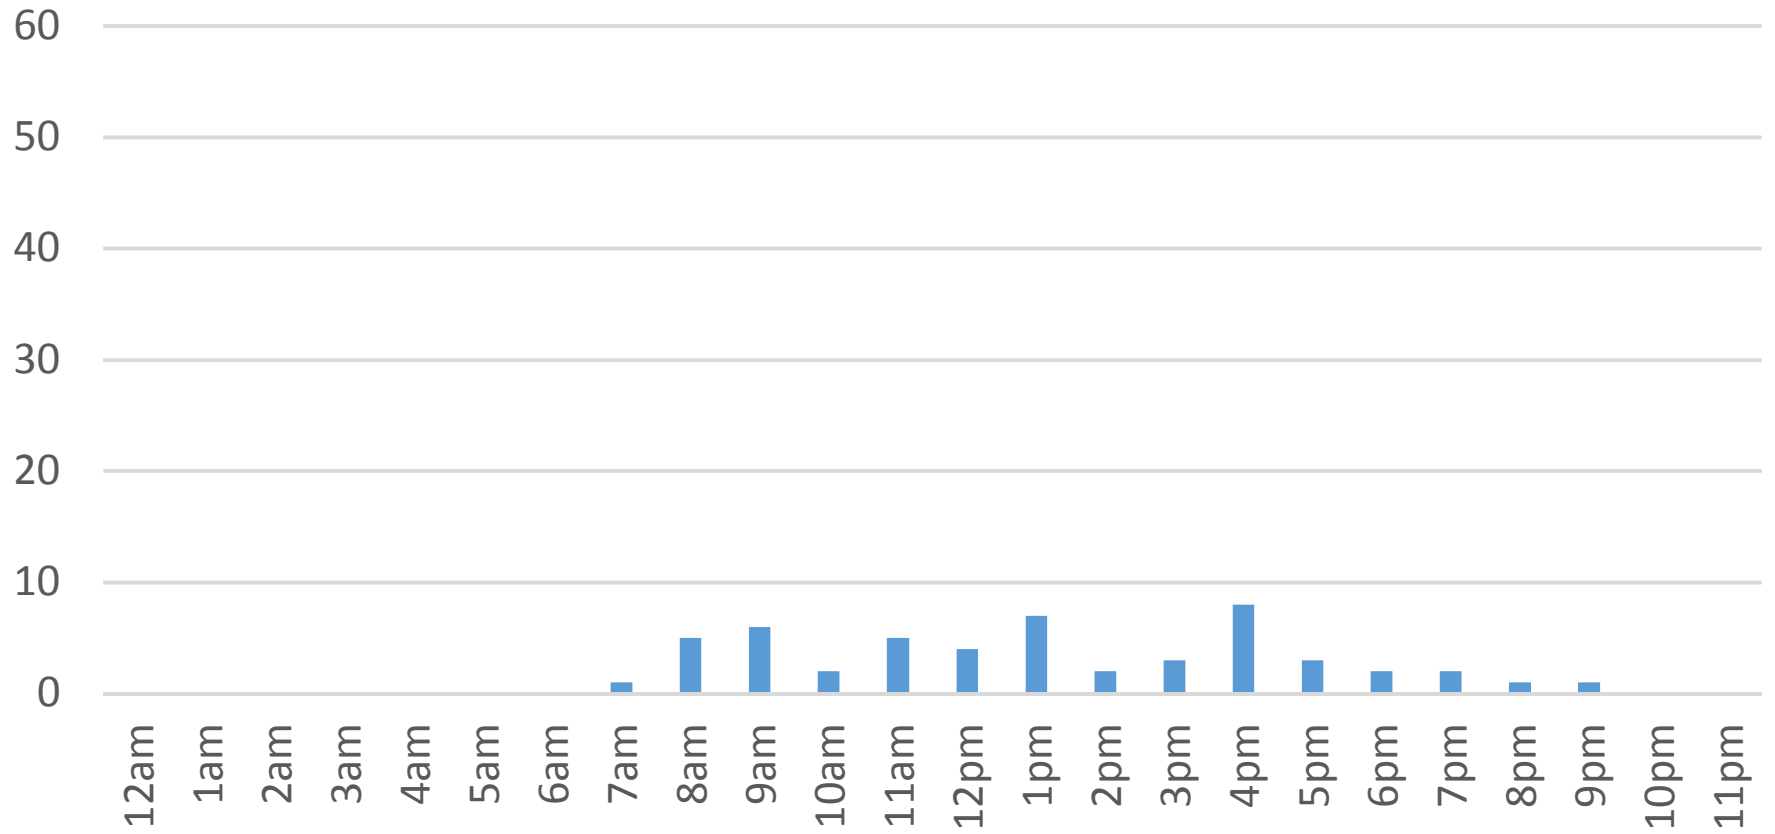

Total = 824 Counts

Waterfront Trail (ASB)

Saturday, October 01, 2016

Waterfront Trail (ASB)

Sunday, October 02, 2016

Waterfront Trail (ASB)

Monday, October 03, 2016

Waterfront Trail (ASB)

Tuesday, October 04, 2016

Waterfront Trail (ASB)

Wednesday, October 05, 2016

Waterfront Trail (ASB)

Thursday, October 06, 2016

Waterfront Trail (ASB)

Friday, October 07, 2016

Waterfront Trail (ASB)

Saturday, October 08, 2016

Waterfront Trail (ASB)

Sunday, October 09, 2016

Waterfront Trail (ASB)

Monday, October 10, 2016

Waterfront Trail (ASB)

Tuesday, October 11, 2016

Waterfront Trail (ASB)