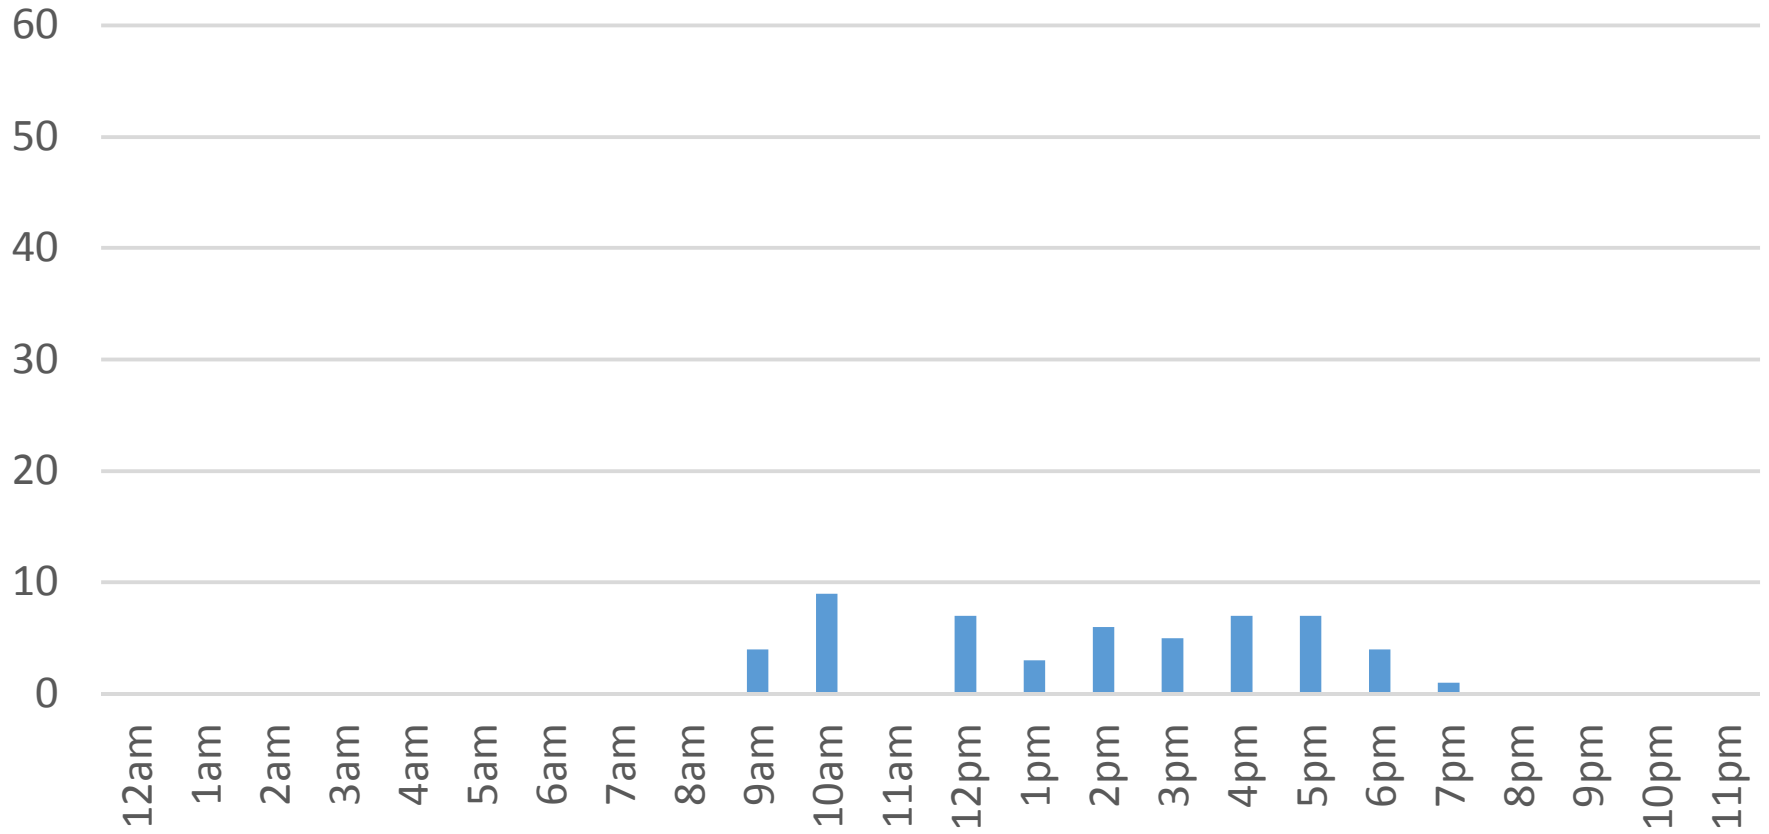

Tuesday, October 04, 2016

Waterfront Trail (ASB)

Wednesday, October 05, 2016

Waterfront Trail (ASB)

Thursday, October 06, 2016

Waterfront Trail (ASB)

Friday, October 07, 2016

Waterfront Trail (ASB)

Saturday, October 08, 2016

Waterfront Trail (ASB)

Sunday, October 09, 2016

Waterfront Trail (ASB)

Monday, October 10, 2016

Waterfront Trail (ASB)

Tuesday, October 11, 2016

Waterfront Trail (ASB)