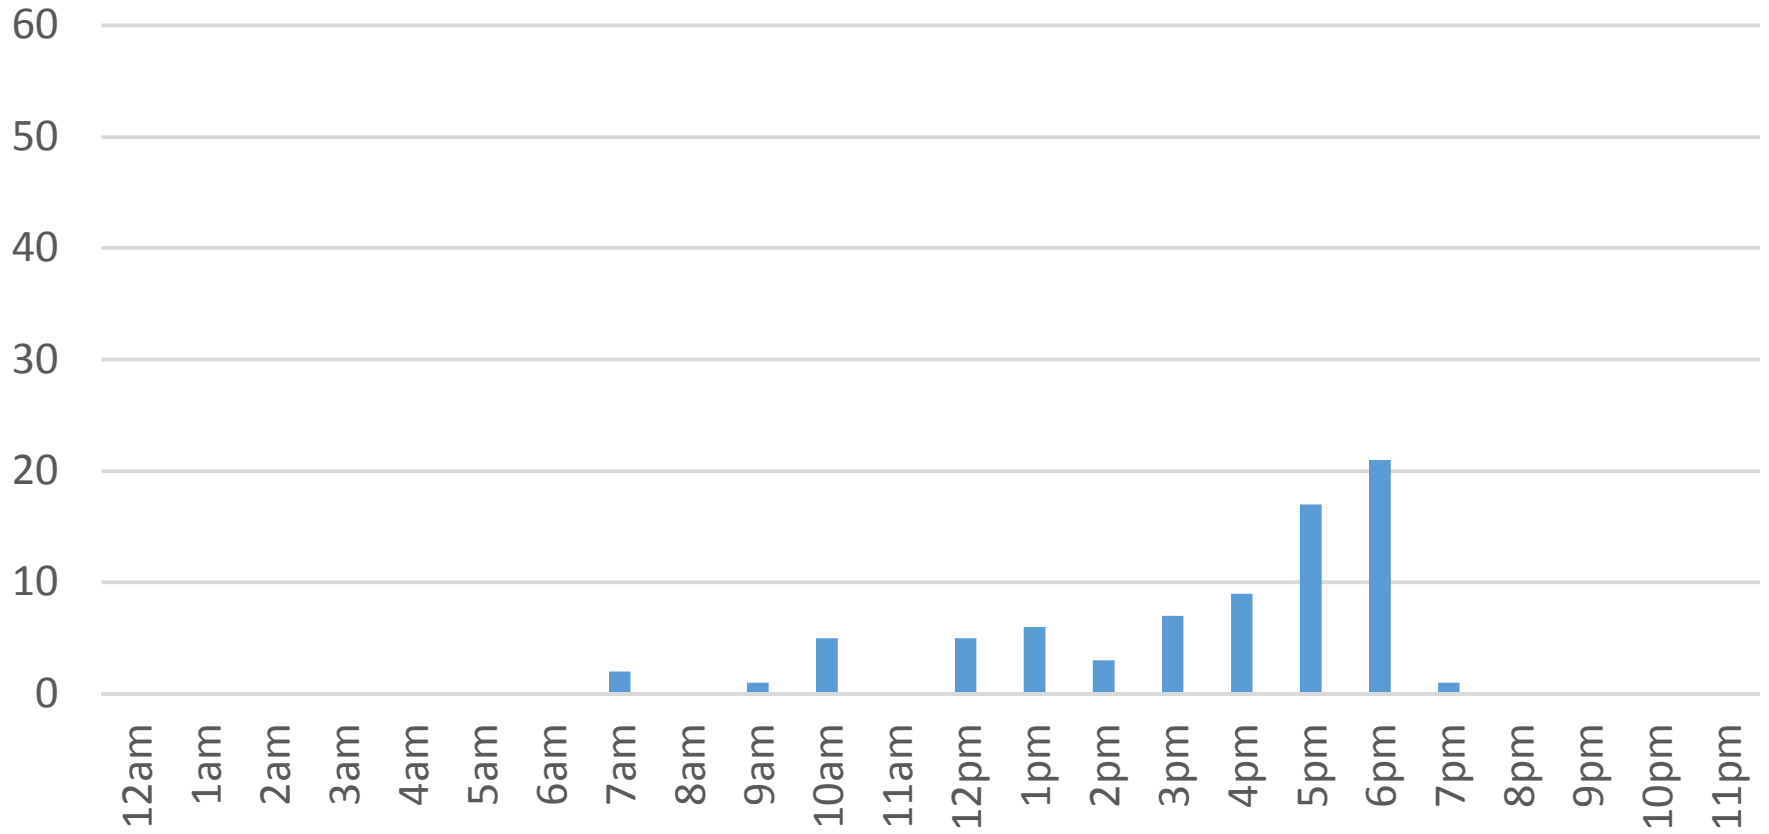

Total = 824 Counts

Waterfront Trail (ASB)

Saturday, October 01, 2016

Waterfront Trail (ASB)

Sunday, October 02, 2016

Waterfront Trail (ASB)

Monday, October 03, 2016

Waterfront Trail (ASB)

Tuesday, October 04, 2016

Waterfront Trail (ASB)

Wednesday, October 05, 2016

Waterfront Trail (ASB)

Thursday, October 06, 2016

Waterfront Trail (ASB)

Friday, October 07, 2016

Waterfront Trail (ASB)

Saturday, October 08, 2016

Waterfront Trail (ASB)

Sunday, October 09, 2016

Waterfront Trail (ASB)

Monday, October 10, 2016

Waterfront Trail (ASB)

Tuesday, October 11, 2016

Waterfront Trail (ASB)