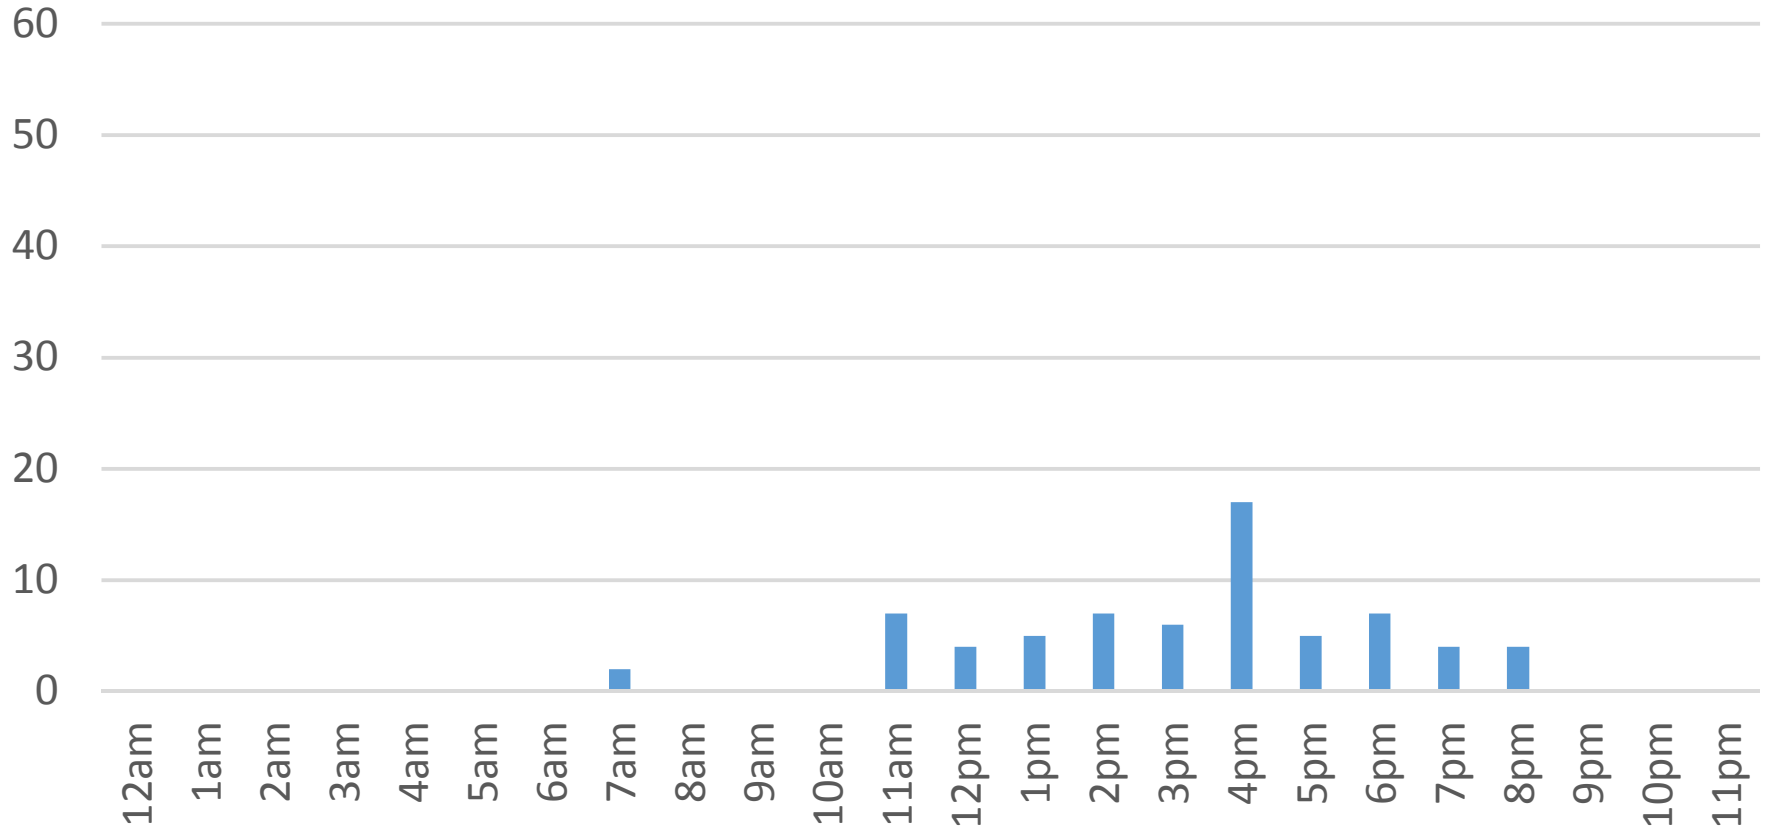

Total = 824 Counts

Waterfront Trail (ASB)

Saturday, October 01, 2016

Waterfront Trail (ASB)

Sunday, October 02, 2016

Waterfront Trail (ASB)

Monday, October 03, 2016

Waterfront Trail (ASB)

Tuesday, October 04, 2016

Waterfront Trail (ASB)

Wednesday, October 05, 2016

Waterfront Trail (ASB)

Thursday, October 06, 2016

Waterfront Trail (ASB)

Friday, October 07, 2016

Waterfront Trail (ASB)

Saturday, October 08, 2016

Waterfront Trail (ASB)

Sunday, October 09, 2016

Waterfront Trail (ASB)

Monday, October 10, 2016

Waterfront Trail (ASB)

Tuesday, October 11, 2016

Waterfront Trail (ASB)