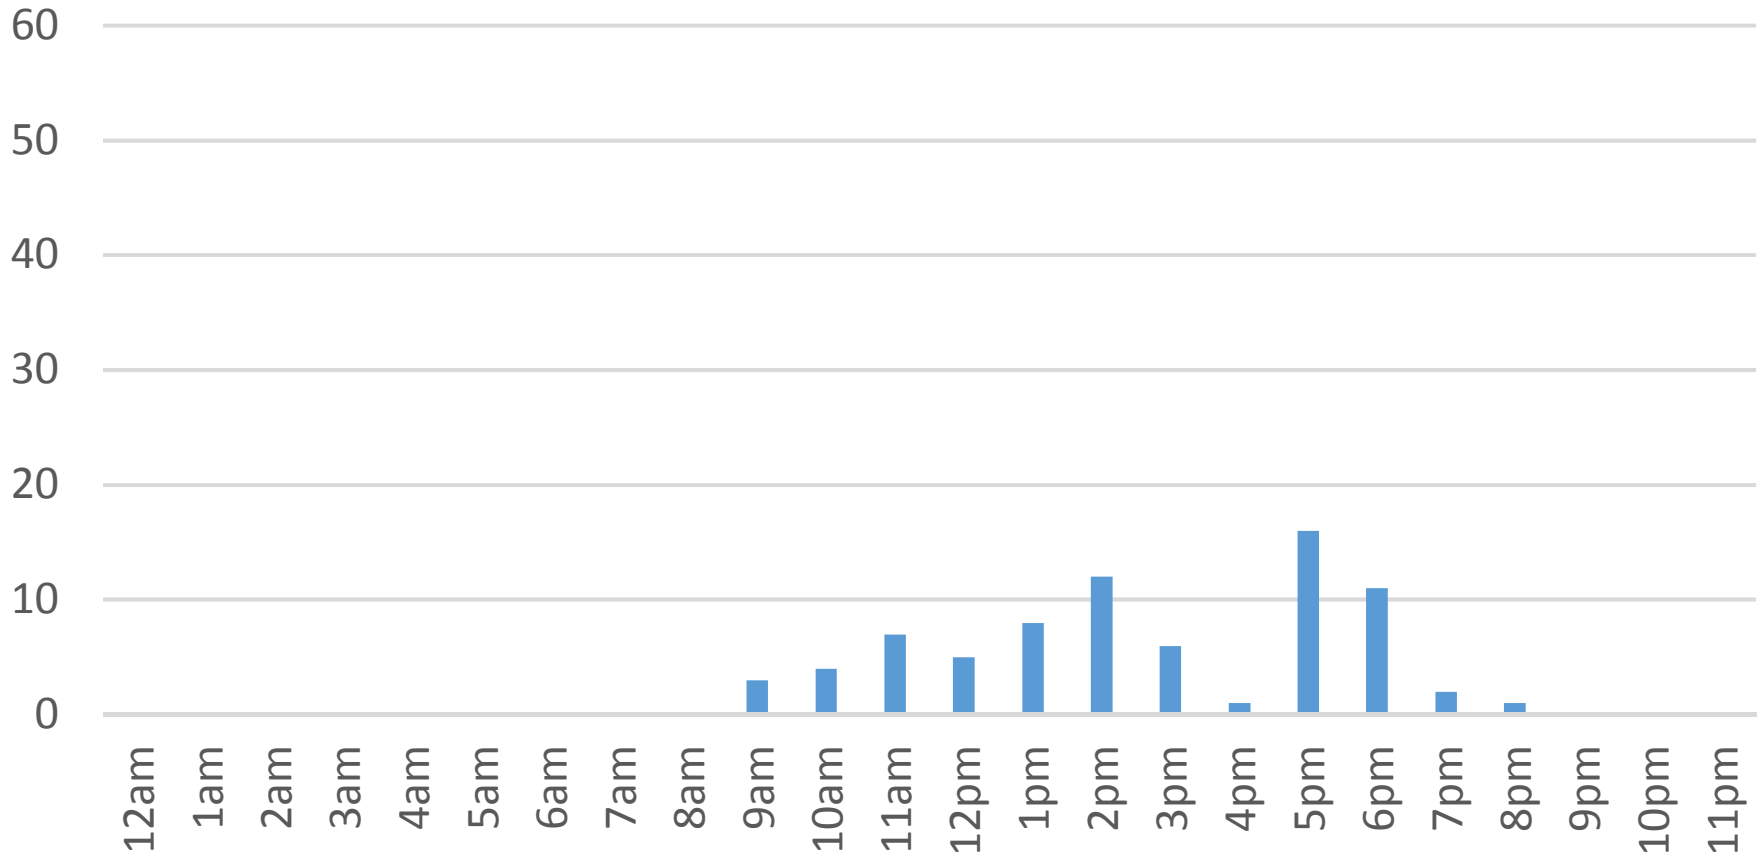

Saturday, October 08, 2016

Waterfront Trail (ASB)

Sunday, October 09, 2016

Waterfront Trail (ASB)

Monday, October 10, 2016

Waterfront Trail (ASB)

Tuesday, October 11, 2016

Waterfront Trail (ASB)