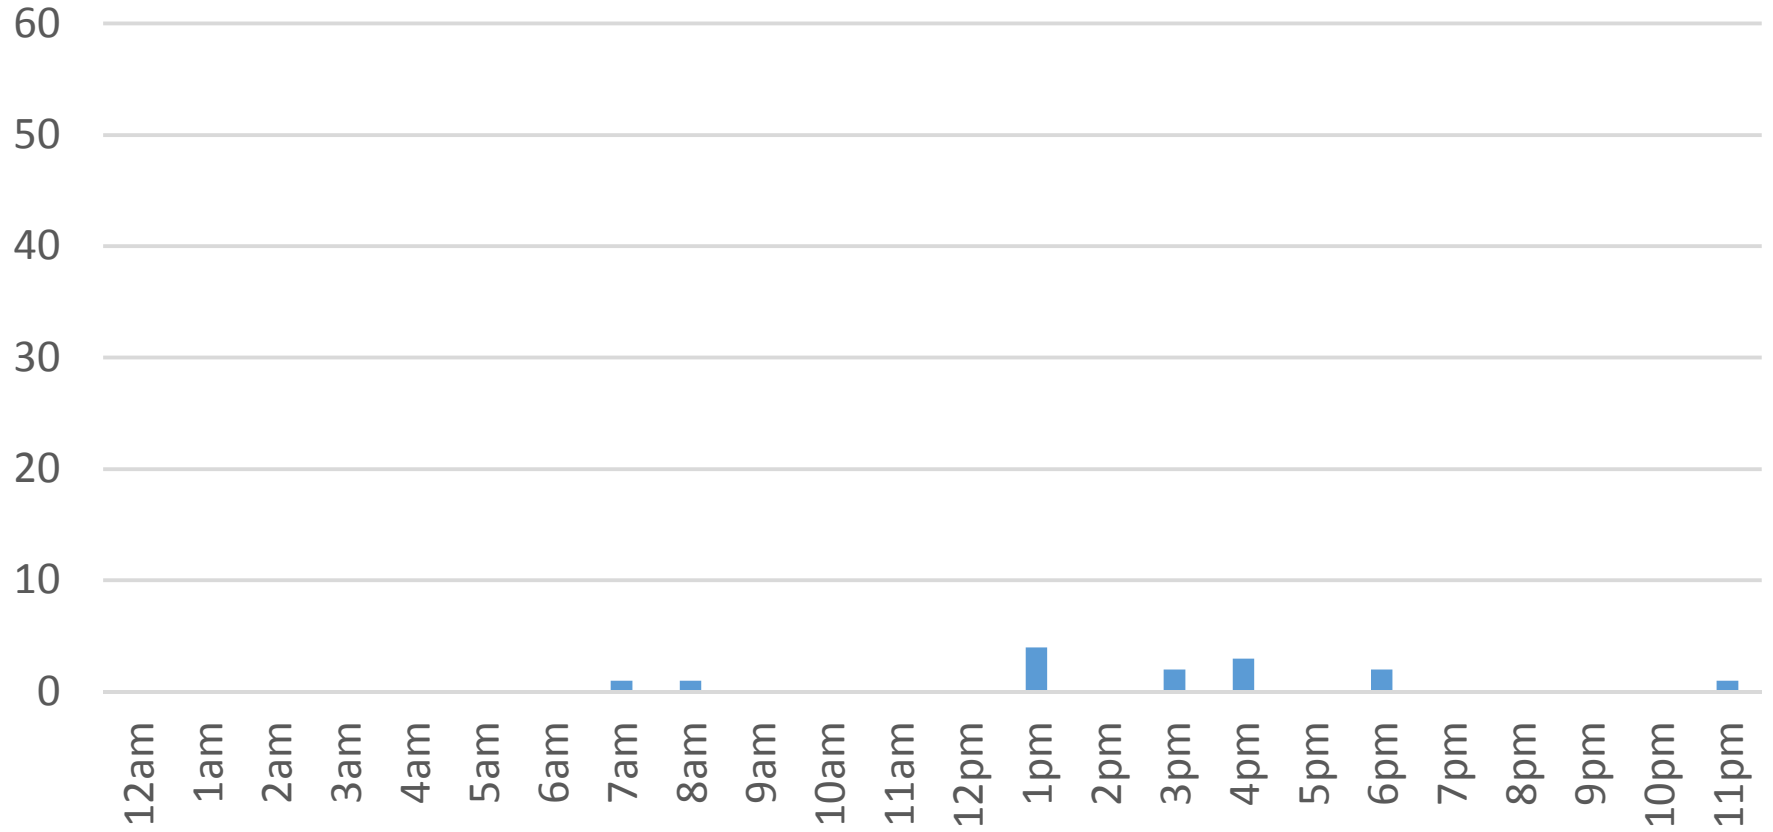

Tuesday, October 04, 2016

Waterfront Trail (ASB)

Wednesday, October 05, 2016

Waterfront Trail (ASB)

Thursday, October 06, 2016

Waterfront Trail (ASB)

Friday, October 07, 2016

Waterfront Trail (ASB)

Saturday, October 08, 2016

Waterfront Trail (ASB)

Sunday, October 09, 2016

Waterfront Trail (ASB)

Monday, October 10, 2016

Waterfront Trail (ASB)

Tuesday, October 11, 2016

Waterfront Trail (ASB)