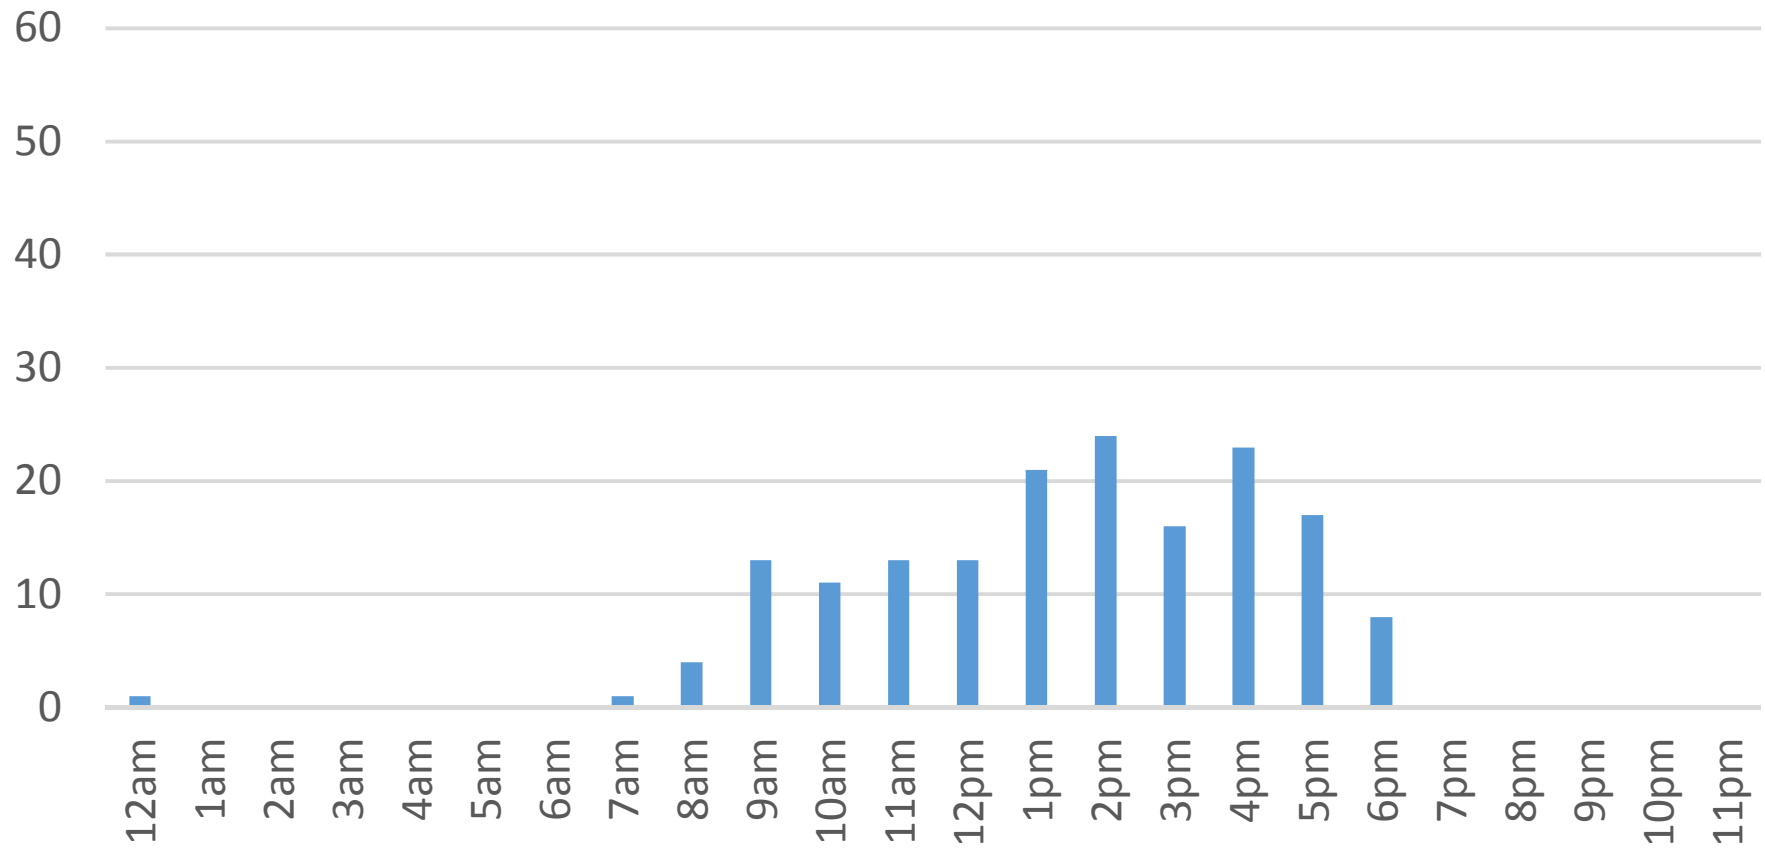

Tuesday, October 04, 2016

Waterfront Trail (ASB)

Wednesday, October 05, 2016

Waterfront Trail (ASB)

Thursday, October 06, 2016

Waterfront Trail (ASB)

Friday, October 07, 2016

Waterfront Trail (ASB)

Saturday, October 08, 2016

Waterfront Trail (ASB)

Sunday, October 09, 2016

Waterfront Trail (ASB)

Monday, October 10, 2016

Waterfront Trail (ASB)

Tuesday, October 11, 2016

Waterfront Trail (ASB)