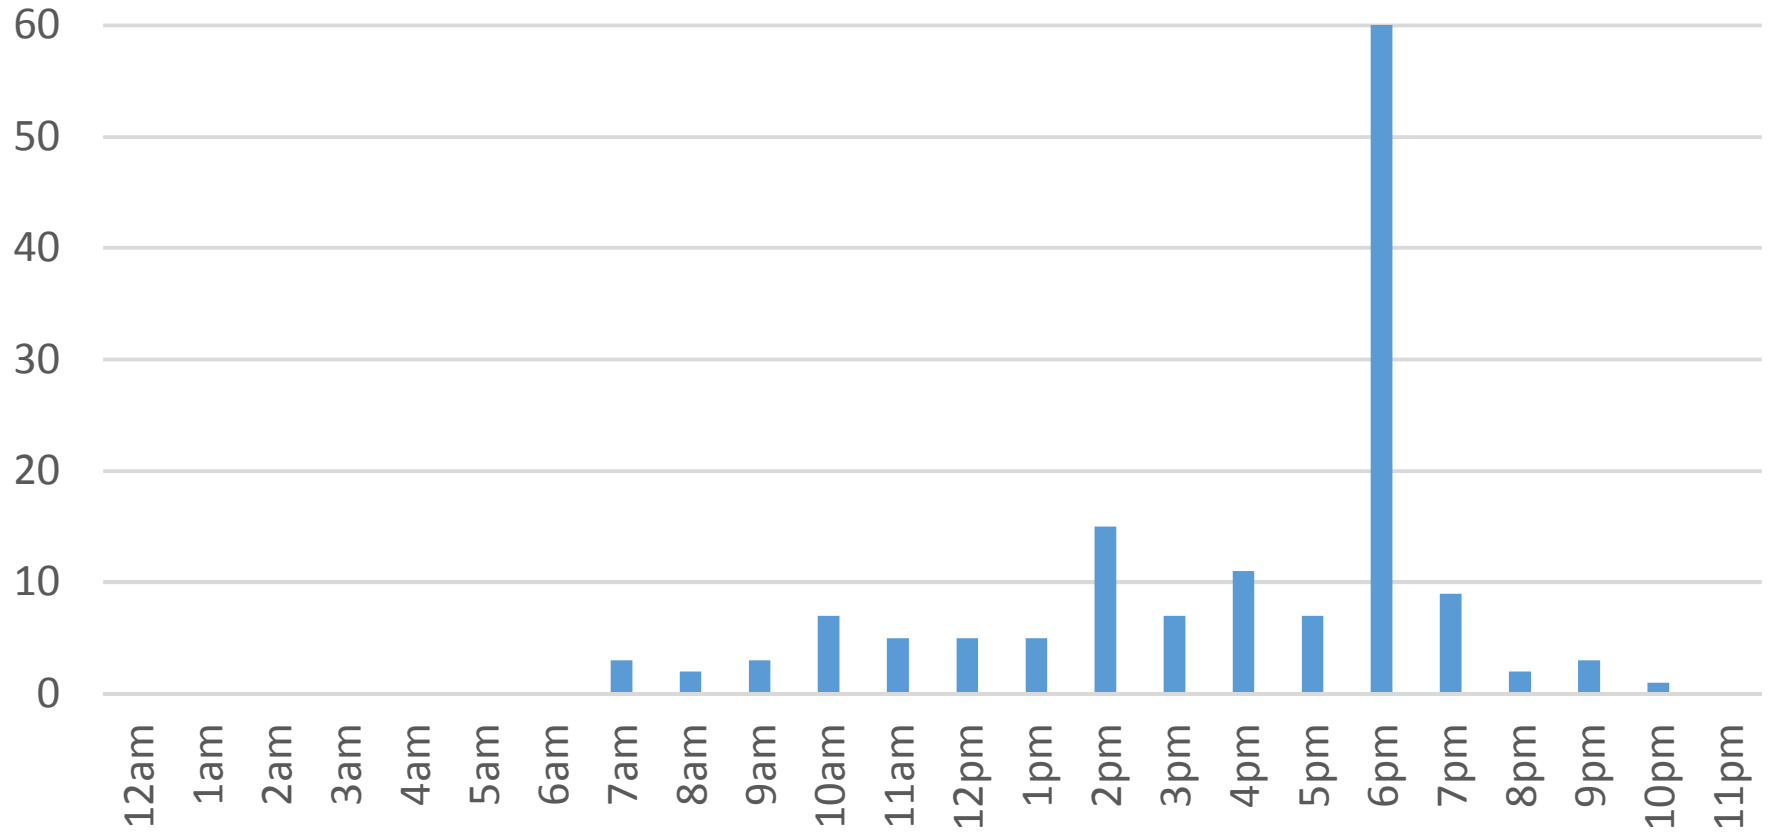

Total = 3,386 Counts

South Bay Trail

Thursday, September 08, 2016

South Bay Trail

Friday, September 09, 2016

South Bay Trail

Saturday, September 10, 2016

South Bay Trail