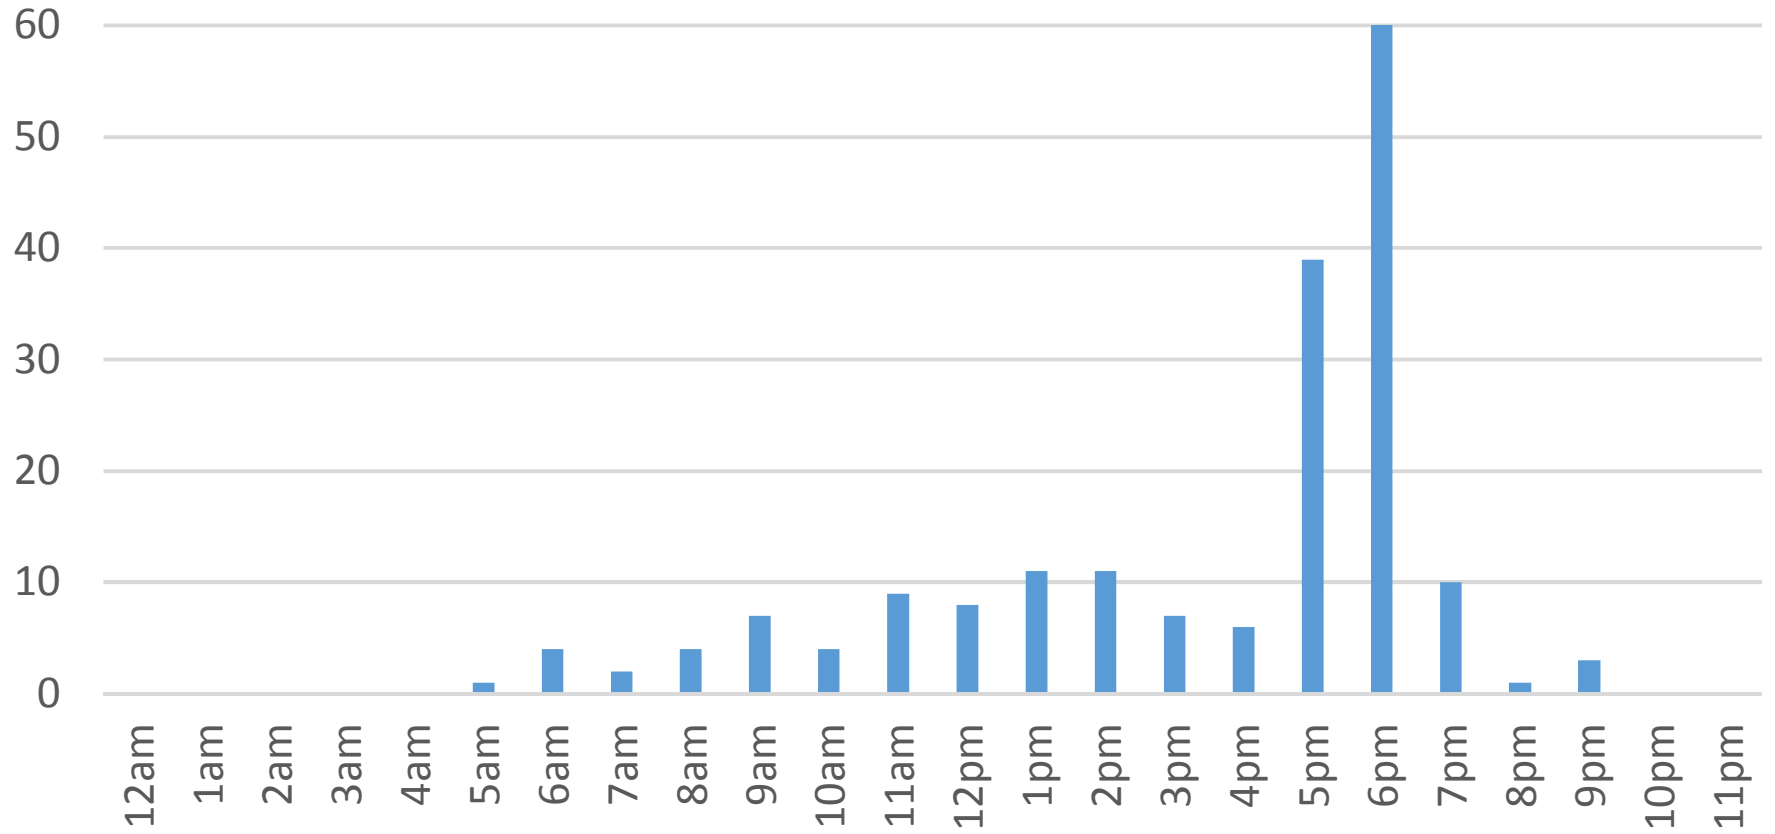

South Bay Trail

Tuesday, September 13, 2016