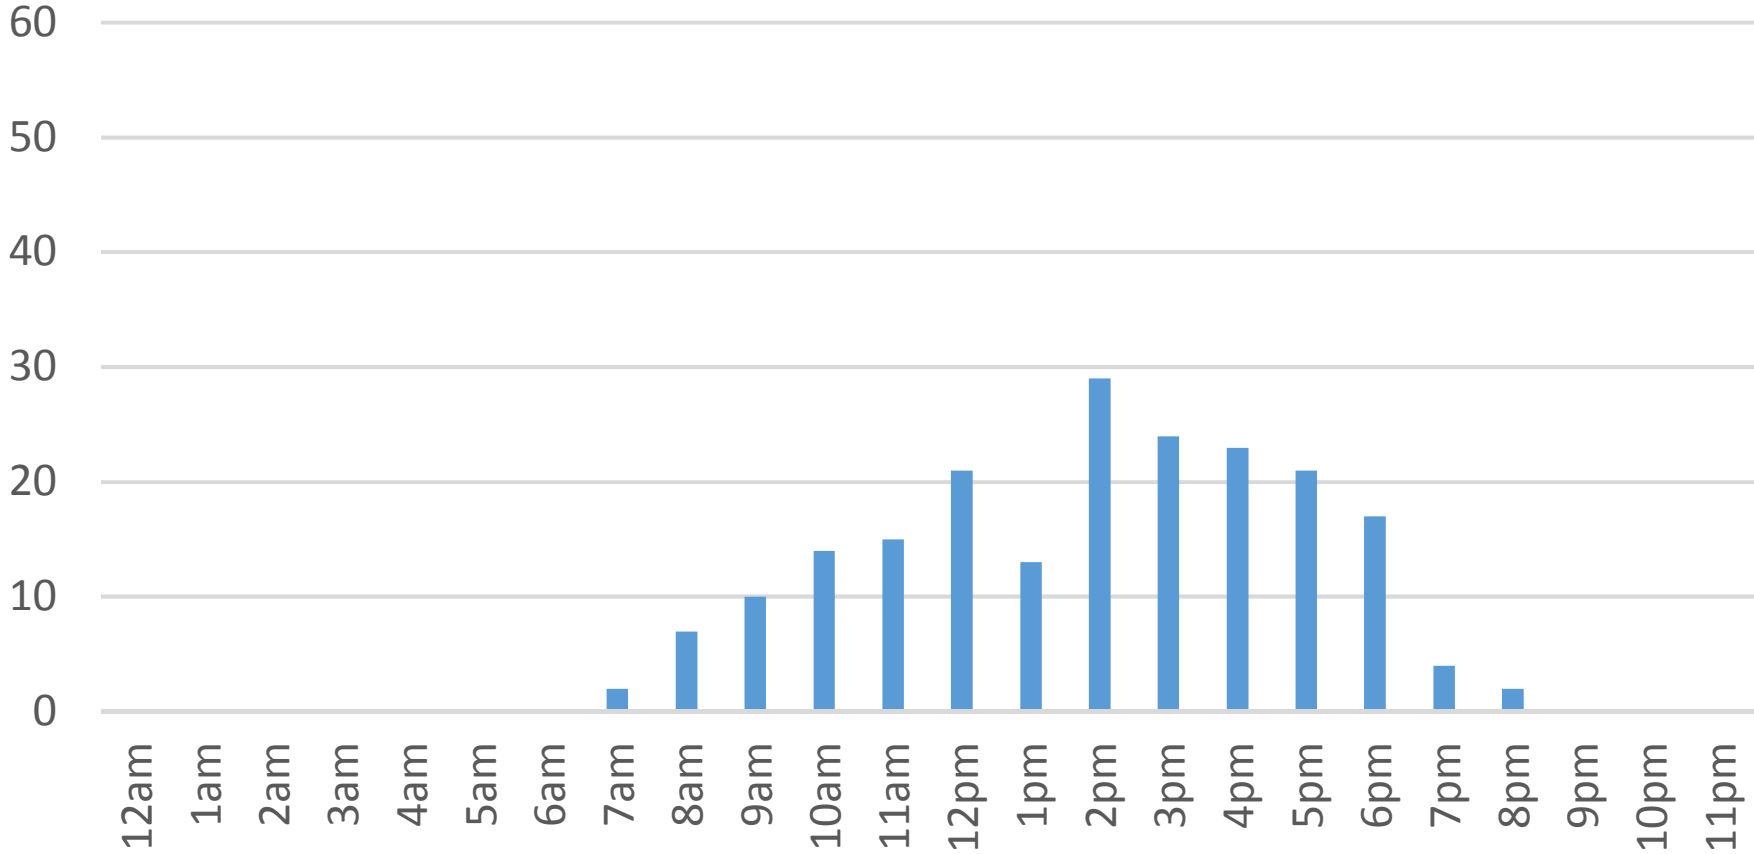

Thursday, September 15, 2016

South Bay Trail

Friday, September 16, 2016

South Bay Trail

Saturday, September 17, 2016

South Bay Trail

Sunday, September 18, 2016

South Bay Trail