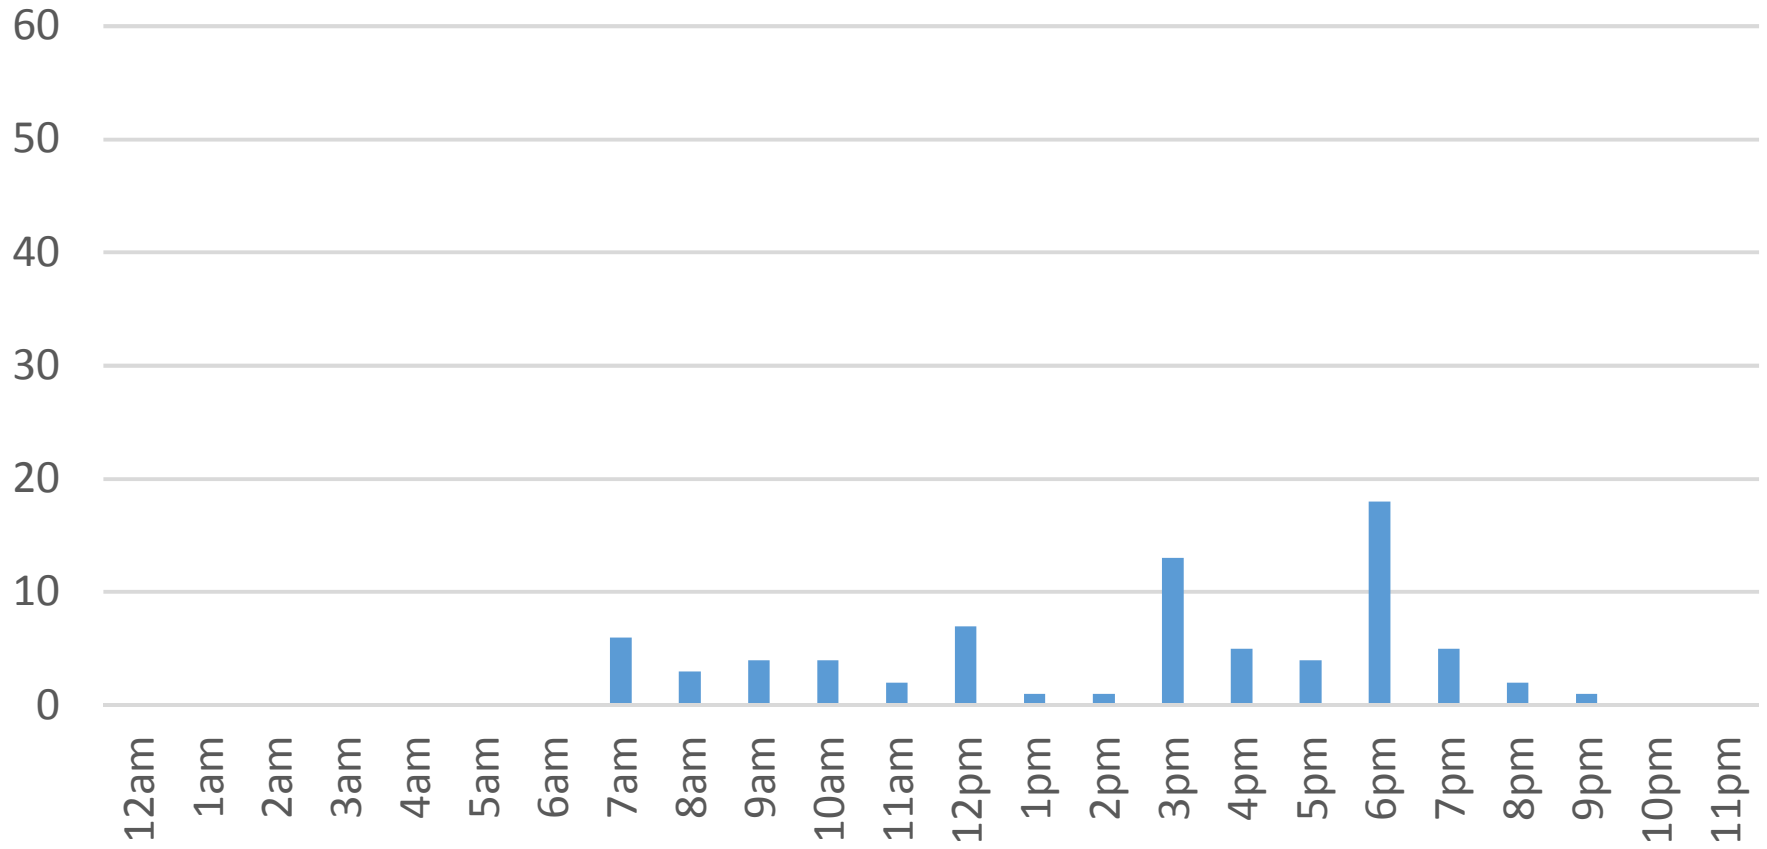

Monday, September 19, 2016

South Bay Trail

Tuesday, September 20, 2016

South Bay Trail

Wednesday, September 21, 2016

South Bay Trail

Thursday, September 22, 2016

South Bay Trail

Friday, September 23, 2016

South Bay Trail

Saturday, September 24, 2016

South Bay Trail

Sunday, September 25, 2016

South Bay Trail

Monday, September 26, 2016

South Bay Trail