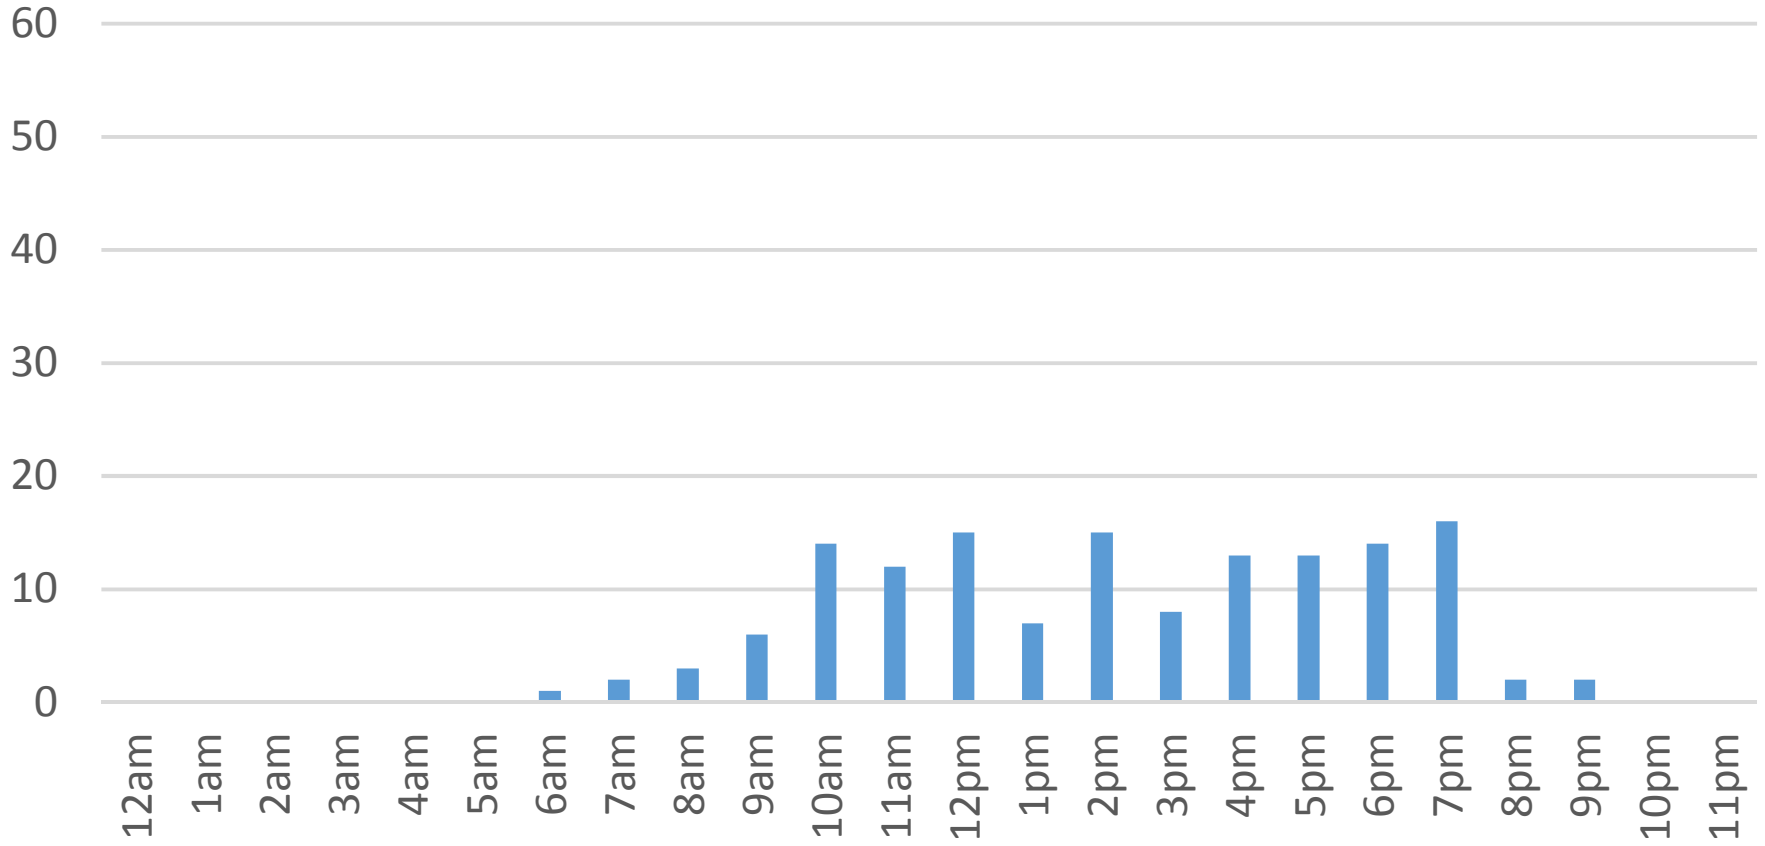

Thursday, September 15, 2016

South Bay Trail

Friday, September 16, 2016

South Bay Trail

Saturday, September 17, 2016

South Bay Trail

Sunday, September 18, 2016

South Bay Trail

Monday, September 19, 2016

South Bay Trail

Tuesday, September 20, 2016

South Bay Trail

Wednesday, September 21, 2016

South Bay Trail

Thursday, September 22, 2016

South Bay Trail