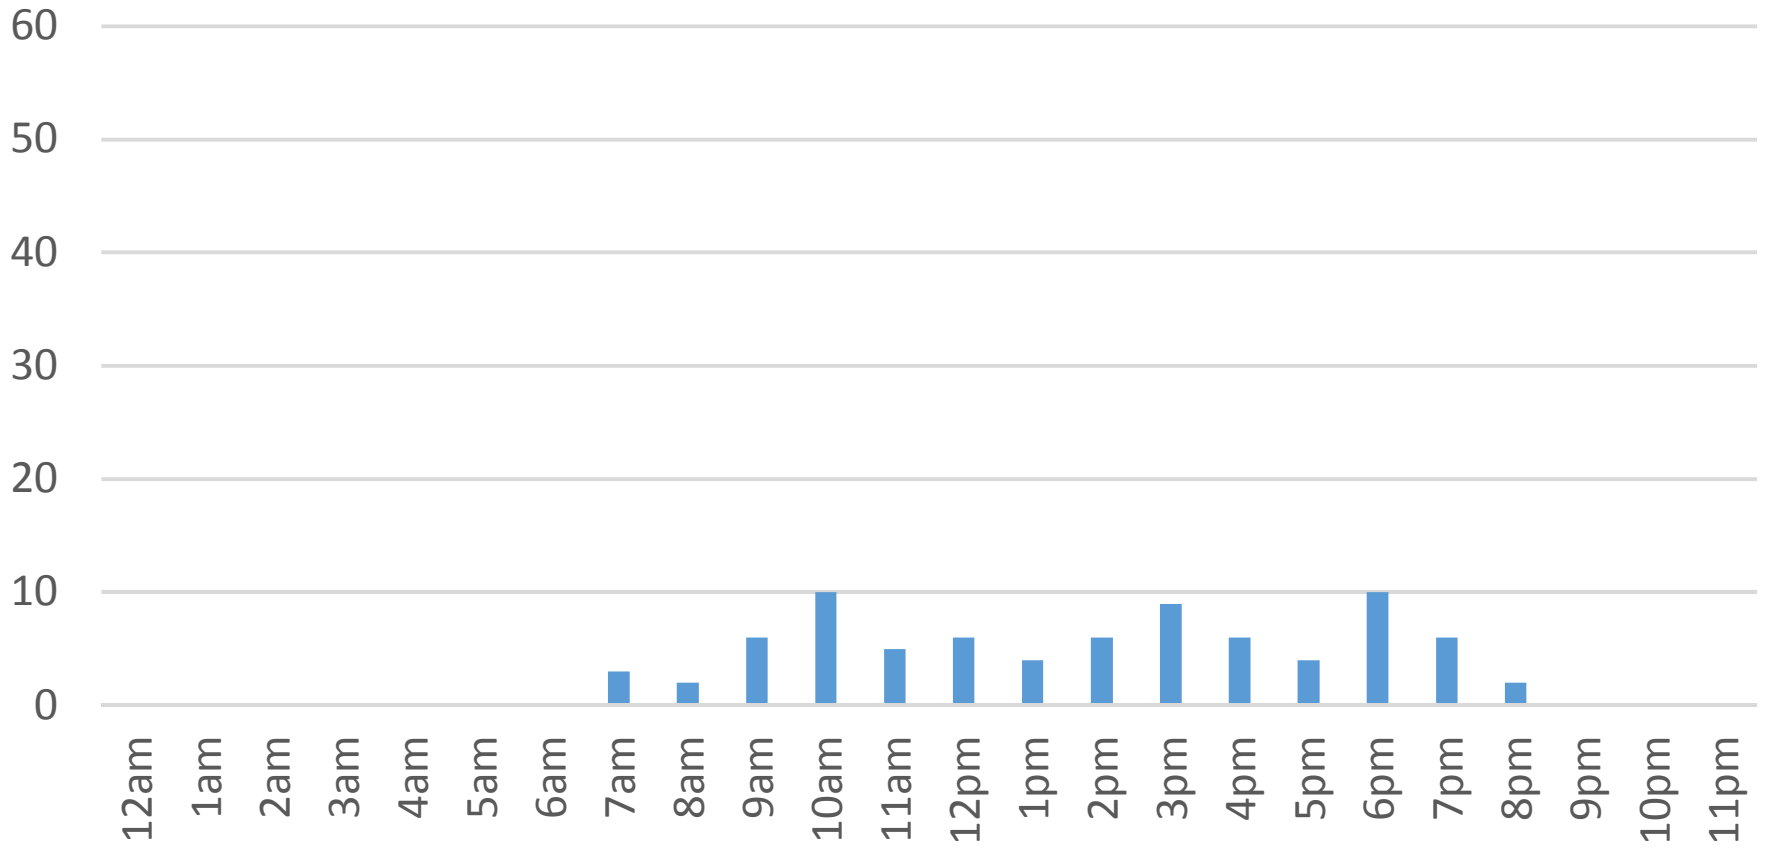

Friday, September 23, 2016

South Bay Trail

Saturday, September 24, 2016

South Bay Trail

Sunday, September 25, 2016

South Bay Trail

Monday, September 26, 2016

South Bay Trail

Tuesday, September 27, 2016

South Bay Trail

Wednesday, September 28, 2016

South Bay Trail

Thursday, September 29, 2016