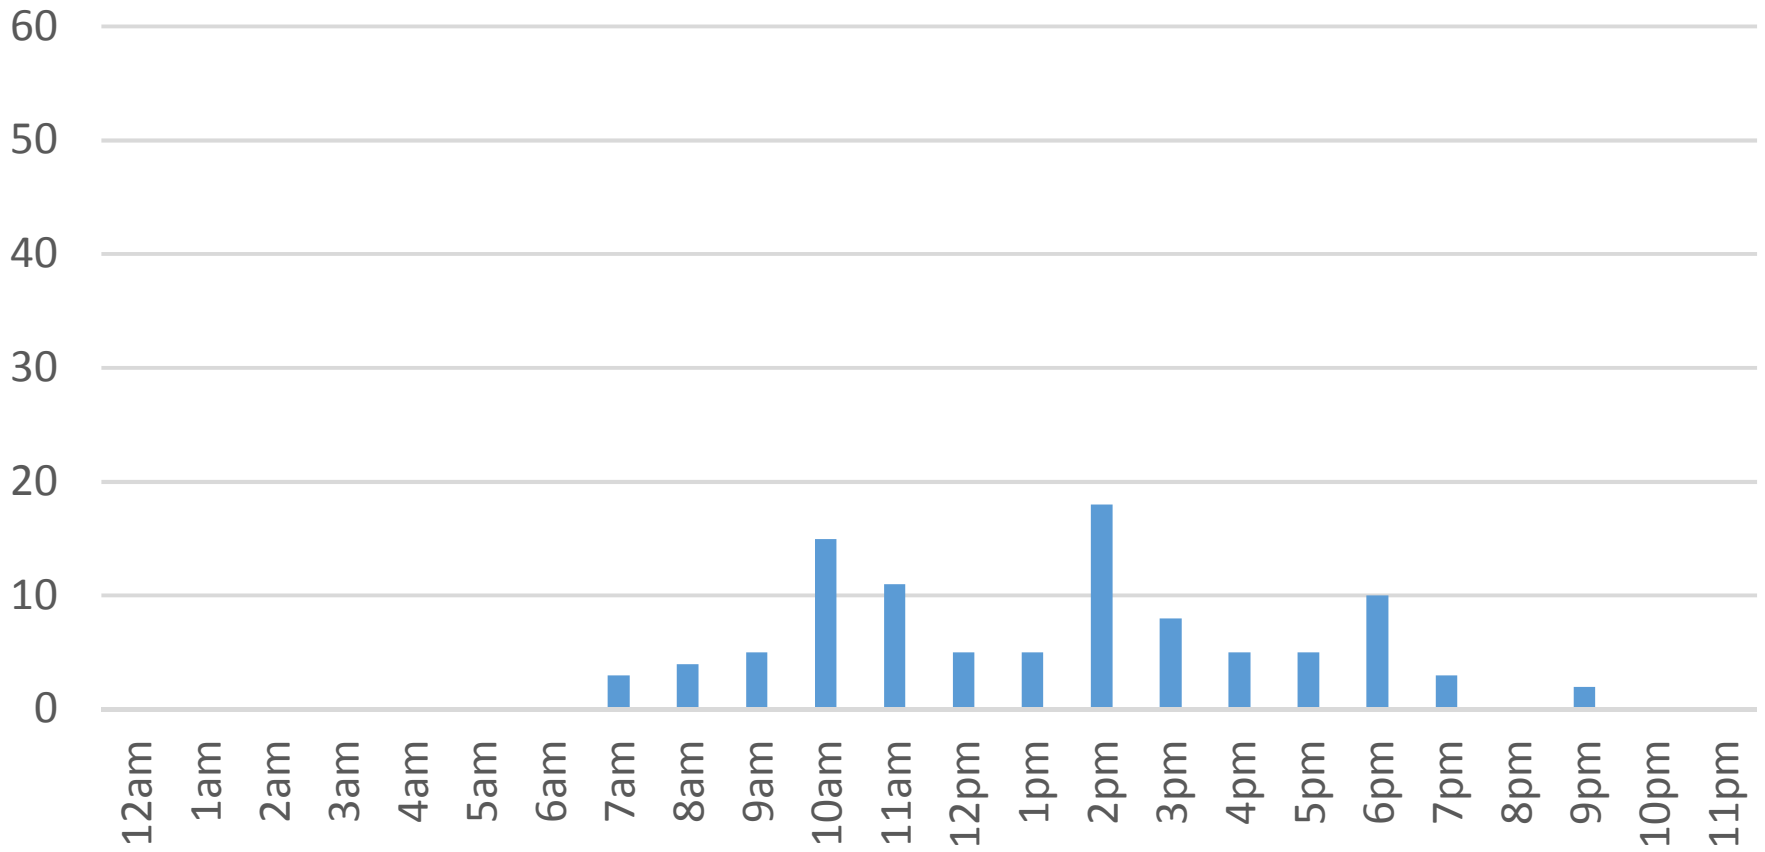

Monday, September 19, 2016

South Bay Trail

Tuesday, September 20, 2016

South Bay Trail

Wednesday, September 21, 2016

South Bay Trail

Thursday, September 22, 2016

South Bay Trail

Friday, September 23, 2016

South Bay Trail

Saturday, September 24, 2016

South Bay Trail

Sunday, September 25, 2016

South Bay Trail

Monday, September 26, 2016

South Bay Trail