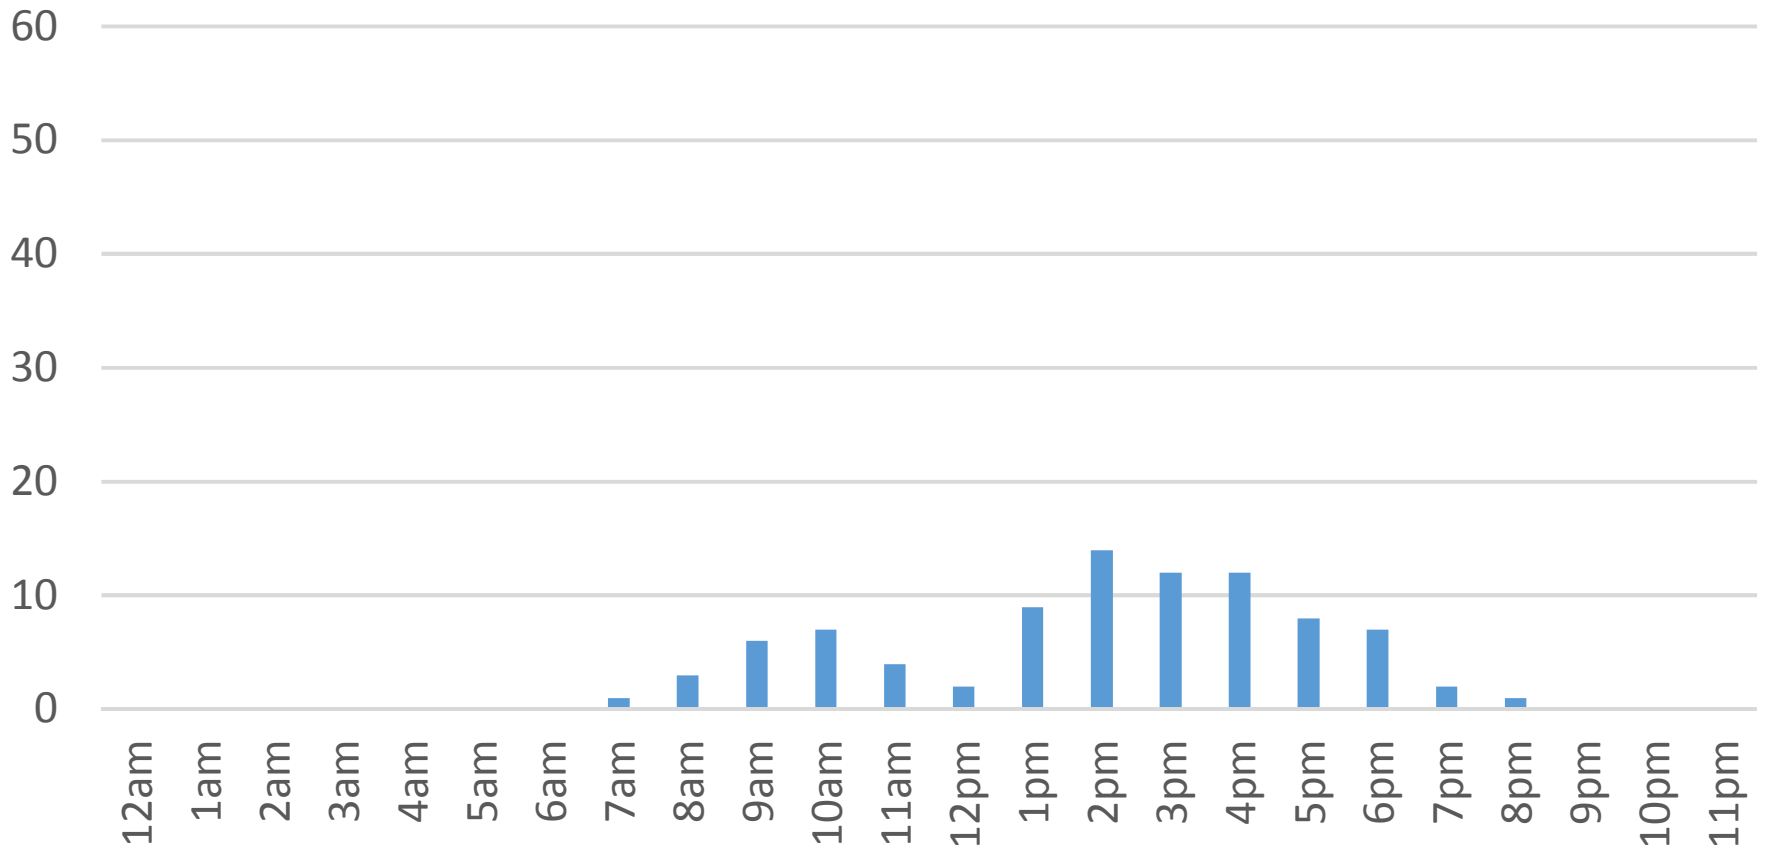

Friday, September 23, 2016

South Bay Trail

Saturday, September 24, 2016

South Bay Trail

Sunday, September 25, 2016

South Bay Trail

Monday, September 26, 2016

South Bay Trail

Tuesday, September 27, 2016

South Bay Trail

Wednesday, September 28, 2016

South Bay Trail

Thursday, September 29, 2016