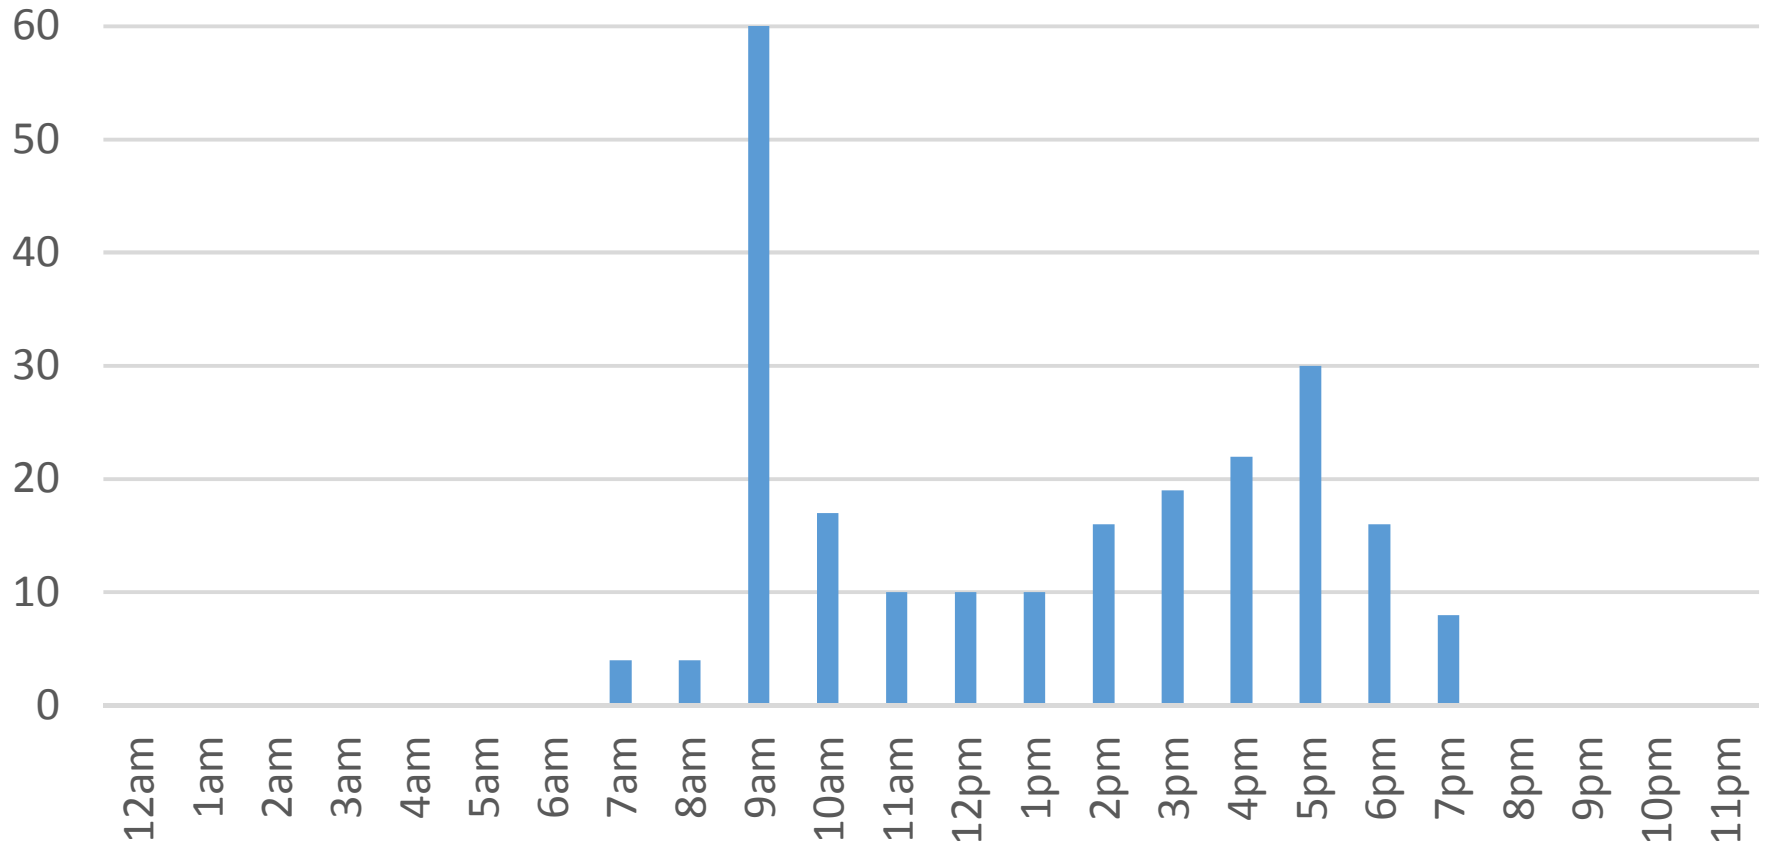

Monday, September 19, 2016

South Bay Trail

Tuesday, September 20, 2016

South Bay Trail

Wednesday, September 21, 2016

South Bay Trail

Thursday, September 22, 2016

South Bay Trail

Friday, September 23, 2016

South Bay Trail

Saturday, September 24, 2016

South Bay Trail

Sunday, September 25, 2016

South Bay Trail

Monday, September 26, 2016

South Bay Trail