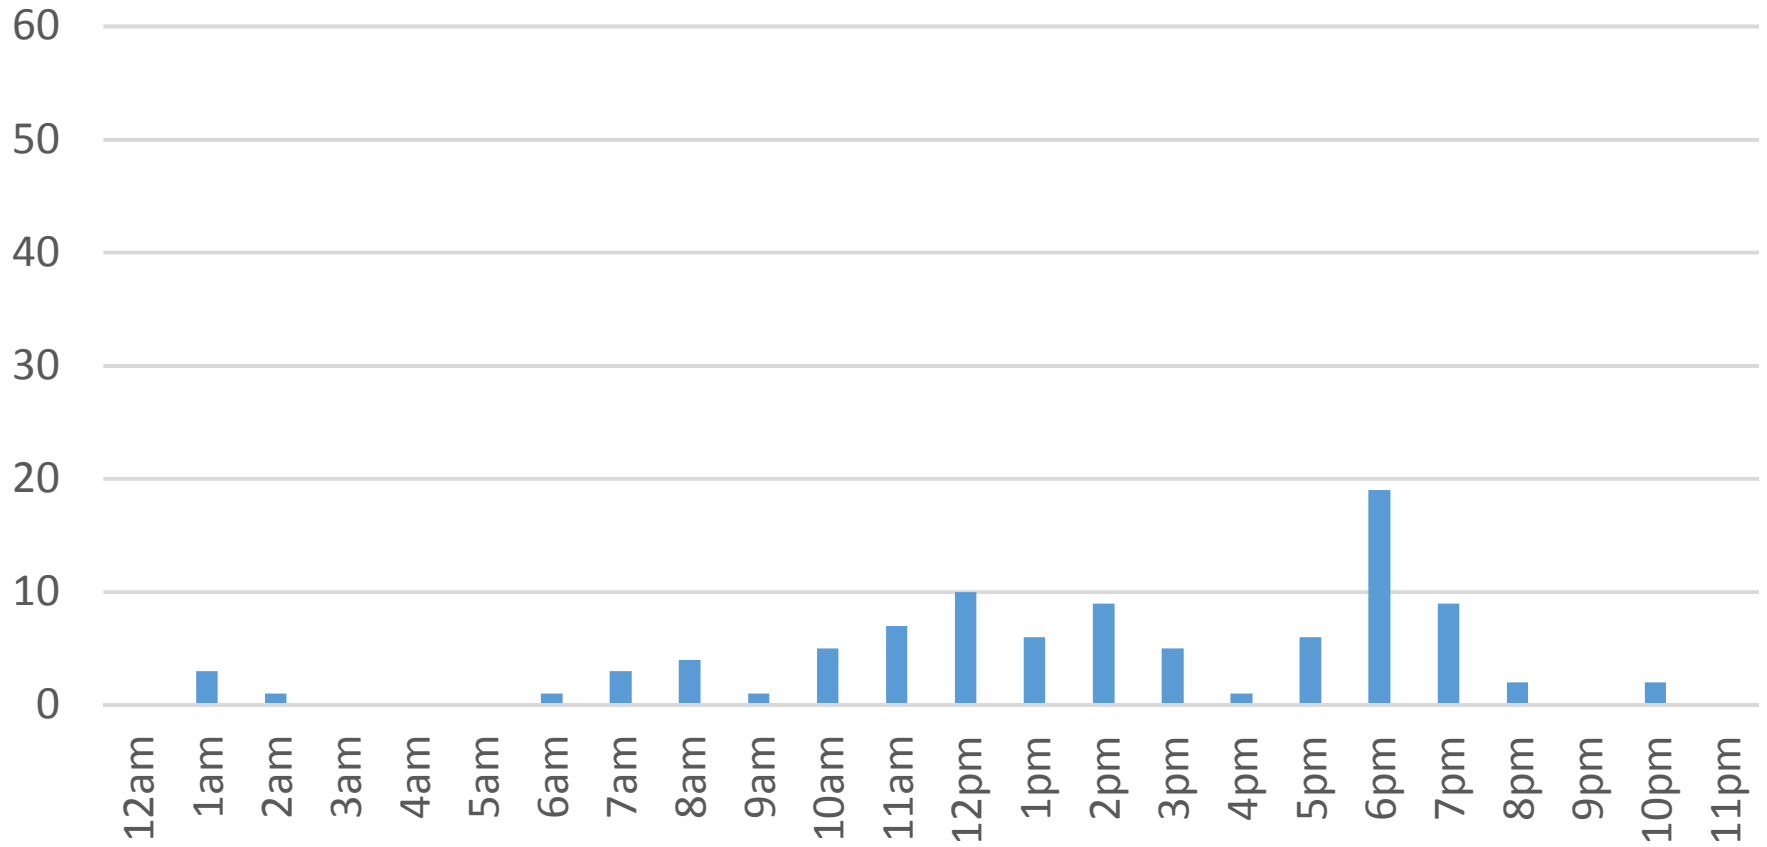

South Bay Trail

Saturday, September 17, 2016