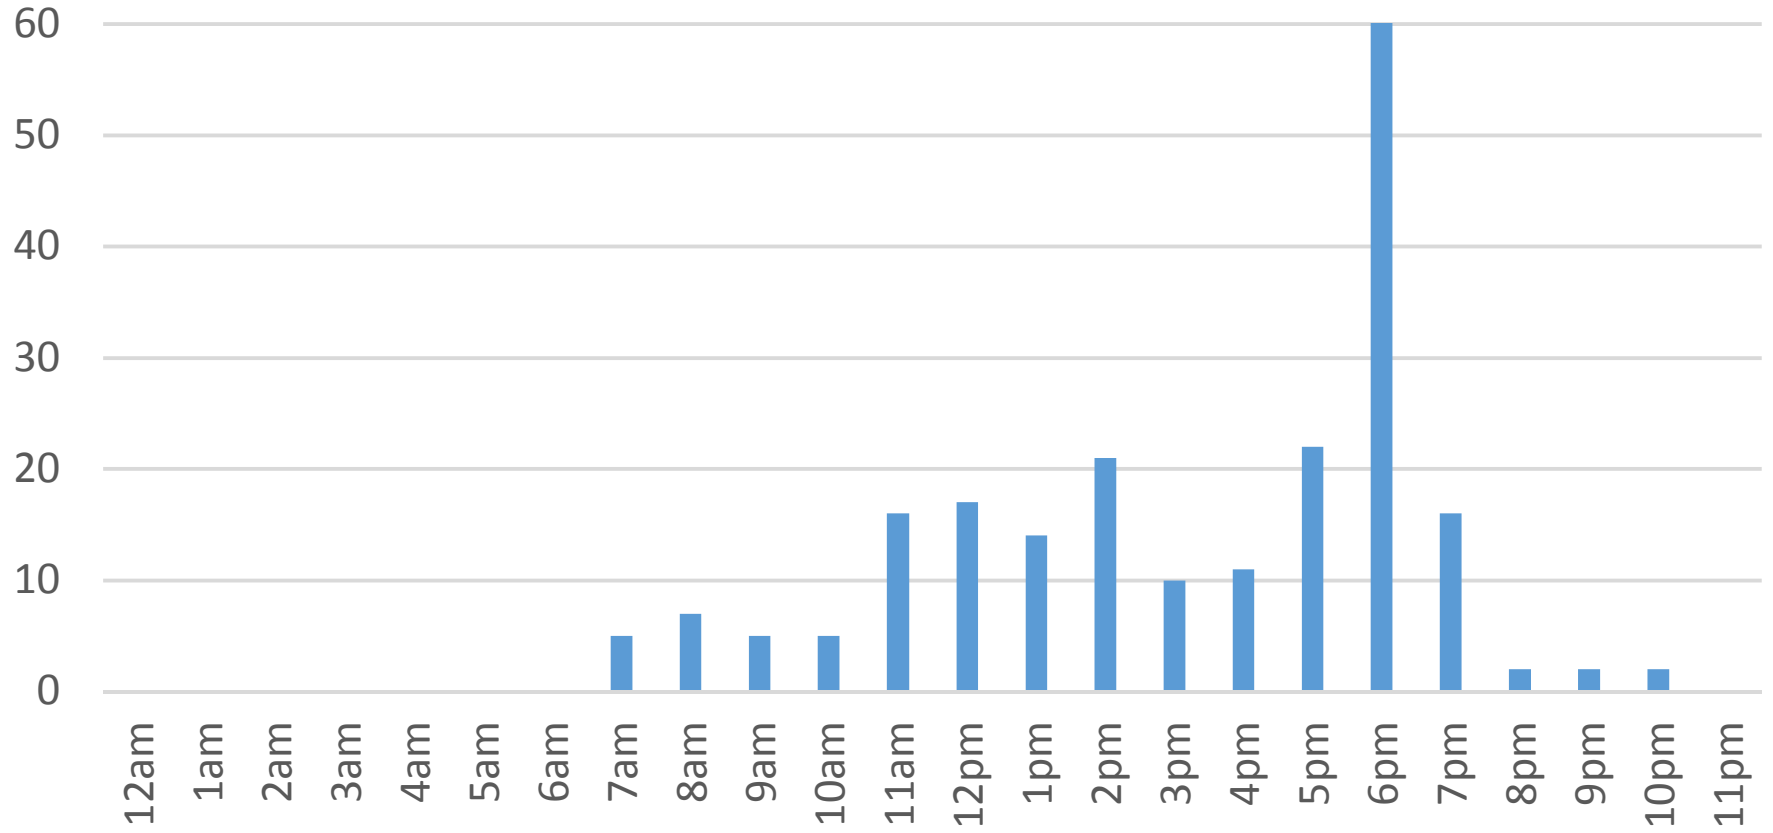

Total = 3,386 Counts

South Bay Trail

Thursday, September 08, 2016

South Bay Trail

Friday, September 09, 2016

South Bay Trail

Saturday, September 10, 2016

South Bay Trail