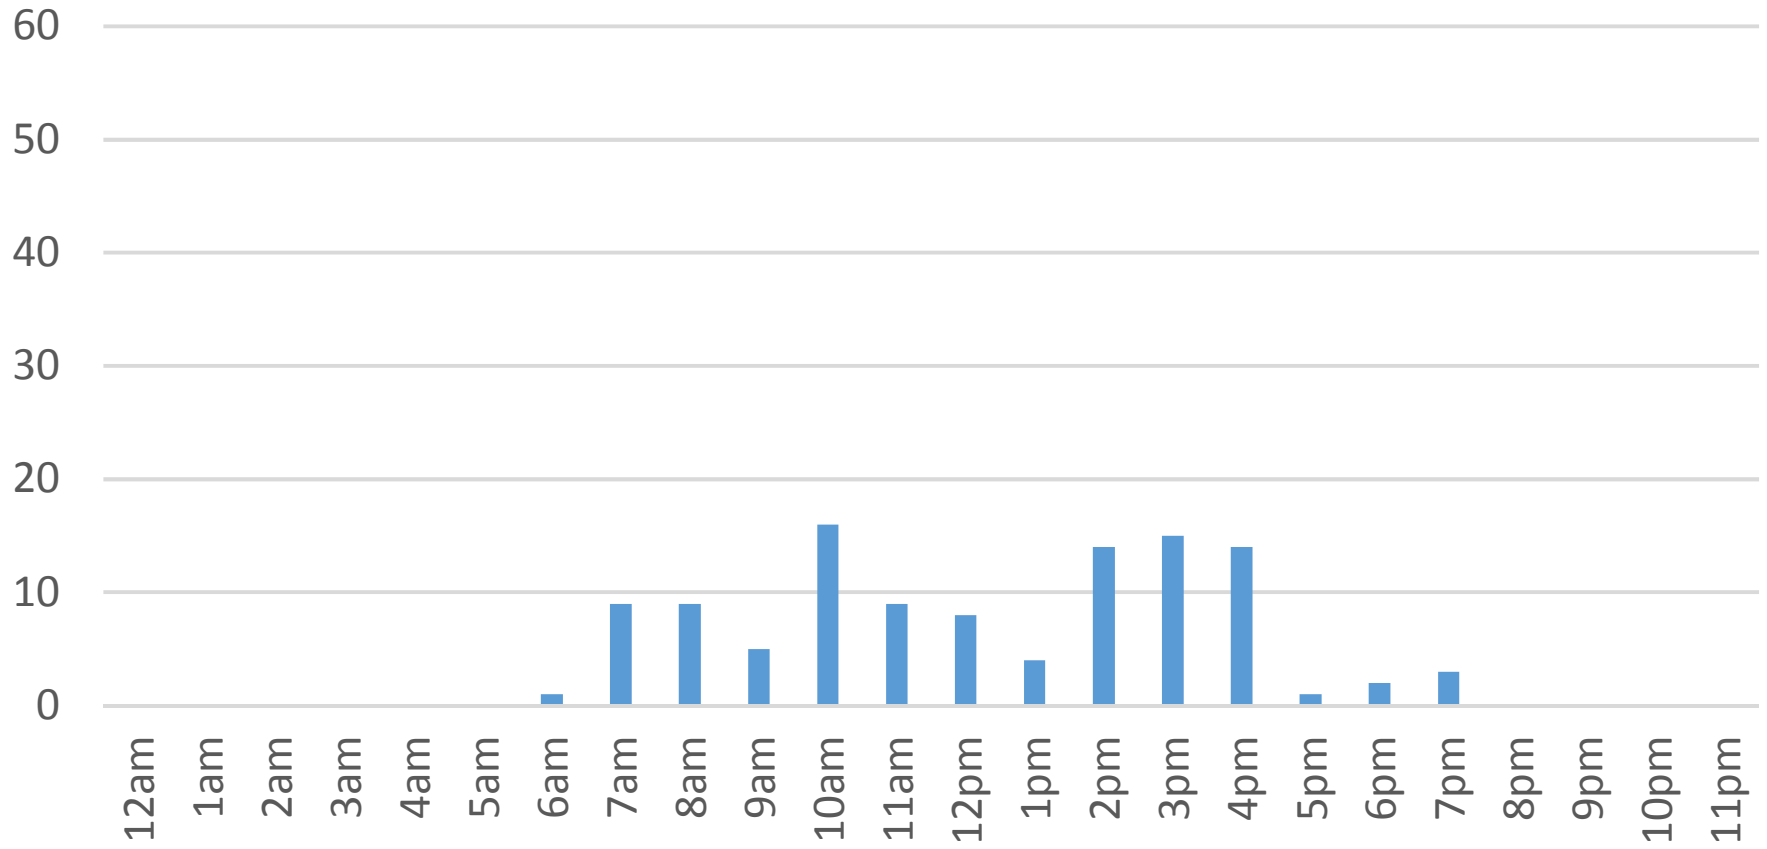

Friday, September 23, 2016

South Bay Trail

Saturday, September 24, 2016

South Bay Trail

Sunday, September 25, 2016

South Bay Trail

Monday, September 26, 2016

South Bay Trail

Tuesday, September 27, 2016

South Bay Trail

Wednesday, September 28, 2016

South Bay Trail

Thursday, September 29, 2016