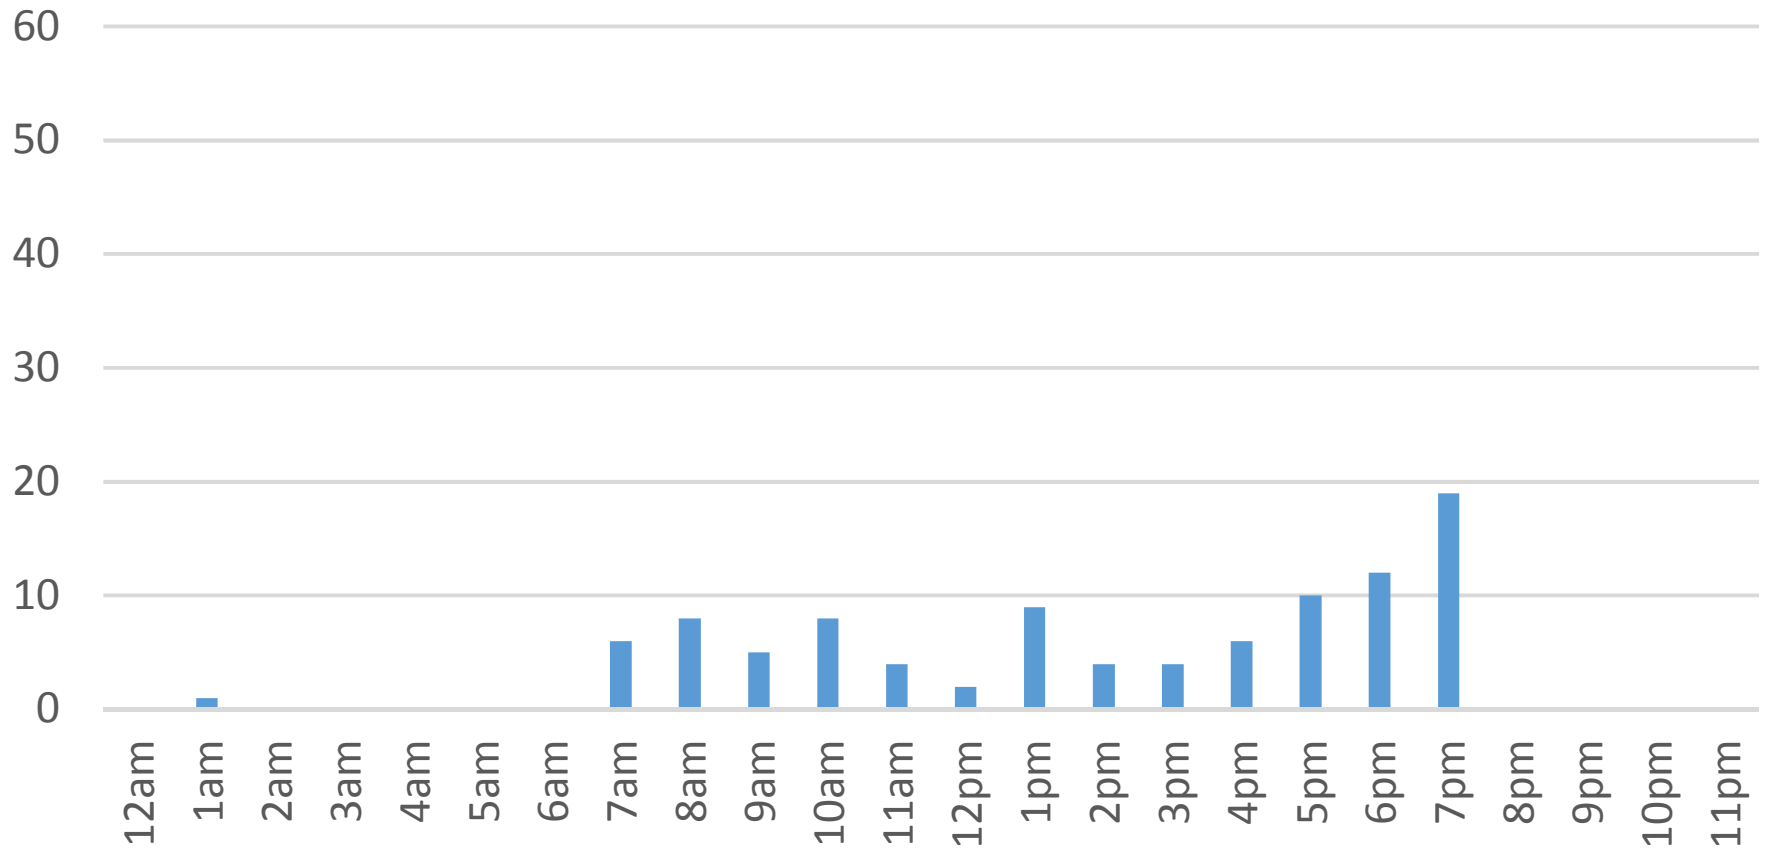

Thursday, September 15, 2016

South Bay Trail

Friday, September 16, 2016

South Bay Trail

Saturday, September 17, 2016

South Bay Trail

Sunday, September 18, 2016

South Bay Trail

Monday, September 19, 2016

South Bay Trail

Tuesday, September 20, 2016

South Bay Trail

Wednesday, September 21, 2016

South Bay Trail

Thursday, September 22, 2016

South Bay Trail