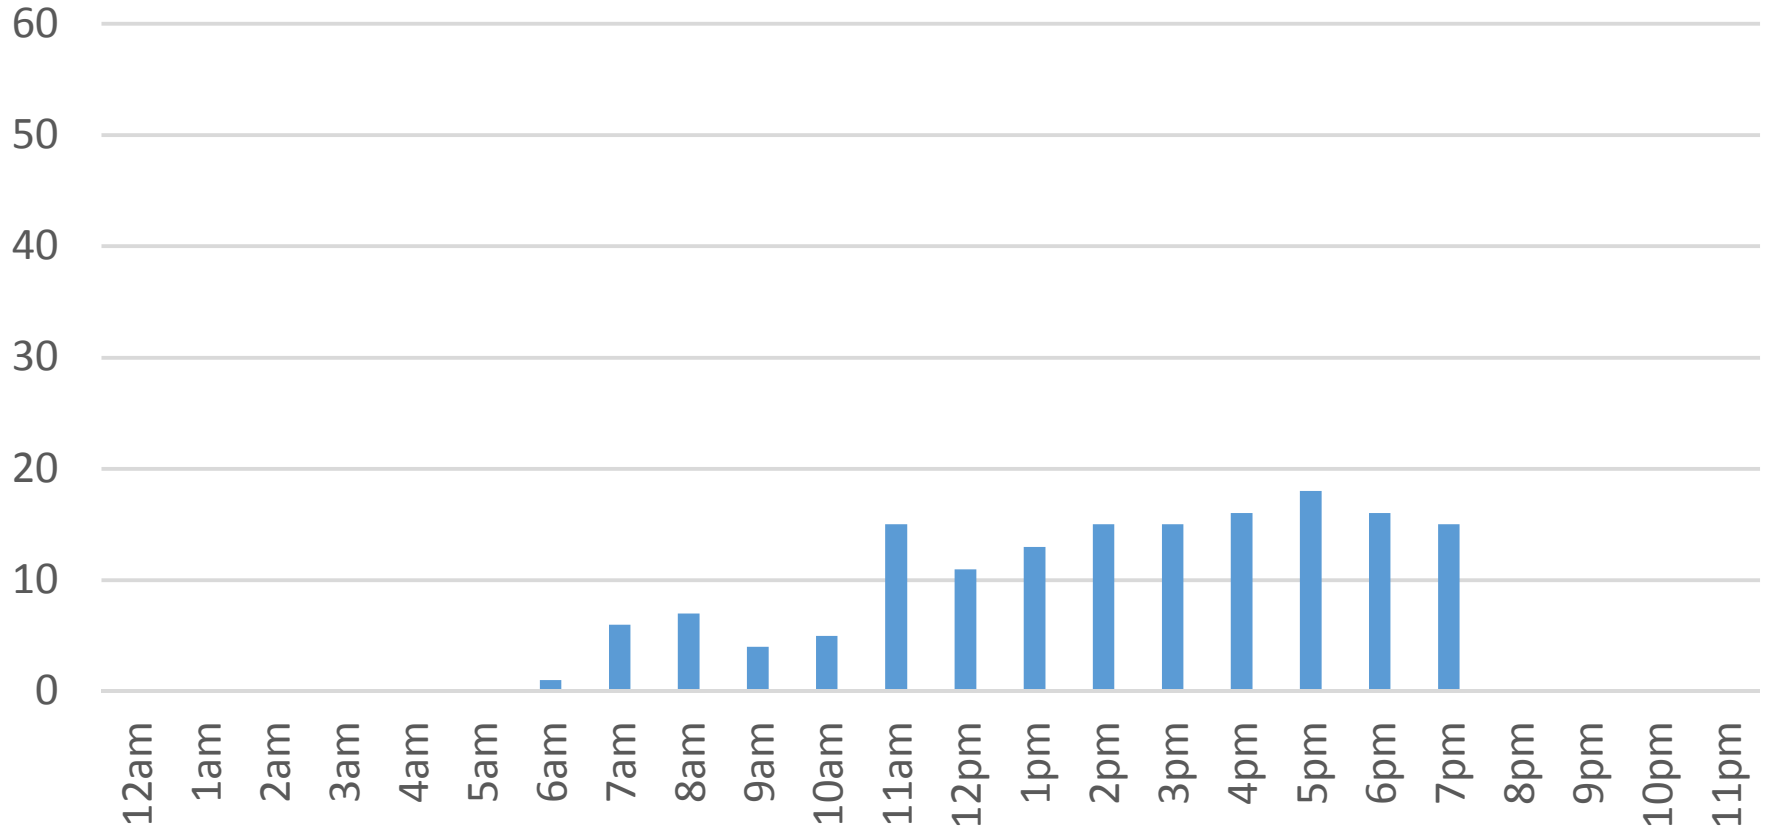

Total = 3,386 Counts

South Bay Trail

Thursday, September 08, 2016

South Bay Trail

Friday, September 09, 2016

South Bay Trail

Saturday, September 10, 2016

South Bay Trail