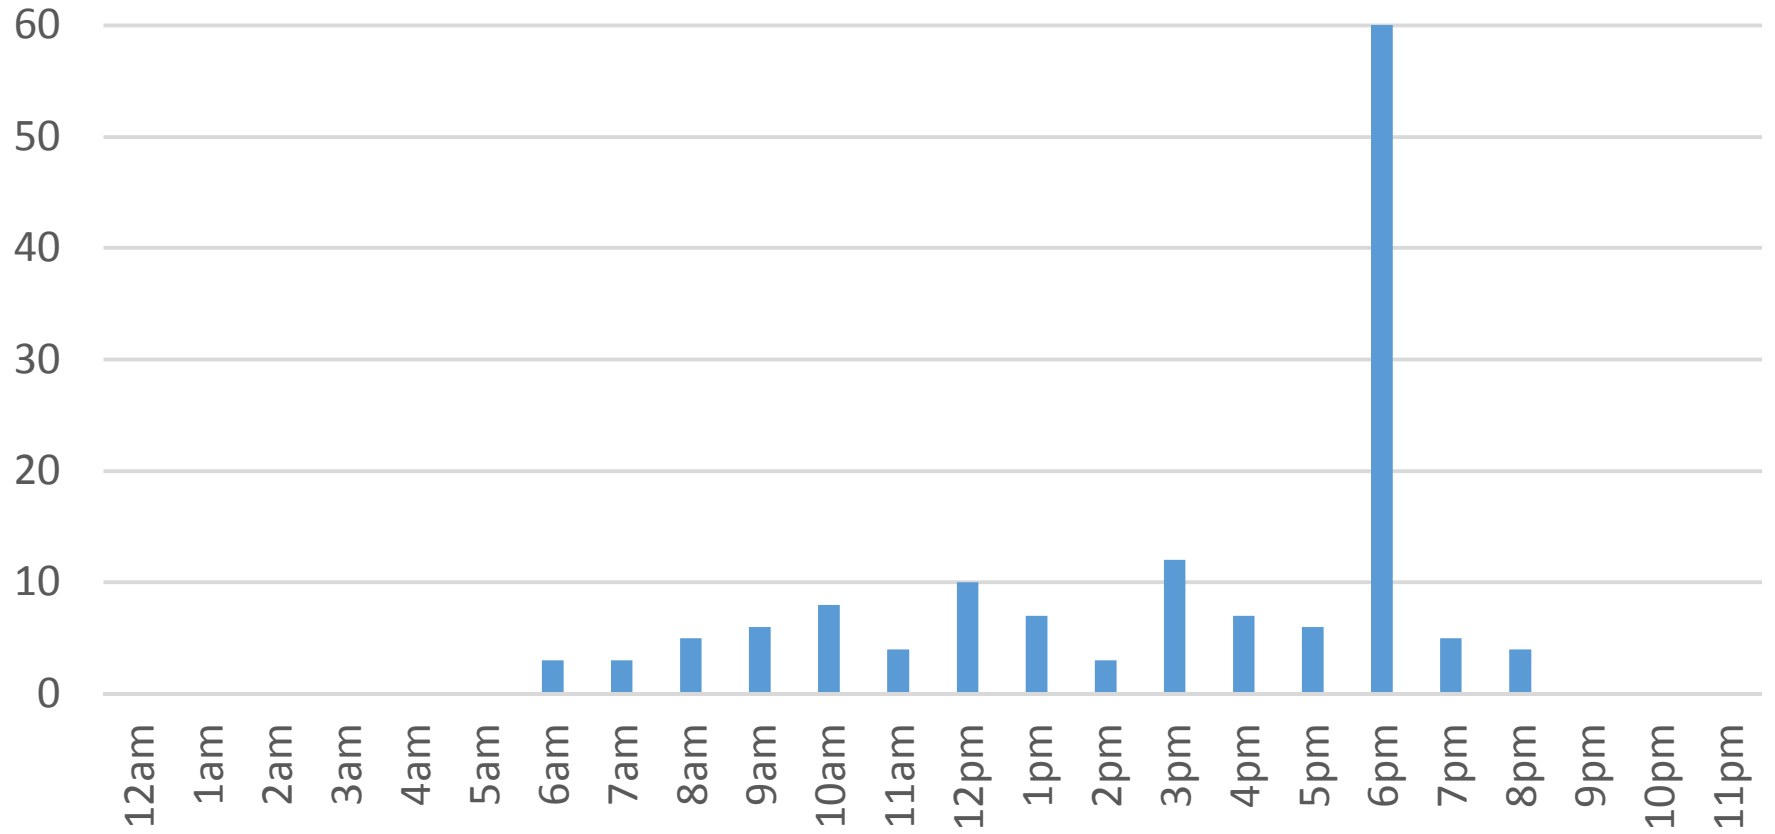

South Bay Trail

Monday, September 12, 2016