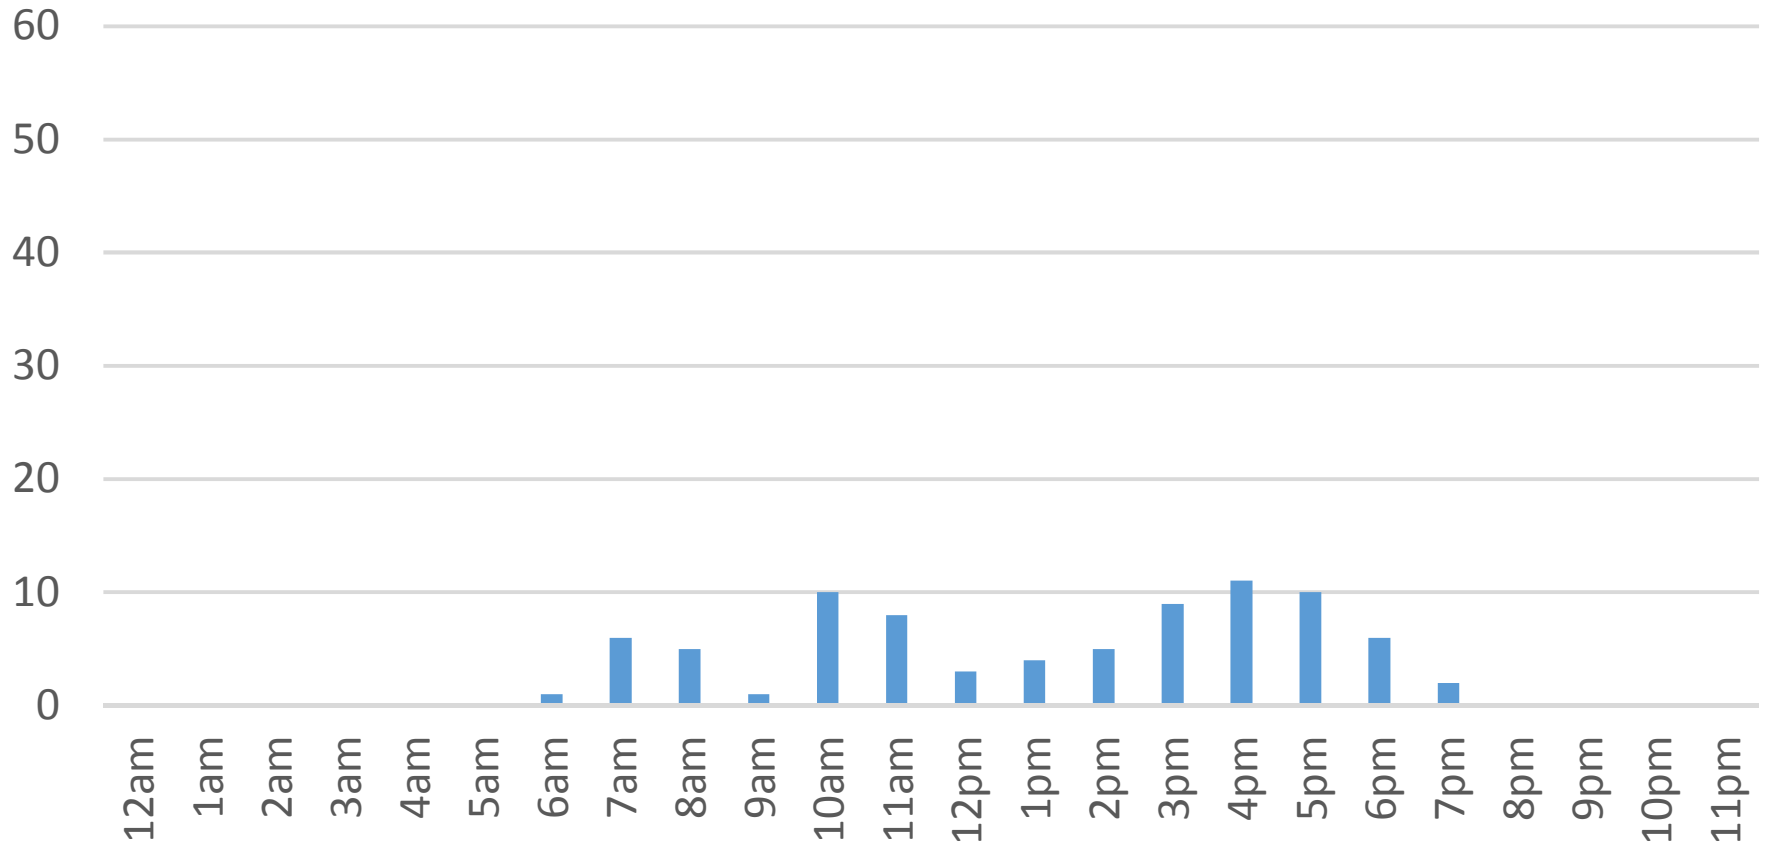

South Bay Trail

Friday, September 16, 2016