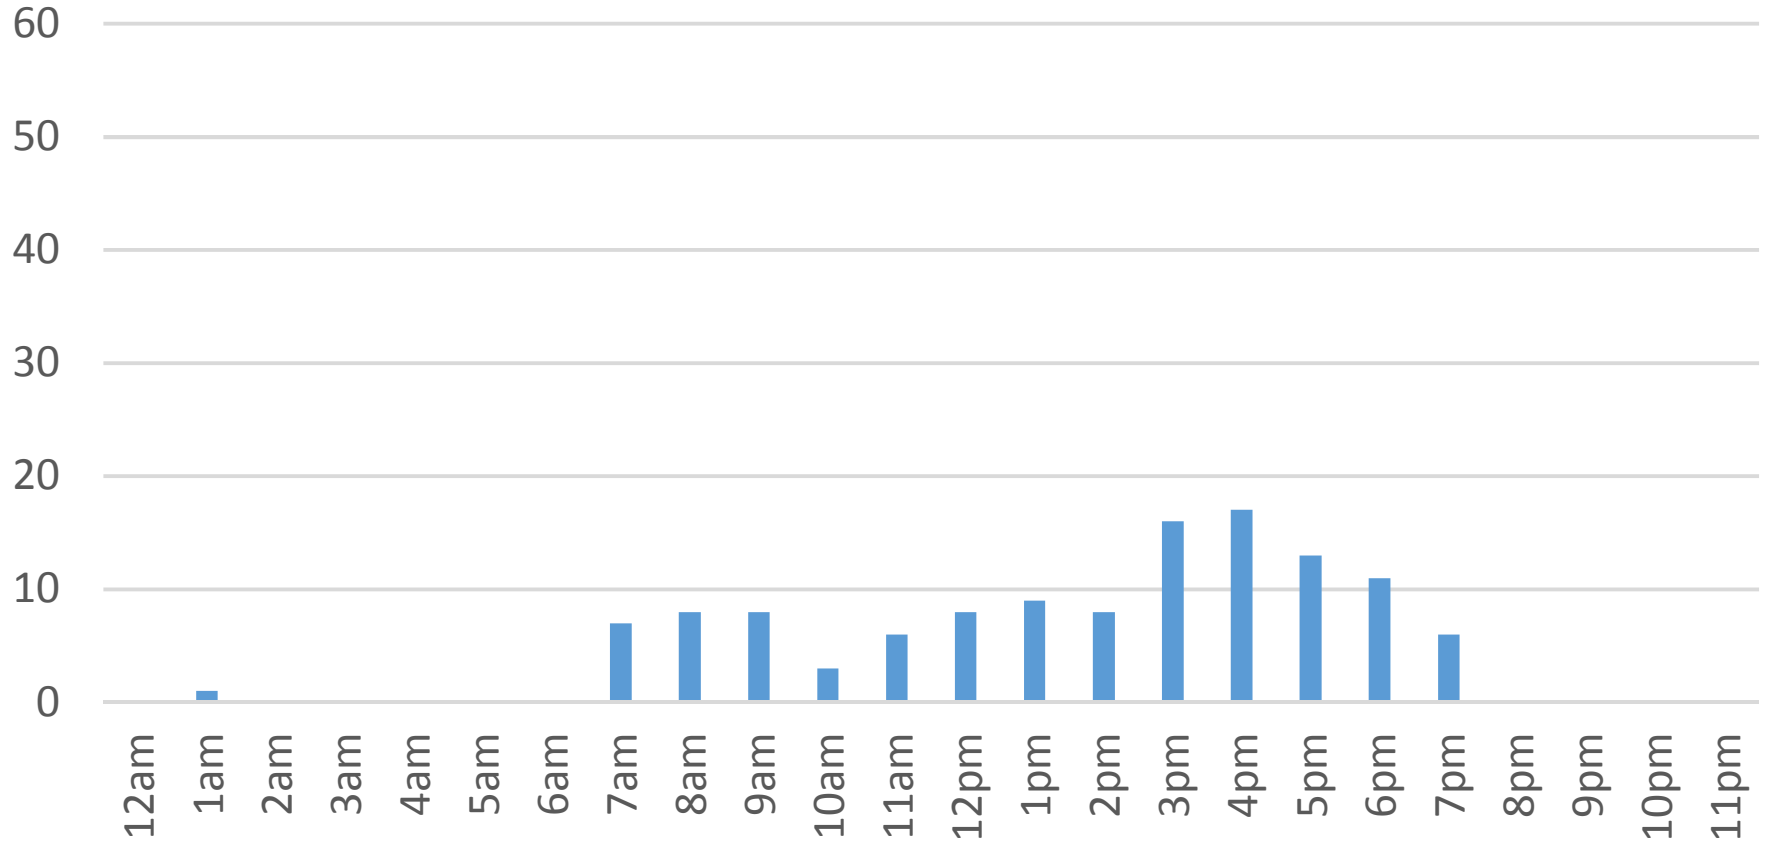

South Bay Trail

Saturday, September 24, 2016