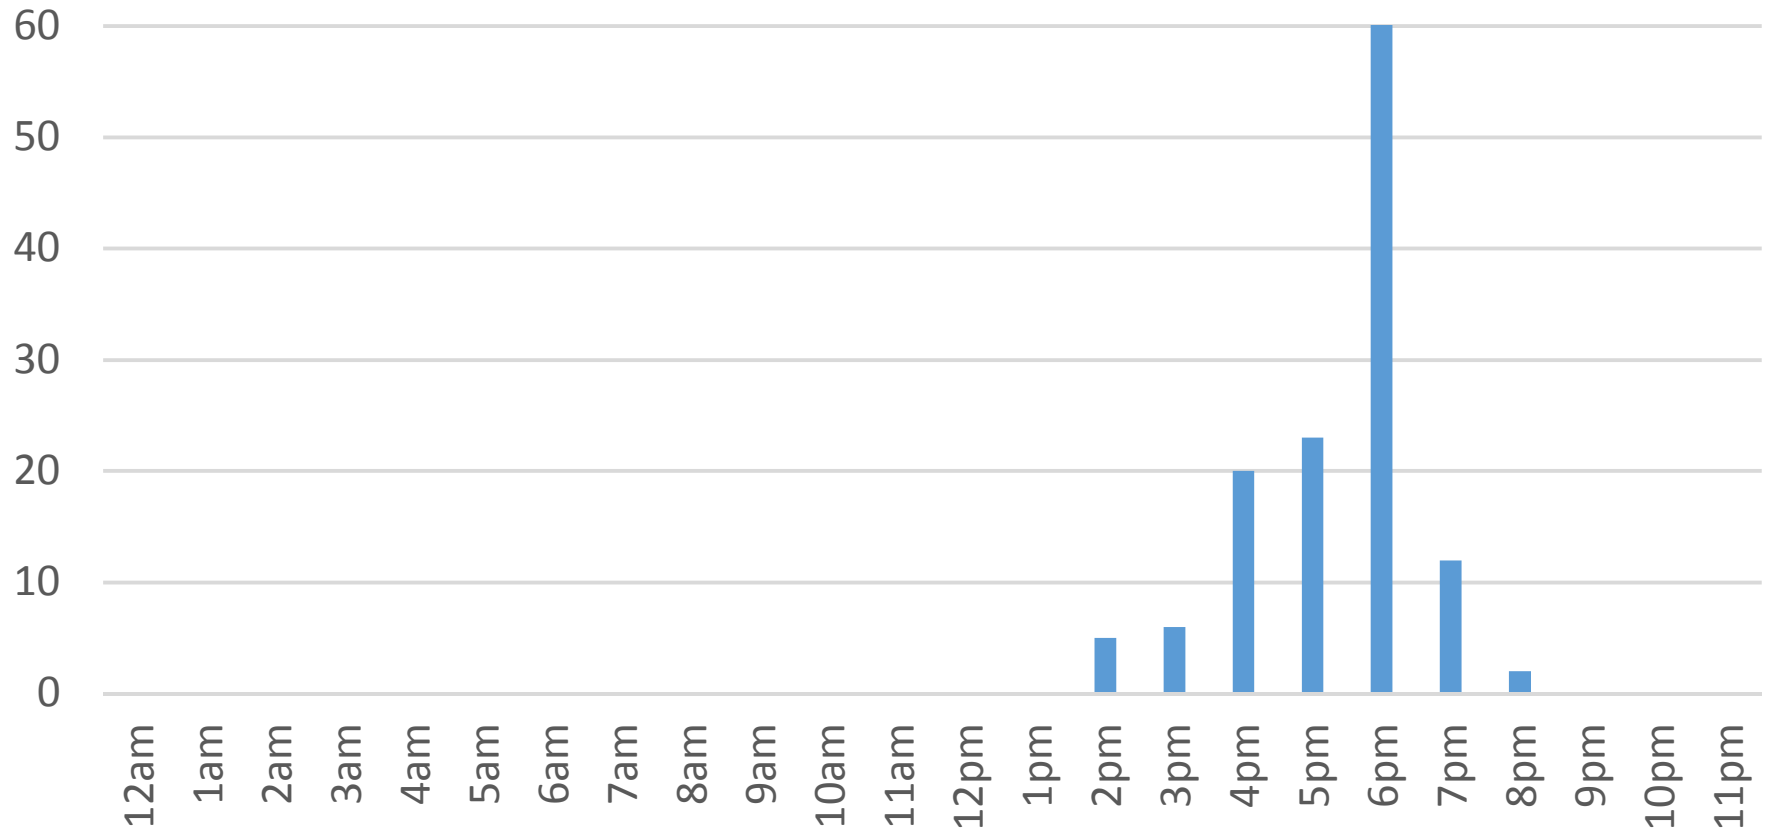

Total = 3,386 Counts

South Bay Trail

Thursday, September 08, 2016

South Bay Trail

Friday, September 09, 2016

South Bay Trail

Saturday, September 10, 2016

South Bay Trail