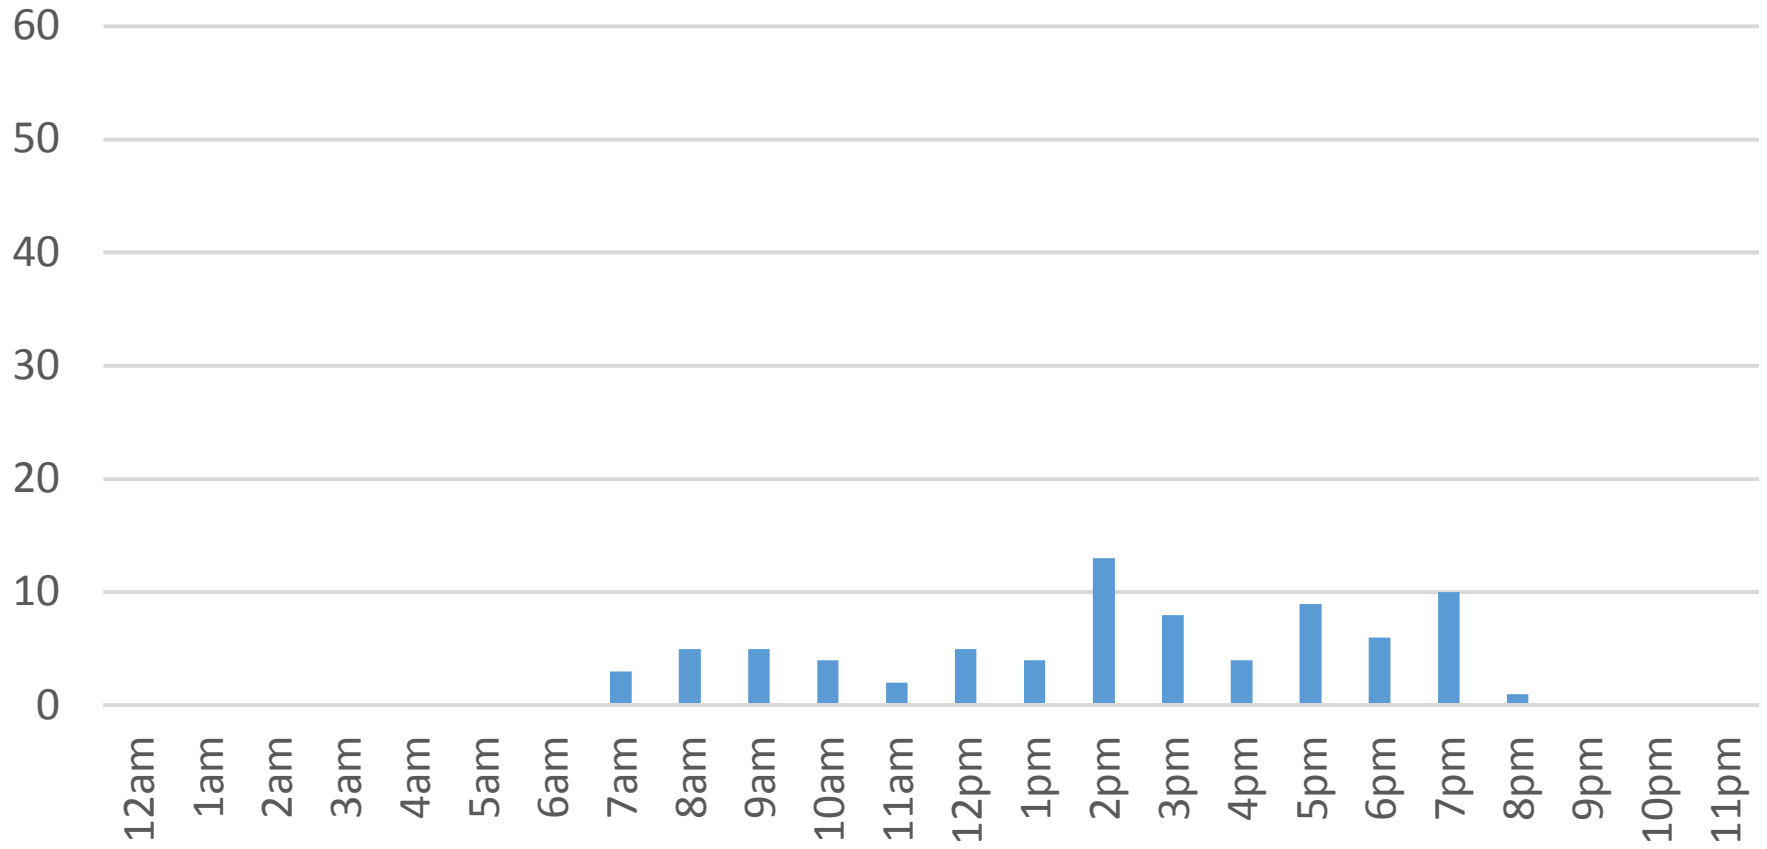

Thursday, September 15, 2016

South Bay Trail

Friday, September 16, 2016

South Bay Trail

Saturday, September 17, 2016

South Bay Trail

Sunday, September 18, 2016

South Bay Trail

Monday, September 19, 2016

South Bay Trail

Tuesday, September 20, 2016

South Bay Trail

Wednesday, September 21, 2016

South Bay Trail

Thursday, September 22, 2016

South Bay Trail