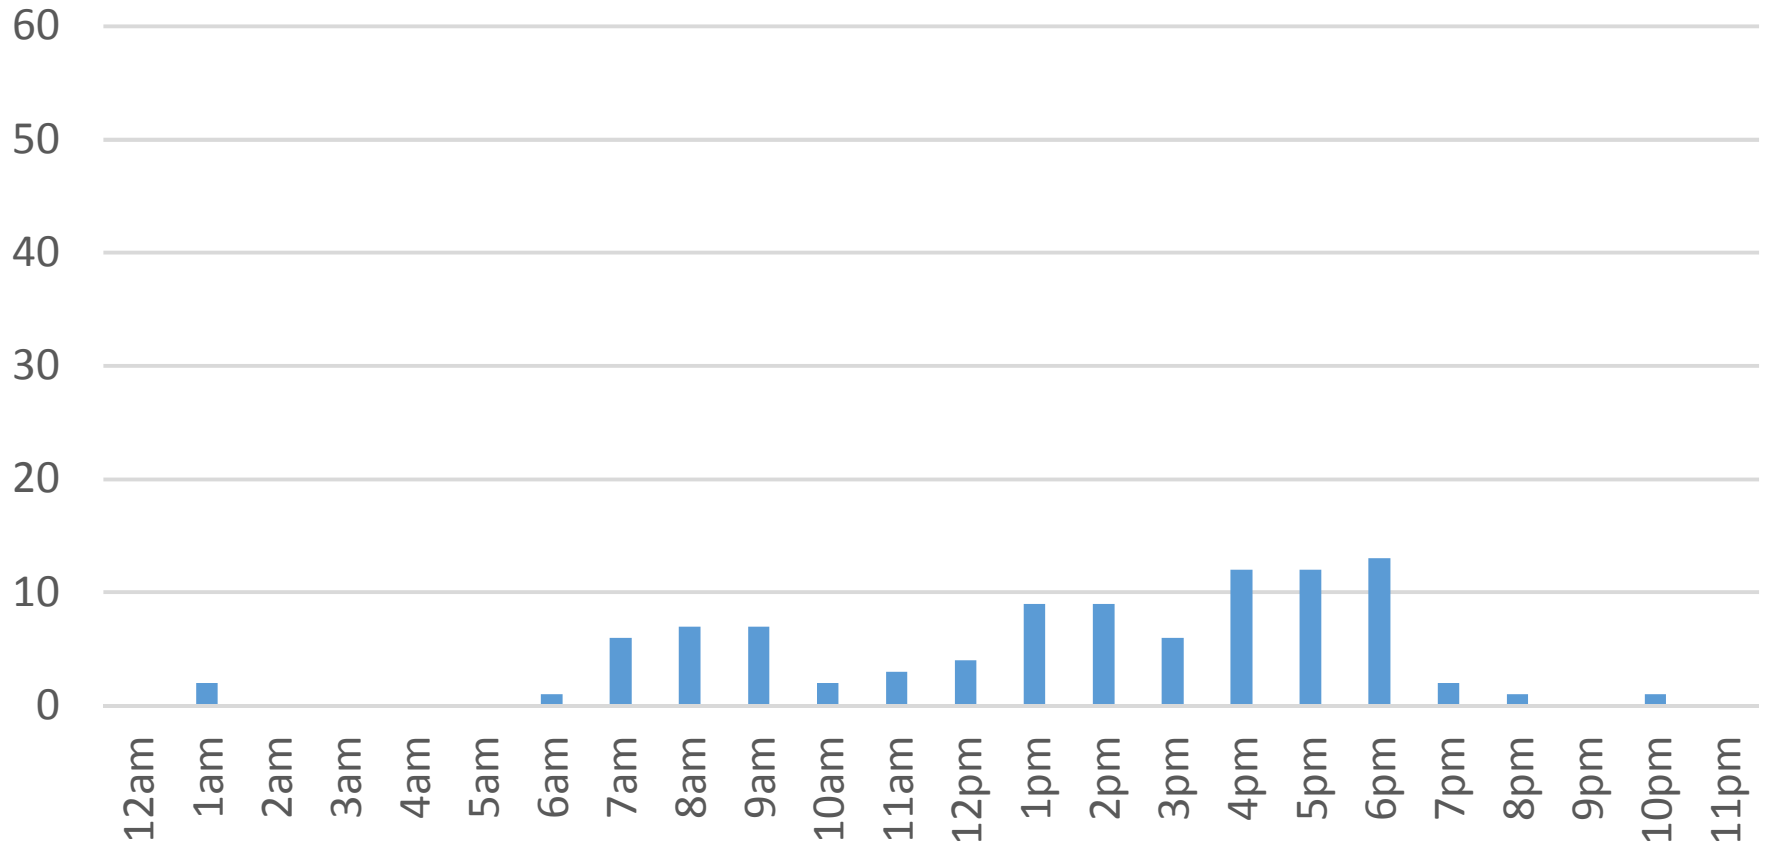

Friday, September 23, 2016

South Bay Trail

Saturday, September 24, 2016

South Bay Trail

Sunday, September 25, 2016

South Bay Trail

Monday, September 26, 2016

South Bay Trail

Tuesday, September 27, 2016

South Bay Trail

Wednesday, September 28, 2016

South Bay Trail

Thursday, September 29, 2016