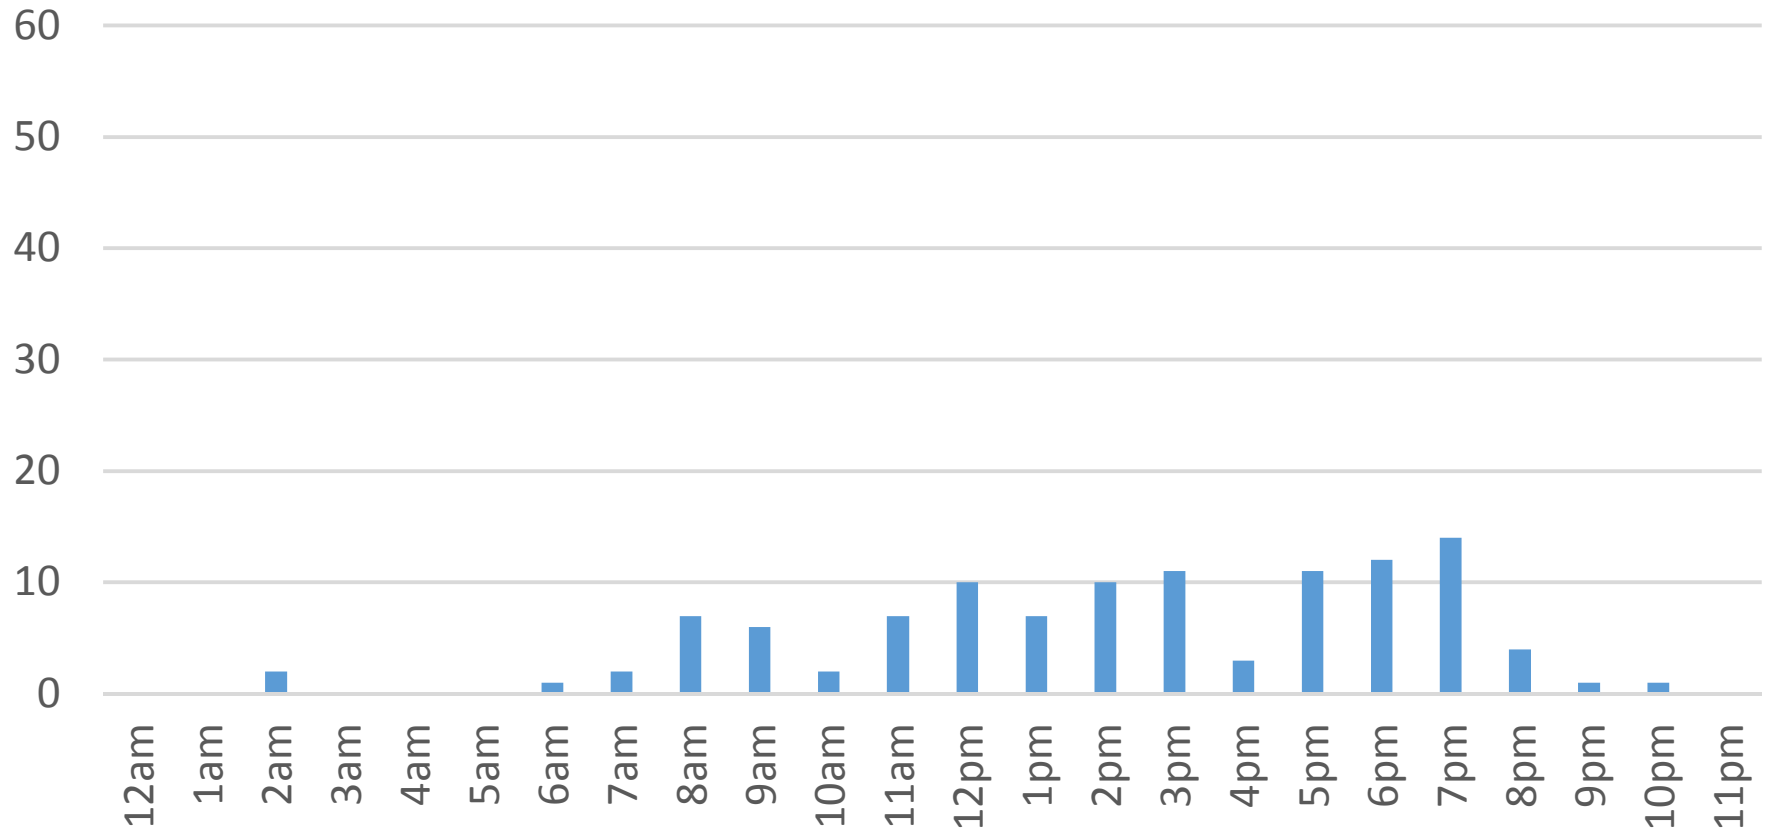

Sunday, September 11, 2016

South Bay Trail

Monday, September 12, 2016

South Bay Trail

Tuesday, September 13, 2016

South Bay Trail

Wednesday, September 14, 2016

South Bay Trail

Thursday, September 15, 2016

South Bay Trail

Friday, September 16, 2016

South Bay Trail

Saturday, September 17, 2016

South Bay Trail

Sunday, September 18, 2016

South Bay Trail