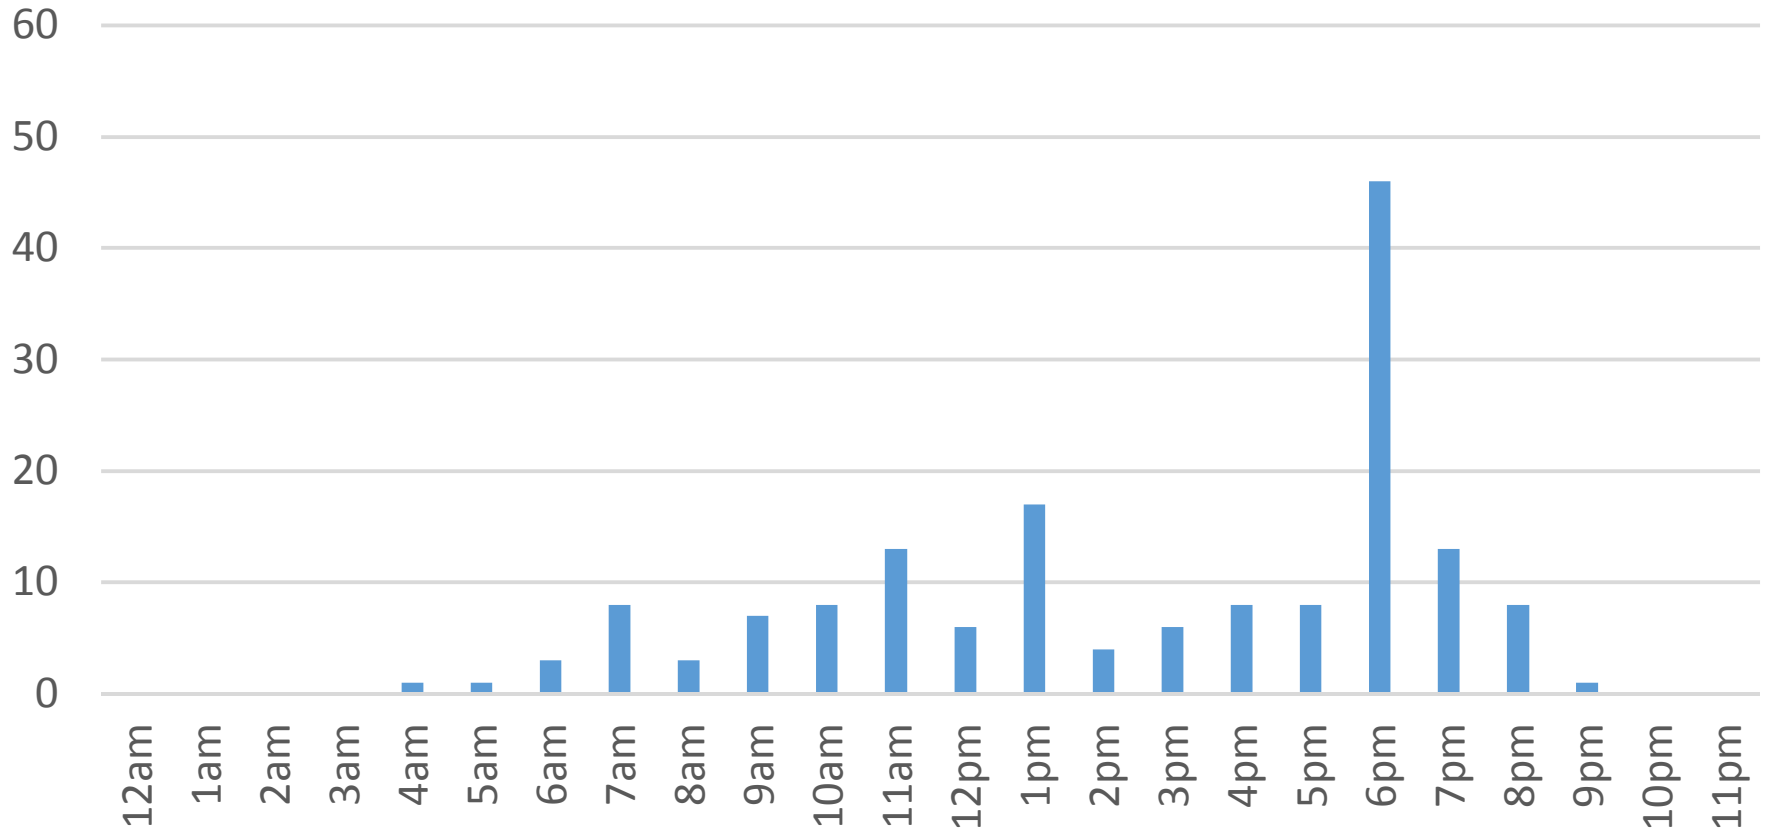

Sunday, September 11, 2016

South Bay Trail

Monday, September 12, 2016

South Bay Trail

Tuesday, September 13, 2016

South Bay Trail

Wednesday, September 14, 2016

South Bay Trail

Thursday, September 15, 2016

South Bay Trail

Friday, September 16, 2016

South Bay Trail

Saturday, September 17, 2016

South Bay Trail

Sunday, September 18, 2016

South Bay Trail