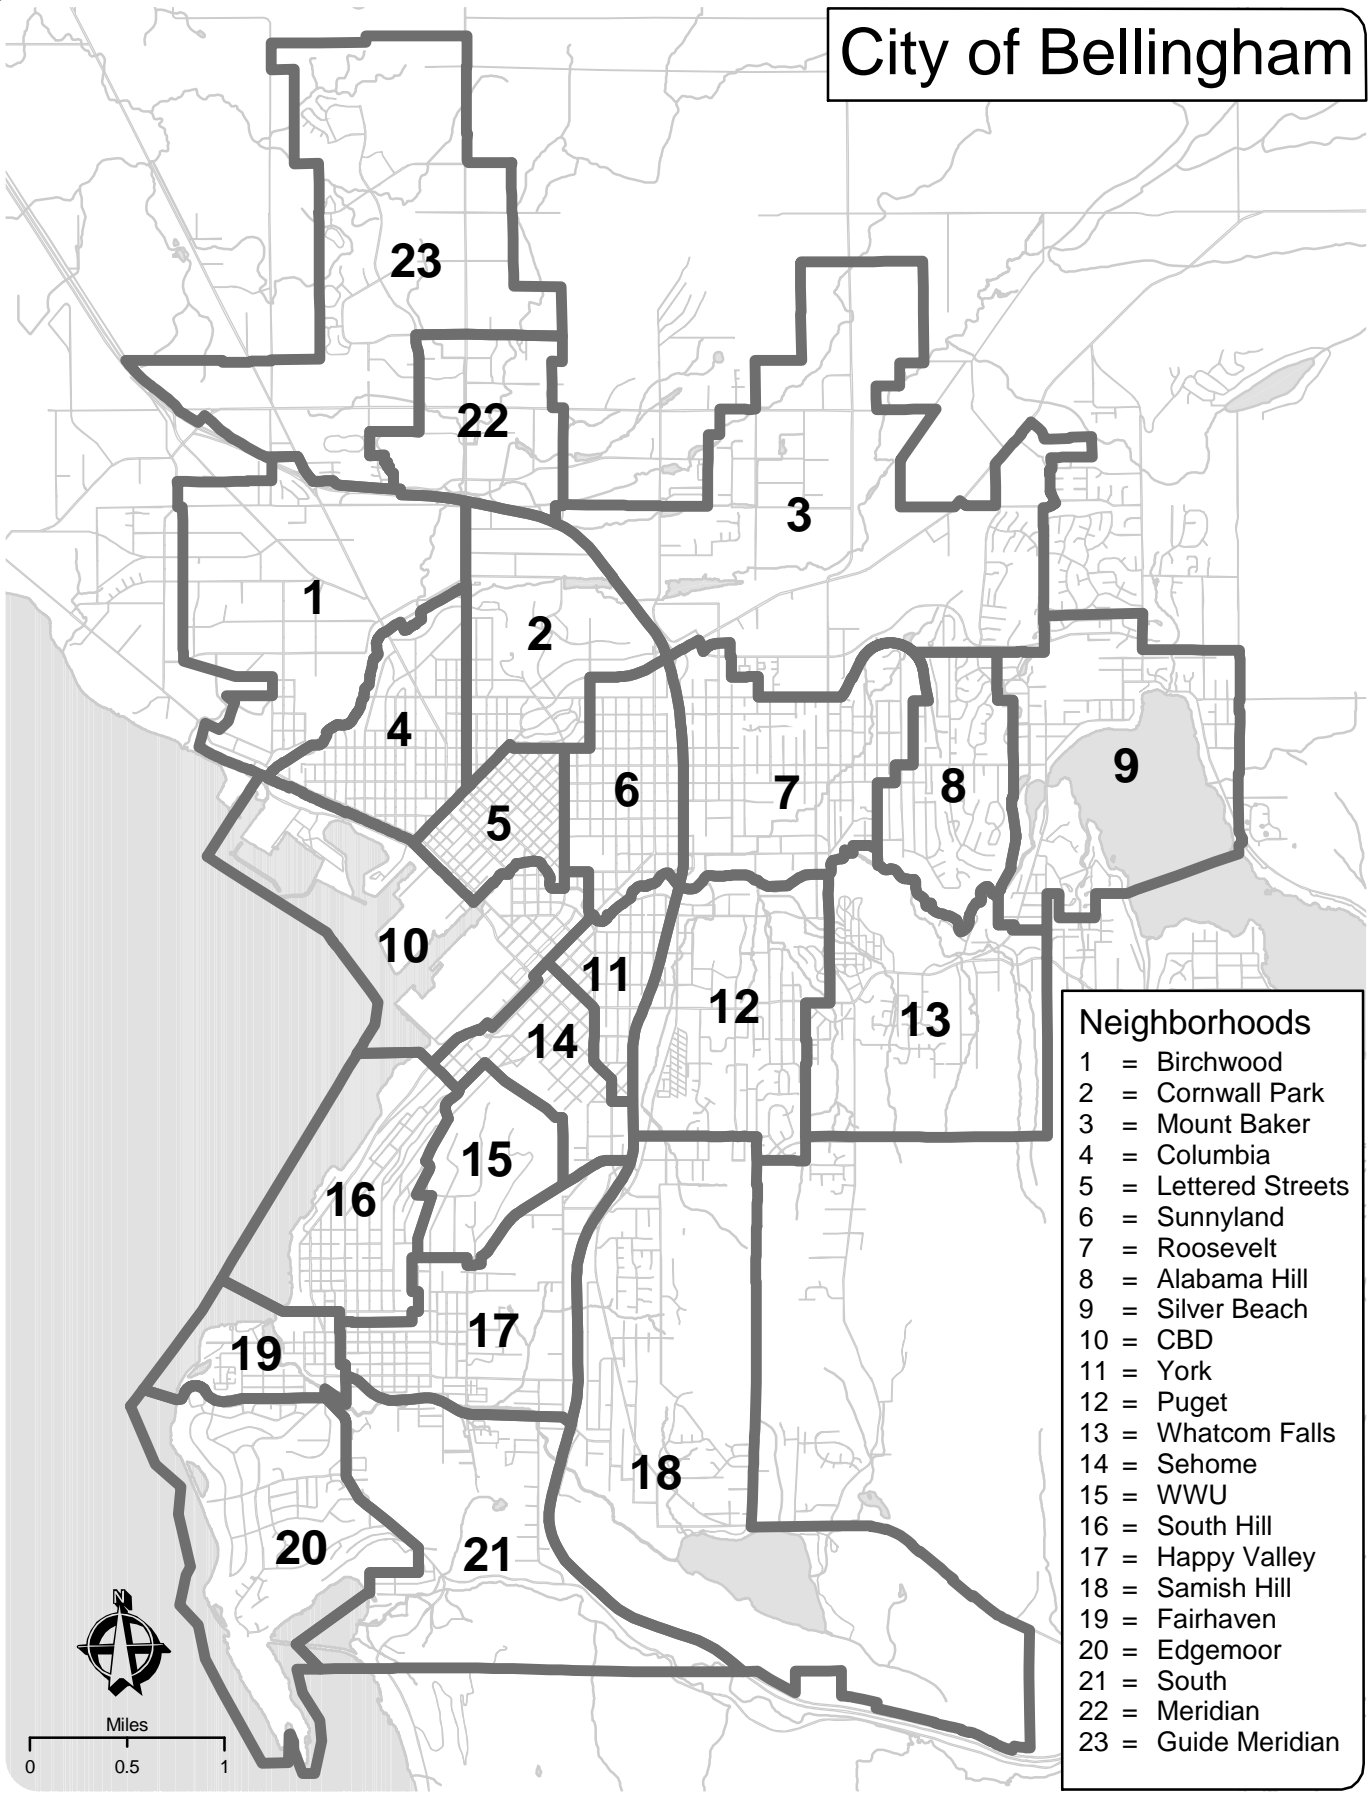

City of Bellingham

- Neighborhoods**
- 1 = Birchwood
 - 2 = Cornwall Park
 - 3 = Mount Baker
 - 4 = Columbia
 - 5 = Lettered Streets
 - 6 = Sunnyland
 - 7 = Roosevelt
 - 8 = Alabama Hill
 - 9 = Silver Beach
 - 10 = CBD
 - 11 = York
 - 12 = Puget
 - 13 = Whatcom Falls
 - 14 = Sehome
 - 15 = WWU
 - 16 = South Hill
 - 17 = Happy Valley
 - 18 = Samish Hill
 - 19 = Fairhaven
 - 20 = Edgemoor
 - 21 = South
 - 22 = Meridian
 - 23 = Guide Meridian