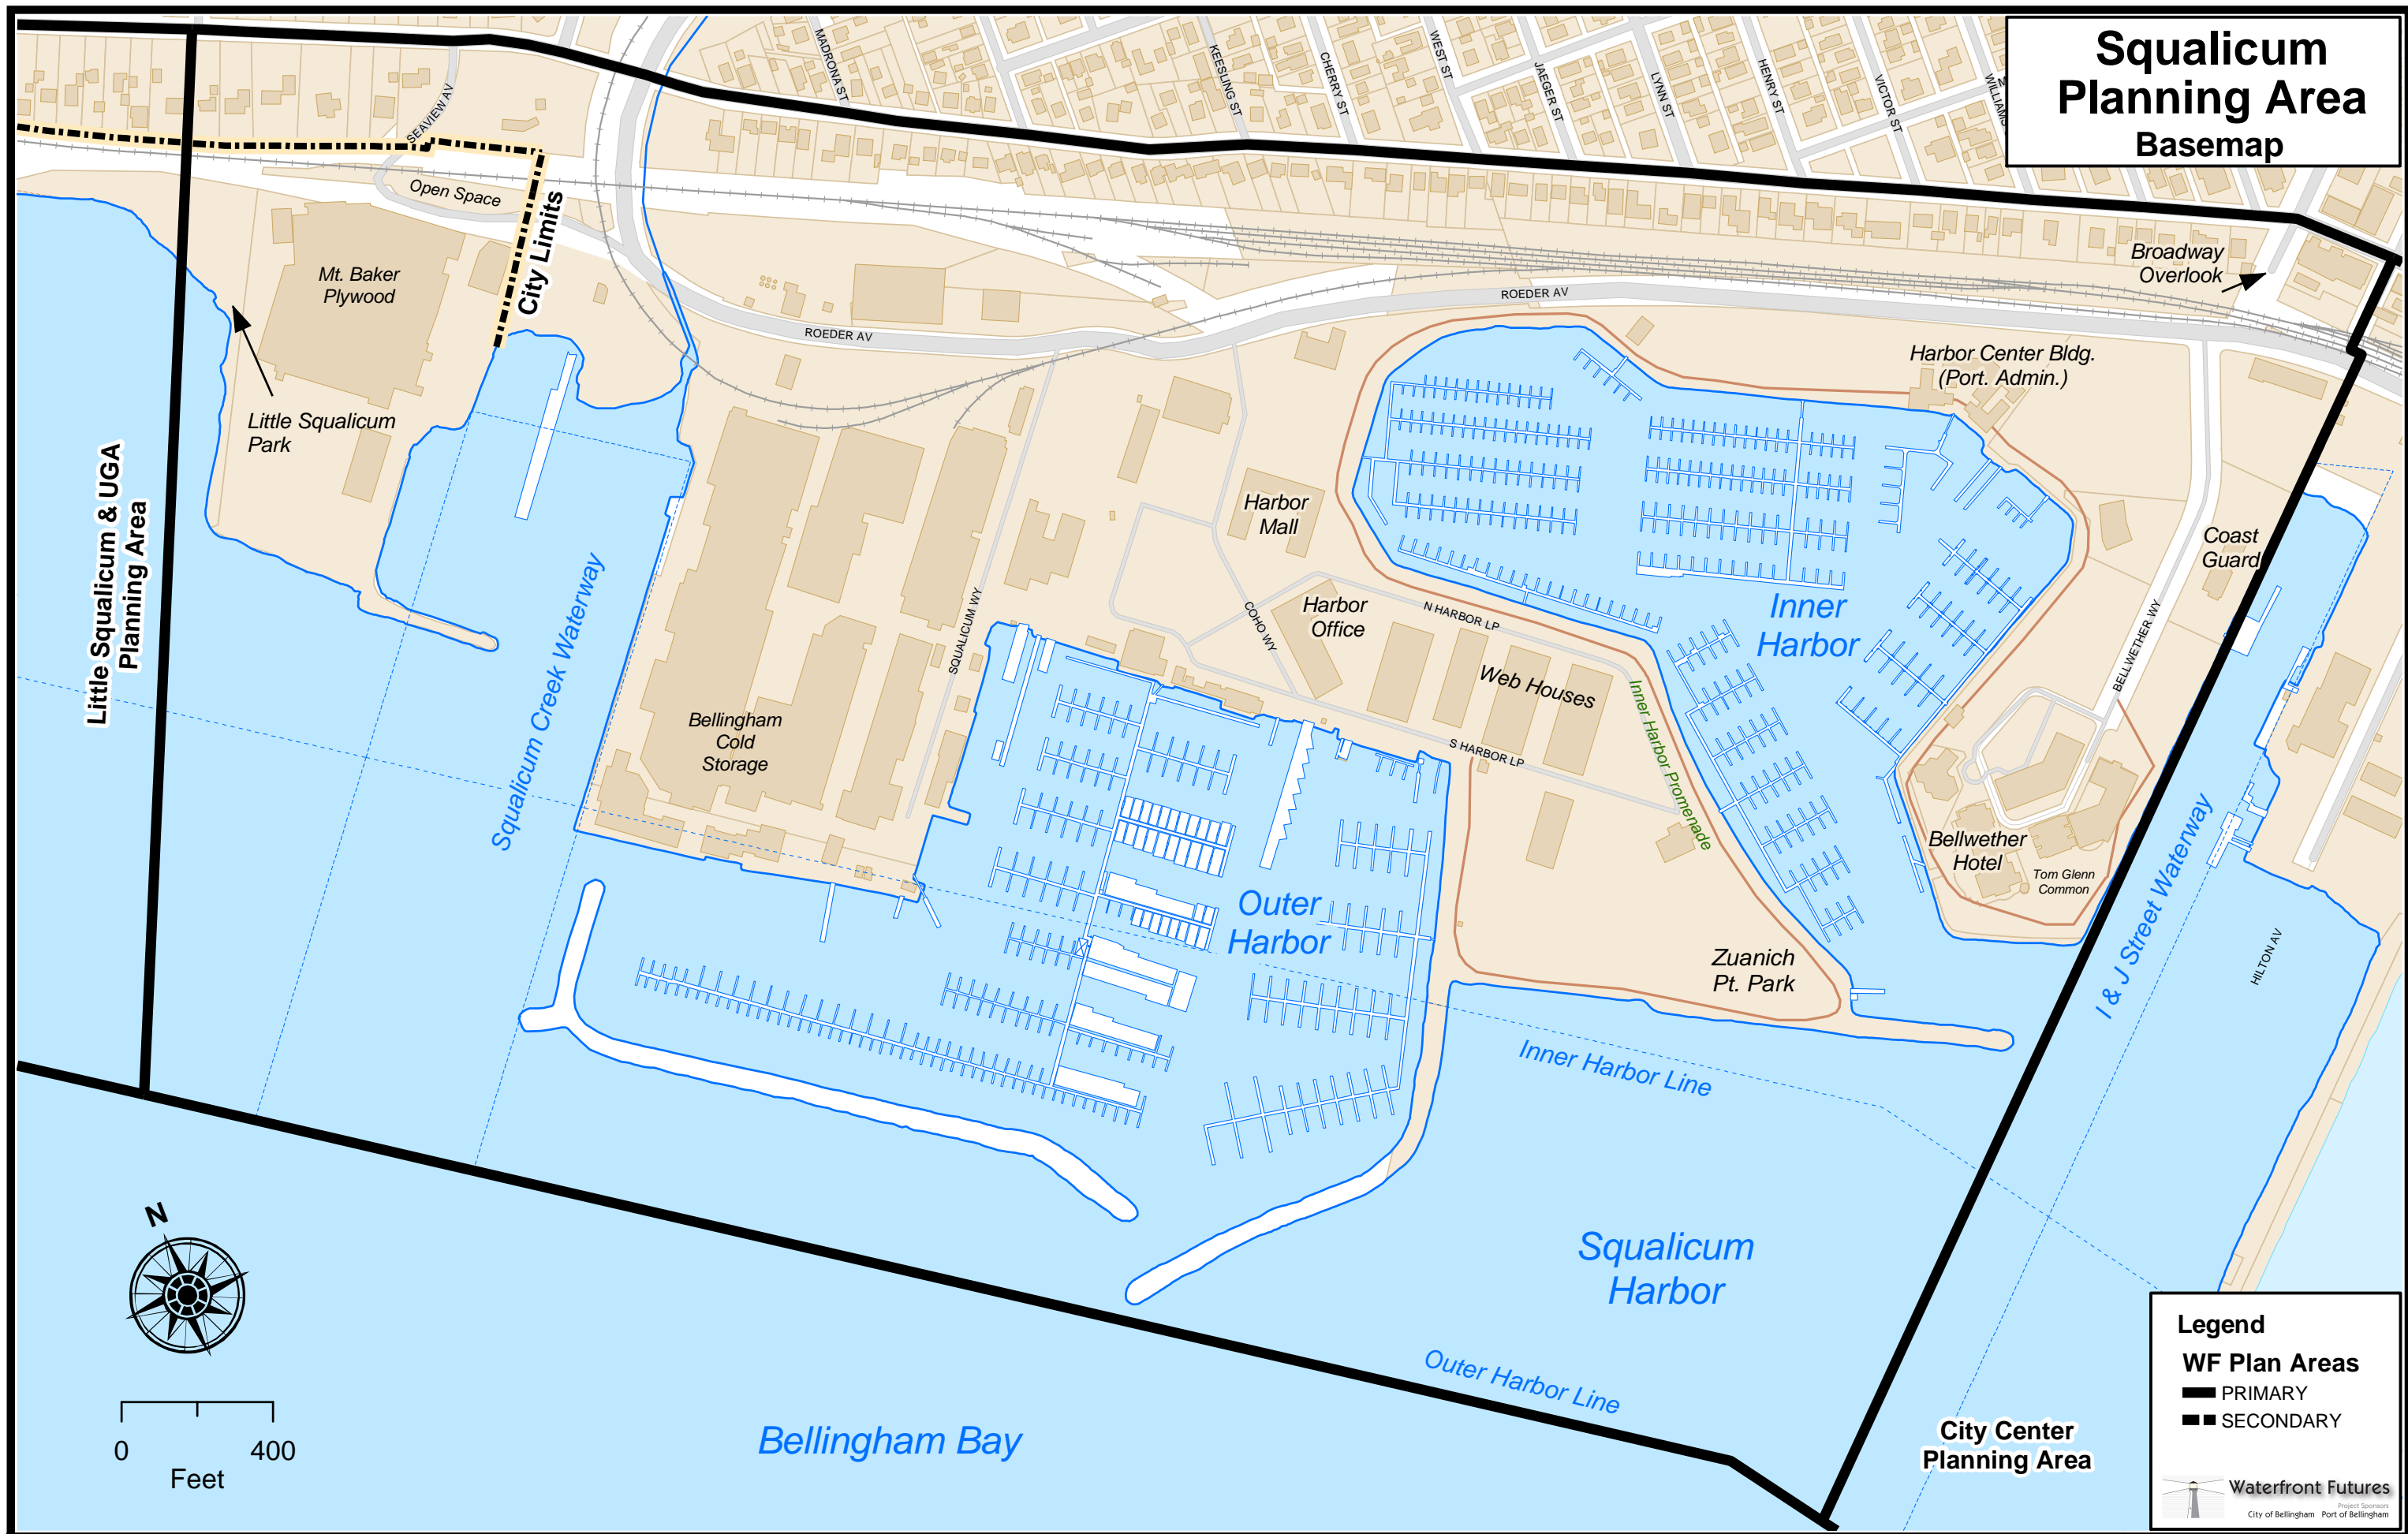

Squalicum Planning Area Basemap

Legend

WF Plan Areas

- PRIMARY
- - - SECONDARY

Waterfront Futures
Project Sponsors
 City of Bellingham Port of Bellingham

Little Squalicum & UGA Planning Area

City Limits

City Center Planning Area

Bellingham Bay

Squalicum Harbor

Outer Harbor

Inner Harbor

Open Space

Little Squalicum Park

Mt. Baker Plywood

Bellingham Cold Storage

Inner Harbor Line

Outer Harbor Line

Broadway Overlook

Squalicum Creek Waterway

I & J Street Waterway

ROEDER AV

ROEDER AV

HILTON AV

MADRONA ST

KEESLING ST

CHERRY ST

WEST ST

JAEGER ST

LANN ST

HENRY ST

VICTOR ST