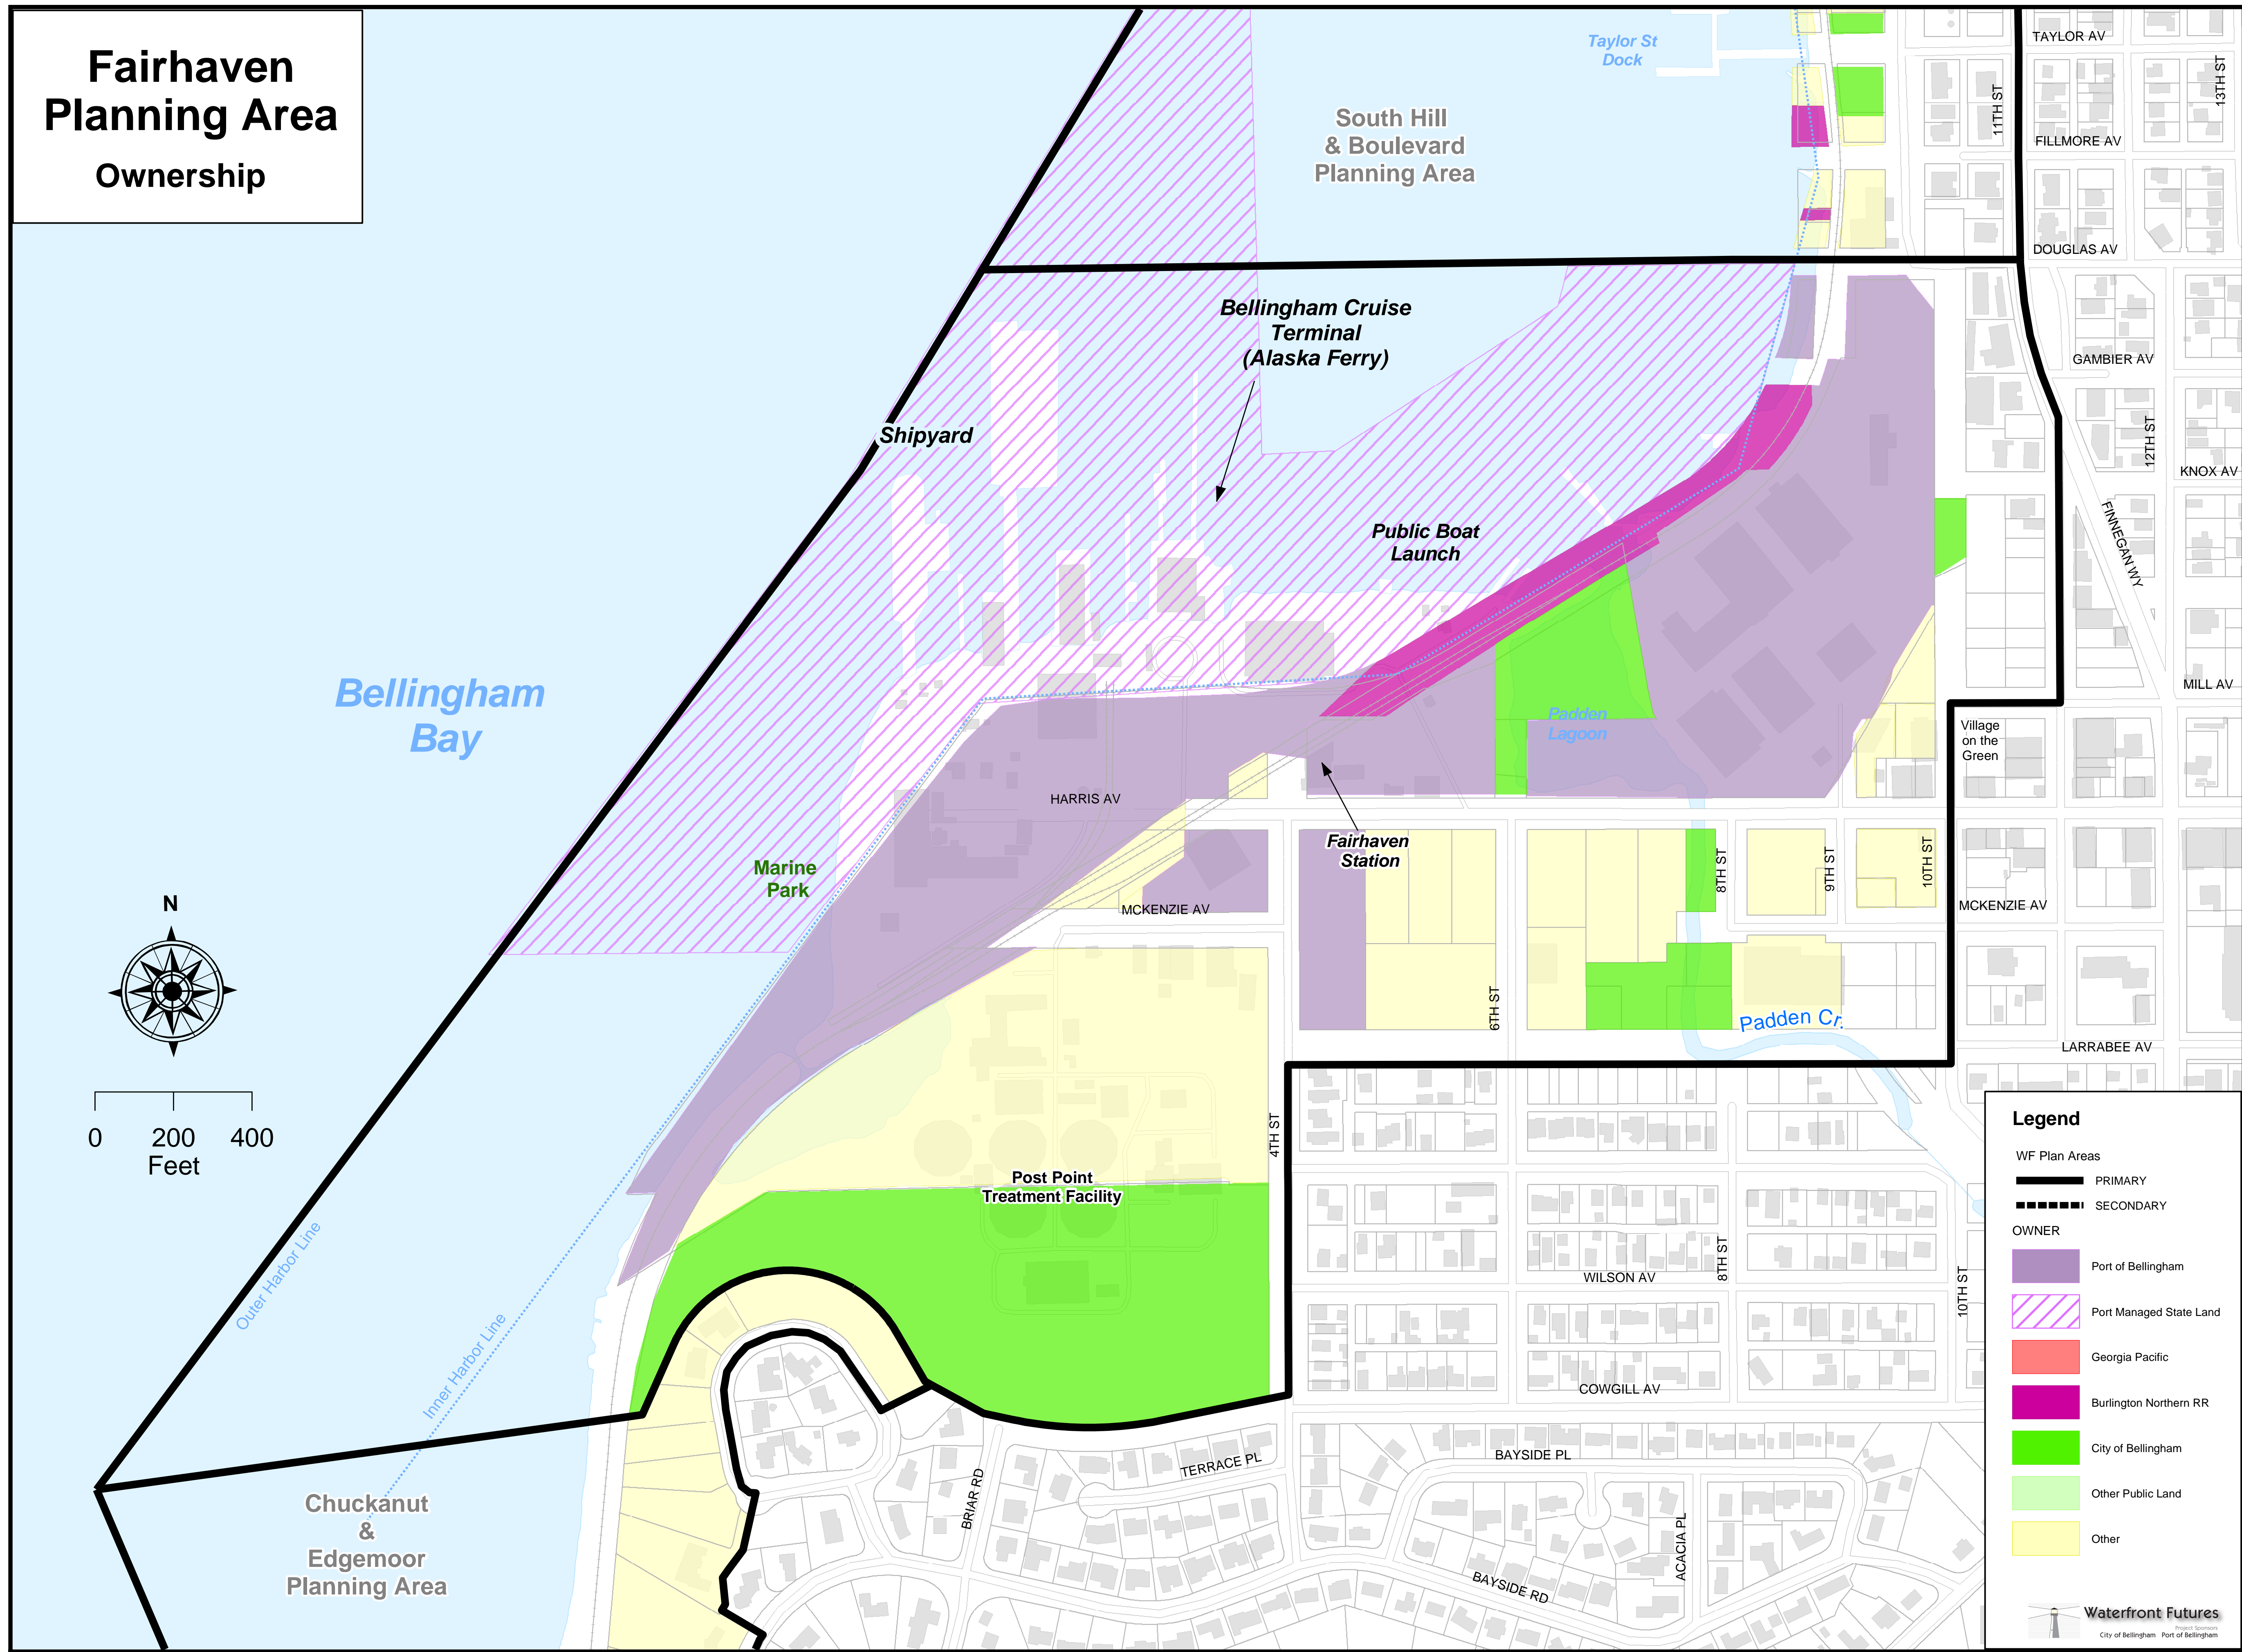

Fairhaven Planning Area Ownership

Legend

WF Plan Areas

- PRIMARY (thick solid black line)
- SECONDARY (dashed black line)

OWNER

- Port of Bellingham (purple)
- Port Managed State Land (pink hatched)
- Georgia Pacific (red)
- Burlington Northern RR (magenta)
- City of Bellingham (green)
- Other Public Land (light green)
- Other (yellow)

Waterfront Futures
PLANNING CONSULTANTS
 City of Bellingham Port of Bellingham