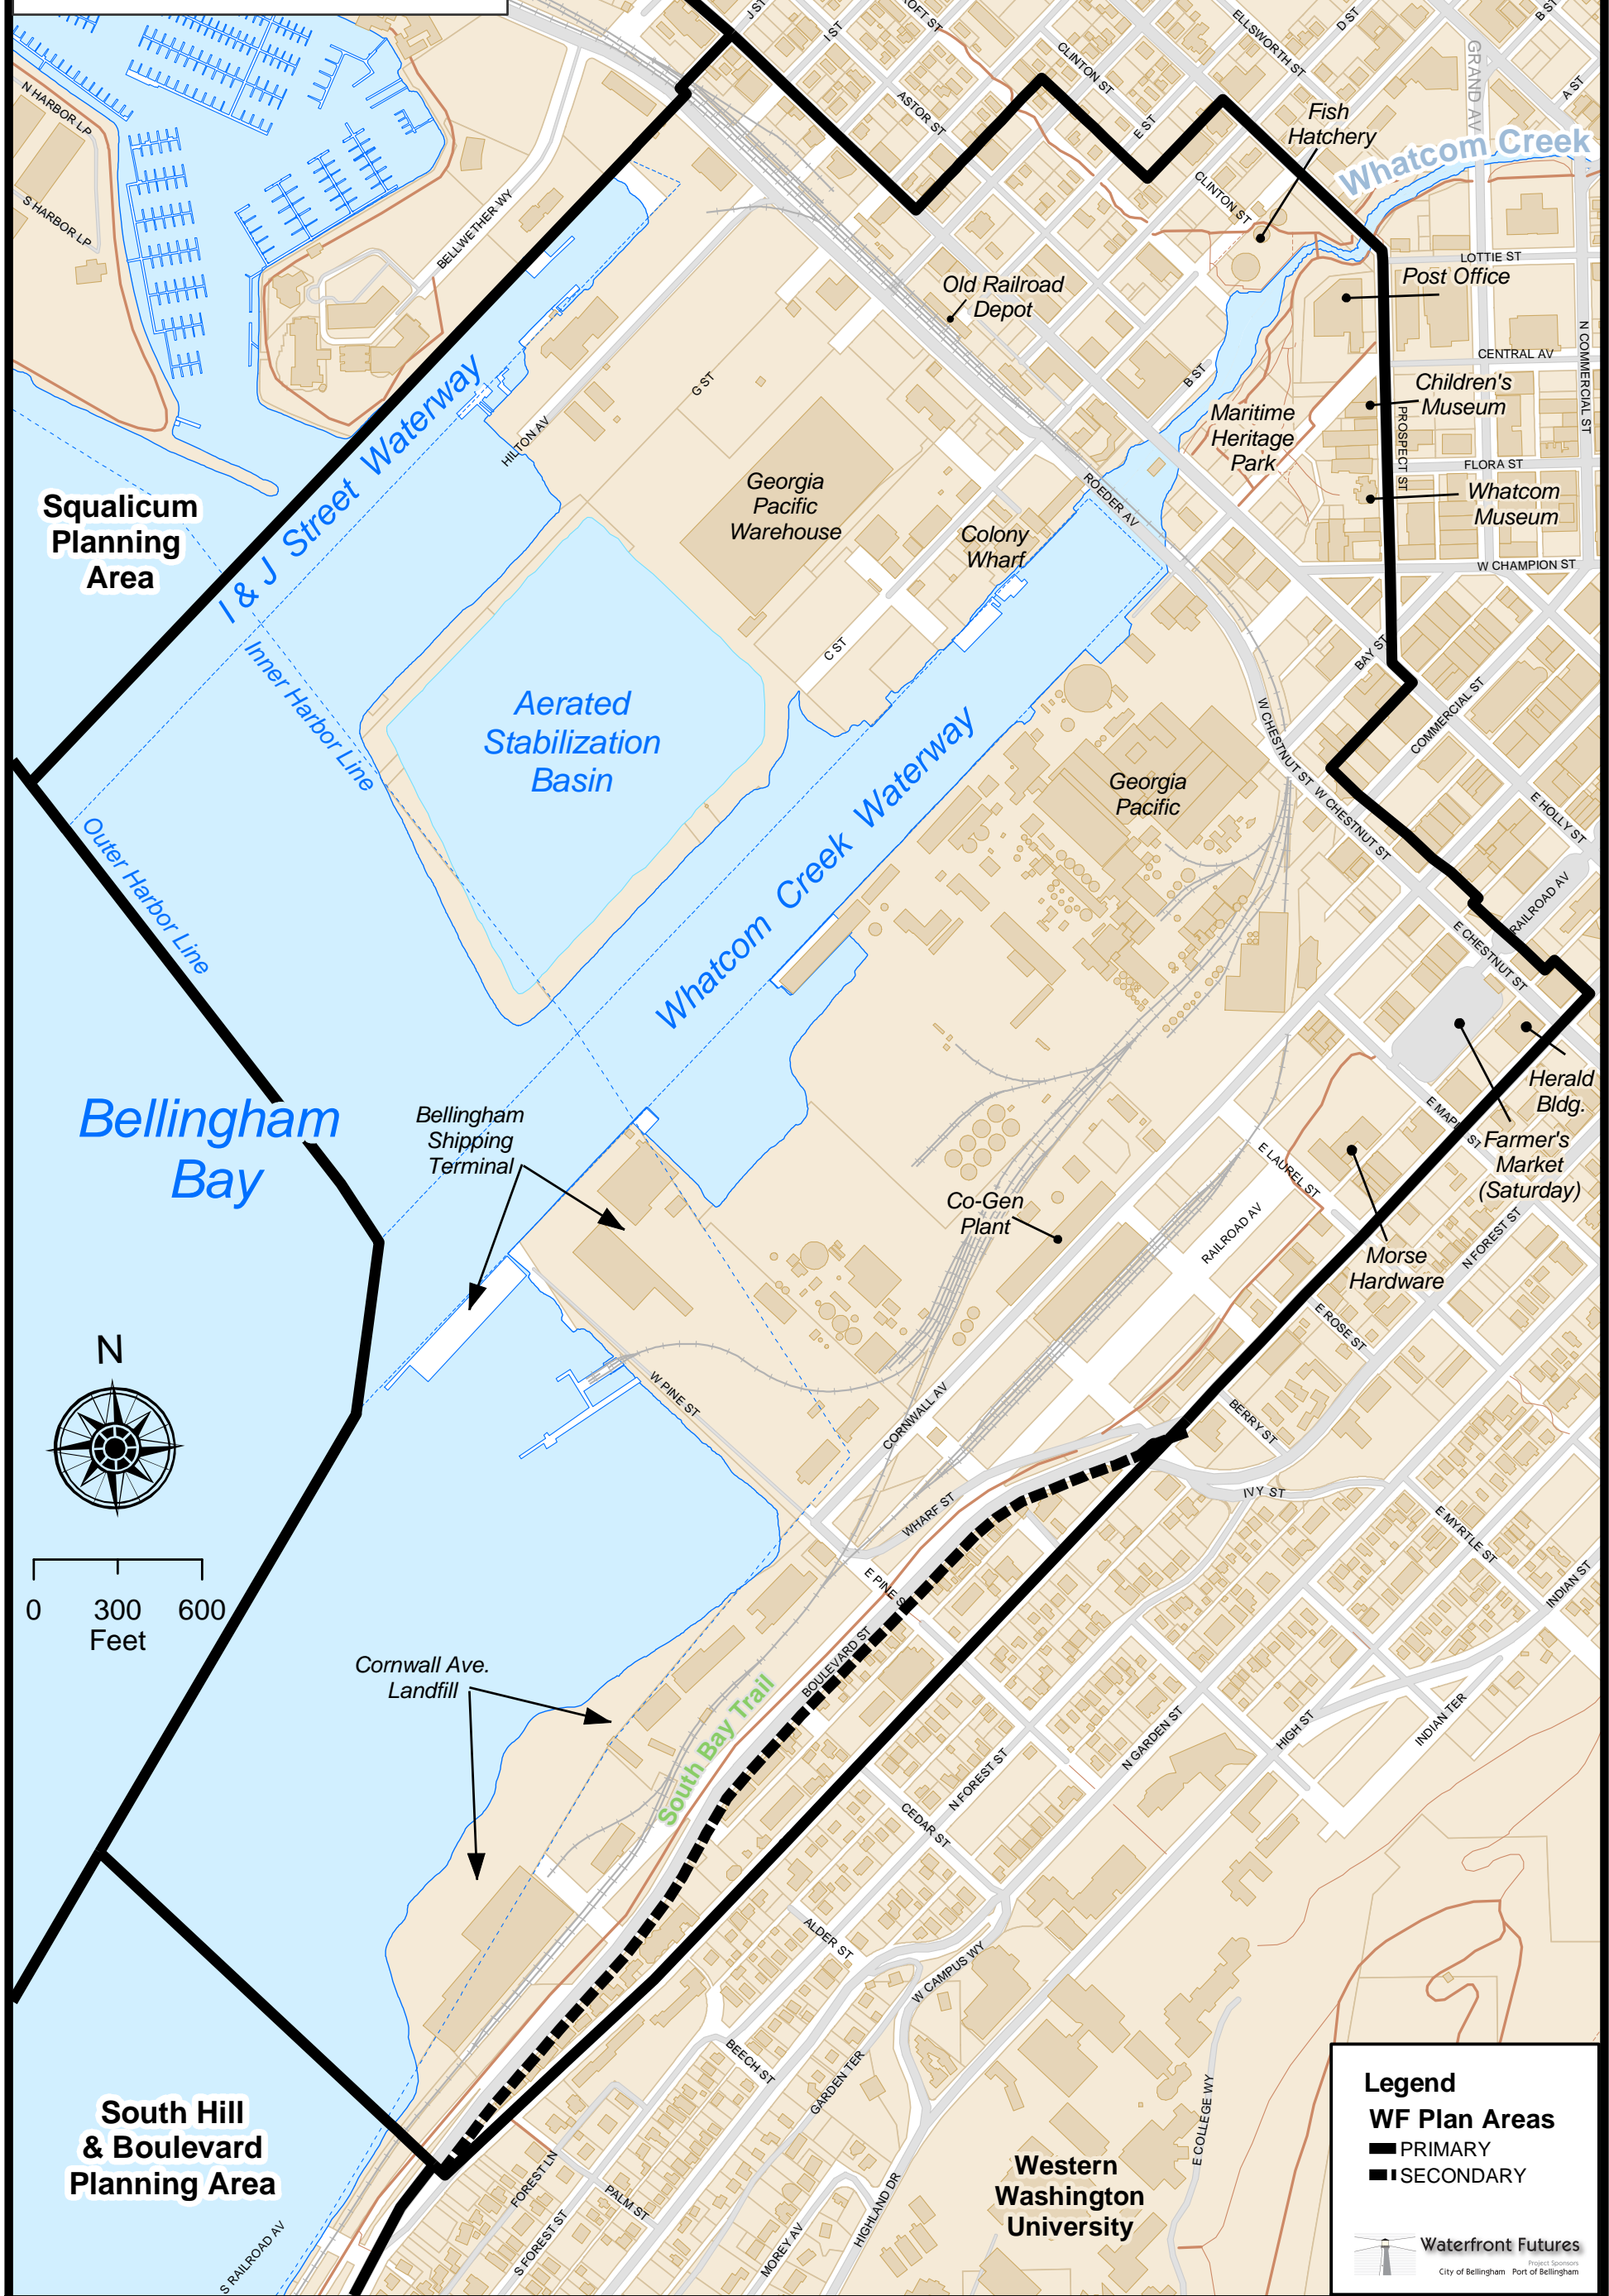

City Center Planning Area

Basemap

Squalicum Planning Area

Bellingham Bay

South Hill & Boulevard Planning Area

0 300 600 Feet

Legend

WF Plan Areas

- PRIMARY
- SECONDARY

Waterfront Futures
Project Sponsors
City of Bellingham Port of Bellingham