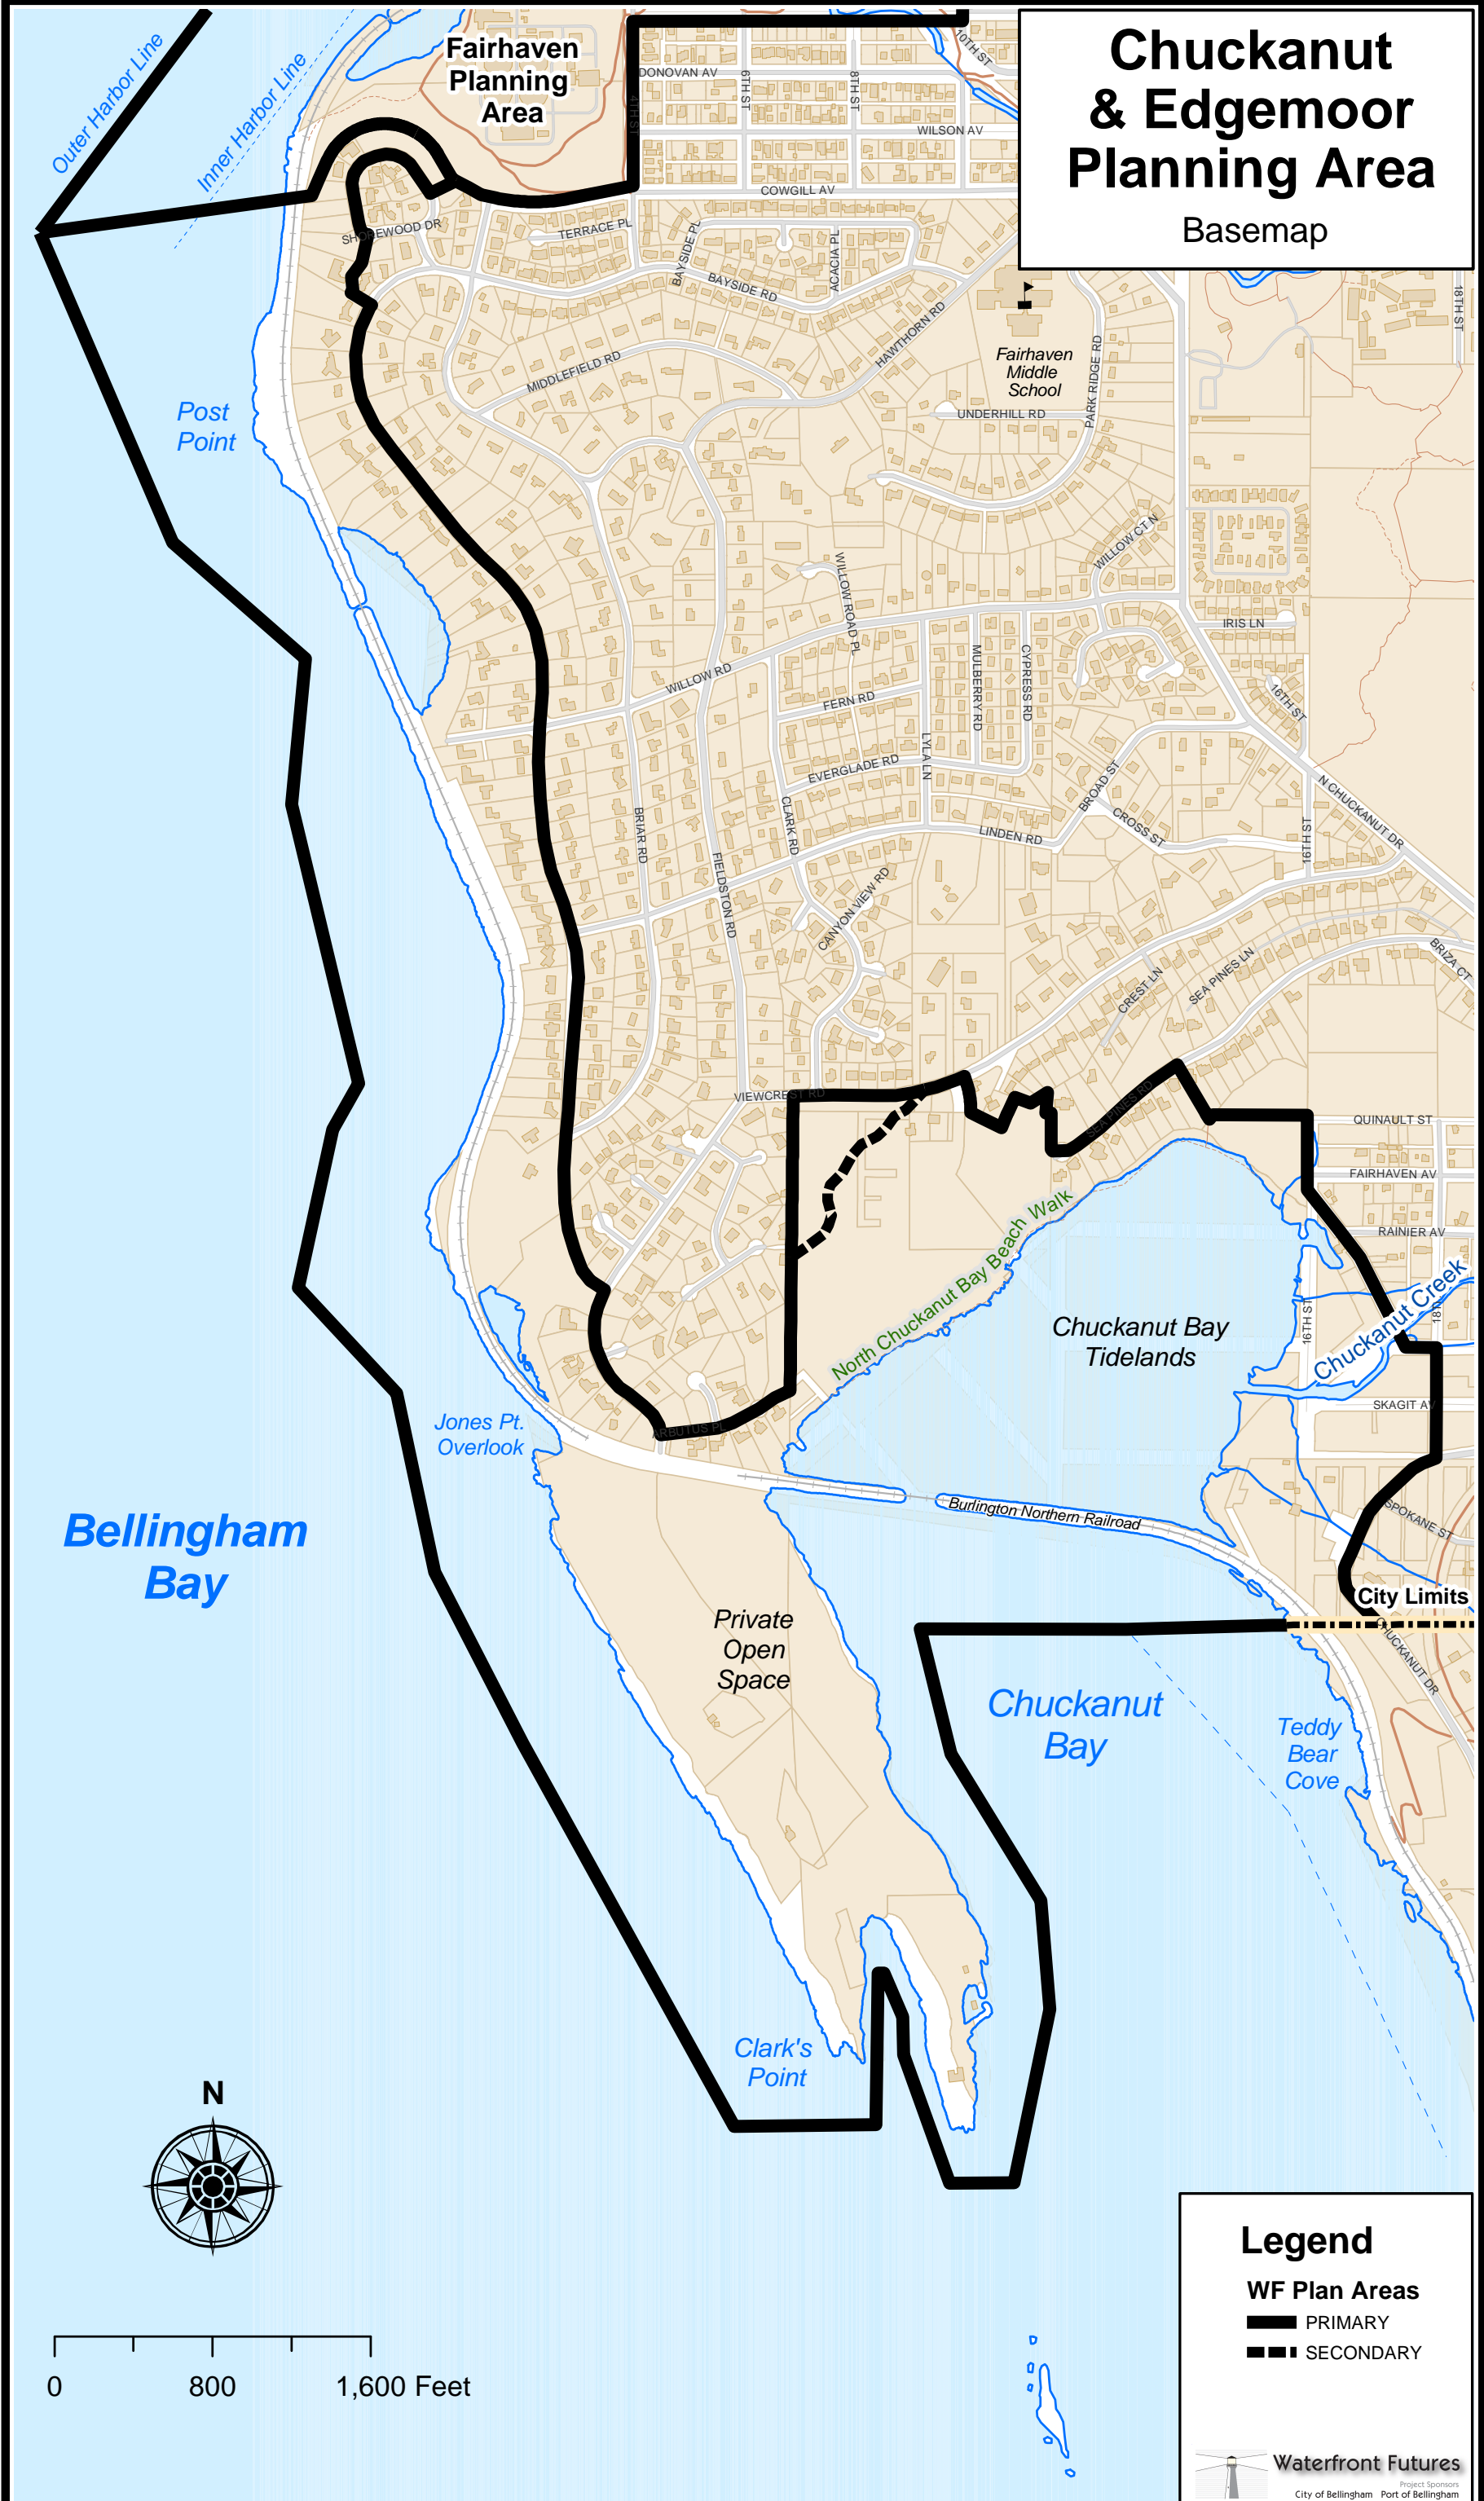

Chuckanut & Edgemoor Planning Area

Basemap

Legend

WF Plan Areas

- PRIMARY
- SECONDARY

 **Waterfront Futures**
Project Sponsors
 City of Bellingham Port of Bellingham