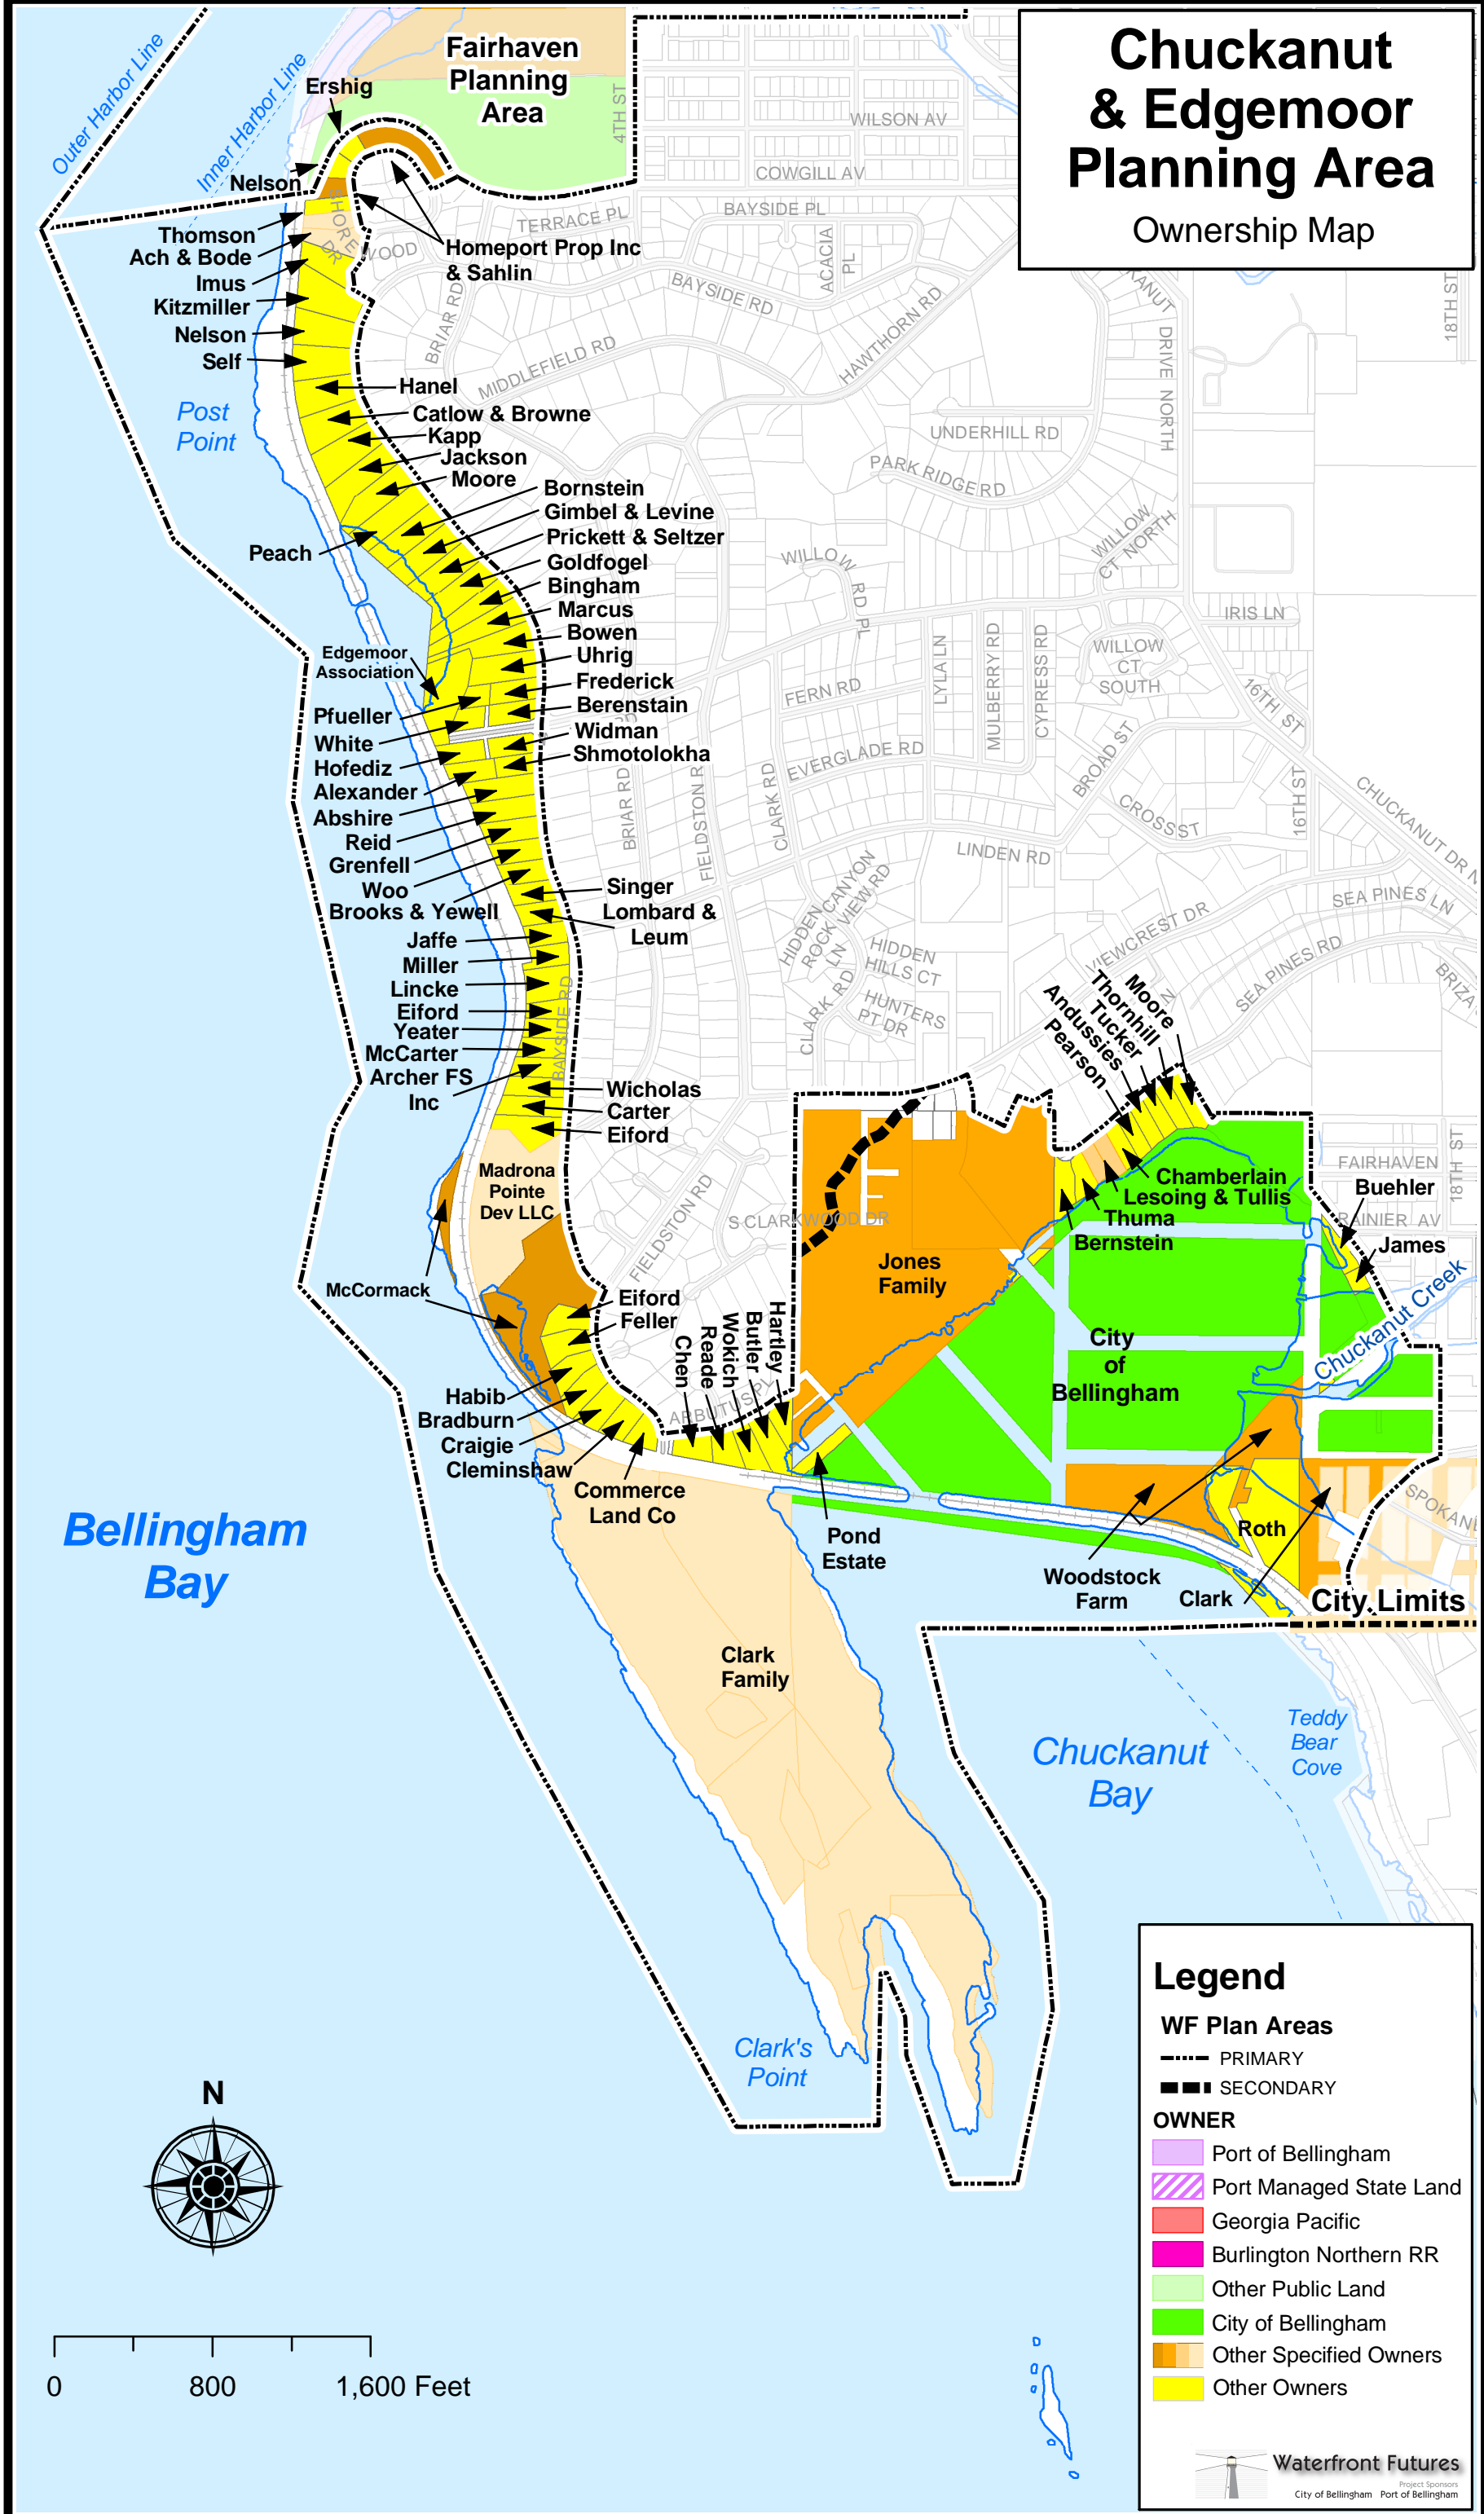

# Chuckanut & Edgemoor Planning Area

## Ownership Map

**Legend**

**WF Plan Areas**

- PRIMARY
- SECONDARY

**OWNER**

- Port of Bellingham
- Port Managed State Land
- Georgia Pacific
- Burlington Northern RR
- Other Public Land
- City of Bellingham
- Other Specified Owners
- Other Owners