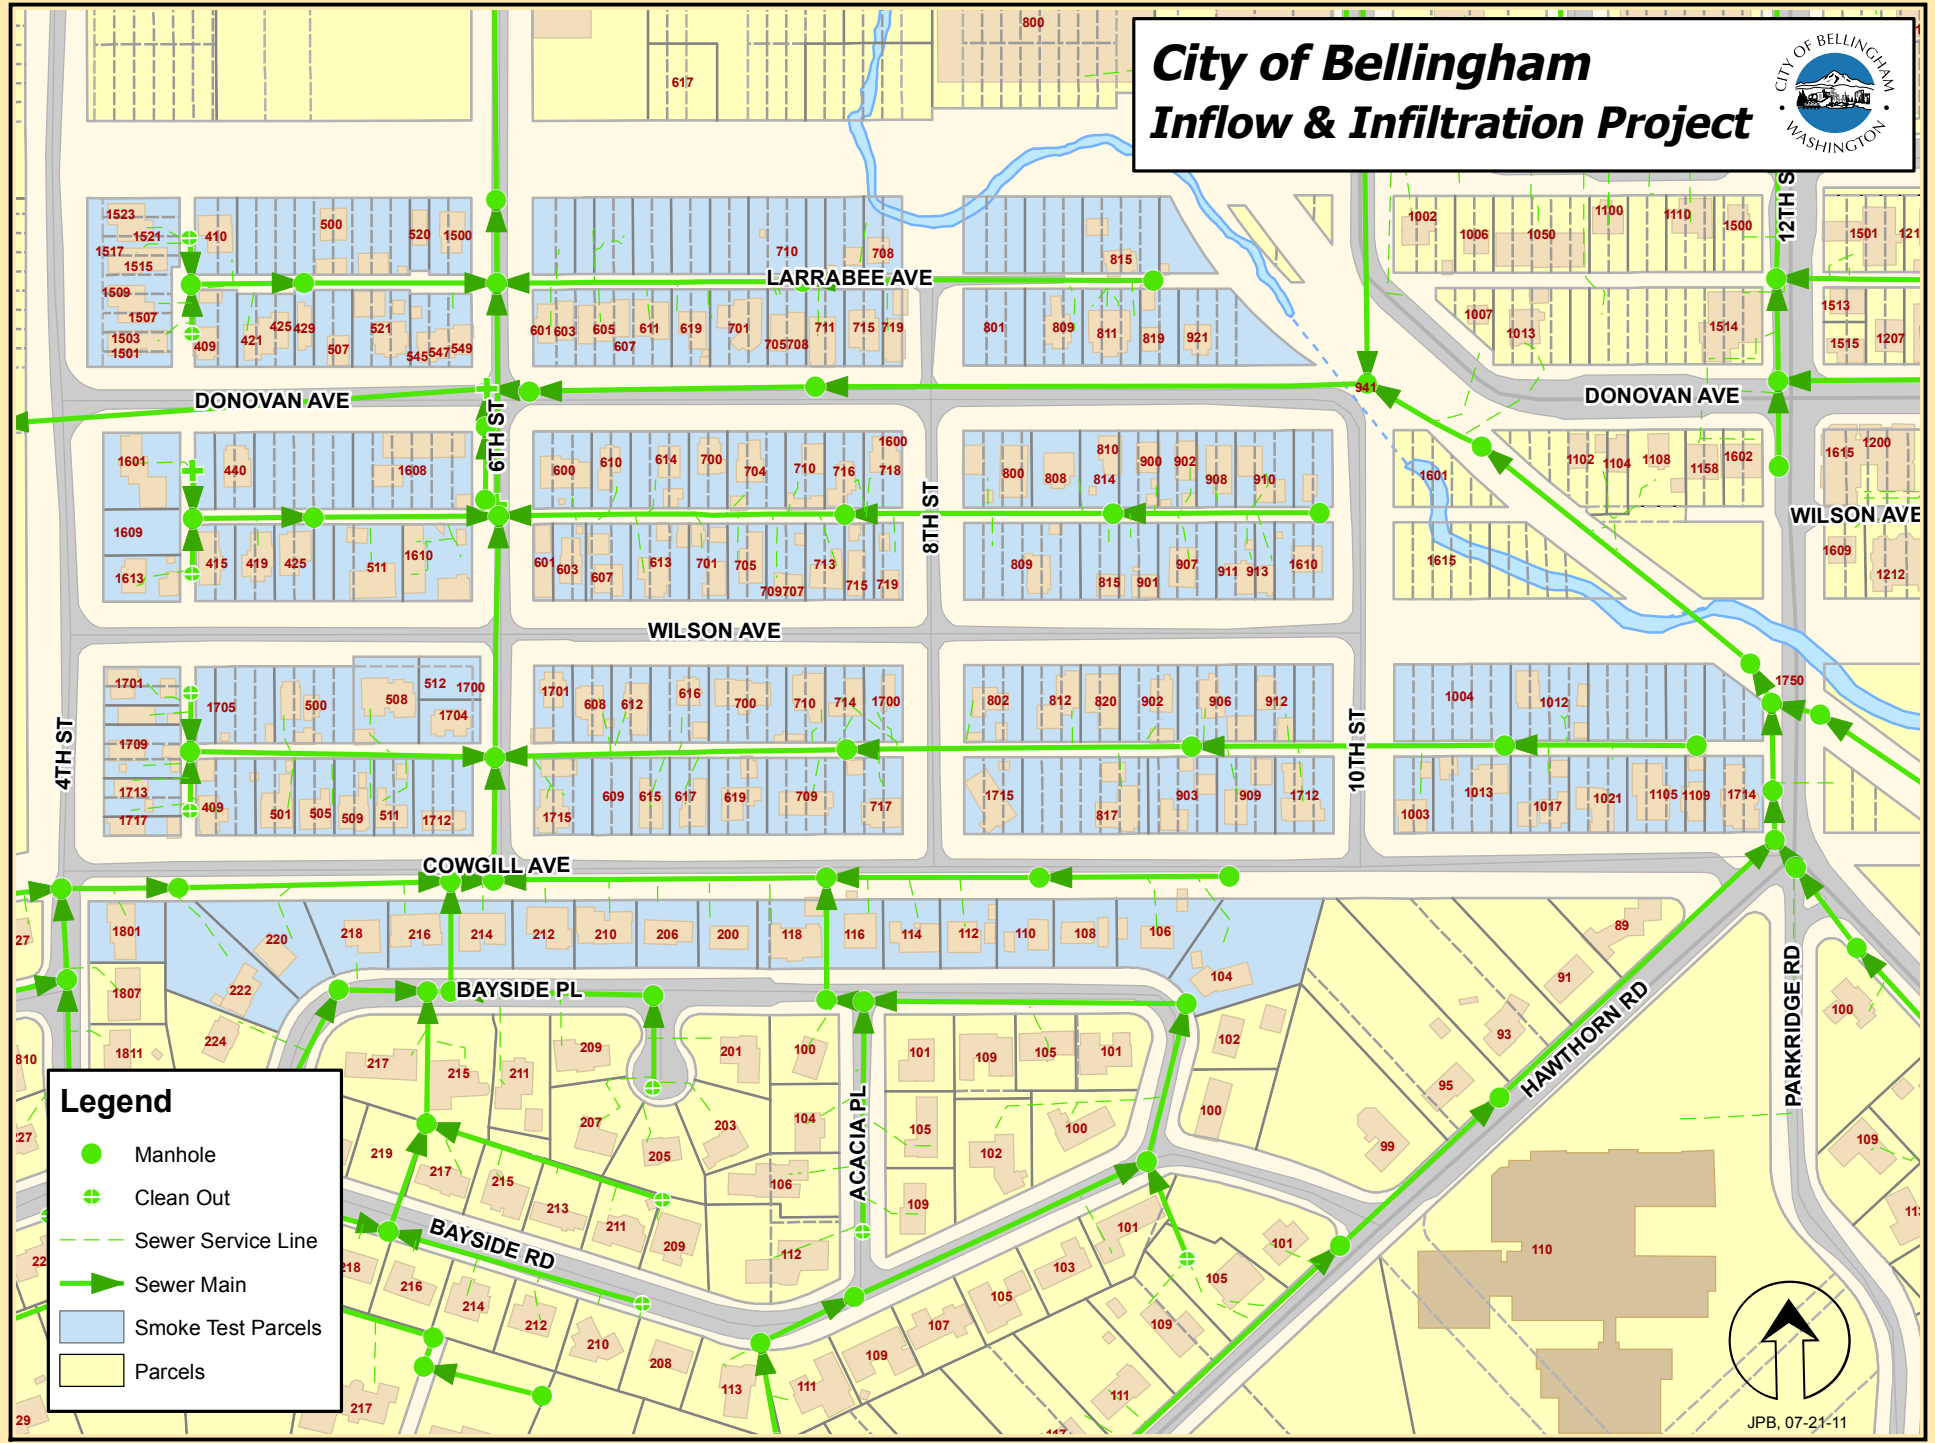

City of Bellingham Inflow & Infiltration Project

Legend

- Manhole
- ⊕ Clean Out
- Sewer Service Line
- Sewer Main
- Smoke Test Parcels
- Parcels