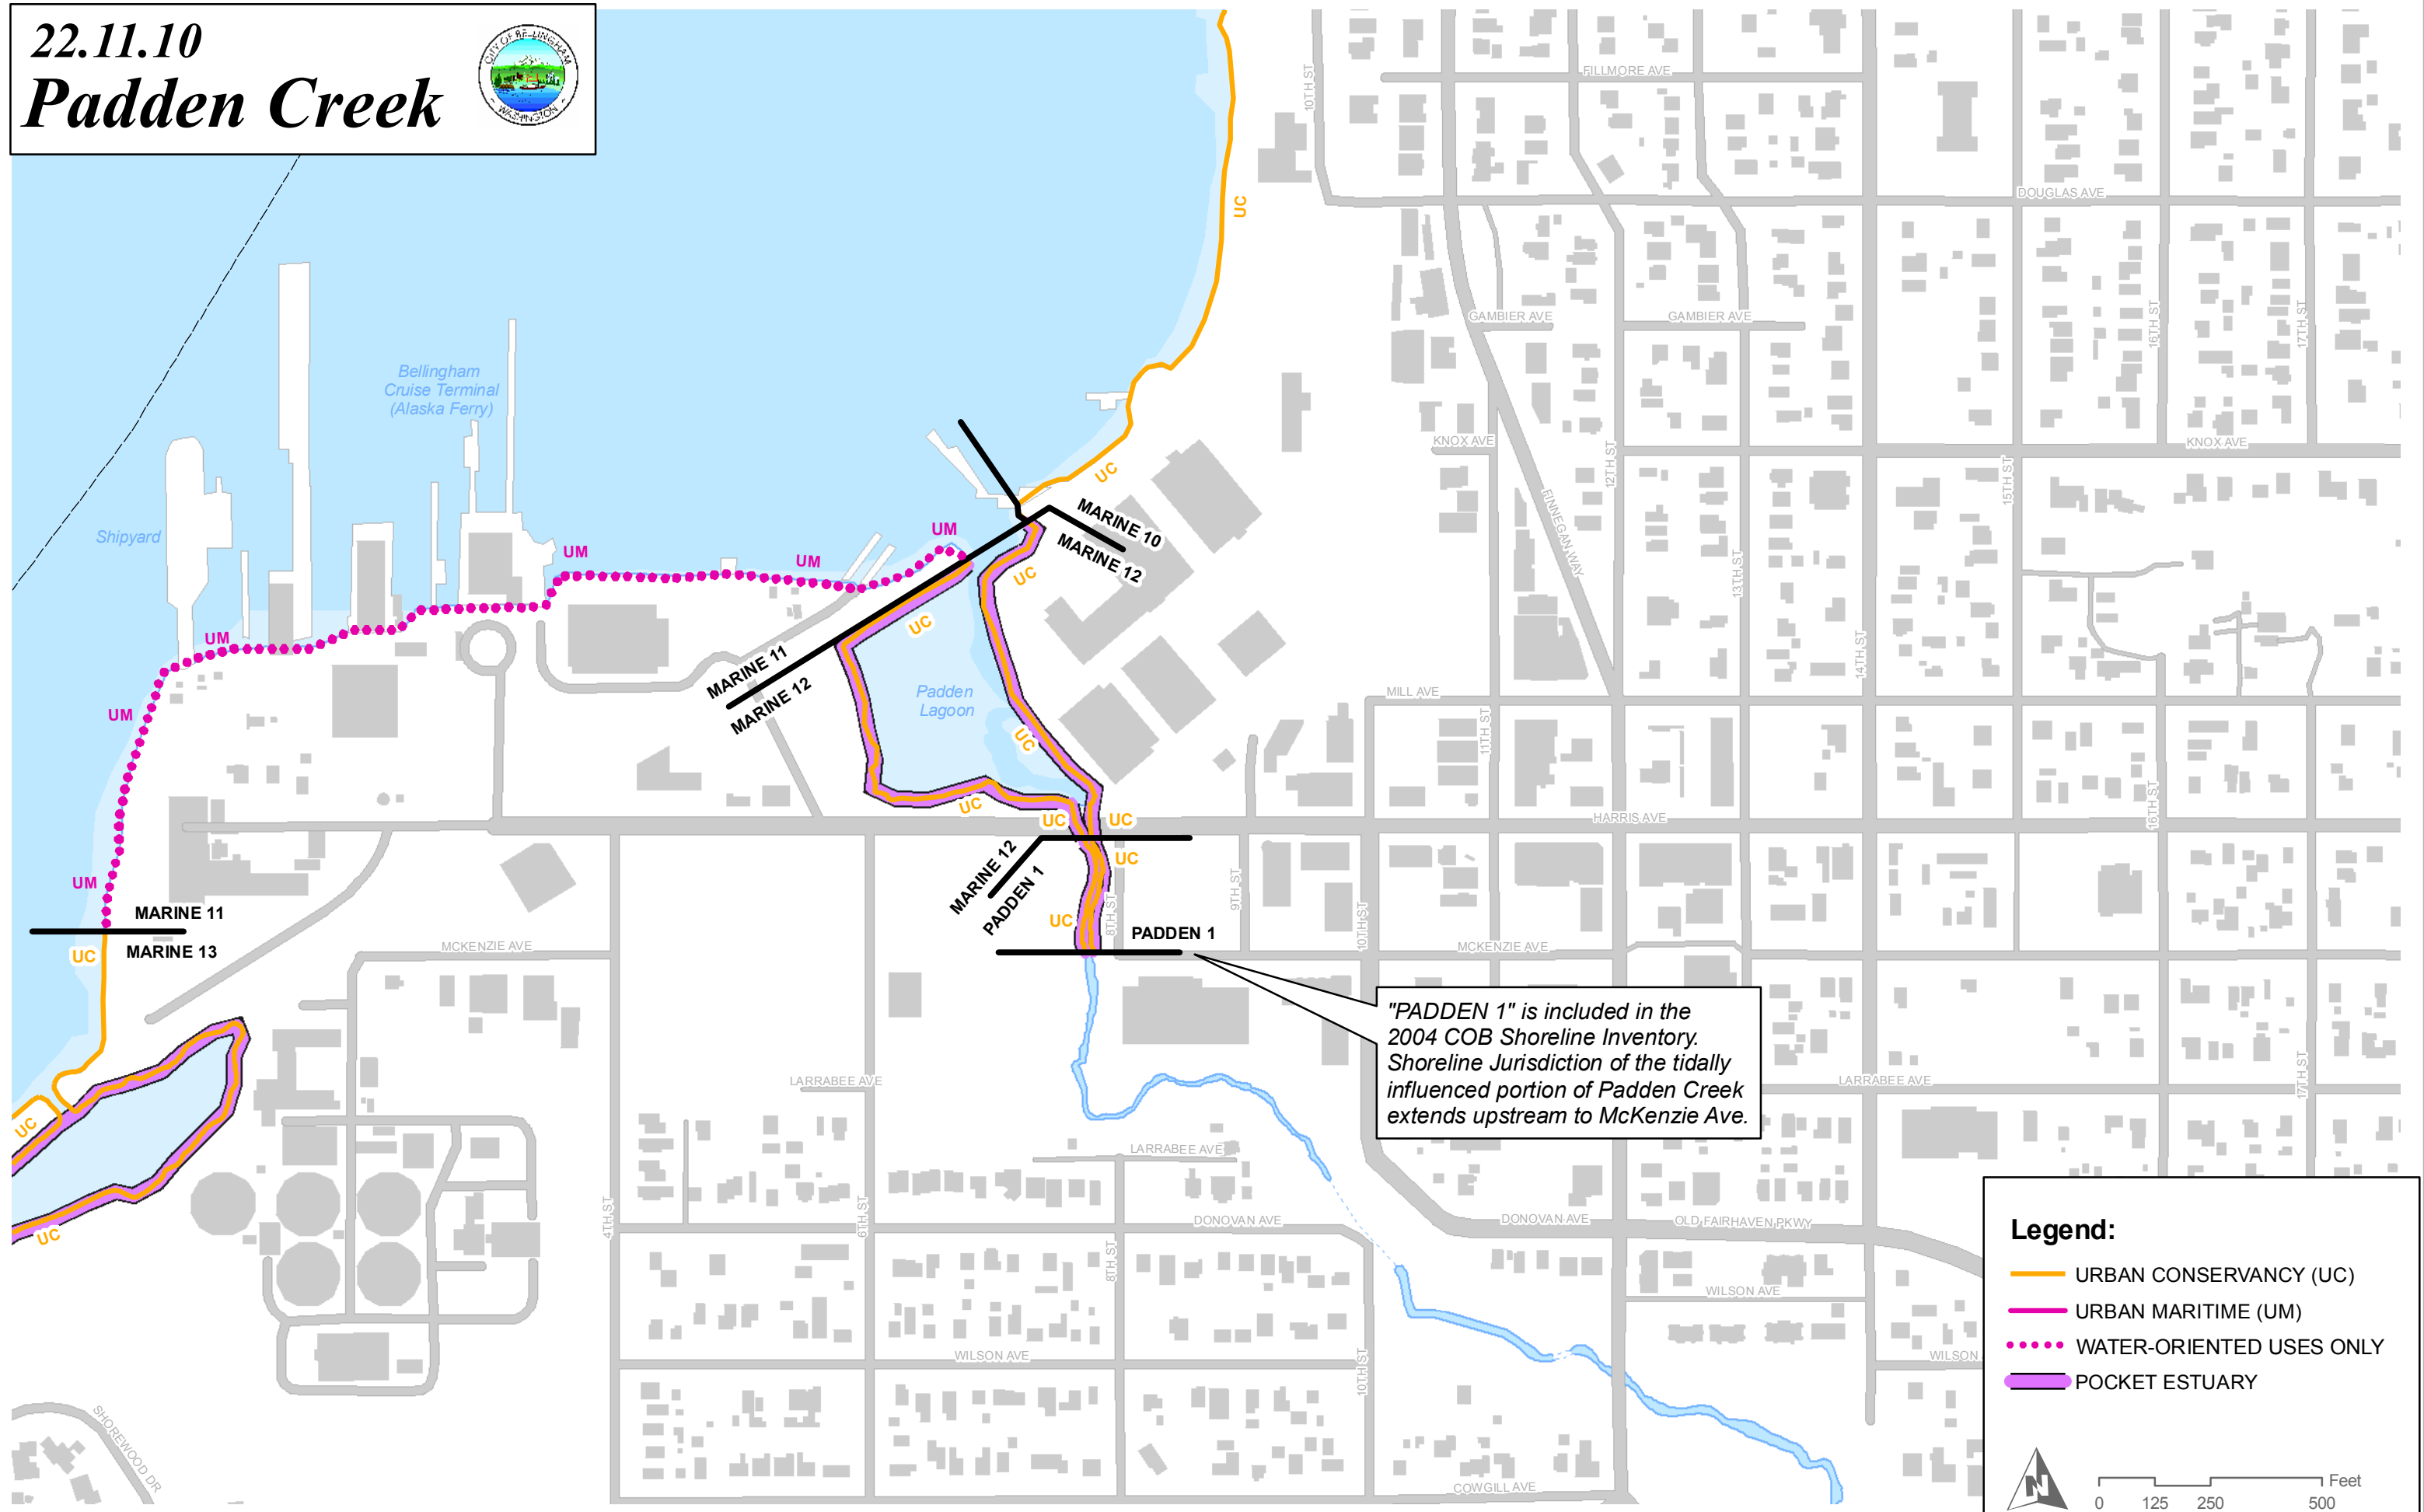

22.11.10  
*Padden Creek*

Bellingham  
Cruise Terminal  
(Alaska Ferry)

Shipyard

Padden Lagoon

**Legend:**

- URBAN CONSERVANCY (UC)
- URBAN MARITIME (UM)
- WATER-ORIENTED USES ONLY
- POCKET ESTUARY