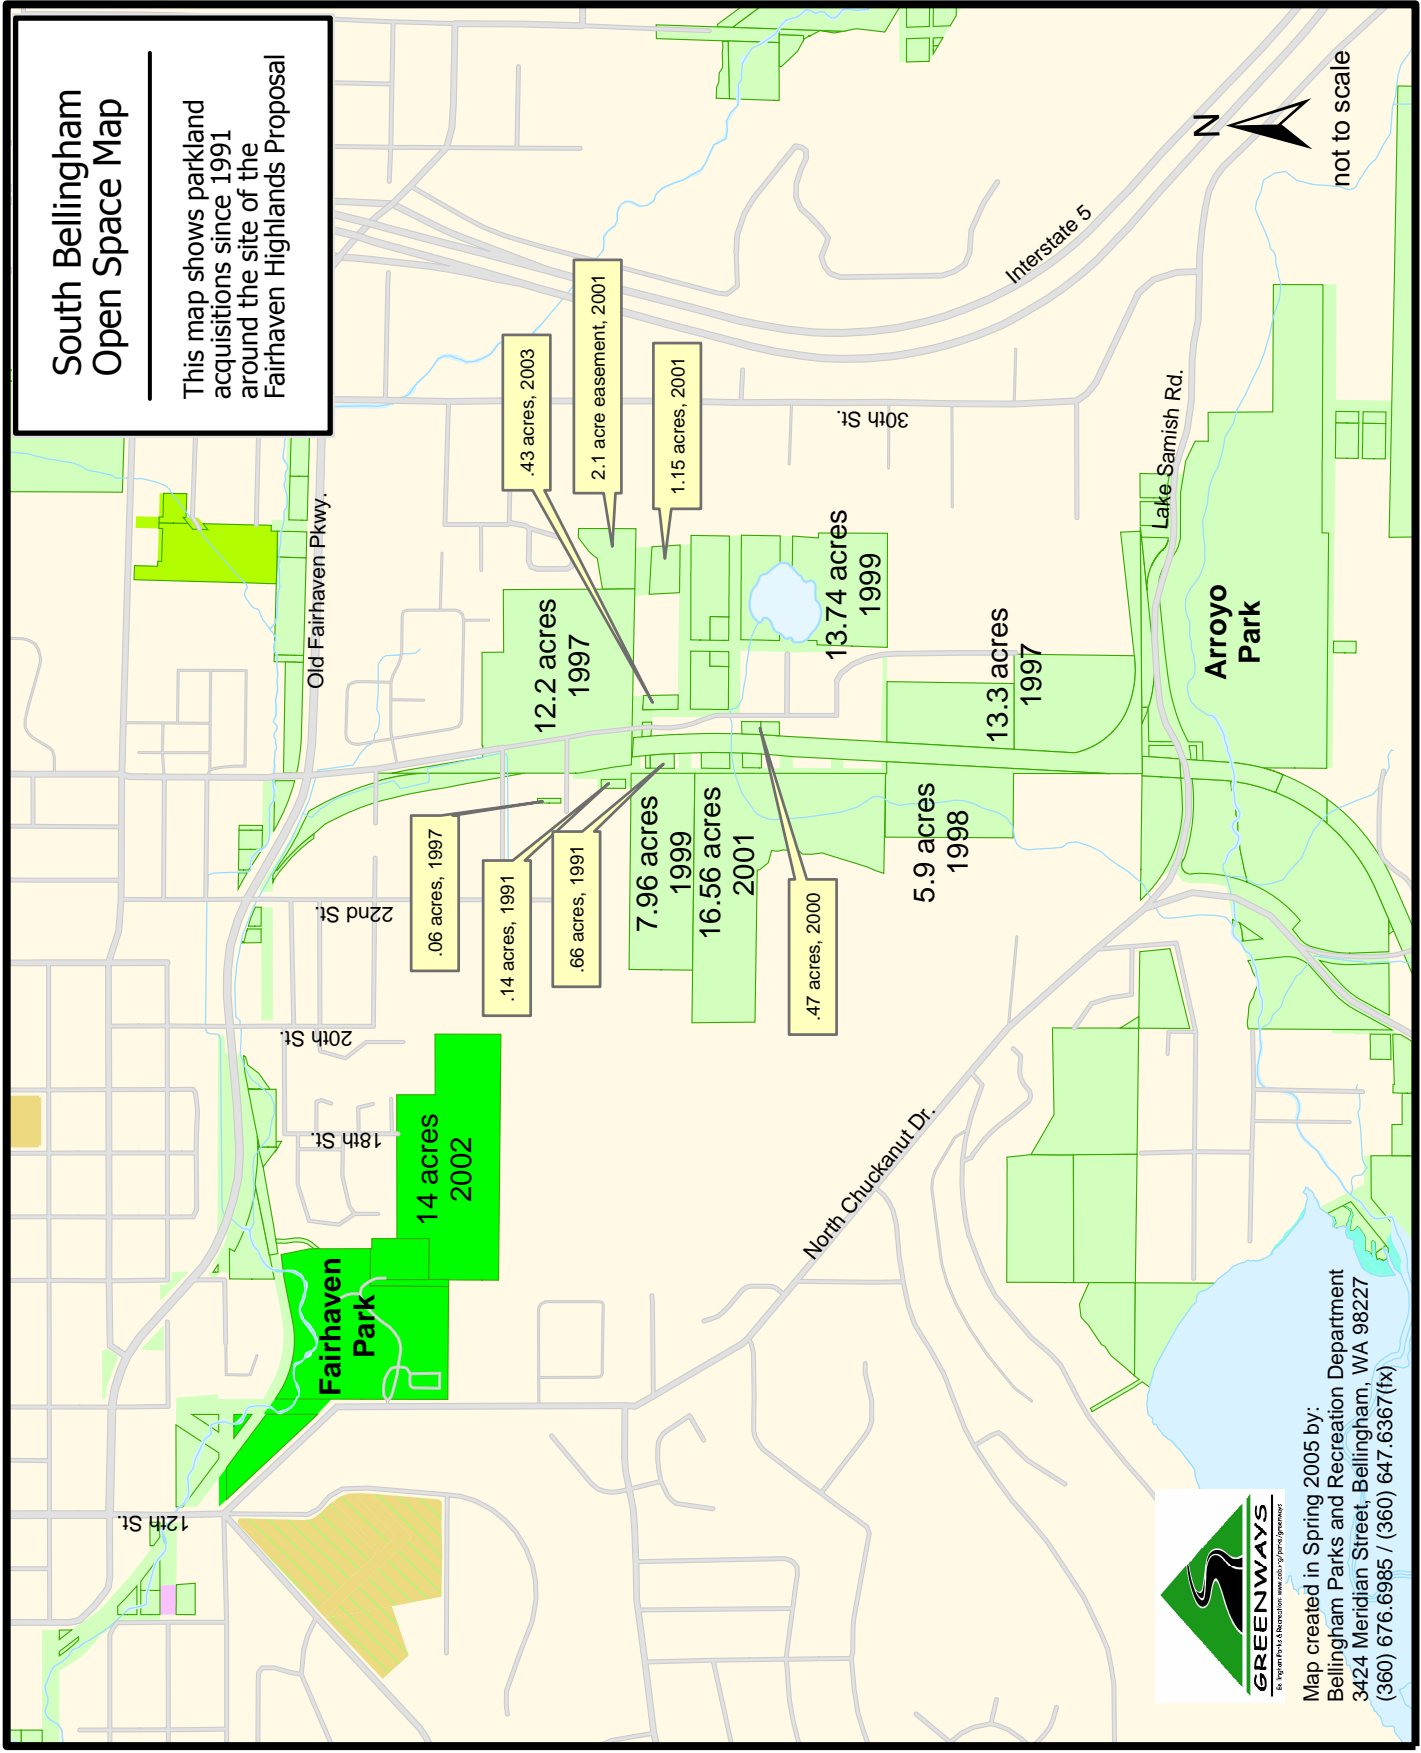

South Bellingham Open Space Map

This map shows parkland acquisitions since 1991 around the site of the Fairhaven Highlands Proposal

Map created in Spring 2005 by:
 Bellingham Parks and Recreation Department
 3424 Meridian Street, Bellingham, WA 98227
 (360) 676-6985 / (360) 647-6367 (fx)

not to scale