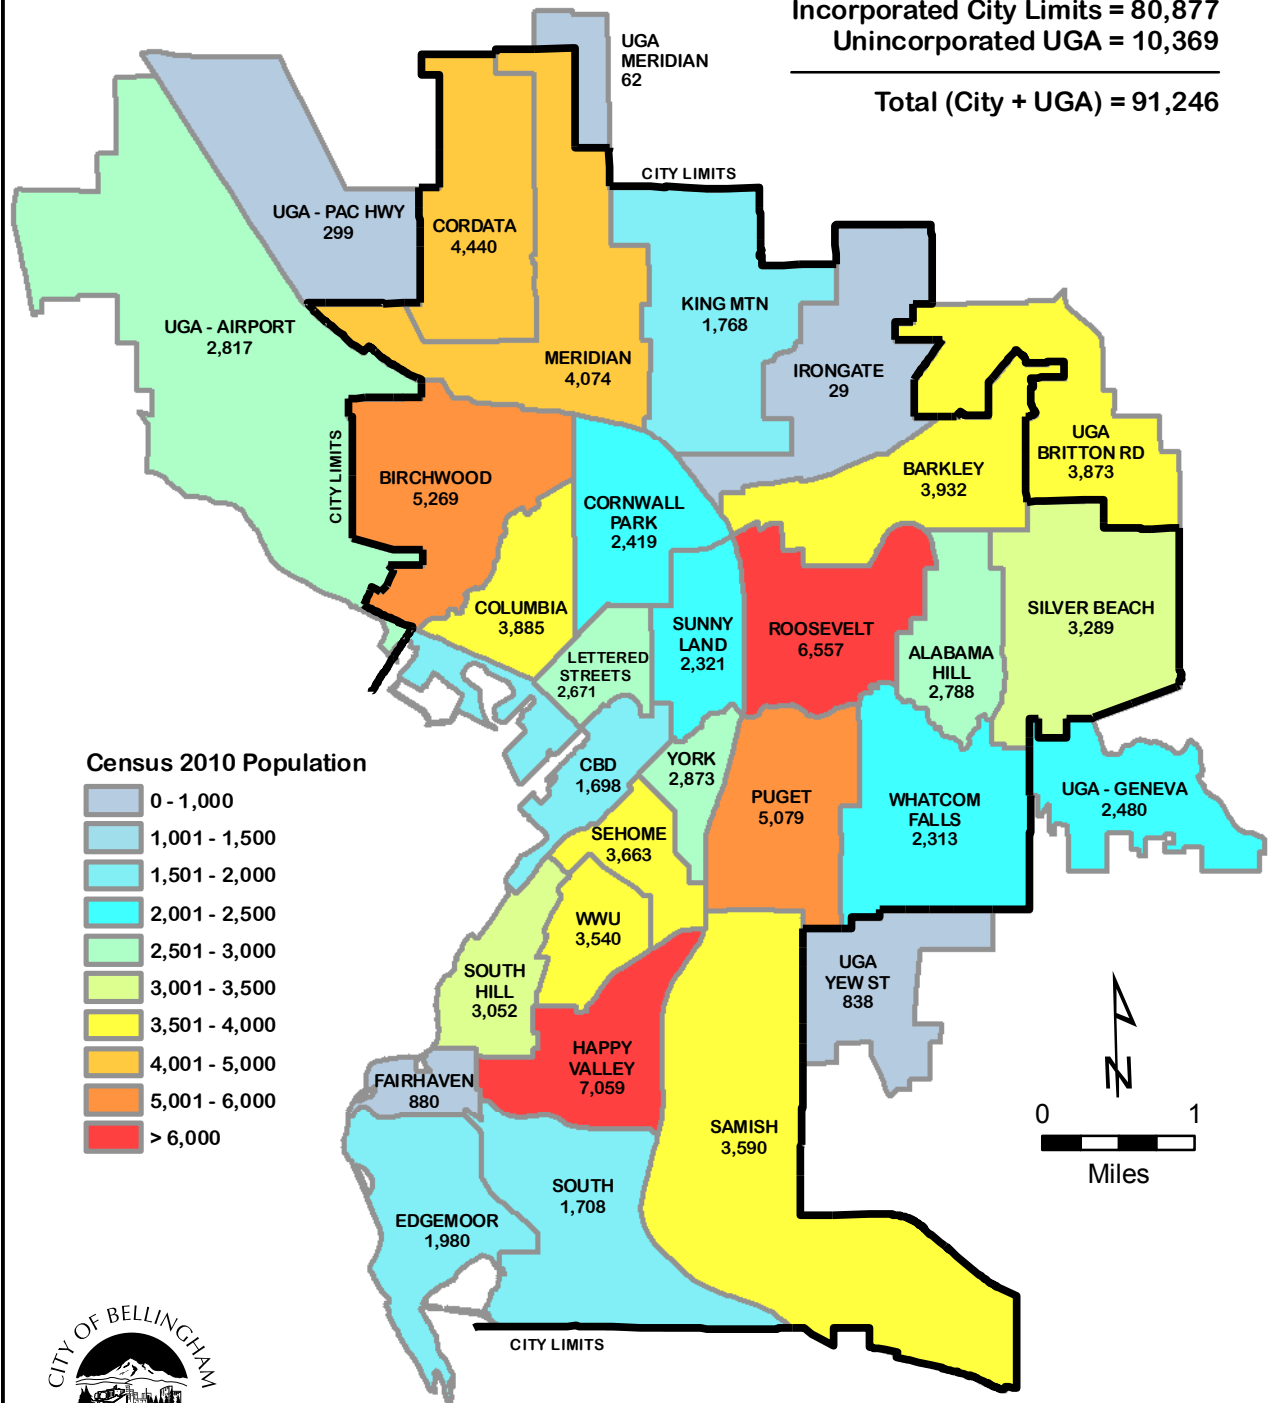

City of Bellingham Neighborhoods & UGAs Census 2010 Total Population

Incorporated City Limits = 80,877
 Unincorporated UGA = 10,369

 Total (City + UGA) = 91,246

Census 2010 Population