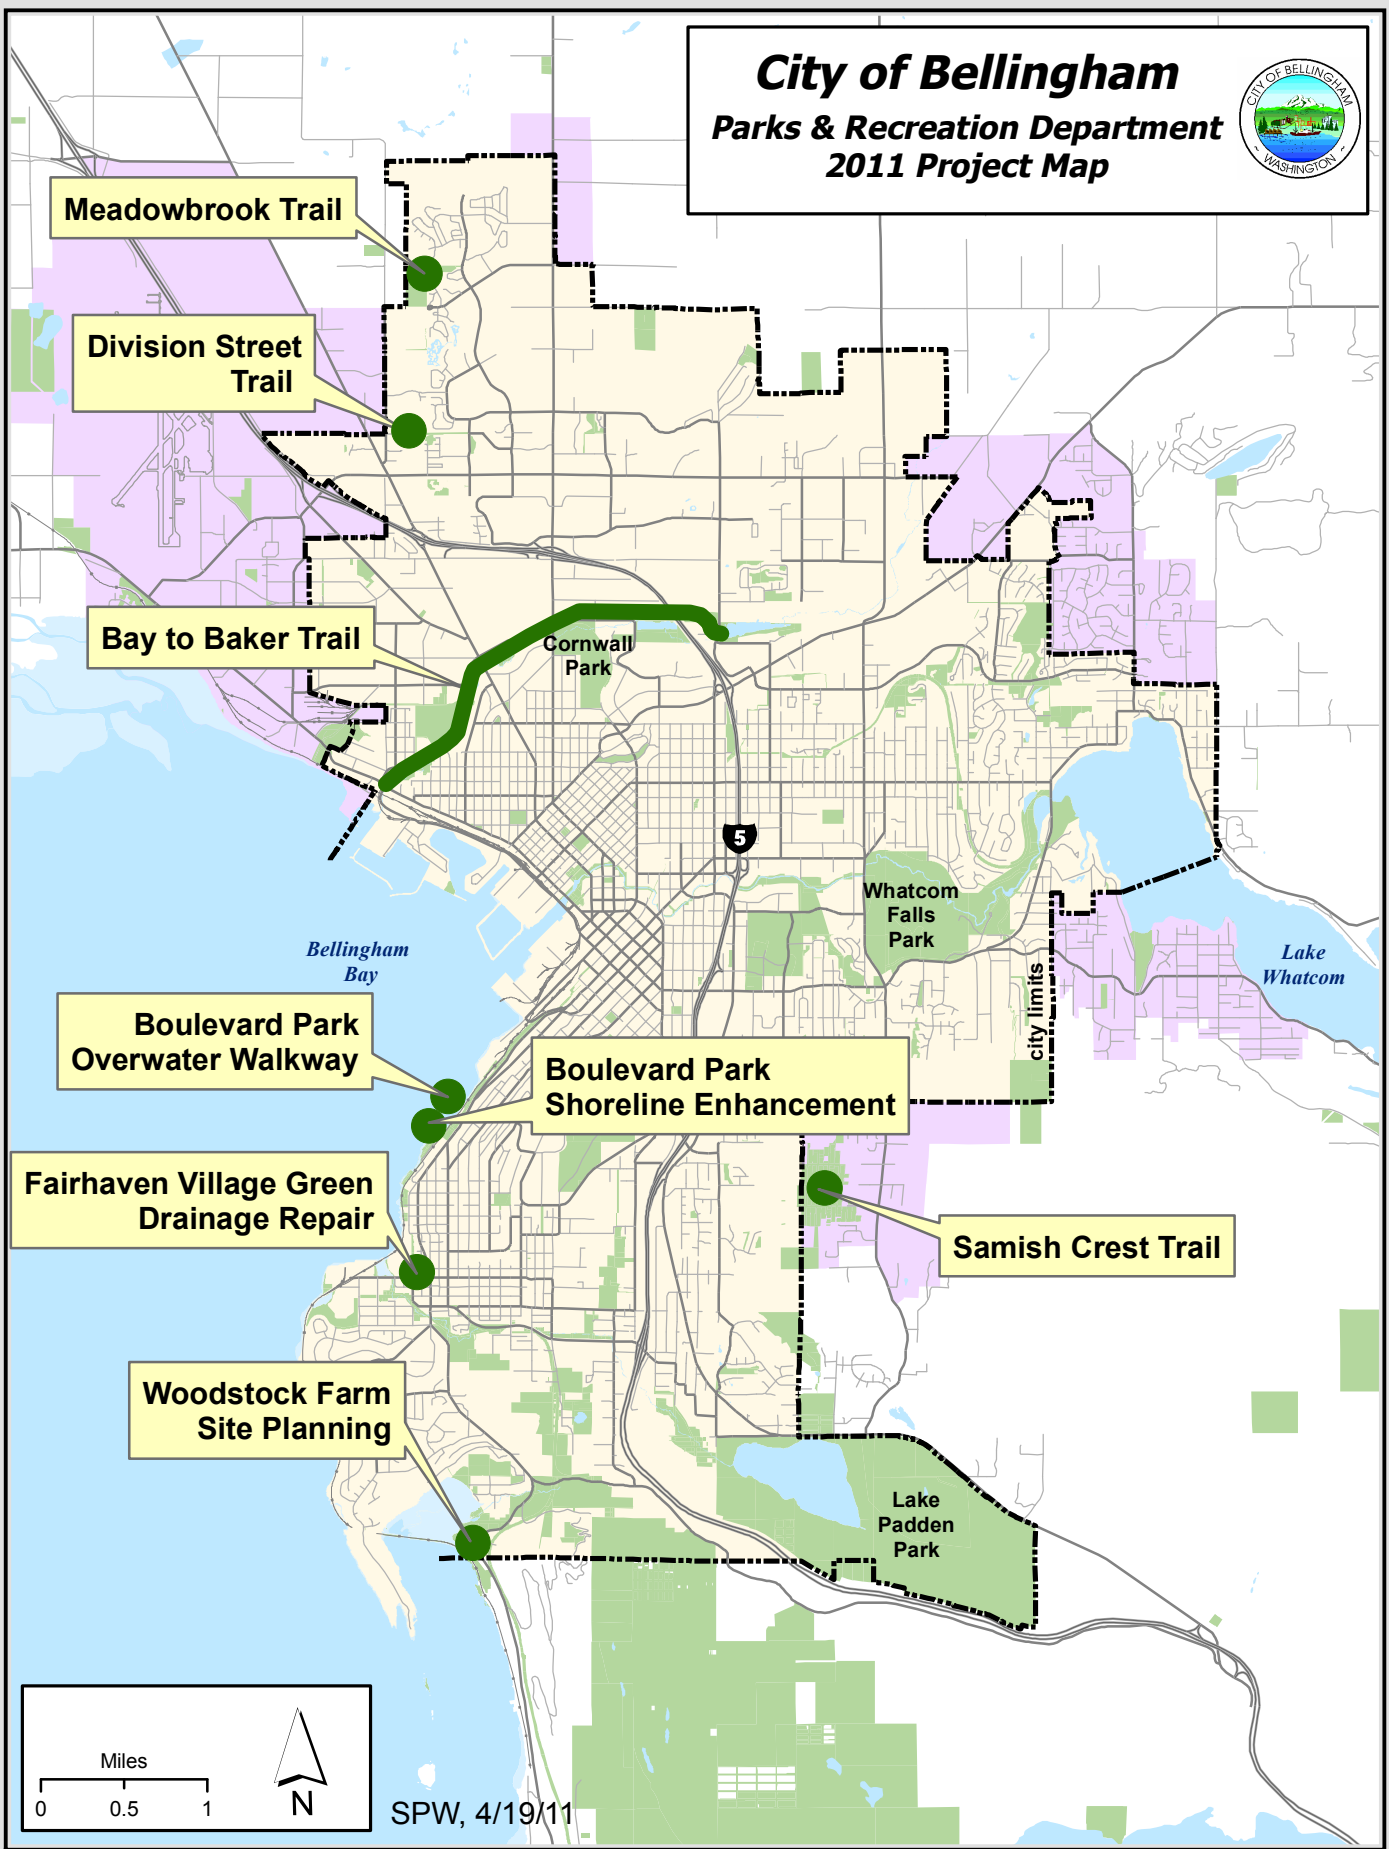

City of Bellingham Parks & Recreation Department 2011 Project Map

SPW, 4/19/11