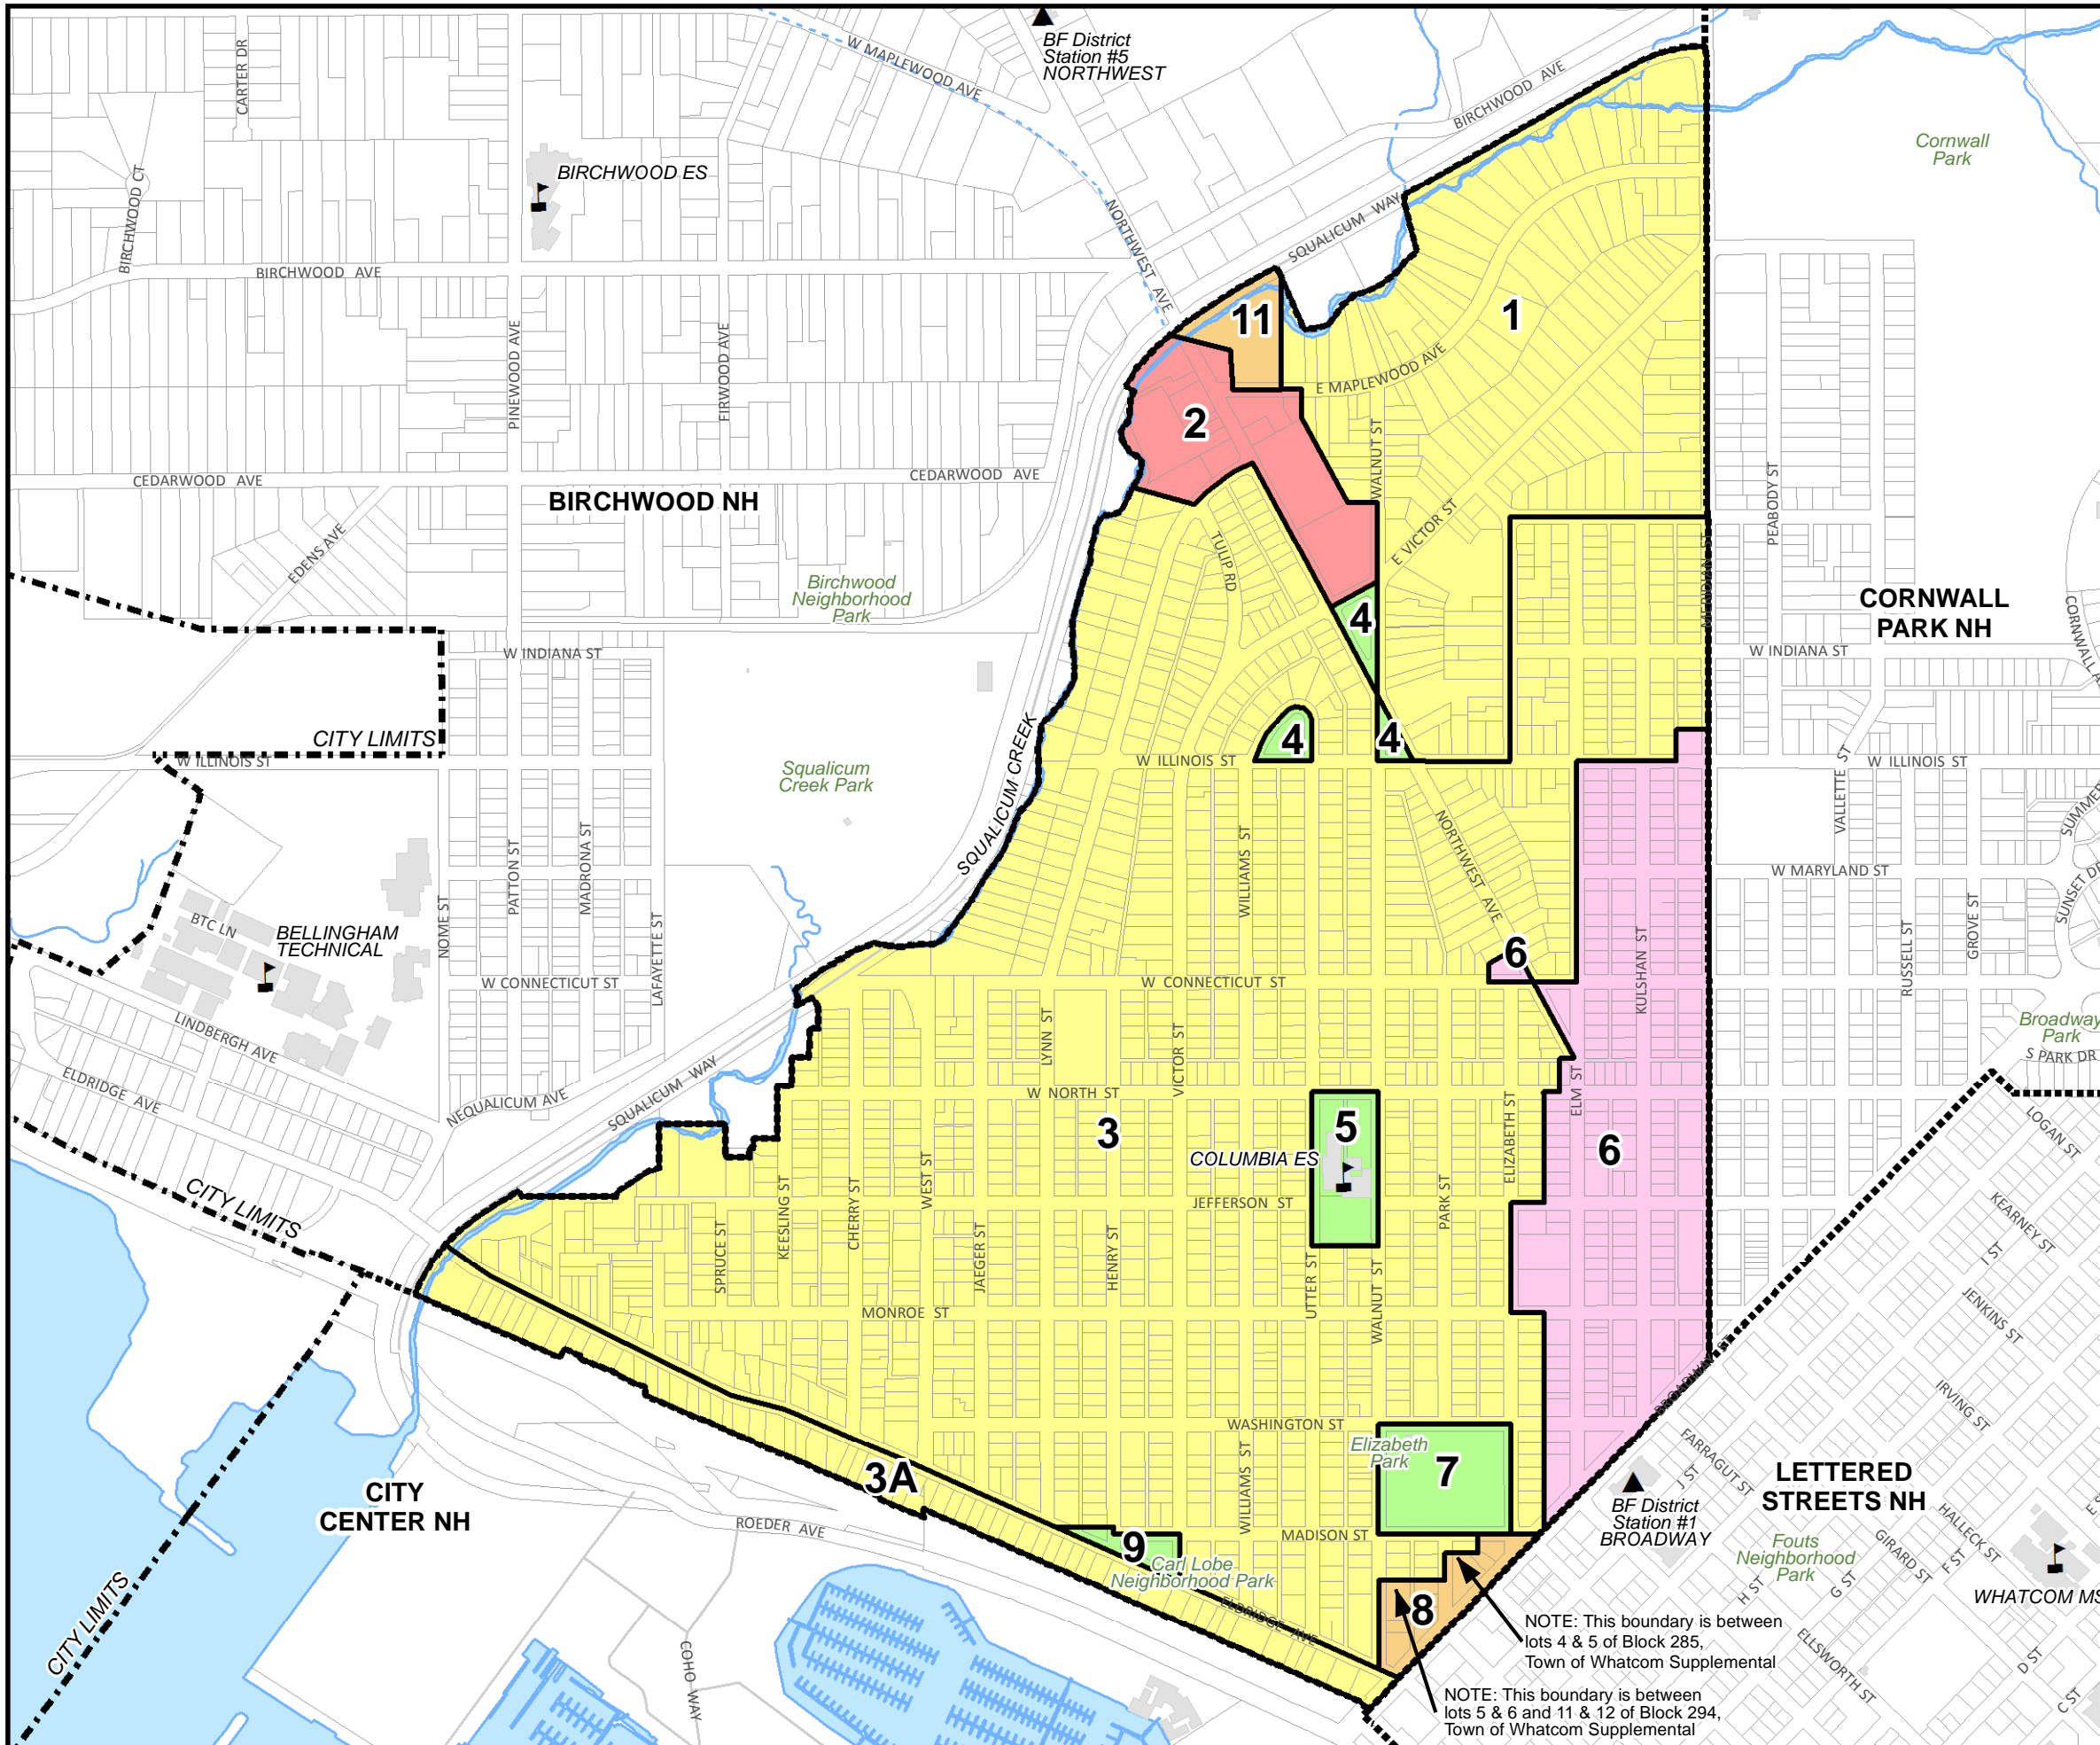

COLUMBIA NEIGHBORHOOD ZONING

AREA	ZONING DESIGNATION
1	Residential Single
2	Commercial, Neighborhood
3	Residential Single
3A	Residential Single
4	Public, Park
5	Public, School
6	Fountain District Urban Village
7	Public, Park
8	Residential Multi, Mixed/Multiple
9	Public, Park
11	Residential Multi, Multiple