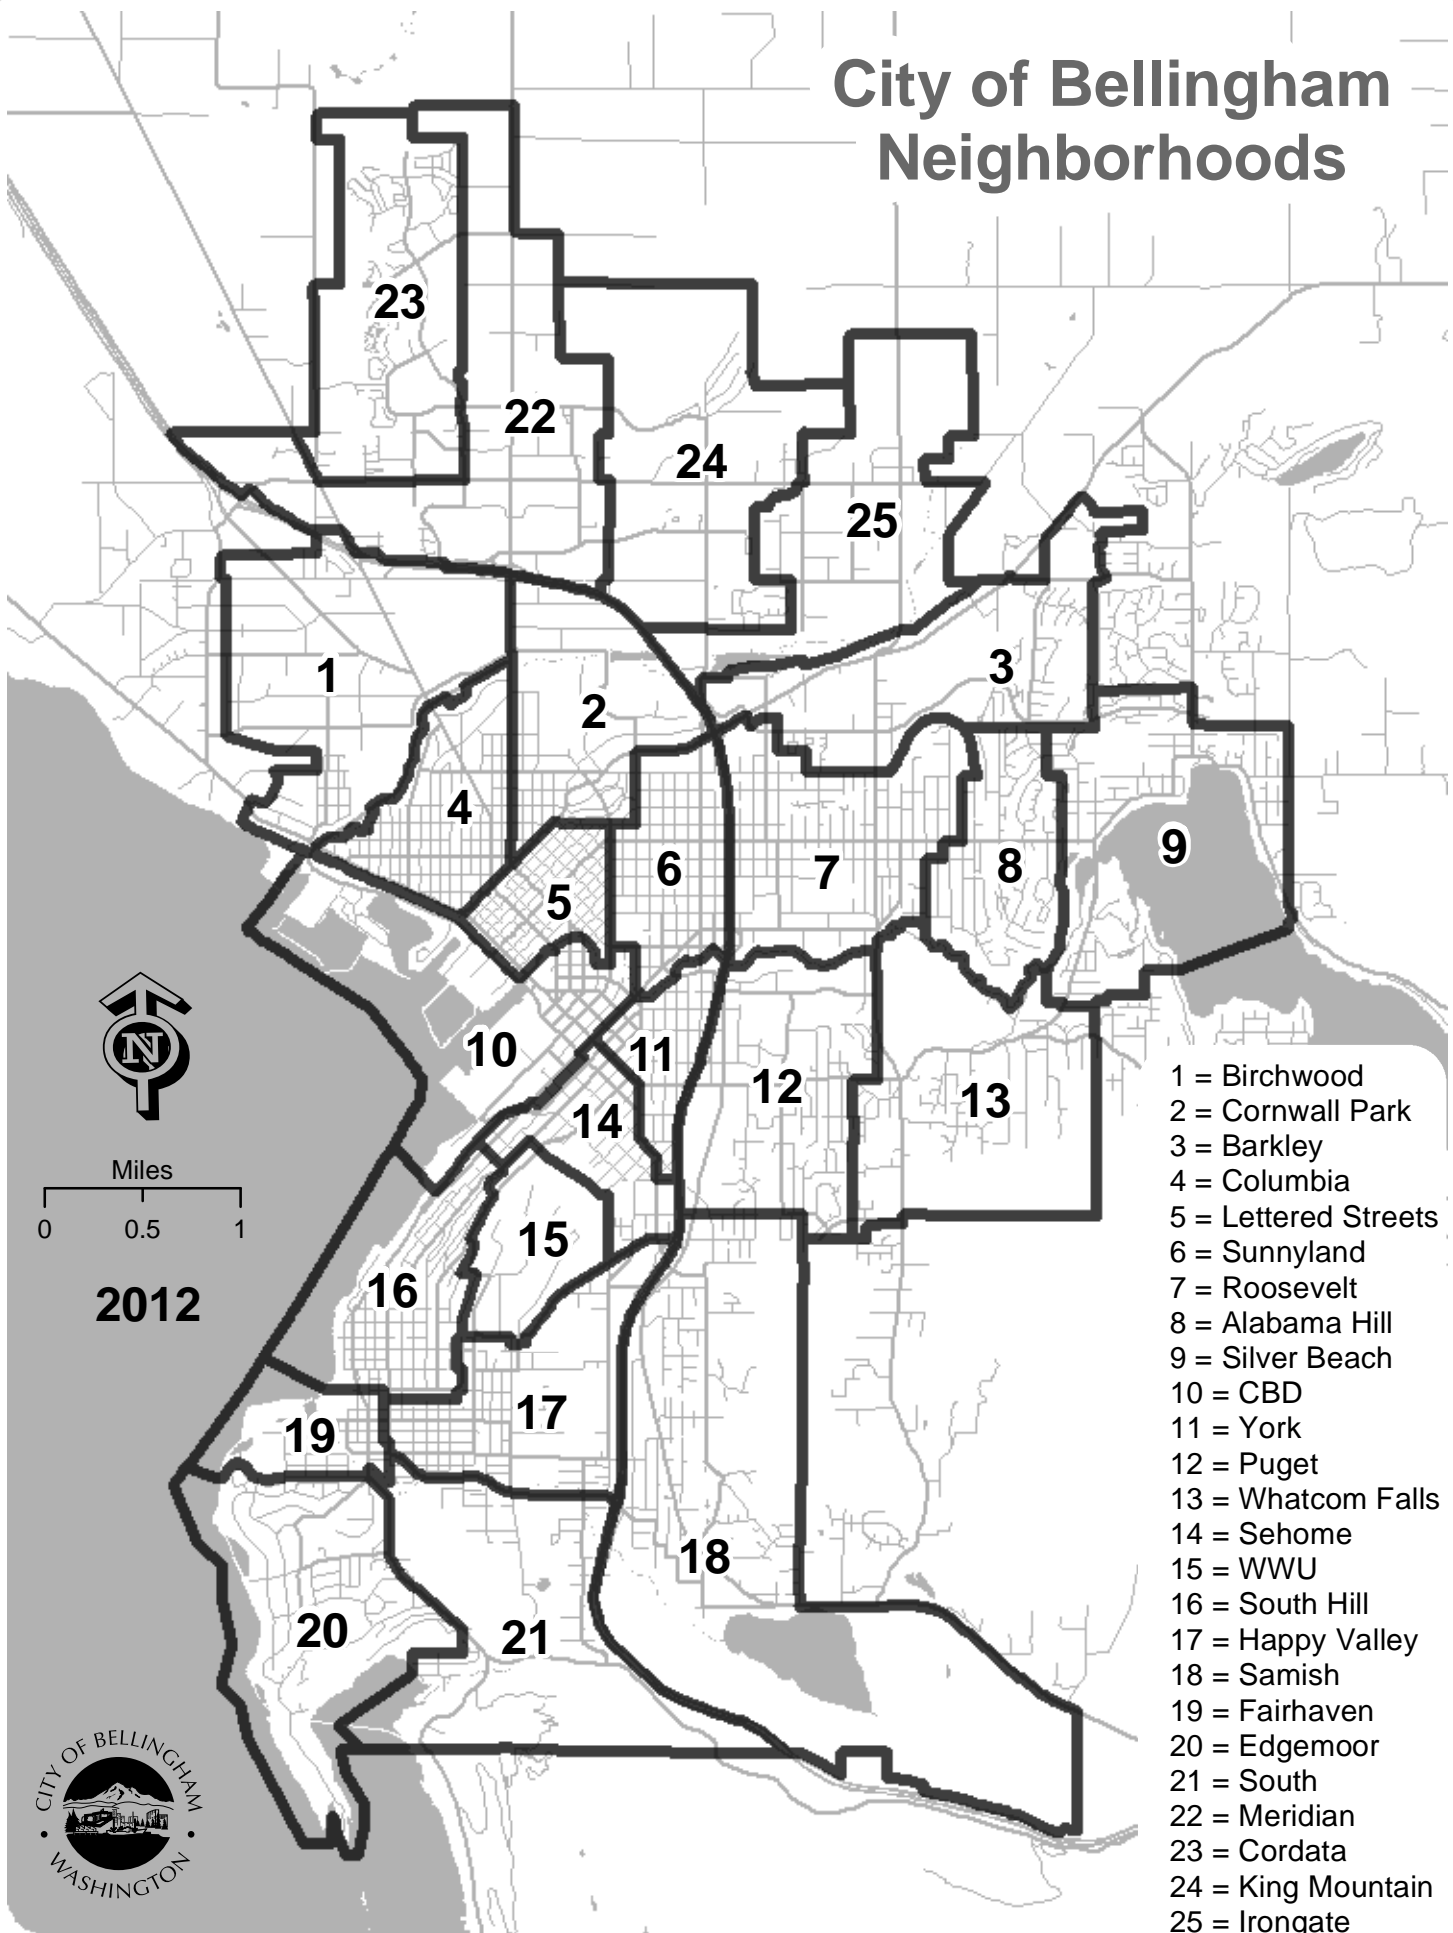

City of Bellingham Neighborhoods

Miles

2012

- 1 = Birchwood
- 2 = Cornwall Park
- 3 = Barkley
- 4 = Columbia
- 5 = Lettered Streets
- 6 = Sunnyland
- 7 = Roosevelt
- 8 = Alabama Hill
- 9 = Silver Beach
- 10 = CBD
- 11 = York
- 12 = Puget
- 13 = Whatcom Falls
- 14 = Sehome
- 15 = WWU
- 16 = South Hill
- 17 = Happy Valley
- 18 = Samish
- 19 = Fairhaven
- 20 = Edgemoor
- 21 = South
- 22 = Meridian
- 23 = Cordata
- 24 = King Mountain
- 25 = Irongate