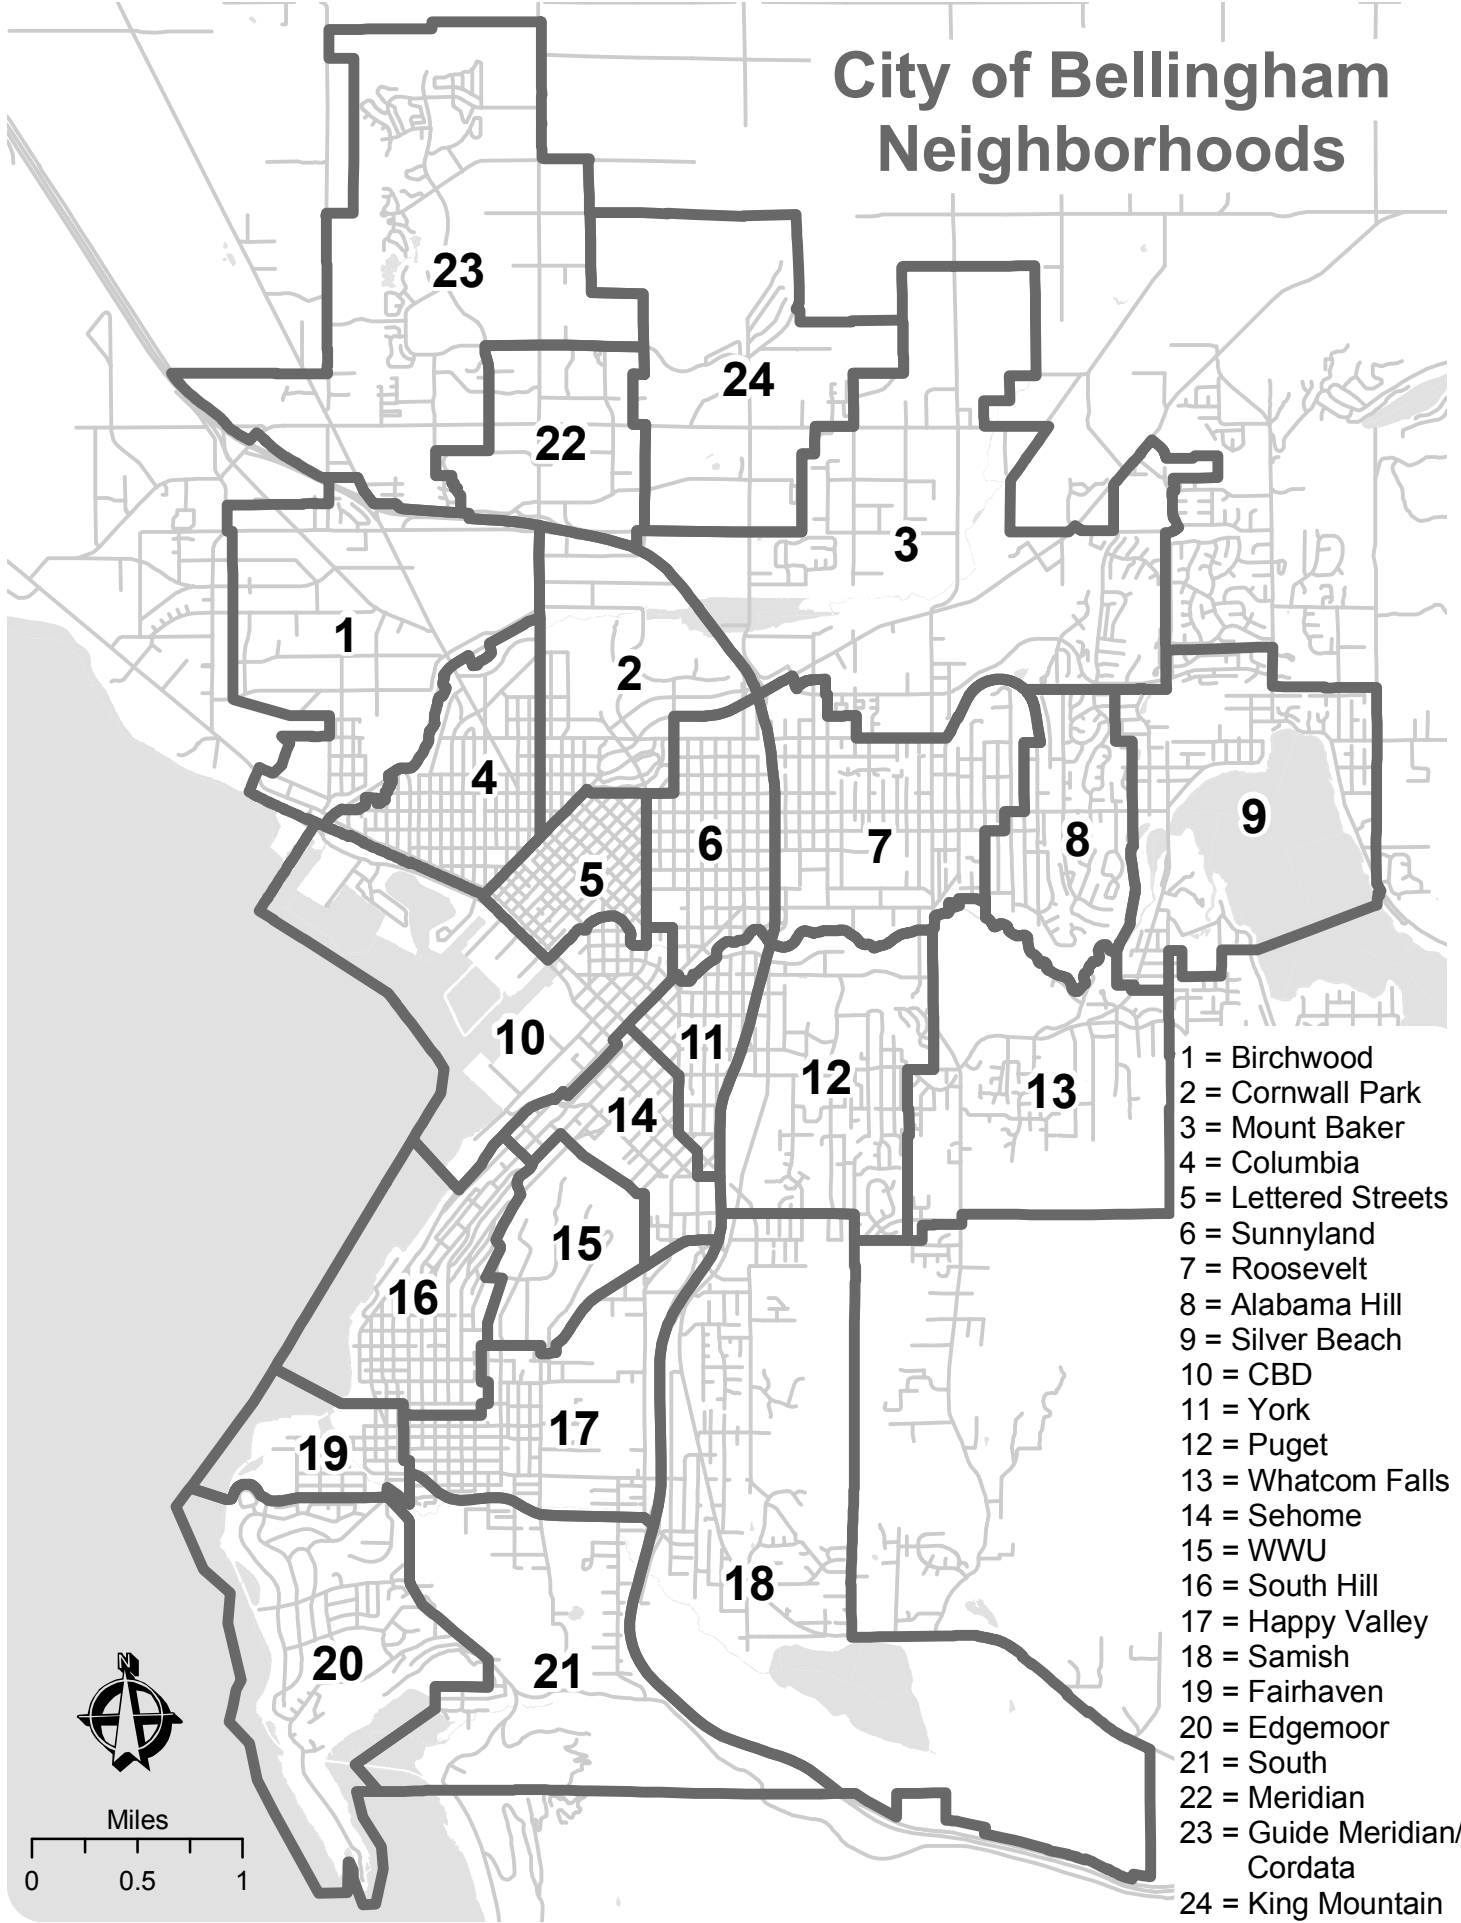

City of Bellingham Neighborhoods

- 1 = Birchwood
- 2 = Cornwall Park
- 3 = Mount Baker
- 4 = Columbia
- 5 = Lettered Streets
- 6 = Sunnyland
- 7 = Roosevelt
- 8 = Alabama Hill
- 9 = Silver Beach
- 10 = CBD
- 11 = York
- 12 = Puget
- 13 = Whatcom Falls
- 14 = Sehome
- 15 = WWU
- 16 = South Hill
- 17 = Happy Valley
- 18 = Samish
- 19 = Fairhaven
- 20 = Edgemoor
- 21 = South
- 22 = Meridian
- 23 = Guide Meridian/
Cordata
- 24 = King Mountain