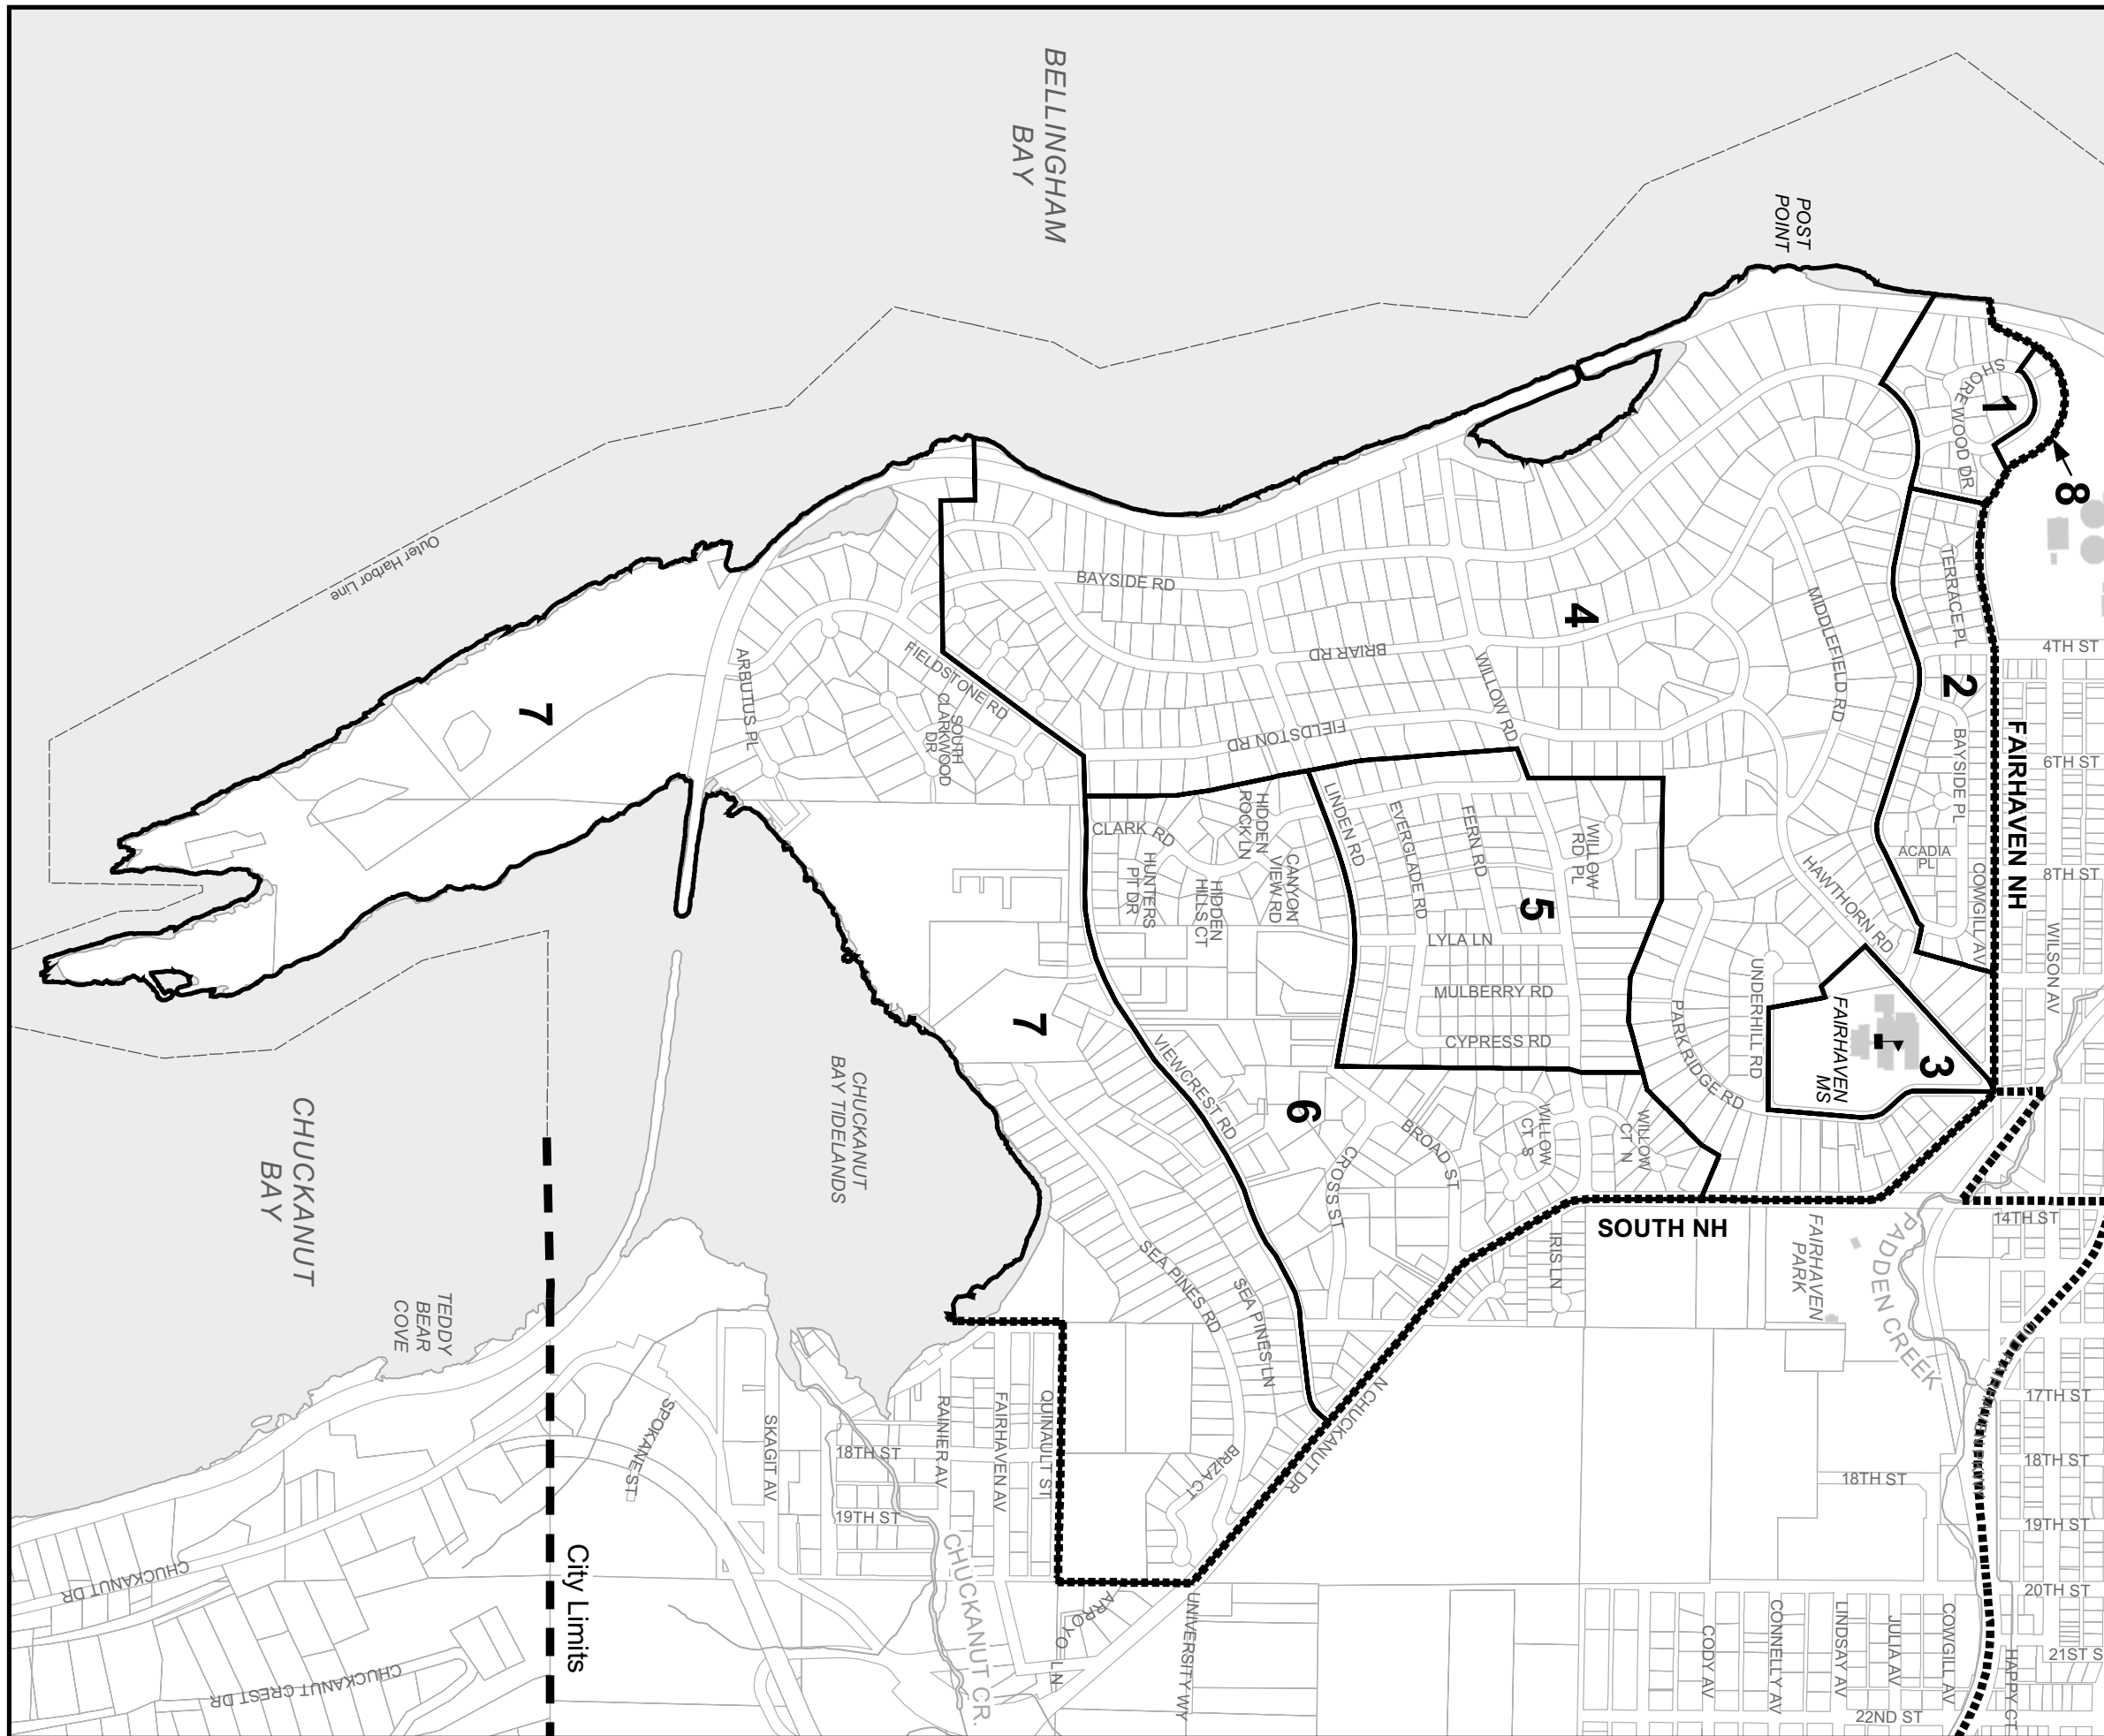

EDGEMOOR NEIGHBORHOOD LAND USE

Legend:

AREA	COMPREHENSIVE PLAN LAND USE DESIGNATION
1	Residential Single, Low Density
2	Residential Single, Medium Density
3	Public
4	Residential Single, Low Density
5	Residential Single, Low Density
6	Residential Single, Low Density
7	Residential Single, Low Density
8	Residential Single, Low Density