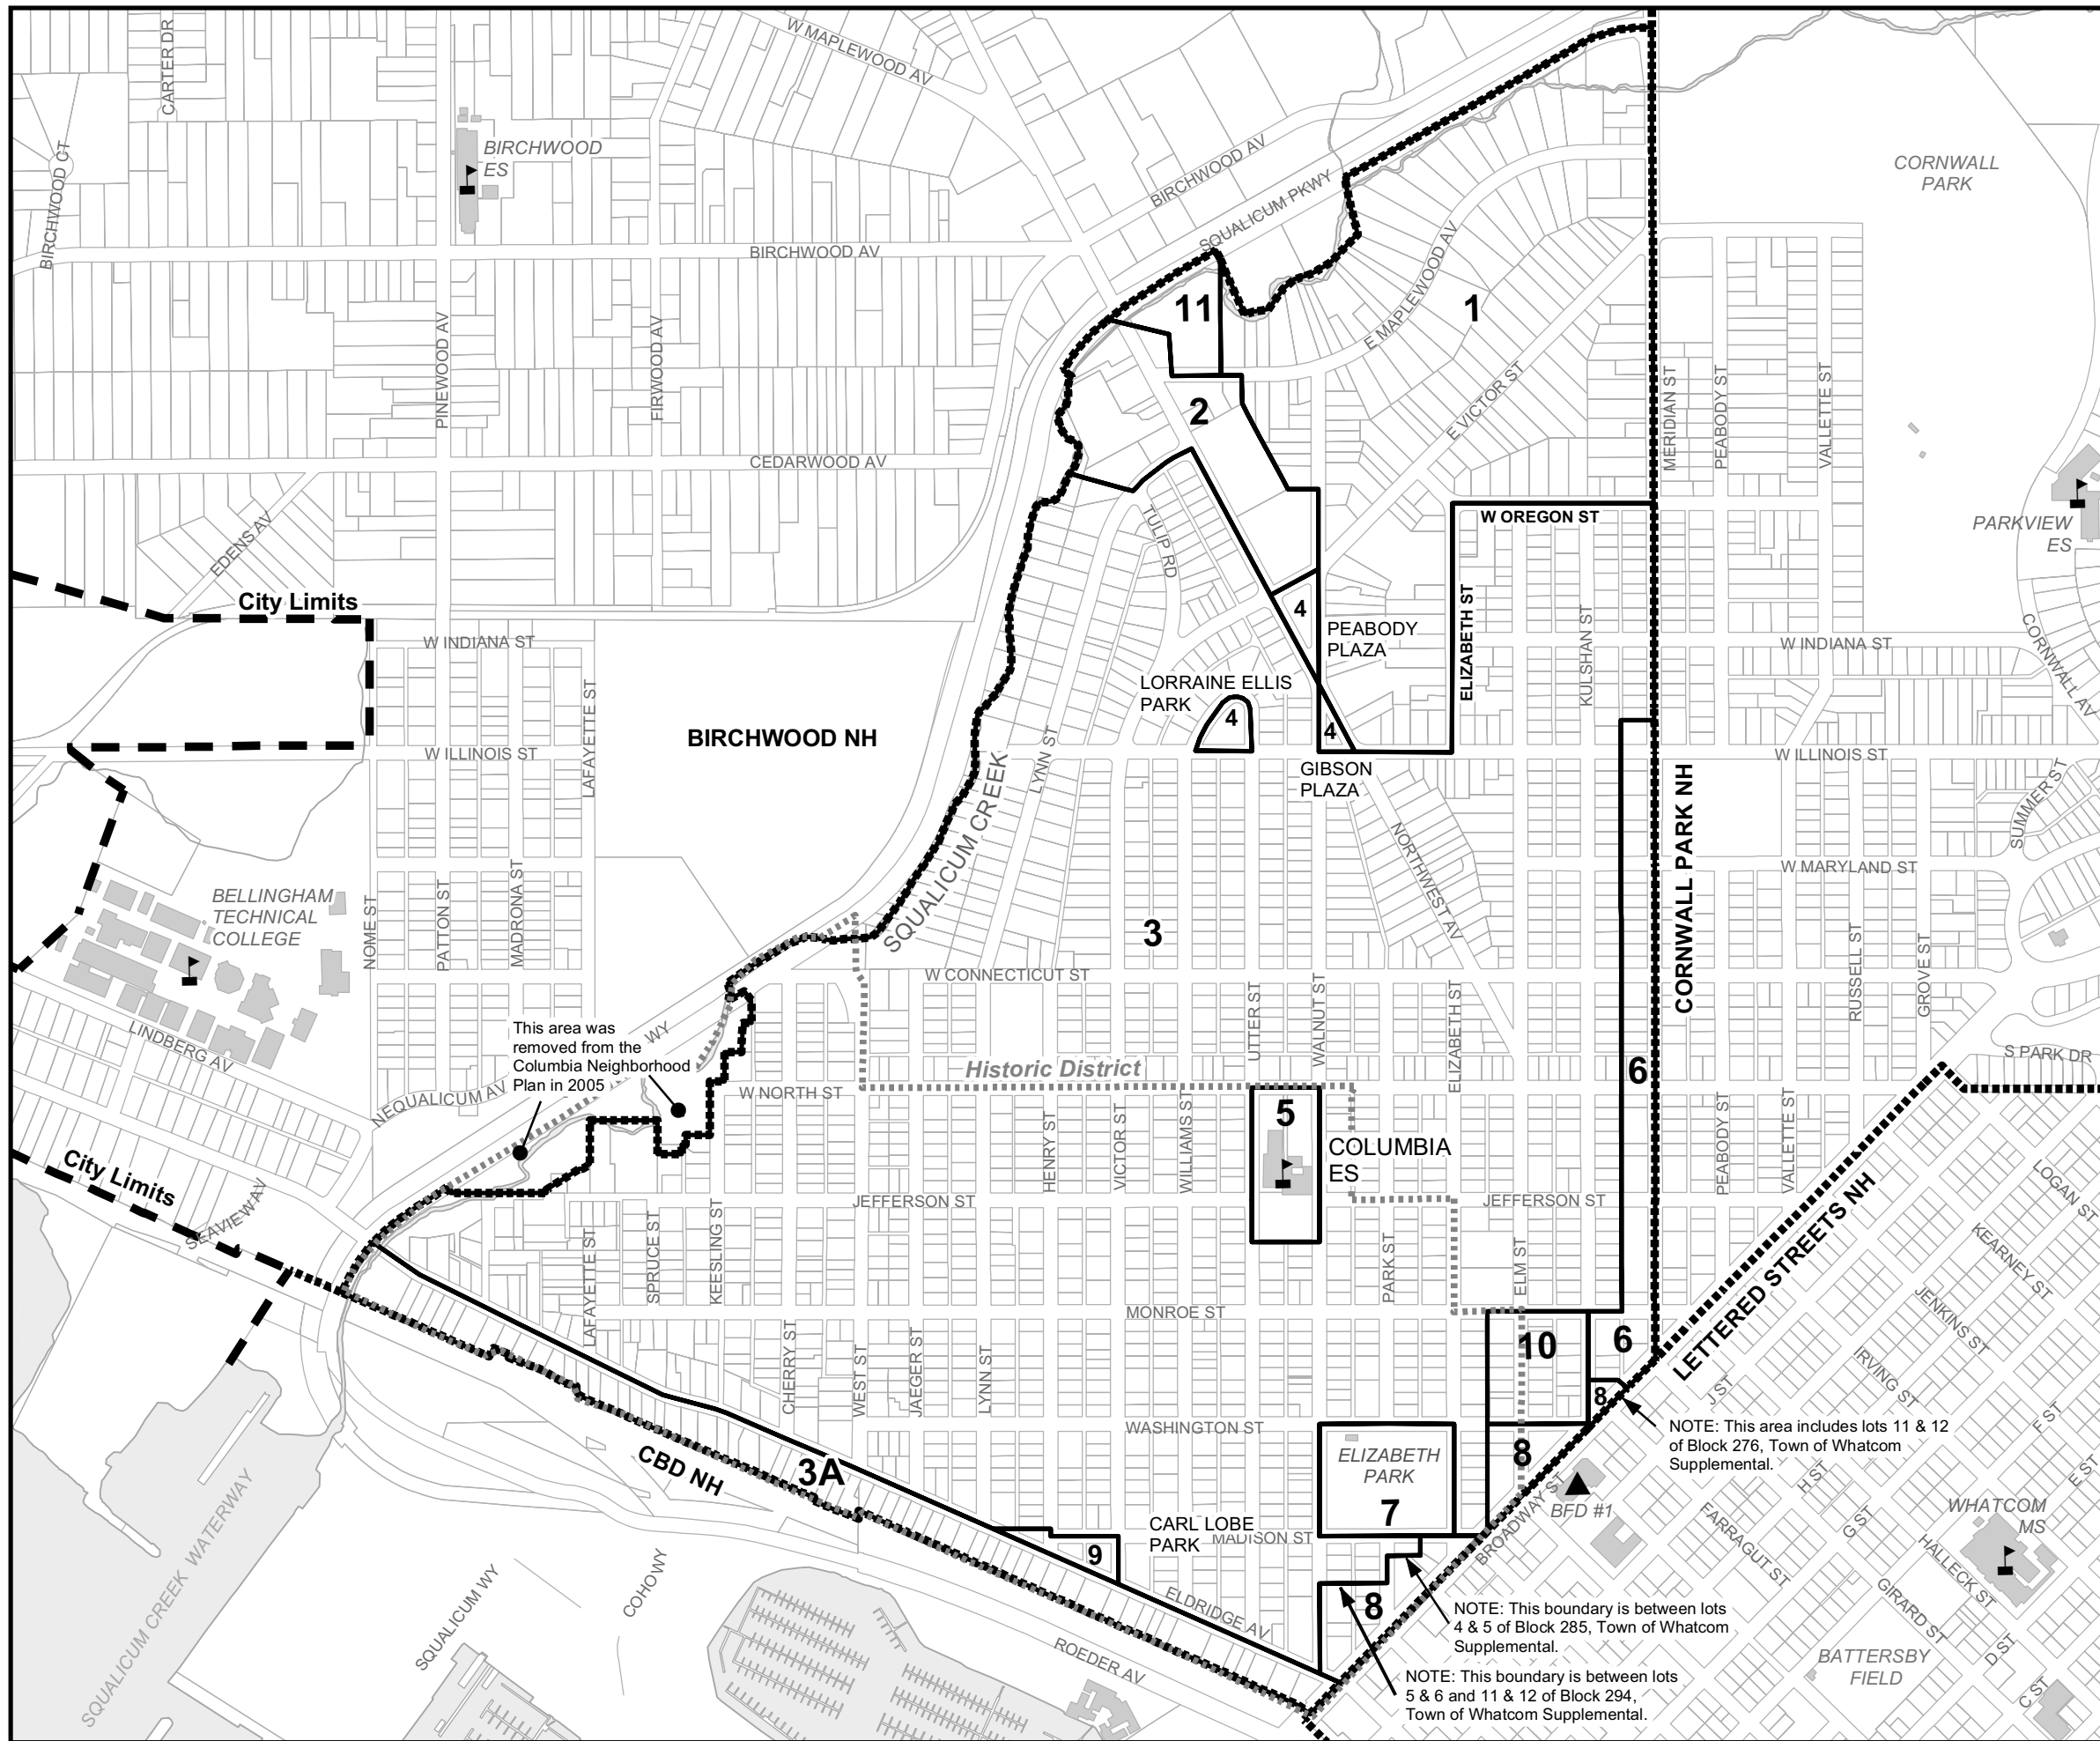

# COLUMBIA NEIGHBORHOOD LAND USE

Legend:

AREA	COMPREHENSIVE PLAN LAND USE DESIGNATION
1	Residential Single, Low Density
2	Commercial
3	Residential Single, Medium Density
3A	Residential Single, Medium Density
4	Public
5	Public
6	Commercial
7	Public
8	Residential Multi, High Density
9	Public
10	Residential Multi, High Density
11	Residential Multi