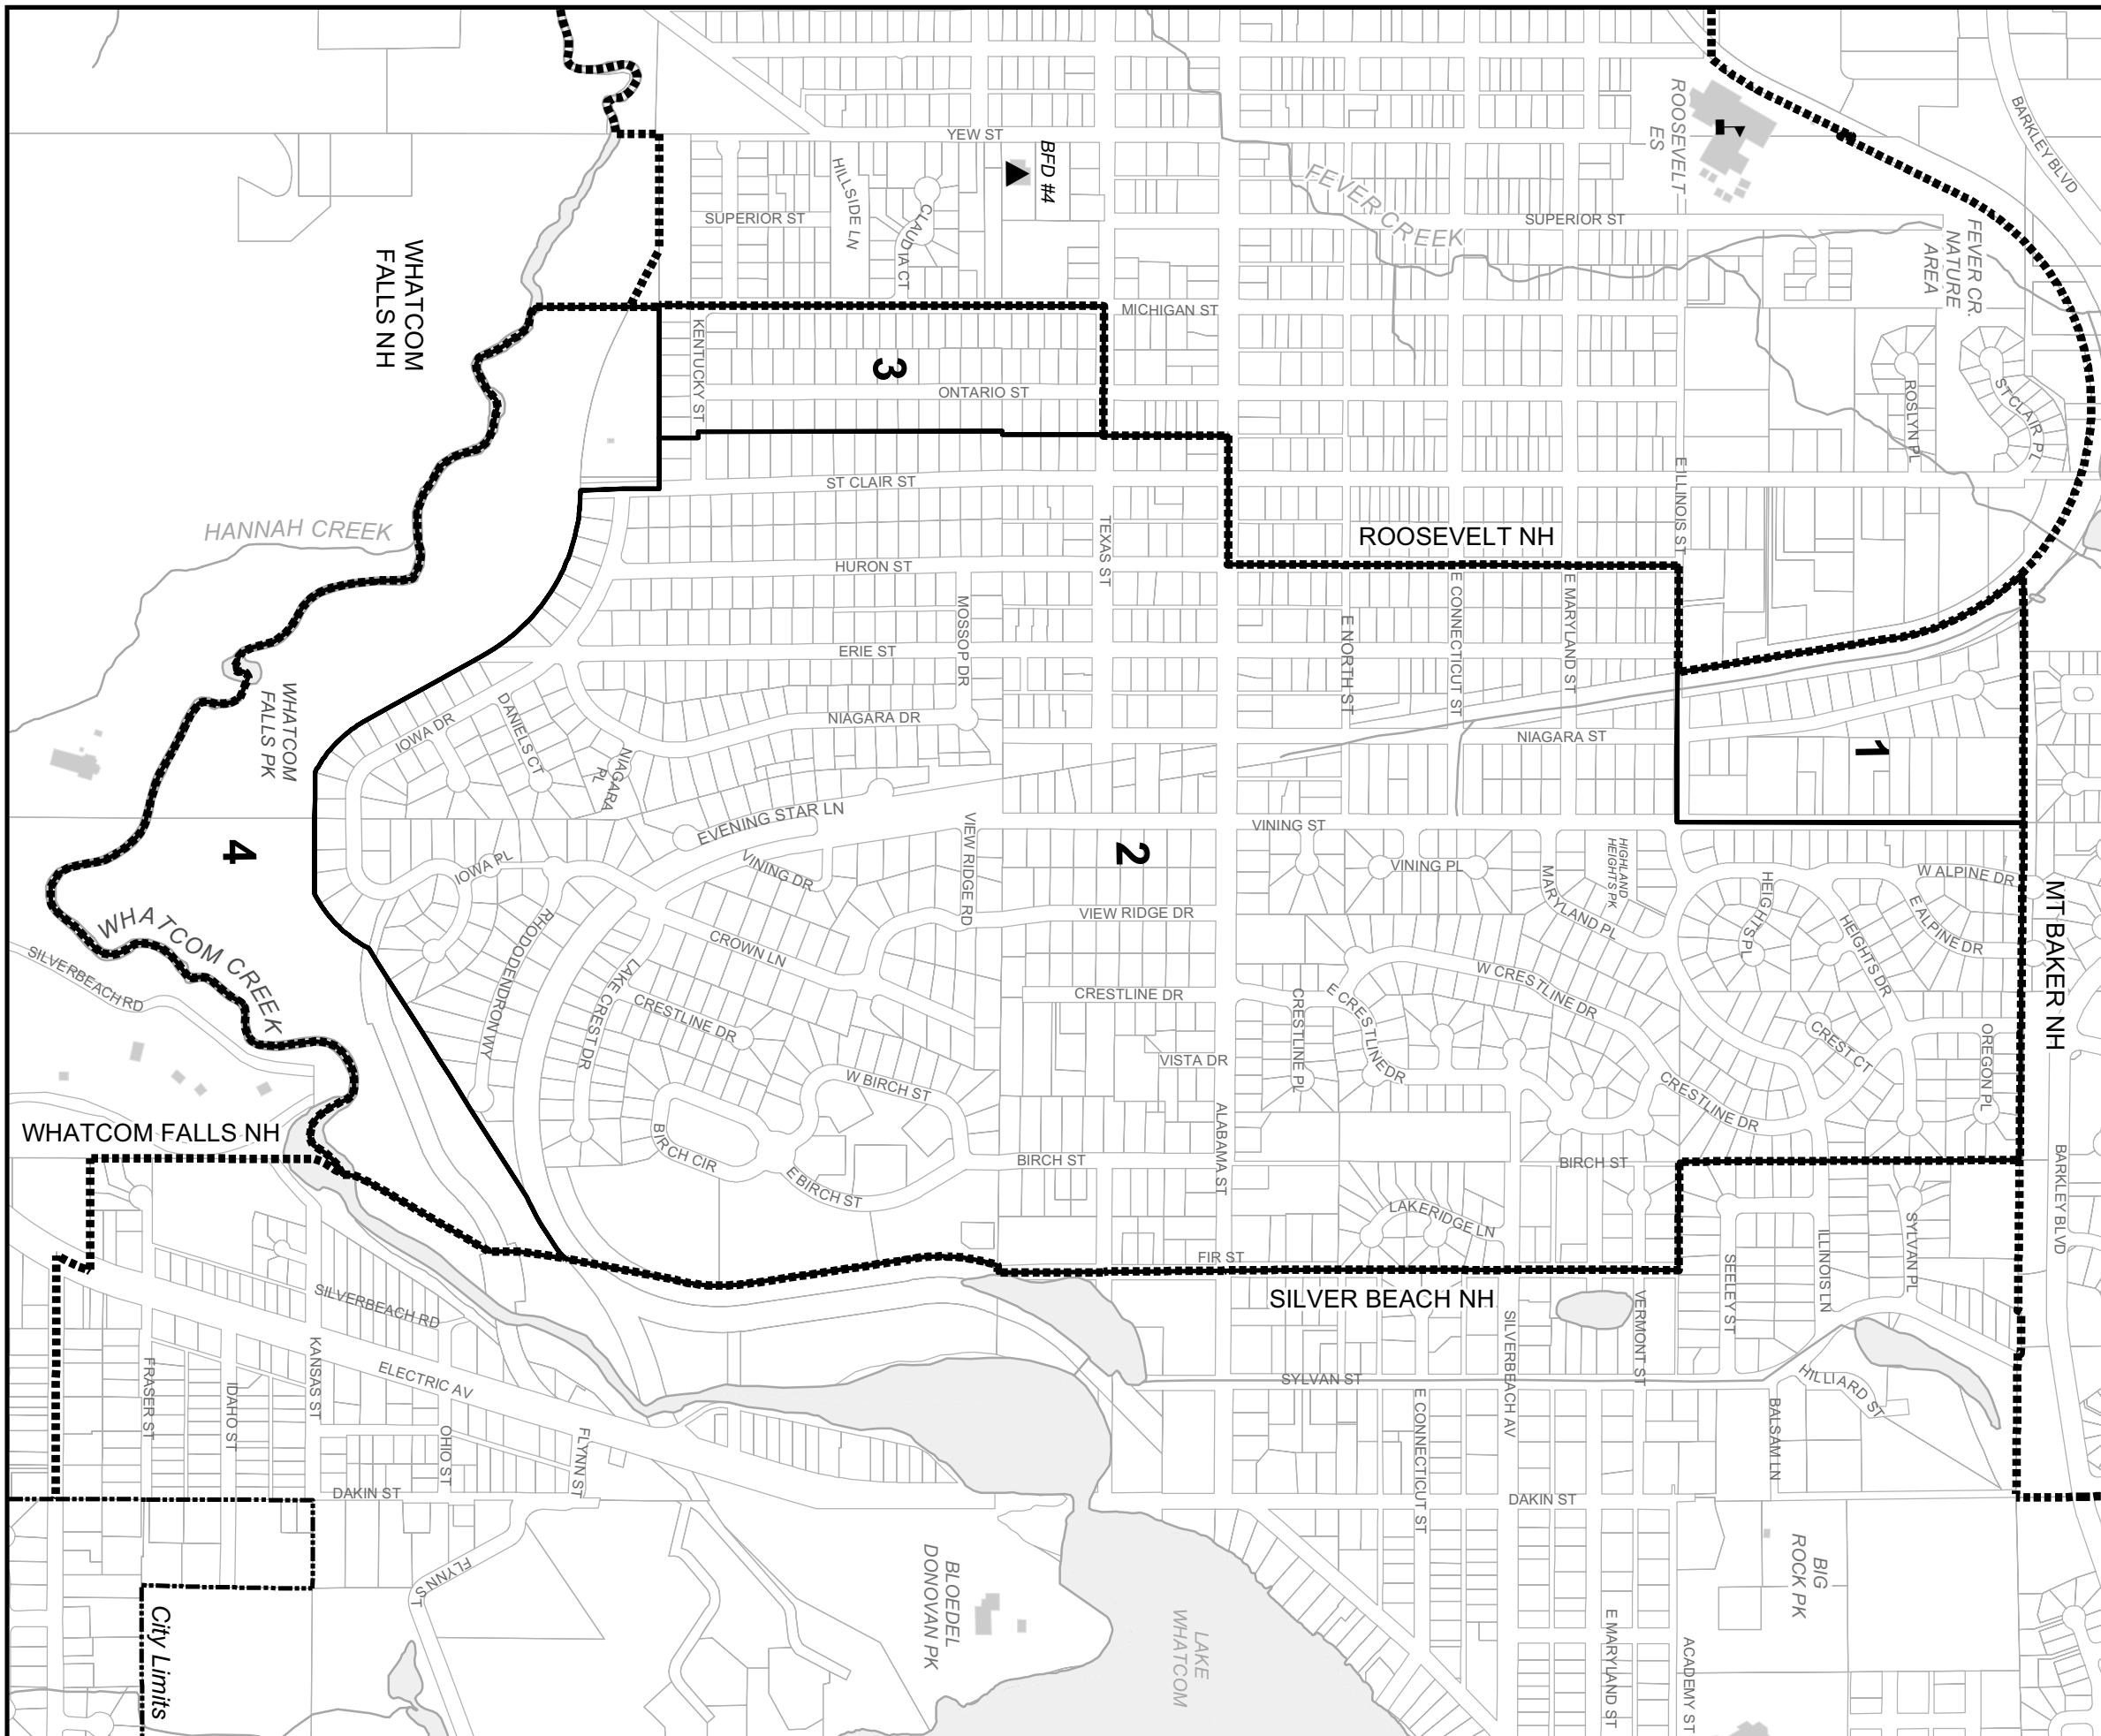

# ALABAMA HILL NEIGHBORHOOD LAND USE

Legend:

AREA	COMPREHENSIVE PLAN LAND USE DESIGNATION
1	Residential Single, Low Density
2	Residential Single, Medium Density
3	Residential Multi, Medium Density
4	Public