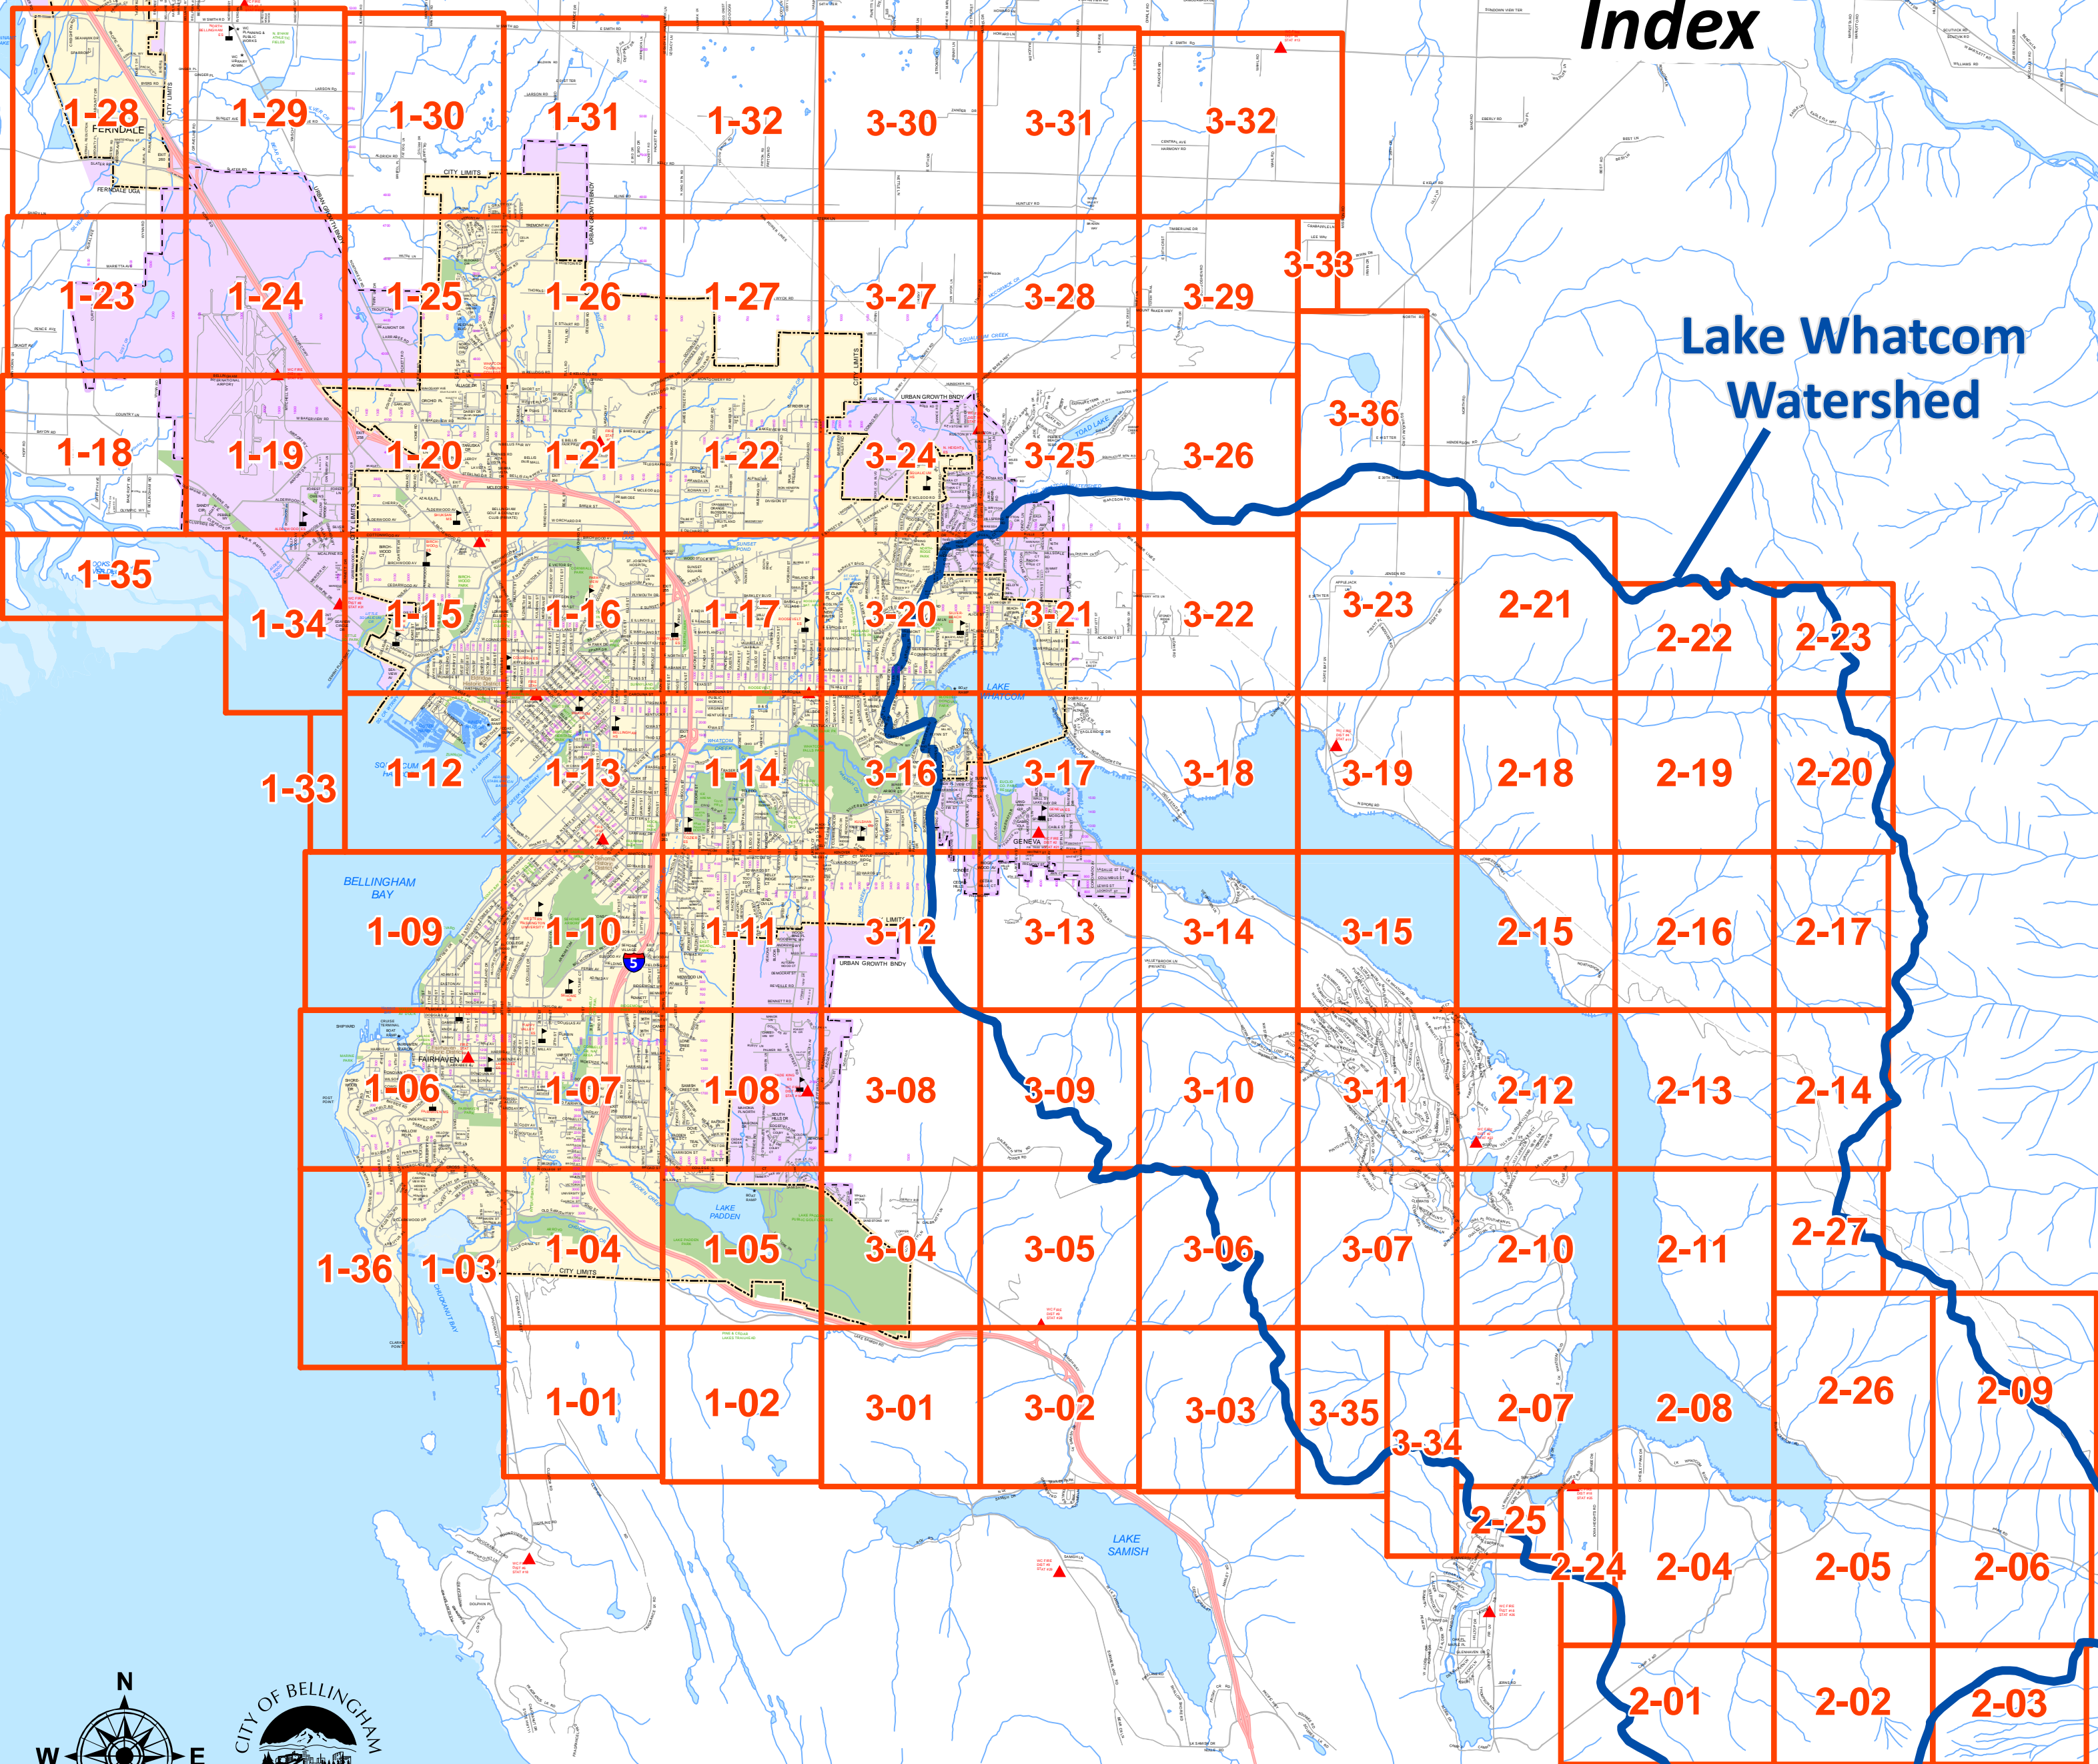

# City of Bellingham - Normal Color 2004 Air Photo Index

Lake Whatcom  
Watershed