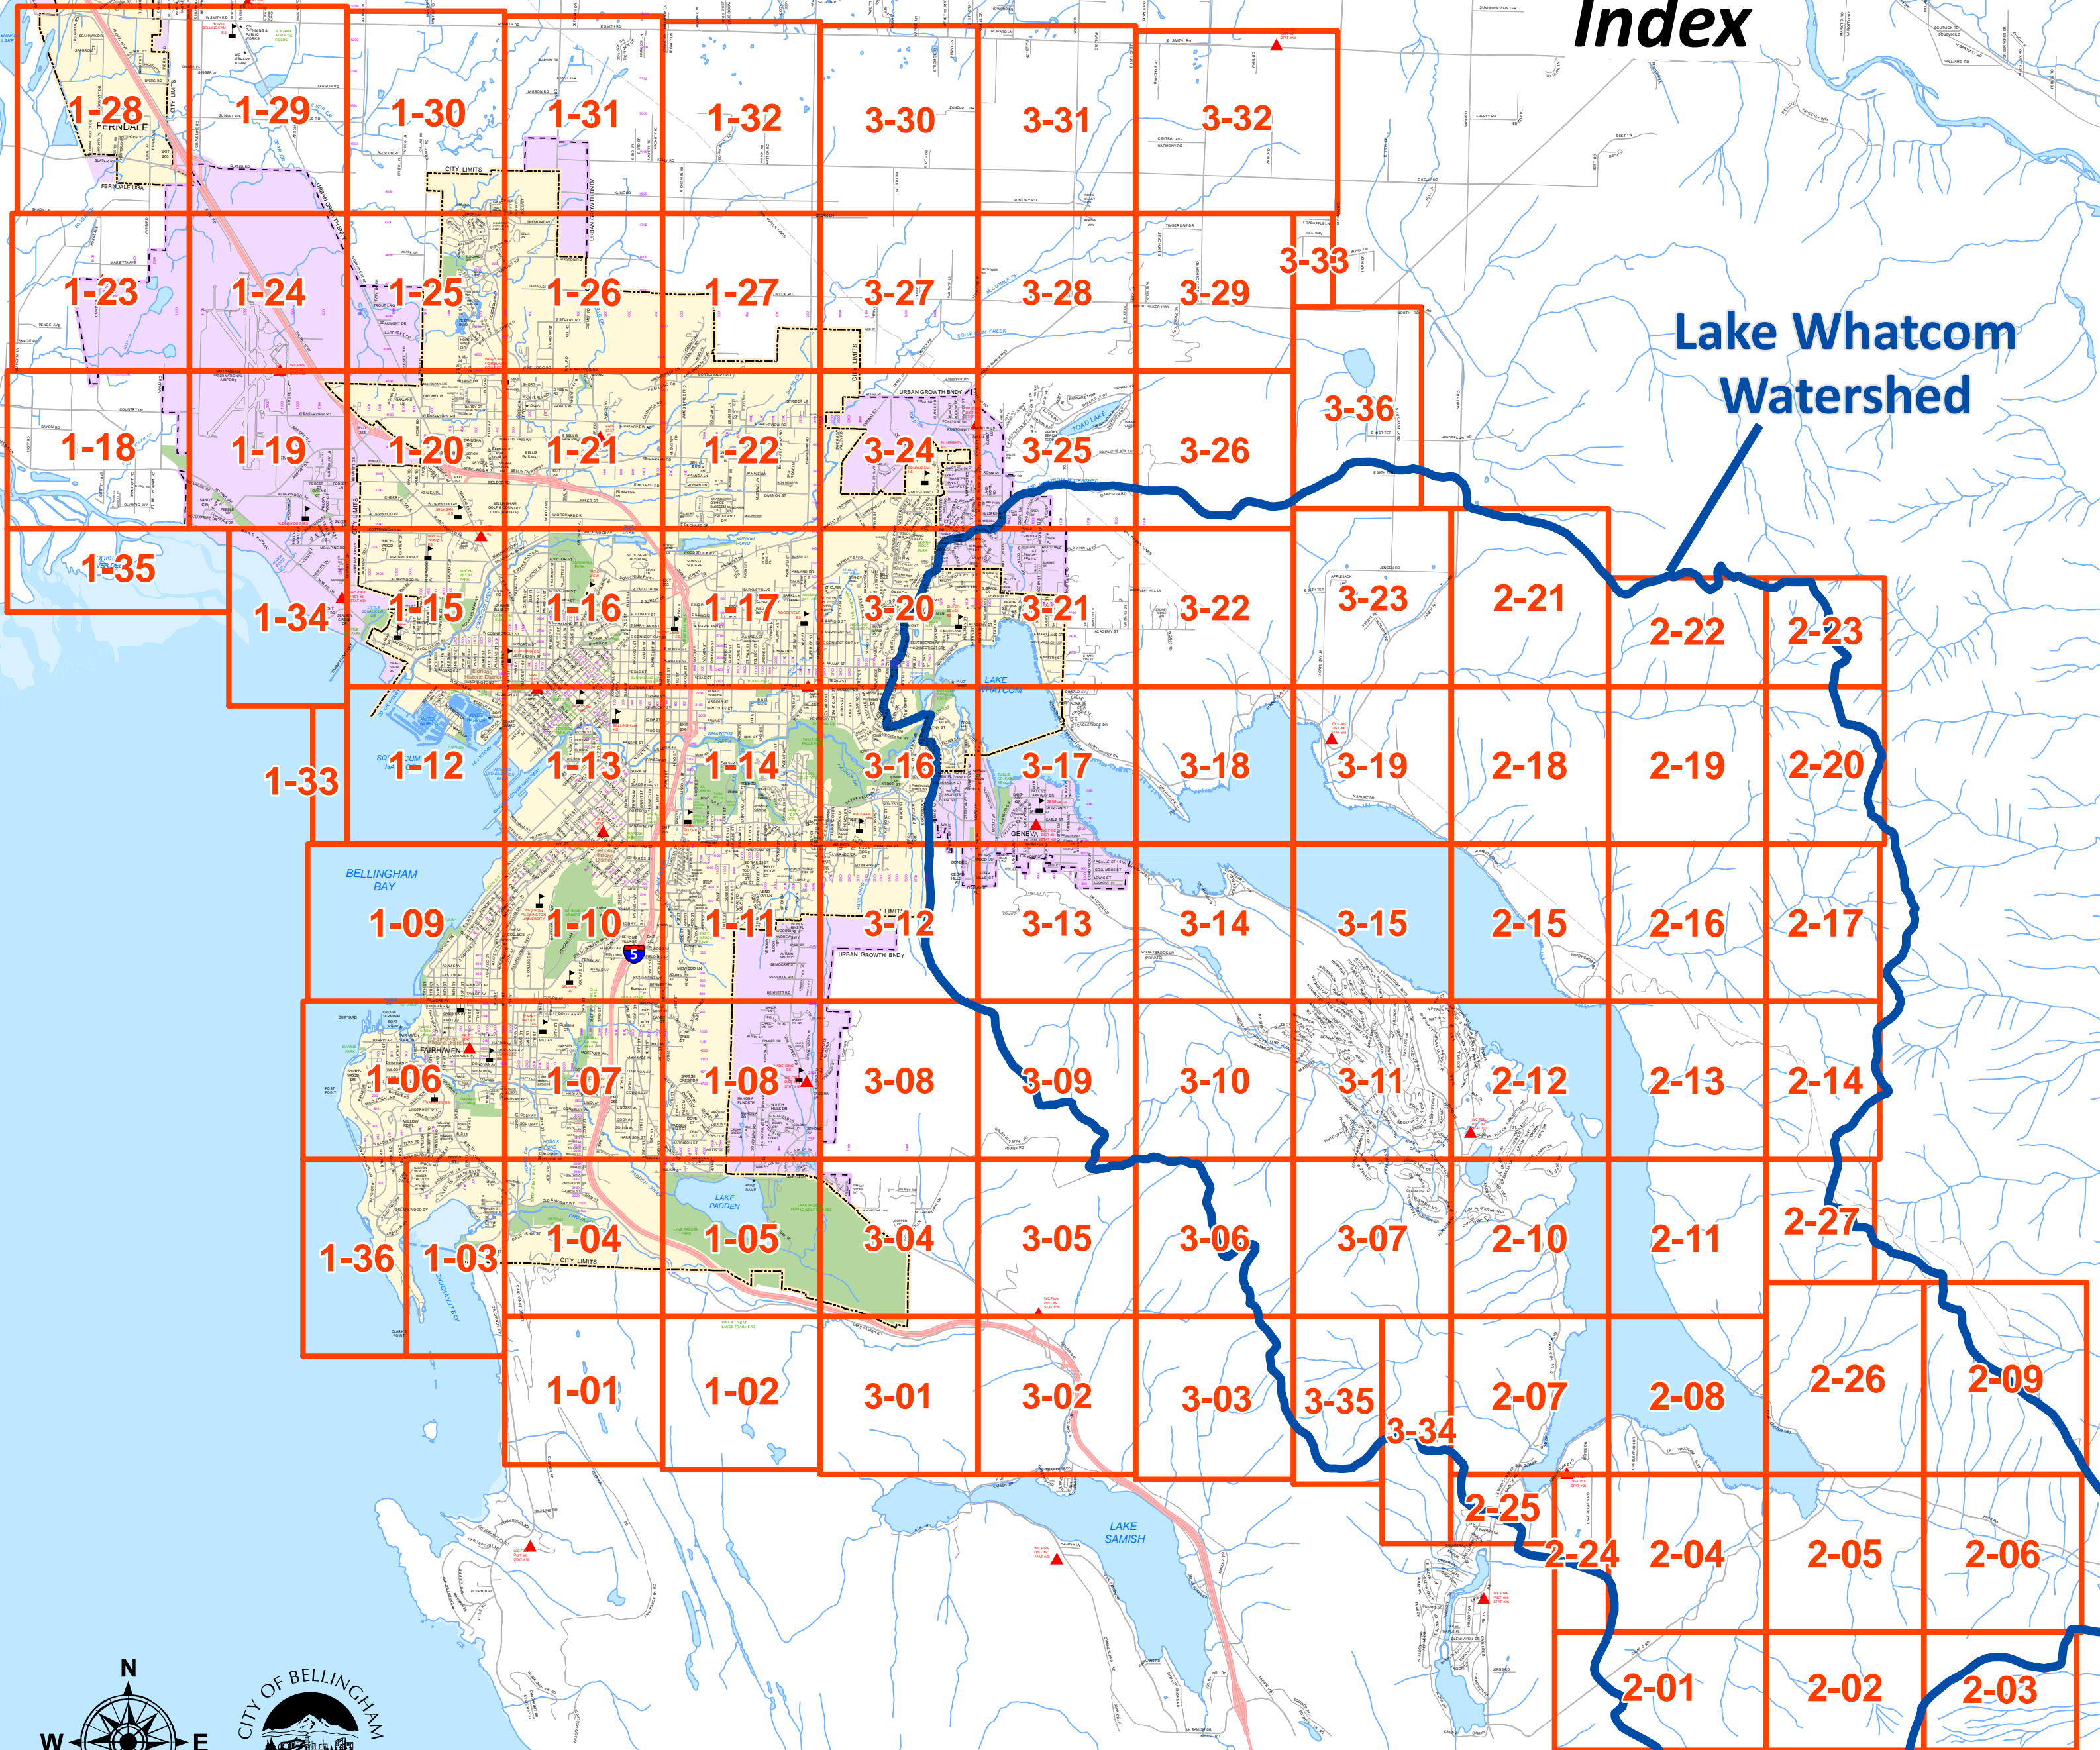

City of Bellingham - Color Infrared 2004 Air Photo Index

Lake Whatcom
Watershed

Miles

0 1 2 3